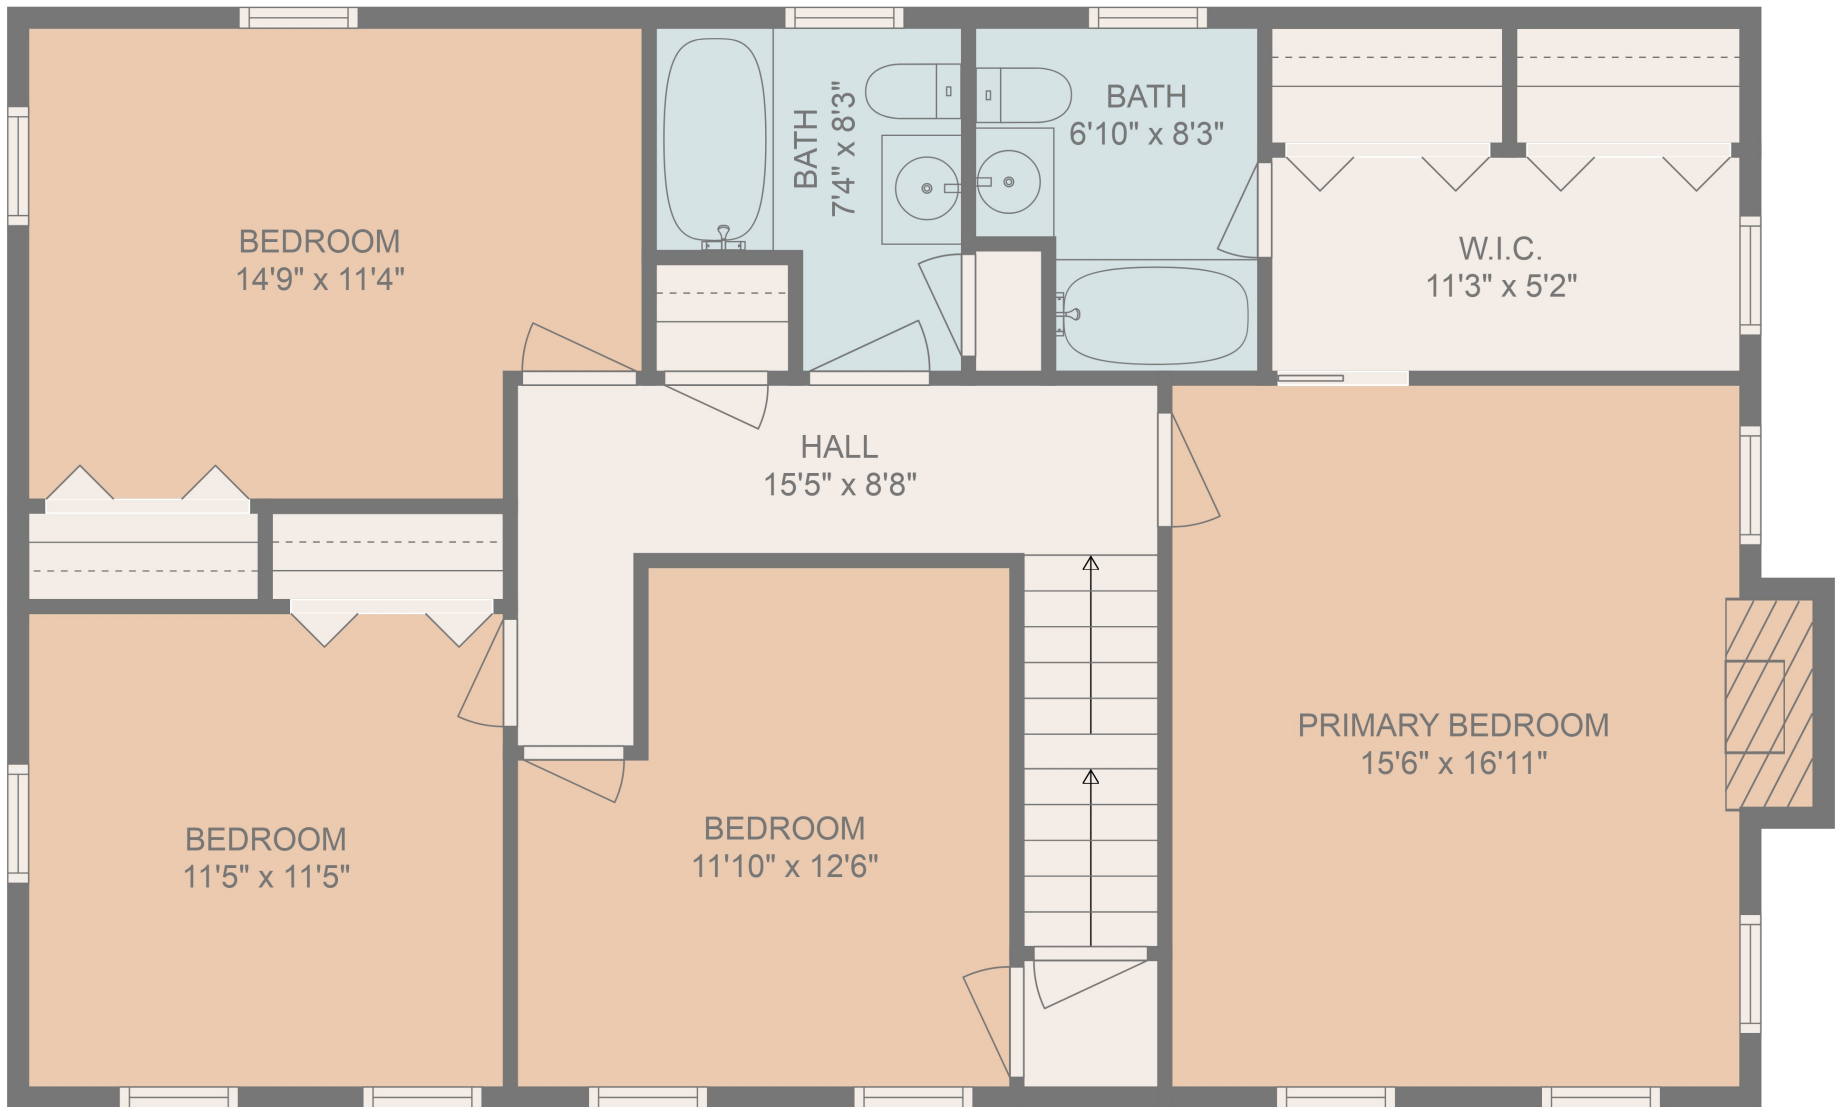

FLOOR 2

FLOOR 3

FLOOR 1

FLOOR 4

Total scanned area: 5327 sq. ft

FLOOR PLAN CREATED BY CUBICASA APP. MEASUREMENTS DEEMED HIGHLY RELIABLE BUT NOT GUARANTEED.

ATTIC
41'3" x 25'6"

Total scanned area: 5327 sq. ft

FLOOR PLAN CREATED BY CUBICASA APP. MEASUREMENTS DEEMED HIGHLY RELIABLE BUT NOT GUARANTEED.

Total scanned area: 5327 sq. ft

FLOOR PLAN CREATED BY CUBICASA APP. MEASUREMENTS DEEMED HIGHLY RELIABLE BUT NOT GUARANTEED.

Total scanned area: 5327 sq. ft

FLOOR PLAN CREATED BY CUBICASA APP. MEASUREMENTS DEEMED HIGHLY RELIABLE BUT NOT GUARANTEED.

Total scanned area: 5327 sq. ft

FLOOR PLAN CREATED BY CUBICASA APP. MEASUREMENTS DEEMED HIGHLY RELIABLE BUT NOT GUARANTEED.