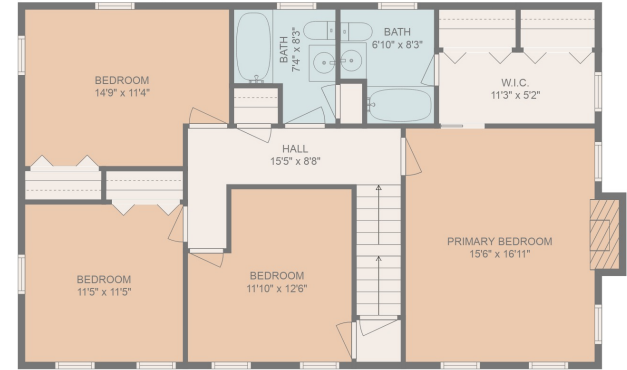

FLOOR 2

FLOOR 3

FLOOR 1

FLOOR 4

Total scanned area: 5327 sq. ft

FLOOR PLAN CREATED BY CUBICASA APP. MEASUREMENTS DEEMED HIGHLY RELIABLE BUT NOT GUARANTEED.

ATTIC
41'3" x 25'6"

Total scanned area: 5327 sq. ft

FLOOR PLAN CREATED BY CUBICASA APP. MEASUREMENTS DEEMED HIGHLY RELIABLE BUT NOT GUARANTEED.

Total scanned area: 5327 sq. ft

FLOOR PLAN CREATED BY CUBICASA APP. MEASUREMENTS DEEMED HIGHLY RELIABLE BUT NOT GUARANTEED.

Total scanned area: 5327 sq. ft

FLOOR PLAN CREATED BY CUBICASA APP. MEASUREMENTS DEEMED HIGHLY RELIABLE BUT NOT GUARANTEED.

Total scanned area: 5327 sq. ft

FLOOR PLAN CREATED BY CUBICASA APP. MEASUREMENTS DEEMED HIGHLY RELIABLE BUT NOT GUARANTEED.