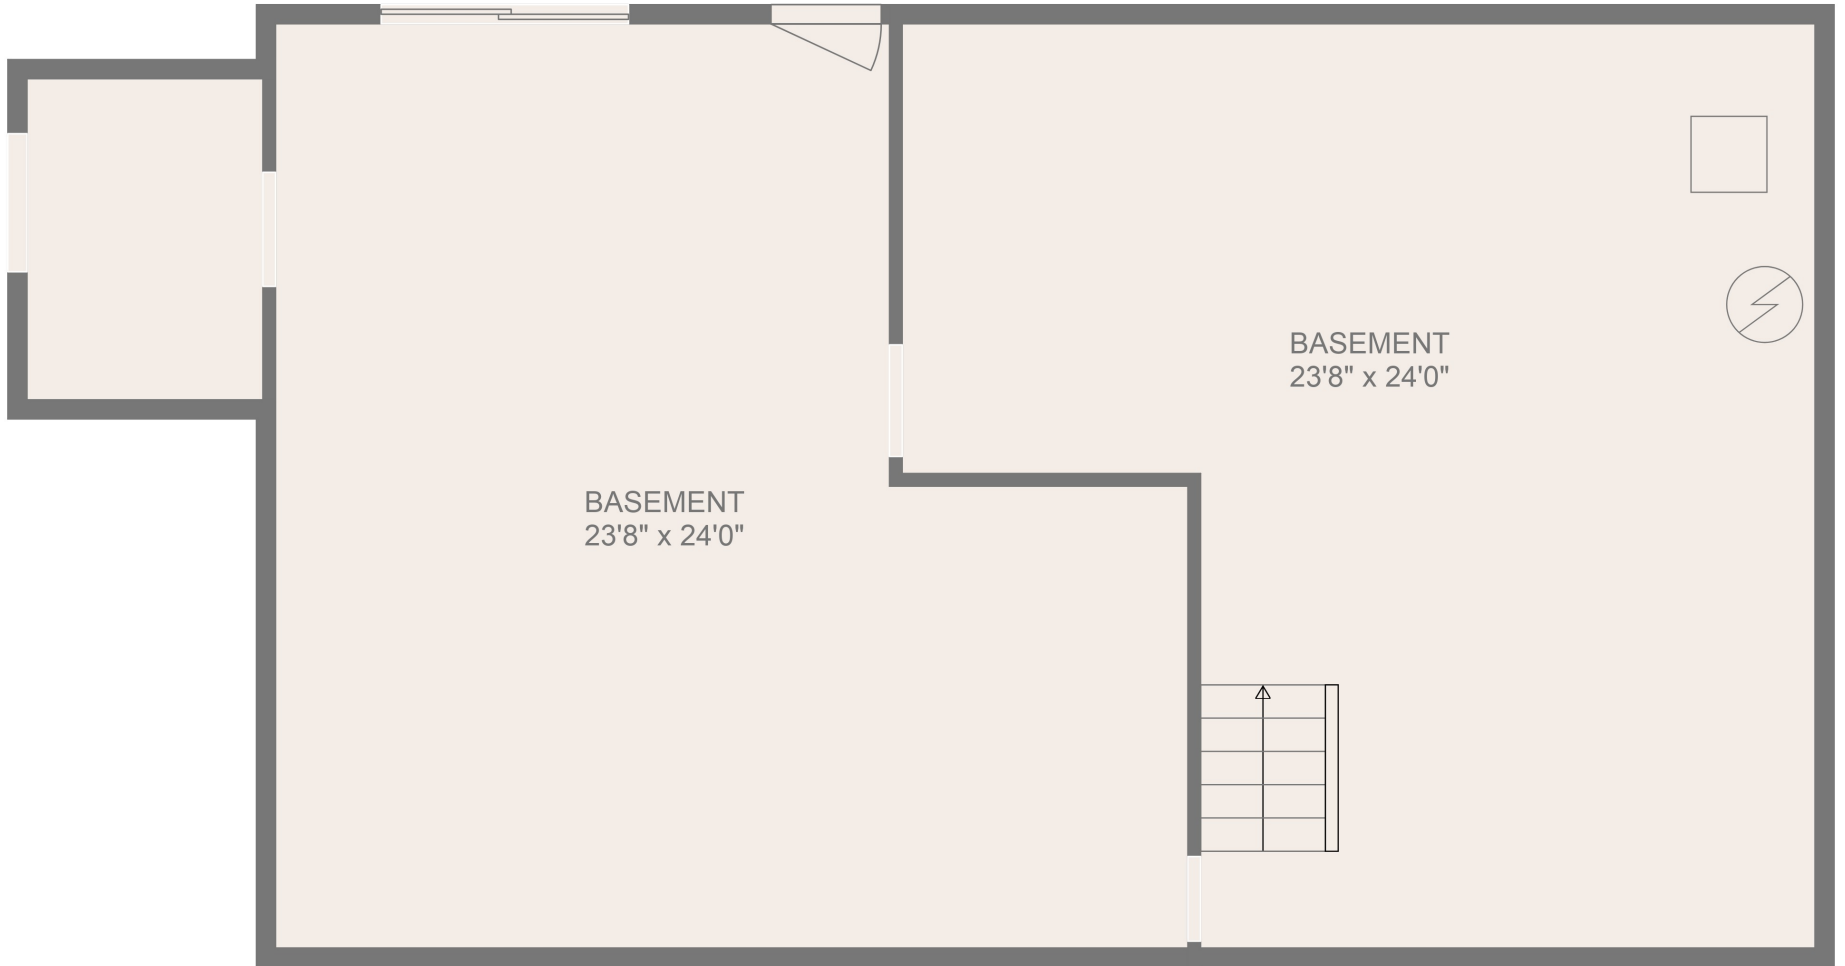

FLOOR 2

FLOOR 3

FLOOR 1

FLOOR 4

Total scanned area: 5327 sq. ft

FLOOR PLAN CREATED BY CUBICASA APP. MEASUREMENTS DEEMED HIGHLY RELIABLE BUT NOT GUARANTEED.

ATTIC
41'3" x 25'6"

Total scanned area: 5327 sq. ft

FLOOR PLAN CREATED BY CUBICASA APP. MEASUREMENTS DEEMED HIGHLY RELIABLE BUT NOT GUARANTEED.

Total scanned area: 5327 sq. ft

FLOOR PLAN CREATED BY CUBICASA APP. MEASUREMENTS DEEMED HIGHLY RELIABLE BUT NOT GUARANTEED.

Total scanned area: 5327 sq. ft

FLOOR PLAN CREATED BY CUBICASA APP. MEASUREMENTS DEEMED HIGHLY RELIABLE BUT NOT GUARANTEED.

Total scanned area: 5327 sq. ft

FLOOR PLAN CREATED BY CUBICASA APP. MEASUREMENTS DEEMED HIGHLY RELIABLE BUT NOT GUARANTEED.