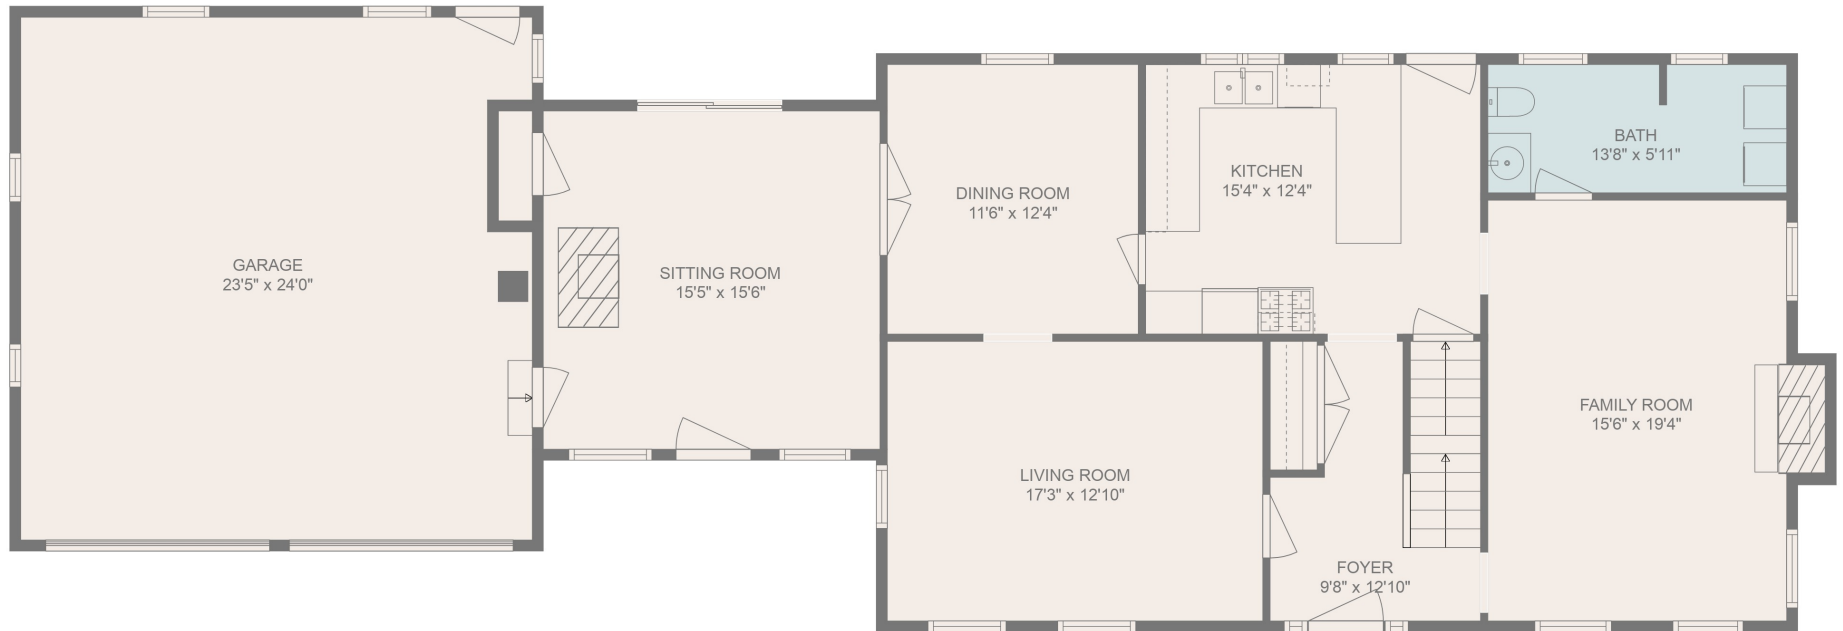

FLOOR 2

FLOOR 3

FLOOR 1

FLOOR 4

Total scanned area: 5327 sq. ft

FLOOR PLAN CREATED BY CUBICASA APP. MEASUREMENTS DEEMED HIGHLY RELIABLE BUT NOT GUARANTEED.

ATTIC
41'3" x 25'6"

Total scanned area: 5327 sq. ft

FLOOR PLAN CREATED BY CUBICASA APP. MEASUREMENTS DEEMED HIGHLY RELIABLE BUT NOT GUARANTEED.

Total scanned area: 5327 sq. ft

FLOOR PLAN CREATED BY CUBICASA APP. MEASUREMENTS DEEMED HIGHLY RELIABLE BUT NOT GUARANTEED.

Total scanned area: 5327 sq. ft

FLOOR PLAN CREATED BY CUBICASA APP. MEASUREMENTS DEEMED HIGHLY RELIABLE BUT NOT GUARANTEED.

Total scanned area: 5327 sq. ft

FLOOR PLAN CREATED BY CUBICASA APP. MEASUREMENTS DEEMED HIGHLY RELIABLE BUT NOT GUARANTEED.