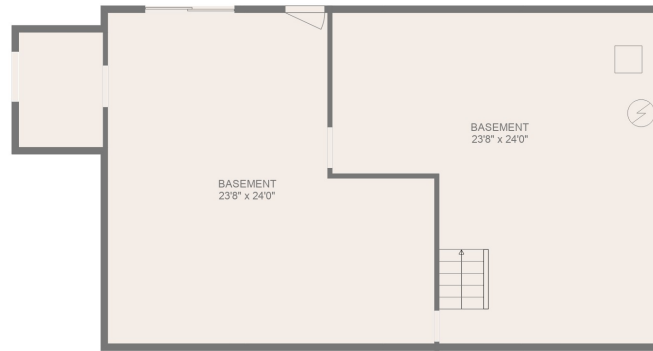

FLOOR 2

FLOOR 3

FLOOR 1

FLOOR 4

Total scanned area: 5327 sq. ft

FLOOR PLAN CREATED BY CUBICASA APP. MEASUREMENTS DEEMED HIGHLY RELIABLE BUT NOT GUARANTEED.

ATTIC
41'3" x 25'6"

Total scanned area: 5327 sq. ft

FLOOR PLAN CREATED BY CUBICASA APP. MEASUREMENTS DEEMED HIGHLY RELIABLE BUT NOT GUARANTEED.

Total scanned area: 5327 sq. ft

FLOOR PLAN CREATED BY CUBICASA APP. MEASUREMENTS DEEMED HIGHLY RELIABLE BUT NOT GUARANTEED.

Total scanned area: 5327 sq. ft

FLOOR PLAN CREATED BY CUBICASA APP. MEASUREMENTS DEEMED HIGHLY RELIABLE BUT NOT GUARANTEED.

Total scanned area: 5327 sq. ft

FLOOR PLAN CREATED BY CUBICASA APP. MEASUREMENTS DEEMED HIGHLY RELIABLE BUT NOT GUARANTEED.