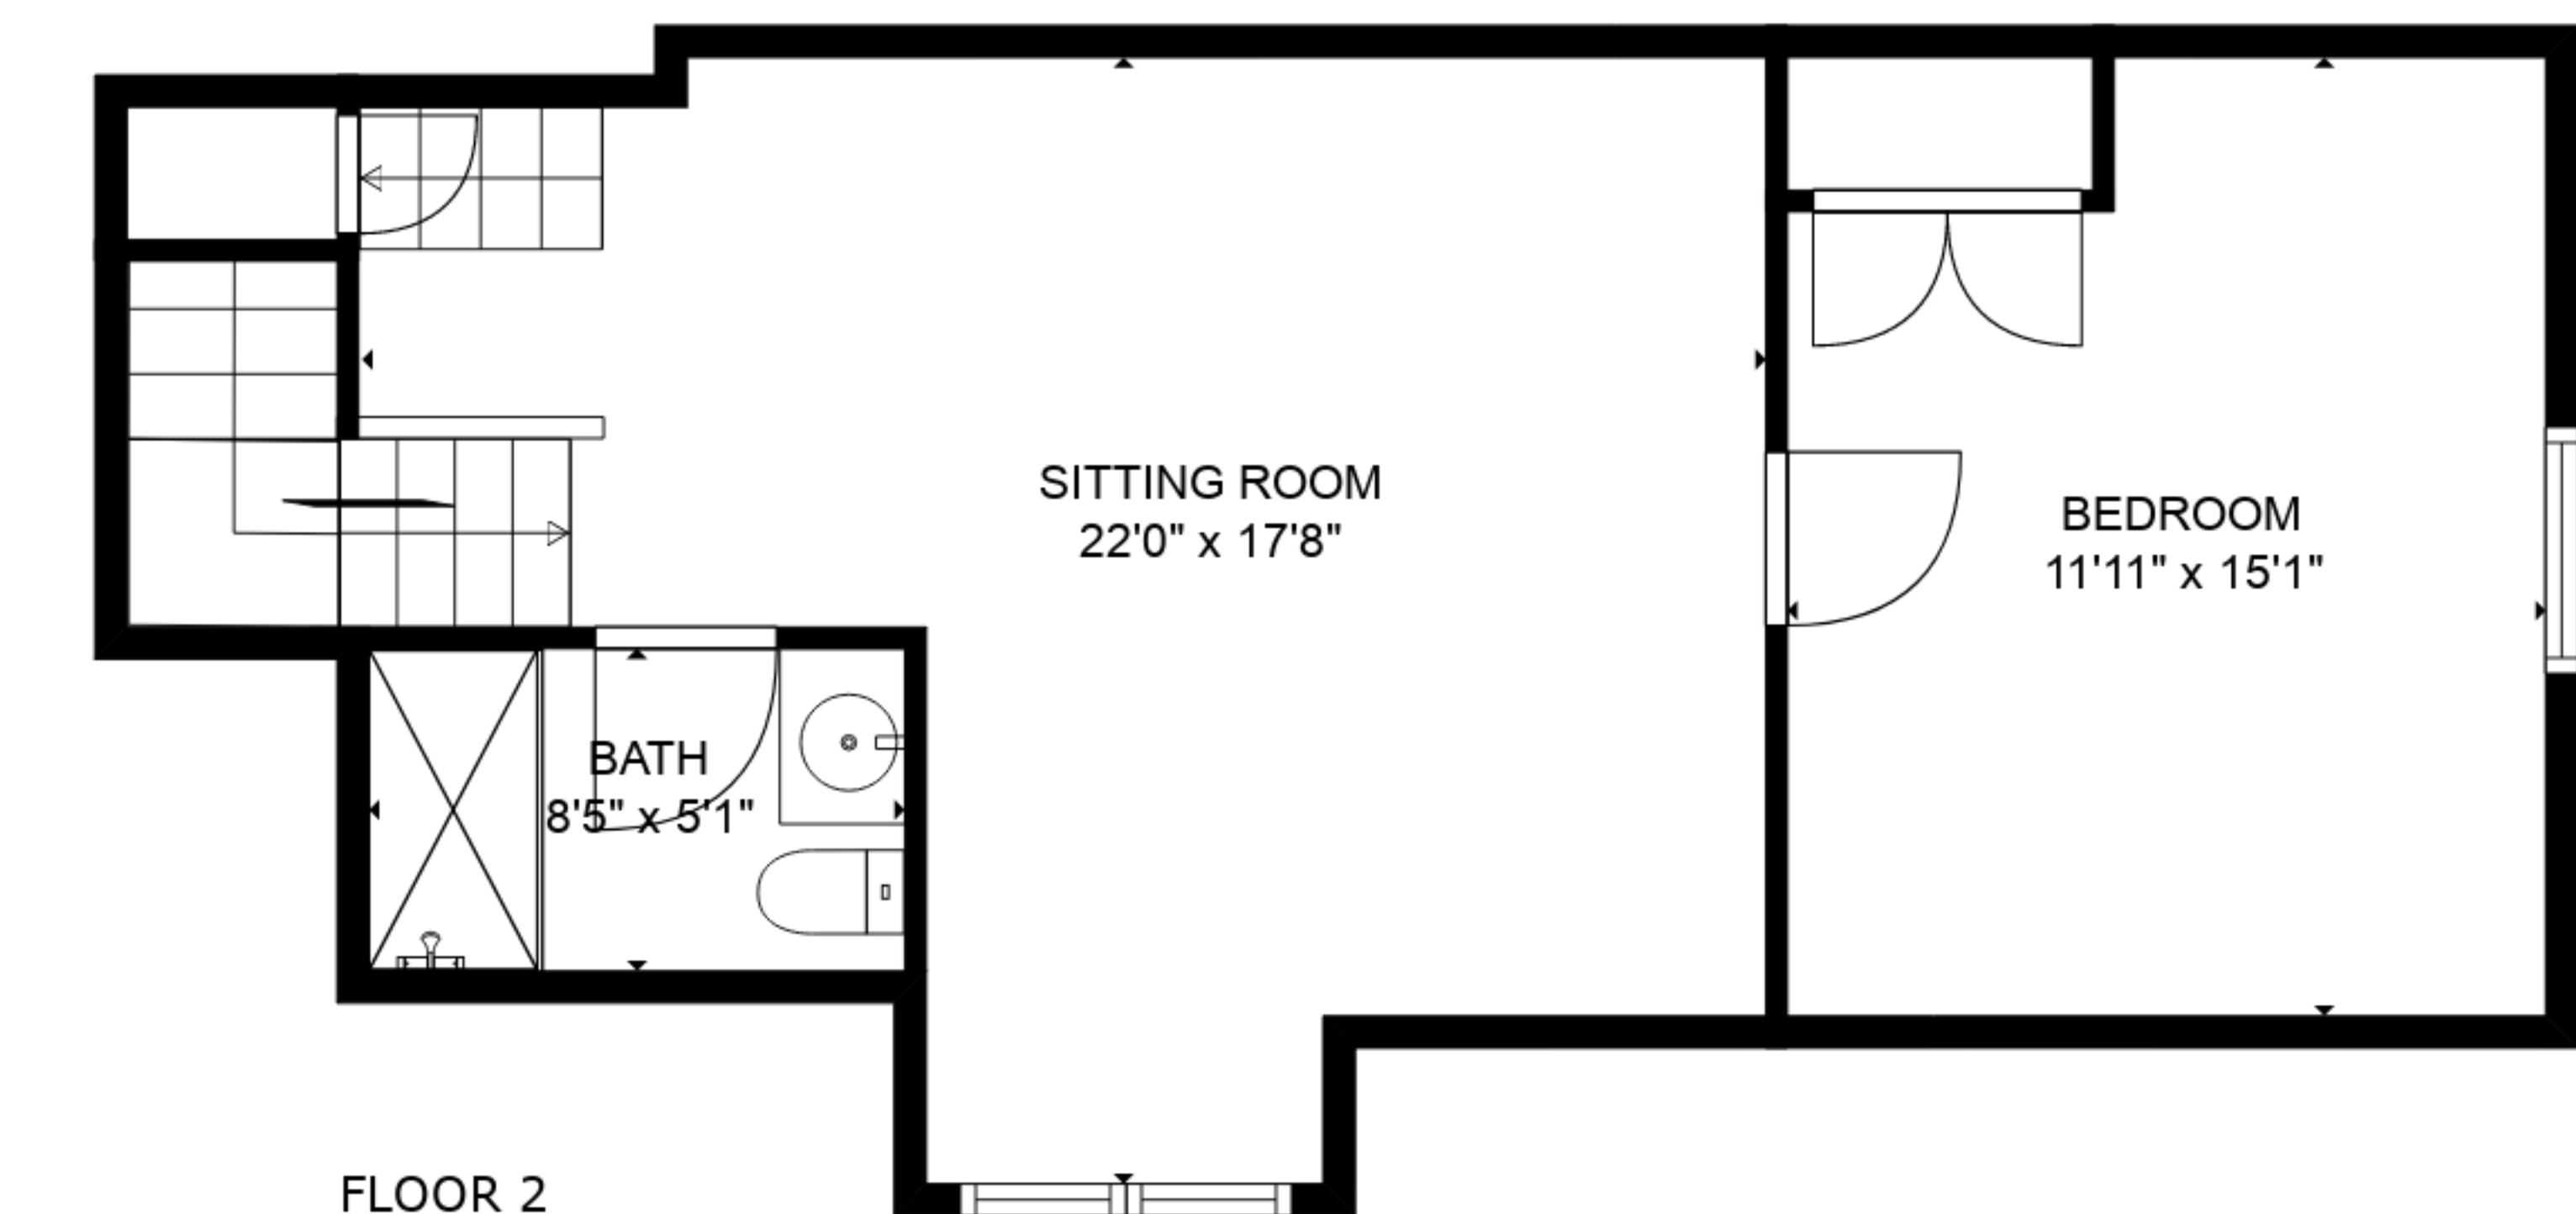

TOTAL: 4023 sq. ft
 FLOOR 1: 3419 sq. ft, FLOOR 2: 604 sq. ft
 EXCLUDED AREAS: GARAGE: 679 sq. ft, FIREPLACE: 10 sq. ft

SIZES AND DIMENSIONS ARE APPROXIMATE, ACTUAL MAY VARY.

TOTAL: 4023 sq. ft
FLOOR 1: 3419 sq. ft, FLOOR 2: 604 sq. ft
EXCLUDED AREAS: GARAGE: 679 sq. ft, FIREPLACE: 10 sq. ft

SIZES AND DIMENSIONS ARE APPROXIMATE, ACTUAL MAY VARY.

TOTAL: 4023 sq. ft
 FLOOR 1: 3419 sq. ft, FLOOR 2: 604 sq. ft
 EXCLUDED AREAS: GARAGE: 679 sq. ft, FIREPLACE: 10 sq. ft

SIZES AND DIMENSIONS ARE APPROXIMATE, ACTUAL MAY VARY.