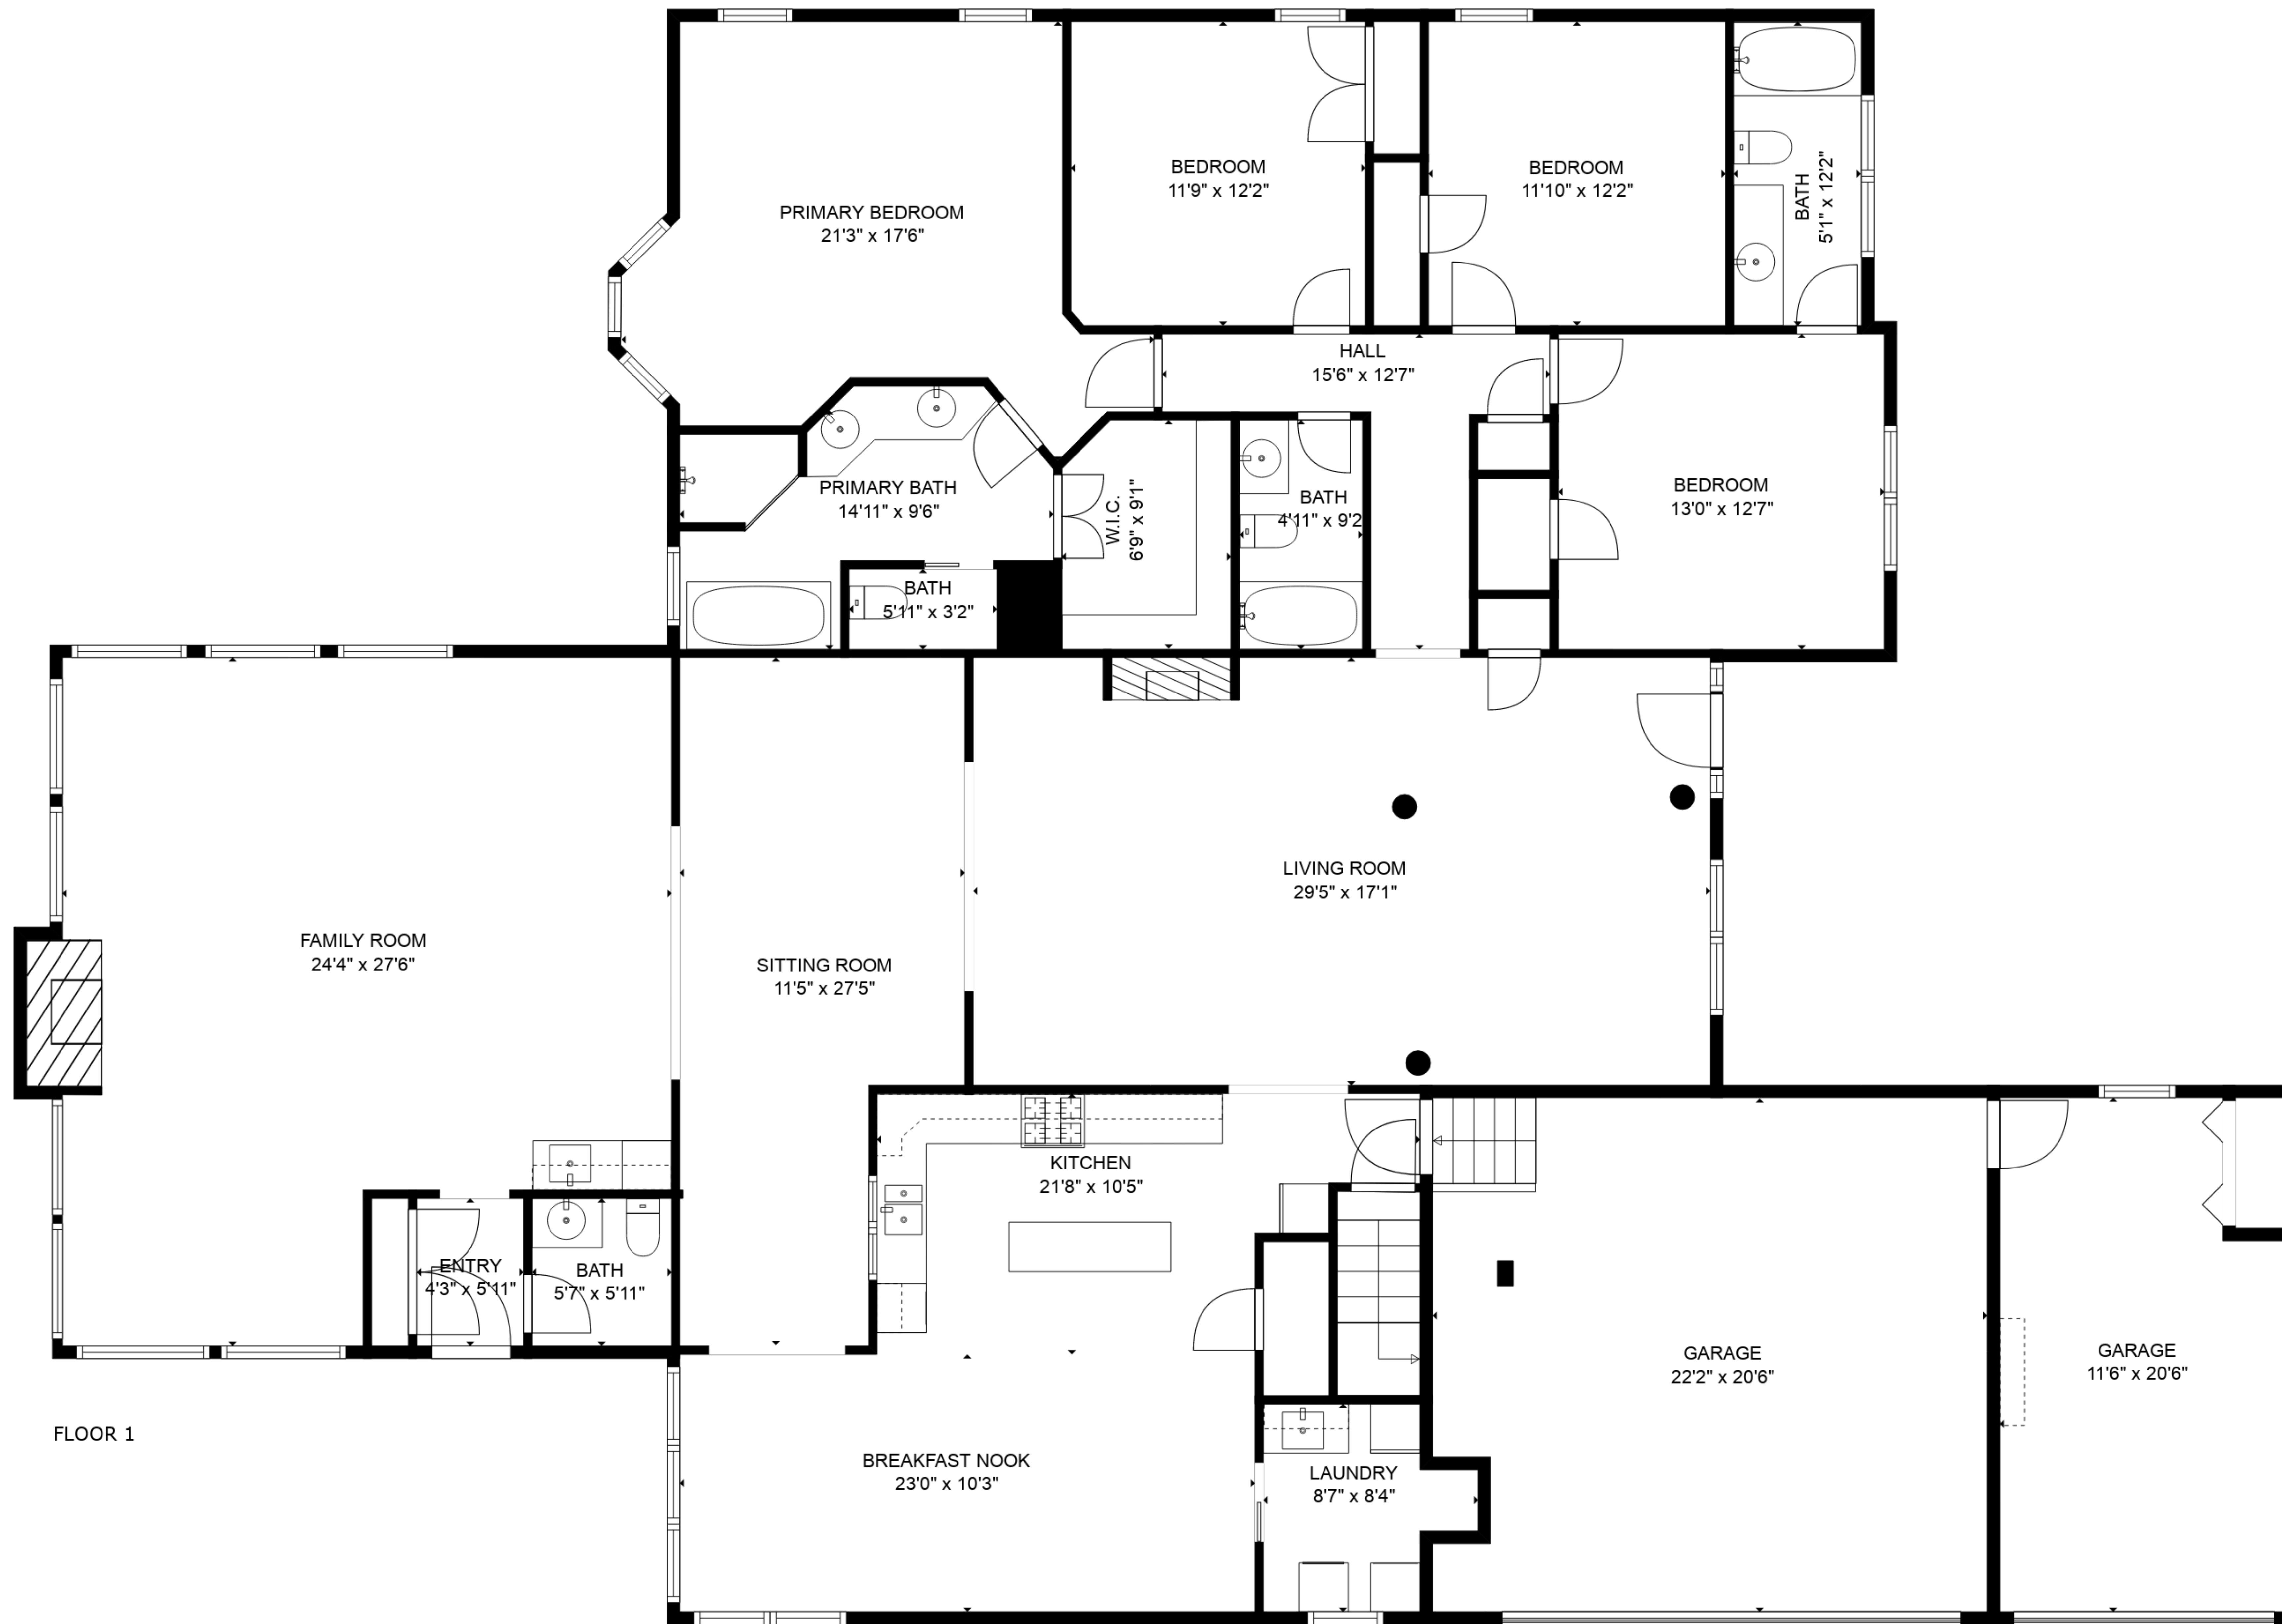

TOTAL: 4023 sq. ft
 FLOOR 1: 3419 sq. ft, FLOOR 2: 604 sq. ft
 EXCLUDED AREAS: GARAGE: 679 sq. ft, FIREPLACE: 10 sq. ft

SIZES AND DIMENSIONS ARE APPROXIMATE, ACTUAL MAY VARY.

TOTAL: 4023 sq. ft
FLOOR 1: 3419 sq. ft, FLOOR 2: 604 sq. ft
EXCLUDED AREAS: GARAGE: 679 sq. ft, FIREPLACE: 10 sq. ft

SIZES AND DIMENSIONS ARE APPROXIMATE, ACTUAL MAY VARY.

TOTAL: 4023 sq. ft
 FLOOR 1: 3419 sq. ft, FLOOR 2: 604 sq. ft
 EXCLUDED AREAS: GARAGE: 679 sq. ft, FIREPLACE: 10 sq. ft

SIZES AND DIMENSIONS ARE APPROXIMATE, ACTUAL MAY VARY.