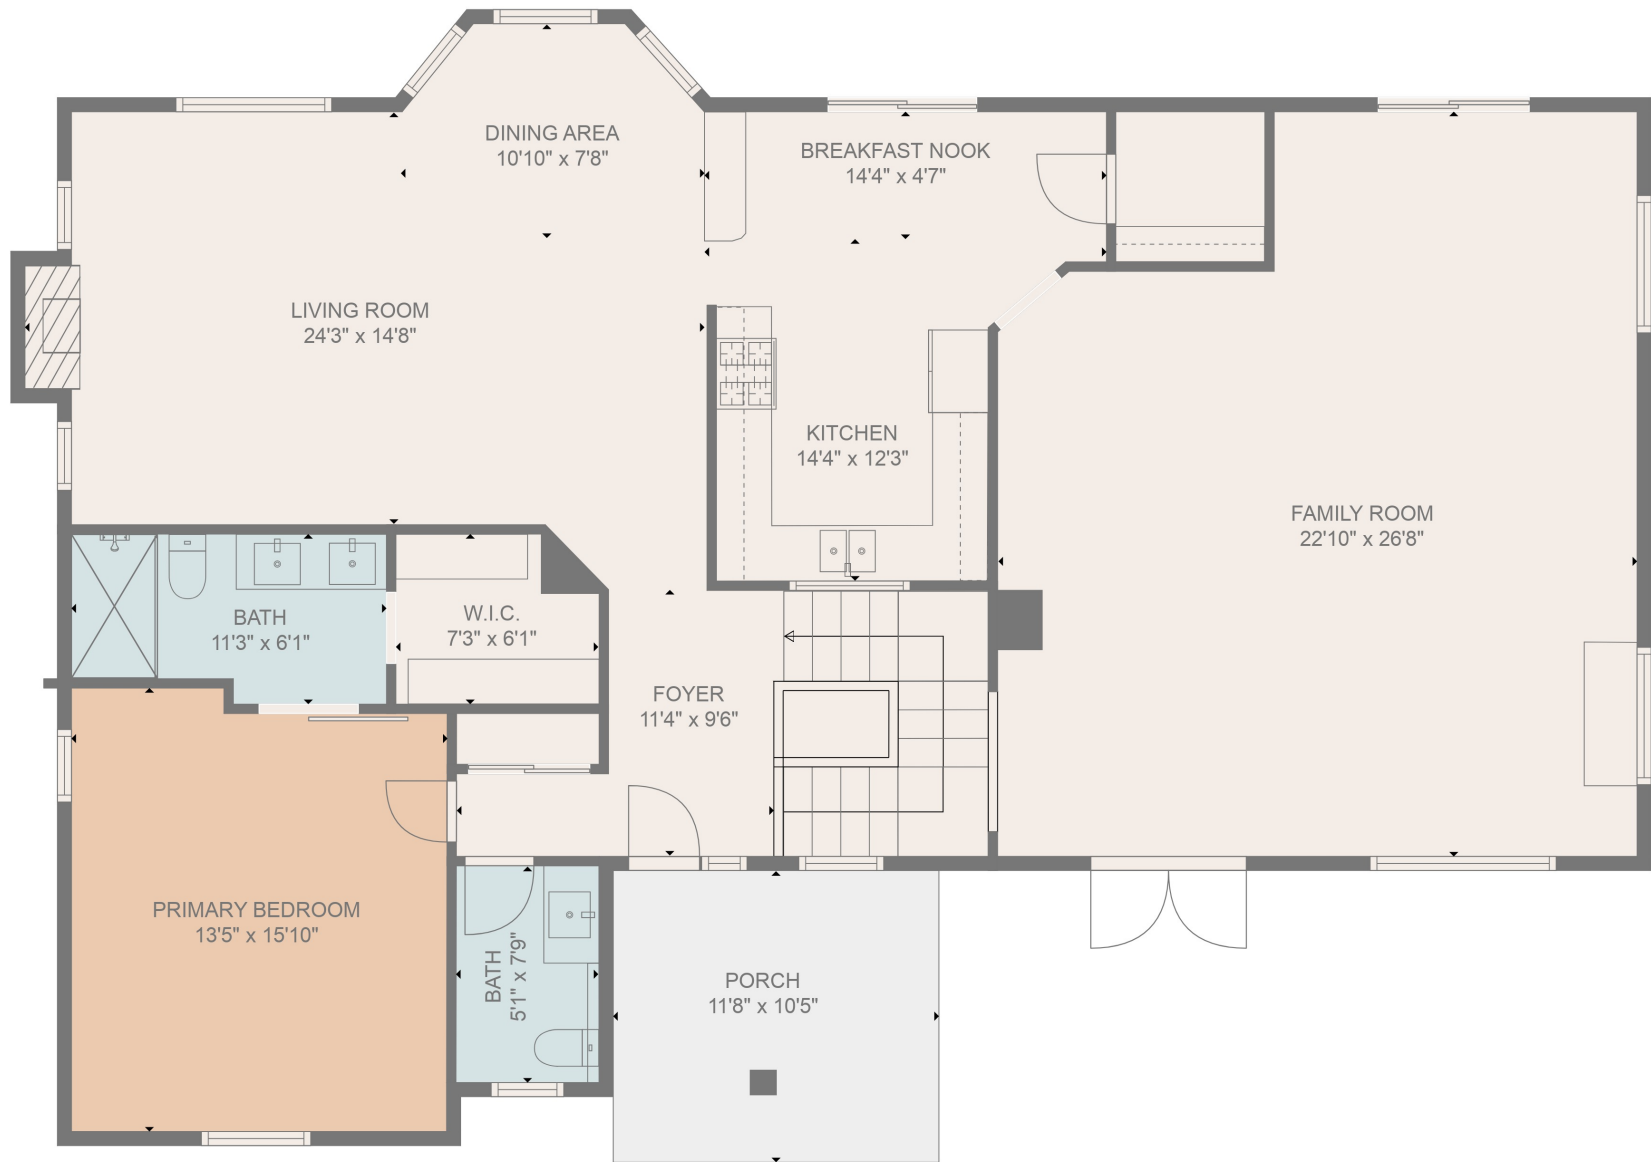

FLOOR 2

FLOOR 4

FLOOR 1

FLOOR 3

Total scanned area: 5192 sq. ft

MEASUREMENTS ARE DEEMED HIGHLY RELIABLE BUT NOT GUARANTEED

GARAGE/SHOP
27'6" x 35'3"

Total scanned area: 5192 sq. ft

MEASUREMENTS ARE DEEMED HIGHLY RELIABLE BUT NOT GUARANTEED

Total scanned area: 5192 sq. ft

MEASUREMENTS ARE DEEMED HIGHLY RELIABLE BUT NOT GUARANTEED

Total scanned area: 5192 sq. ft

MEASUREMENTS ARE DEEMED HIGHLY RELIABLE BUT NOT GUARANTEED

Total scanned area: 5192 sq. ft

MEASUREMENTS ARE DEEMED HIGHLY RELIABLE BUT NOT GUARANTEED