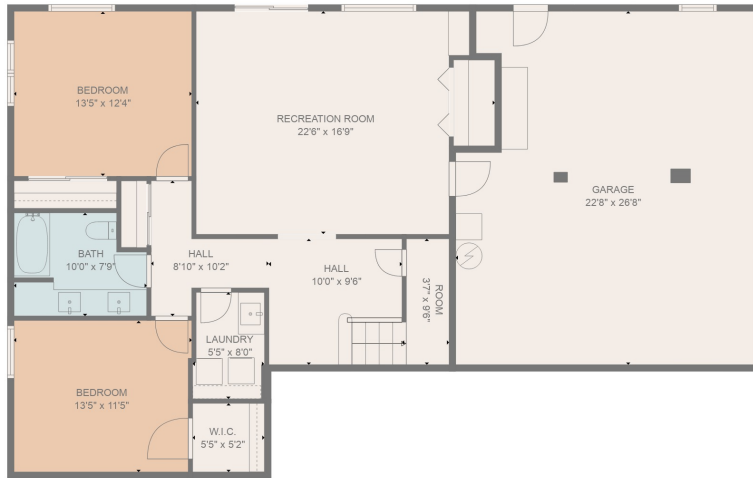

FLOOR 2

FLOOR 4

FLOOR 1

FLOOR 3

Total scanned area: 5192 sq. ft

MEASUREMENTS ARE DEEMED HIGHLY RELIABLE BUT NOT GUARANTEED

GARAGE/SHOP
27'6" x 35'3"

Total scanned area: 5192 sq. ft

MEASUREMENTS ARE DEEMED HIGHLY RELIABLE BUT NOT GUARANTEED

Total scanned area: 5192 sq. ft

MEASUREMENTS ARE DEEMED HIGHLY RELIABLE BUT NOT GUARANTEED

Total scanned area: 5192 sq. ft

MEASUREMENTS ARE DEEMED HIGHLY RELIABLE BUT NOT GUARANTEED

Total scanned area: 5192 sq. ft

MEASUREMENTS ARE DEEMED HIGHLY RELIABLE BUT NOT GUARANTEED