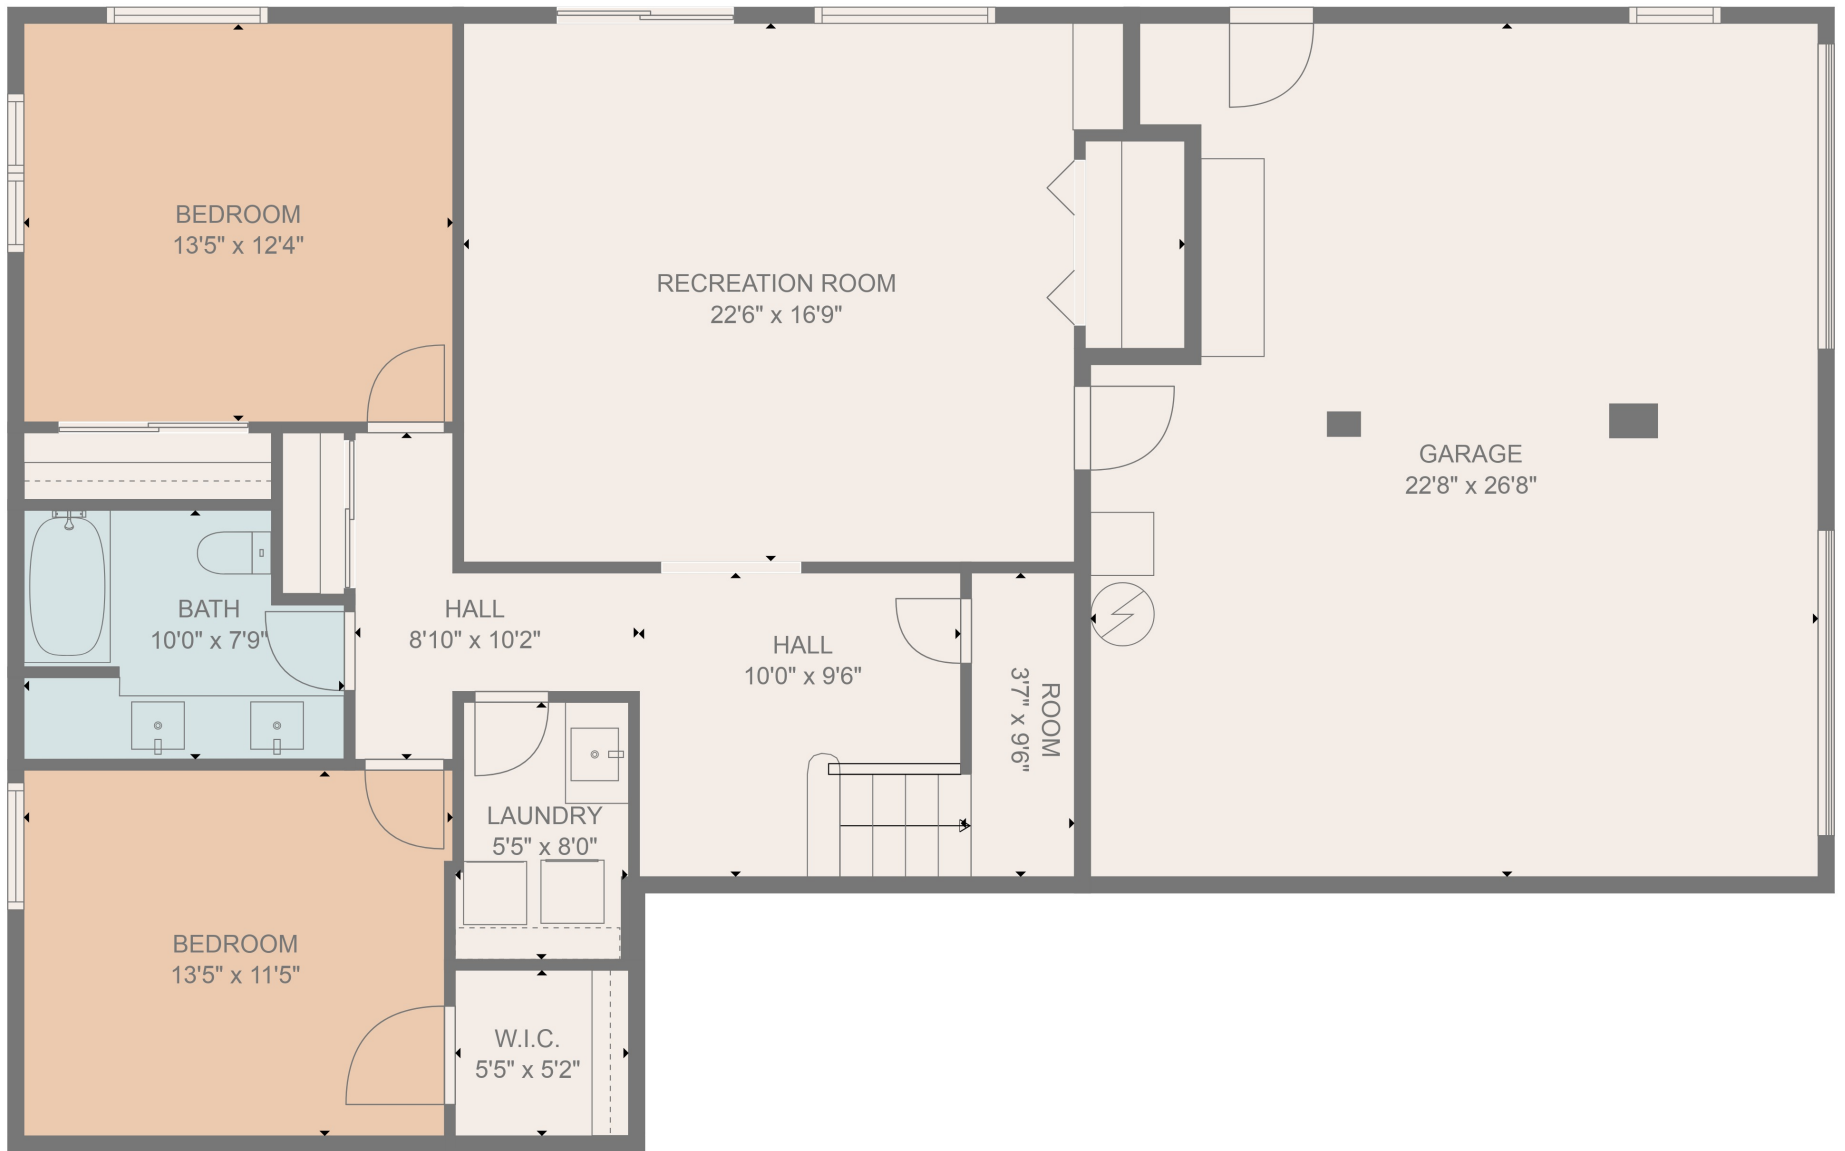

FLOOR 2

FLOOR 4

FLOOR 1

FLOOR 3

Total scanned area: 5192 sq. ft

MEASUREMENTS ARE DEEMED HIGHLY RELIABLE BUT NOT GUARANTEED

GARAGE/SHOP
27'6" x 35'3"

Total scanned area: 5192 sq. ft

MEASUREMENTS ARE DEEMED HIGHLY RELIABLE BUT NOT GUARANTEED

Total scanned area: 5192 sq. ft

MEASUREMENTS ARE DEEMED HIGHLY RELIABLE BUT NOT GUARANTEED

Total scanned area: 5192 sq. ft

MEASUREMENTS ARE DEEMED HIGHLY RELIABLE BUT NOT GUARANTEED

Total scanned area: 5192 sq. ft

MEASUREMENTS ARE DEEMED HIGHLY RELIABLE BUT NOT GUARANTEED