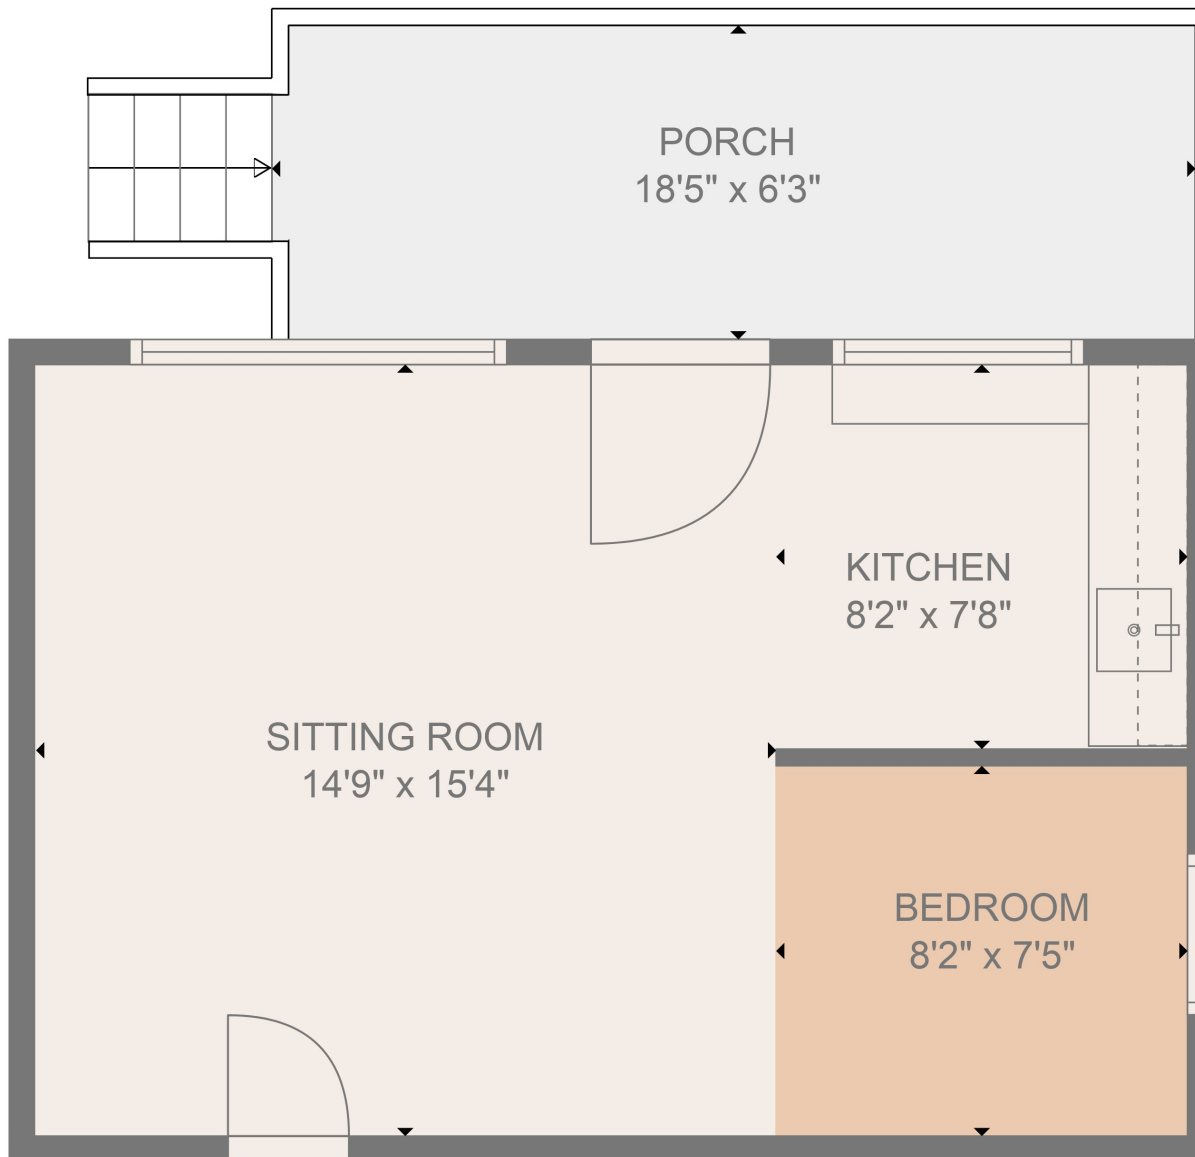

FLOOR 2

FLOOR 4

FLOOR 1

FLOOR 3

Total scanned area: 5192 sq. ft

MEASUREMENTS ARE DEEMED HIGHLY RELIABLE BUT NOT GUARANTEED

GARAGE/SHOP
27'6" x 35'3"

Total scanned area: 5192 sq. ft

MEASUREMENTS ARE DEEMED HIGHLY RELIABLE BUT NOT GUARANTEED

Total scanned area: 5192 sq. ft

MEASUREMENTS ARE DEEMED HIGHLY RELIABLE BUT NOT GUARANTEED

Total scanned area: 5192 sq. ft

MEASUREMENTS ARE DEEMED HIGHLY RELIABLE BUT NOT GUARANTEED

Total scanned area: 5192 sq. ft

MEASUREMENTS ARE DEEMED HIGHLY RELIABLE BUT NOT GUARANTEED