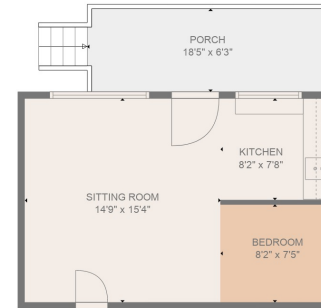

FLOOR 2

FLOOR 4

FLOOR 1

FLOOR 3

Total scanned area: 5192 sq. ft

MEASUREMENTS ARE DEEMED HIGHLY RELIABLE BUT NOT GUARANTEED

GARAGE/SHOP
27'6" x 35'3"

Total scanned area: 5192 sq. ft

MEASUREMENTS ARE DEEMED HIGHLY RELIABLE BUT NOT GUARANTEED

Total scanned area: 5192 sq. ft

MEASUREMENTS ARE DEEMED HIGHLY RELIABLE BUT NOT GUARANTEED

Total scanned area: 5192 sq. ft

MEASUREMENTS ARE DEEMED HIGHLY RELIABLE BUT NOT GUARANTEED

Total scanned area: 5192 sq. ft

MEASUREMENTS ARE DEEMED HIGHLY RELIABLE BUT NOT GUARANTEED