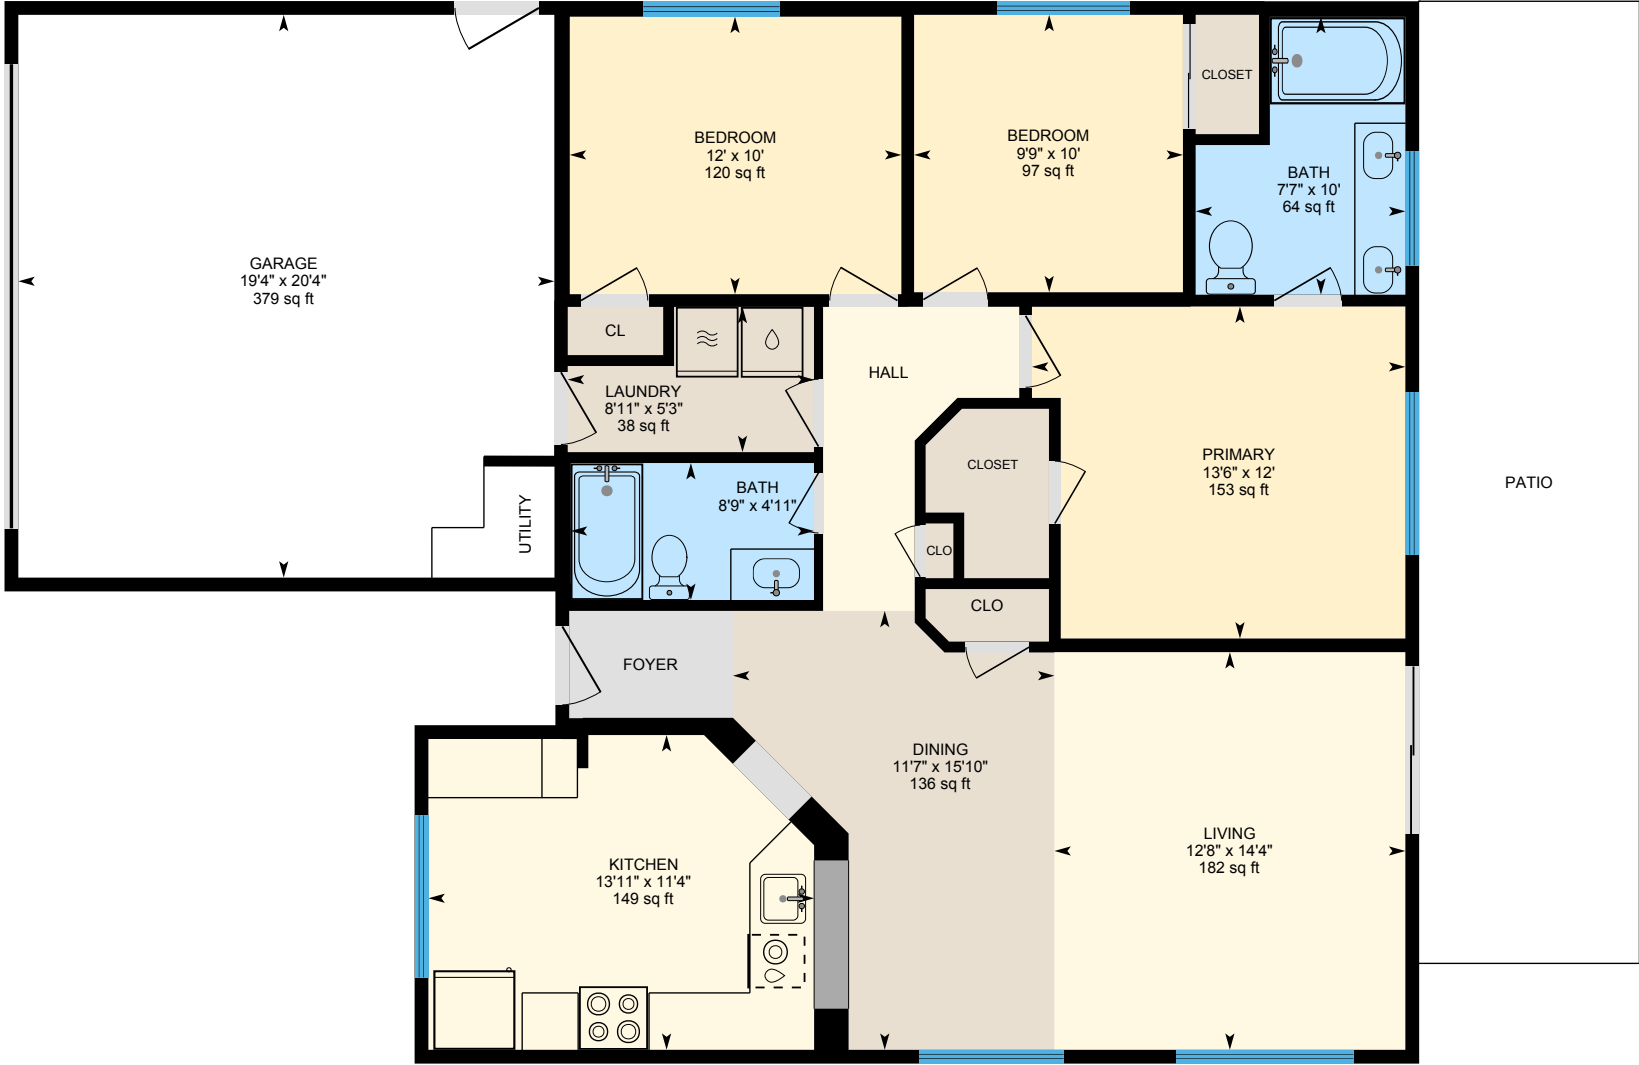

# 5324 Finney Rd, Salida, CA

Main Floor Finished Area 1259.96 sq ft  
Unfinished Area 408.60 sq ft

PREPARED: 2023/08/17

White regions are excluded from total floor area in iGUIDE floor plans. All room dimensions and floor areas must be considered approximate and are subject to independent verification.