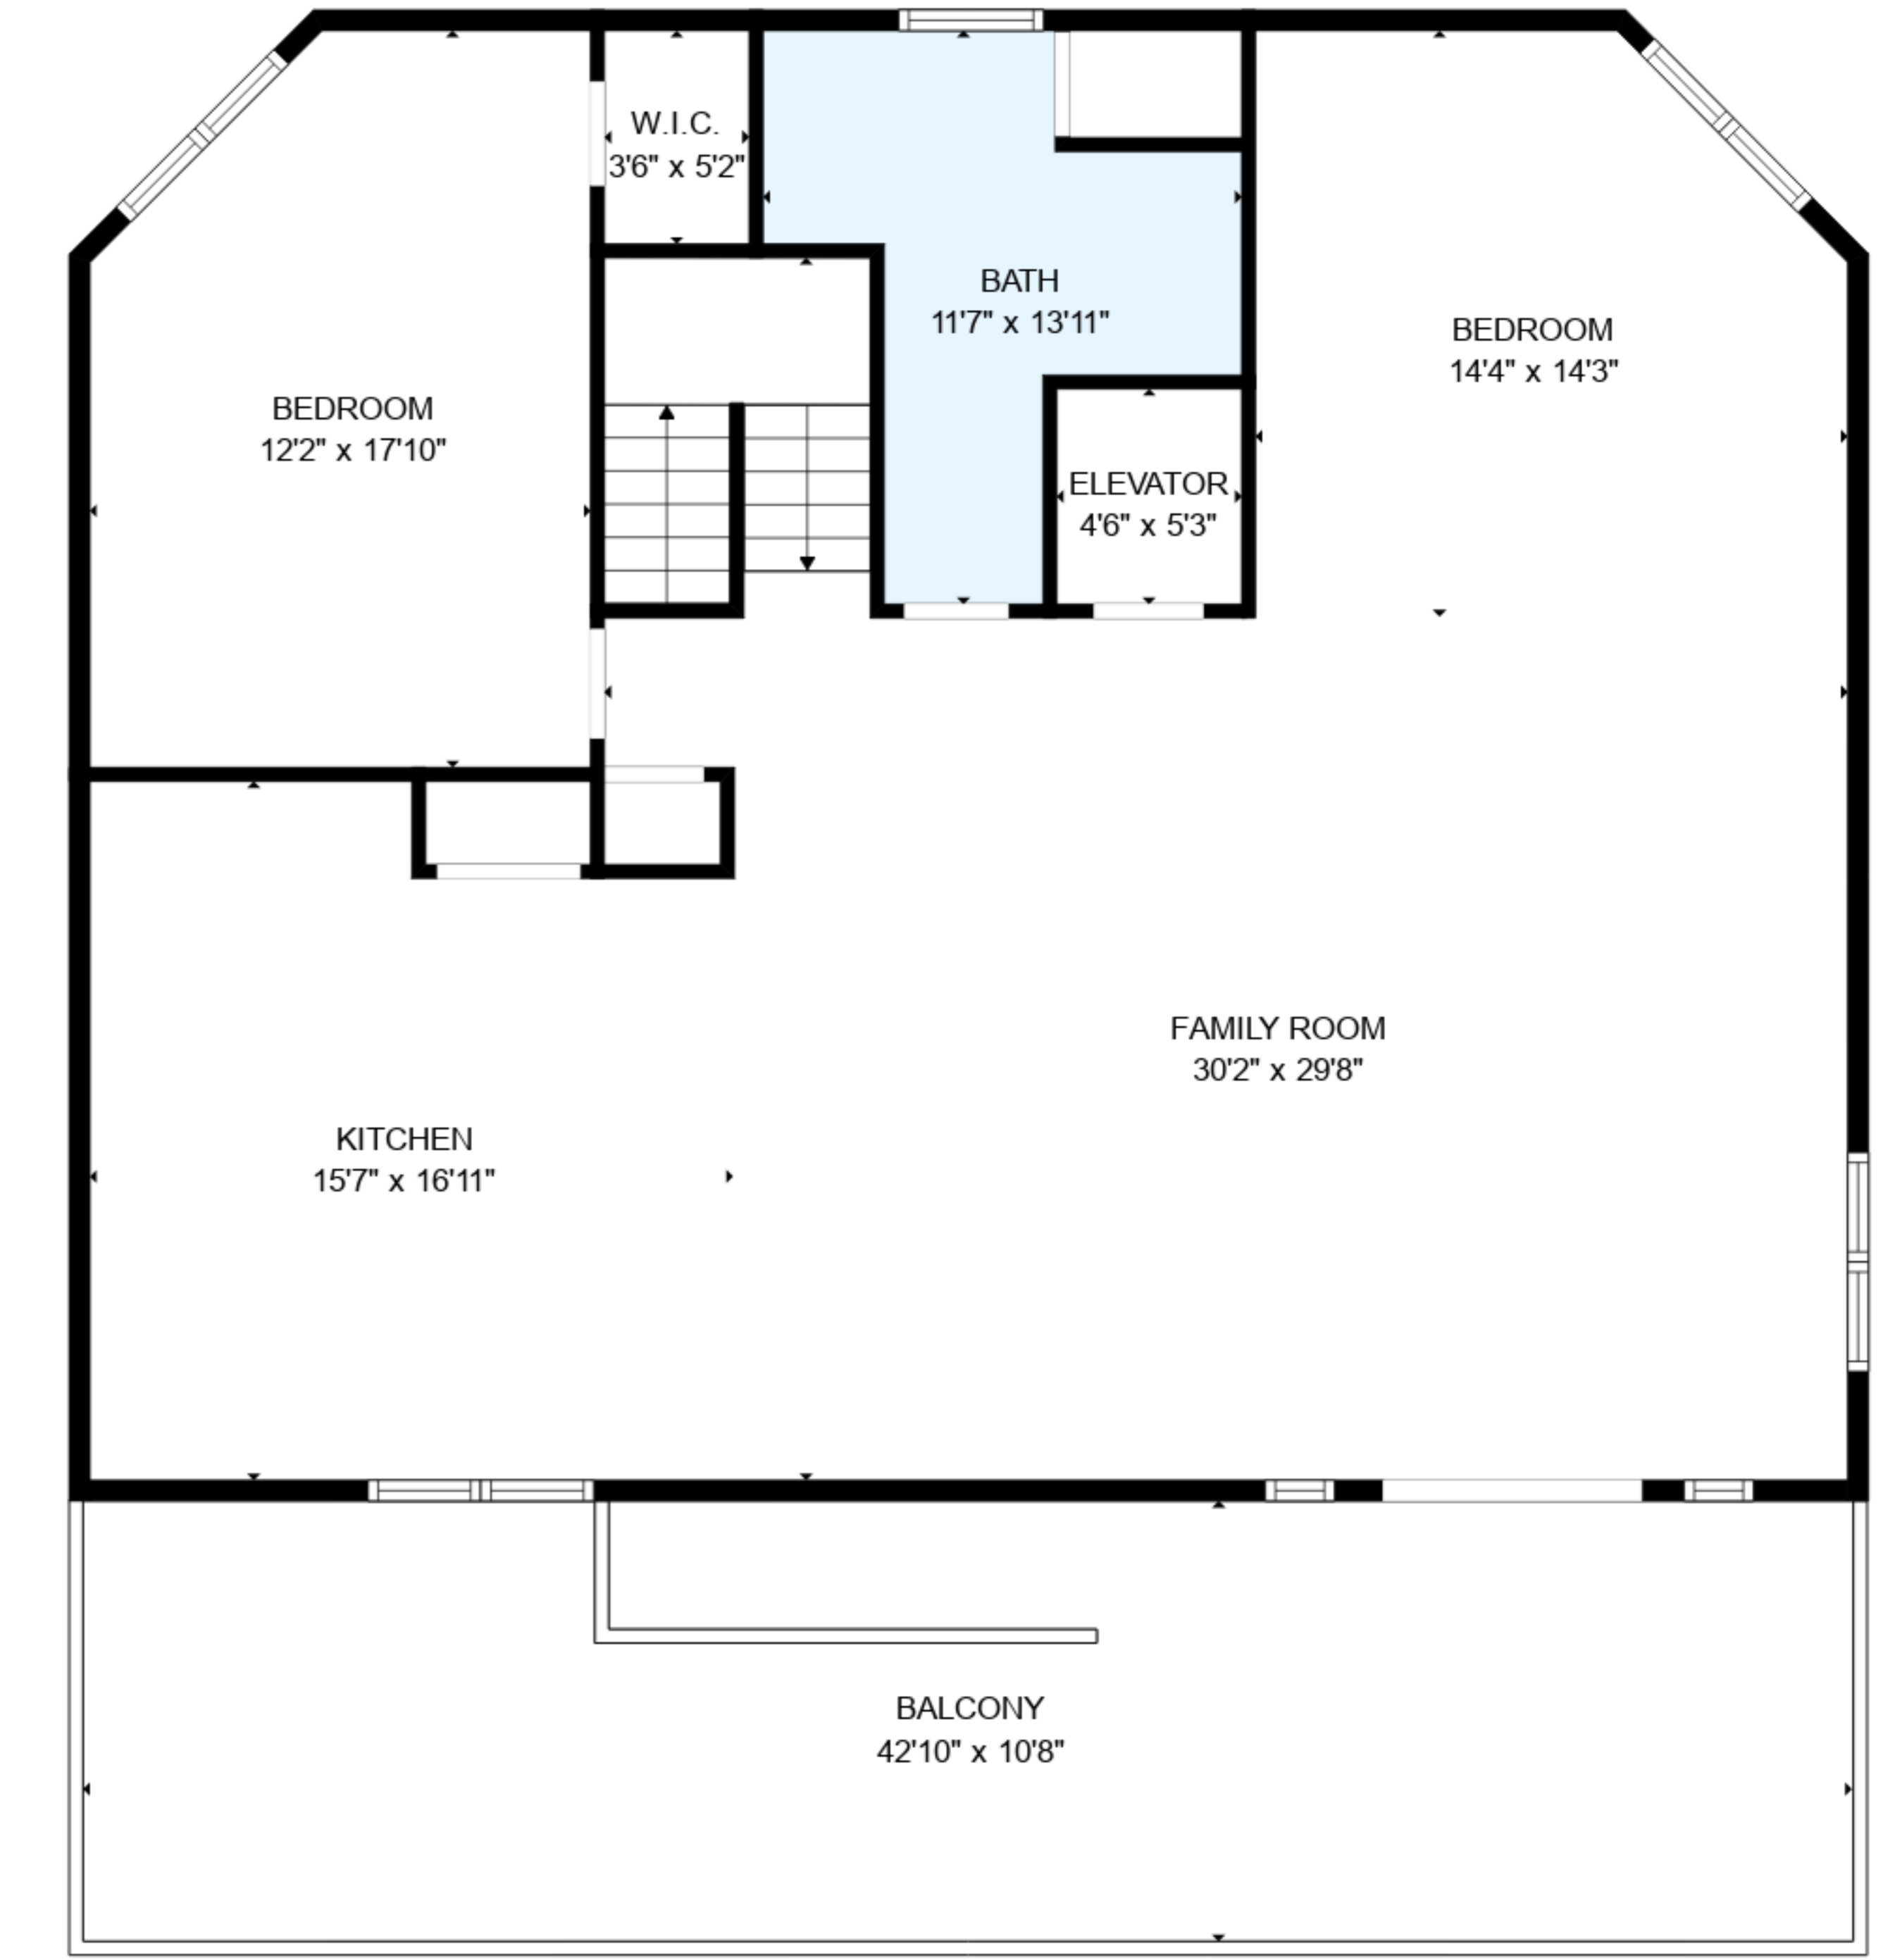

TOTAL: 3518 sq. ft

Below Ground: 0 sq. ft, FLOOR 2: 630 sq. ft, FLOOR 3: 1445 sq. ft, FLOOR 4: 1443 sq. ft
 EXCLUDED AREAS: GARAGE: 1428 sq. ft, ELEVATOR: 102 sq. ft, PATIO: 53 sq. ft,
 COVERED PATIO: 488 sq. ft, LOW CEILING: 195 sq. ft, OPEN TO BELOW: 616 sq. ft,
 COVERED DECK: 176 sq. ft, DECK: 533 sq. ft, PORCH: 555 sq. ft,
 BALCONY: 453 sq. ft

FLOOR 2

FLOOR 3

FLOOR 4

FLOOR 1

TOTAL: 3518 sq. ft

Below Ground: 0 sq. ft, FLOOR 2: 630 sq. ft, FLOOR 3: 1445 sq. ft, FLOOR 4: 1443 sq. ft
 EXCLUDED AREAS: GARAGE: 1428 sq. ft, ELEVATOR: 102 sq. ft, PATIO: 53 sq. ft,
 COVERED PATIO: 488 sq. ft, LOW CEILING: 195 sq. ft, OPEN TO BELOW: 616 sq. ft,
 COVERED DECK: 176 sq. ft, DECK: 533 sq. ft, PORCH: 555 sq. ft,
 BALCONY: 453 sq. ft