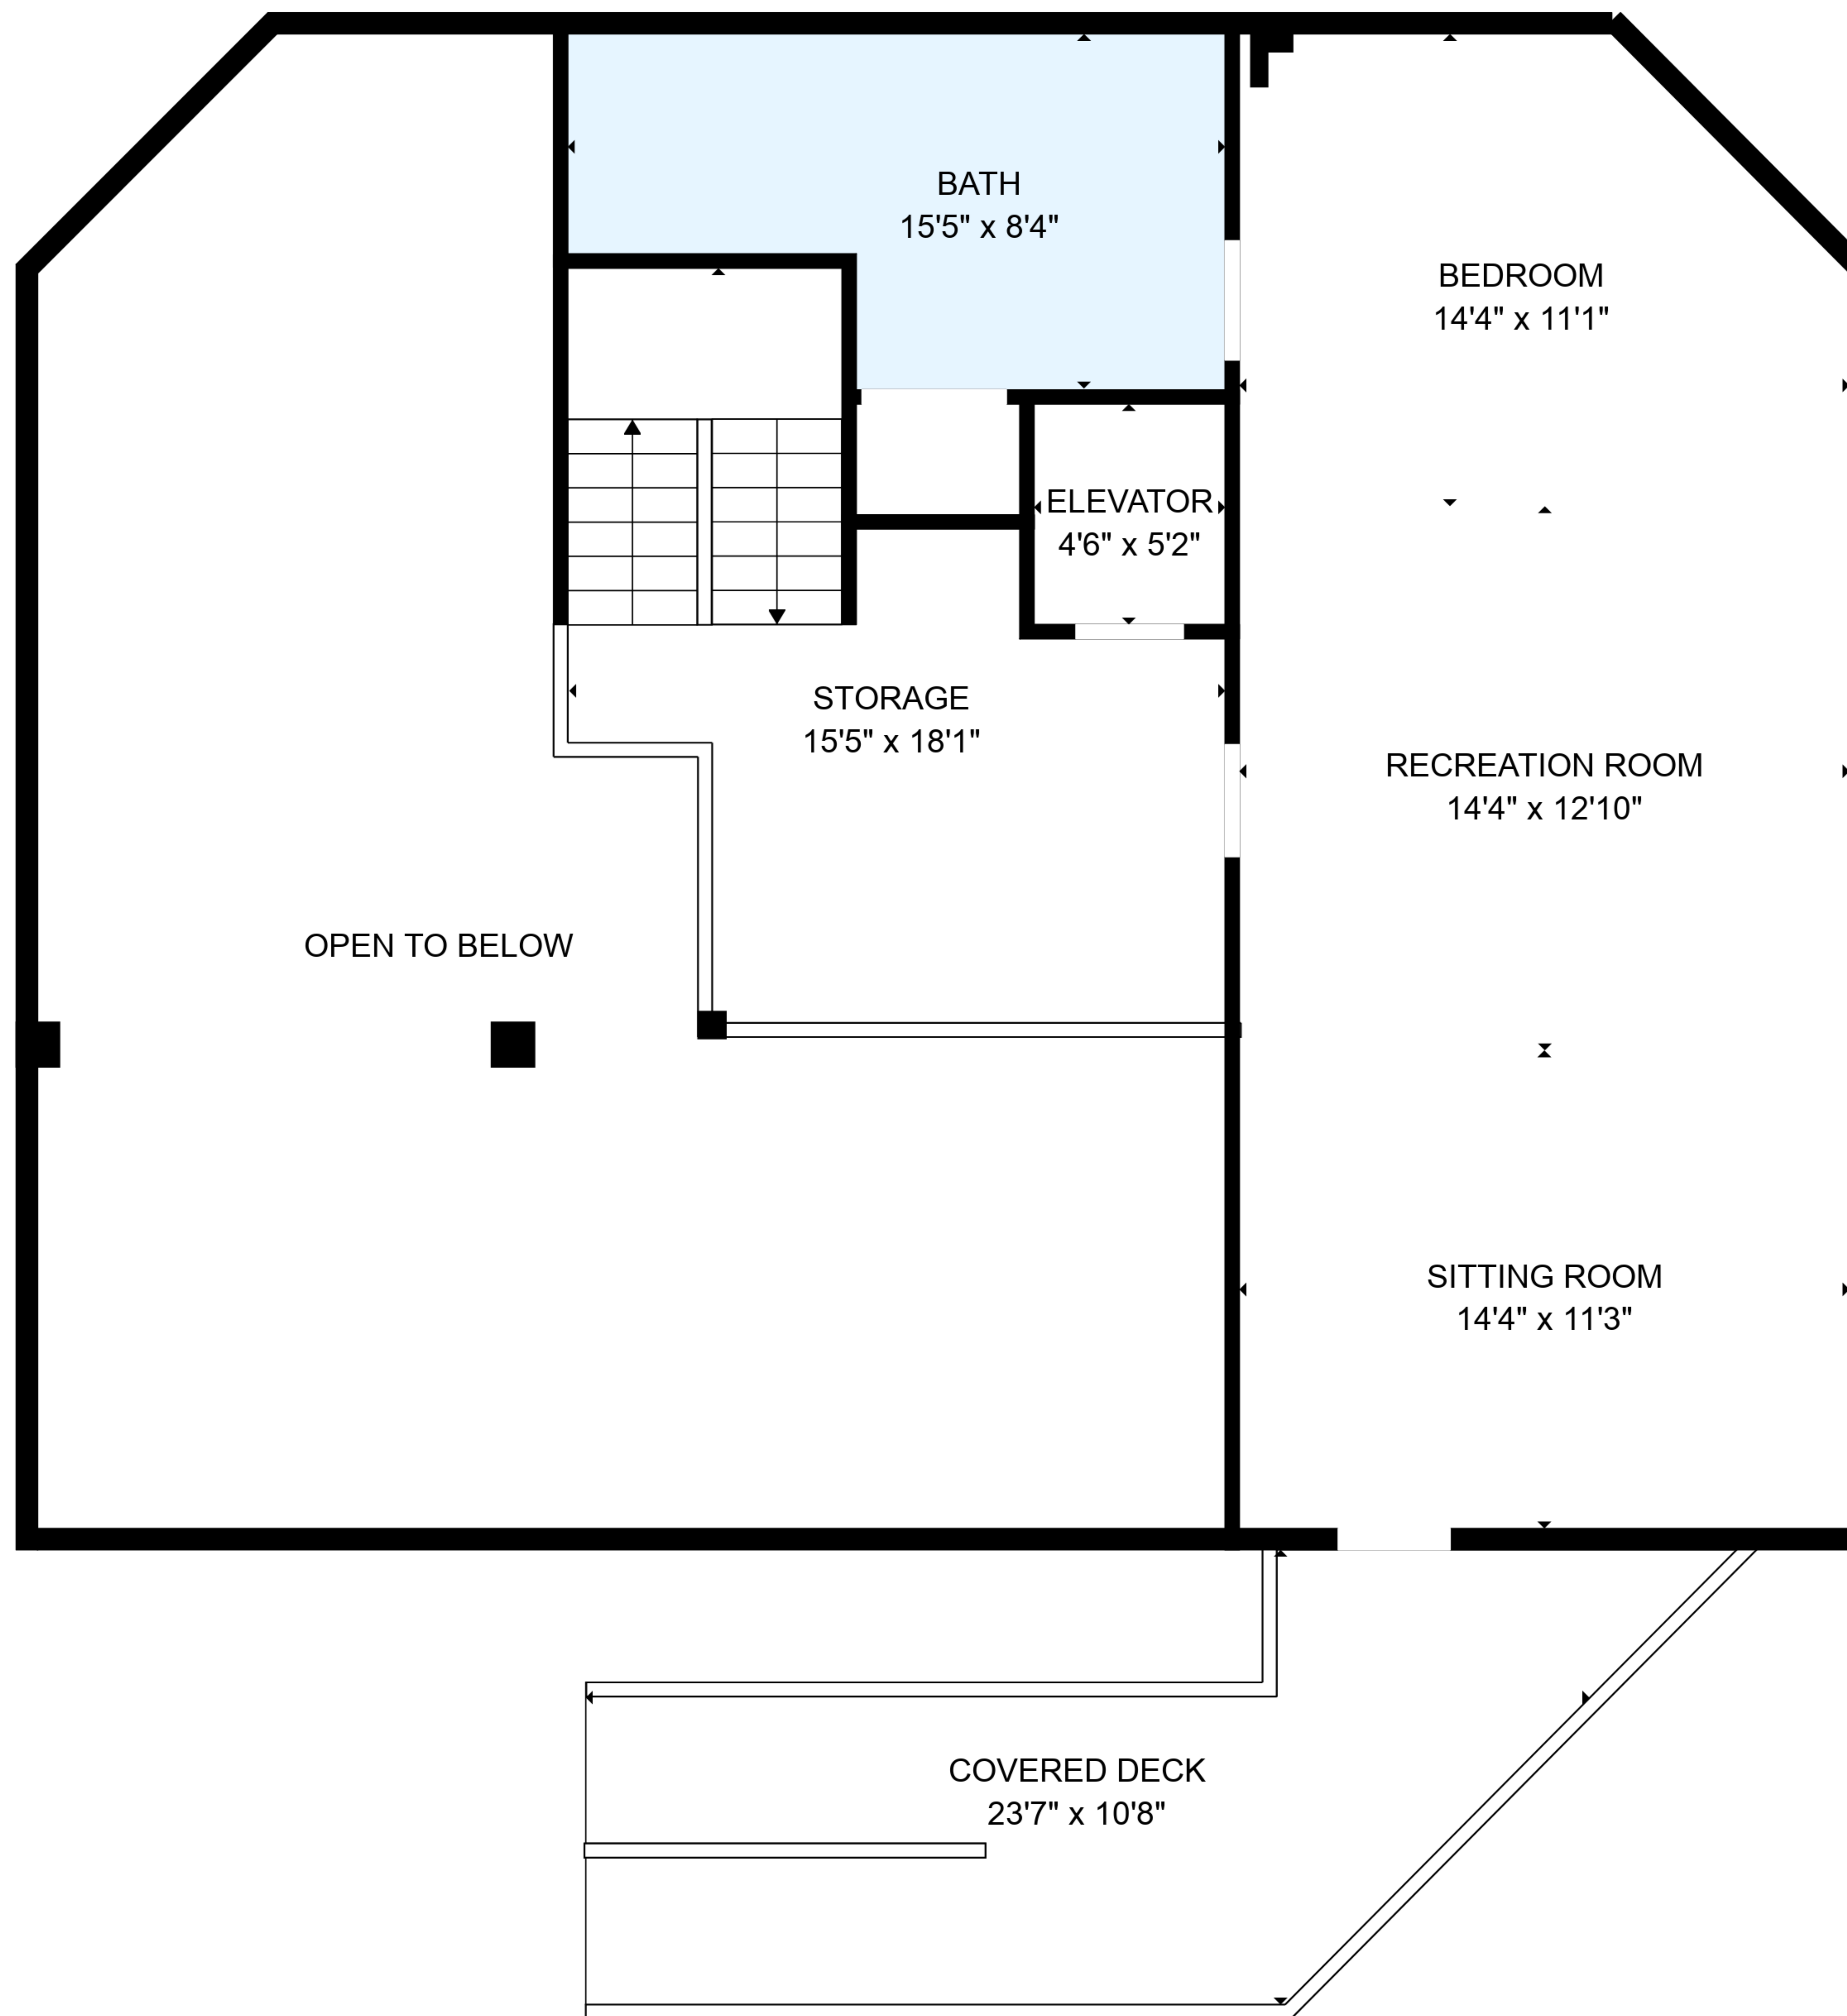

TOTAL: 3518 sq. ft

Below Ground: 0 sq. ft, FLOOR 2: 630 sq. ft, FLOOR 3: 1445 sq. ft, FLOOR 4: 1443 sq. ft
 EXCLUDED AREAS: GARAGE: 1428 sq. ft, ELEVATOR: 102 sq. ft, PATIO: 53 sq. ft,
 COVERED PATIO: 488 sq. ft, LOW CEILING: 195 sq. ft, OPEN TO BELOW: 616 sq. ft,
 COVERED DECK: 176 sq. ft, DECK: 533 sq. ft, PORCH: 555 sq. ft,
 BALCONY: 453 sq. ft