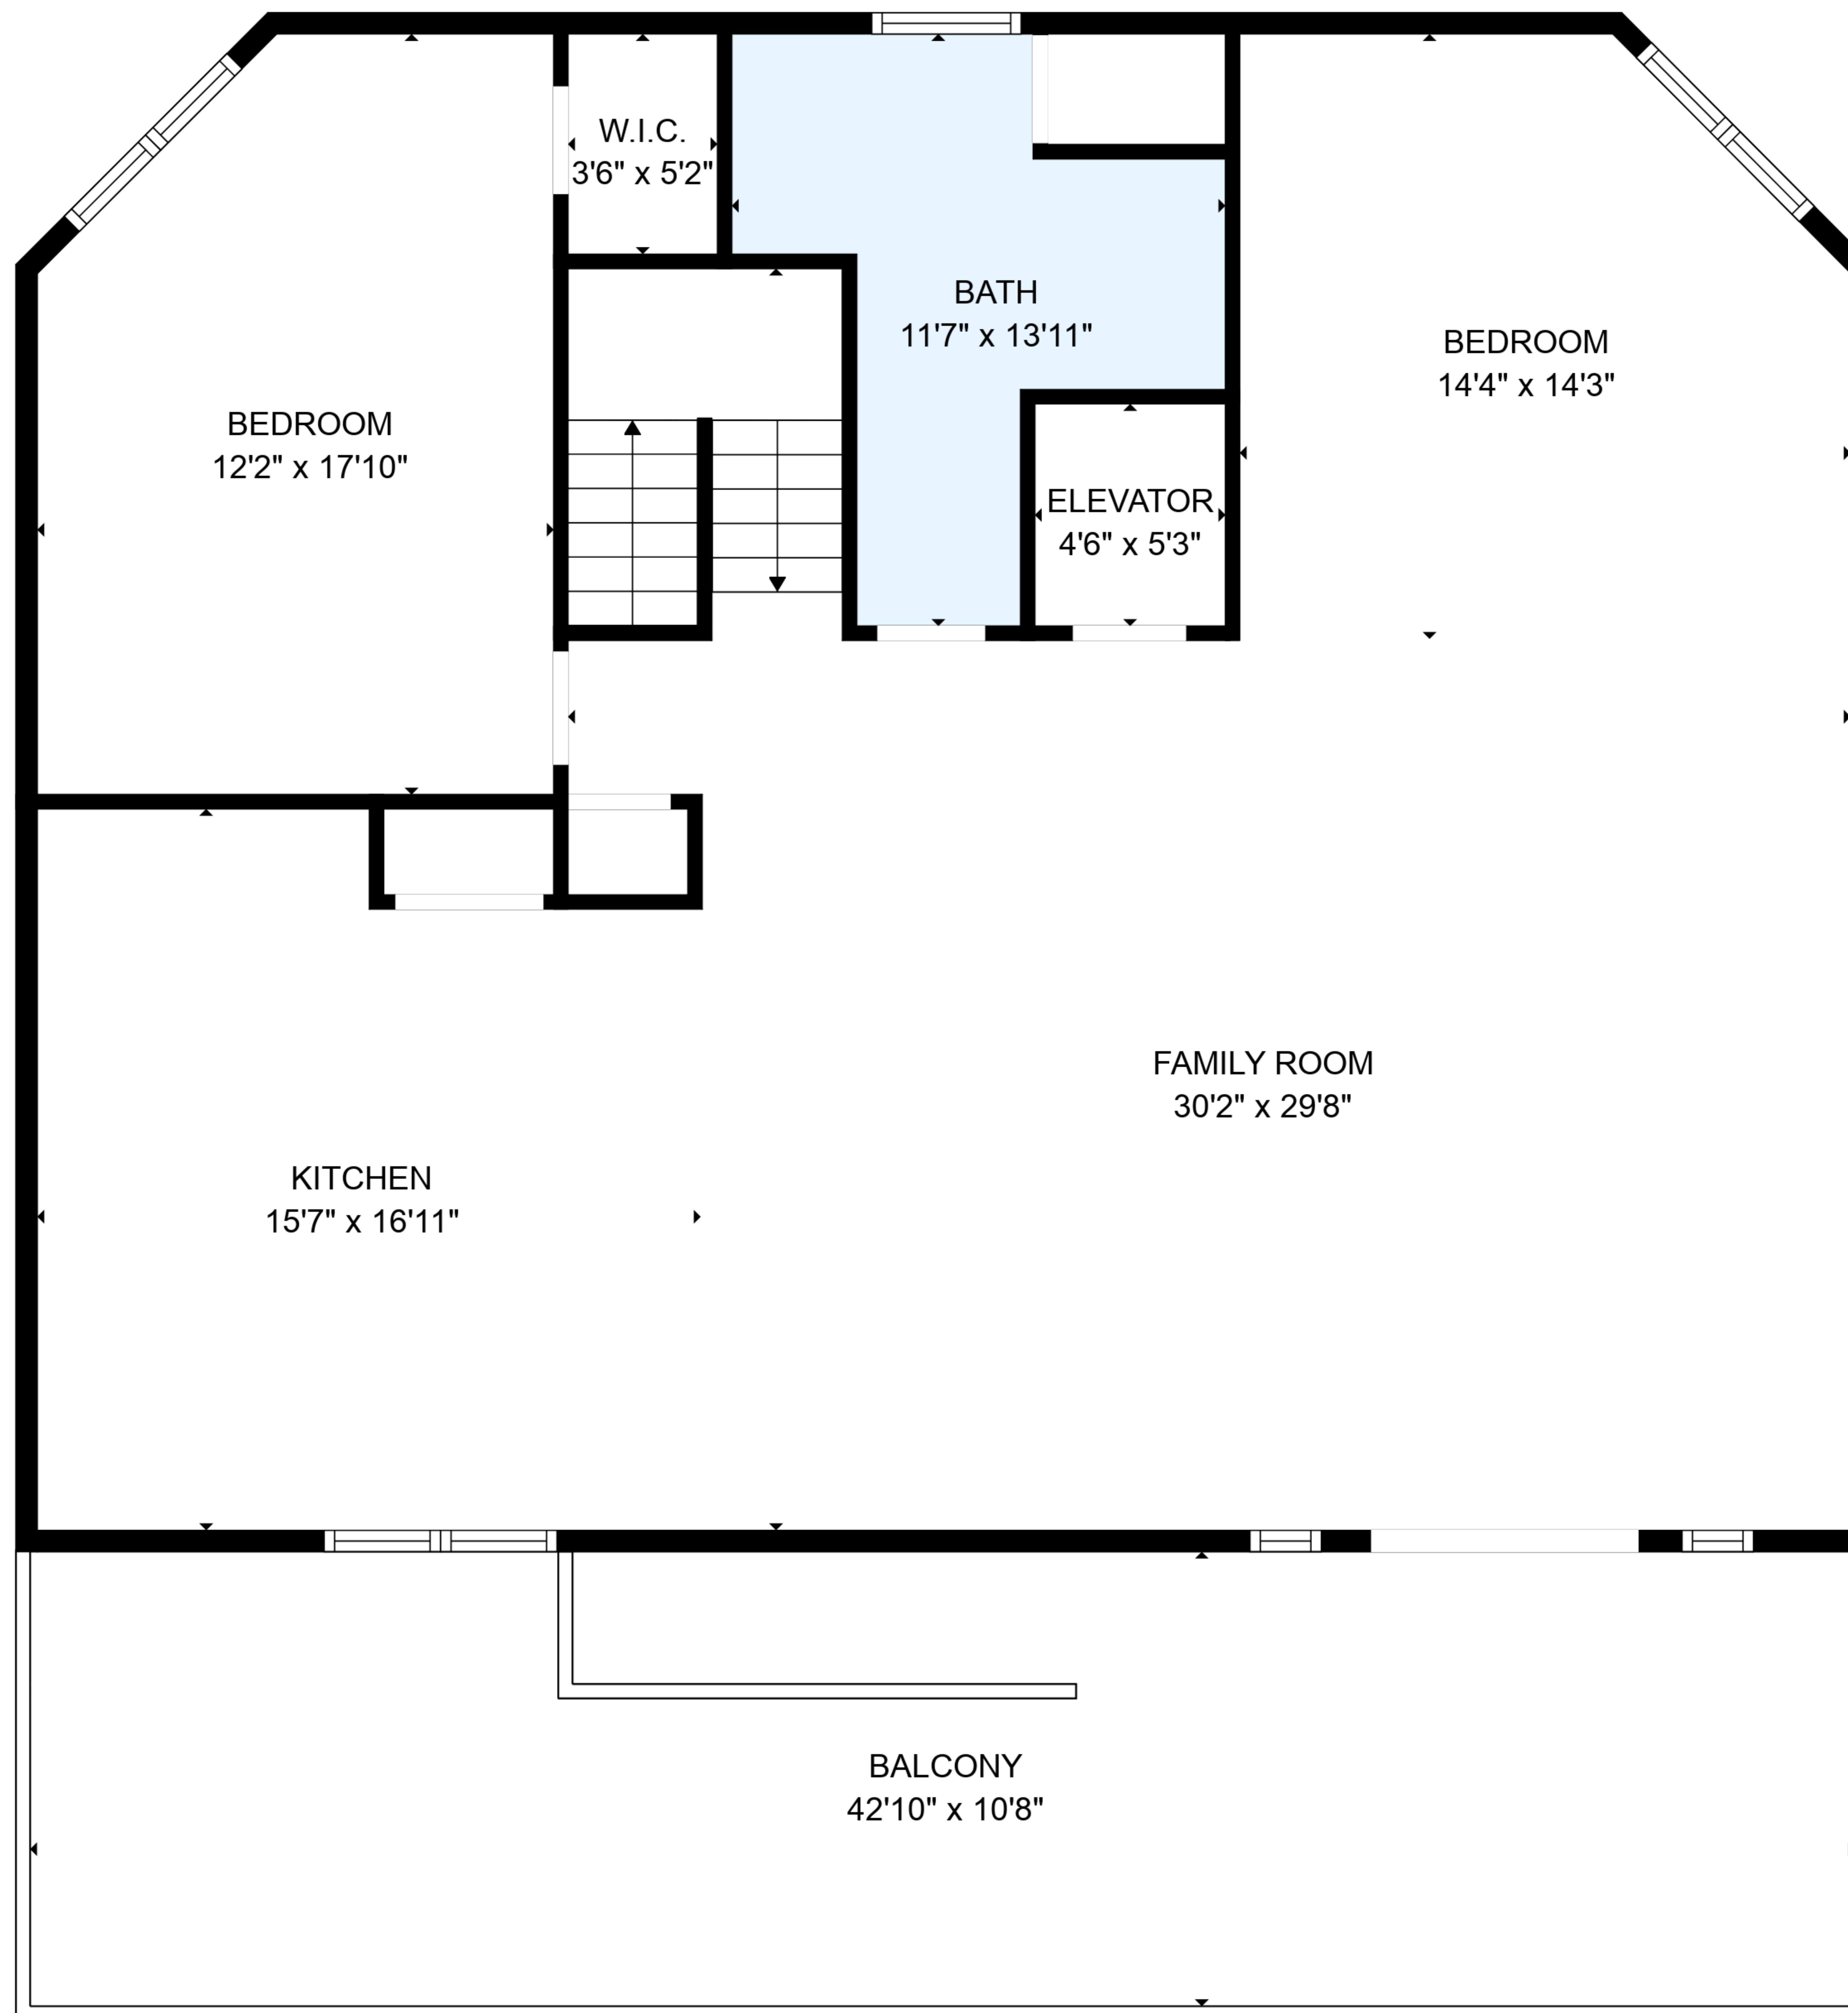

TOTAL: 3518 sq. ft

Below Ground: 0 sq. ft, FLOOR 2: 630 sq. ft, FLOOR 3: 1445 sq. ft, FLOOR 4: 1443 sq. ft
 EXCLUDED AREAS: GARAGE: 1428 sq. ft, ELEVATOR: 102 sq. ft, PATIO: 53 sq. ft,
 COVERED PATIO: 488 sq. ft, LOW CEILING: 195 sq. ft, OPEN TO BELOW: 616 sq. ft,
 COVERED DECK: 176 sq. ft, DECK: 533 sq. ft, PORCH: 555 sq. ft,
 BALCONY: 453 sq. ft