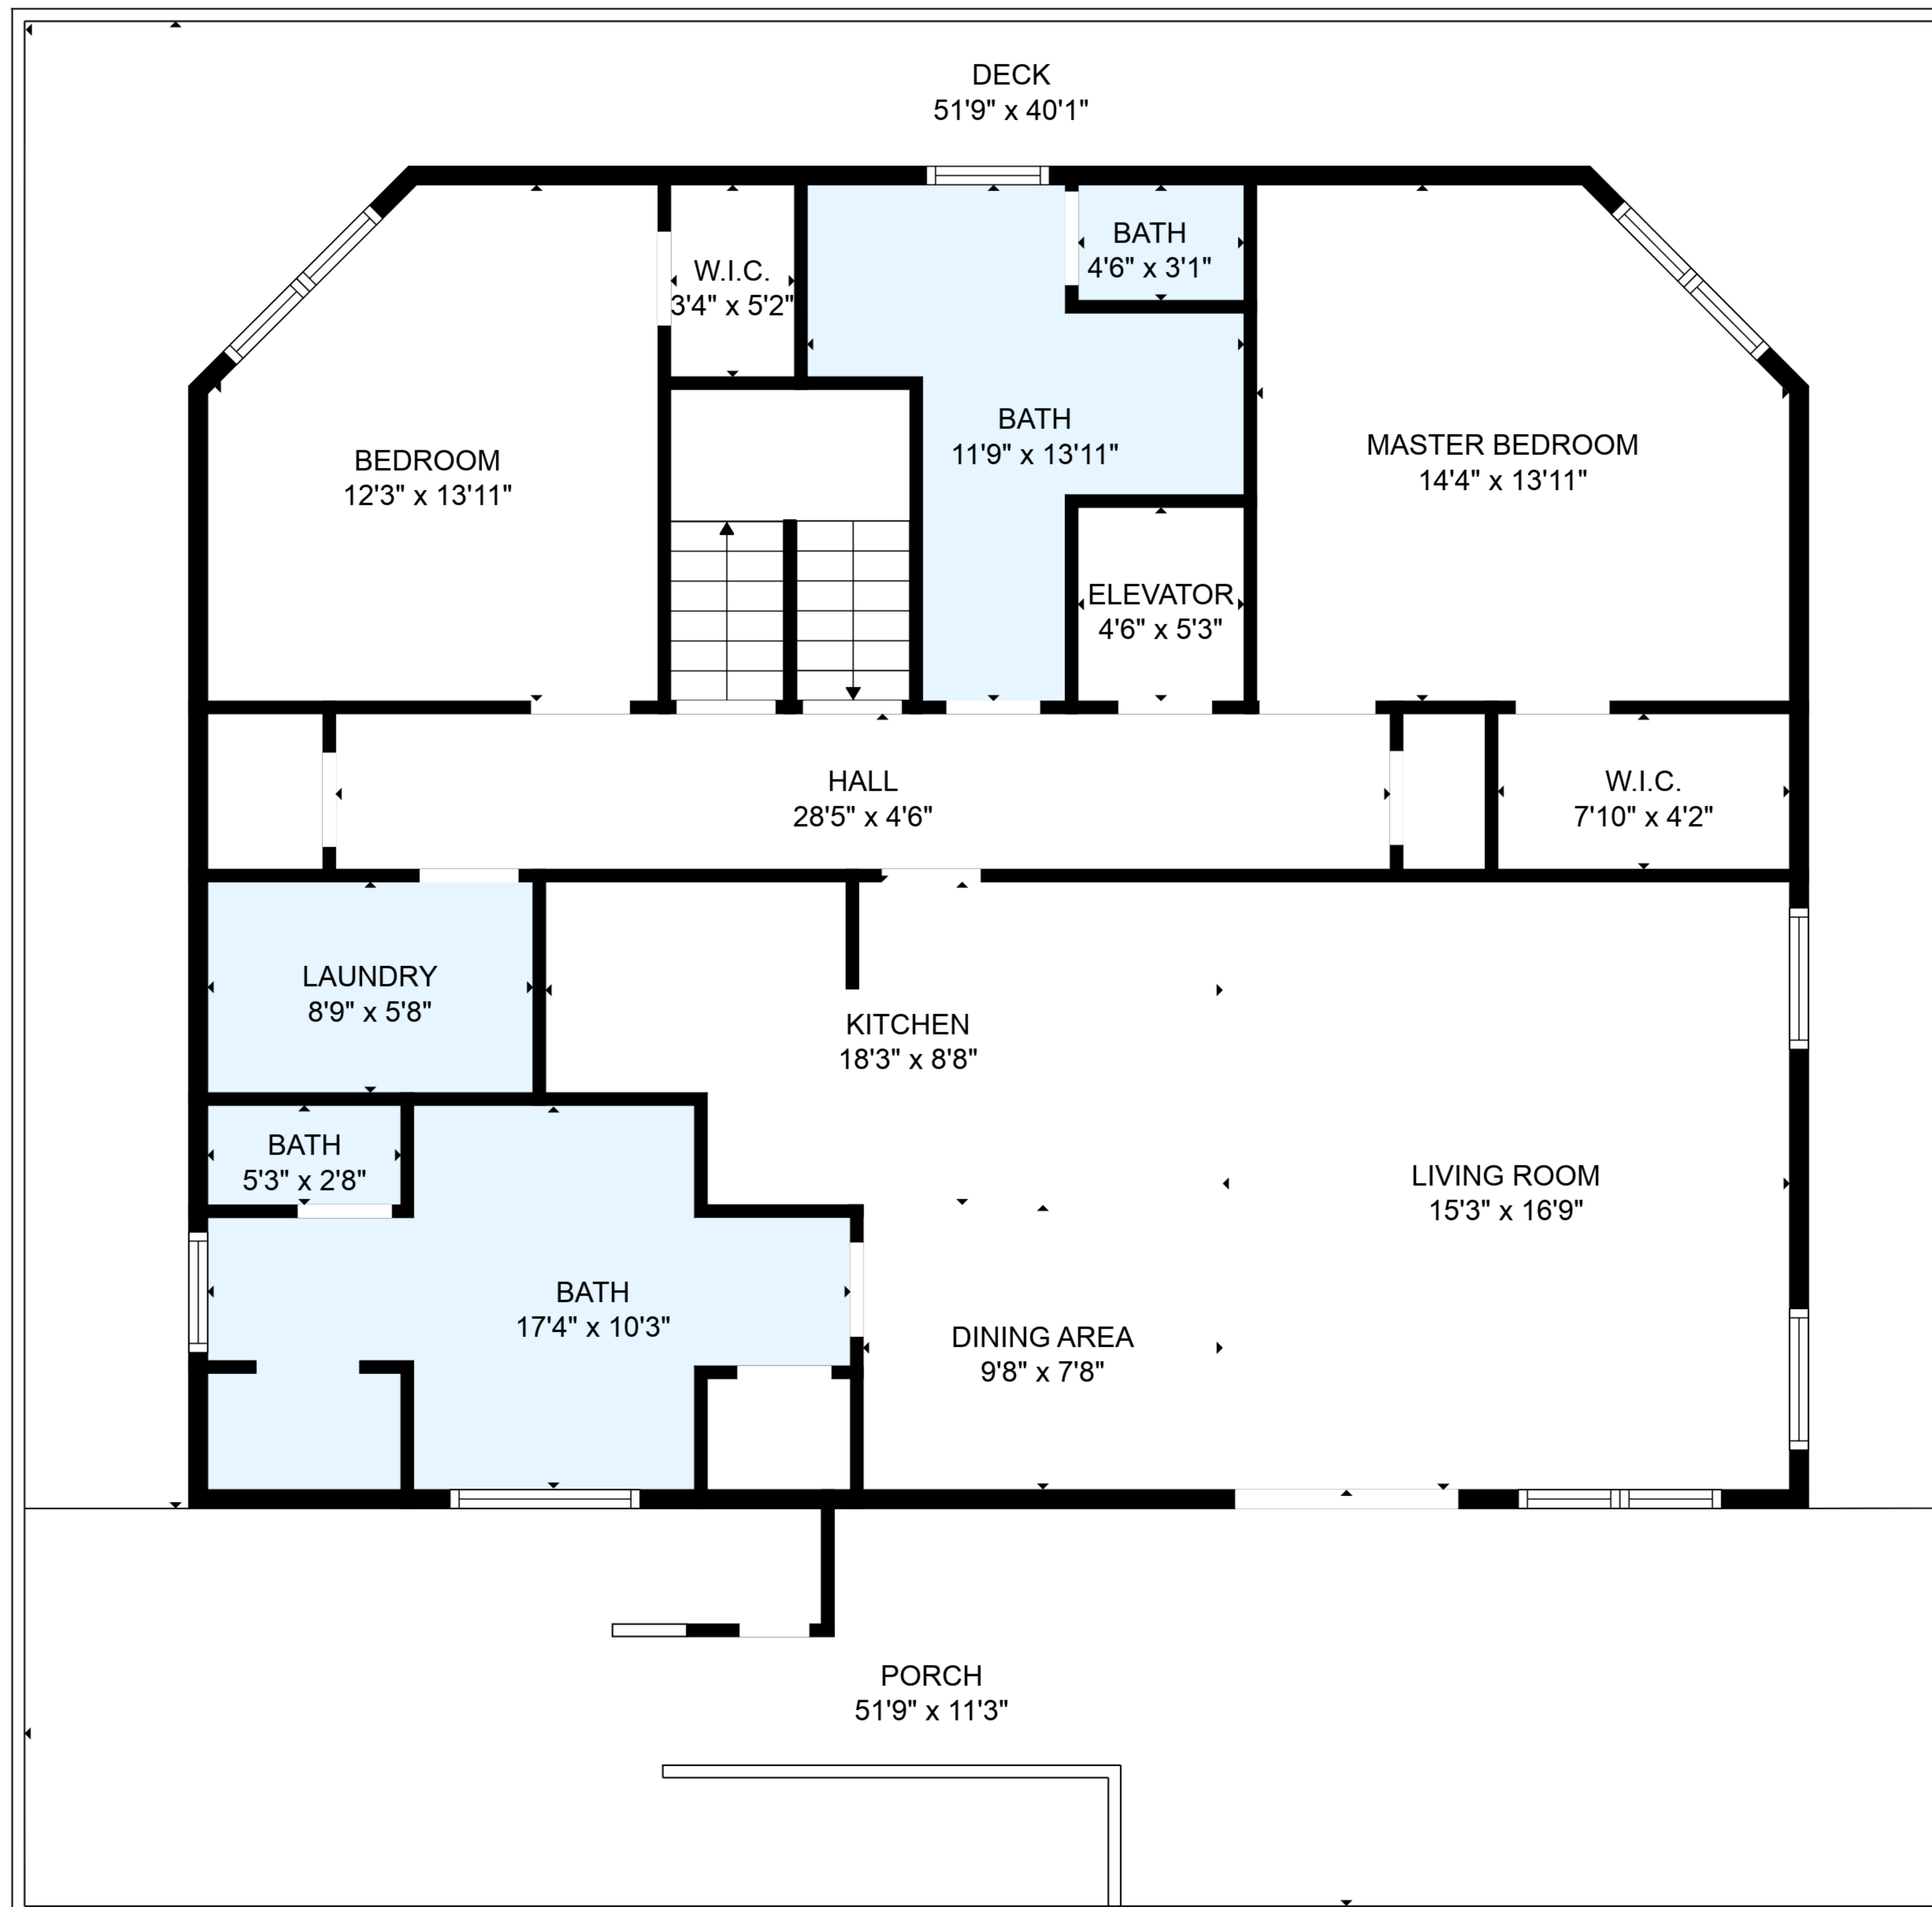

TOTAL: 3518 sq. ft

Below Ground: 0 sq. ft, FLOOR 2: 630 sq. ft, FLOOR 3: 1445 sq. ft, FLOOR 4: 1443 sq. ft
 EXCLUDED AREAS: GARAGE: 1428 sq. ft, ELEVATOR: 102 sq. ft, PATIO: 53 sq. ft,
 COVERED PATIO: 488 sq. ft, LOW CEILING: 195 sq. ft, OPEN TO BELOW: 616 sq. ft,
 COVERED DECK: 176 sq. ft, DECK: 533 sq. ft, PORCH: 555 sq. ft,
 BALCONY: 453 sq. ft