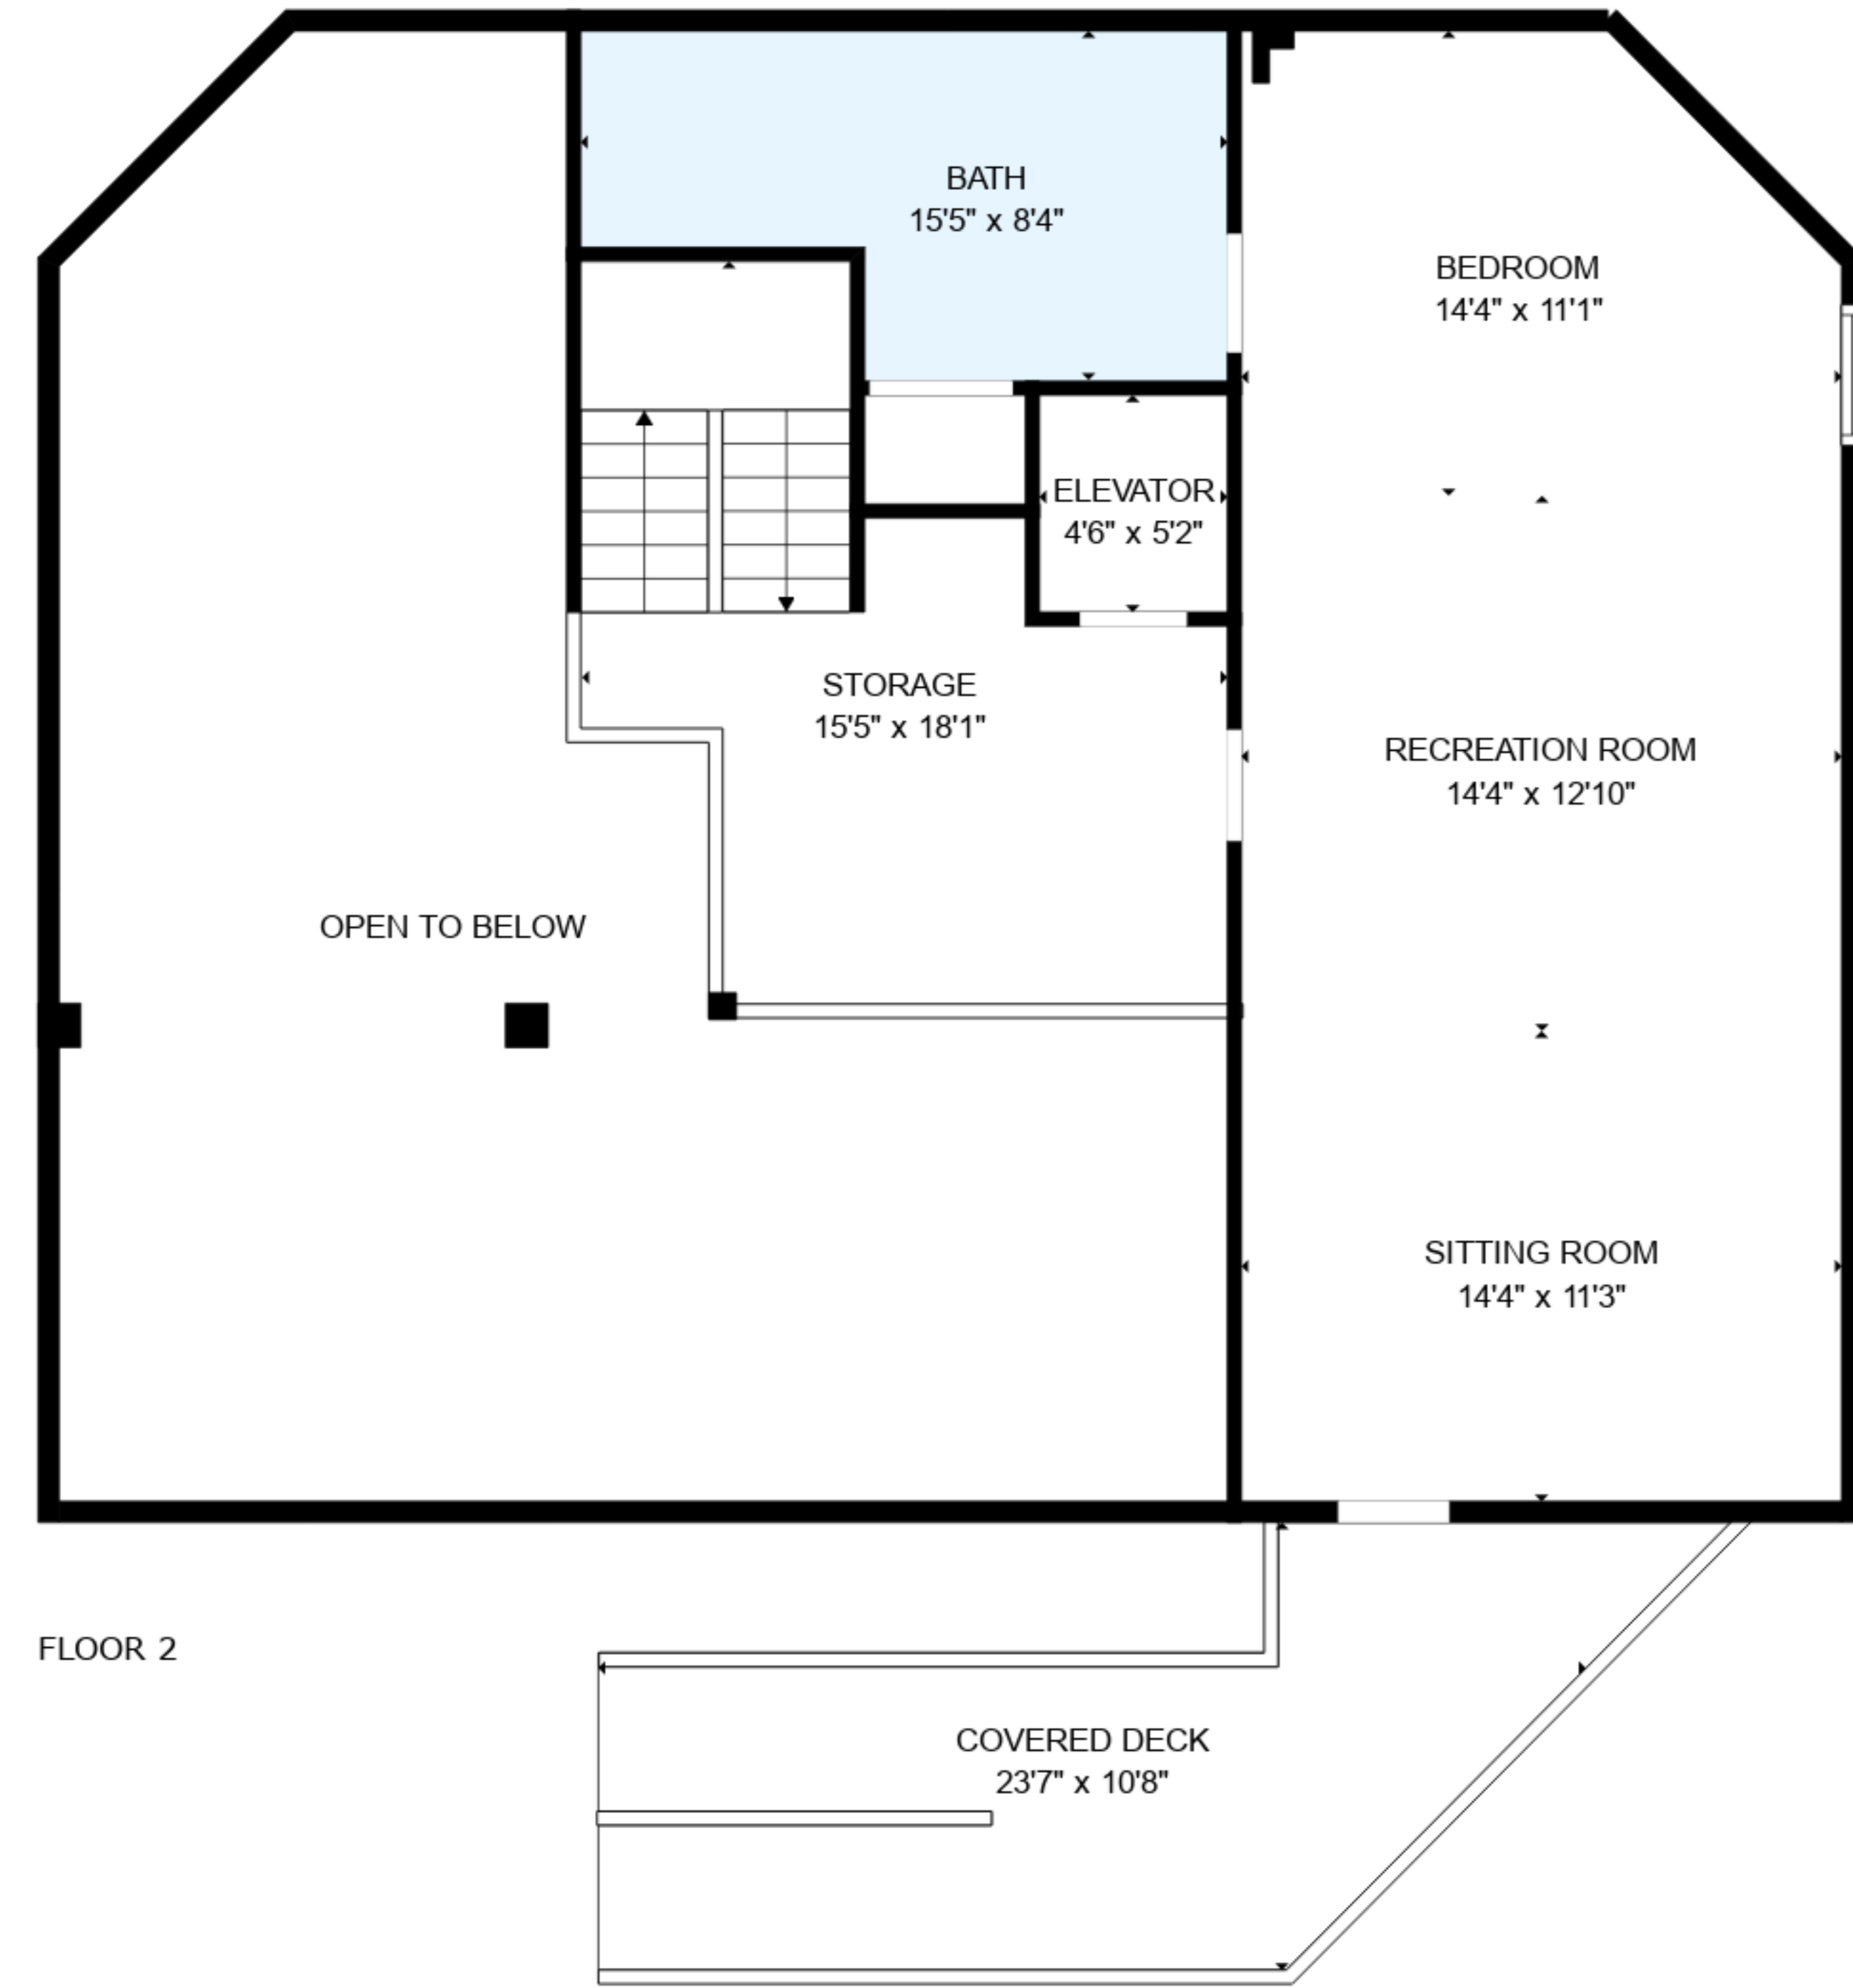

TOTAL: 3518 sq. ft

Below Ground: 0 sq. ft, FLOOR 2: 630 sq. ft, FLOOR 3: 1445 sq. ft, FLOOR 4: 1443 sq. ft
 EXCLUDED AREAS: GARAGE: 1428 sq. ft, ELEVATOR: 102 sq. ft, PATIO: 53 sq. ft,
 COVERED PATIO: 488 sq. ft, LOW CEILING: 195 sq. ft, OPEN TO BELOW: 616 sq. ft,
 COVERED DECK: 176 sq. ft, DECK: 533 sq. ft, PORCH: 555 sq. ft,
 BALCONY: 453 sq. ft

FLOOR 2

FLOOR 3

FLOOR 4

FLOOR 1

TOTAL: 3518 sq. ft

Below Ground: 0 sq. ft, FLOOR 2: 630 sq. ft, FLOOR 3: 1445 sq. ft, FLOOR 4: 1443 sq. ft
 EXCLUDED AREAS: GARAGE: 1428 sq. ft, ELEVATOR: 102 sq. ft, PATIO: 53 sq. ft,
 COVERED PATIO: 488 sq. ft, LOW CEILING: 195 sq. ft, OPEN TO BELOW: 616 sq. ft,
 COVERED DECK: 176 sq. ft, DECK: 533 sq. ft, PORCH: 555 sq. ft,
 BALCONY: 453 sq. ft