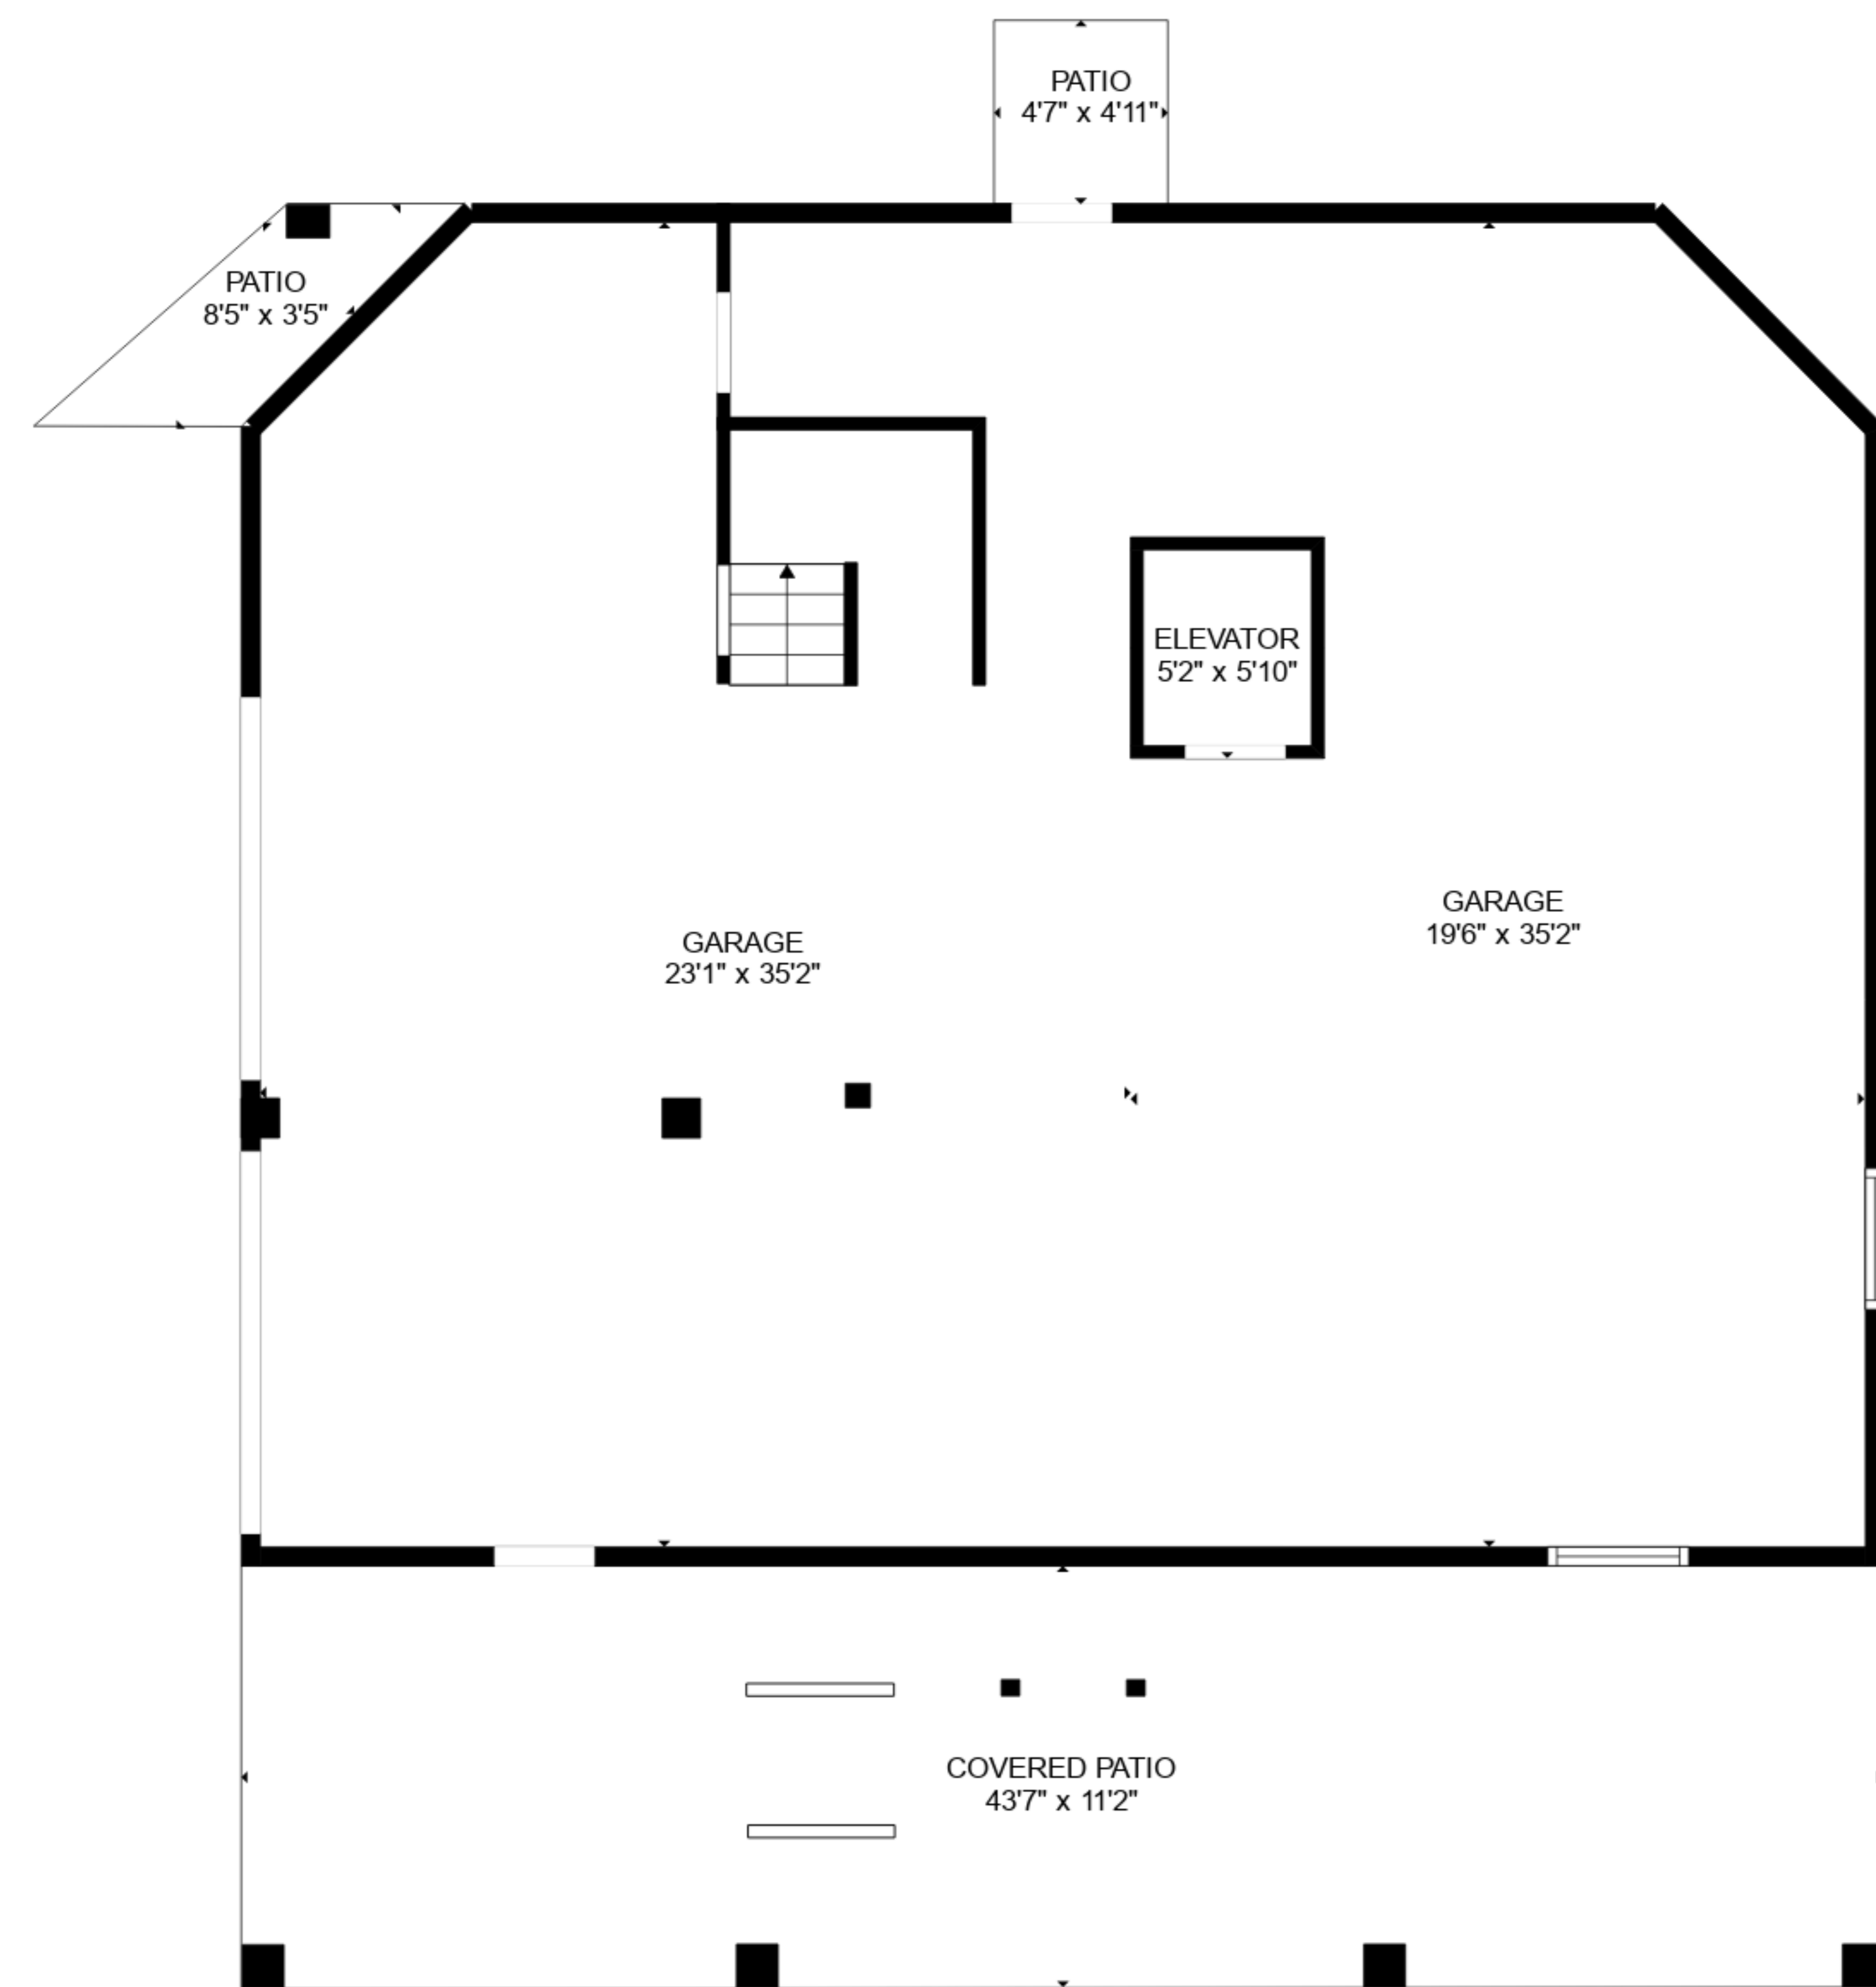

TOTAL: 3518 sq. ft

Below Ground: 0 sq. ft, FLOOR 2: 630 sq. ft, FLOOR 3: 1445 sq. ft, FLOOR 4: 1443 sq. ft
 EXCLUDED AREAS: GARAGE: 1428 sq. ft, ELEVATOR: 102 sq. ft, PATIO: 53 sq. ft,
 COVERED PATIO: 488 sq. ft, LOW CEILING: 195 sq. ft, OPEN TO BELOW: 616 sq. ft,
 COVERED DECK: 176 sq. ft, DECK: 533 sq. ft, PORCH: 555 sq. ft,
 BALCONY: 453 sq. ft

FLOOR 2

FLOOR 3

FLOOR 4

FLOOR 1

TOTAL: 3518 sq. ft

Below Ground: 0 sq. ft, FLOOR 2: 630 sq. ft, FLOOR 3: 1445 sq. ft, FLOOR 4: 1443 sq. ft
 EXCLUDED AREAS: GARAGE: 1428 sq. ft, ELEVATOR: 102 sq. ft, PATIO: 53 sq. ft,
 COVERED PATIO: 488 sq. ft, LOW CEILING: 195 sq. ft, OPEN TO BELOW: 616 sq. ft,
 COVERED DECK: 176 sq. ft, DECK: 533 sq. ft, PORCH: 555 sq. ft,
 BALCONY: 453 sq. ft