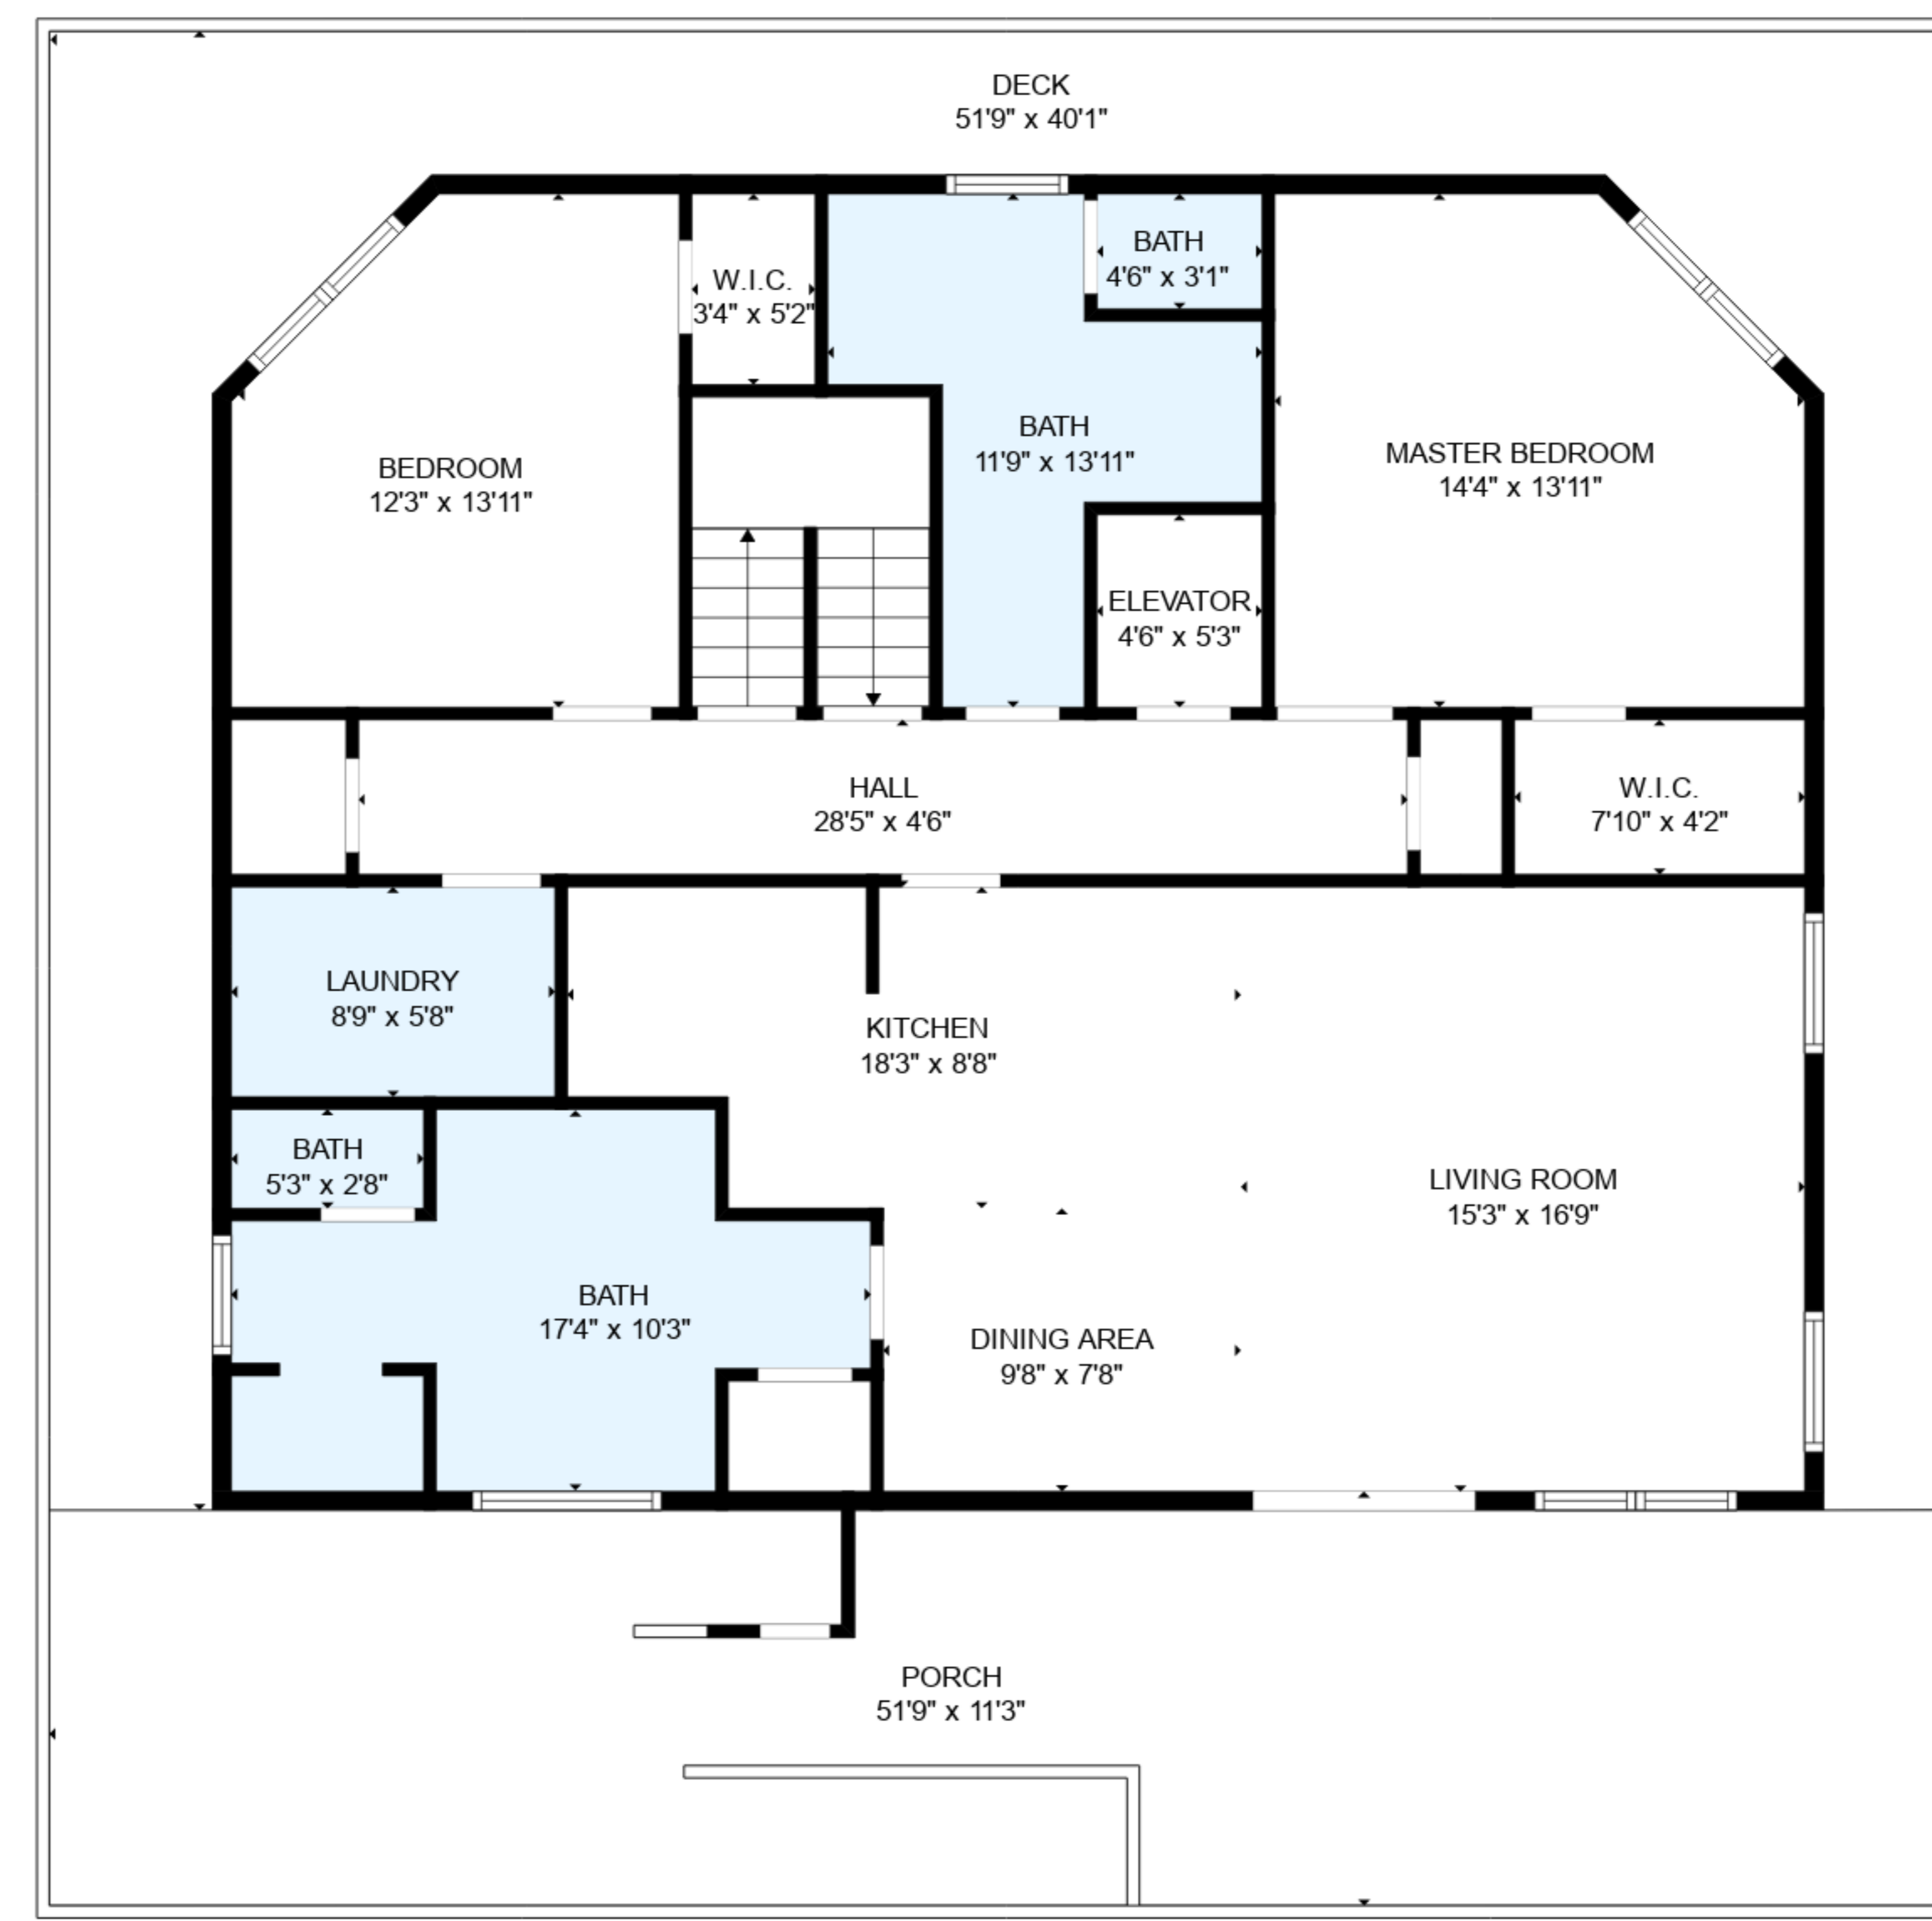

FLOOR 3

TOTAL: 3518 sq. ft

Below Ground: 0 sq. ft, FLOOR 2: 630 sq. ft, FLOOR 3: 1445 sq. ft, FLOOR 4: 1443 sq. ft
EXCLUDED AREAS: GARAGE: 1428 sq. ft, ELEVATOR: 102 sq. ft, PATIO: 53 sq. ft,
COVERED PATIO: 488 sq. ft, LOW CEILING: 195 sq. ft, OPEN TO BELOW: 616 sq. ft,
COVERED DECK: 176 sq. ft, DECK: 533 sq. ft, PORCH: 555 sq. ft,
BALCONY: 453 sq. ft