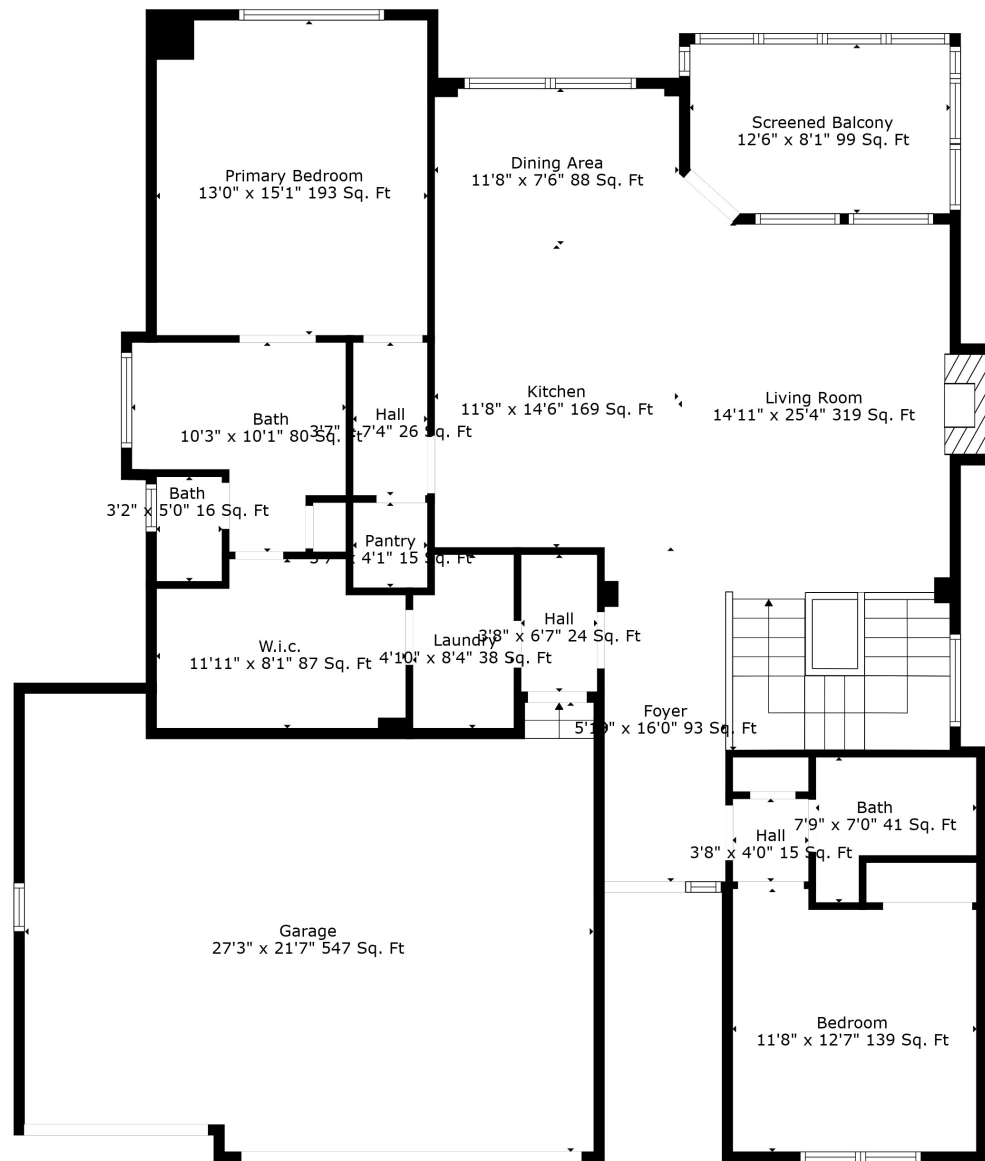

Total scanned area: 3740 sq. ft

Measurements Are Calculated By Cubicasa Technology. Deemed Highly Reliable But Not Guaranteed.

Total scanned area: 3740 sq. ft

Measurements Are Calculated By Cubicasa Technology. Deemed Highly Reliable But Not Guaranteed.

Total scanned area: 3740 sq. ft

Measurements Are Calculated By Cubicasa Technology. Deemed Highly Reliable But Not Guaranteed.