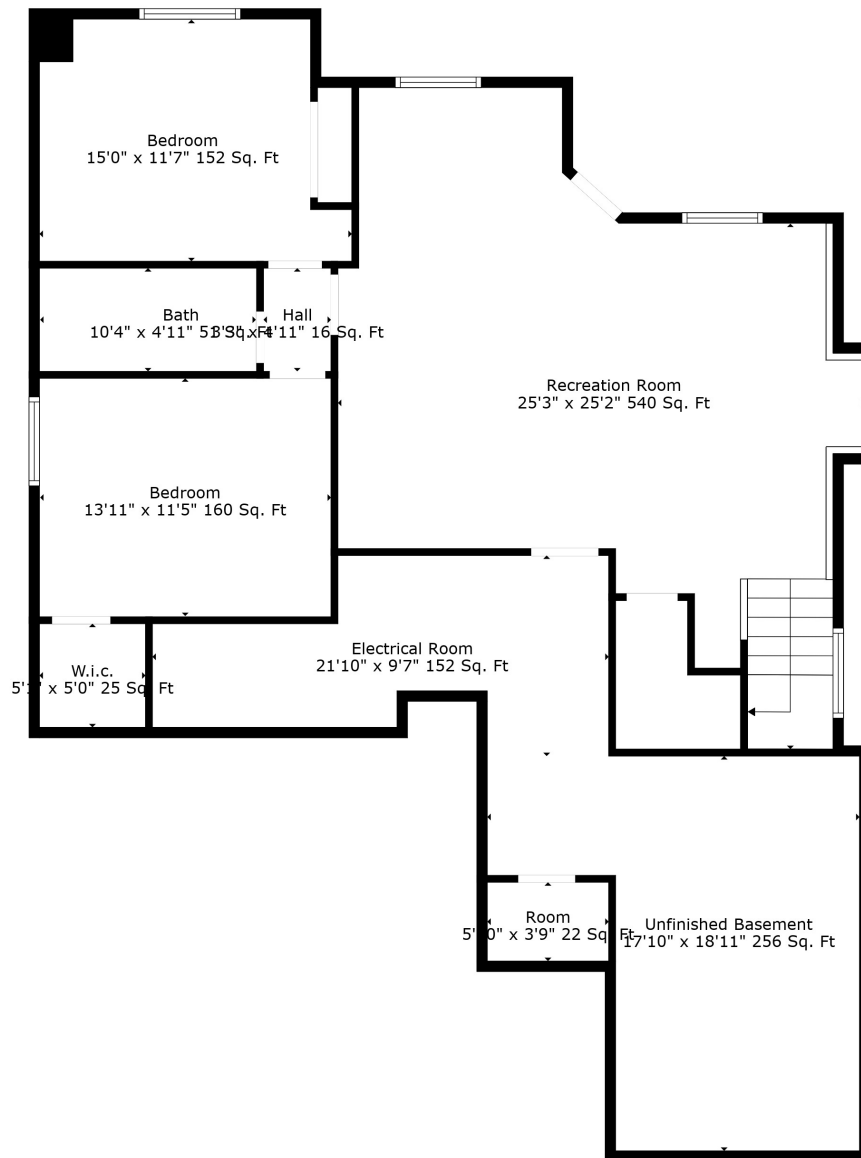

Total scanned area: 3740 sq. ft

Measurements Are Calculated By Cubicasa Technology. Deemed Highly Reliable But Not Guaranteed.

Total scanned area: 3740 sq. ft

Measurements Are Calculated By Cubicasa Technology. Deemed Highly Reliable But Not Guaranteed.

Total scanned area: 3740 sq. ft

Measurements Are Calculated By Cubicasa Technology. Deemed Highly Reliable But Not Guaranteed.