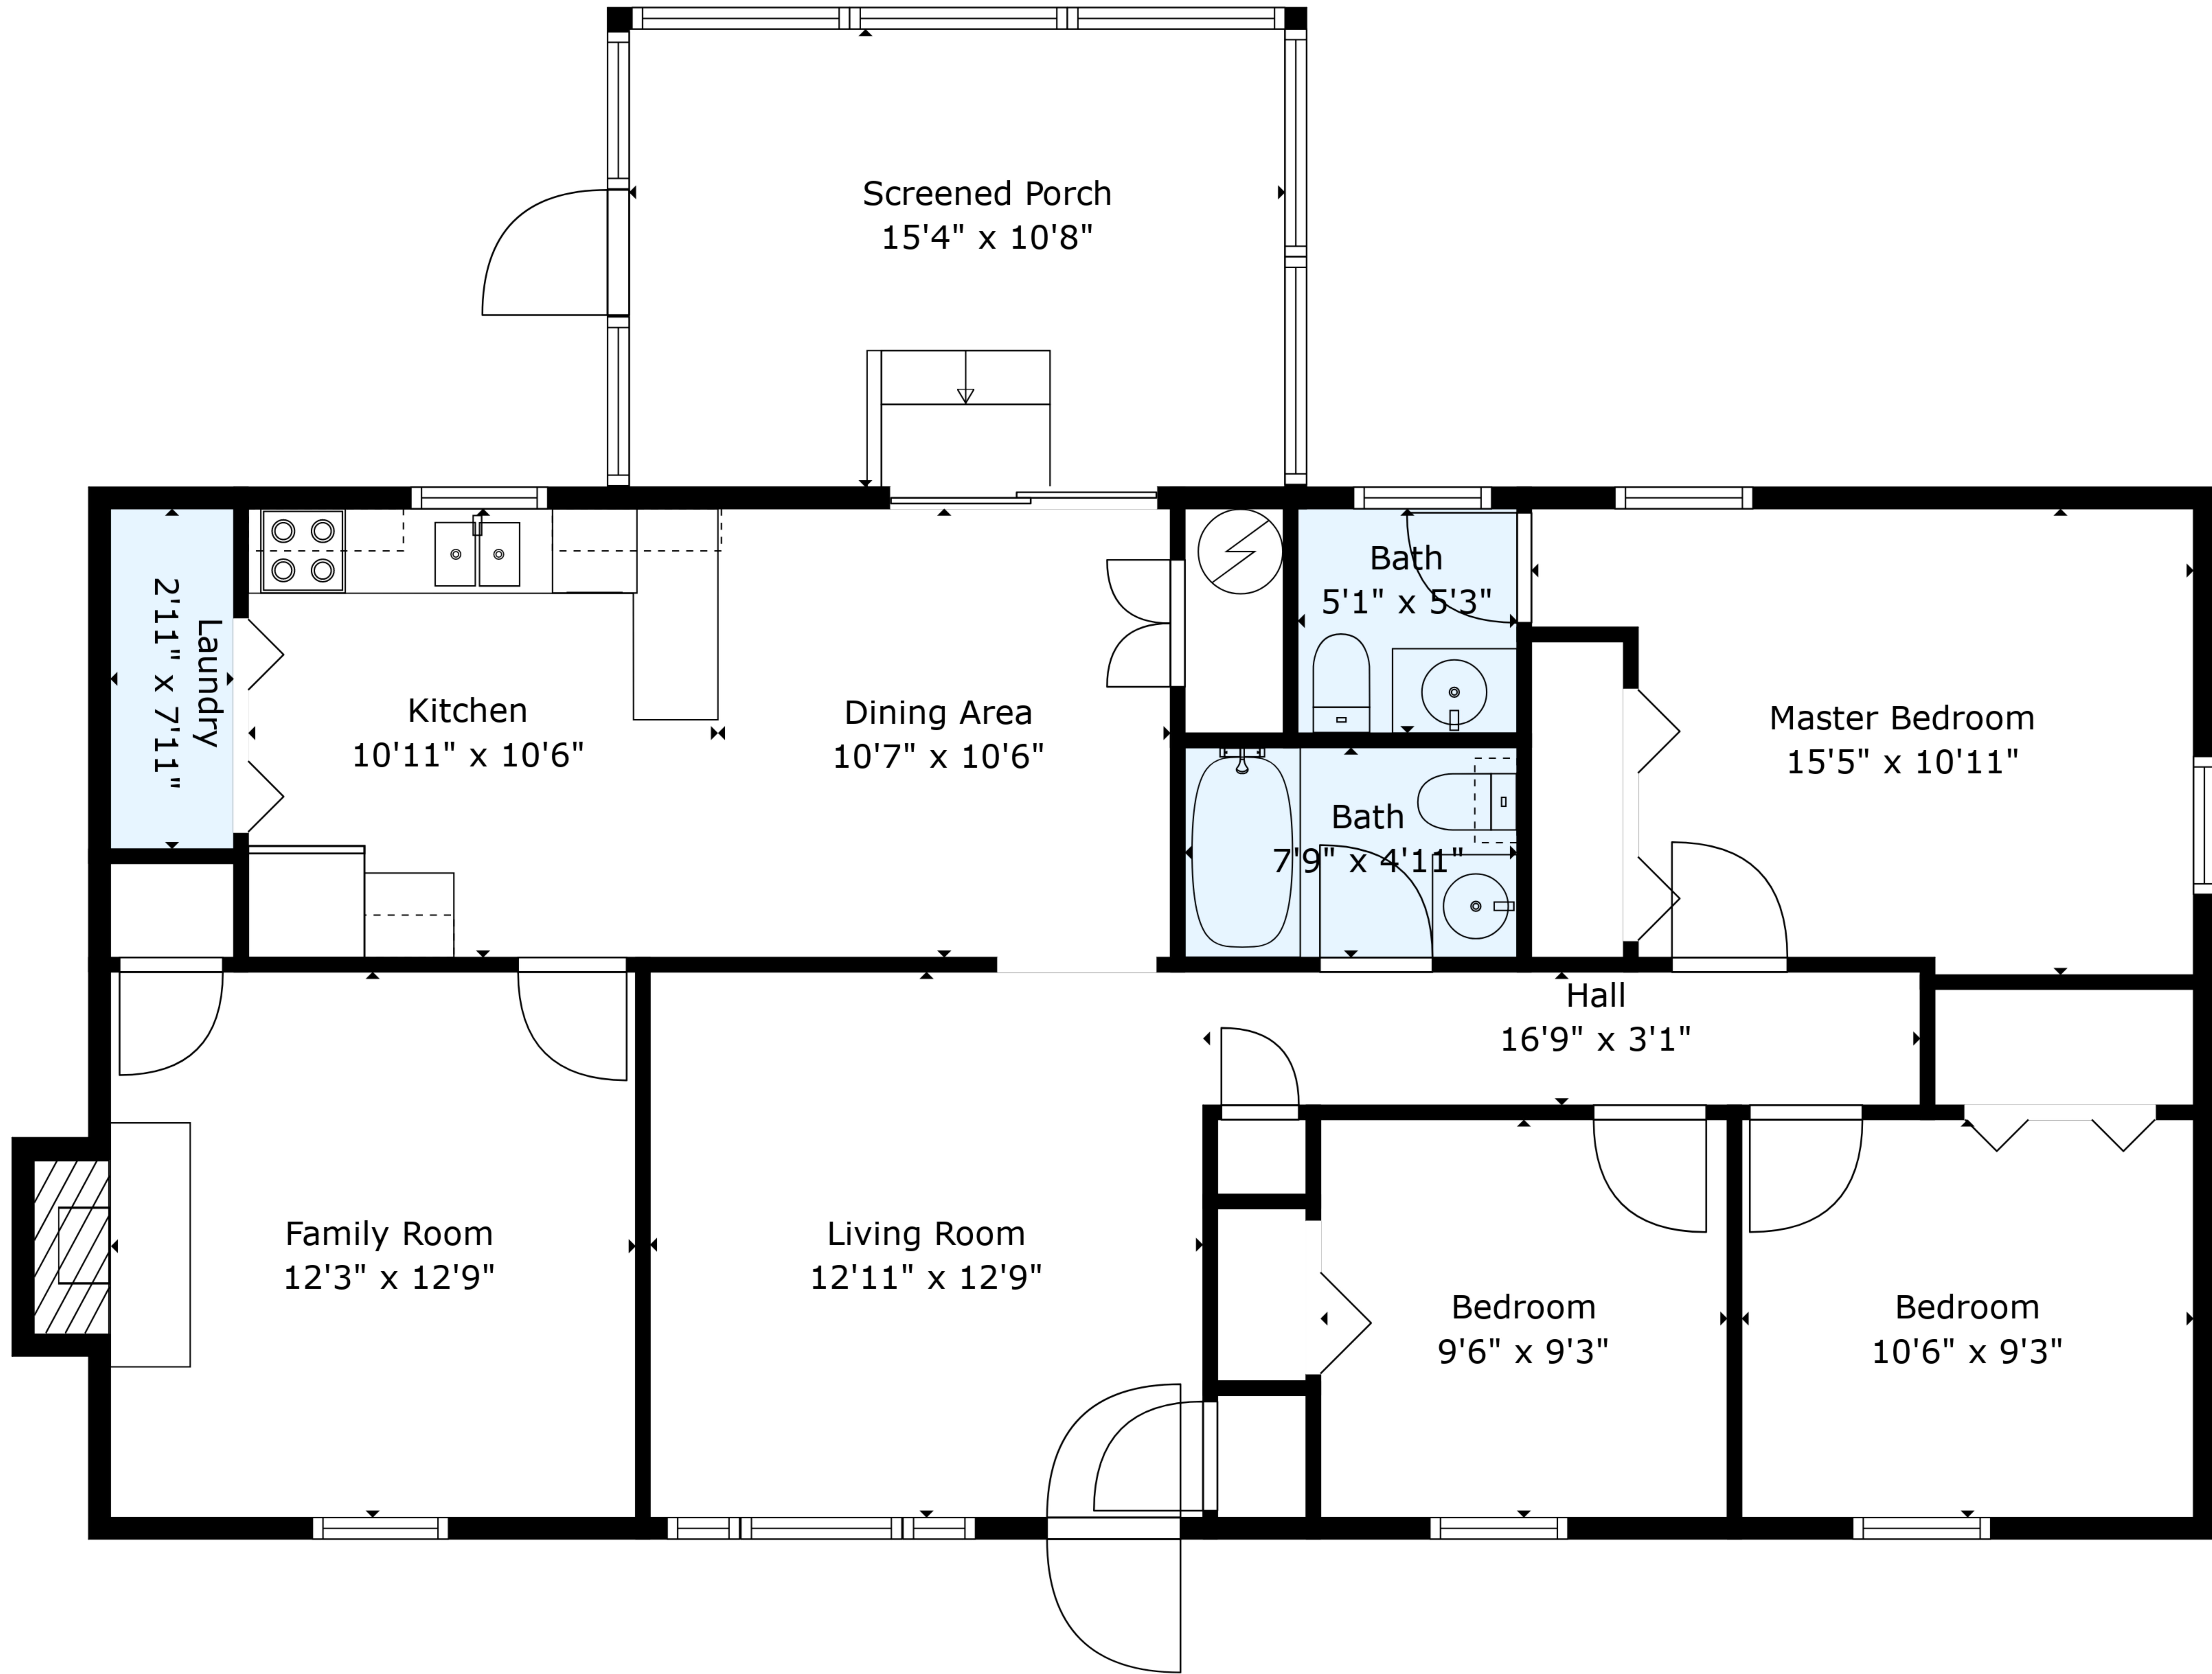

TOTAL: 1147 sq. ft

FLOOR 1: 1147 sq. ft

EXCLUDED AREAS: SCREENED PORCH: 163 sq. ft, FIREPLACE: 9 sq. ft

Floor Plan Created By Cubicasa App. Measurements Deemed Highly Reliable But Not Guaranteed.

TOTAL: 1147 sq. ft

FLOOR 1: 1147 sq. ft

EXCLUDED AREAS: SCREENED PORCH: 163 sq. ft, FIREPLACE: 9 sq. ft

Floor Plan Created By Cubicasa App. Measurements Deemed Highly Reliable But Not Guaranteed.