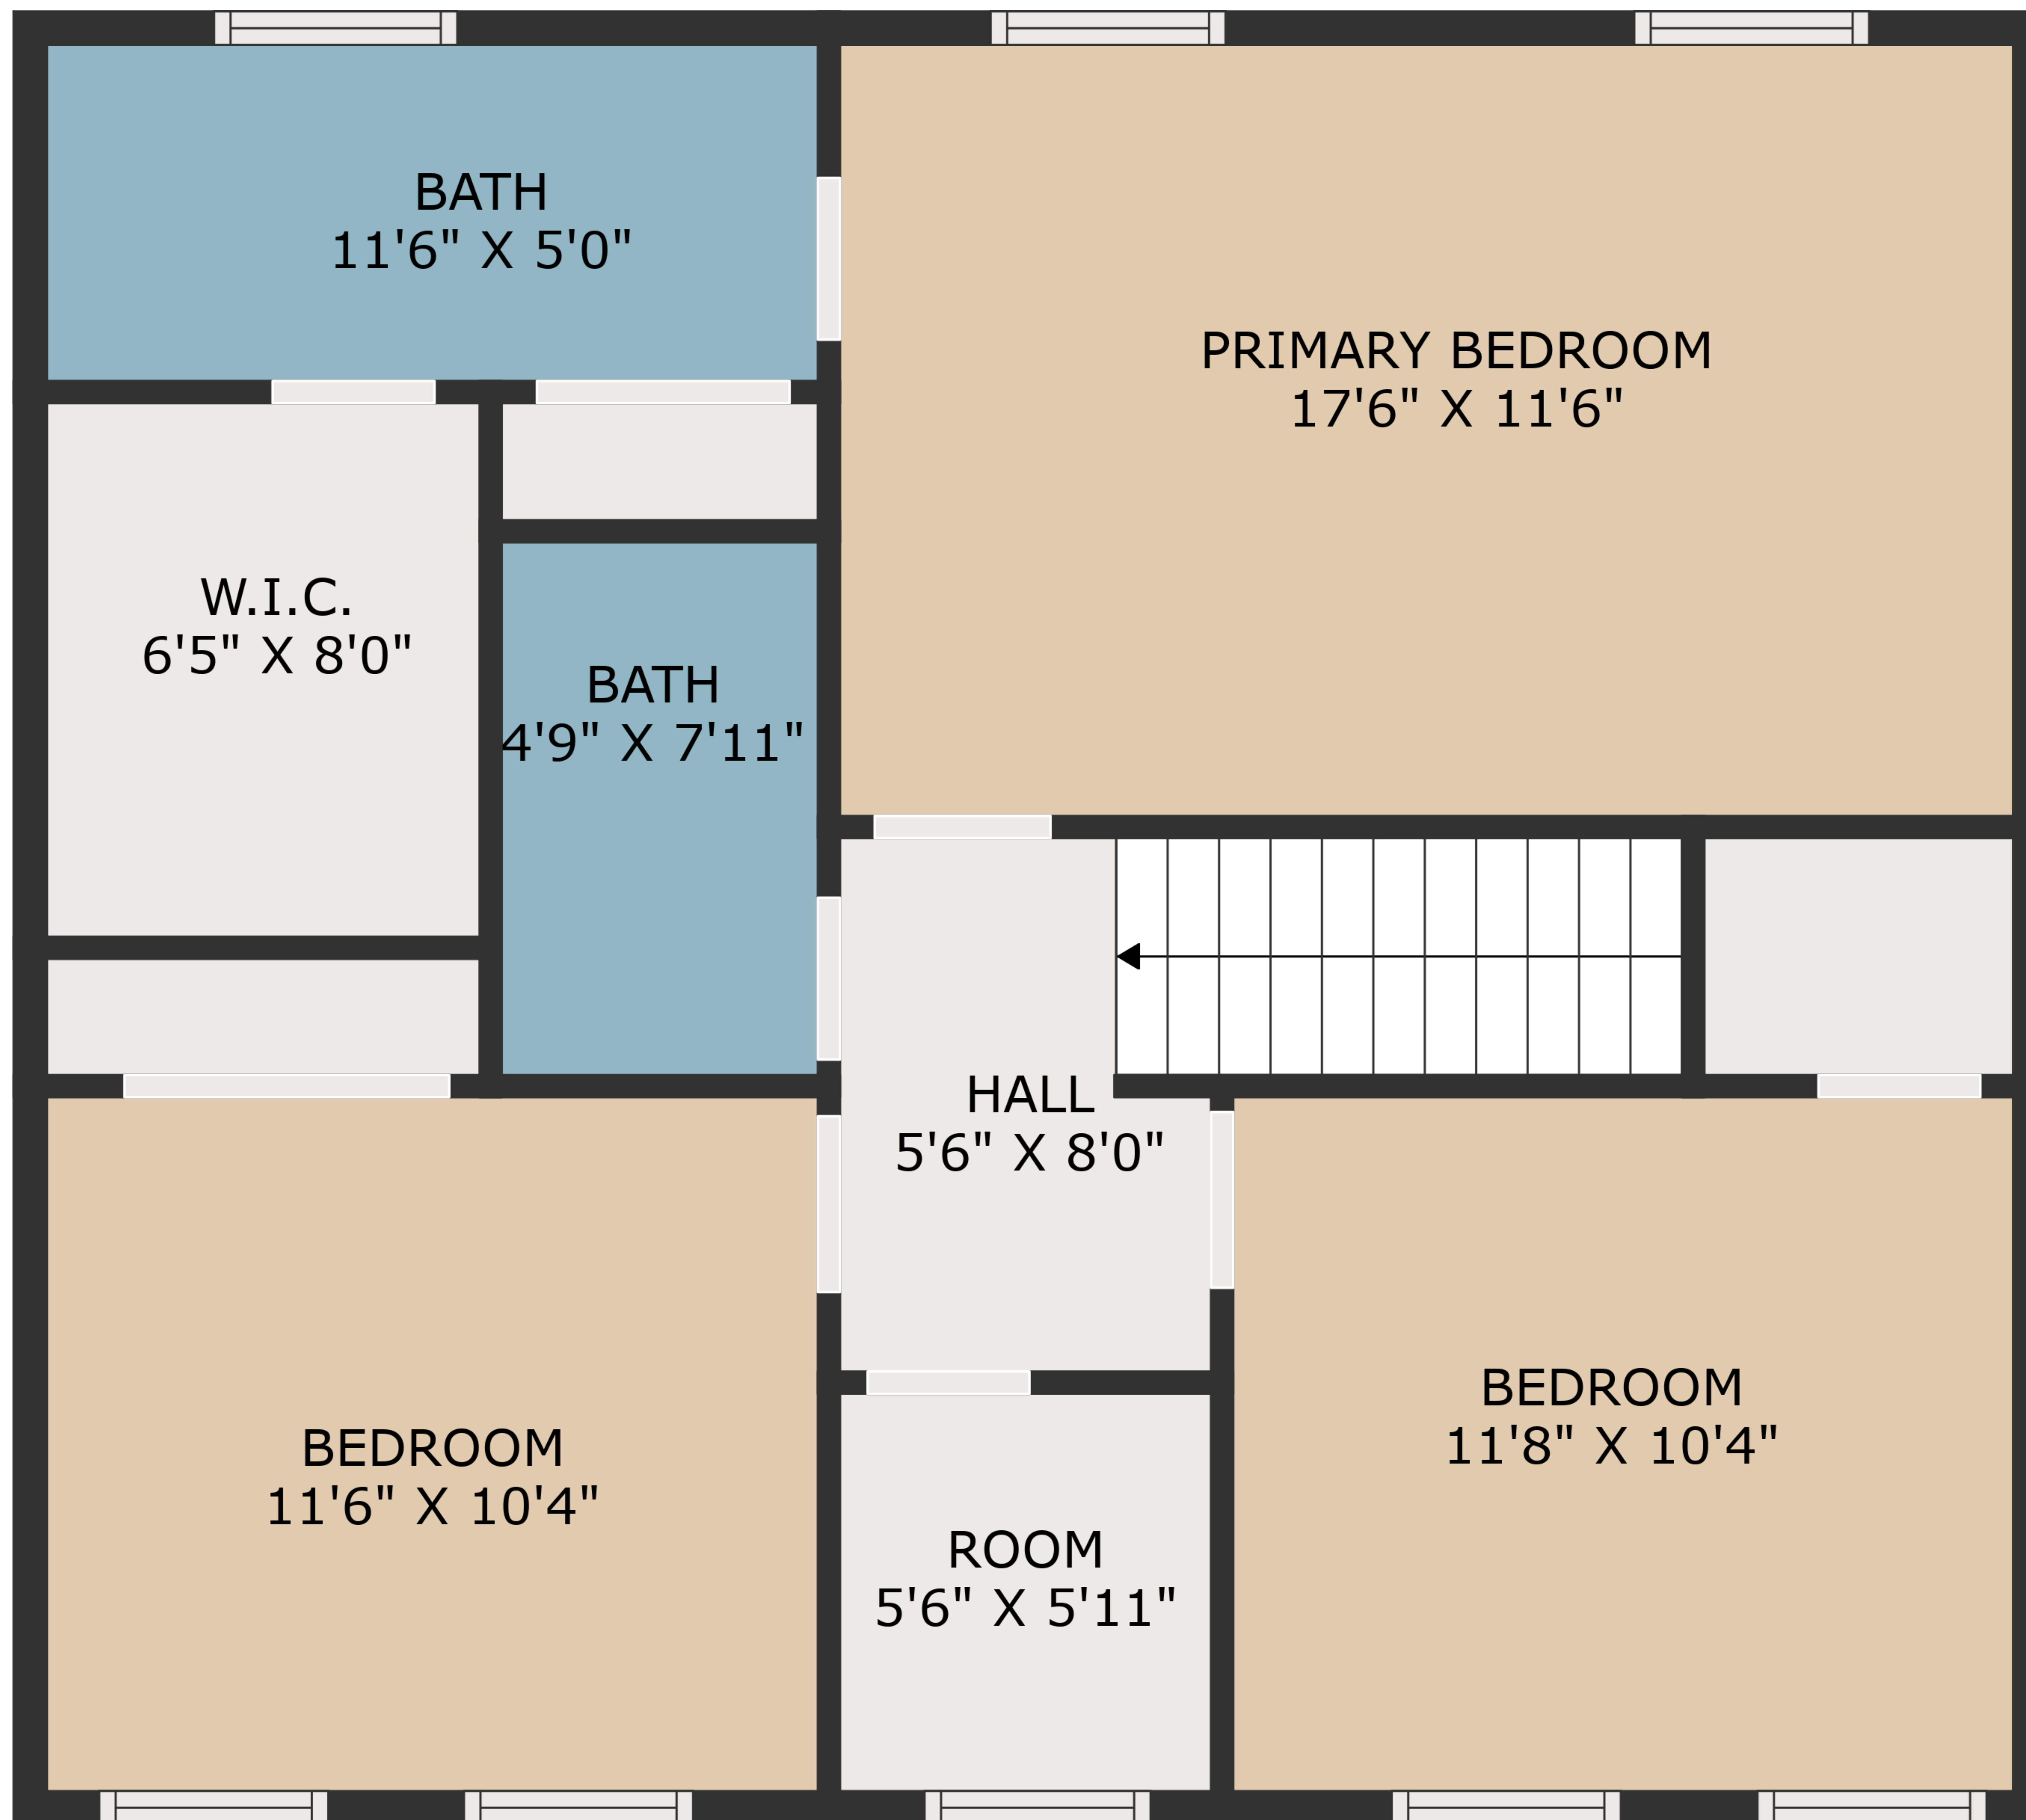

TOTAL: 2264 sq. ft

BELOW GROUND: 691 sq. ft, FLOOR 2: 806 sq. ft, FLOOR 3: 767 sq. ft
EXCLUDED AREAS: GARAGE: 360 sq. ft

MEASUREMENTS ARE DEEMED HIGHLY RELIABLE BUT NOT GUARANTEED.

TOTAL: 2264 sq. ft
BELOW GROUND: 691 sq. ft, FLOOR 2: 806 sq. ft, FLOOR 3: 767 sq. ft
EXCLUDED AREAS: GARAGE: 360 sq. ft

MEASUREMENTS ARE DEEMED HIGHLY RELIABLE BUT NOT GUARANTEED.

TOTAL: 2264 sq. ft

BELOW GROUND: 691 sq. ft, FLOOR 2: 806 sq. ft, FLOOR 3: 767 sq. ft
EXCLUDED AREAS: GARAGE: 360 sq. ft

MEASUREMENTS ARE DEEMED HIGHLY RELIABLE BUT NOT GUARANTEED.

FLOOR 2

FLOOR 3

FLOOR 1

TOTAL: 2264 sq. ft
 BELOW GROUND: 691 sq. ft, FLOOR 2: 806 sq. ft, FLOOR 3: 767 sq. ft
 EXCLUDED AREAS: GARAGE: 360 sq. ft

MEASUREMENTS ARE DEEMED HIGHLY RELIABLE BUT NOT GUARANTEED.