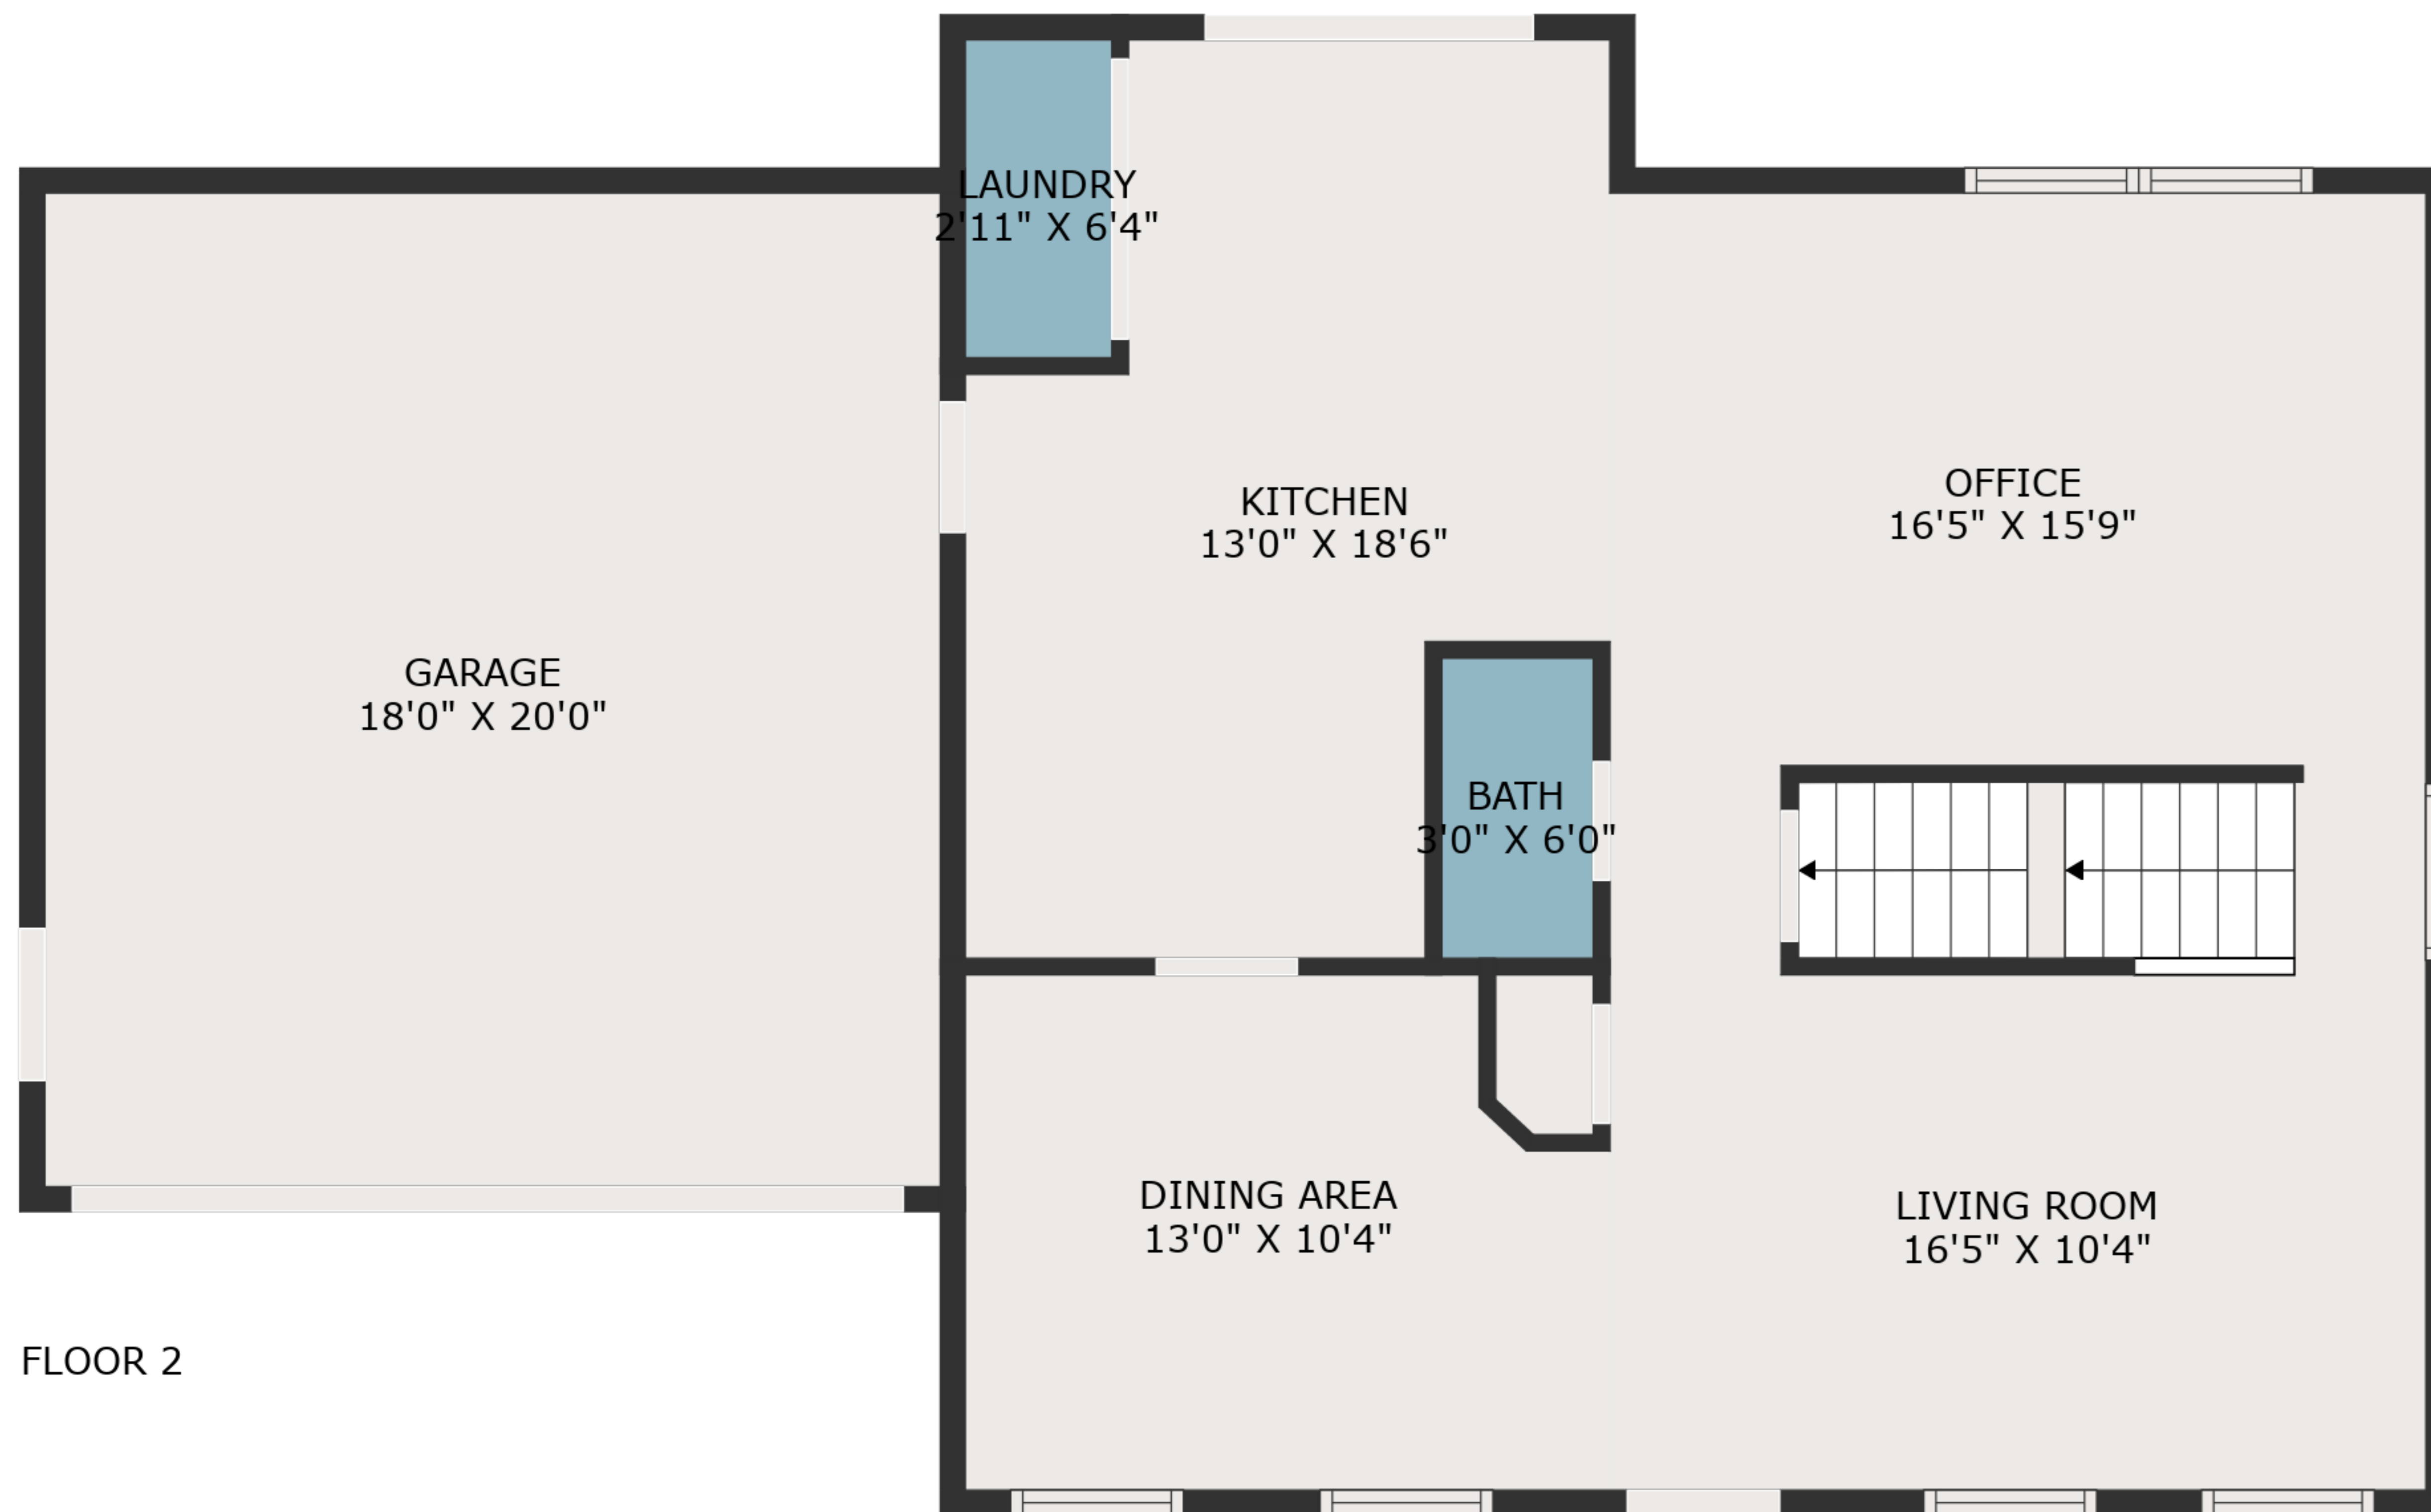

TOTAL: 2264 sq. ft

BELOW GROUND: 691 sq. ft, FLOOR 2: 806 sq. ft, FLOOR 3: 767 sq. ft
EXCLUDED AREAS: GARAGE: 360 sq. ft

MEASUREMENTS ARE DEEMED HIGHLY RELIABLE BUT NOT GUARANTEED.

TOTAL: 2264 sq. ft
BELOW GROUND: 691 sq. ft, FLOOR 2: 806 sq. ft, FLOOR 3: 767 sq. ft
EXCLUDED AREAS: GARAGE: 360 sq. ft

MEASUREMENTS ARE DEEMED HIGHLY RELIABLE BUT NOT GUARANTEED.

TOTAL: 2264 sq. ft

BELOW GROUND: 691 sq. ft, FLOOR 2: 806 sq. ft, FLOOR 3: 767 sq. ft
EXCLUDED AREAS: GARAGE: 360 sq. ft

MEASUREMENTS ARE DEEMED HIGHLY RELIABLE BUT NOT GUARANTEED.

FLOOR 2

FLOOR 3

FLOOR 1

TOTAL: 2264 sq. ft
 BELOW GROUND: 691 sq. ft, FLOOR 2: 806 sq. ft, FLOOR 3: 767 sq. ft
 EXCLUDED AREAS: GARAGE: 360 sq. ft

MEASUREMENTS ARE DEEMED HIGHLY RELIABLE BUT NOT GUARANTEED.