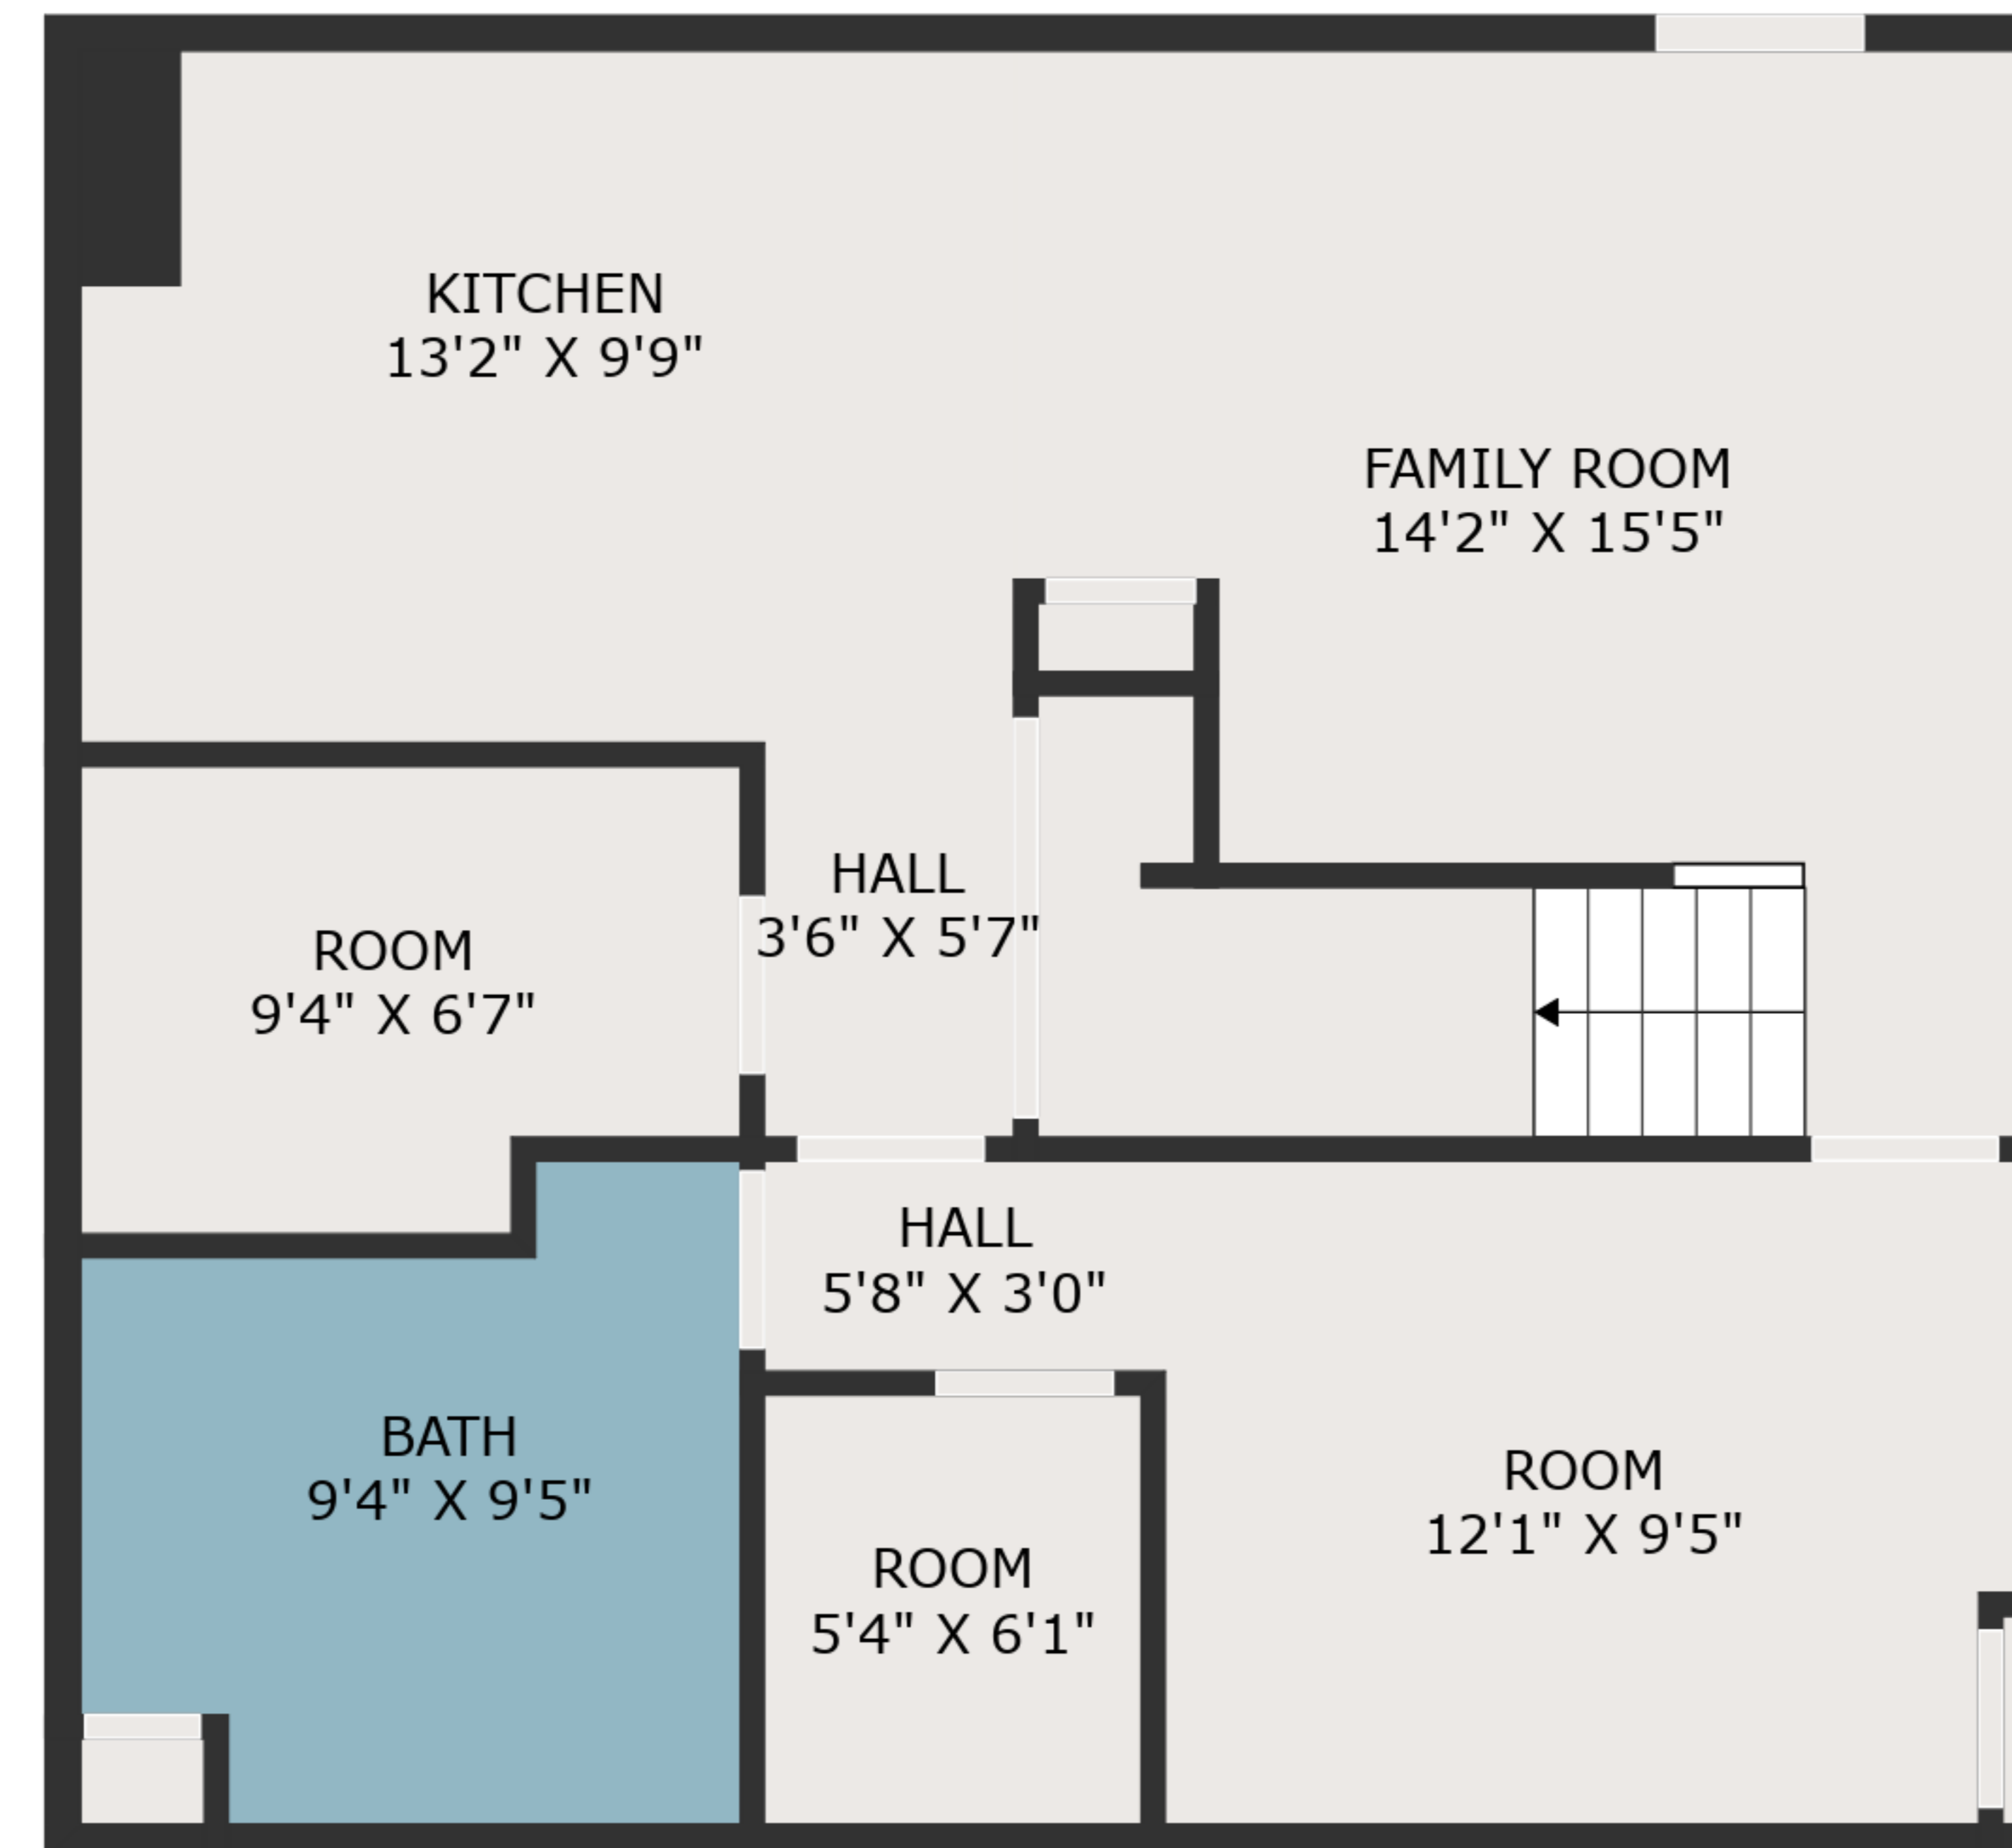

TOTAL: 2264 sq. ft

BELOW GROUND: 691 sq. ft, FLOOR 2: 806 sq. ft, FLOOR 3: 767 sq. ft
EXCLUDED AREAS: GARAGE: 360 sq. ft

MEASUREMENTS ARE DEEMED HIGHLY RELIABLE BUT NOT GUARANTEED.

TOTAL: 2264 sq. ft
BELOW GROUND: 691 sq. ft, FLOOR 2: 806 sq. ft, FLOOR 3: 767 sq. ft
EXCLUDED AREAS: GARAGE: 360 sq. ft

MEASUREMENTS ARE DEEMED HIGHLY RELIABLE BUT NOT GUARANTEED.

TOTAL: 2264 sq. ft

BELOW GROUND: 691 sq. ft, FLOOR 2: 806 sq. ft, FLOOR 3: 767 sq. ft
EXCLUDED AREAS: GARAGE: 360 sq. ft

MEASUREMENTS ARE DEEMED HIGHLY RELIABLE BUT NOT GUARANTEED.

FLOOR 2

FLOOR 3

FLOOR 1

TOTAL: 2264 sq. ft
 BELOW GROUND: 691 sq. ft, FLOOR 2: 806 sq. ft, FLOOR 3: 767 sq. ft
 EXCLUDED AREAS: GARAGE: 360 sq. ft

MEASUREMENTS ARE DEEMED HIGHLY RELIABLE BUT NOT GUARANTEED.