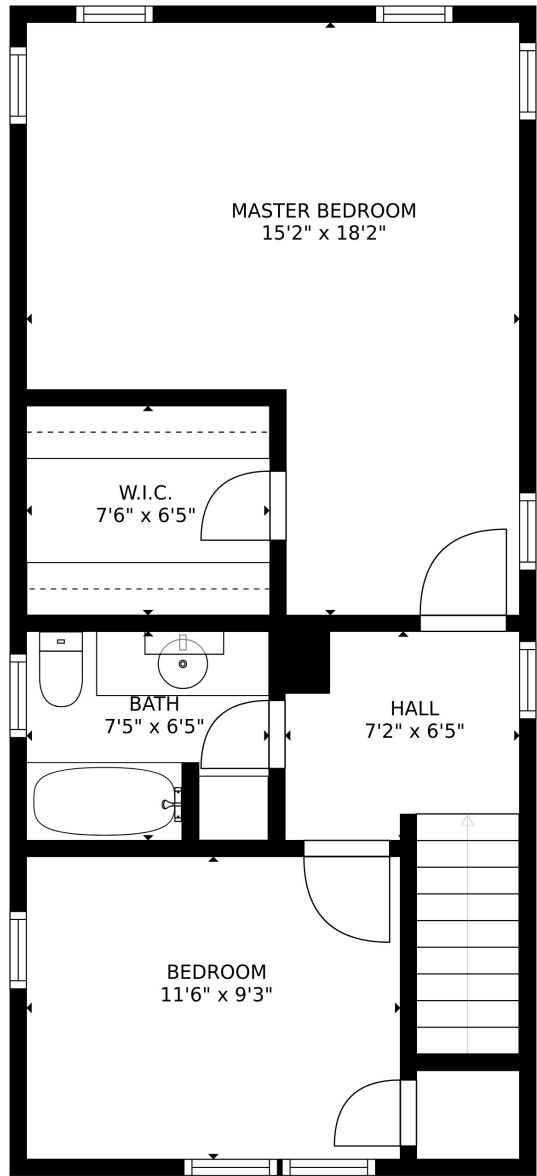

FLOOR 1

FLOOR 2

FLOOR 3

SIZES AND DIMENSIONS ARE APPROXIMATE, ACTUAL MAY VARY.

276 Franklin Ave
Sea Cliff, NY 11579

Main Floor

SIZES AND DIMENSIONS ARE APPROXIMATE, ACTUAL MAY VARY.

Second Floor

SIZES AND DIMENSIONS ARE APPROXIMATE, ACTUAL MAY VARY.

**276 Franklin Ave
Sea Cliff, NY 11579**

Basement

SIZES AND DIMENSIONS ARE APPROXIMATE, ACTUAL MAY VARY.