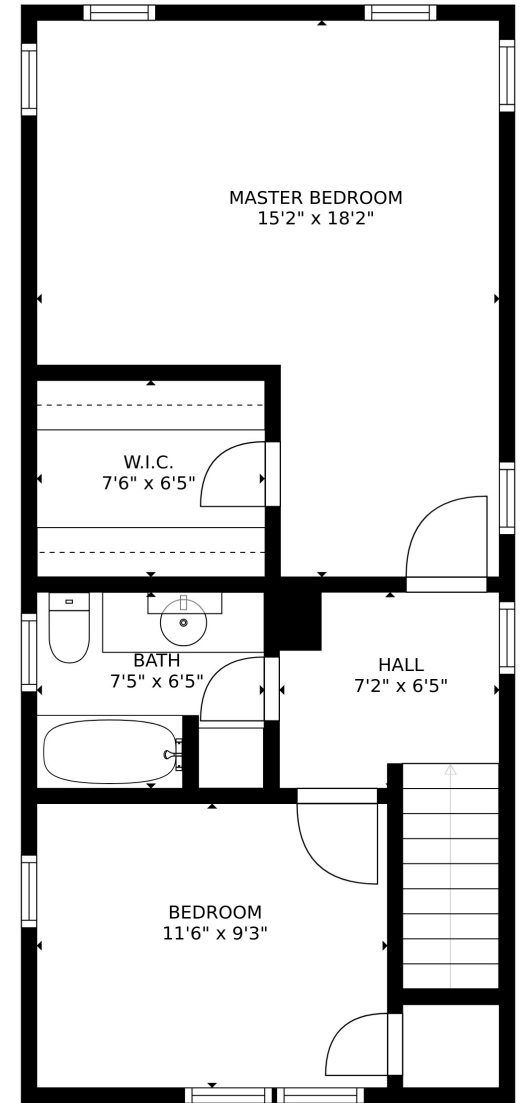

FLOOR 1

FLOOR 2

FLOOR 3

SIZES AND DIMENSIONS ARE APPROXIMATE, ACTUAL MAY VARY.

276 Franklin Ave
Sea Cliff, NY 11579

Main Floor

SIZES AND DIMENSIONS ARE APPROXIMATE, ACTUAL MAY VARY.

Second Floor

SIZES AND DIMENSIONS ARE APPROXIMATE, ACTUAL MAY VARY.

**276 Franklin Ave
Sea Cliff, NY 11579**

Basement

SIZES AND DIMENSIONS ARE APPROXIMATE, ACTUAL MAY VARY.