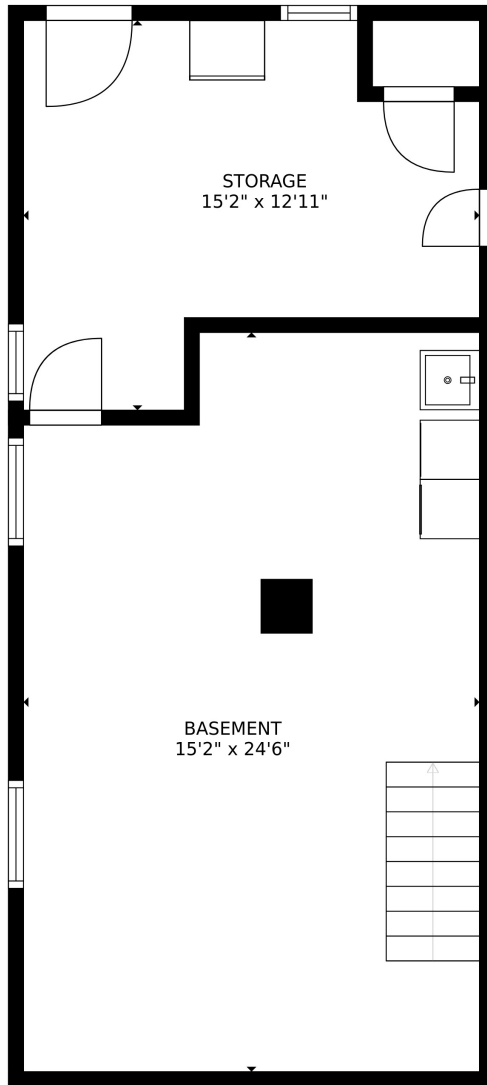

FLOOR 1

FLOOR 2

FLOOR 3

SIZES AND DIMENSIONS ARE APPROXIMATE, ACTUAL MAY VARY.

276 Franklin Ave
Sea Cliff, NY 11579

Main Floor

SIZES AND DIMENSIONS ARE APPROXIMATE, ACTUAL MAY VARY.

Second Floor

SIZES AND DIMENSIONS ARE APPROXIMATE, ACTUAL MAY VARY.

**276 Franklin Ave
Sea Cliff, NY 11579**

Basement

SIZES AND DIMENSIONS ARE APPROXIMATE, ACTUAL MAY VARY.