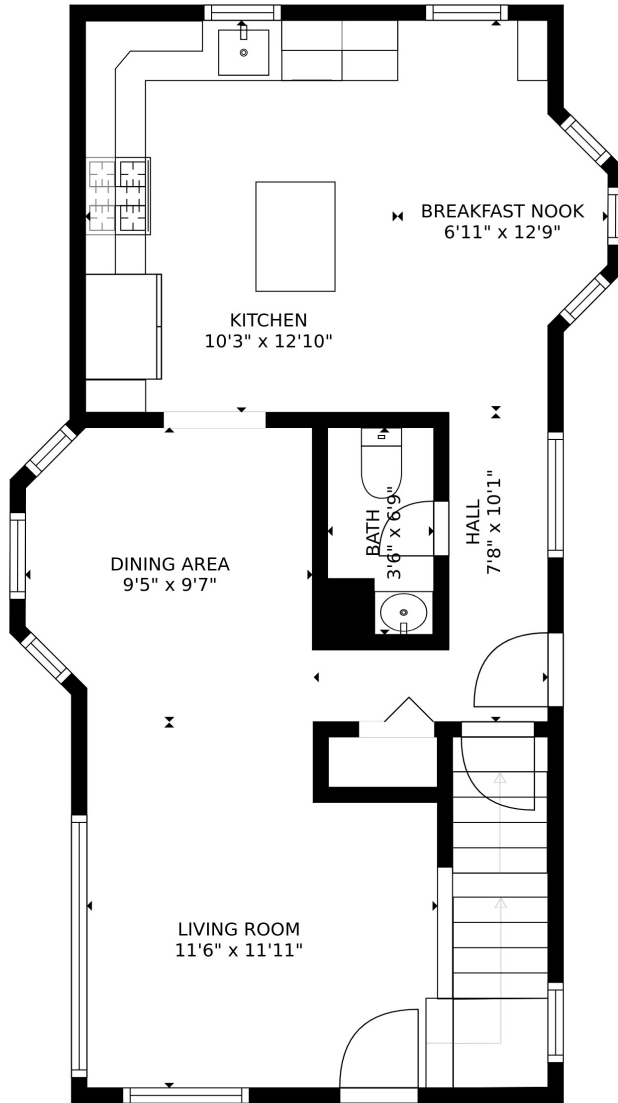

FLOOR 1

FLOOR 2

FLOOR 3

SIZES AND DIMENSIONS ARE APPROXIMATE, ACTUAL MAY VARY.

276 Franklin Ave
Sea Cliff, NY 11579

Main Floor

SIZES AND DIMENSIONS ARE APPROXIMATE, ACTUAL MAY VARY.

Second Floor

SIZES AND DIMENSIONS ARE APPROXIMATE, ACTUAL MAY VARY.

**276 Franklin Ave
Sea Cliff, NY 11579**

Basement

SIZES AND DIMENSIONS ARE APPROXIMATE, ACTUAL MAY VARY.