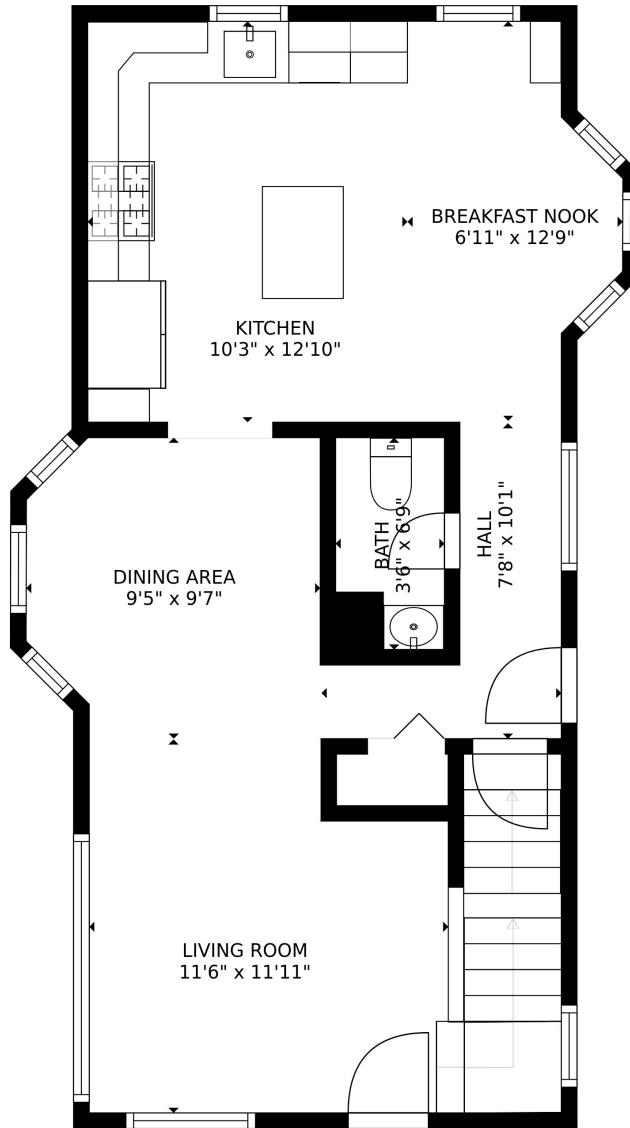

FLOOR 1

FLOOR 2

FLOOR 3

SIZES AND DIMENSIONS ARE APPROXIMATE, ACTUAL MAY VARY.

276 Franklin Ave
Sea Cliff, NY 11579

Main Floor

SIZES AND DIMENSIONS ARE APPROXIMATE, ACTUAL MAY VARY.

Second Floor

SIZES AND DIMENSIONS ARE APPROXIMATE, ACTUAL MAY VARY.

**276 Franklin Ave
Sea Cliff, NY 11579**

Basement

SIZES AND DIMENSIONS ARE APPROXIMATE, ACTUAL MAY VARY.