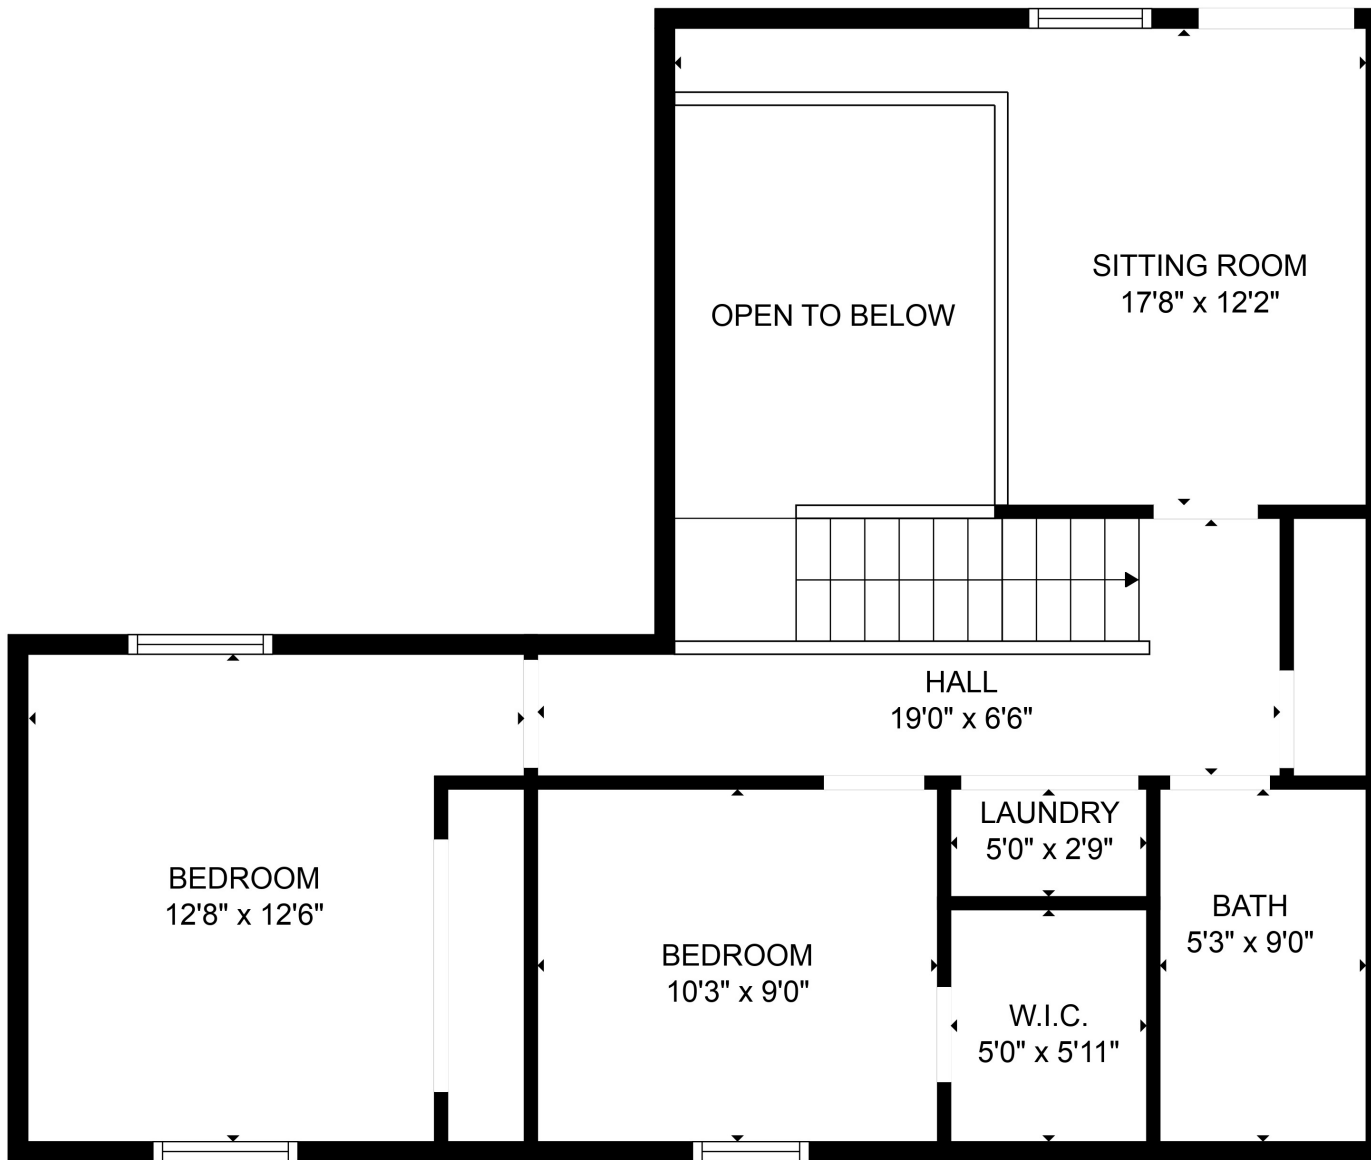

Total scanned area: 1721 sq. ft

SIZES AND DIMENSIONS ARE APPROXIMATE. ACTUAL MAY VARY.

Total scanned area: 1721 sq. ft

SIZES AND DIMENSIONS ARE APPROXIMATE. ACTUAL MAY VARY.

Total scanned area: 1721 sq. ft

SIZES AND DIMENSIONS ARE APPROXIMATE. ACTUAL MAY VARY.