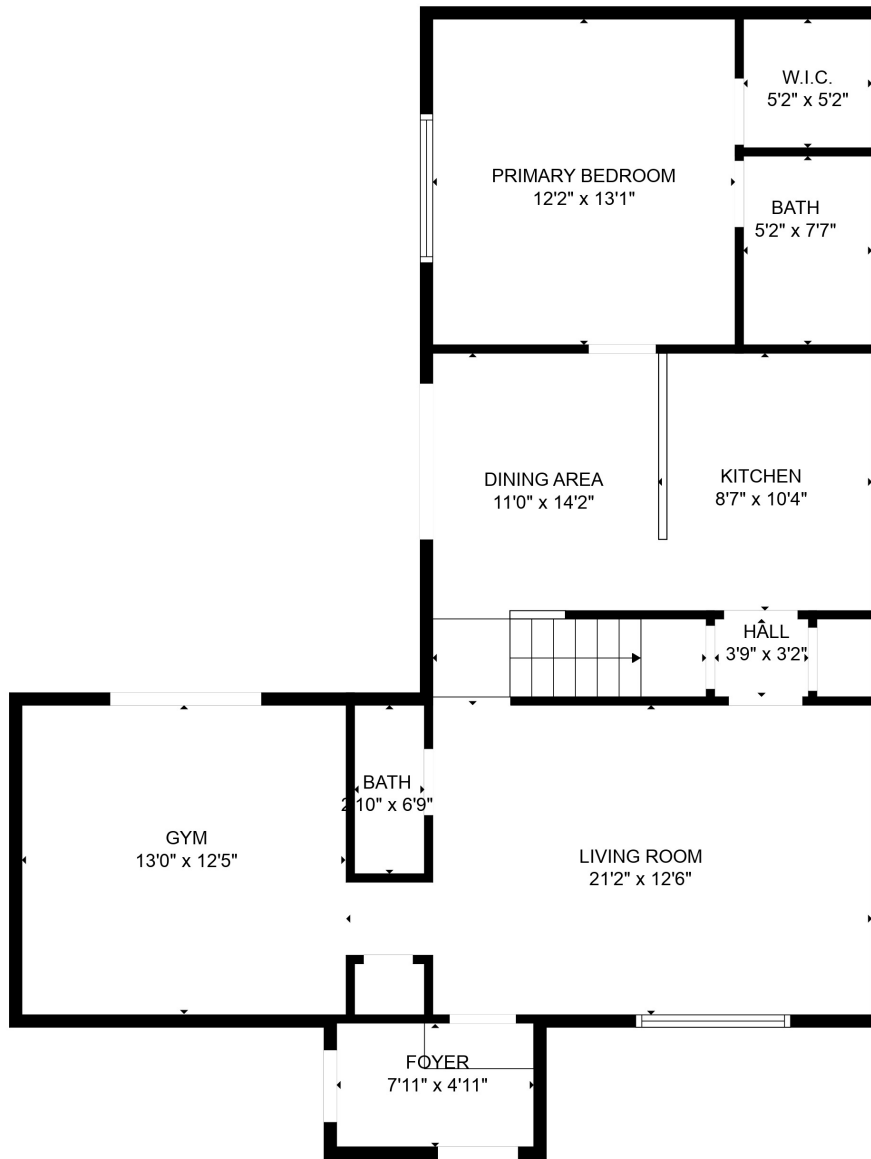

Total scanned area: 1721 sq. ft

SIZES AND DIMENSIONS ARE APPROXIMATE. ACTUAL MAY VARY.

Total scanned area: 1721 sq. ft

SIZES AND DIMENSIONS ARE APPROXIMATE. ACTUAL MAY VARY.

Total scanned area: 1721 sq. ft

SIZES AND DIMENSIONS ARE APPROXIMATE. ACTUAL MAY VARY.