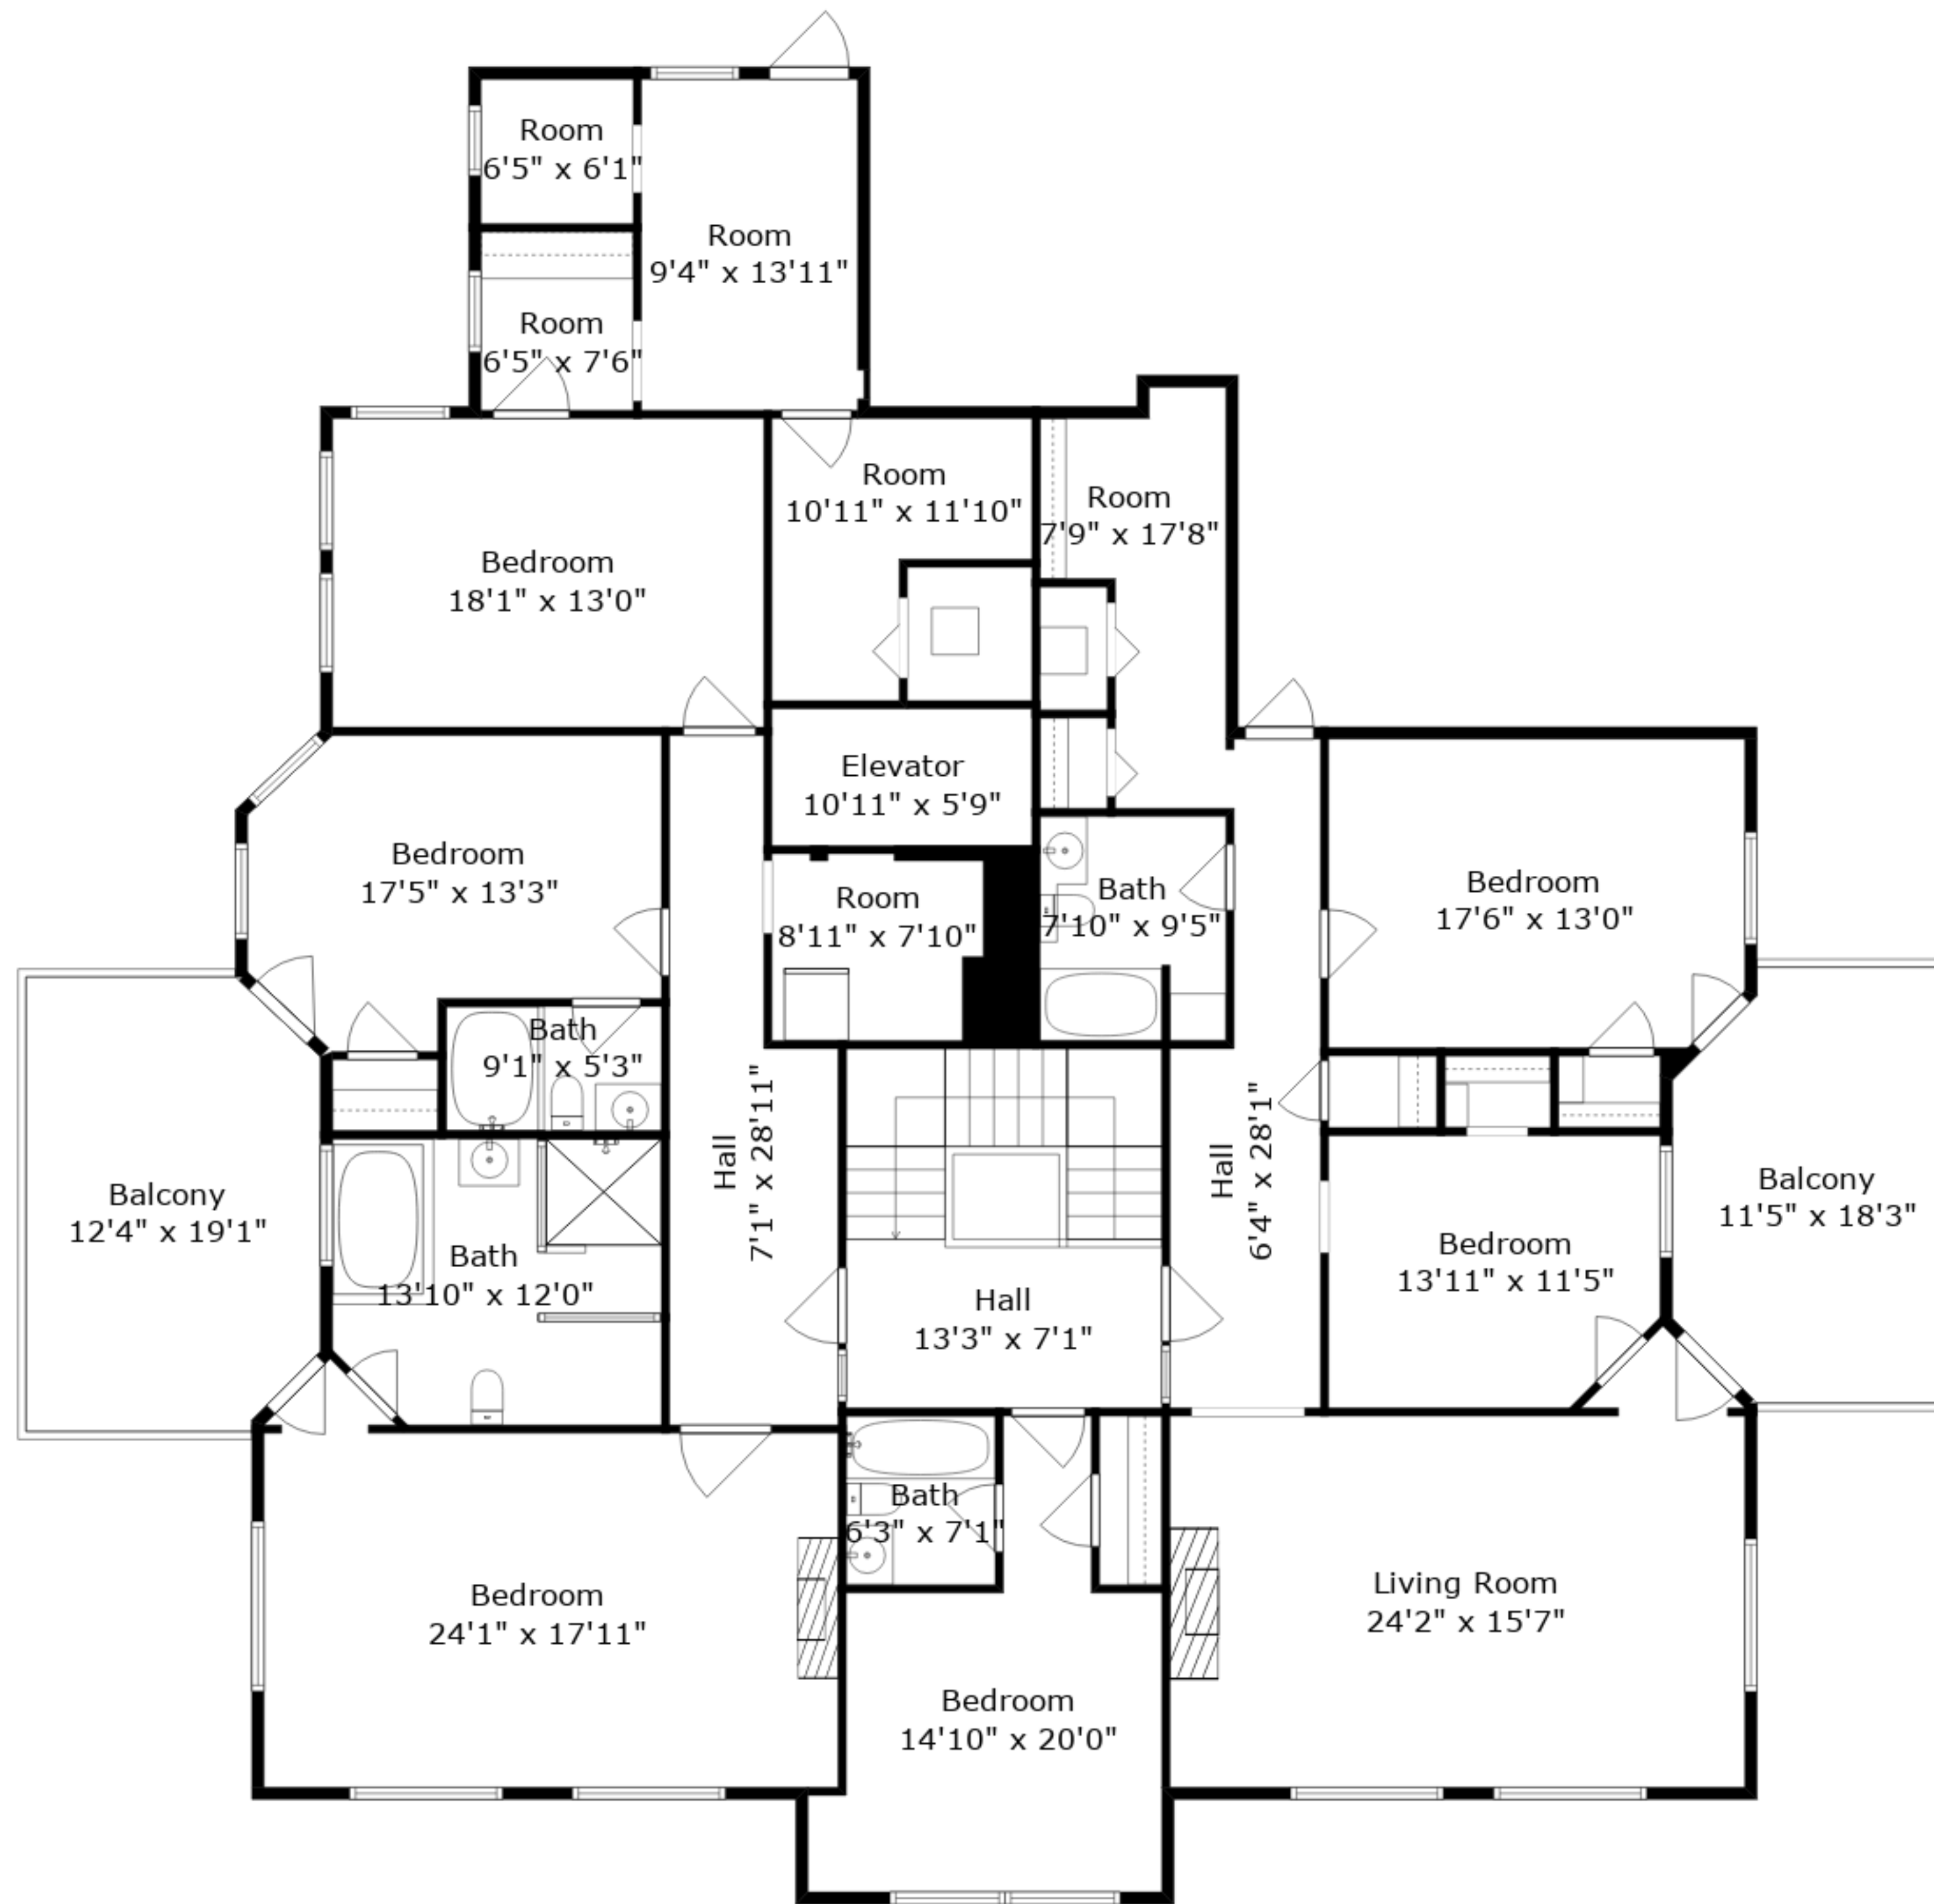

ESTIMATED AREAS

GLA 3RD FLOOR: 3583 sq. ft EXCLUDED AREAS 415 sq. ft
 Total GLA 3583 sq. ft, total area 3998 sq. ft

Sizes And Dimensions Are Approximate. Actual May Vary.

ESTIMATED AREAS

GLA 3RD FLOOR: 3583 sq. ft EXCLUDED AREAS 415 sq. ft
 Total GLA 3583 sq. ft, total area 3998 sq. ft

Sizes And Dimensions Are Approximate. Actual May Vary.