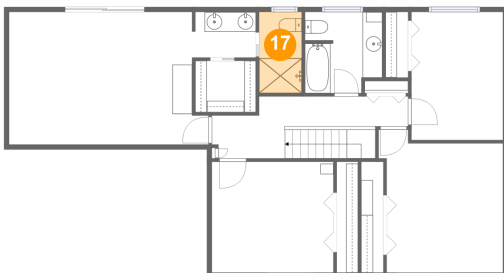

17 Floor 2 - Bath

Dimensions: 4'4" x 8'3"
Area: 36 sq. ft
Counted as living area: Yes

Heated: Yes
Finished: Yes
Enclosed: Yes
Contiguous: Yes
Permitted: Yes
Wet space: Yes
Addition: No
Conversion: No