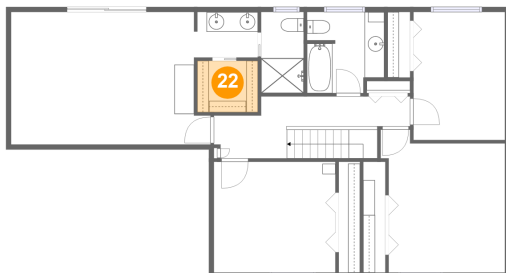

22 Floor 2 - Cl

Dimensions: 6'2" x 5'2"
Area: 32 sq. ft
Counted as living area: Yes

Heated: Yes
Finished: Yes
Enclosed: Yes
Contiguous: Yes
Permitted: Yes
Wet space: No
Addition: No
Conversion: No