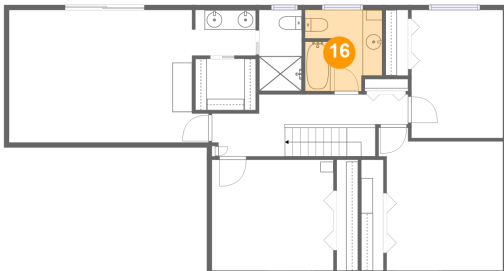

16 Floor 2 - Bath

Dimensions: 7'10" x 8'3"
Area: 60 sq. ft
Counted as living area: Yes

Heated: Yes
Finished: Yes
Enclosed: Yes
Contiguous: Yes
Permitted: Yes
Wet space: Yes
Addition: No
Conversion: No