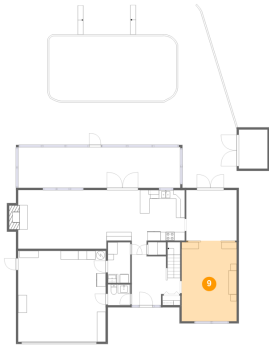

12805 Mia Circle, Anona, Largo, Pinellas County,
Florida, United States, 33774

9 Floor 1 - Living Room

Dimensions: 12'7" x 18'5"
Area: 232 sq. ft
Counted as living area: Yes

Heated: Yes
Finished: Yes
Enclosed: Yes
Contiguous: Yes
Permitted: Yes
Wet space: No
Addition: No
Conversion: No