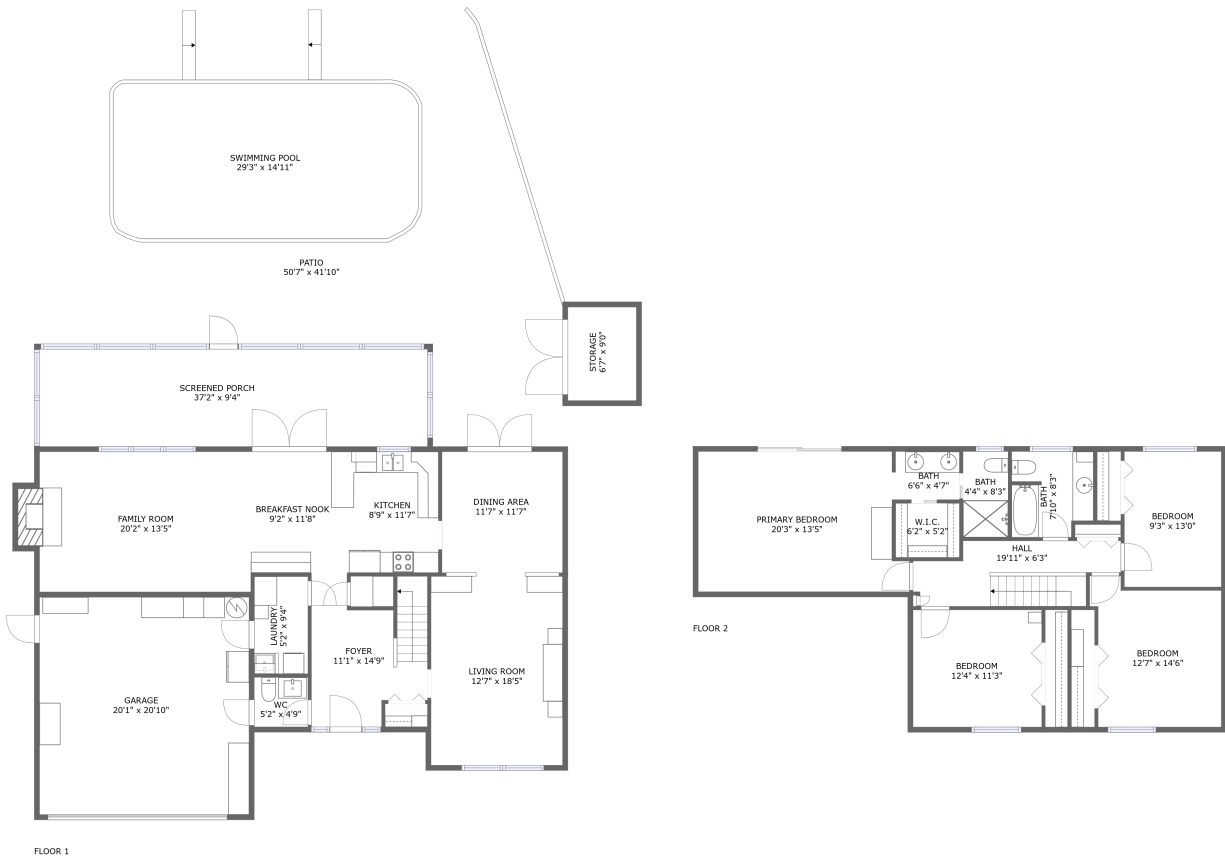

12805 Mia Circle, Anona, Largo, Pinellas County, Florida, United States, 33774

Property summary

 **1** Garages

 **4** Bedrooms

 **2** Bathrooms

 **1** Half baths

 **2** Floors

 **2,315** Gross living area sqft

 **4,409** Total sqft

12805 Mia Circle, Anona, Largo, Pinellas County, Florida, United States, 33774

Room dimensions

Floor 1

Total sqft: 3276 Living area: 1182

#		Dimensions	sqft	Counted as living area
1	Utility	5'2" x 9'4"	48 sq. ft	Yes
2	Outdoor	37'2" x 9'4"	347 sq. ft	No
3	Storage	6'7" x 9'0"	59 sq. ft	No
4	Outdoor	50'7" x 41'10"	1616 sq. ft	No
5	Bath	5'2" x 4'9"	24 sq. ft	Yes
6	Entry	11'1" x 14'9"	134 sq. ft	Yes
7	Garage	20'1" x 20'10"	418 sq. ft	No
8	Nook	9'2" x 11'8"	107 sq. ft	Yes
9	Living Room	12'7" x 18'5"	232 sq. ft	Yes
10	Swimming Pool	29'3" x 14'11"	429 sq. ft	No
11	Living Room	20'2" x 13'5"	283 sq. ft	Yes

#		Dimensions	sqft	Counted as living area
12	Dining Room	11'7" x 11'7"	134 sq. ft	Yes
13	Kitchen	8'9" x 11'7"	101 sq. ft	Yes

12805 Mia Circle, Anona, Largo, Pinellas County,
Florida, United States, 33774