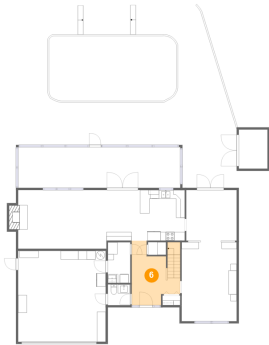

**12805 Mia Circle, Anona, Largo, Pinellas County,
Florida, United States, 33774**

6 Floor 1 - Entry

Dimensions: 11'1" x 14'9"
Area: 134 sq. ft
Counted as living area: Yes

Heated: Yes
Finished: Yes
Enclosed: Yes
Contiguous: Yes
Permitted: Yes
Wet space: No
Addition: No
Conversion: No