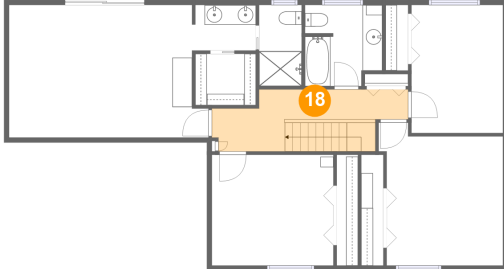

12805 Mia Circle, Anona, Largo, Pinellas County,
Florida, United States, 33774

18 Floor 2 - Hall

Dimensions: 19'11" x 6'3"
Area: 104 sq. ft
Counted as living area: Yes

Heated: Yes
Finished: Yes
Enclosed: Yes
Contiguous: Yes
Permitted: Yes
Wet space: No
Addition: No
Conversion: No