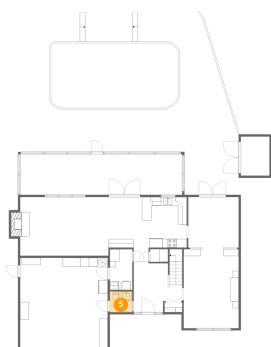

5 Floor 1 - Bath

Dimensions: 5'2" x 4'9"
Area: 24 sq. ft
Counted as living area: Yes

Heated: Yes
Finished: Yes
Enclosed: Yes
Contiguous: Yes
Permitted: Yes
Wet space: Yes
Addition: No
Conversion: No