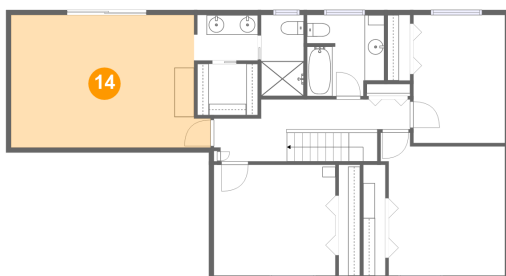

14 Floor 2 - Bedroom

Dimensions: 20'3" x 13'5"
Area: 254 sq. ft
Counted as living area: Yes

Heated: Yes
Finished: Yes
Enclosed: Yes
Contiguous: Yes
Permitted: Yes
Wet space: No
Addition: No
Conversion: No