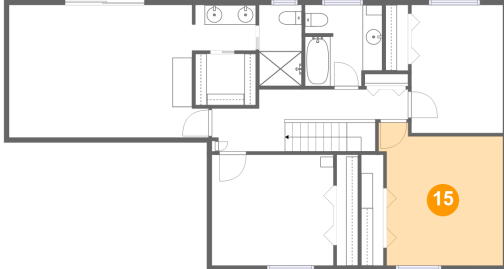

12805 Mia Circle, Anona, Largo, Pinellas County,
Florida, United States, 33774

15 Floor 2 - Bedroom

Dimensions: 12'7" x 14'6"
Area: 160 sq. ft
Counted as living area: Yes

Heated: Yes
Finished: Yes
Enclosed: Yes
Contiguous: Yes
Permitted: Yes
Wet space: No
Addition: No
Conversion: No