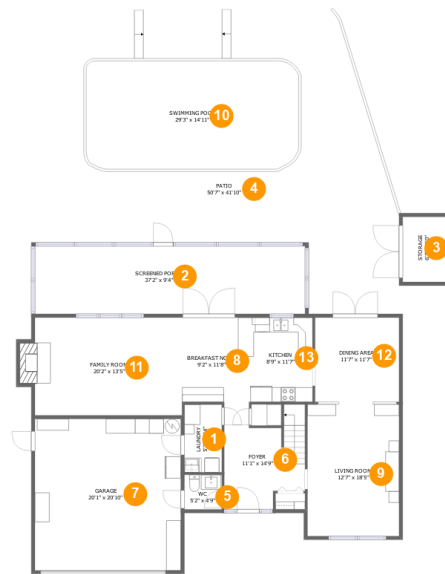

12805 Mia Circle, Anona, Largo, Pinellas County, Florida, United States, 33774

Property summary

 **1** Garages

 **4** Bedrooms

 **2** Bathrooms

 **1** Half baths

 **2** Floors

 **2,315** Gross living area sqft

 **4,409** Total sqft

12805 Mia Circle, Anona, Largo, Pinellas County, Florida, United States, 33774

Room dimensions

Floor 1

Total sqft: 3276 Living area: 1182

#		Dimensions	sqft	Counted as living area
1	Utility	5'2" x 9'4"	48 sq. ft	Yes
2	Outdoor	37'2" x 9'4"	347 sq. ft	No
3	Storage	6'7" x 9'0"	59 sq. ft	No
4	Outdoor	50'7" x 41'10"	1616 sq. ft	No
5	Bath	5'2" x 4'9"	24 sq. ft	Yes
6	Entry	11'1" x 14'9"	134 sq. ft	Yes
7	Garage	20'1" x 20'10"	418 sq. ft	No
8	Nook	9'2" x 11'8"	107 sq. ft	Yes
9	Living Room	12'7" x 18'5"	232 sq. ft	Yes
10	Swimming Pool	29'3" x 14'11"	429 sq. ft	No
11	Living Room	20'2" x 13'5"	283 sq. ft	Yes

#		Dimensions	sqft	Counted as living area
12	Dining Room	11'7" x 11'7"	134 sq. ft	Yes
13	Kitchen	8'9" x 11'7"	101 sq. ft	Yes

12805 Mia Circle, Anona, Largo, Pinellas County,
Florida, United States, 33774

12 Floor 1 - Dining Room

Dimensions: 11'7" x 11'7"
Area: 134 sq. ft
Counted as living area: Yes

Heated: Yes
Finished: Yes
Enclosed: Yes
Contiguous: Yes
Permitted: Yes
Wet space: No
Addition: No
Conversion: No