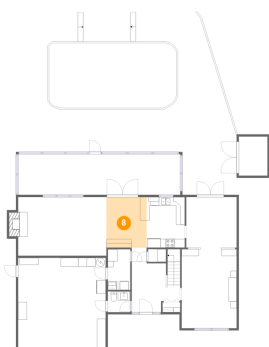

Dimensions: 11'1" x 14'9"
Area: 134 sq. ft
Counted as living area: Yes

Heated: Yes
Finished: Yes
Enclosed: Yes
Contiguous: Yes
Permitted: Yes
Wet space: No
Addition: No
Conversion: No

7 Floor 1 - Garage

Dimensions: 20'1" x 20'10"
Area: 418 sq. ft
Counted as living area: No

Heated: No
Finished: No
Enclosed: Yes
Contiguous: Yes
Permitted: Yes
Wet space: No
Addition: No
Conversion: No

8 Floor 1 - Nook

Dimensions: 9'2" x 11'8"
Area: 107 sq. ft
Counted as living area: Yes