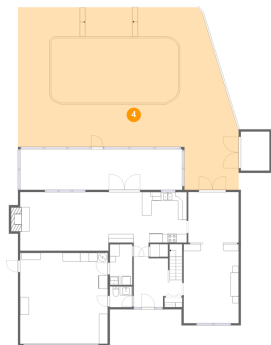

**12805 Mia Circle, Anona, Largo, Pinellas County,
Florida, United States, 33774**

1 Floor 1 - Utility

Dimensions: 5'2" x 9'4"
Area: 48 sq. ft
Counted as living area: Yes

Heated: Yes
Finished: Yes
Enclosed: Yes
Contiguous: Yes
Permitted: Yes
Wet space: No
Addition: No
Conversion: No

2 Floor 1 - Outdoor

Dimensions: 37'2" x 9'4"
Area: 347 sq. ft
Counted as living area: No

Heated: No
Finished: Yes
Enclosed: No
Contiguous: Yes
Permitted: Yes
Wet space: No
Addition: No
Conversion: No

12805 Mia Circle, Anona, Largo, Pinellas County,
Florida, United States, 33774

3 Floor 1 - Storage

Dimensions: 6'7" x 9'0"
Area: 59 sq. ft
Counted as living area: No

Heated: No
Finished: No
Enclosed: No
Contiguous: Yes
Permitted: Yes
Wet space: No
Addition: No
Conversion: No

4 Floor 1 - Outdoor