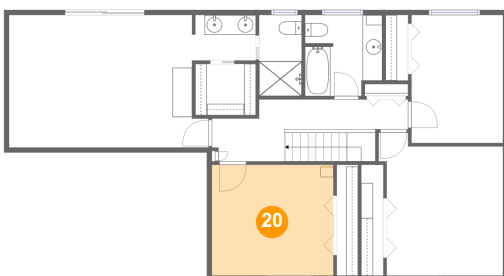

Dimensions: 6'6" x 4'7"
Area: 29 sq. ft
Counted as living area: Yes

Heated: Yes
Finished: Yes
Enclosed: Yes
Contiguous: Yes
Permitted: Yes
Wet space: Yes
Addition: No
Conversion: No

20 Floor 2 - Bedroom