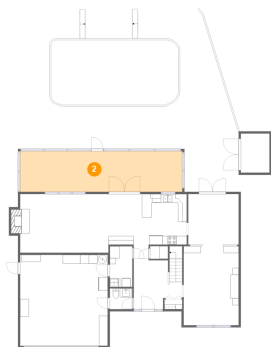

**12805 Mia Circle, Anona, Largo, Pinellas County,
Florida, United States, 33774**

1 Floor 1 - Utility

Dimensions: 5'2" x 9'4"
Area: 48 sq. ft
Counted as living area: Yes

Heated: Yes
Finished: Yes
Enclosed: Yes
Contiguous: Yes
Permitted: Yes
Wet space: No
Addition: No
Conversion: No

2 Floor 1 - Outdoor

Dimensions: 37'2" x 9'4"
Area: 347 sq. ft
Counted as living area: No

Heated: No
Finished: Yes
Enclosed: No
Contiguous: Yes
Permitted: Yes
Wet space: No
Addition: No
Conversion: No

12805 Mia Circle, Anona, Largo, Pinellas County,
Florida, United States, 33774

3 Floor 1 - Storage

Dimensions: 6'7" x 9'0"
Area: 59 sq. ft
Counted as living area: No

Heated: No
Finished: No
Enclosed: No
Contiguous: Yes
Permitted: Yes
Wet space: No
Addition: No
Conversion: No

4 Floor 1 - Outdoor