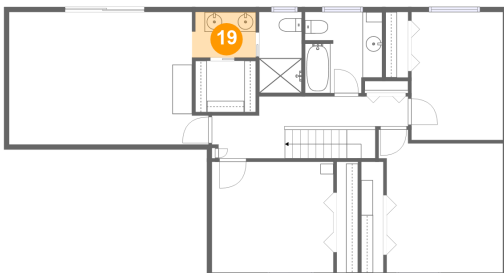

19 Floor 2 - Bath

Dimensions: 6'6" x 4'7"
Area: 29 sq. ft
Counted as living area: Yes

Heated: Yes
Finished: Yes
Enclosed: Yes
Contiguous: Yes
Permitted: Yes
Wet space: Yes
Addition: No
Conversion: No