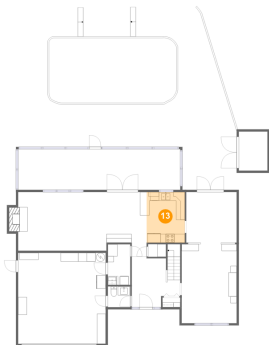

13 Floor 1 - Kitchen

Dimensions: 8'9" x 11'7"
Area: 101 sq. ft
Counted as living area: Yes

Heated: Yes
Finished: Yes
Enclosed: Yes
Contiguous: Yes
Permitted: Yes
Wet space: No
Addition: No
Conversion: No