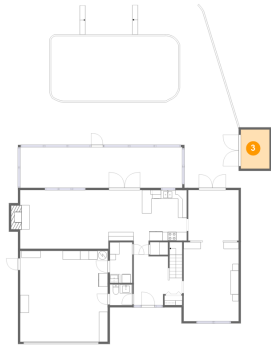

2 Floor 1 - Outdoor

Dimensions: 37'2" x 9'4"
Area: 347 sq. ft
Counted as living area: No

Heated: No
Finished: Yes
Enclosed: No
Contiguous: Yes
Permitted: Yes
Wet space: No
Addition: No
Conversion: No

12805 Mia Circle, Anona, Largo, Pinellas County,
Florida, United States, 33774

3 Floor 1 - Storage

Dimensions: 6'7" x 9'0"
Area: 59 sq. ft
Counted as living area: No

Heated: No
Finished: No
Enclosed: No
Contiguous: Yes
Permitted: Yes
Wet space: No
Addition: No
Conversion: No

4 Floor 1 - Outdoor