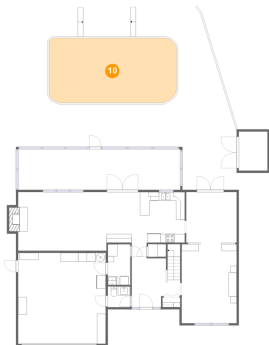

10 Floor 1 - Swimming Pool

Dimensions: 29'3" x 14'11"
Area: 429 sq. ft
Counted as living area: No

Heated: No
Finished: No
Enclosed: No
Contiguous: Yes
Permitted: No
Wet space: No
Addition: No
Conversion: No