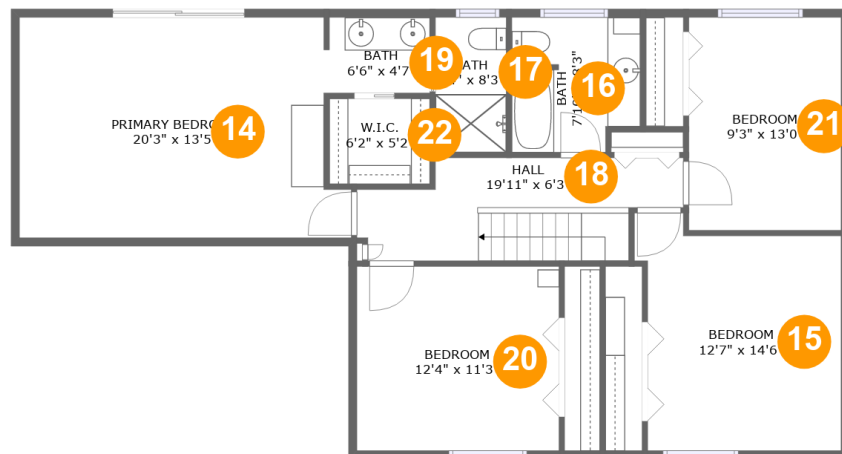

 **4,409** Total sqft

12805 Mia Circle, Anona, Largo, Pinellas County, Florida, United States, 33774

Room dimensions

Floor 1

Total sqft: 3276 Living area: 1182

#		Dimensions	sqft	Counted as living area
1	Utility	5'2" x 9'4"	48 sq. ft	Yes
2	Outdoor	37'2" x 9'4"	347 sq. ft	No
3	Storage	6'7" x 9'0"	59 sq. ft	No
4	Outdoor	50'7" x 41'10"	1616 sq. ft	No
5	Bath	5'2" x 4'9"	24 sq. ft	Yes
6	Entry	11'1" x 14'9"	134 sq. ft	Yes
7	Garage	20'1" x 20'10"	418 sq. ft	No
8	Nook	9'2" x 11'8"	107 sq. ft	Yes
9	Living Room	12'7" x 18'5"	232 sq. ft	Yes
10	Swimming Pool	29'3" x 14'11"	429 sq. ft	No
11	Living Room	20'2" x 13'5"	283 sq. ft	Yes

#		Dimensions	sqft	Counted as living area
12	Dining Room	11'7" x 11'7"	134 sq. ft	Yes
13	Kitchen	8'9" x 11'7"	101 sq. ft	Yes

12805 Mia Circle, Anona, Largo, Pinellas County,
Florida, United States, 33774

12805 Mia Circle, Anona, Largo, Pinellas County,
Florida, United States, 33774

15 Floor 2 - Bedroom

Dimensions: 12'7" x 14'6"
Area: 160 sq. ft
Counted as living area: Yes

Heated: Yes
Finished: Yes
Enclosed: Yes
Contiguous: Yes
Permitted: Yes
Wet space: No
Addition: No
Conversion: No

Dimensions: 12'4" x 11'3"
Area: 138 sq. ft
Counted as living area: Yes

Heated: Yes
Finished: Yes
Enclosed: Yes
Contiguous: Yes
Permitted: Yes
Wet space: No
Addition: No
Conversion: No

**12805 Mia Circle, Anona, Largo, Pinellas County,
Florida, United States, 33774**