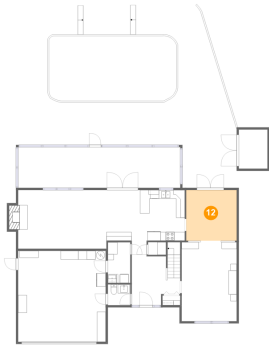

12805 Mia Circle, Anona, Largo, Pinellas County,
Florida, United States, 33774

12 Floor 1 - Dining Room

Dimensions: 11'7" x 11'7"
Area: 134 sq. ft
Counted as living area: Yes

Heated: Yes
Finished: Yes
Enclosed: Yes
Contiguous: Yes
Permitted: Yes
Wet space: No
Addition: No
Conversion: No