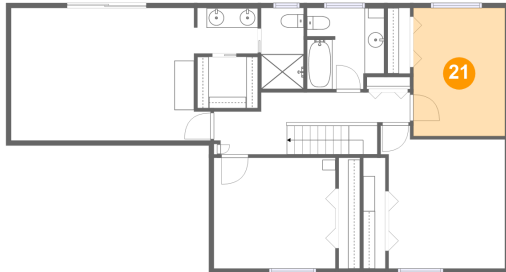

**12805 Mia Circle, Anona, Largo, Pinellas County,
Florida, United States, 33774**

21 Floor 2 - Bedroom

Dimensions: 9'3" x 13'0"
Area: 120 sq. ft
Counted as living area: Yes

Heated: Yes
Finished: Yes
Enclosed: Yes
Contiguous: Yes
Permitted: Yes
Wet space: No
Addition: No
Conversion: No