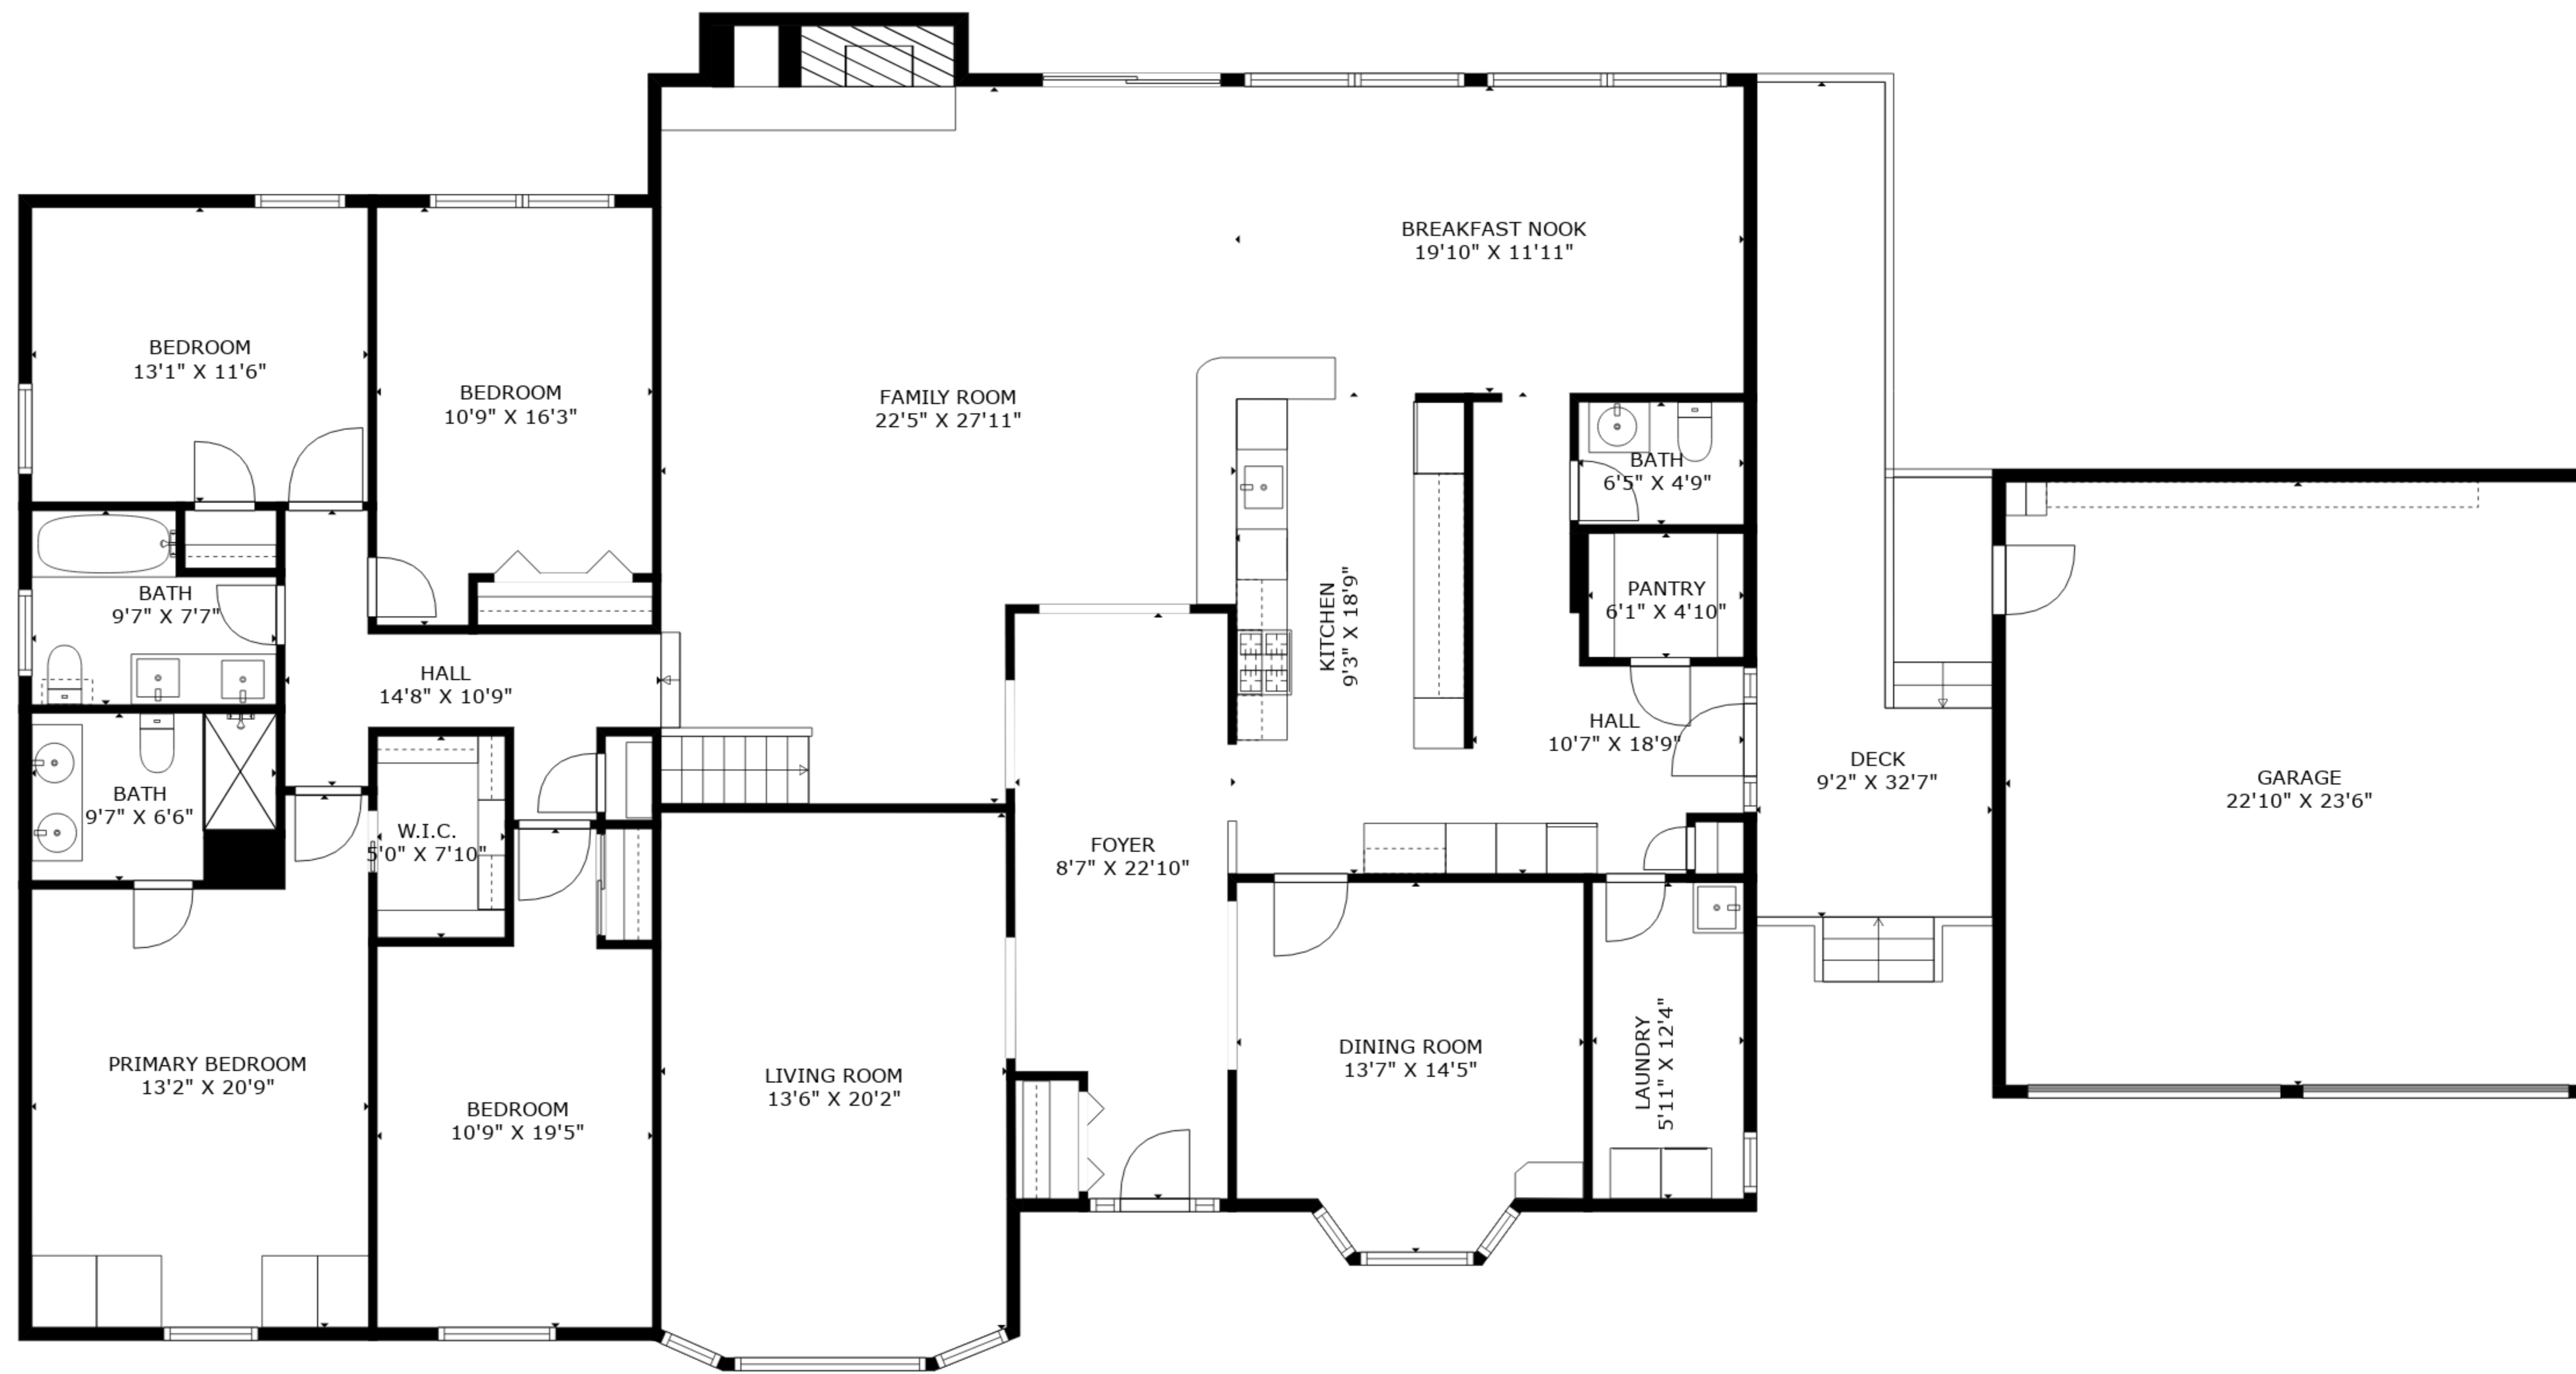

TOTAL: 3805 sq. ft
 BELOW GROUND: 786 sq. ft, FLOOR 2: 3019 sq. ft
 EXCLUDED AREAS: STORAGE: 309 sq. ft, GARAGE: 1014 sq. ft, UTILITY: 82 sq. ft,
 DECK: 232 sq. ft

Sizes And Dimensions Are Approximate. Actual Will Vary.

FLOOR 2

FLOOR 1

TOTAL: 3805 sq. ft
 BELOW GROUND: 786 sq. ft, FLOOR 2: 3019 sq. ft
 EXCLUDED AREAS: STORAGE: 309 sq. ft, GARAGE: 1014 sq. ft, UTILITY: 82 sq. ft,
 DECK: 232 sq. ft

Sizes And Dimensions Are Approximate. Actual Will Vary.