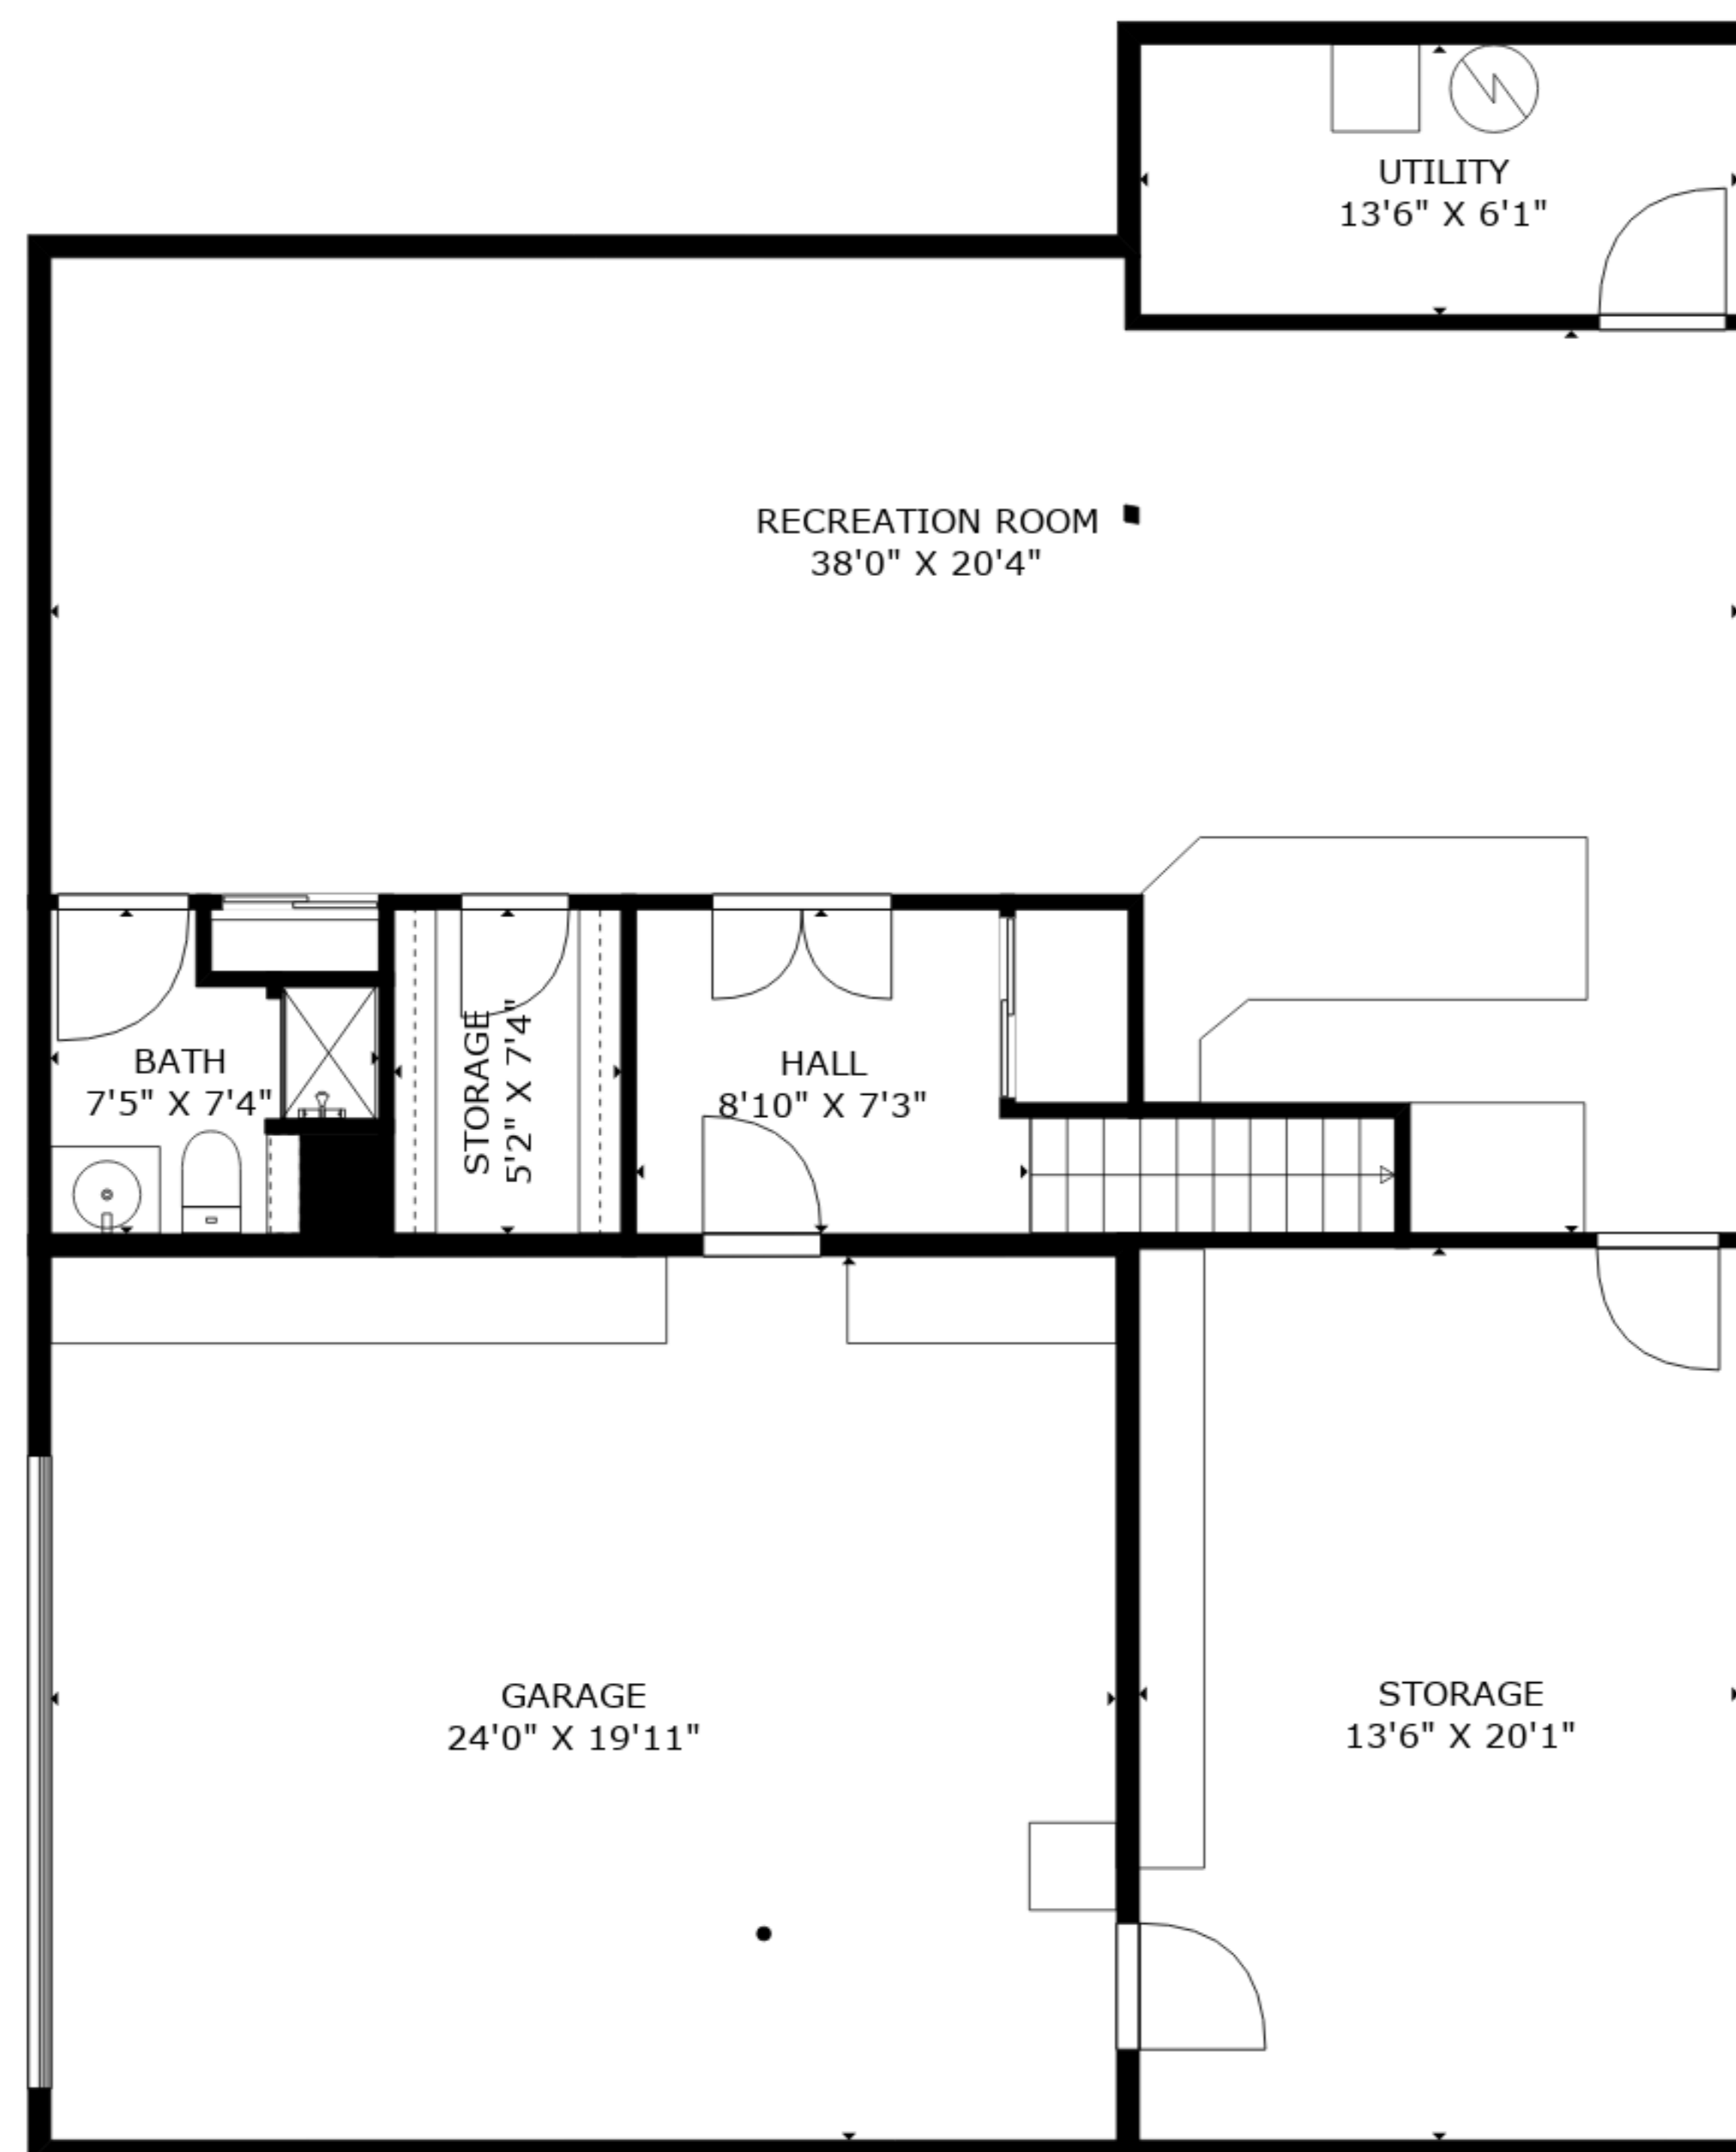

TOTAL: 3805 sq. ft
 BELOW GROUND: 786 sq. ft, FLOOR 2: 3019 sq. ft
 EXCLUDED AREAS: STORAGE: 309 sq. ft, GARAGE: 1014 sq. ft, UTILITY: 82 sq. ft,
 DECK: 232 sq. ft

Sizes And Dimensions Are Approximate. Actual Will Vary.

FLOOR 2

FLOOR 1

TOTAL: 3805 sq. ft
 BELOW GROUND: 786 sq. ft, FLOOR 2: 3019 sq. ft
 EXCLUDED AREAS: STORAGE: 309 sq. ft, GARAGE: 1014 sq. ft, UTILITY: 82 sq. ft,
 DECK: 232 sq. ft

Sizes And Dimensions Are Approximate. Actual Will Vary.