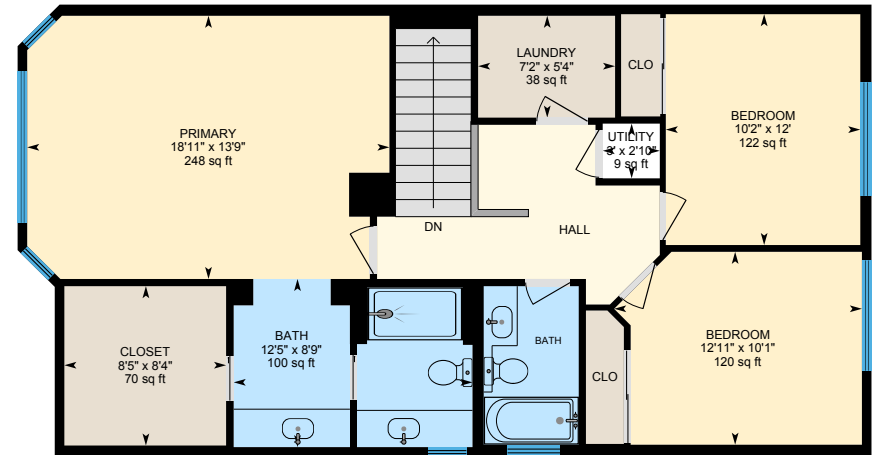

900 Gina Ct, Oakdale, CA

Main Building: Above Grade Finished Area 2413.90 sq ft

1st Floor
Finished Area 1403.23 sq ft

2nd Floor
Finished Area 1010.67 sq ft

PREPARED: 2024/04/25