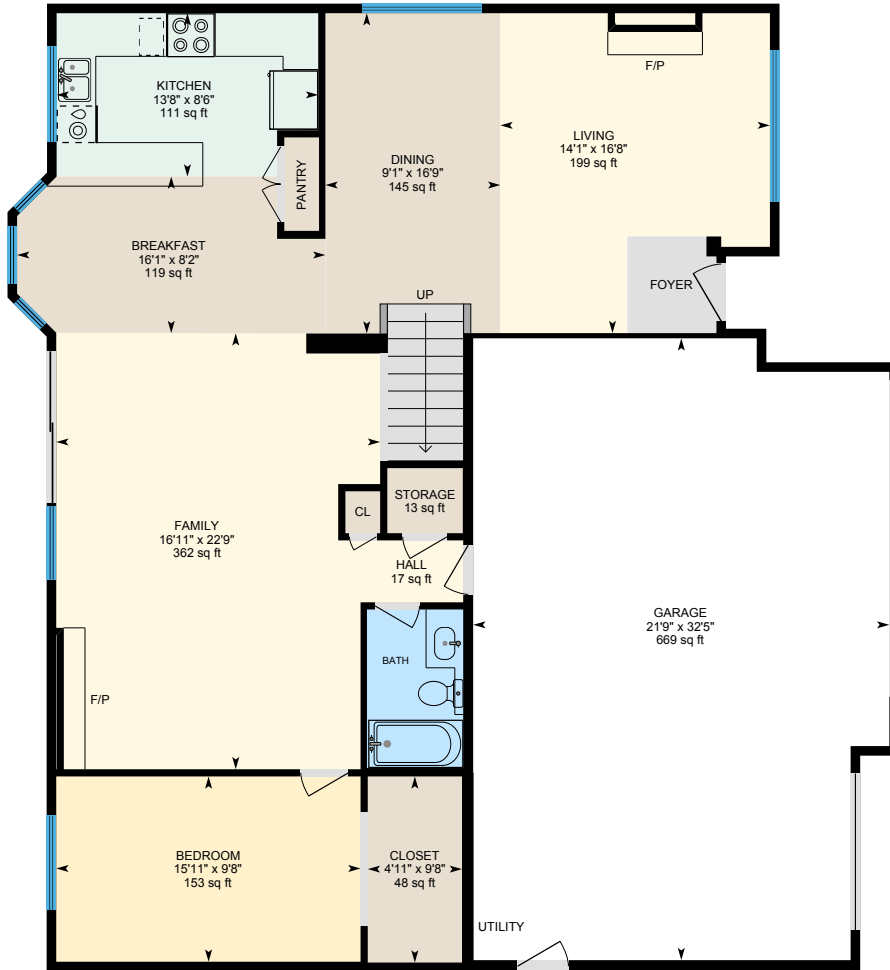

900 Gina Ct, Oakdale, CA

Main Building: Above Grade Finished Area 2413.90 sq ft

1st Floor
Finished Area 1403.23 sq ft

2nd Floor
Finished Area 1010.67 sq ft

PREPARED: 2024/04/25