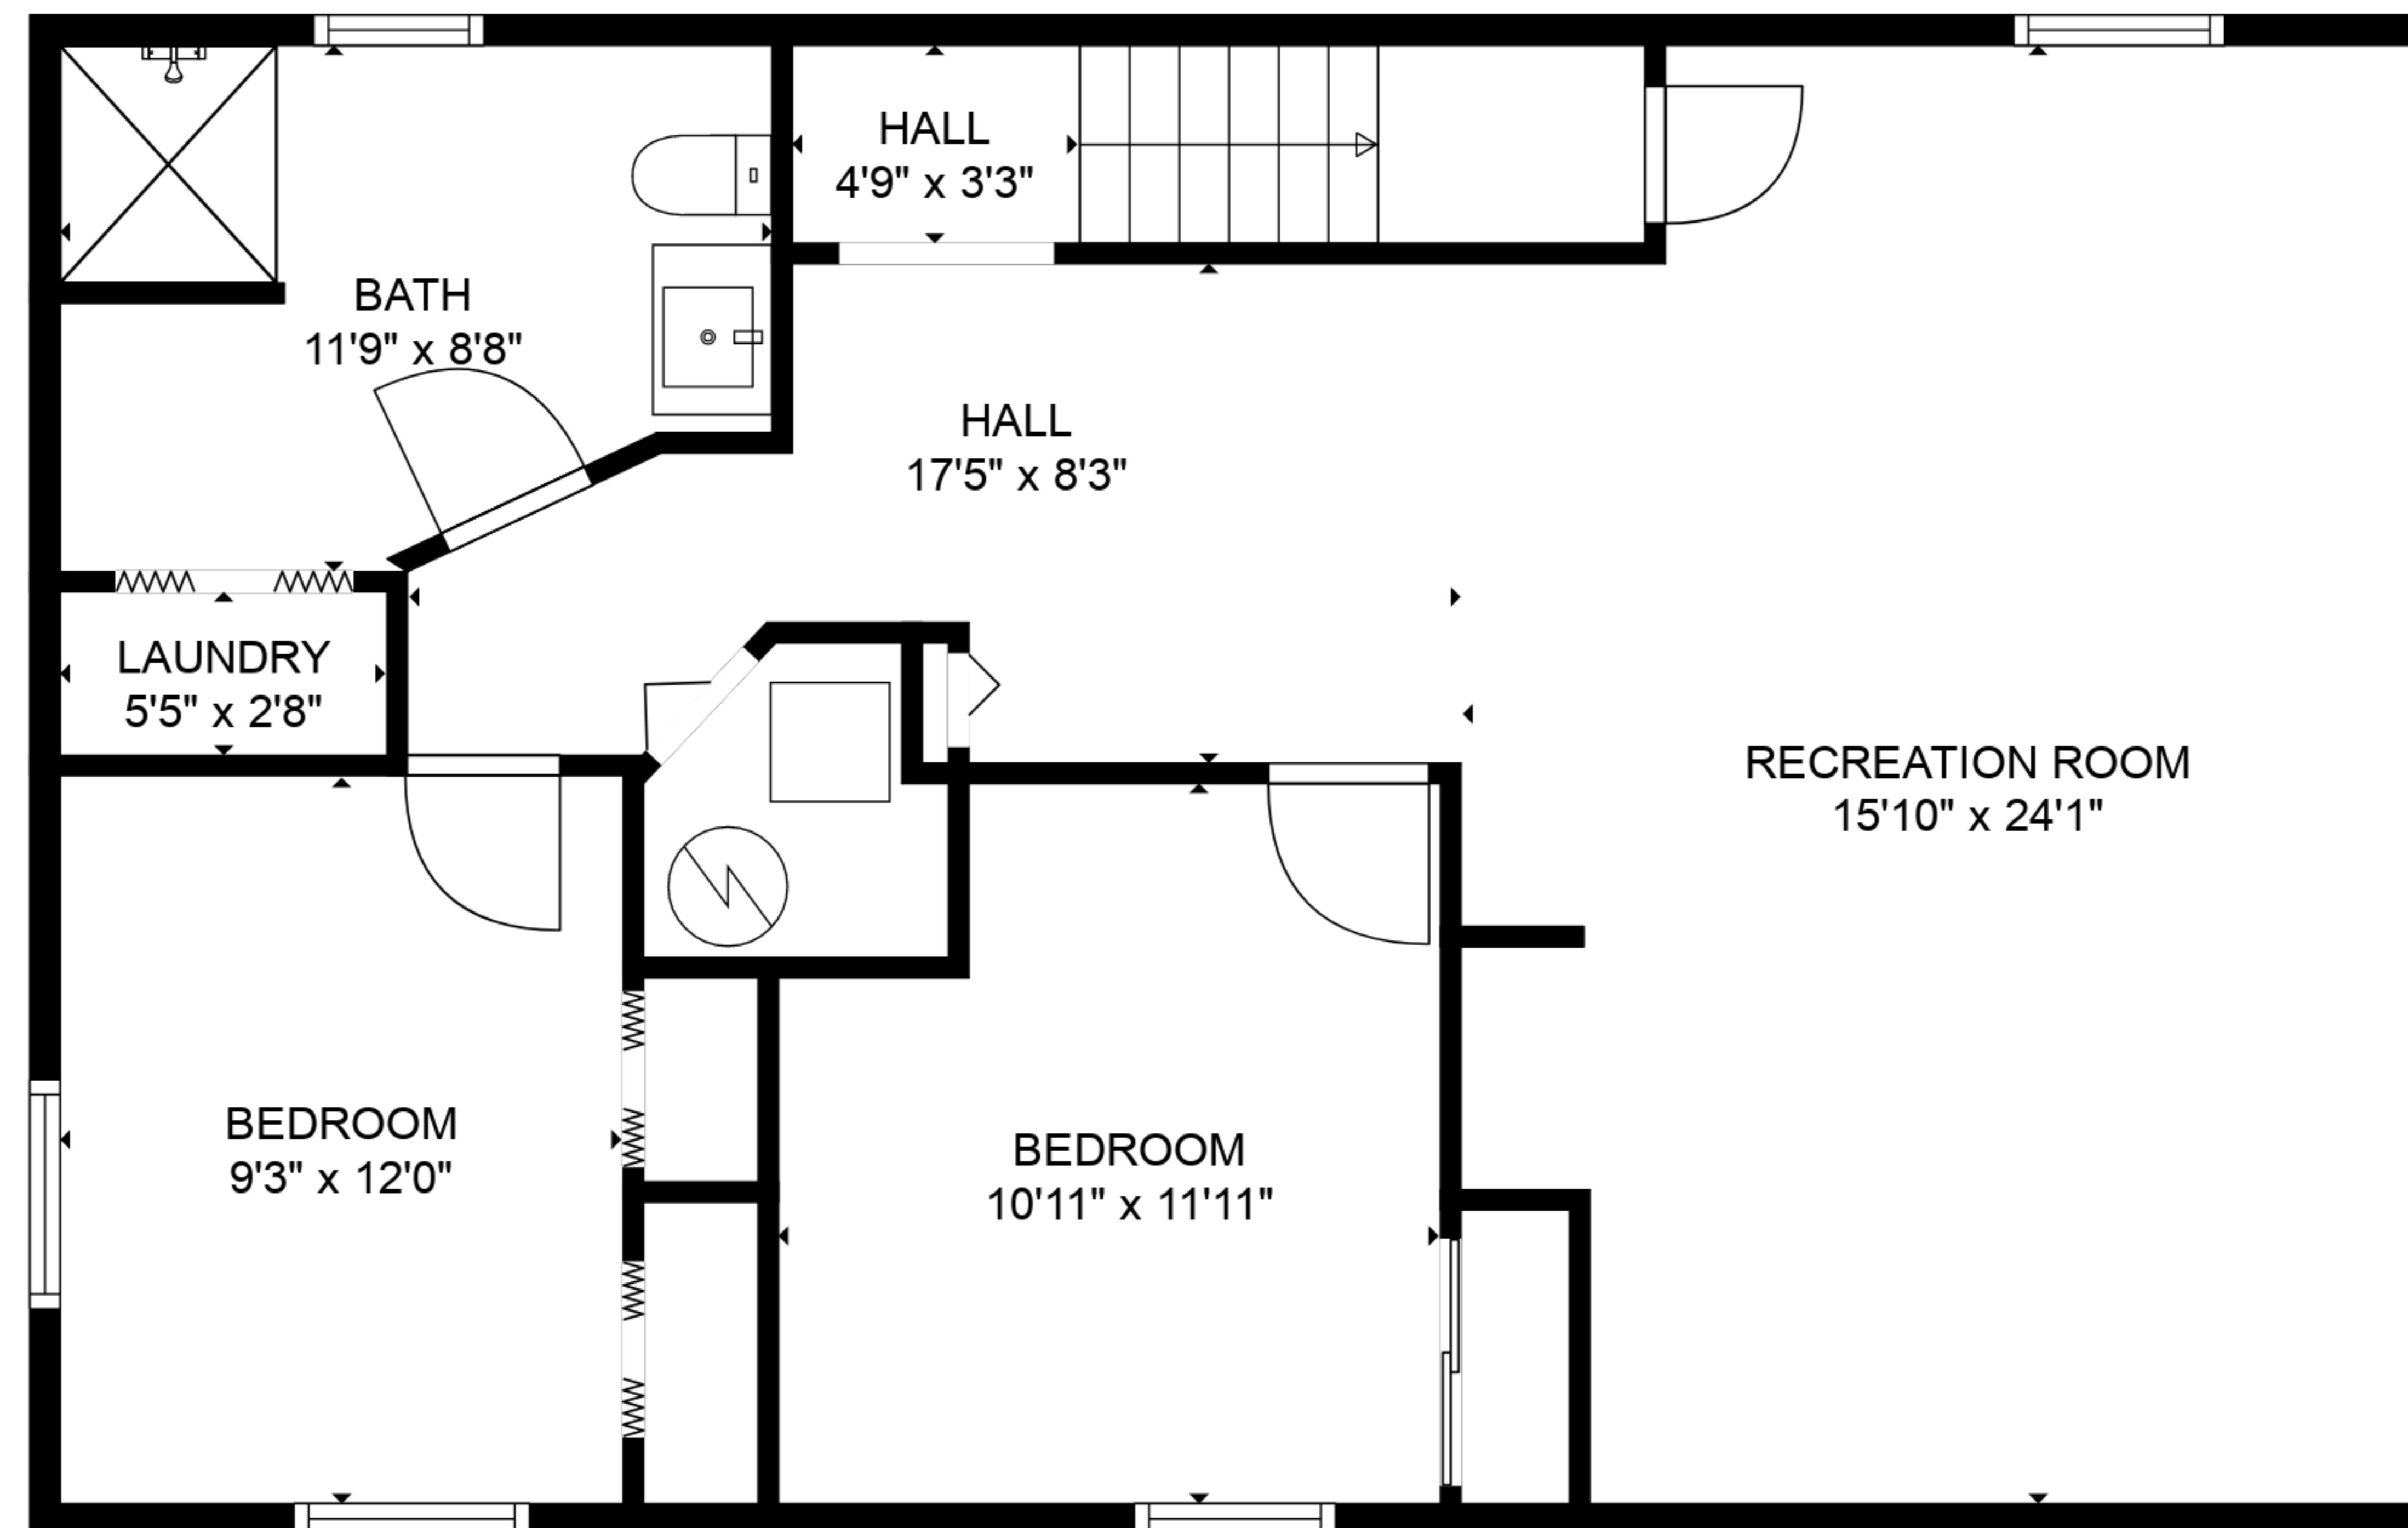

TOTAL: 1886 sq. ft
BELOW GROUND: 943 sq. ft, FLOOR 2: 943 sq. ft
SIZES AND DIMENSIONS ARE APPROXIMATE, ACTUAL MAY VARY.

TOTAL: 1886 sq. ft

BELOW GROUND: 943 sq. ft, FLOOR 2: 943 sq. ft

SIZES AND DIMENSIONS ARE APPROXIMATE, ACTUAL MAY VARY.

FLOOR 2

FLOOR 1

TOTAL: 1886 sq. ft
 BELOW GROUND: 943 sq. ft, FLOOR 2: 943 sq. ft

SIZES AND DIMENSIONS ARE APPROXIMATE, ACTUAL MAY VARY.