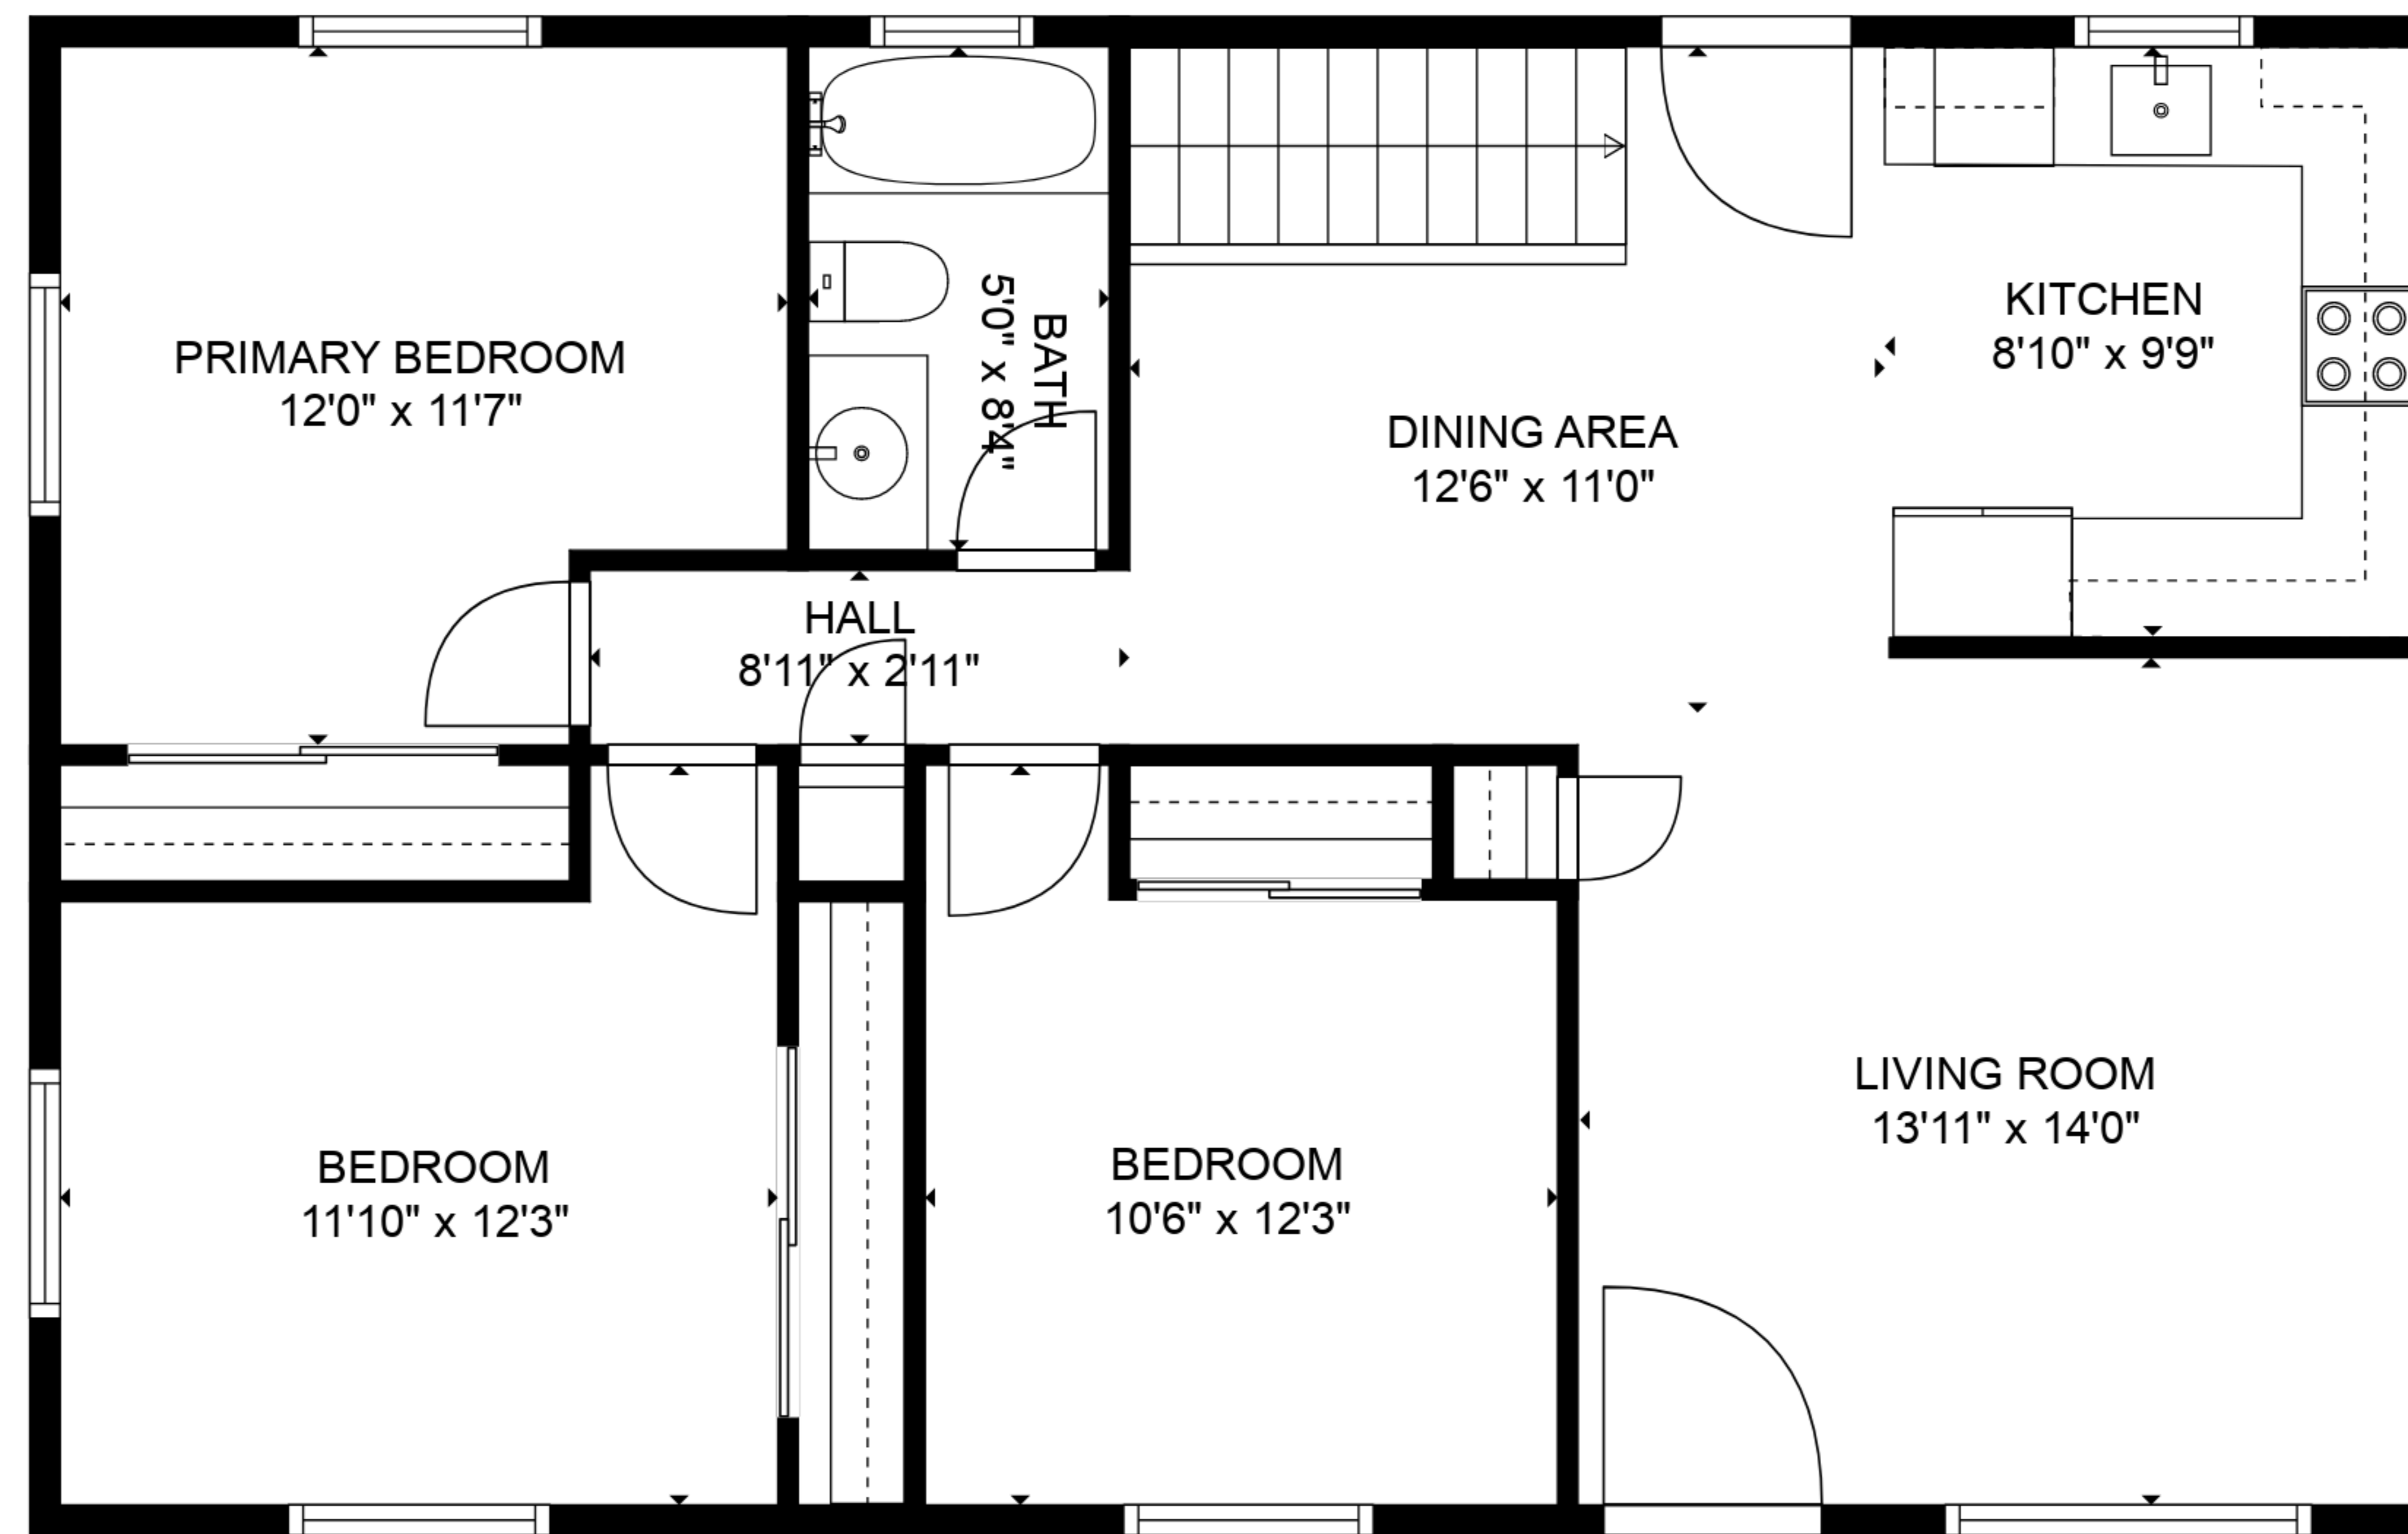

TOTAL: 1886 sq. ft
BELOW GROUND: 943 sq. ft, FLOOR 2: 943 sq. ft
SIZES AND DIMENSIONS ARE APPROXIMATE, ACTUAL MAY VARY.

TOTAL: 1886 sq. ft

BELOW GROUND: 943 sq. ft, FLOOR 2: 943 sq. ft

SIZES AND DIMENSIONS ARE APPROXIMATE, ACTUAL MAY VARY.

FLOOR 2

FLOOR 1

TOTAL: 1886 sq. ft
 BELOW GROUND: 943 sq. ft, FLOOR 2: 943 sq. ft

SIZES AND DIMENSIONS ARE APPROXIMATE, ACTUAL MAY VARY.