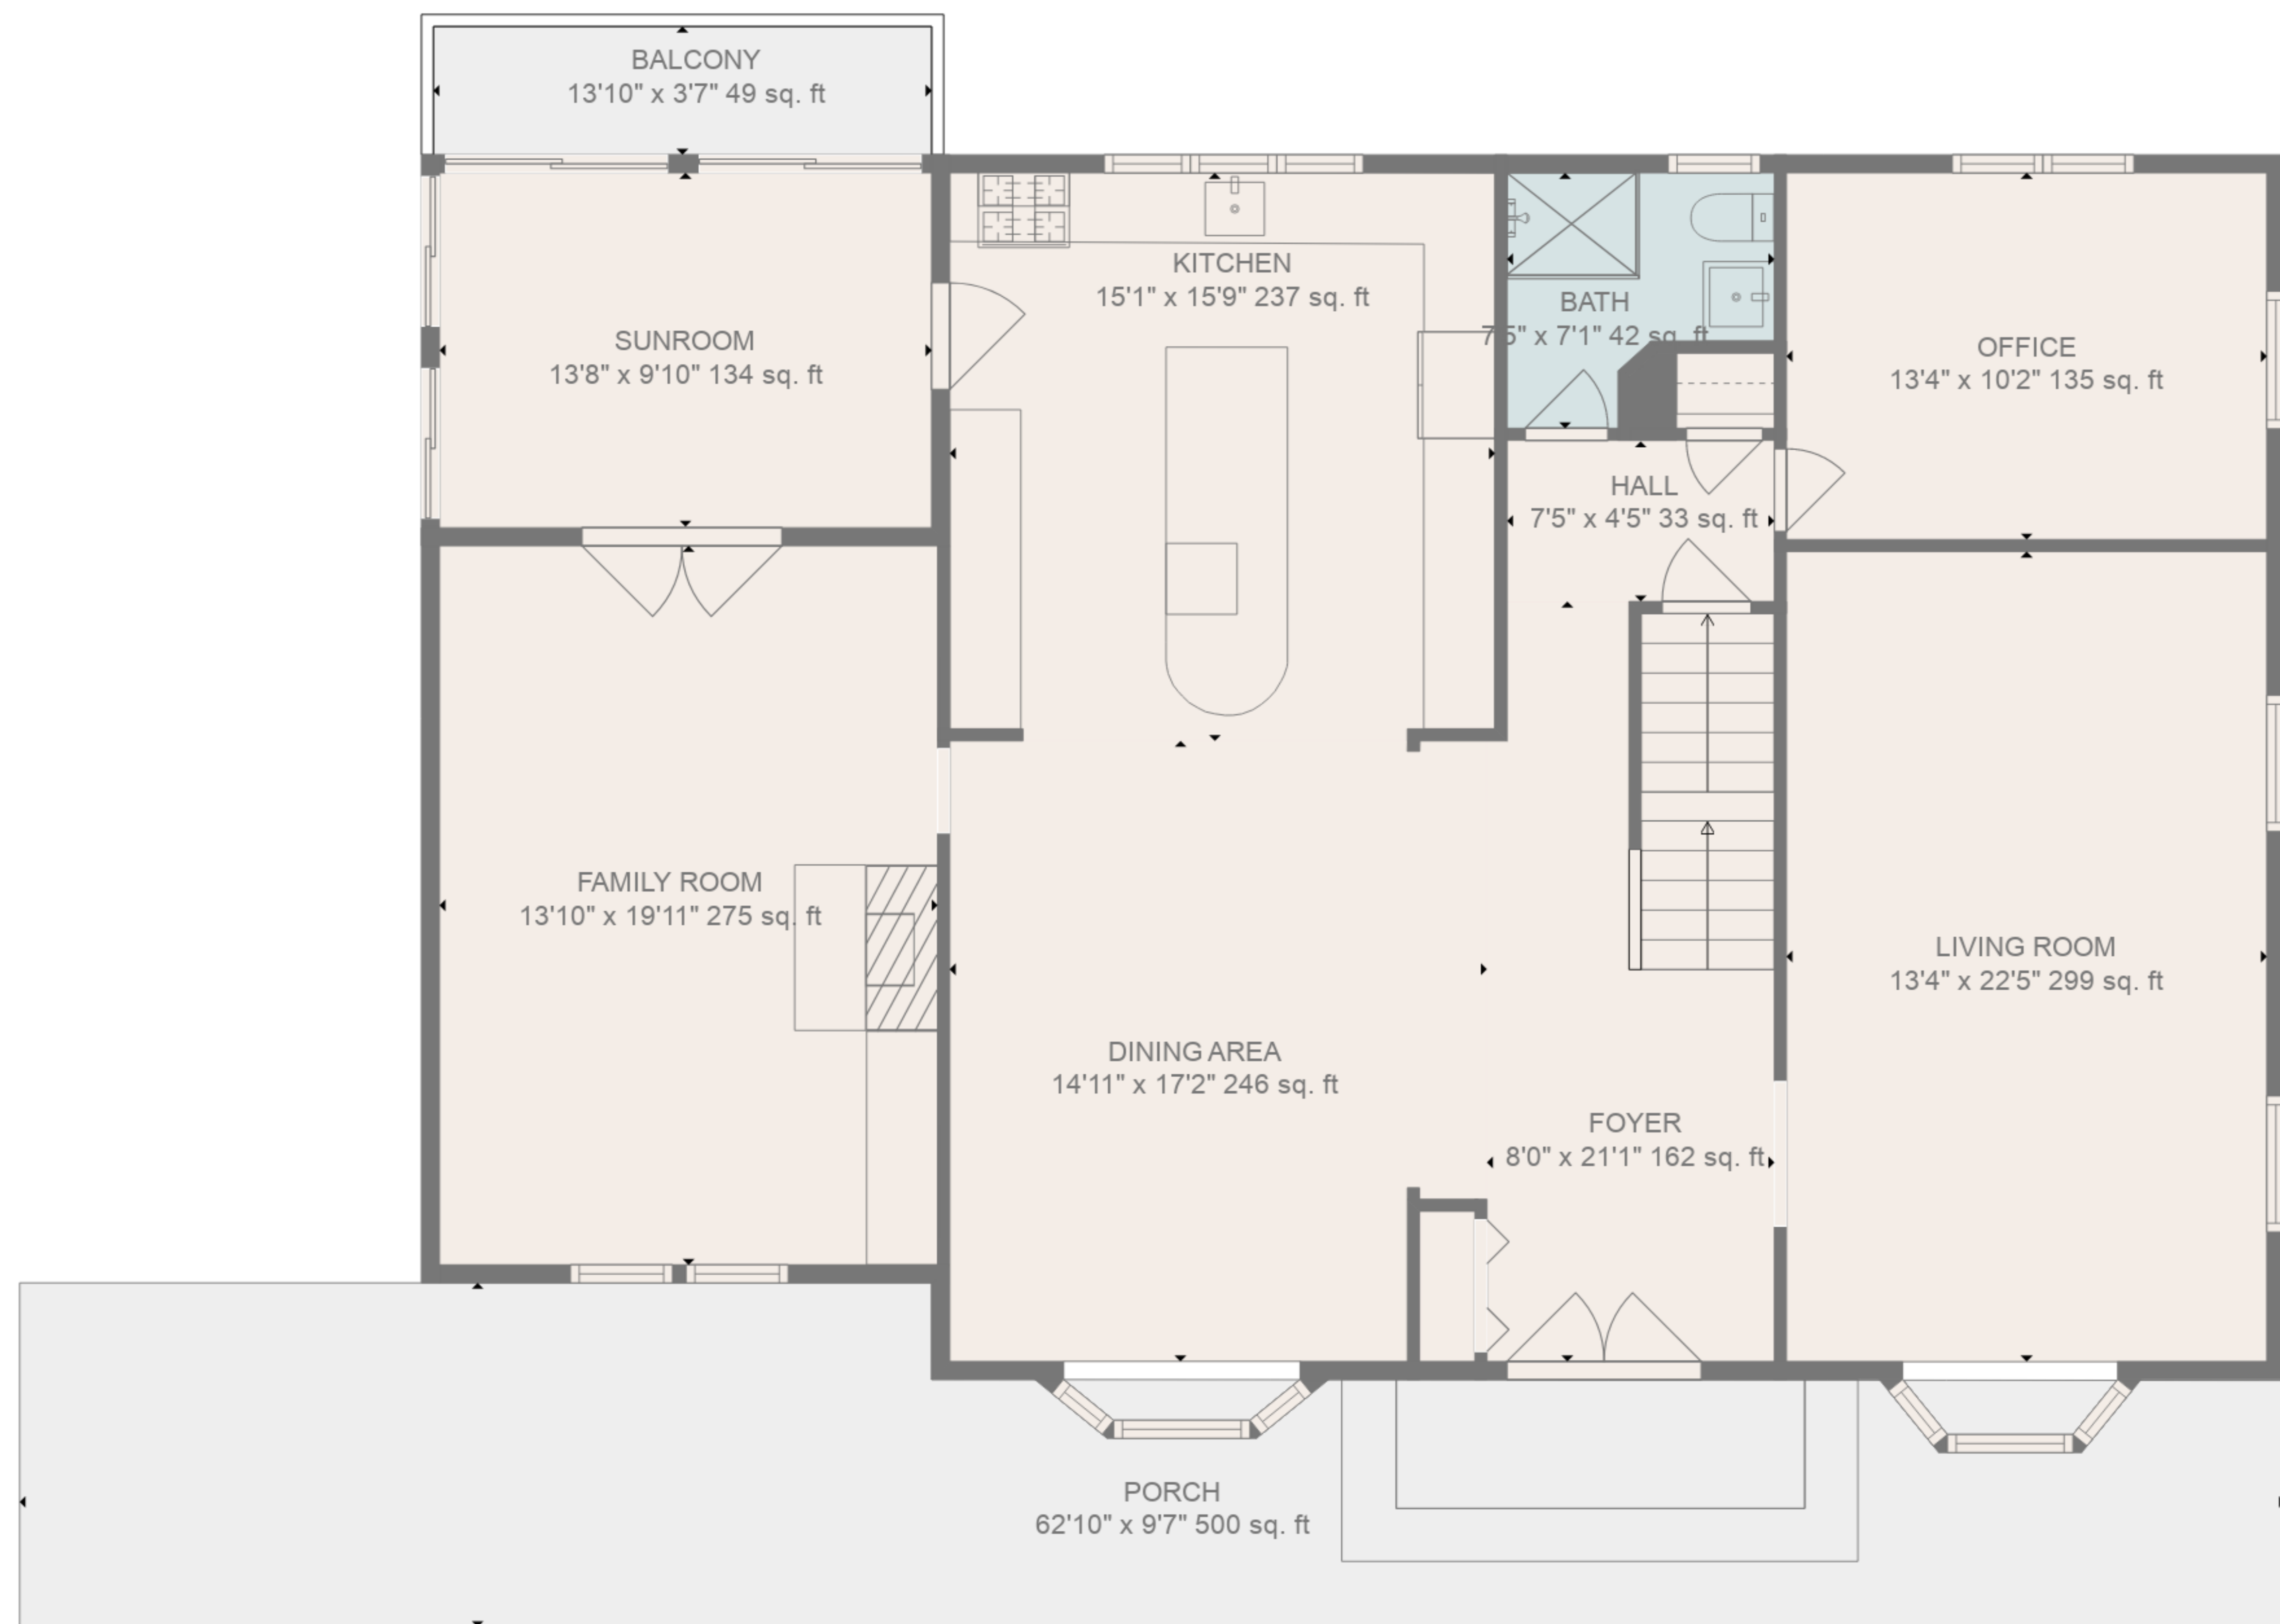

Total scanned area: 4812 sq. ft

SIZES AND DIMENSIONS ARE APPROXIMATE, ACTUAL MAY VARY.

Total scanned area: 4812 sq. ft

SIZES AND DIMENSIONS ARE APPROXIMATE, ACTUAL MAY VARY.

Total scanned area: 4812 sq. ft

SIZES AND DIMENSIONS ARE APPROXIMATE, ACTUAL MAY VARY.

FLOOR 2

FLOOR 1

FLOOR 3

Total scanned area: 4812 sq. ft

SIZES AND DIMENSIONS ARE APPROXIMATE, ACTUAL MAY VARY.