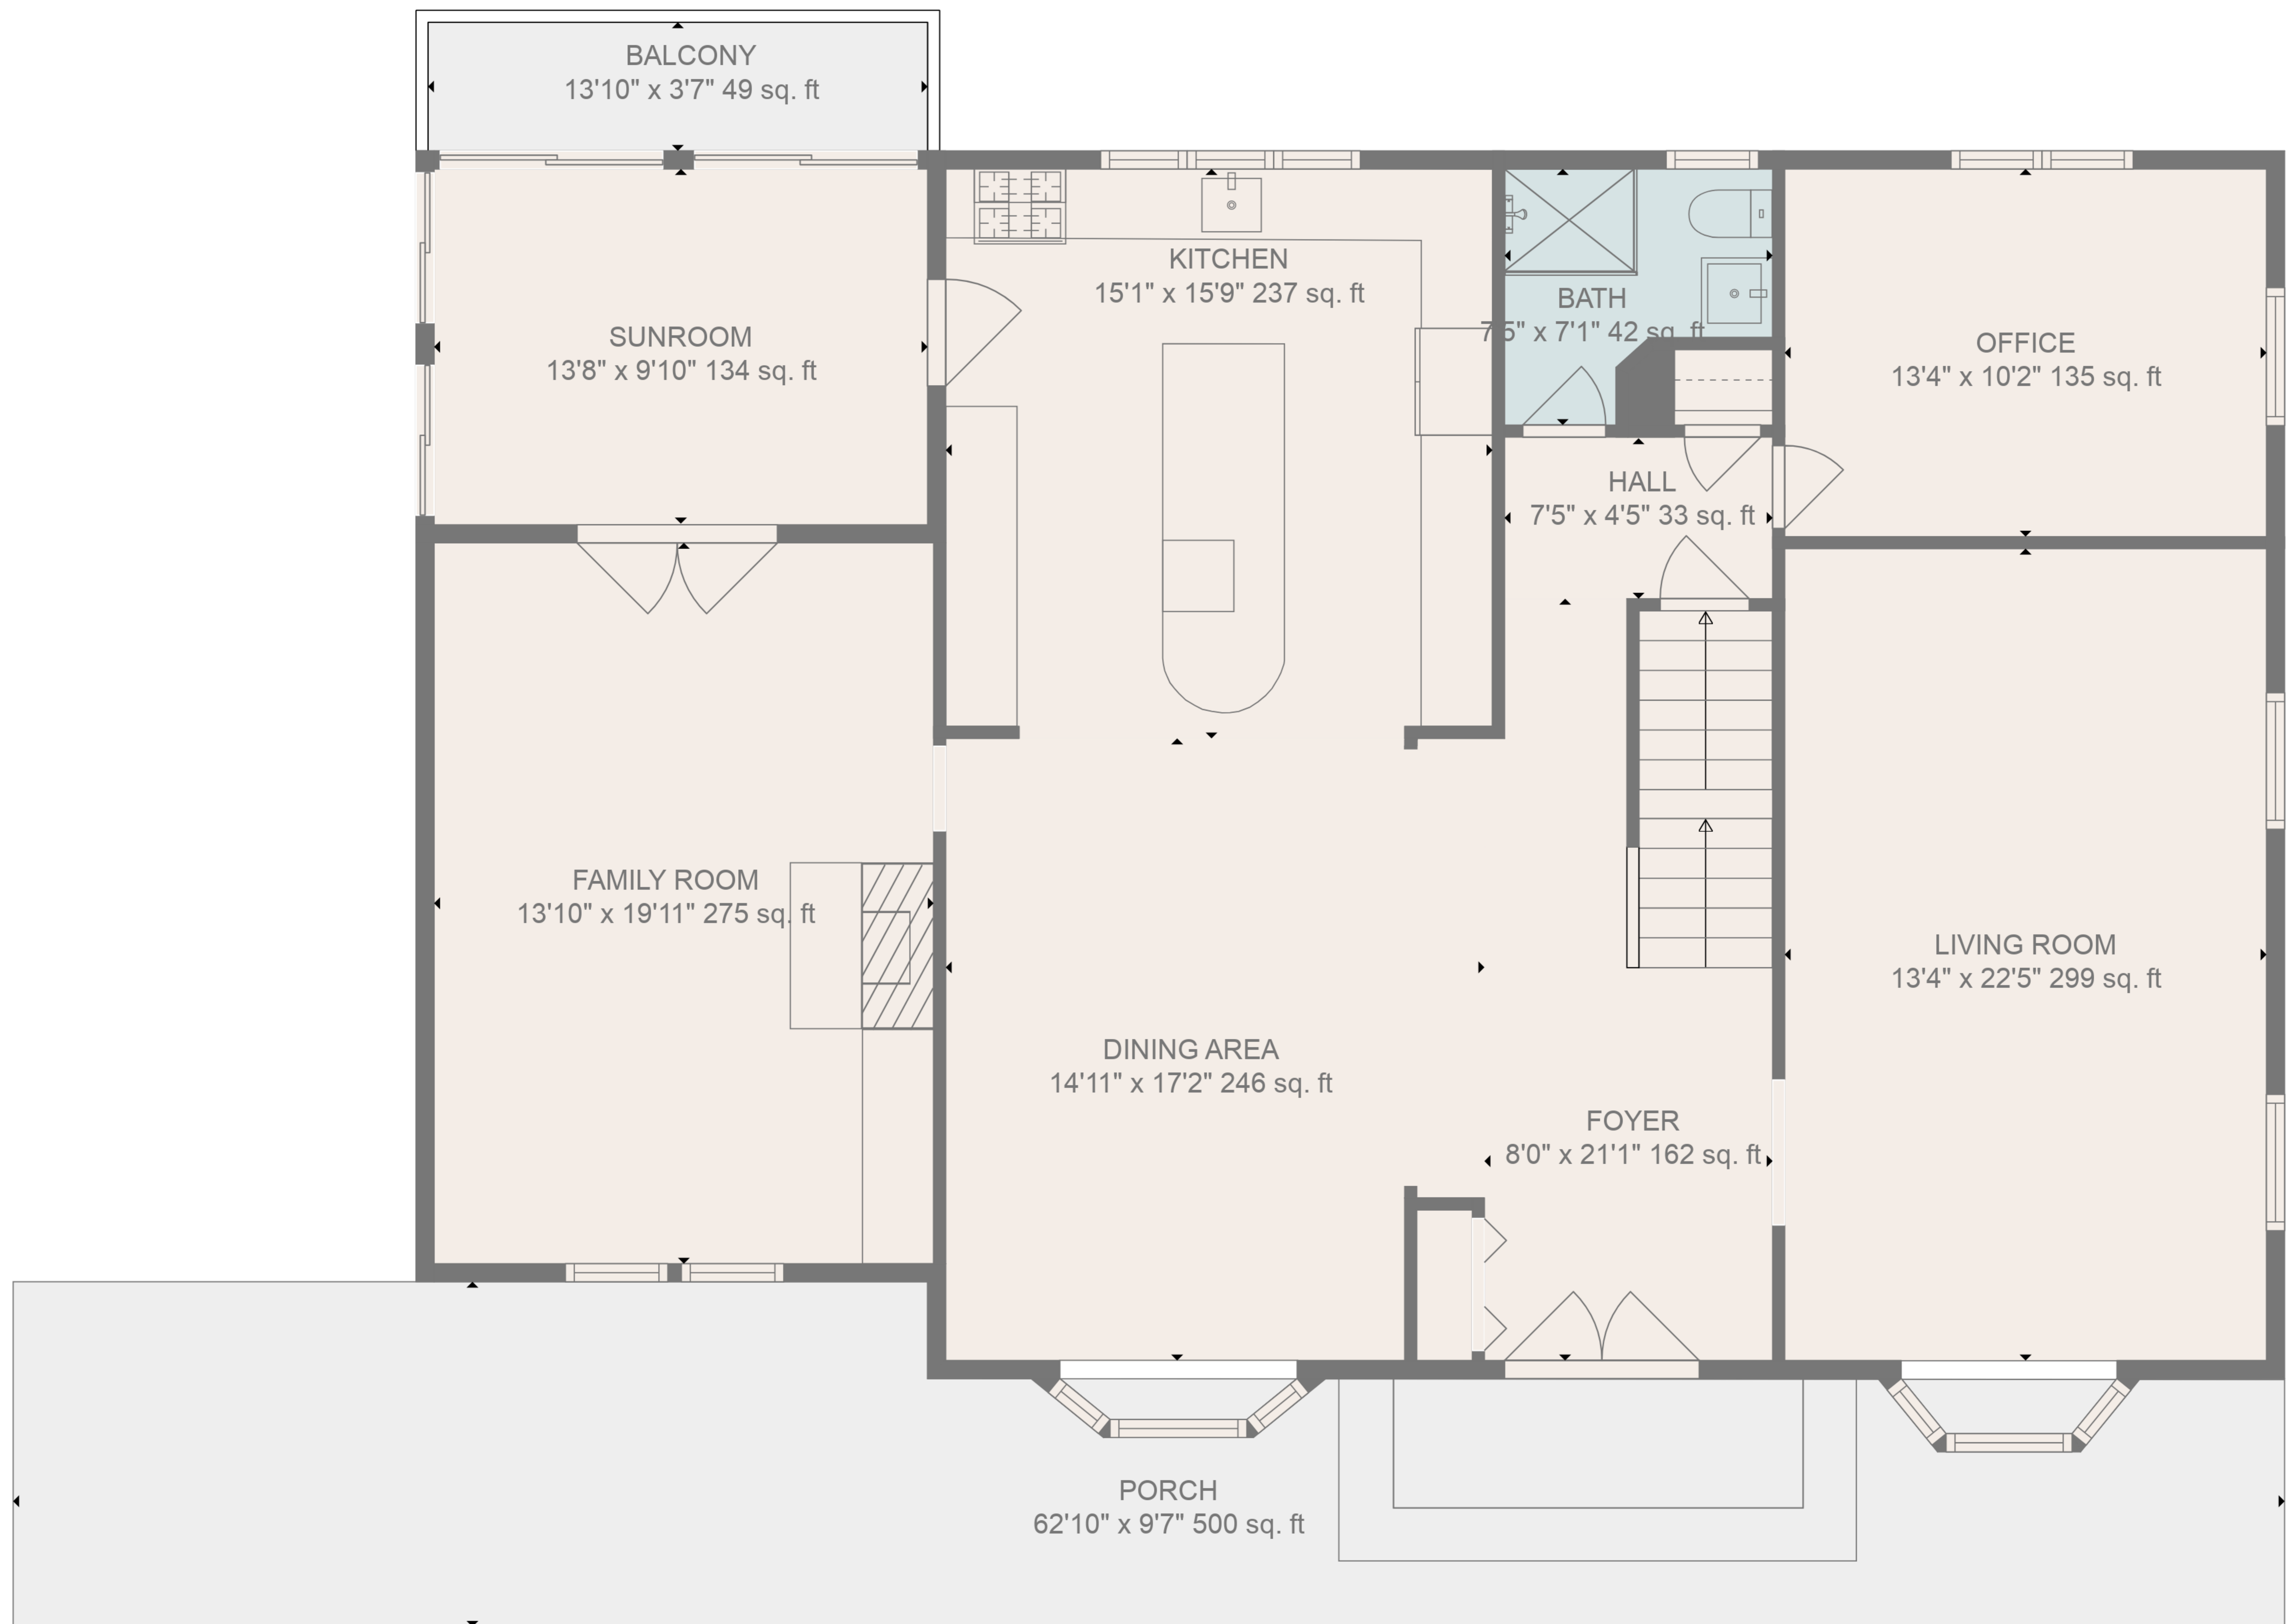

Total scanned area: 4812 sq. ft

SIZES AND DIMENSIONS ARE APPROXIMATE, ACTUAL MAY VARY.

Total scanned area: 4812 sq. ft

SIZES AND DIMENSIONS ARE APPROXIMATE, ACTUAL MAY VARY.

Total scanned area: 4812 sq. ft

SIZES AND DIMENSIONS ARE APPROXIMATE, ACTUAL MAY VARY.

FLOOR 2

FLOOR 1

FLOOR 3

Total scanned area: 4812 sq. ft

SIZES AND DIMENSIONS ARE APPROXIMATE, ACTUAL MAY VARY.