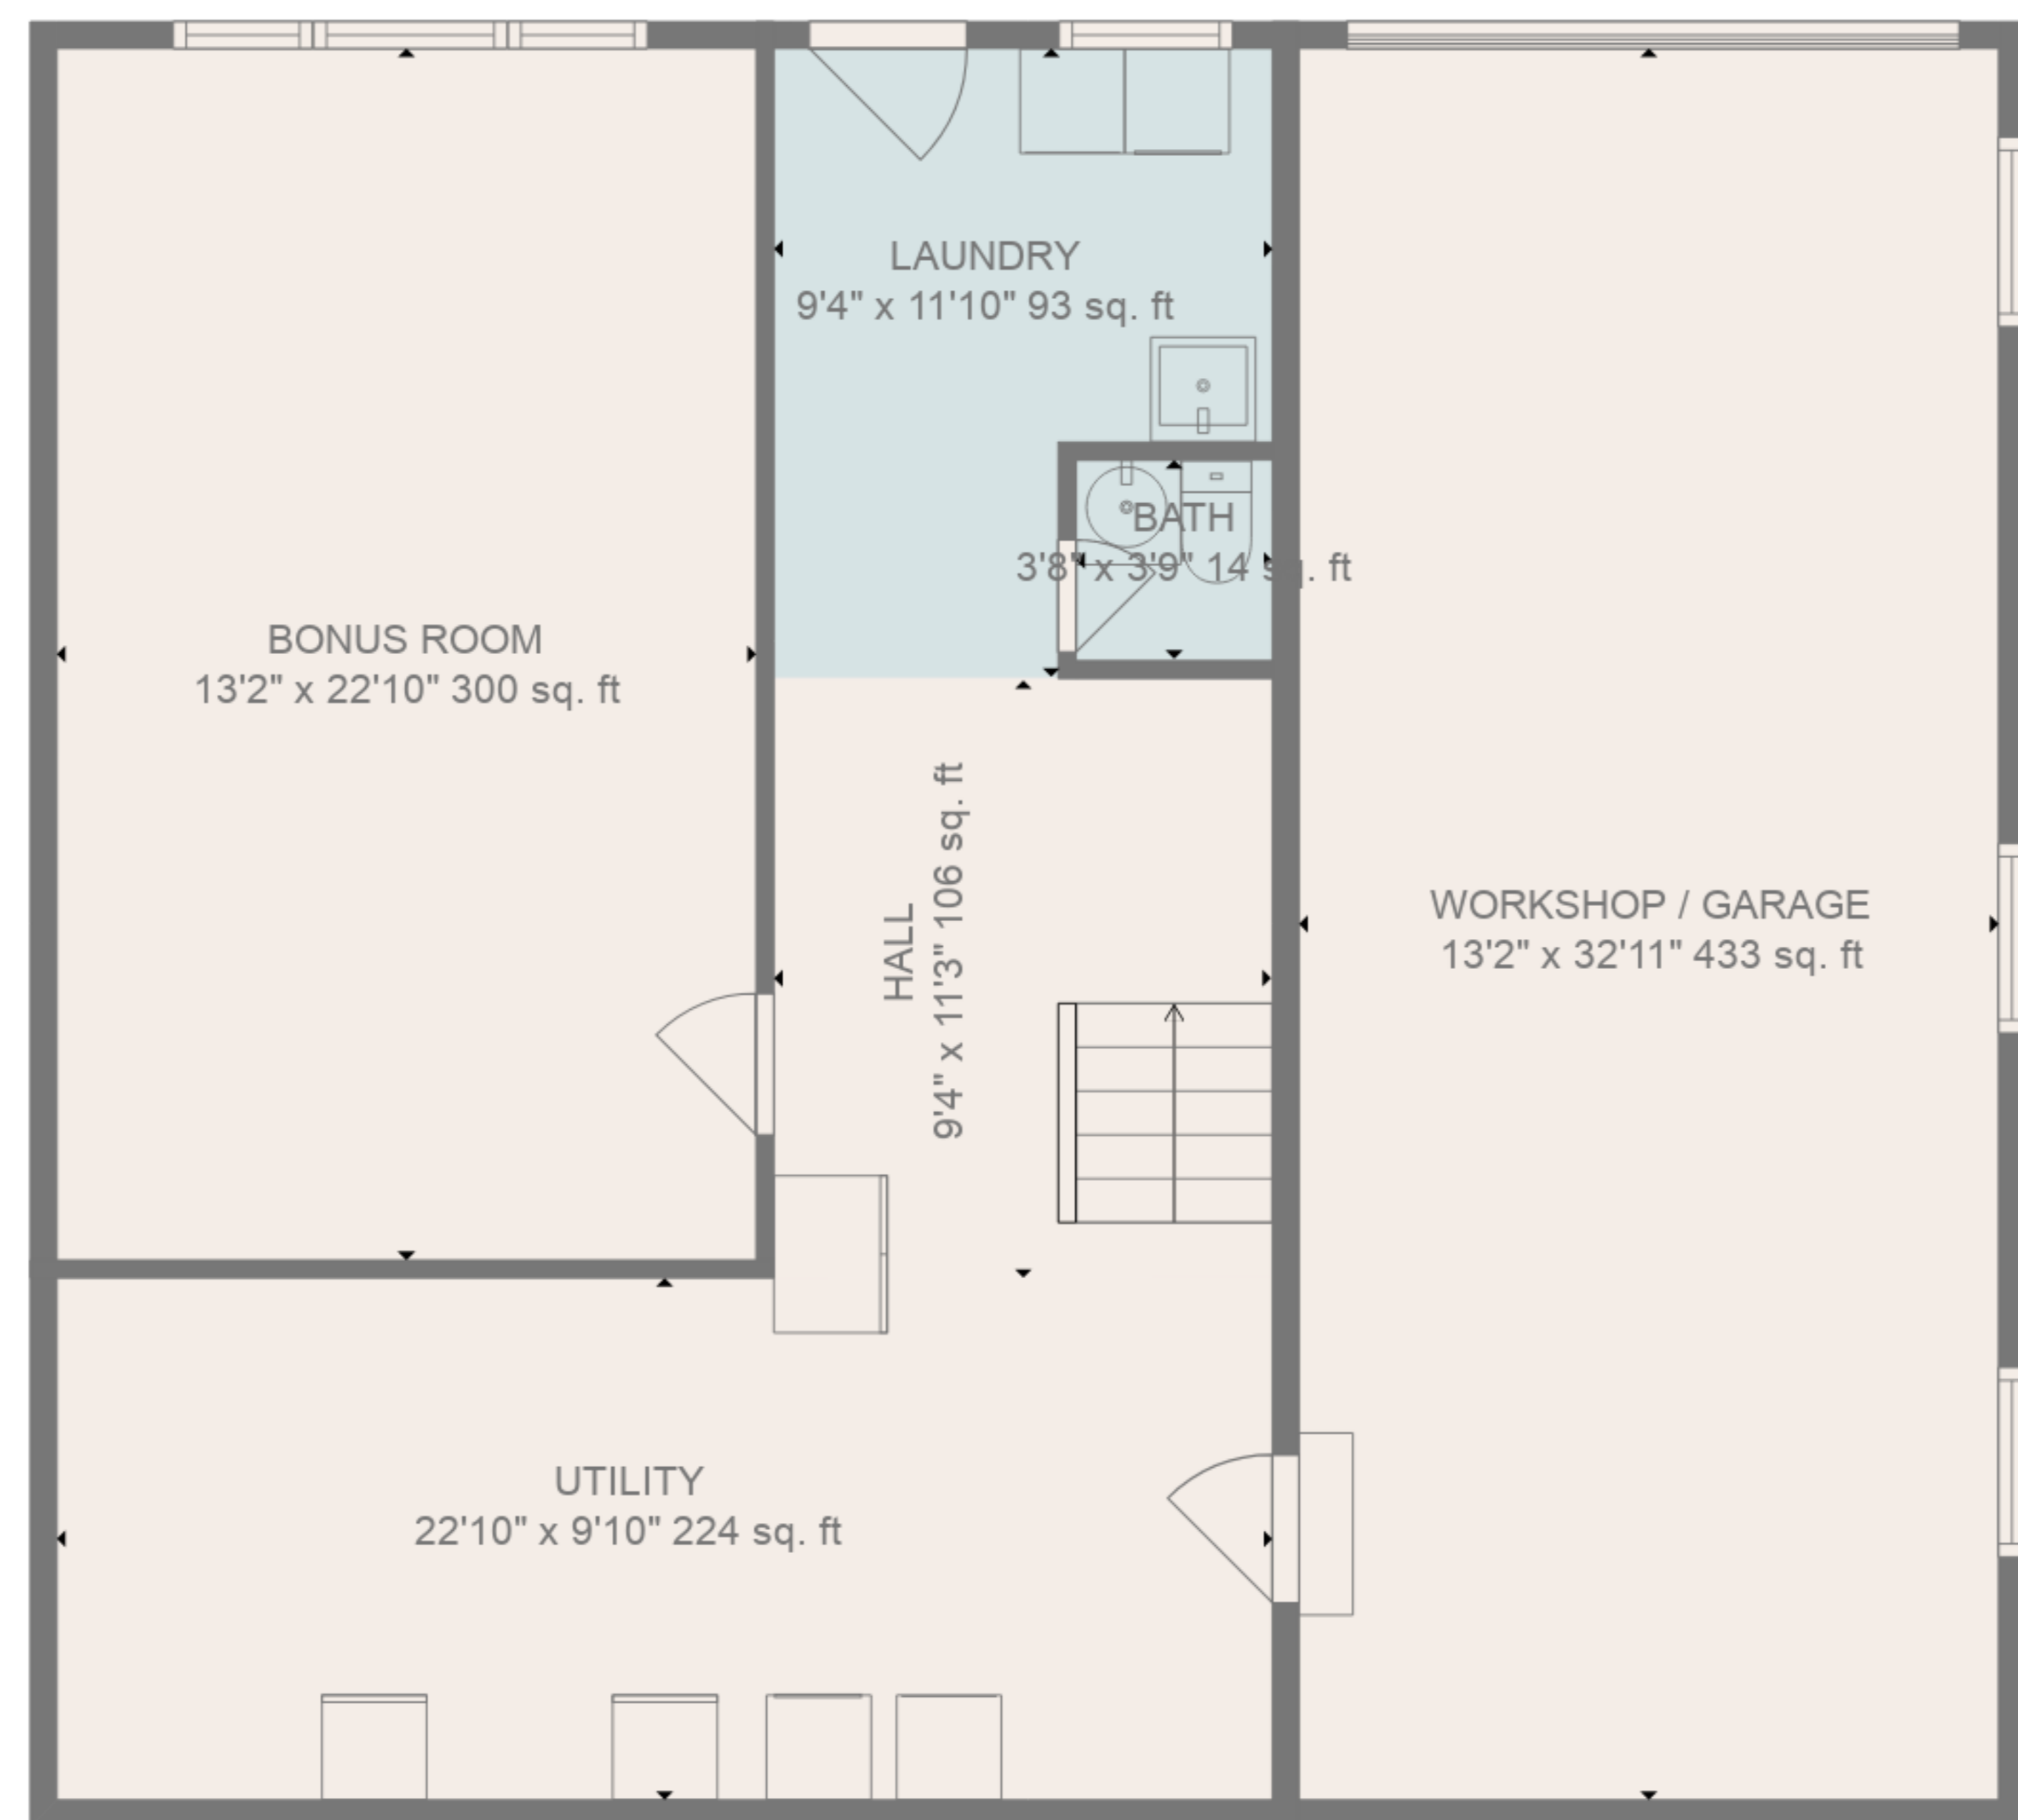

Total scanned area: 4812 sq. ft

SIZES AND DIMENSIONS ARE APPROXIMATE, ACTUAL MAY VARY.

Total scanned area: 4812 sq. ft

SIZES AND DIMENSIONS ARE APPROXIMATE, ACTUAL MAY VARY.

Total scanned area: 4812 sq. ft

SIZES AND DIMENSIONS ARE APPROXIMATE, ACTUAL MAY VARY.

FLOOR 2

FLOOR 1

FLOOR 3

Total scanned area: 4812 sq. ft

SIZES AND DIMENSIONS ARE APPROXIMATE, ACTUAL MAY VARY.