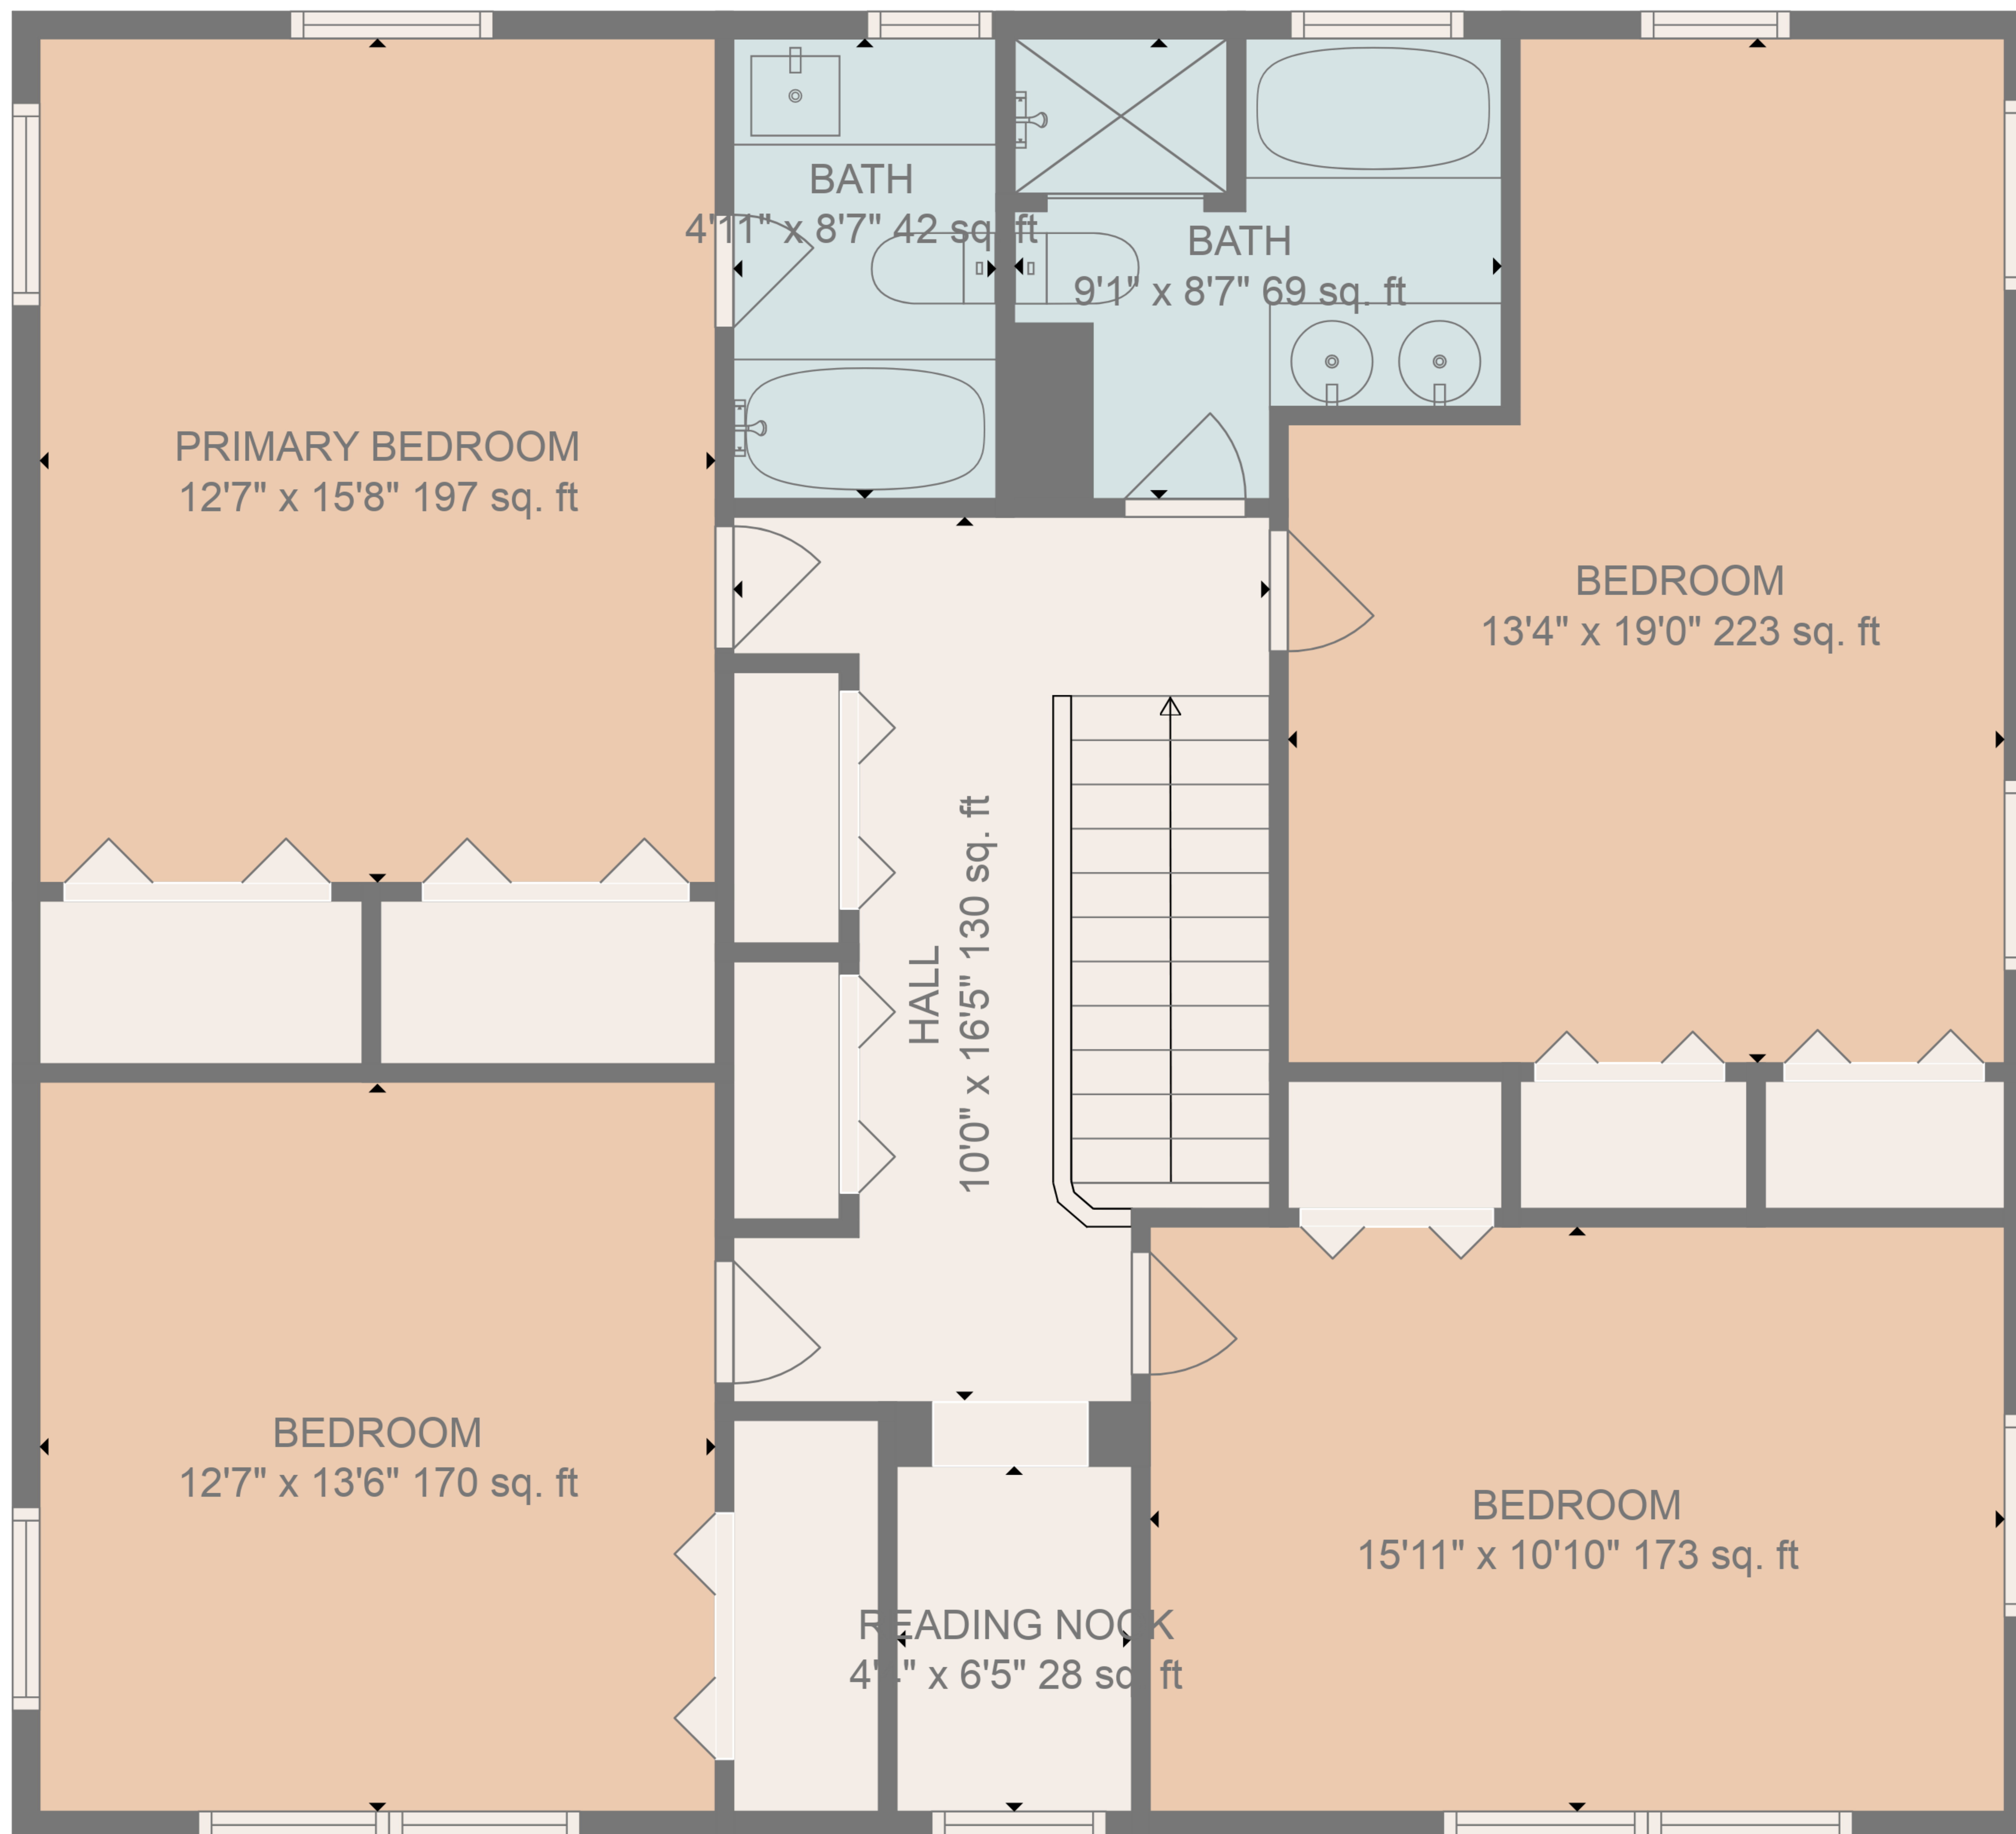

Total scanned area: 4812 sq. ft

SIZES AND DIMENSIONS ARE APPROXIMATE, ACTUAL MAY VARY.

Total scanned area: 4812 sq. ft

SIZES AND DIMENSIONS ARE APPROXIMATE, ACTUAL MAY VARY.

Total scanned area: 4812 sq. ft

SIZES AND DIMENSIONS ARE APPROXIMATE, ACTUAL MAY VARY.

FLOOR 2

FLOOR 1

FLOOR 3

Total scanned area: 4812 sq. ft

SIZES AND DIMENSIONS ARE APPROXIMATE, ACTUAL MAY VARY.