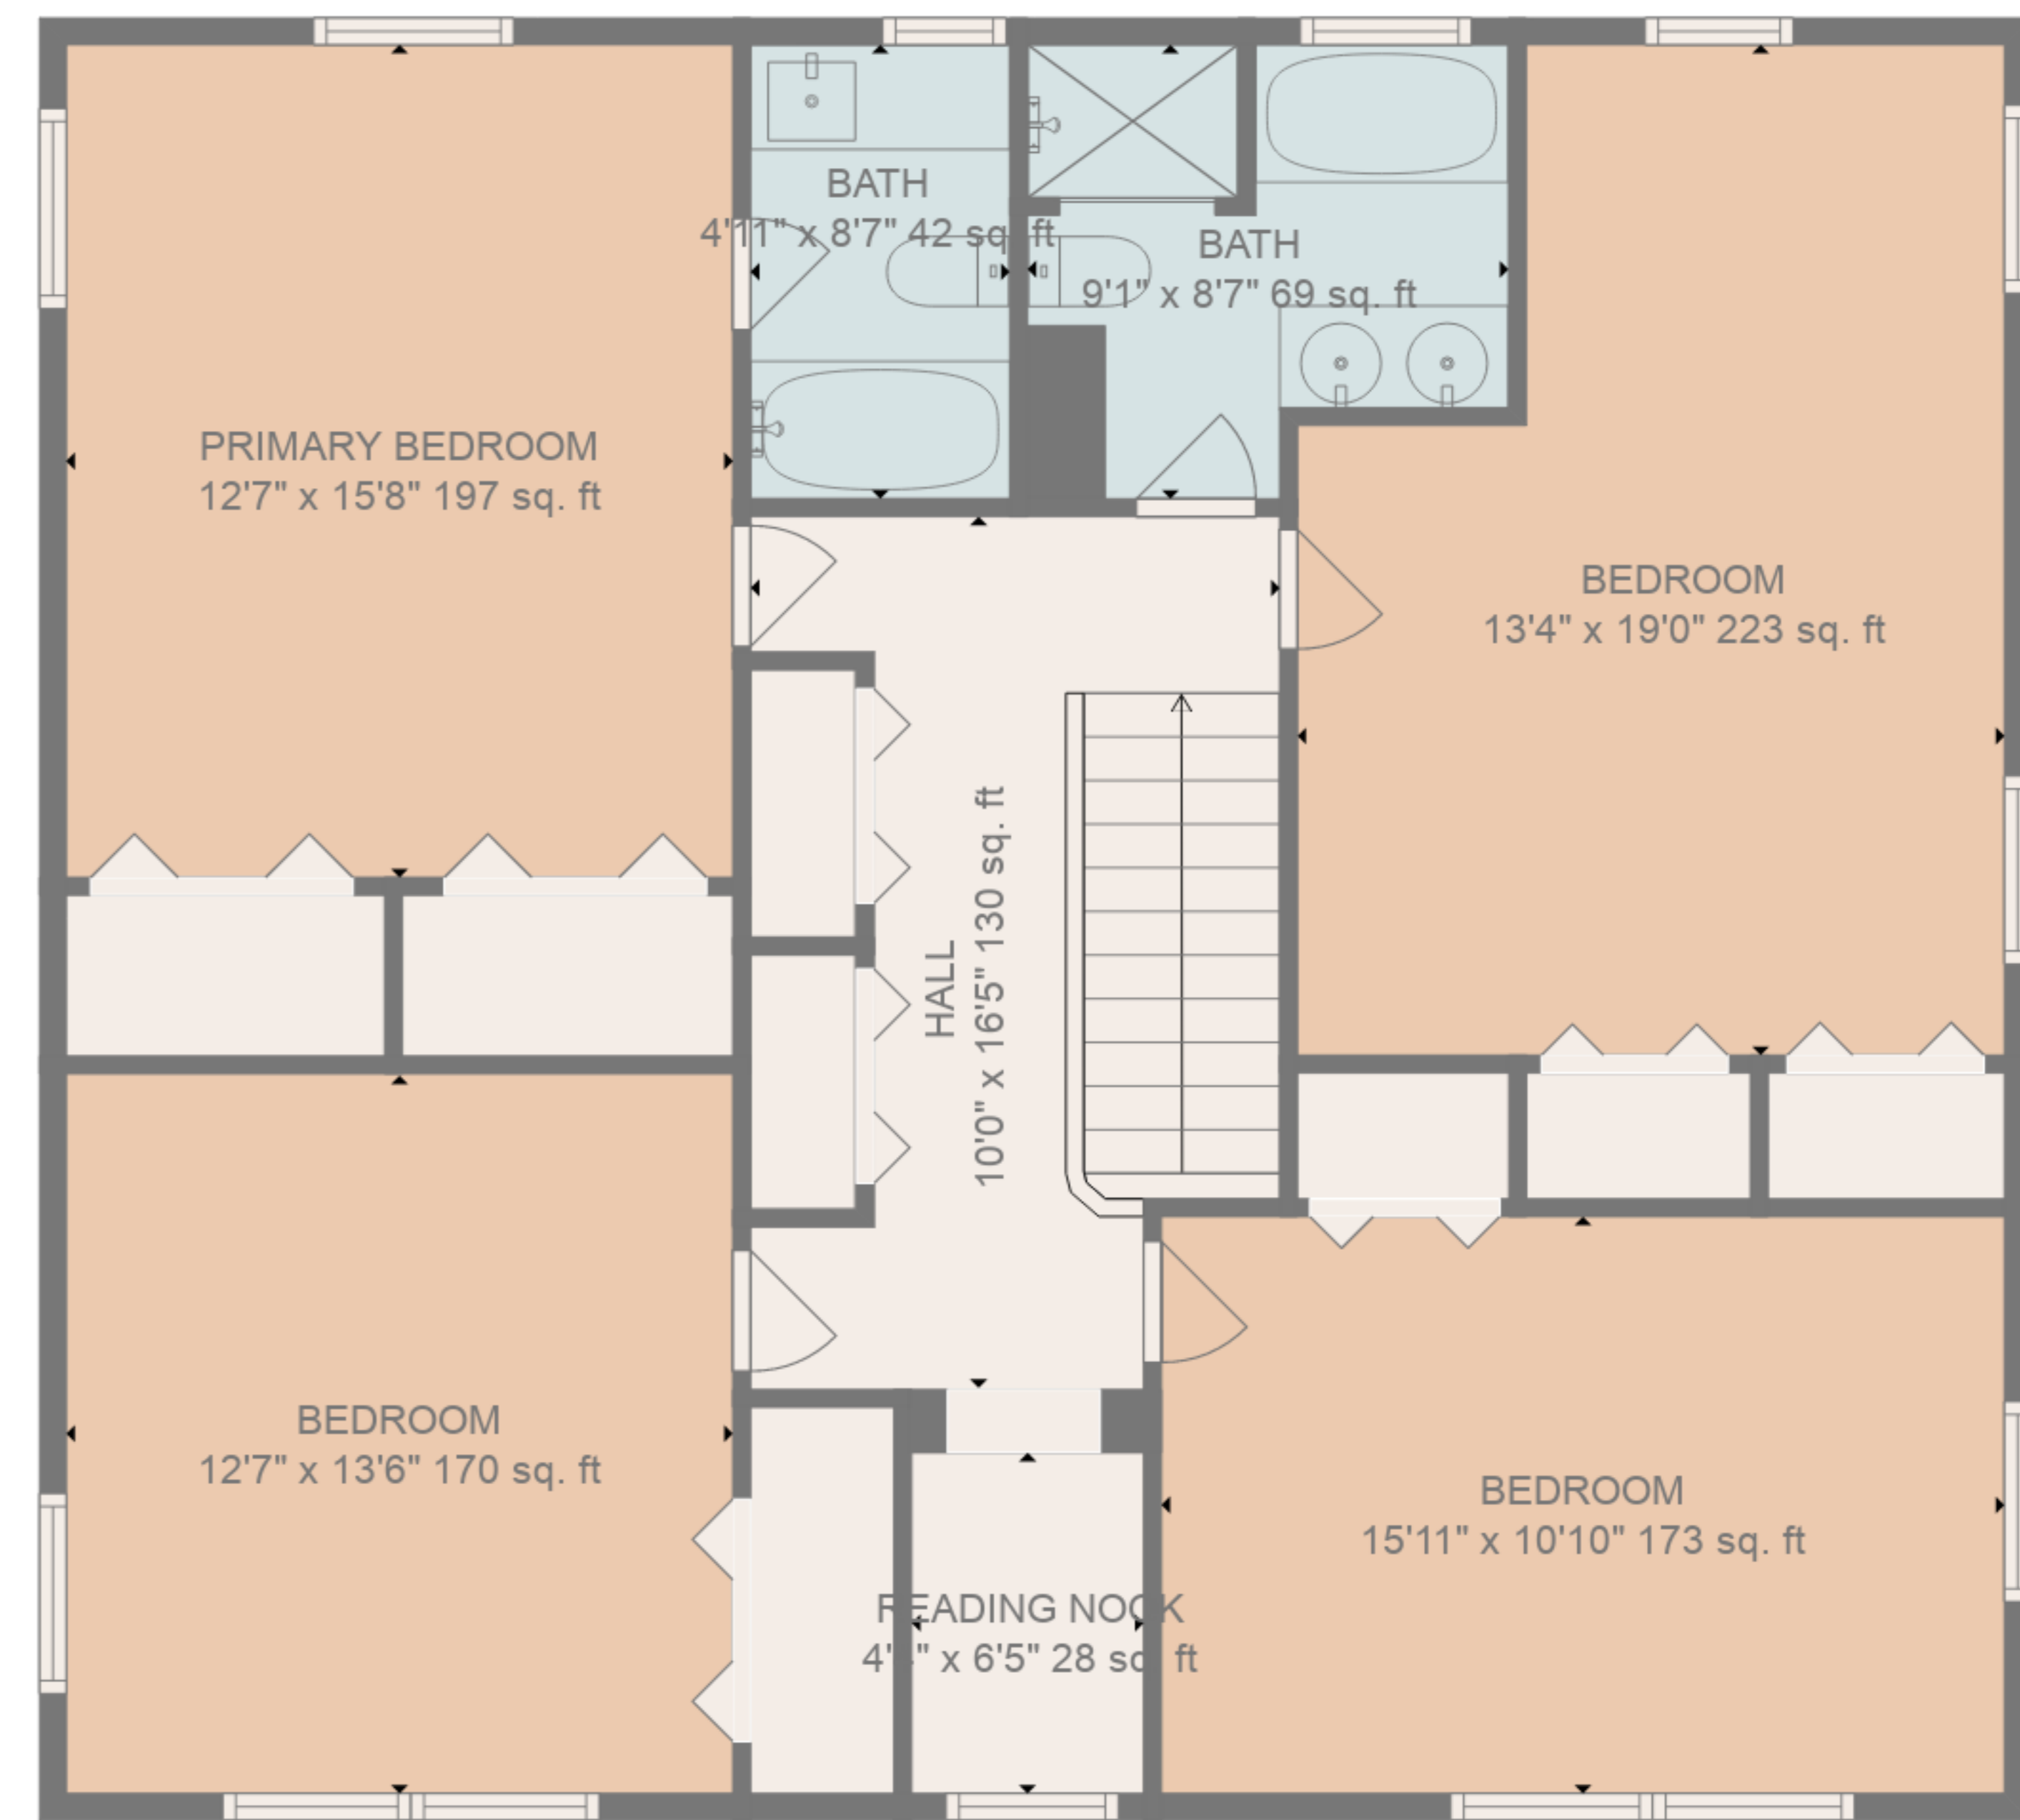

Total scanned area: 4812 sq. ft

SIZES AND DIMENSIONS ARE APPROXIMATE, ACTUAL MAY VARY.

Total scanned area: 4812 sq. ft

SIZES AND DIMENSIONS ARE APPROXIMATE, ACTUAL MAY VARY.

Total scanned area: 4812 sq. ft

SIZES AND DIMENSIONS ARE APPROXIMATE, ACTUAL MAY VARY.

FLOOR 2

FLOOR 1

FLOOR 3

Total scanned area: 4812 sq. ft

SIZES AND DIMENSIONS ARE APPROXIMATE, ACTUAL MAY VARY.