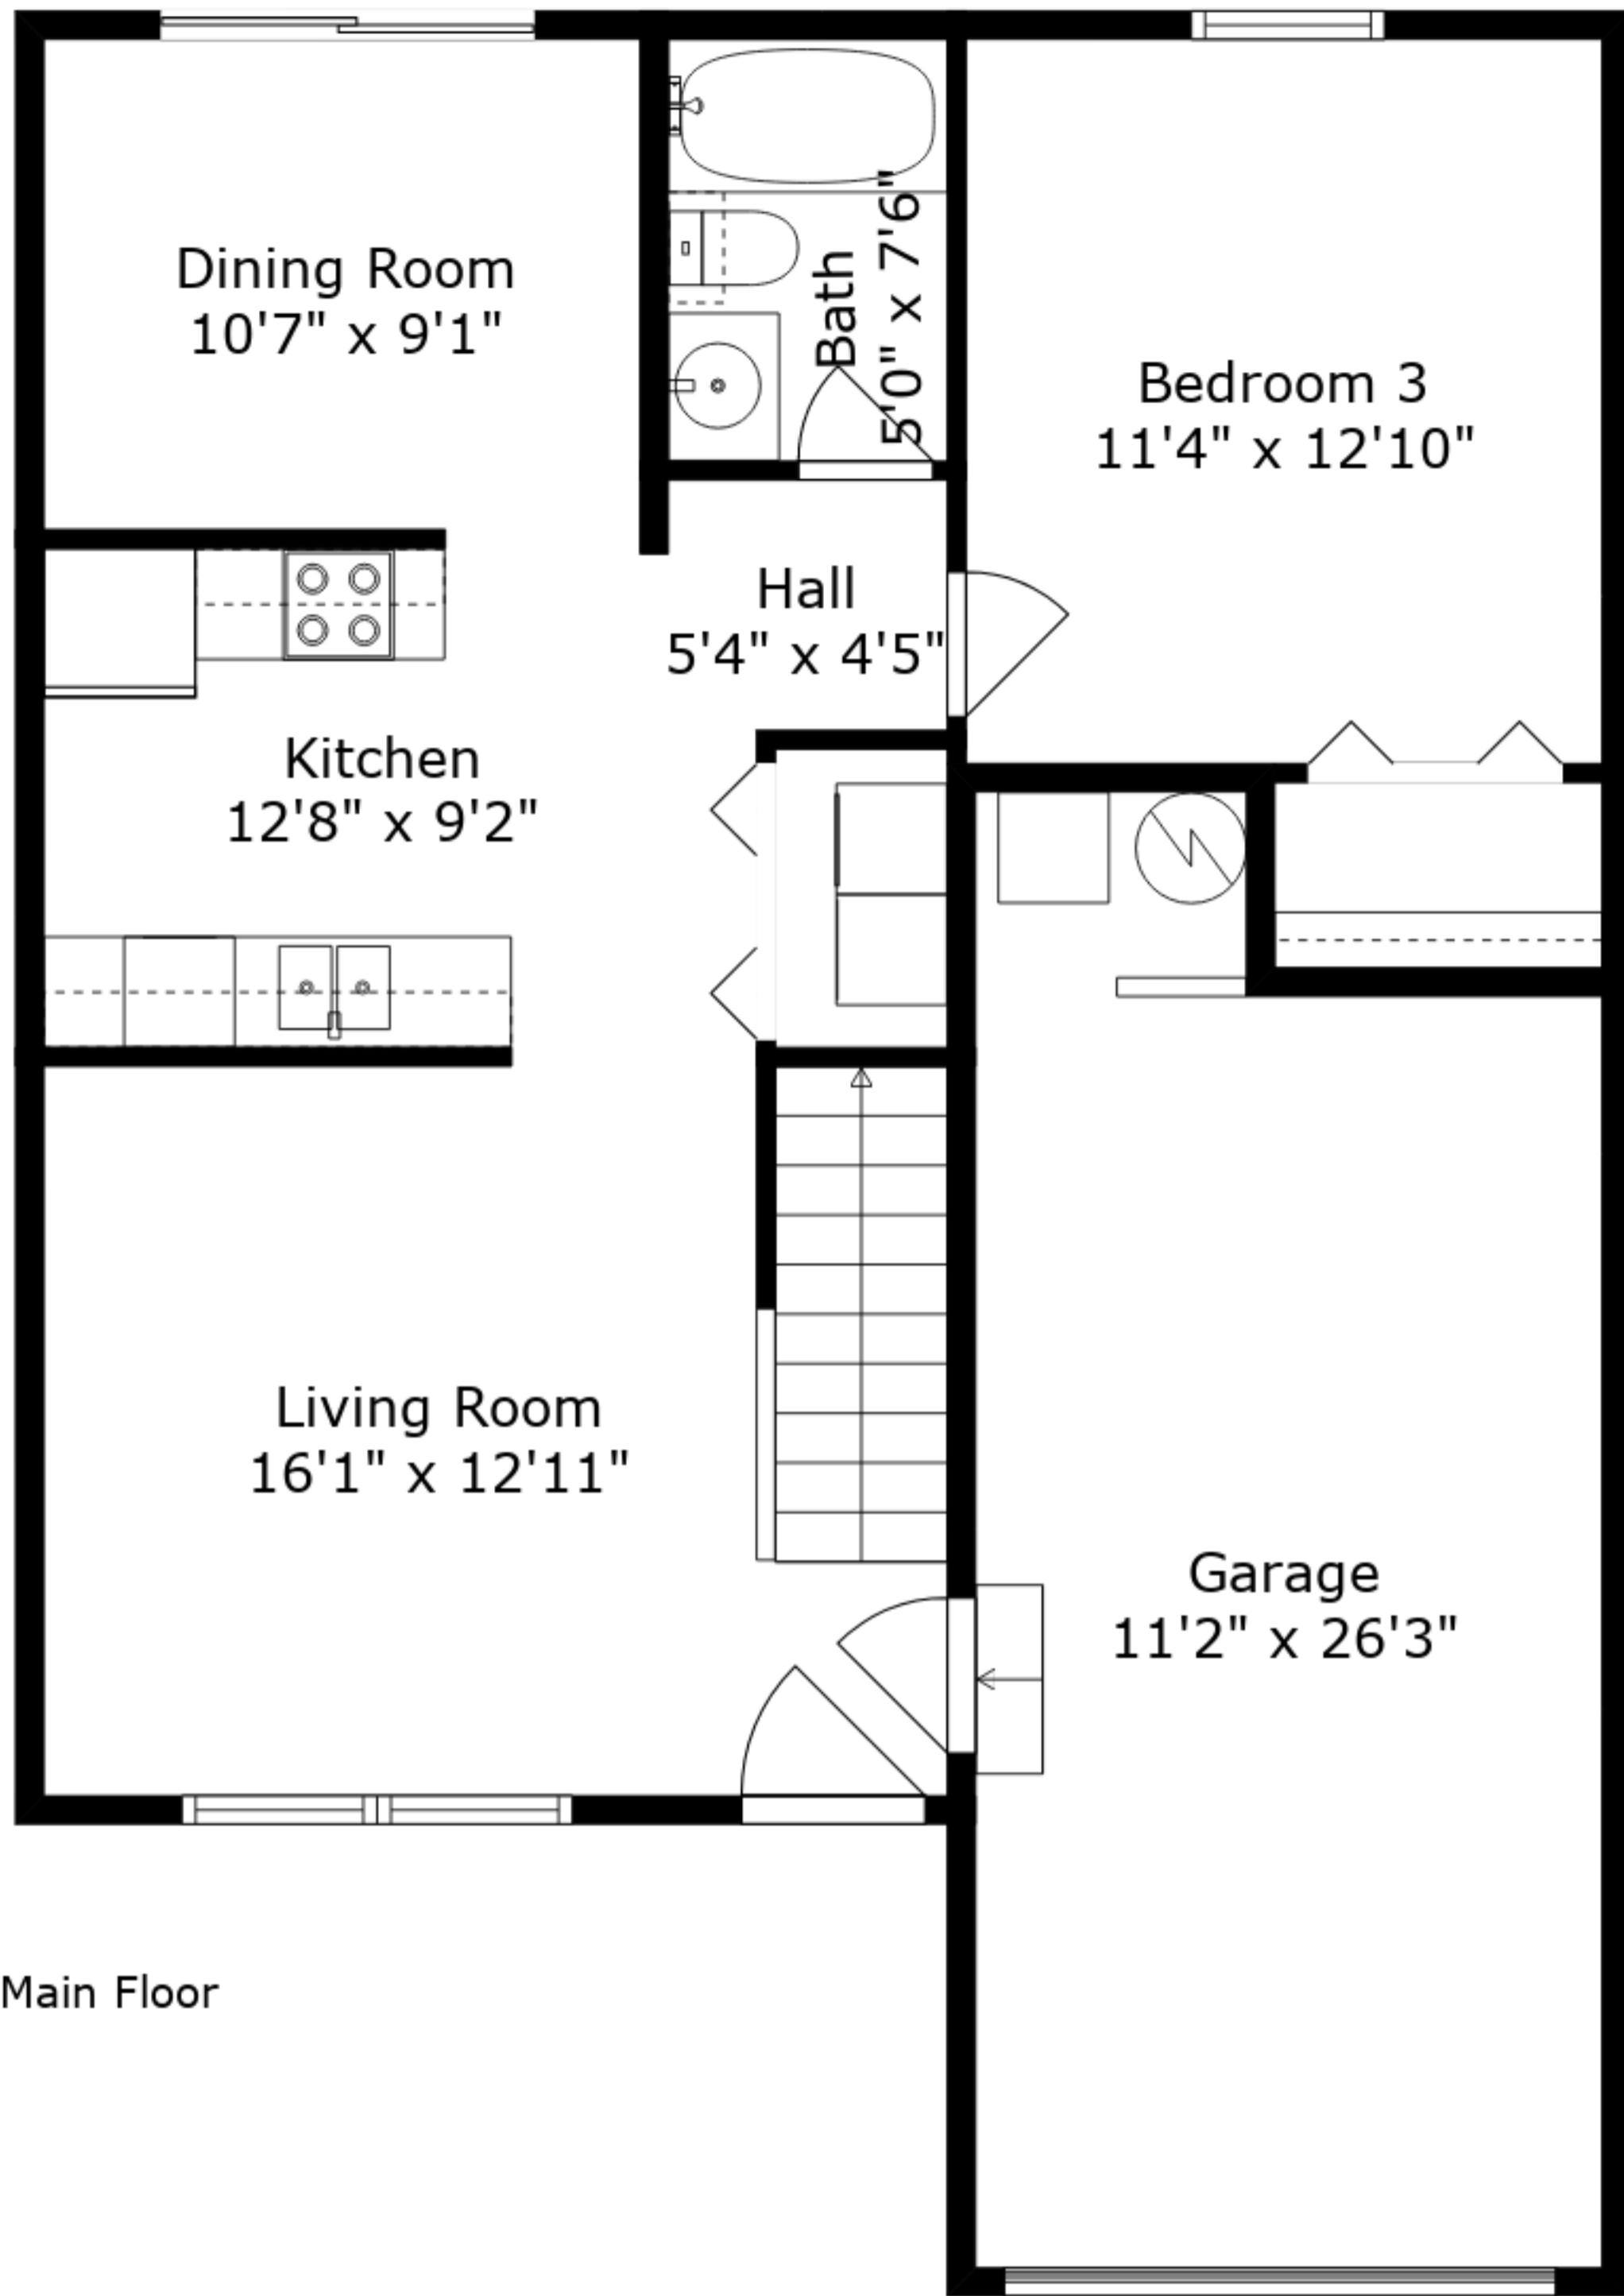

ESTIMATED AREAS

GLA MAIN FLOOR: 738 sq. ft EXCLUDED AREAS 291 sq. ft
 GLA UPPER FLOOR: 557 sq. ft EXCLUDED AREAS 188 sq. ft
 Total GLA 1295 sq. ft, total area 1586 sq. ft

Sizes And Dimensions Are Approximate. Actual May Vary.

Main Floor

Upper Floor