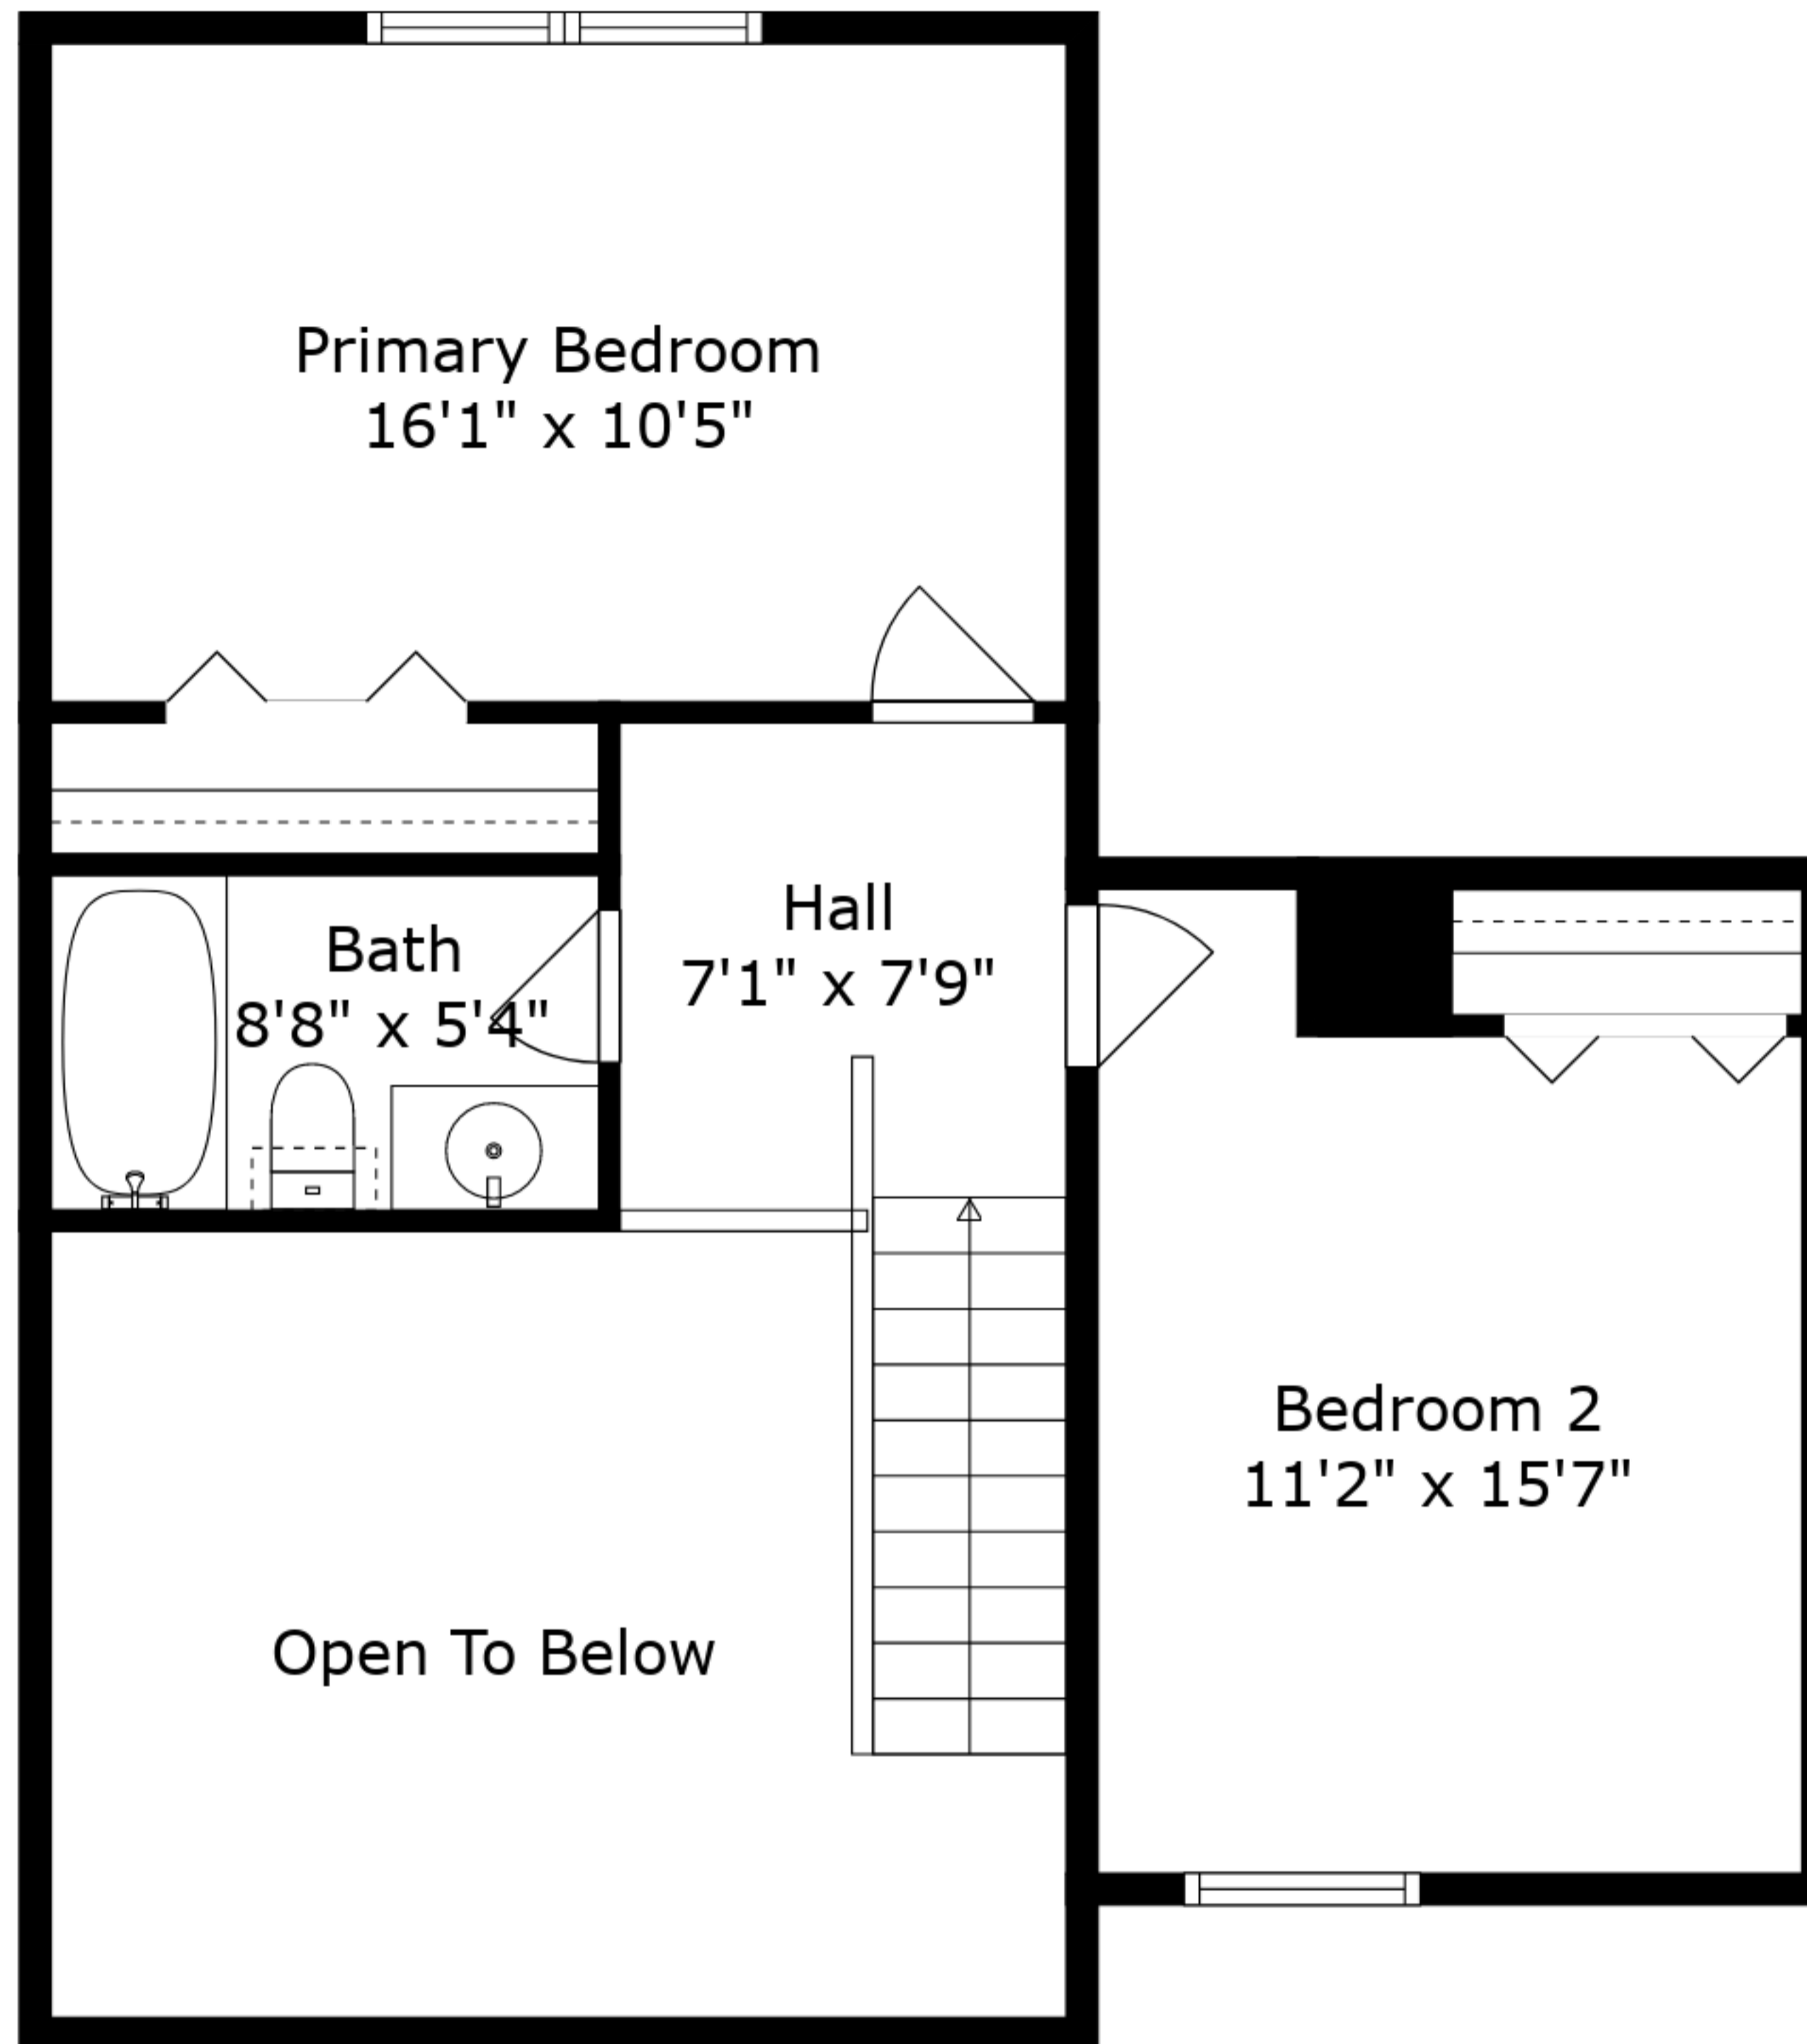

ESTIMATED AREAS

GLA MAIN FLOOR: 738 sq. ft EXCLUDED AREAS 291 sq. ft
 GLA UPPER FLOOR: 557 sq. ft EXCLUDED AREAS 188 sq. ft
 Total GLA 1295 sq. ft, total area 1586 sq. ft

Sizes And Dimensions Are Approximate. Actual May Vary.

Main Floor

Upper Floor