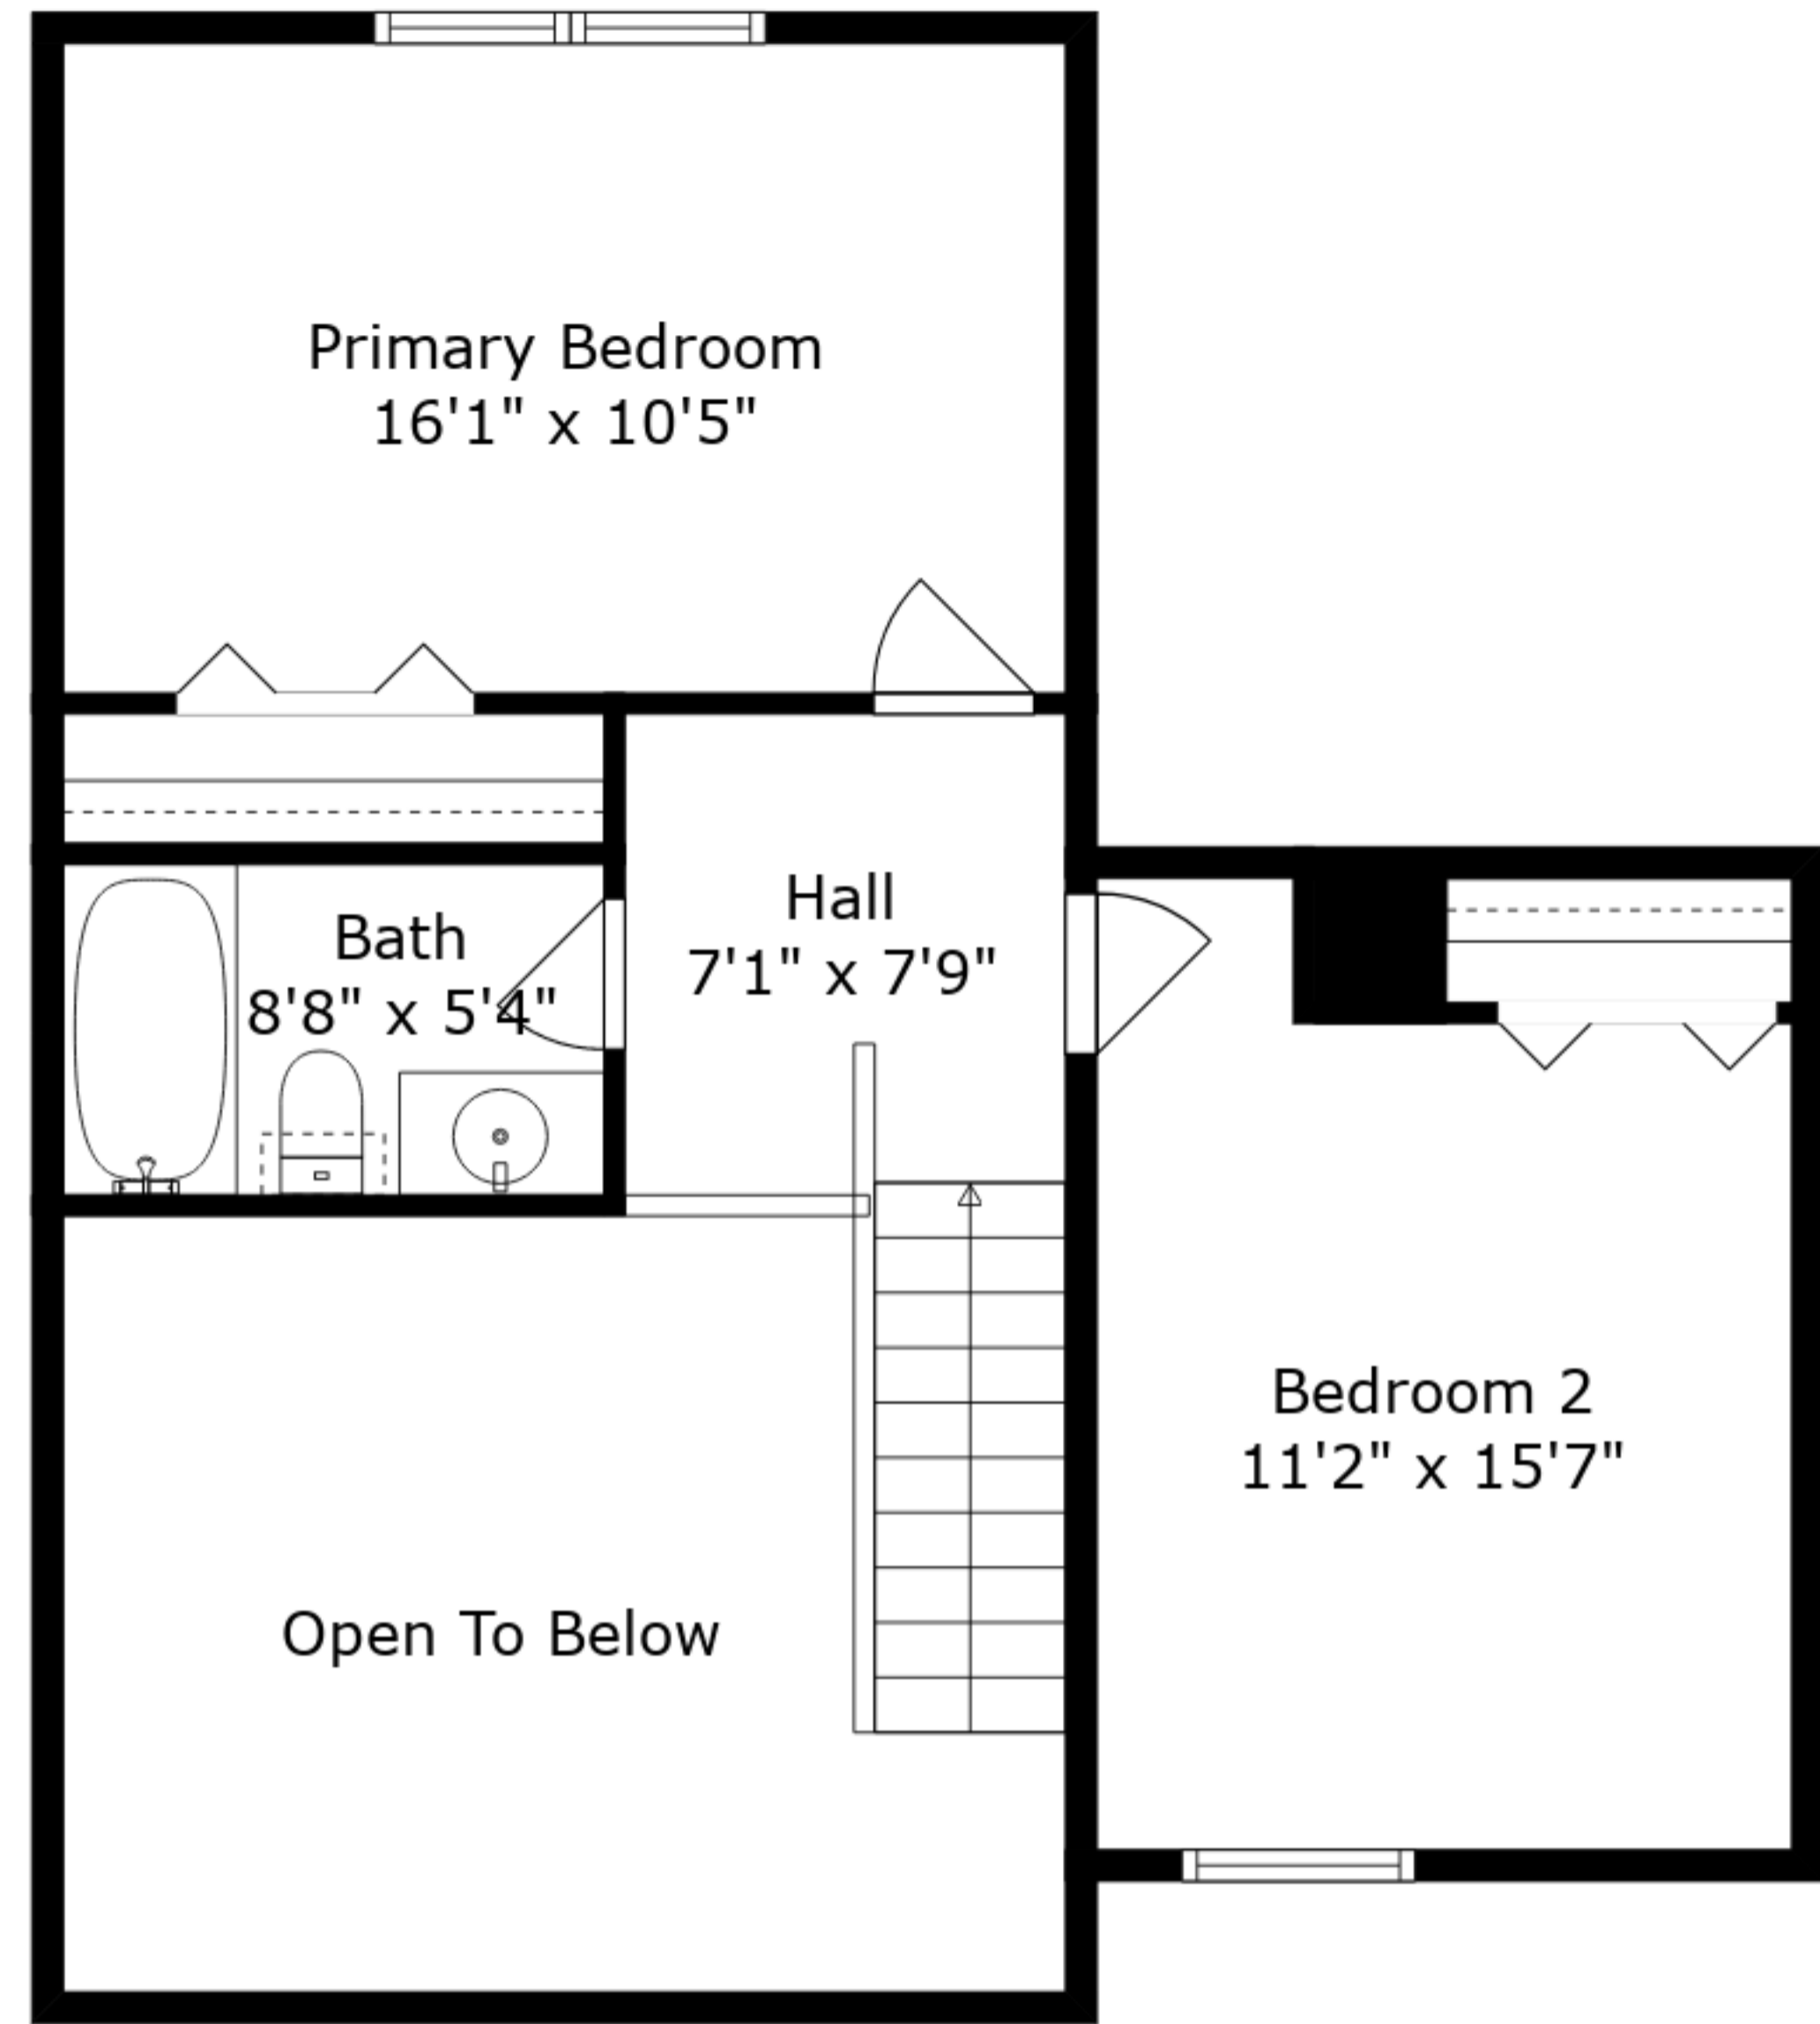

ESTIMATED AREAS

GLA MAIN FLOOR: 738 sq. ft EXCLUDED AREAS 291 sq. ft
 GLA UPPER FLOOR: 557 sq. ft EXCLUDED AREAS 188 sq. ft
 Total GLA 1295 sq. ft, total area 1586 sq. ft

Sizes And Dimensions Are Approximate. Actual May Vary.

Main Floor

Upper Floor