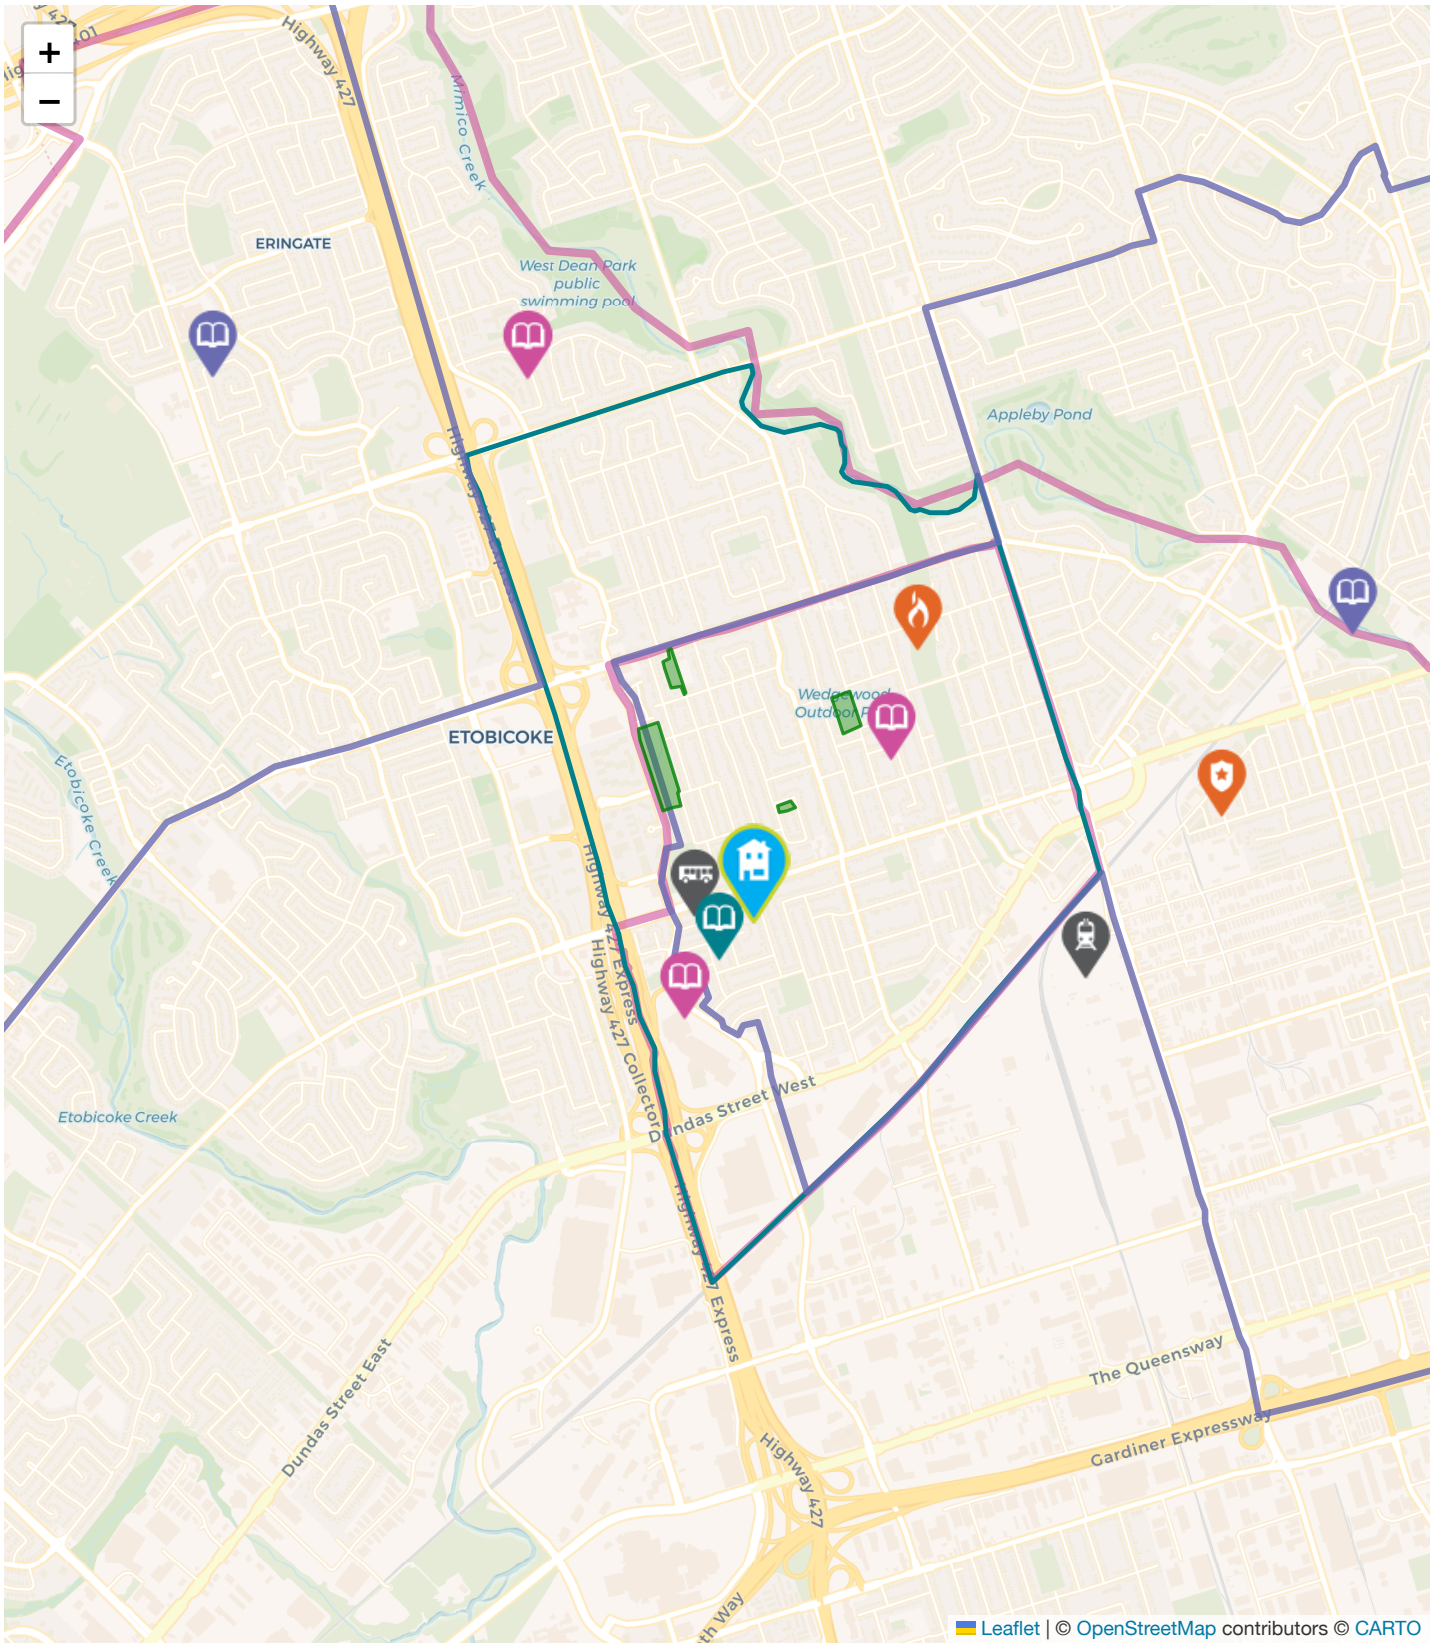

Leaflet | © OpenStreetMap contributors © CARTO

- Elementary Schools
- Middle Schools
- High Schools
- Transit
- Safety
- Elementary Attendance Zone
- Middle Attendance Zone
- High Attendance Zone
- Parks