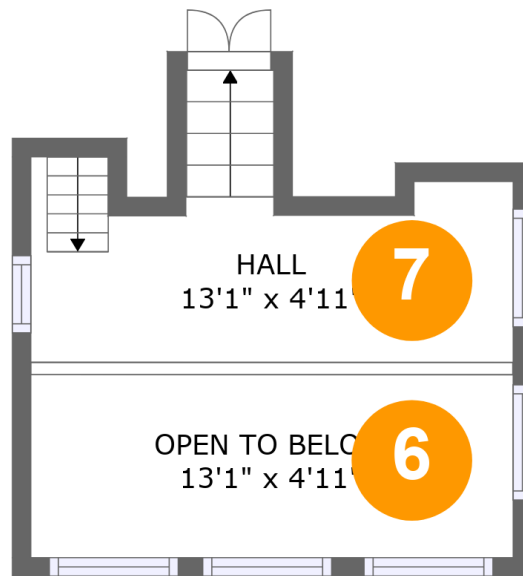

107 Moore St,A,Santa Fe,NM,US, A

FLOOR 1

FLOOR 2

Property summary

 **0** Garages

 **1** Bedrooms

 **1** Bathrooms

 **0** Half baths

 **2** Floors

 **456** Gross living area sqft

 **623** Total sqft

107 Moore St,A,Santa Fe,NM,US, A**Room dimensions**

Floor 1

Total sqft: 456 Living area: 456

#		Dimensions	sqft	Counted as living area
1	Bedroom	13'1" x 11'2"	129 sq. ft	Yes
2	Kitchen	13'1" x 4'11"	65 sq. ft	Yes
3	Living Room	13'1" x 9'6"	126 sq. ft	Yes
4	Hall	2'10" x 3'8"	15 sq. ft	Yes
5	Bath	6'10" x 5'0"	34 sq. ft	Yes

107 Moore St,A,Santa Fe,NM,US, A

Room dimensions

Floor 2

Total sqft: 167

Living area: 0

#		Dimensions	sqft	Counted as living area
6	Open To Below	13'1" x 4'11"	65 sq. ft	No
7	Hall	13'1" x 4'11"	72 sq. ft	No

107 Moore St,A,Santa Fe,NM,US, A

1 Floor 1 - Bedroom

Dimensions: 13'1" x 11'2"
Area: 129 sq. ft
Counted as living area: Yes

Heated: Yes
Finished: Yes
Enclosed: Yes
Contiguous: Yes
Permitted: Yes
Wet space: No
Addition: No
Conversion: No