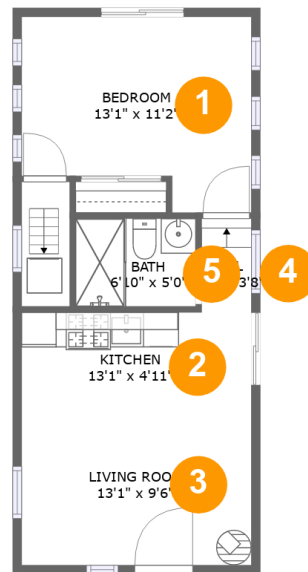

107 Moore St,A,Santa Fe,NM,US, A

FLOOR 1

FLOOR 2

Property summary

 **0** Garages

 **1** Bedrooms

 **1** Bathrooms

 **0** Half baths

 **2** Floors

 **456** Gross living area sqft

 **623** Total sqft

107 Moore St,A,Santa Fe,NM,US, A**Room dimensions**

Floor 1

Total sqft: 456 Living area: 456

#		Dimensions	sqft	Counted as living area
1	Bedroom	13'1" x 11'2"	129 sq. ft	Yes
2	Kitchen	13'1" x 4'11"	65 sq. ft	Yes
3	Living Room	13'1" x 9'6"	126 sq. ft	Yes
4	Hall	2'10" x 3'8"	15 sq. ft	Yes
5	Bath	6'10" x 5'0"	34 sq. ft	Yes

107 Moore St,A,Santa Fe,NM,US, A

1 Floor 1 - Bedroom

Dimensions: 13'1" x 11'2"
Area: 129 sq. ft
Counted as living area: Yes

Heated: Yes
Finished: Yes
Enclosed: Yes
Contiguous: Yes
Permitted: Yes
Wet space: No
Addition: No
Conversion: No

2 Floor 1 - Kitchen

Dimensions: 13'1" x 4'11"
Area: 65 sq. ft
Counted as living area: Yes

Heated: Yes
Finished: Yes
Enclosed: Yes
Contiguous: Yes
Permitted: Yes
Wet space: No
Addition: No
Conversion: No