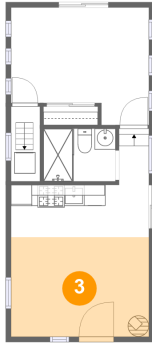

107 Moore St,A,Santa Fe,NM,US, A

3 Floor 1 - Living Room

Dimensions: 13'1" x 9'6"
Area: 126 sq. ft
Counted as living area: Yes

Heated: Yes
Finished: Yes
Enclosed: Yes
Contiguous: Yes
Permitted: Yes
Wet space: No
Addition: No
Conversion: No