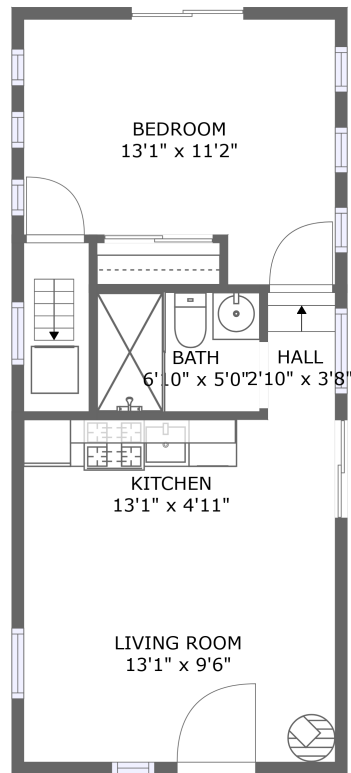

107 Moore St,A,Santa Fe,NM,US, A

FLOOR 1

FLOOR 2

Property summary

 **0** Garages

 **1** Bedrooms

 **1** Bathrooms

 **0** Half baths

 **2** Floors

 **456** Gross living area sqft

 **623** Total sqft

107 Moore St,A,Santa Fe,NM,US, A**Room dimensions**

Floor 1

Total sqft: 456 Living area: 456

#		Dimensions	sqft	Counted as living area
1	Bedroom	13'1" x 11'2"	129 sq. ft	Yes
2	Kitchen	13'1" x 4'11"	65 sq. ft	Yes
3	Living Room	13'1" x 9'6"	126 sq. ft	Yes
4	Hall	2'10" x 3'8"	15 sq. ft	Yes
5	Bath	6'10" x 5'0"	34 sq. ft	Yes

107 Moore St,A,Santa Fe,NM,US, A

Room dimensions

Floor 2

Total sqft: 167

Living area: 0

#		Dimensions	sqft	Counted as living area
6	Open To Below	13'1" x 4'11"	65 sq. ft	No
7	Hall	13'1" x 4'11"	72 sq. ft	No

107 Moore St,A,Santa Fe,NM,US, A

1 Floor 1 - Bedroom

Dimensions: 13'1" x 11'2"
Area: 129 sq. ft
Counted as living area: Yes

Heated: Yes
Finished: Yes
Enclosed: Yes
Contiguous: Yes
Permitted: Yes
Wet space: No
Addition: No
Conversion: No