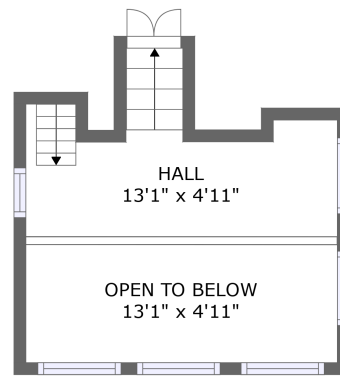

107 Moore St,A,Santa Fe,NM,US, A

FLOOR 1

FLOOR 2

Property summary

 **0** Garages

 **1** Bedrooms

 **1** Bathrooms

 **0** Half baths

 **2** Floors

 **456** Gross living area sqft

 **623** Total sqft

107 Moore St,A,Santa Fe,NM,US, A**Room dimensions**

Floor 1

Total sqft: 456 Living area: 456

#		Dimensions	sqft	Counted as living area
1	Bedroom	13'1" x 11'2"	129 sq. ft	Yes
2	Kitchen	13'1" x 4'11"	65 sq. ft	Yes
3	Living Room	13'1" x 9'6"	126 sq. ft	Yes
4	Hall	2'10" x 3'8"	15 sq. ft	Yes
5	Bath	6'10" x 5'0"	34 sq. ft	Yes

107 Moore St,A,Santa Fe,NM,US, A

Room dimensions

Floor 2

Total sqft: 167

Living area: 0

#		Dimensions	sqft	Counted as living area
6	Open To Below	13'1" x 4'11"	65 sq. ft	No
7	Hall	13'1" x 4'11"	72 sq. ft	No

107 Moore St,A,Santa Fe,NM,US, A

1 Floor 1 - Bedroom

Dimensions: 13'1" x 11'2"
Area: 129 sq. ft
Counted as living area: Yes

Heated: Yes
Finished: Yes
Enclosed: Yes
Contiguous: Yes
Permitted: Yes
Wet space: No
Addition: No
Conversion: No