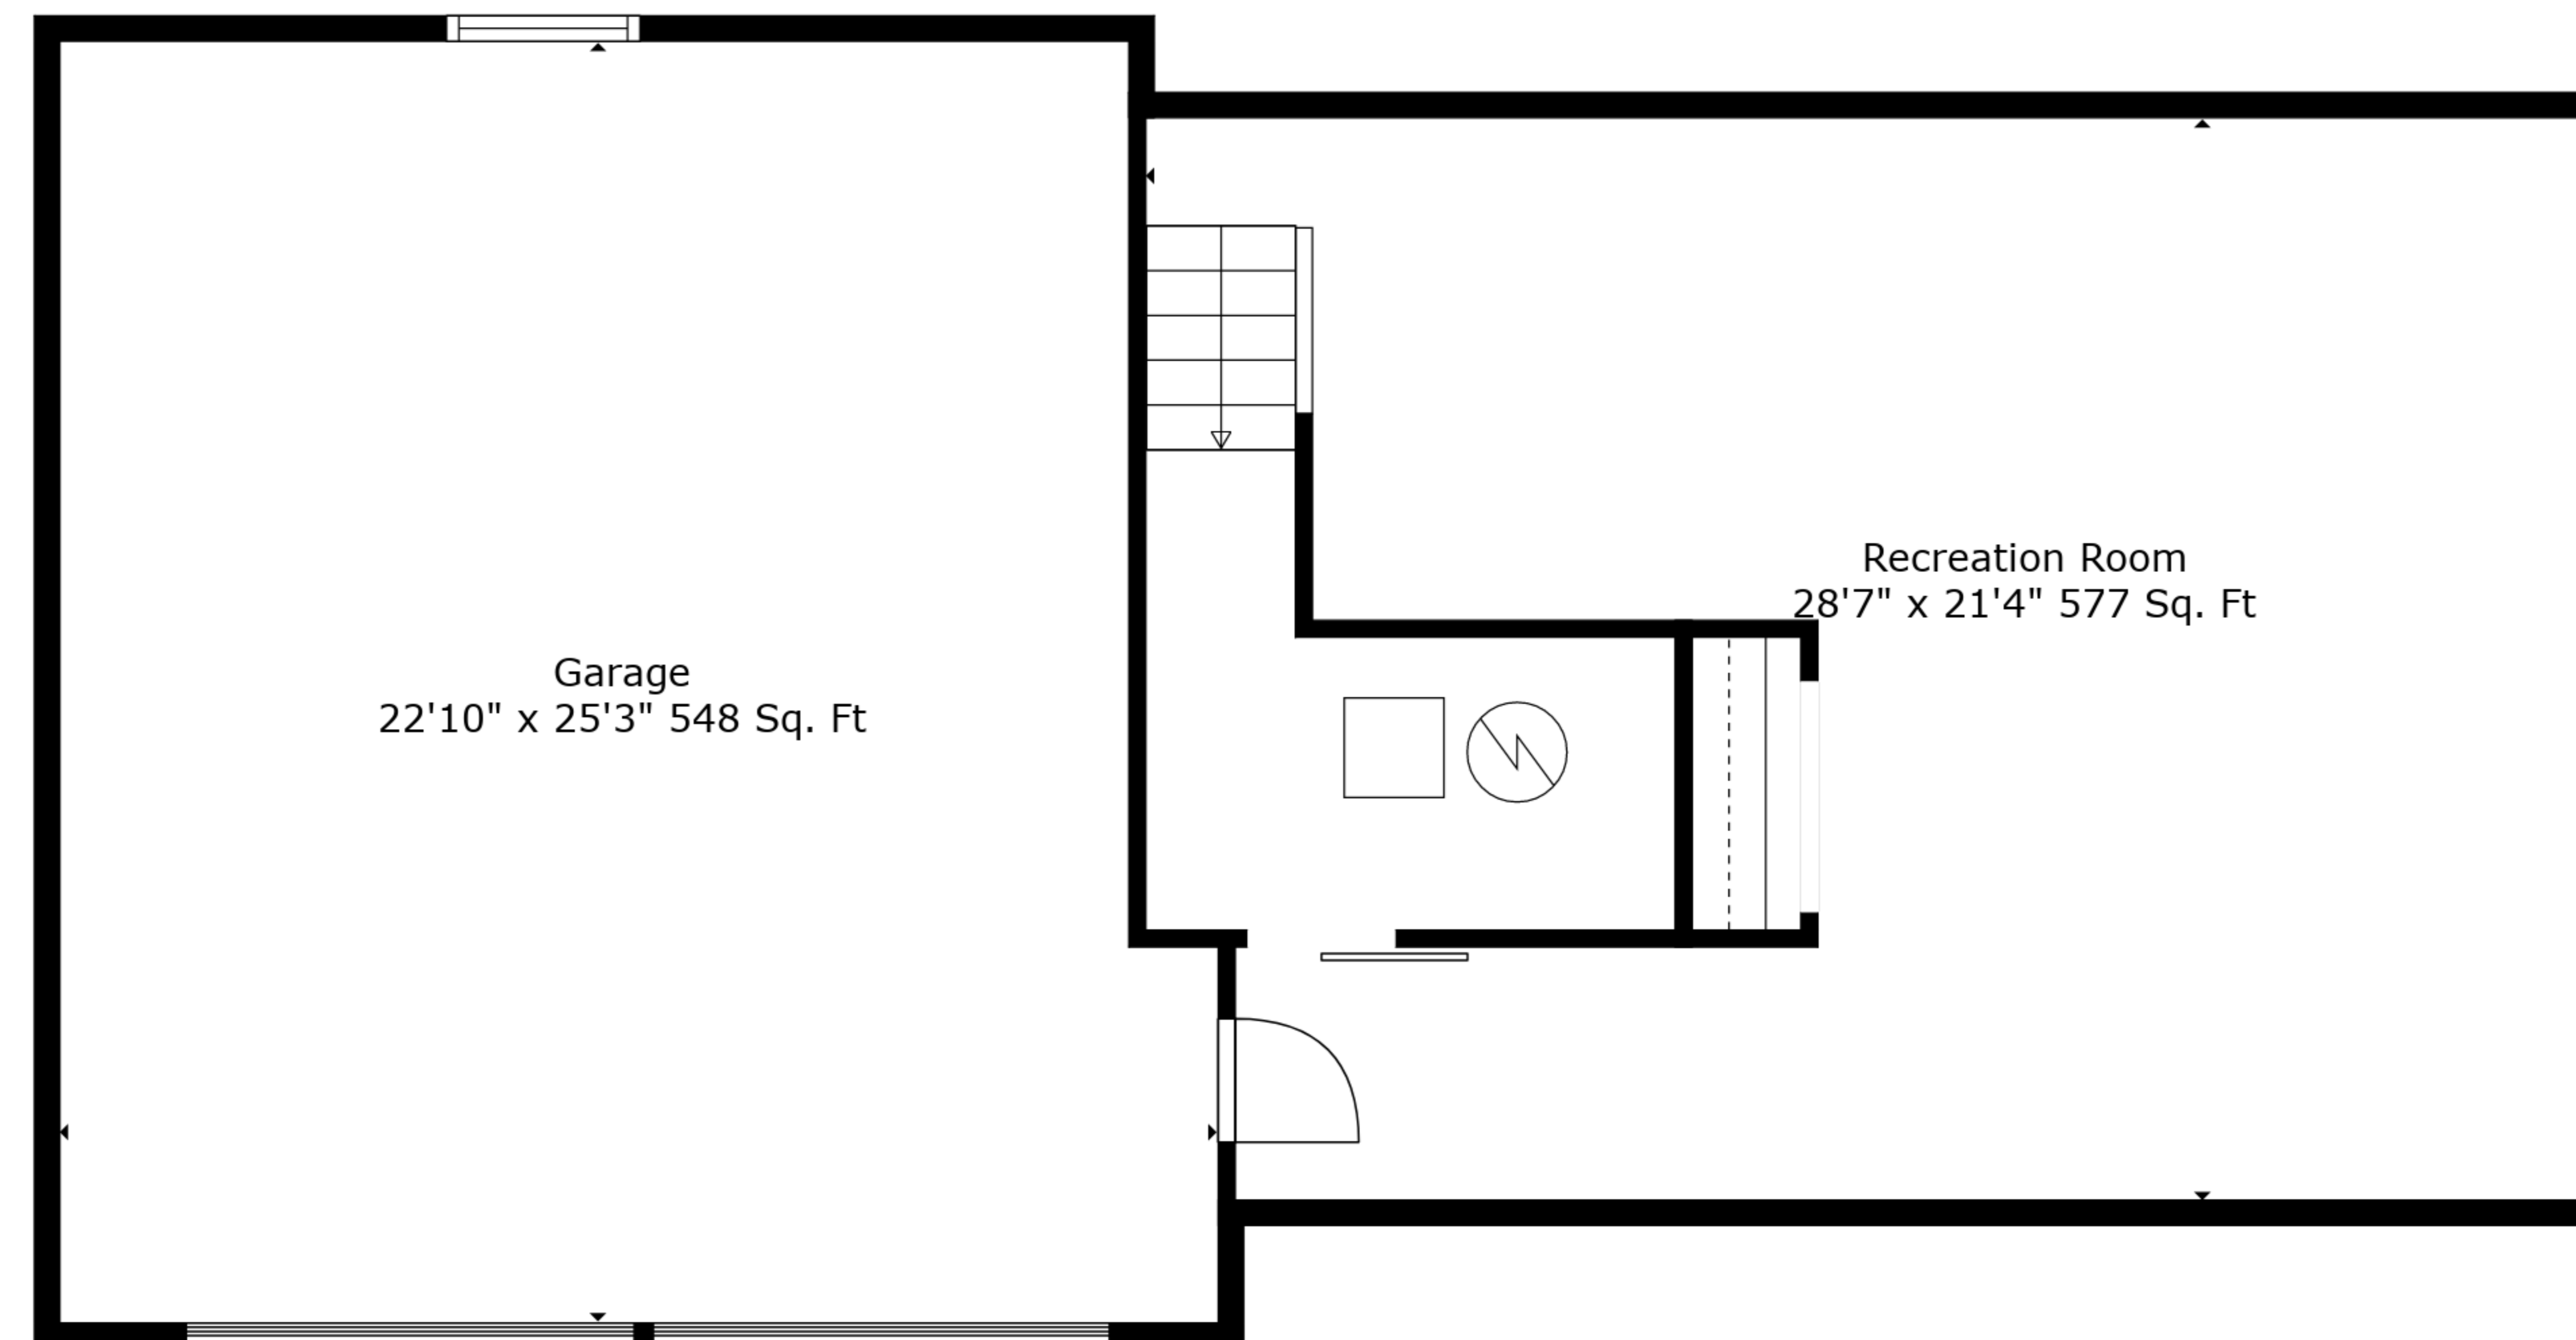

Garage
22'10" x 25'3" 548 Sq. Ft

Recreation Room
28'7" x 21'4" 577 Sq. Ft

TOTAL: 1919 sq. ft
FLOOR 1: 603 sq. ft, FLOOR 2: 1316 sq. ft
EXCLUDED AREAS: GARAGE: 548 sq. ft, FIREPLACE: 9 sq. ft

Measurements Are Deemed Highly Reliable But Not Guaranteed.

TOTAL: 1919 sq. ft

FLOOR 1: 603 sq. ft, FLOOR 2: 1316 sq. ft

EXCLUDED AREAS: GARAGE: 548 sq. ft, FIREPLACE: 9 sq. ft

Measurements Are Deemed Highly Reliable But Not Guaranteed.

Floor 2

Floor 1

TOTAL: 1919 sq. ft
 FLOOR 1: 603 sq. ft, FLOOR 2: 1316 sq. ft
 EXCLUDED AREAS: GARAGE: 548 sq. ft, FIREPLACE: 9 sq. ft