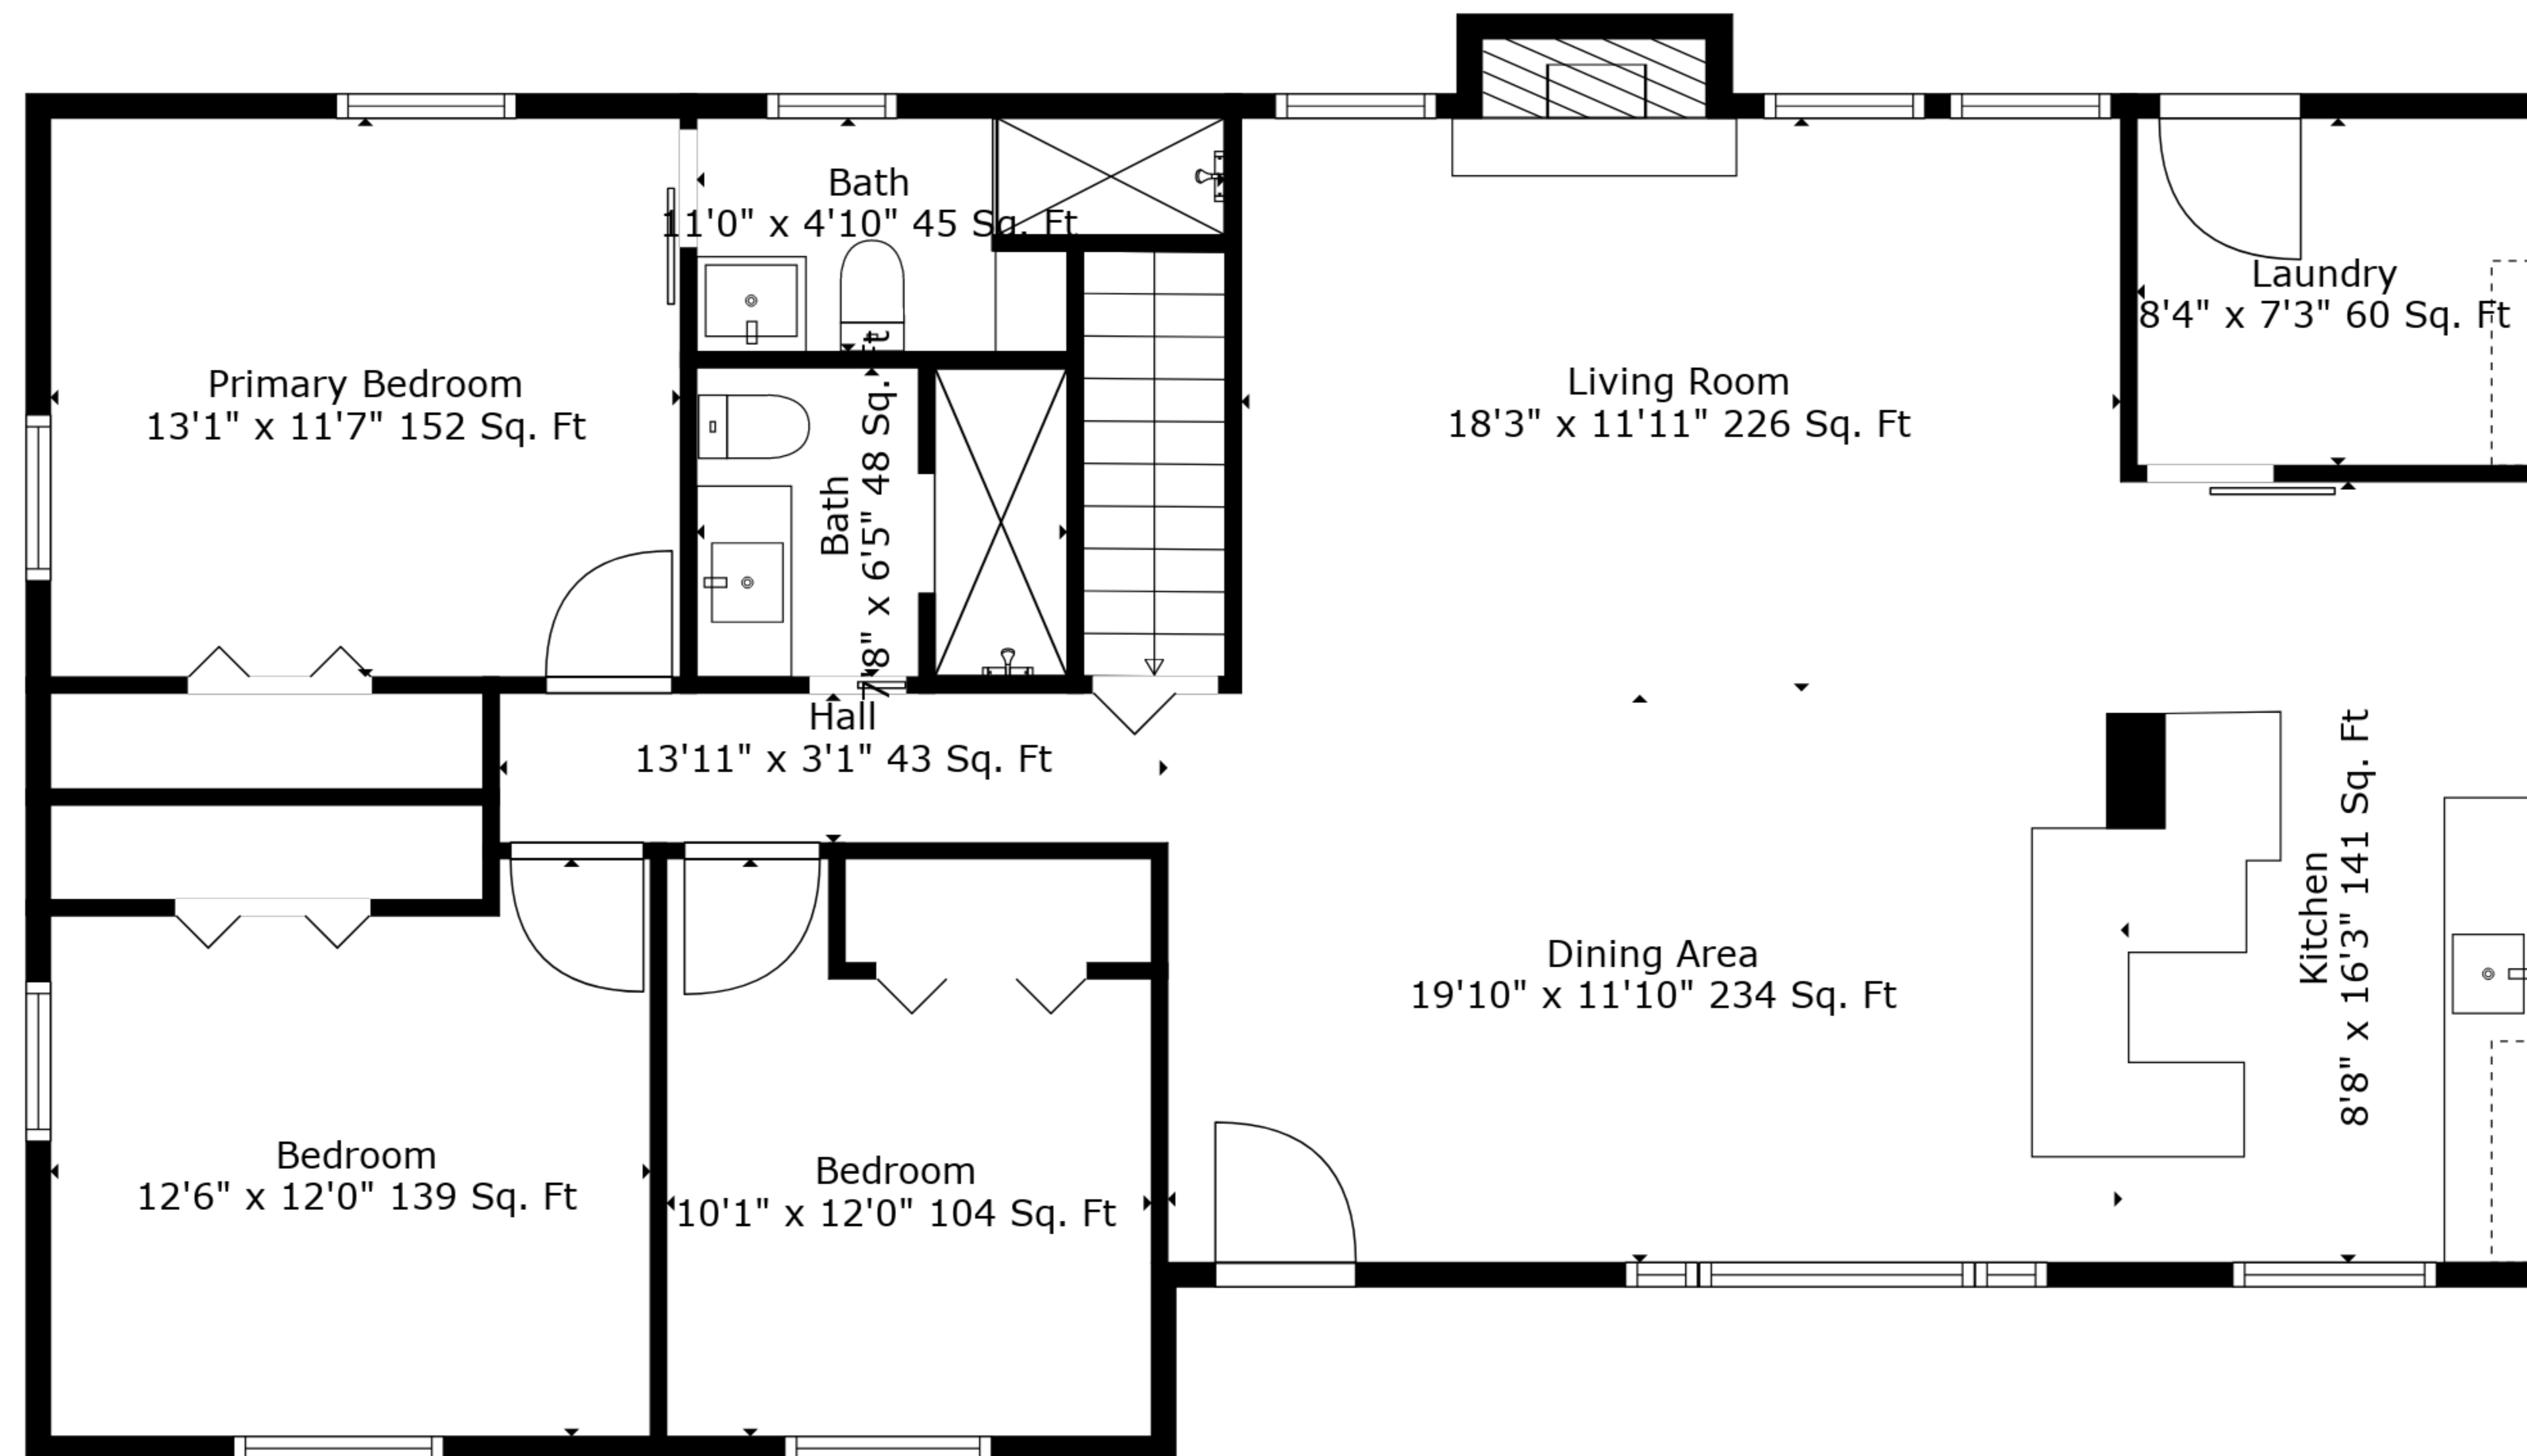

Garage
22'10" x 25'3" 548 Sq. Ft

Recreation Room
28'7" x 21'4" 577 Sq. Ft

TOTAL: 1919 sq. ft
FLOOR 1: 603 sq. ft, FLOOR 2: 1316 sq. ft
EXCLUDED AREAS: GARAGE: 548 sq. ft, FIREPLACE: 9 sq. ft

Measurements Are Deemed Highly Reliable But Not Guaranteed.

TOTAL: 1919 sq. ft

FLOOR 1: 603 sq. ft, FLOOR 2: 1316 sq. ft

EXCLUDED AREAS: GARAGE: 548 sq. ft, FIREPLACE: 9 sq. ft

Measurements Are Deemed Highly Reliable But Not Guaranteed.

Floor 2

Floor 1

TOTAL: 1919 sq. ft
 FLOOR 1: 603 sq. ft, FLOOR 2: 1316 sq. ft
 EXCLUDED AREAS: GARAGE: 548 sq. ft, FIREPLACE: 9 sq. ft