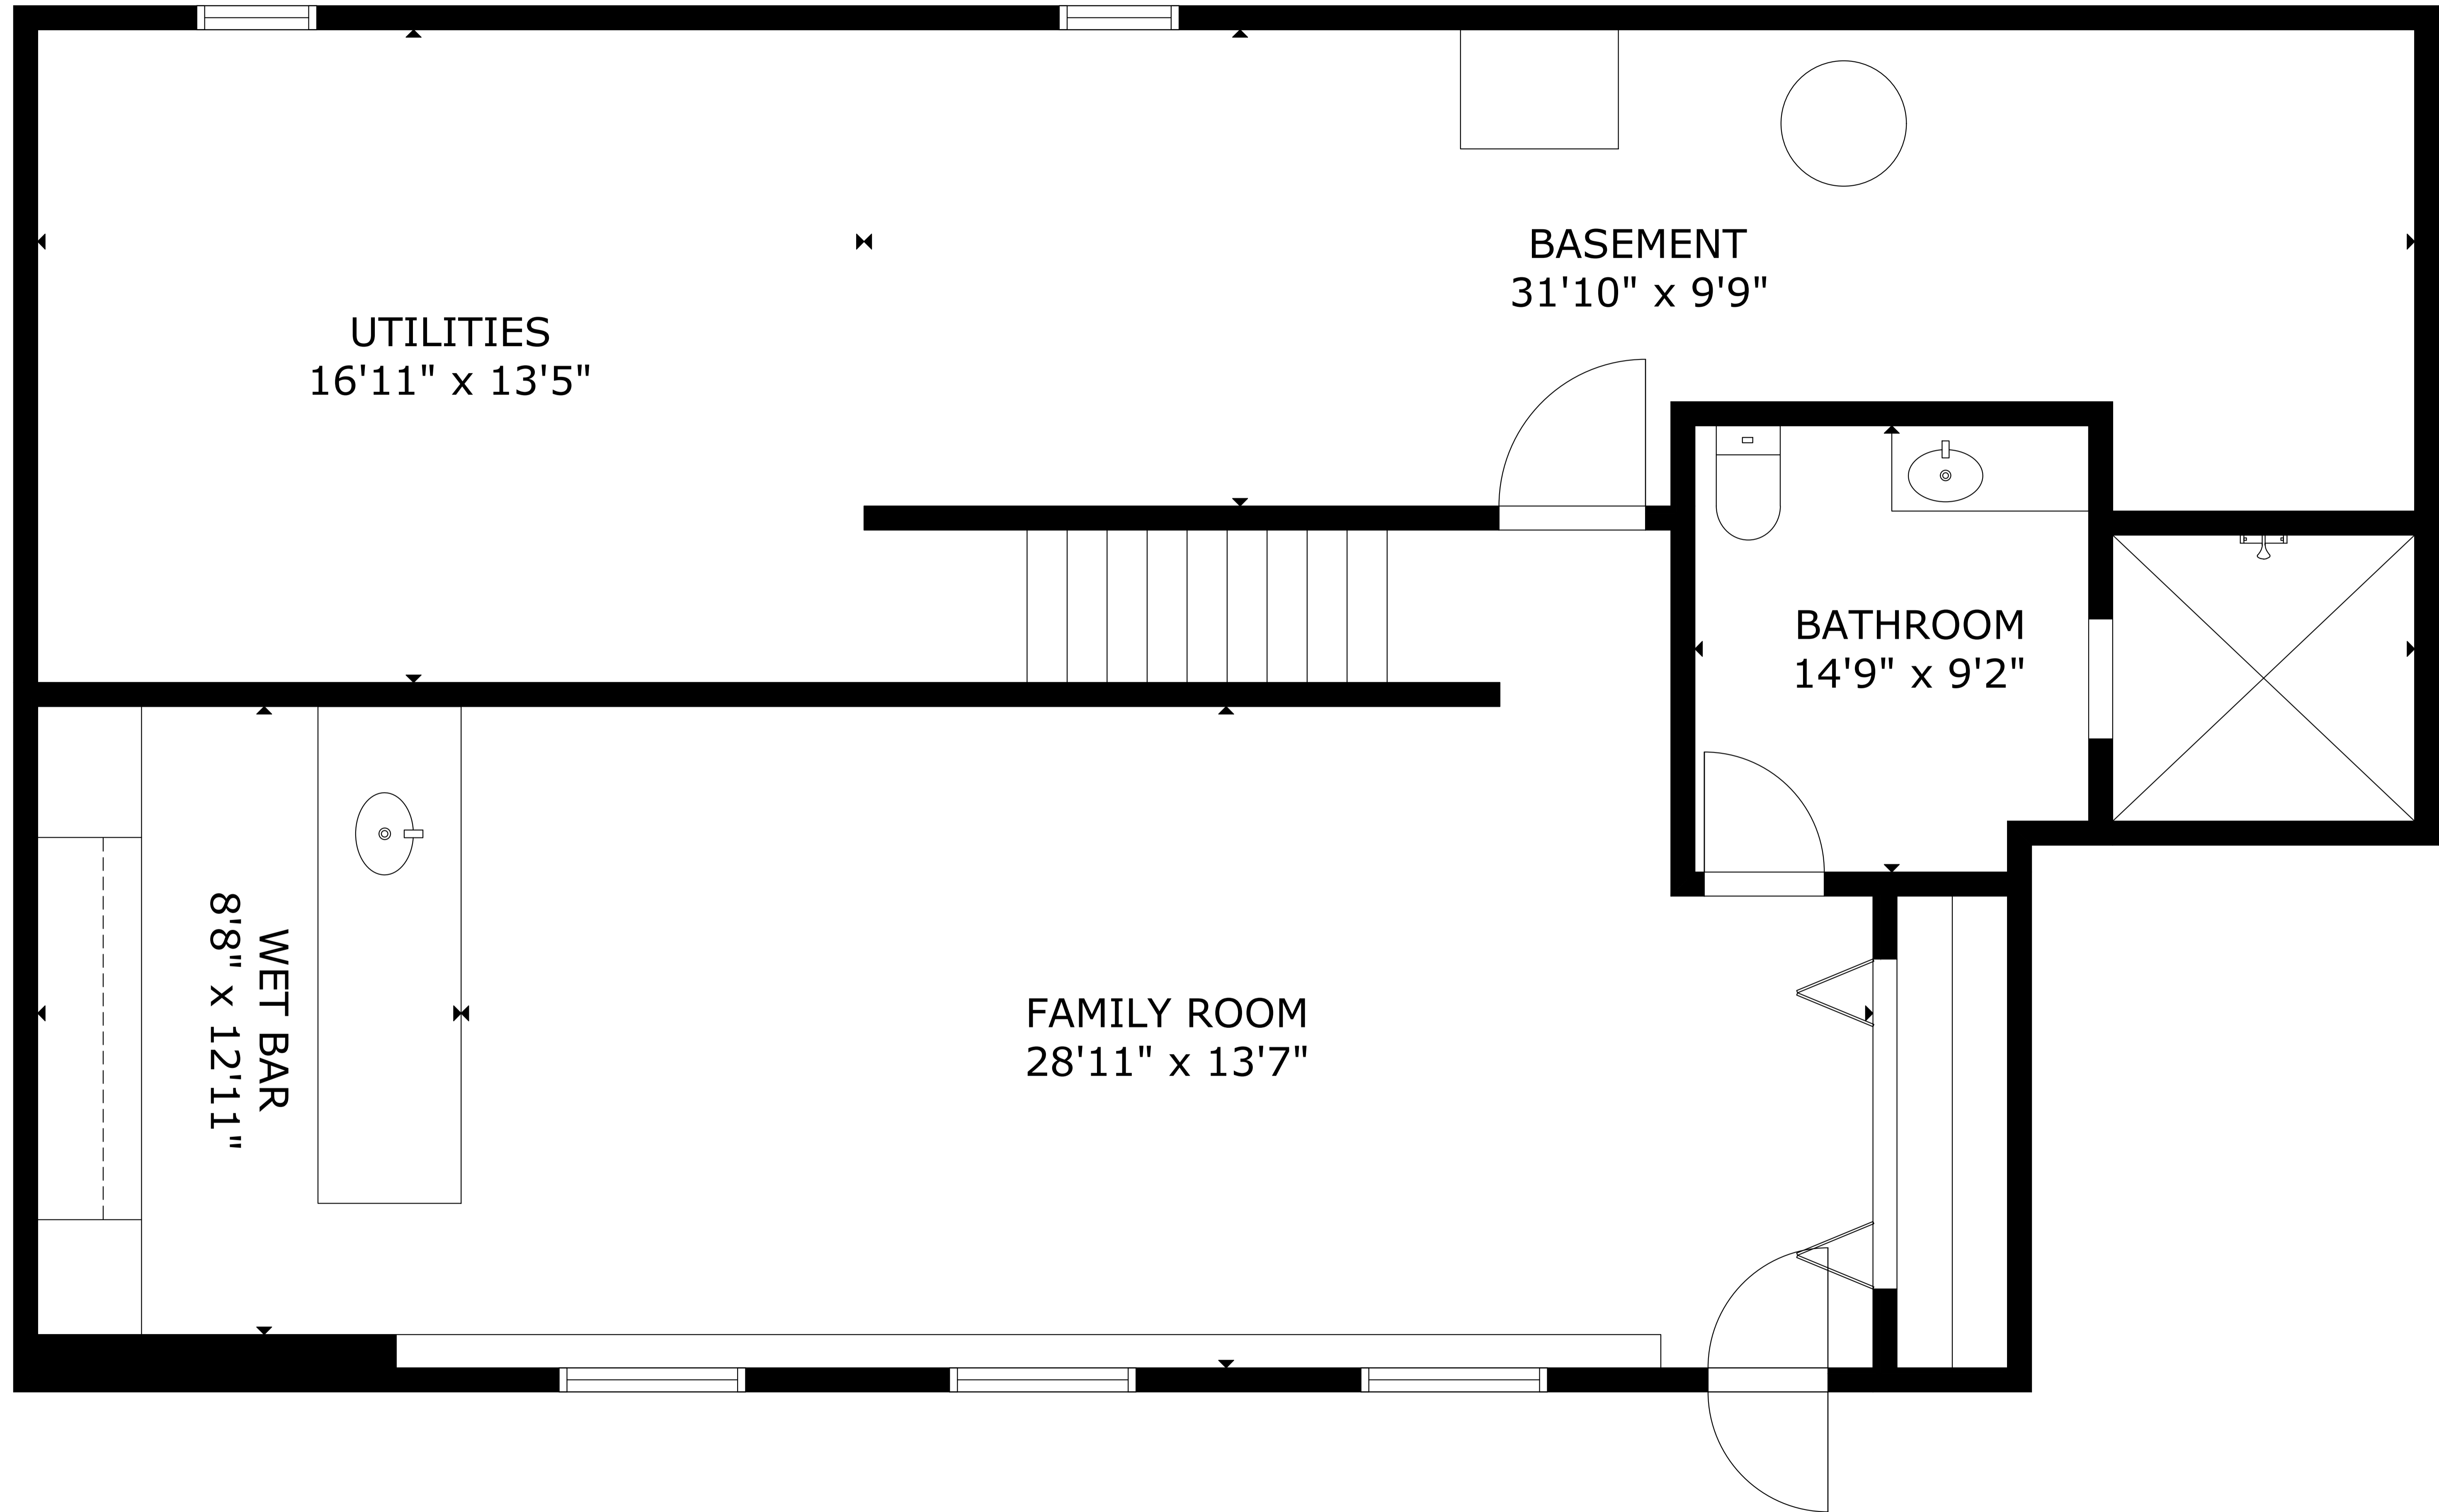

17 Cross Street, Mashpee

FLOOR 1

GROSS INTERNAL AREA
TOTAL: 4,757 sq.ft
FLOOR 1: 1,244 sq.ft, FLOOR 2: 1,424 sq.ft
FLOOR 3: 1,421 sq.ft, FLOOR 4: 668 sq.ft
SIZE AND DIMENSIONS ARE APPROXIMATE, ACTUAL MAY VARY