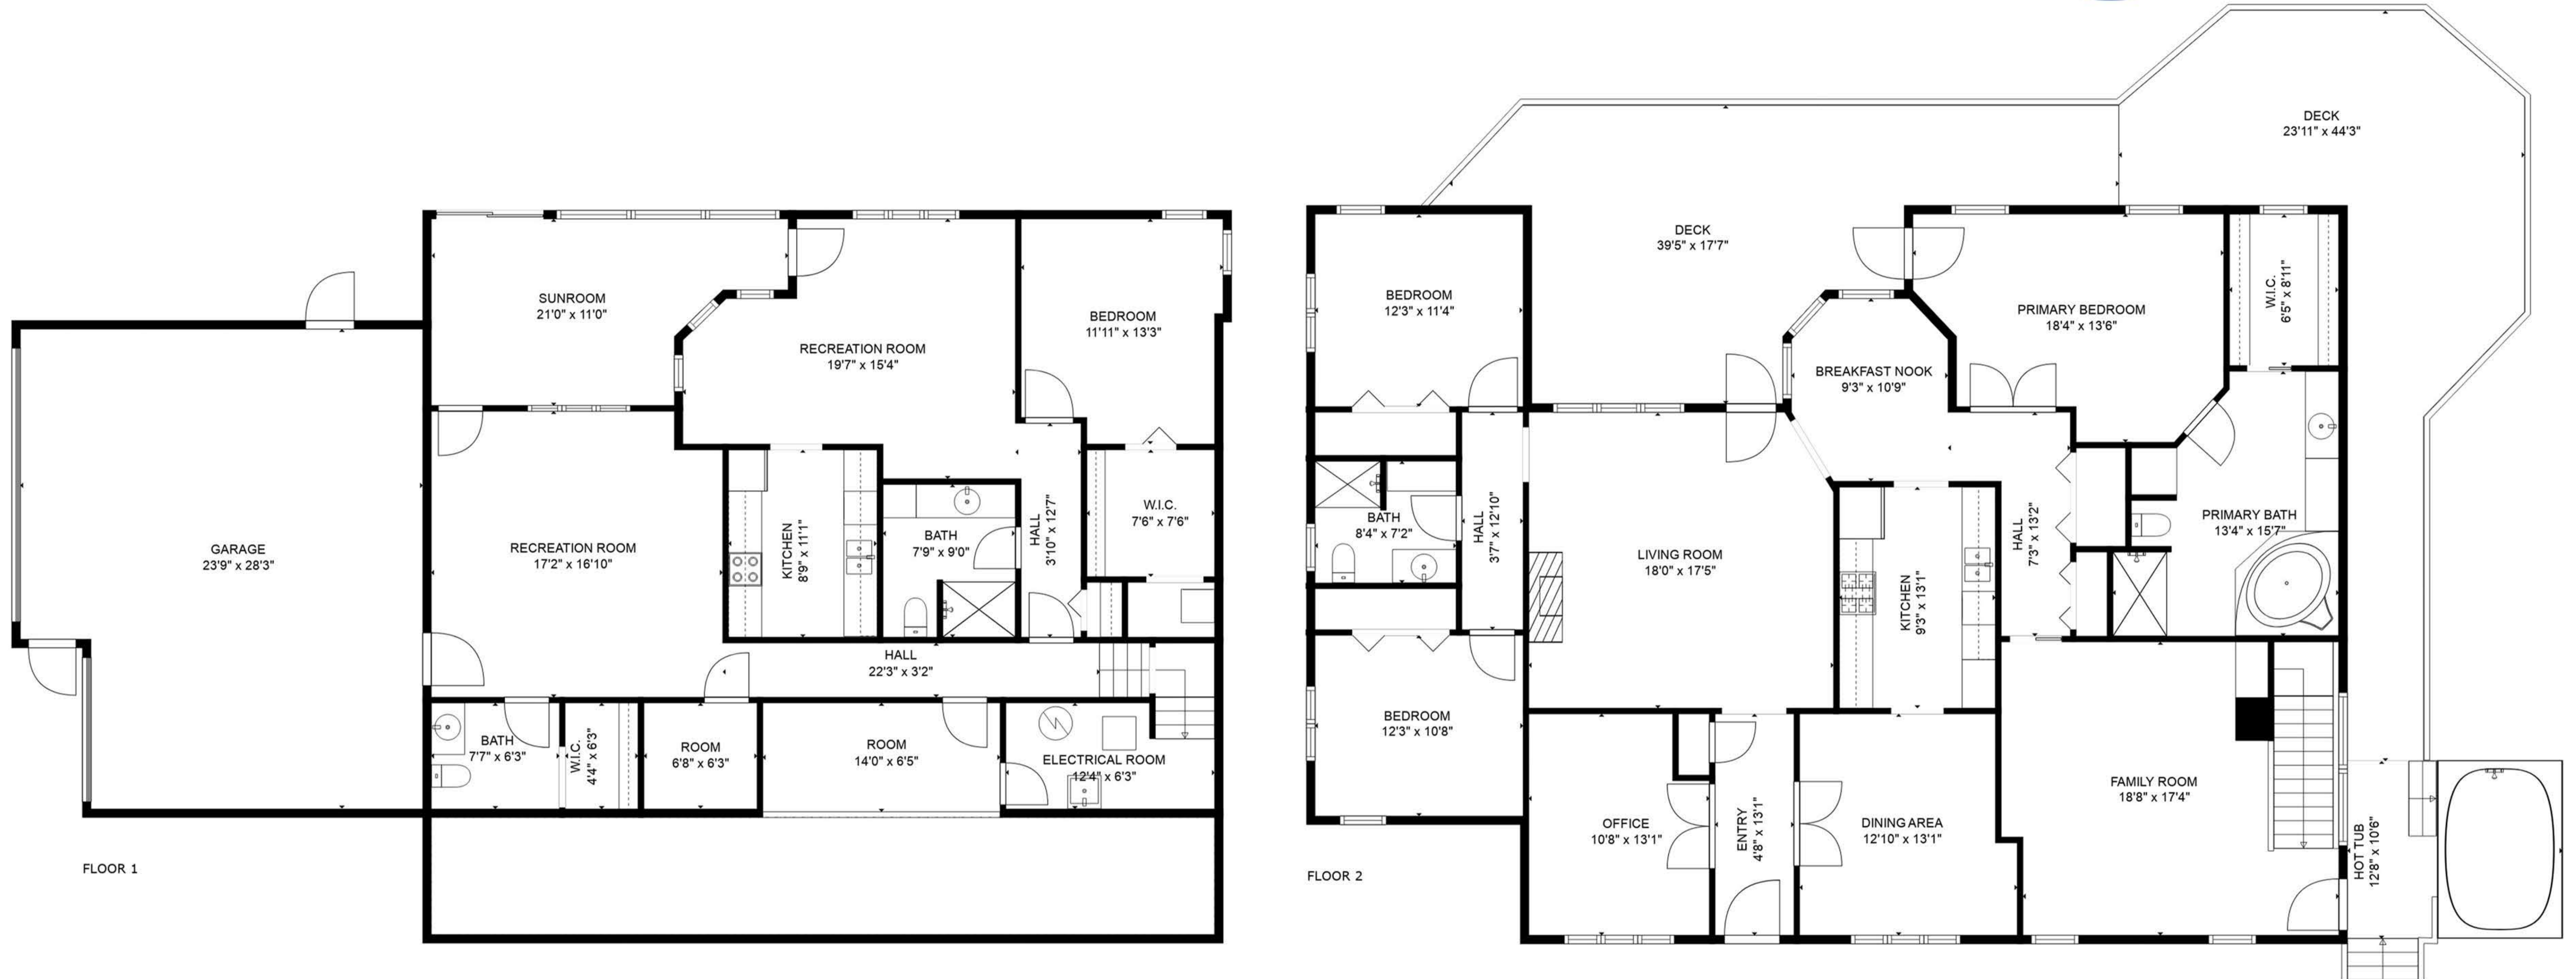

1815 Elison Lane  
Missoula, MT 59802

4 3.5 3922

BEDROOMS BATHROOMS TOTAL SQ.FT.

Measurements are approximate and may not be to scale.

The floor plan illustration is not suitable for construction/architectural purposes.