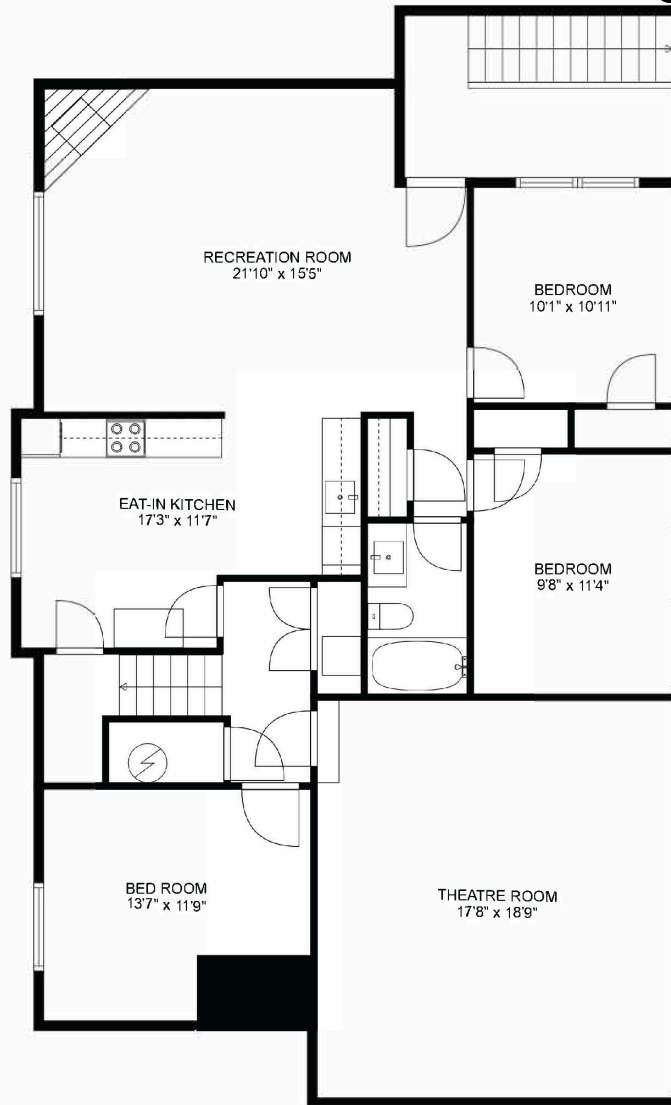

35548 Eagle Summit Drive

Ryan Bain
6043166104
ryan@gelderman.ca

Estimated Areas:

Main Floor: 1,253 sq. ft
Above Main: 1,265 sq. ft
Below Main: 1,644 sq. ft
Total: 4,162 Sq. Ft

Additional Areas:

Garage: 407 sq. ft