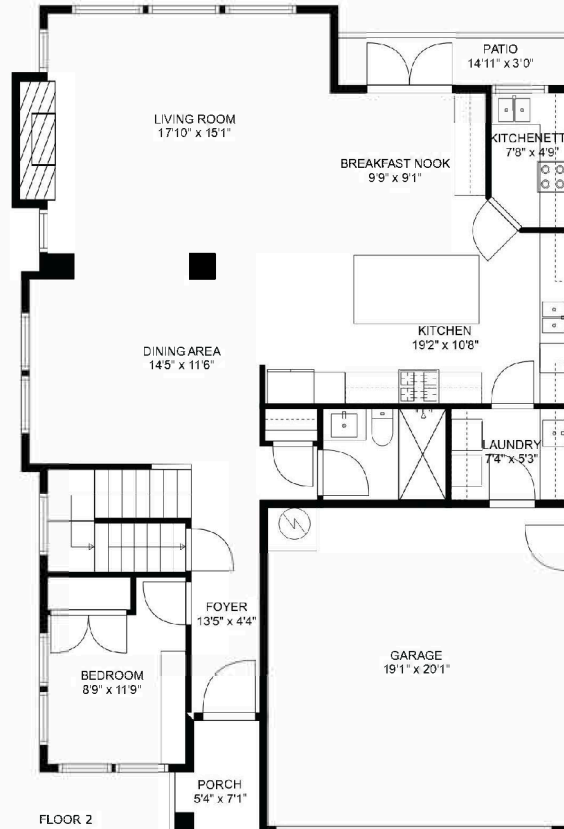

35548 Eagle Summit Drive

Ryan Bain
6043166104
ryan@gelderman.ca

Estimated Areas:

Main Floor: 1,253 sq. ft
Above Main: 1,265 sq. ft
Below Main: 1,644 sq. ft
Total: 4,162 Sq. Ft

Additional Areas:

Garage: 407 sq. ft