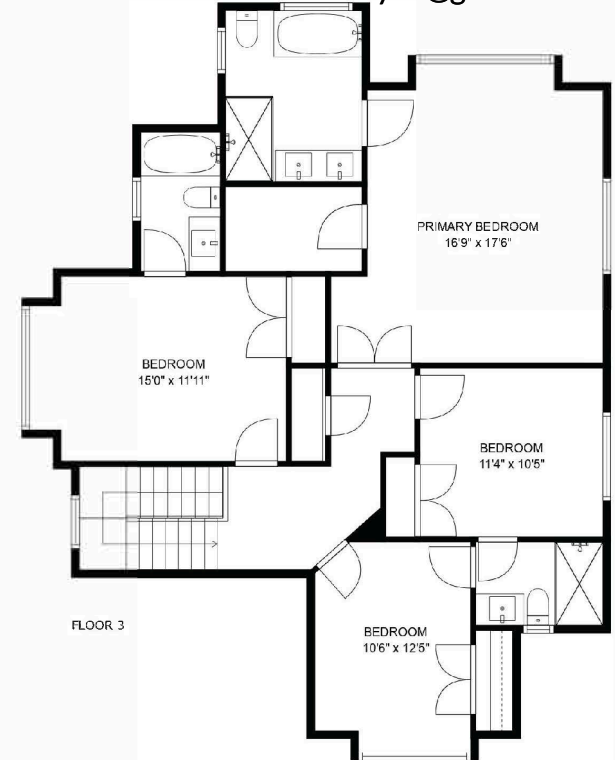

35548 Eagle Summit Drive

Ryan Bain
6043166104
ryan@gelderman.ca

Estimated Areas:

Main Floor: 1,253 sq. ft
Above Main: 1,265 sq. ft
Below Main: 1,644 sq. ft
Total: 4,162 Sq. Ft

Additional Areas:

Garage: 407 sq. ft