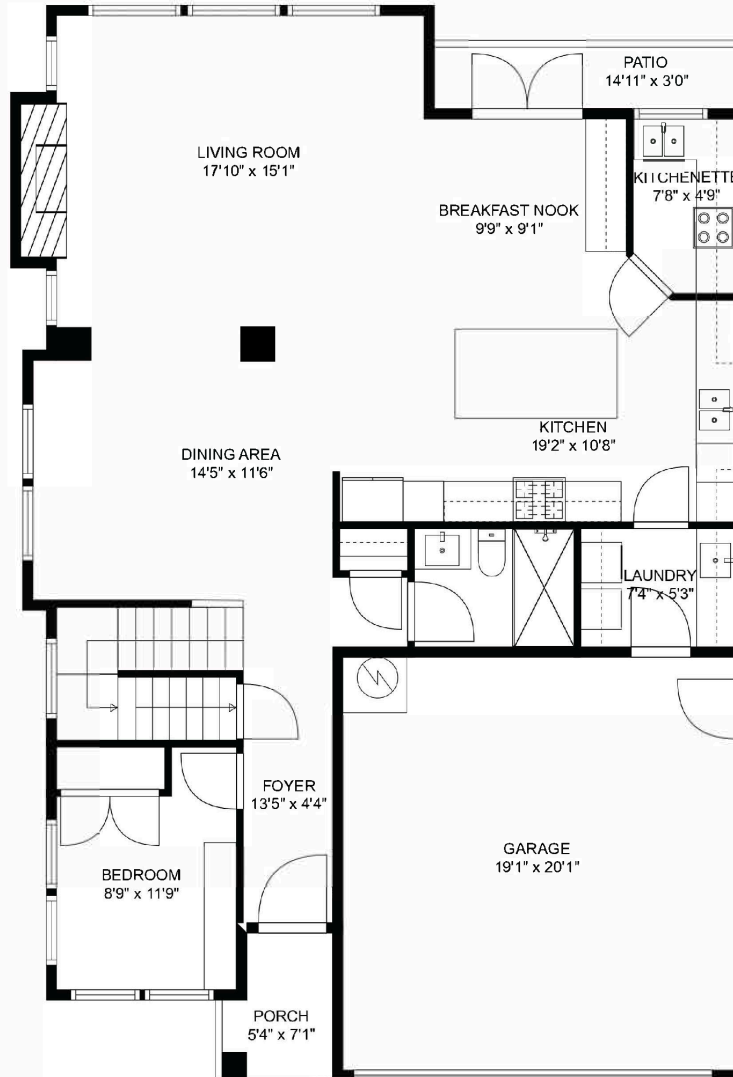

35548 Eagle Summit Drive

Ryan Bain
6043166104
ryan@gelderman.ca

Estimated Areas:

Main Floor: 1,253 sq. ft
Above Main: 1,265 sq. ft
Below Main: 1,644 sq. ft
Total: 4,162 Sq. Ft

Additional Areas:

Garage: 407 sq. ft