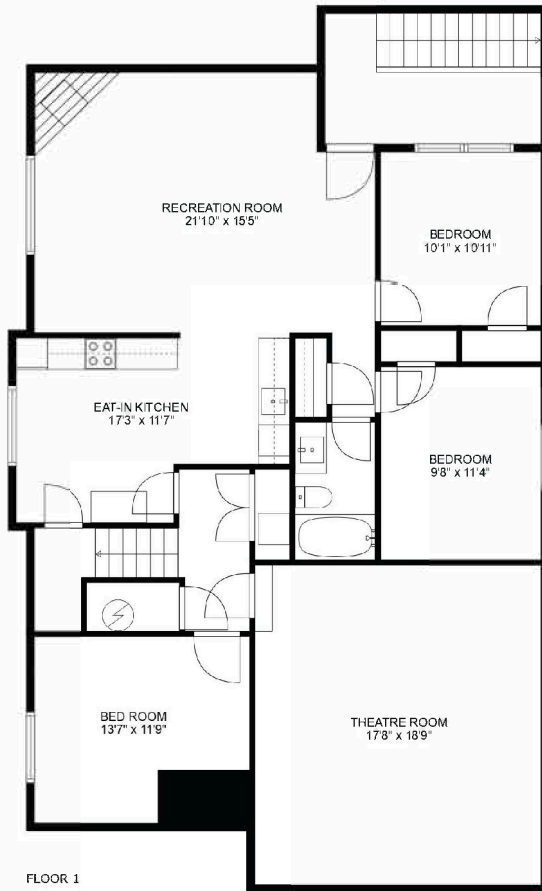

35548 Eagle Summit Drive

Ryan Bain
6043166104
ryan@gelderman.ca

Estimated Areas:

Main Floor: 1,253 sq. ft
Above Main: 1,265 sq. ft
Below Main: 1,644 sq. ft
Total: 4,162 Sq. Ft

Additional Areas:

Garage: 407 sq. ft