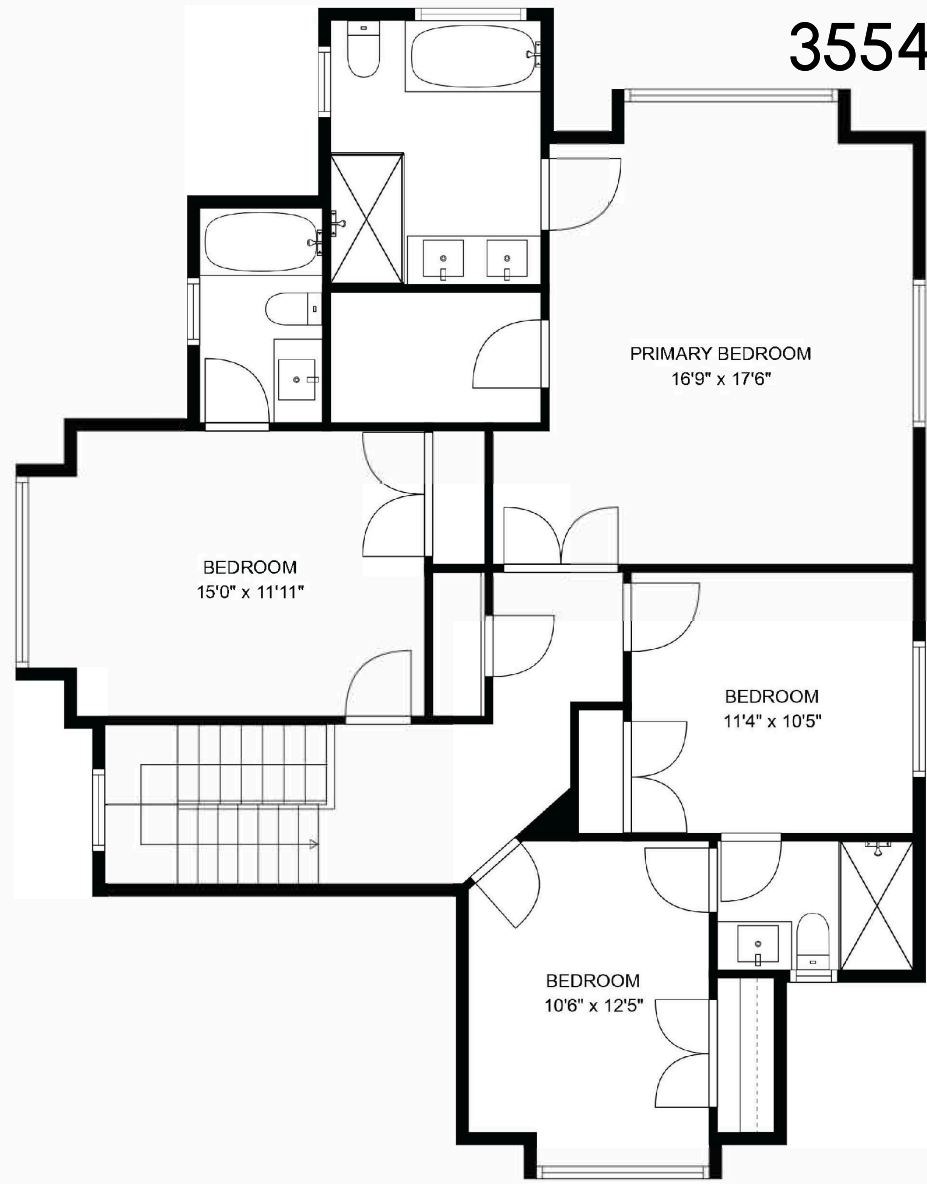

35548 Eagle Summit Drive

Ryan Bain
6043166104
ryan@gelderman.ca

Estimated Areas:

Main Floor: 1,253 sq. ft
Above Main: 1,265 sq. ft
Below Main: 1,644 sq. ft
Total: 4,162 Sq. Ft

Additional Areas:

Garage: 407 sq. ft