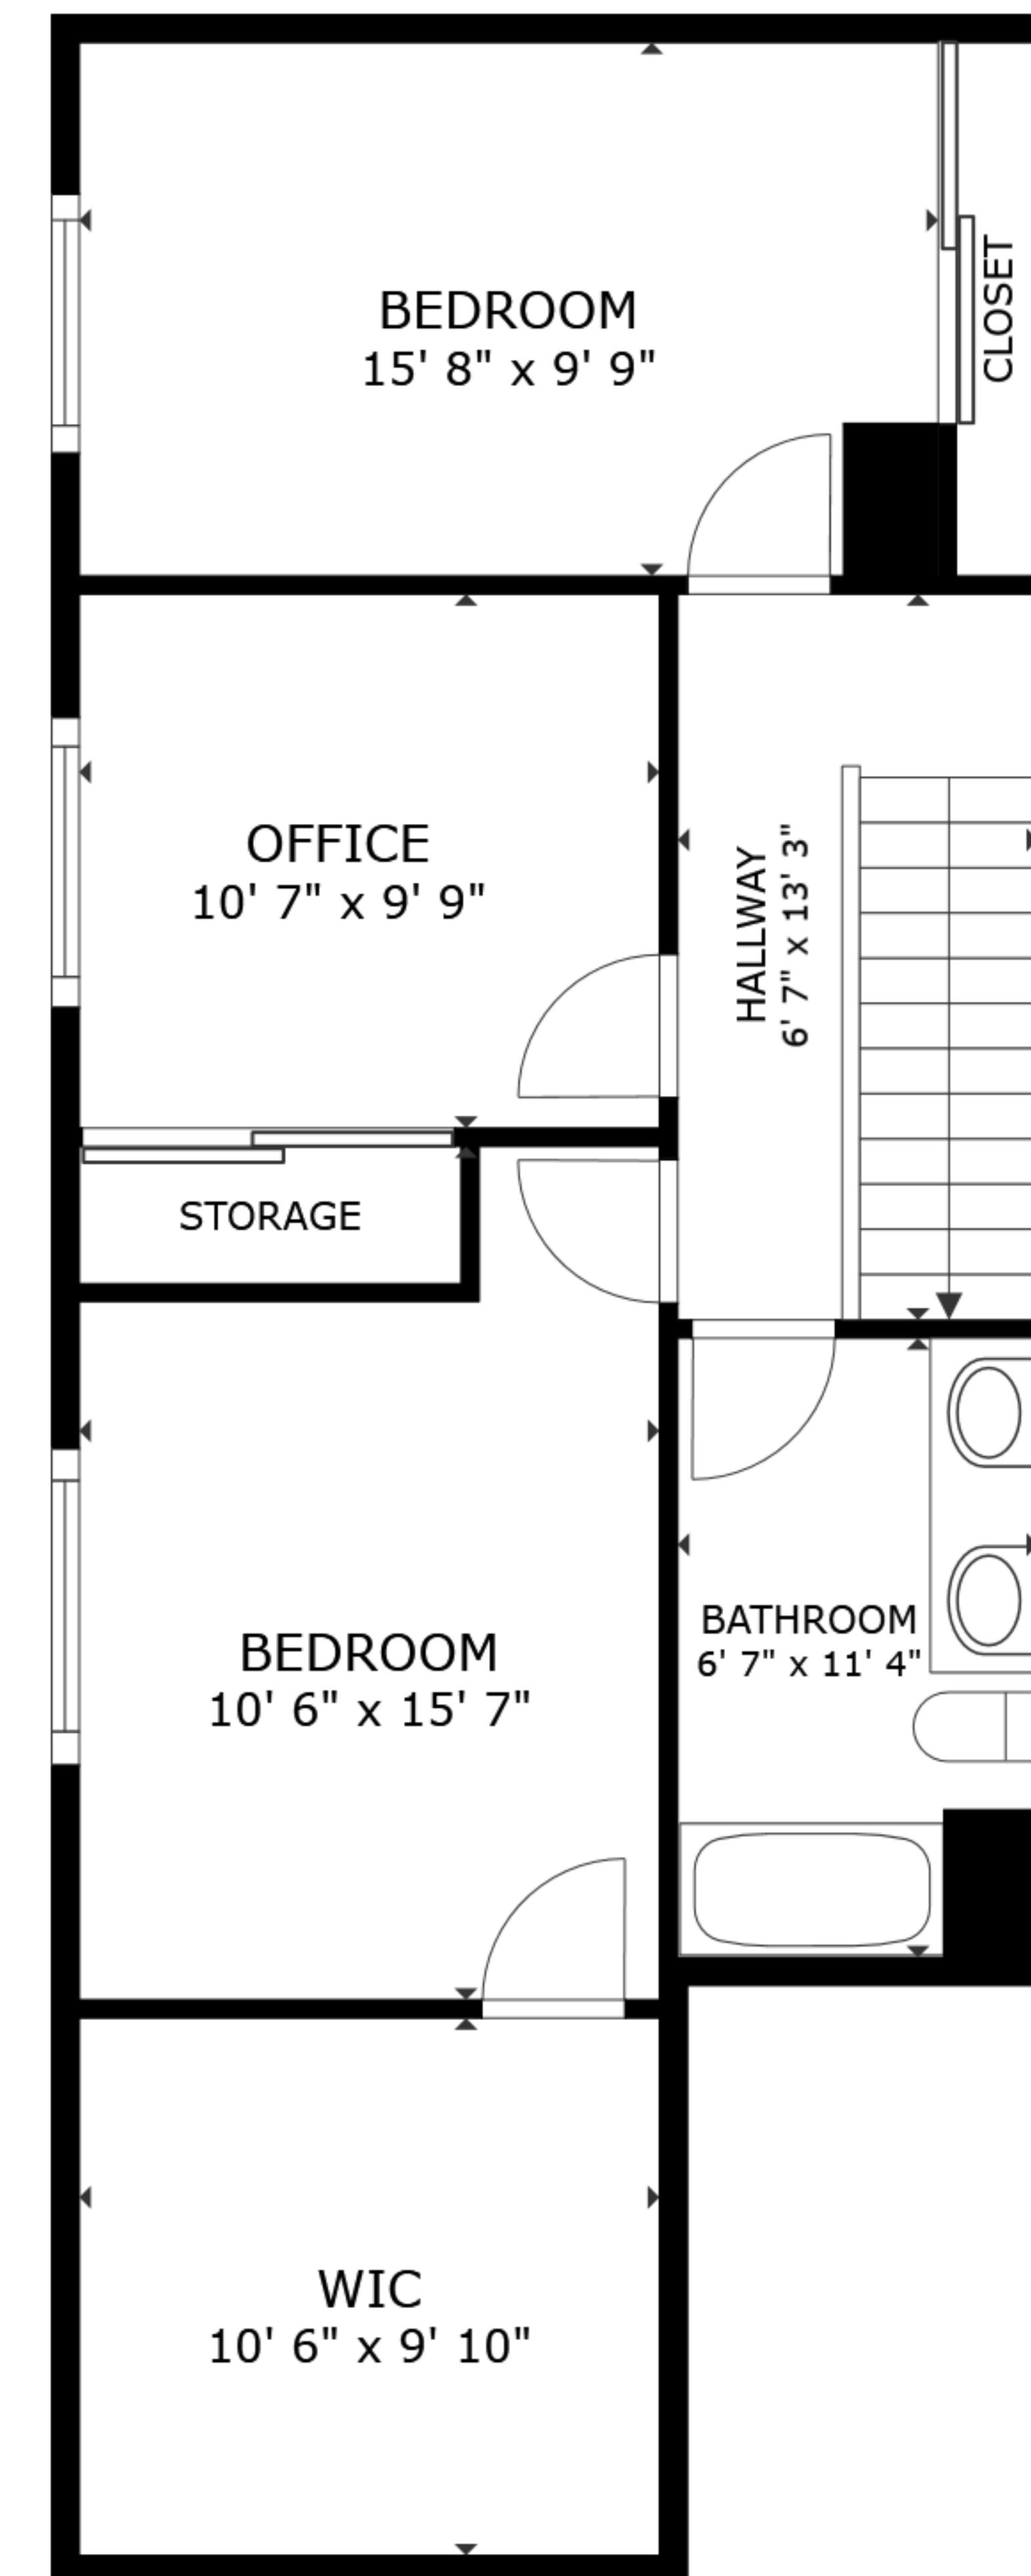

FLOOR 1

FLOOR 2

GROSS INTERNAL AREA
 FLOOR 1 1,395 sq.ft. FLOOR 2 729 sq.ft.
 TOTAL : 2,124 sq.ft.

SIZES AND DIMENSIONS ARE APPROXIMATE, ACTUAL MAY VARY.