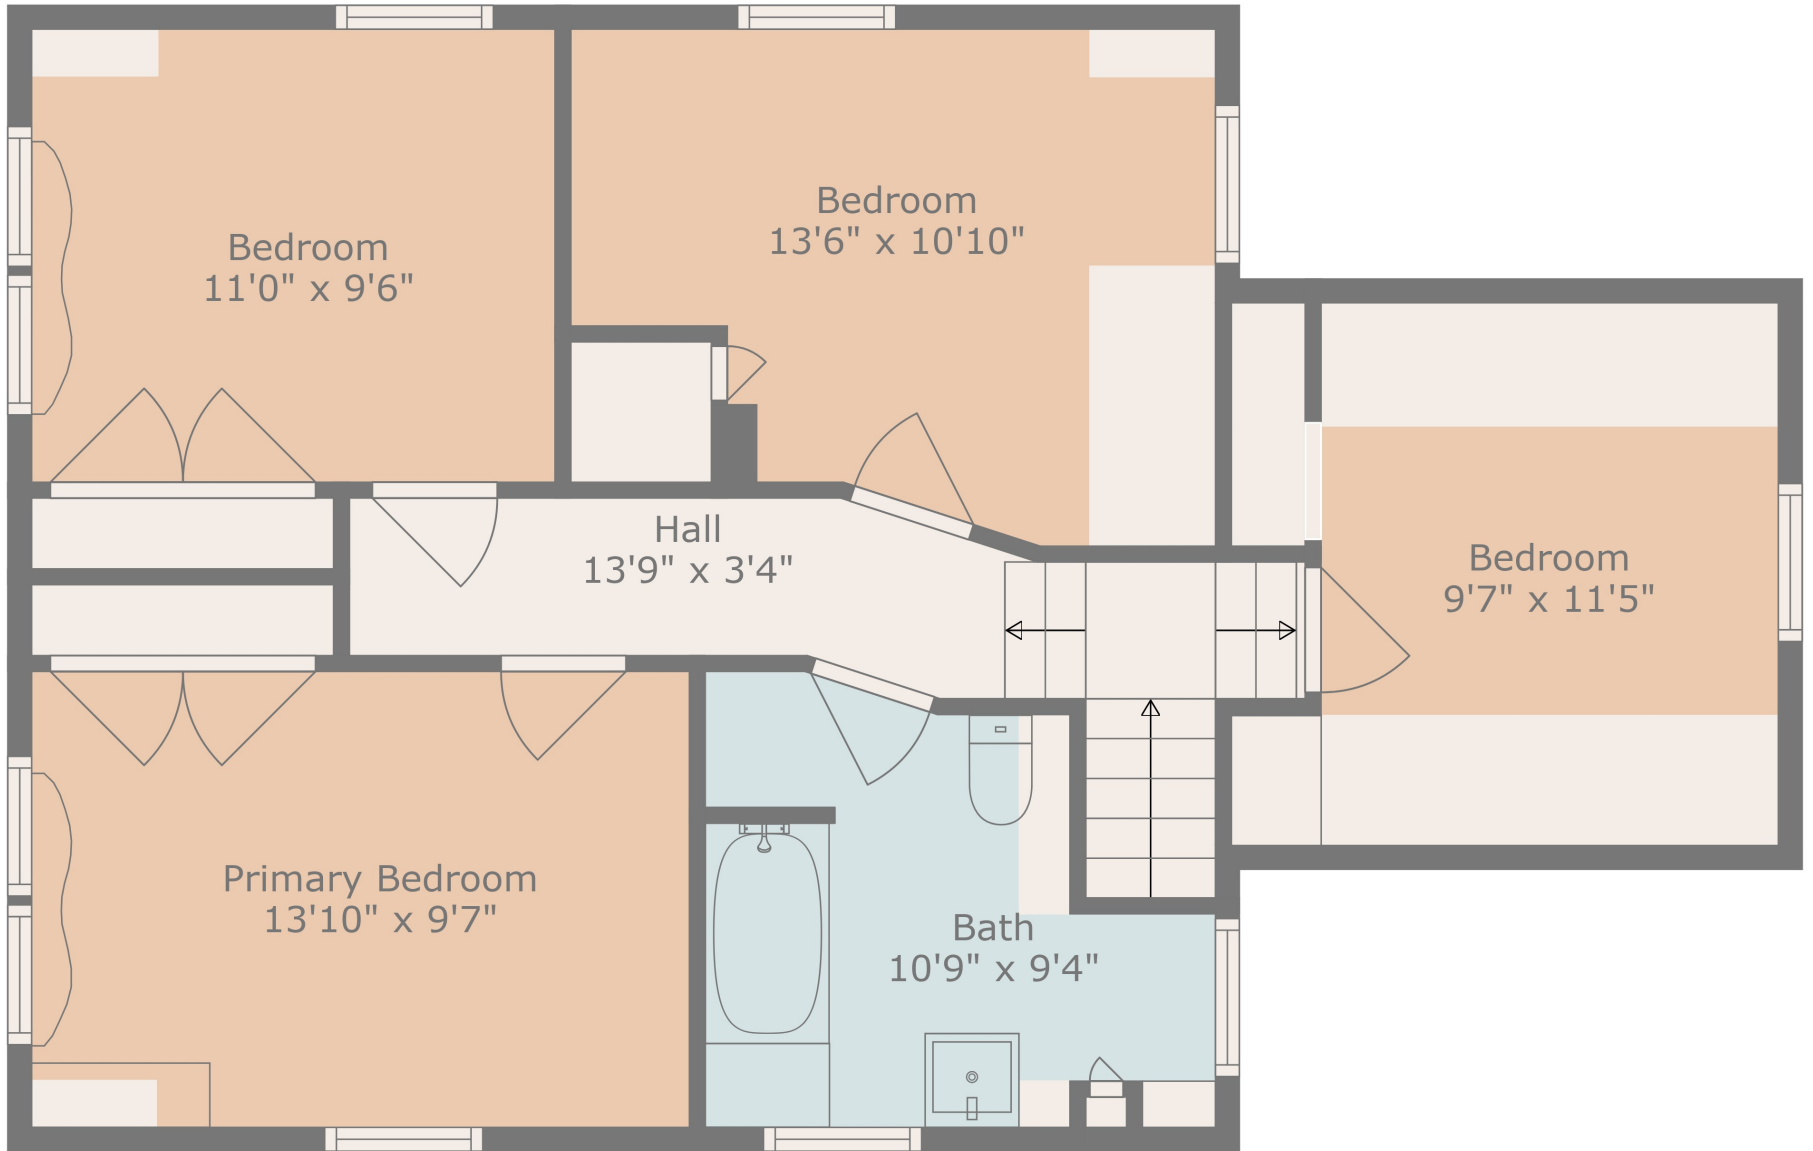

Floor 2

Floor 3

Floor 1

Measurements Are Calculated By Cubicasa Technology. Deemed Highly Reliable But Not Guaranteed.

Measurements Are Calculated By Cubicasa Technology. Deemed Highly Reliable But Not Guaranteed.

Measurements Are Calculated By Cubicasa Technology. Deemed Highly Reliable But Not Guaranteed.

Unfinished Basement
34'1" x 20'10"

Measurements Are Calculated By Cubicasa Technology. Deemed Highly Reliable But Not Guaranteed.