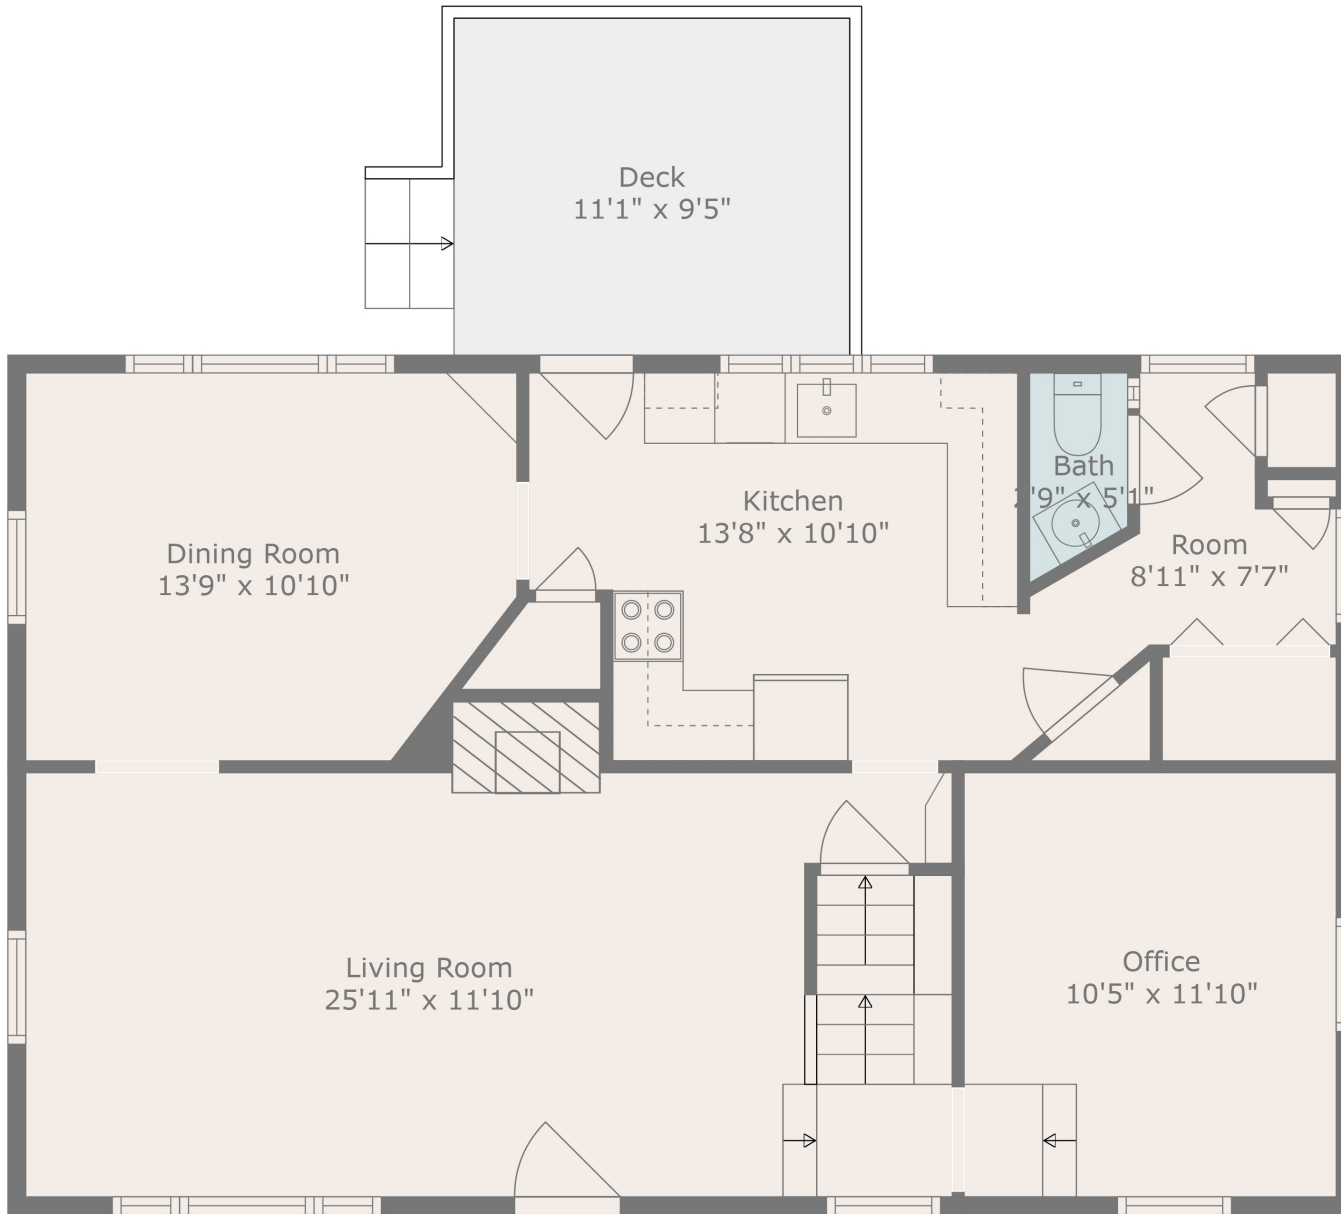

Floor 2

Floor 3

Floor 1

Measurements Are Calculated By Cubicasa Technology. Deemed Highly Reliable But Not Guaranteed.

Measurements Are Calculated By Cubicasa Technology. Deemed Highly Reliable But Not Guaranteed.

Measurements Are Calculated By Cubicasa Technology. Deemed Highly Reliable But Not Guaranteed.

Unfinished Basement
34'1" x 20'10"

Measurements Are Calculated By Cubicasa Technology. Deemed Highly Reliable But Not Guaranteed.