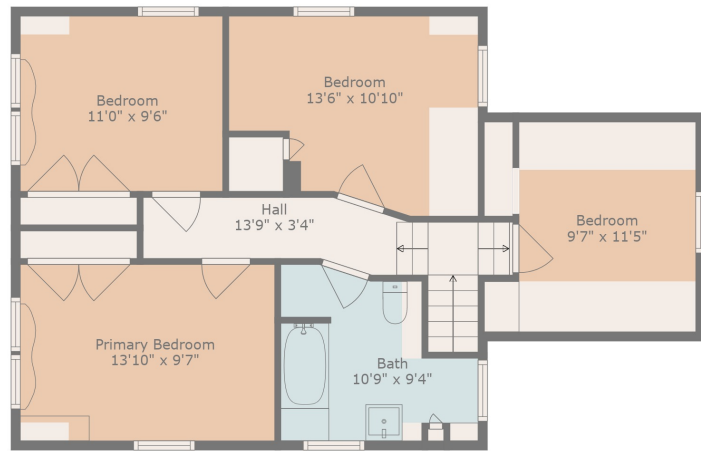

Floor 2

Floor 3

Floor 1

Measurements Are Calculated By Cubicasa Technology. Deemed Highly Reliable But Not Guaranteed.

Measurements Are Calculated By Cubicasa Technology. Deemed Highly Reliable But Not Guaranteed.

Measurements Are Calculated By Cubicasa Technology. Deemed Highly Reliable But Not Guaranteed.

Unfinished Basement
34'1" x 20'10"

Measurements Are Calculated By Cubicasa Technology. Deemed Highly Reliable But Not Guaranteed.