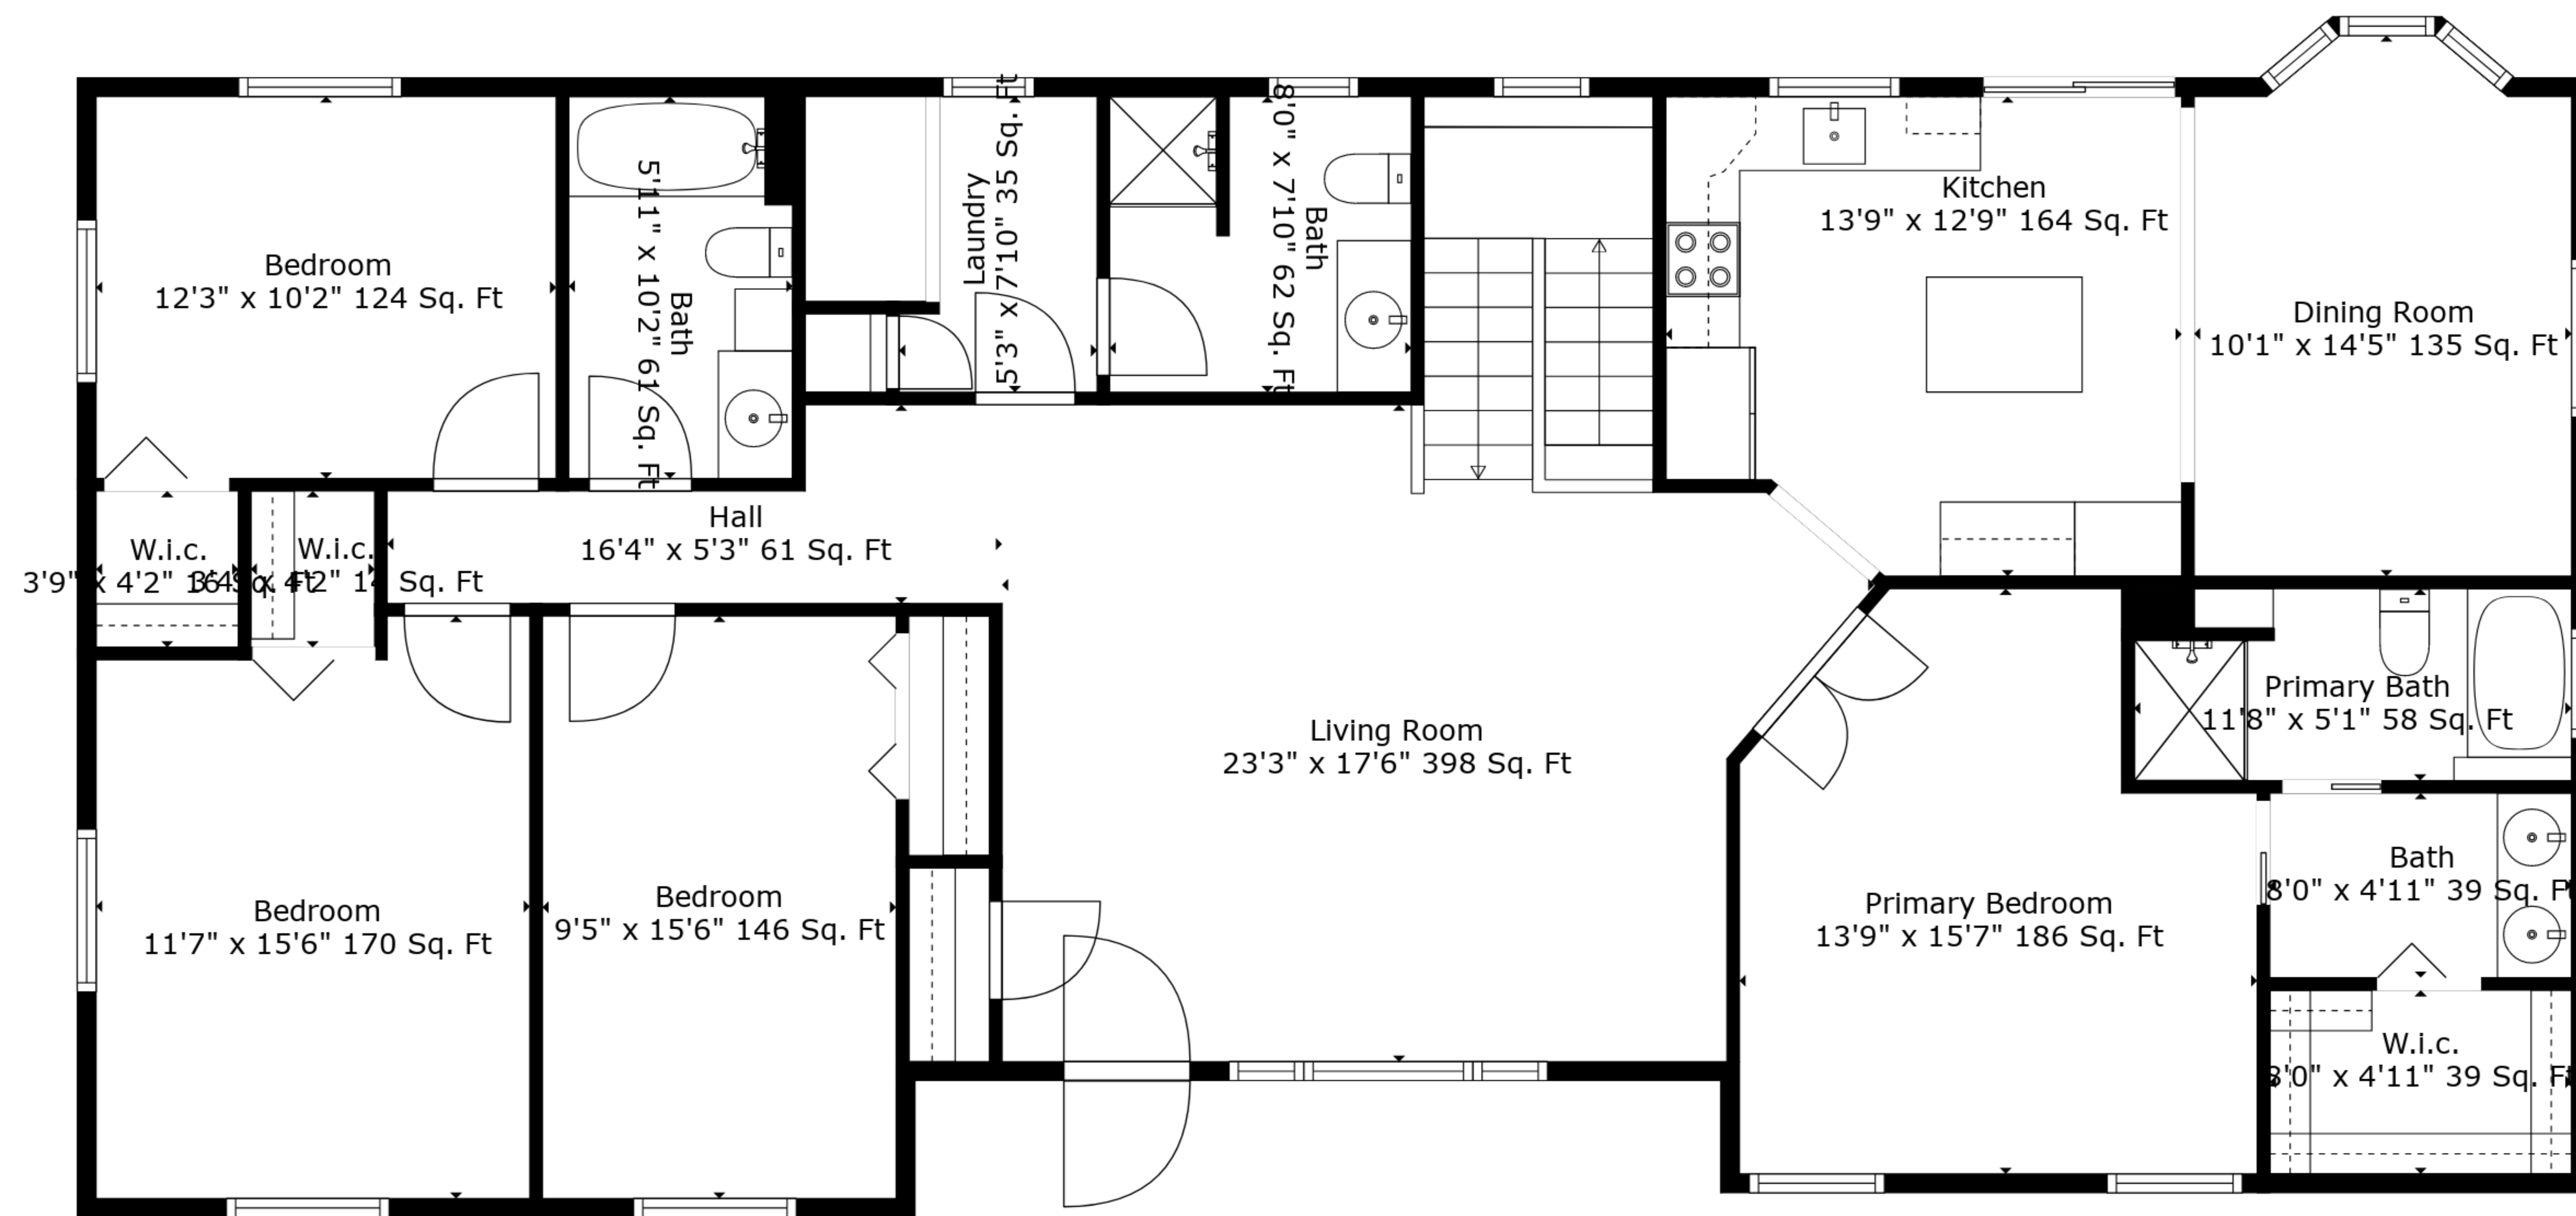

Total scanned area: 3878 sq. ft

Measurements Are Deemed Highly Reliable But Not Guaranteed.

Total scanned area: 3878 sq. ft

Measurements Are Deemed Highly Reliable But Not Guaranteed.

Floor 2

Floor 1

Total scanned area: 3878 sq. ft