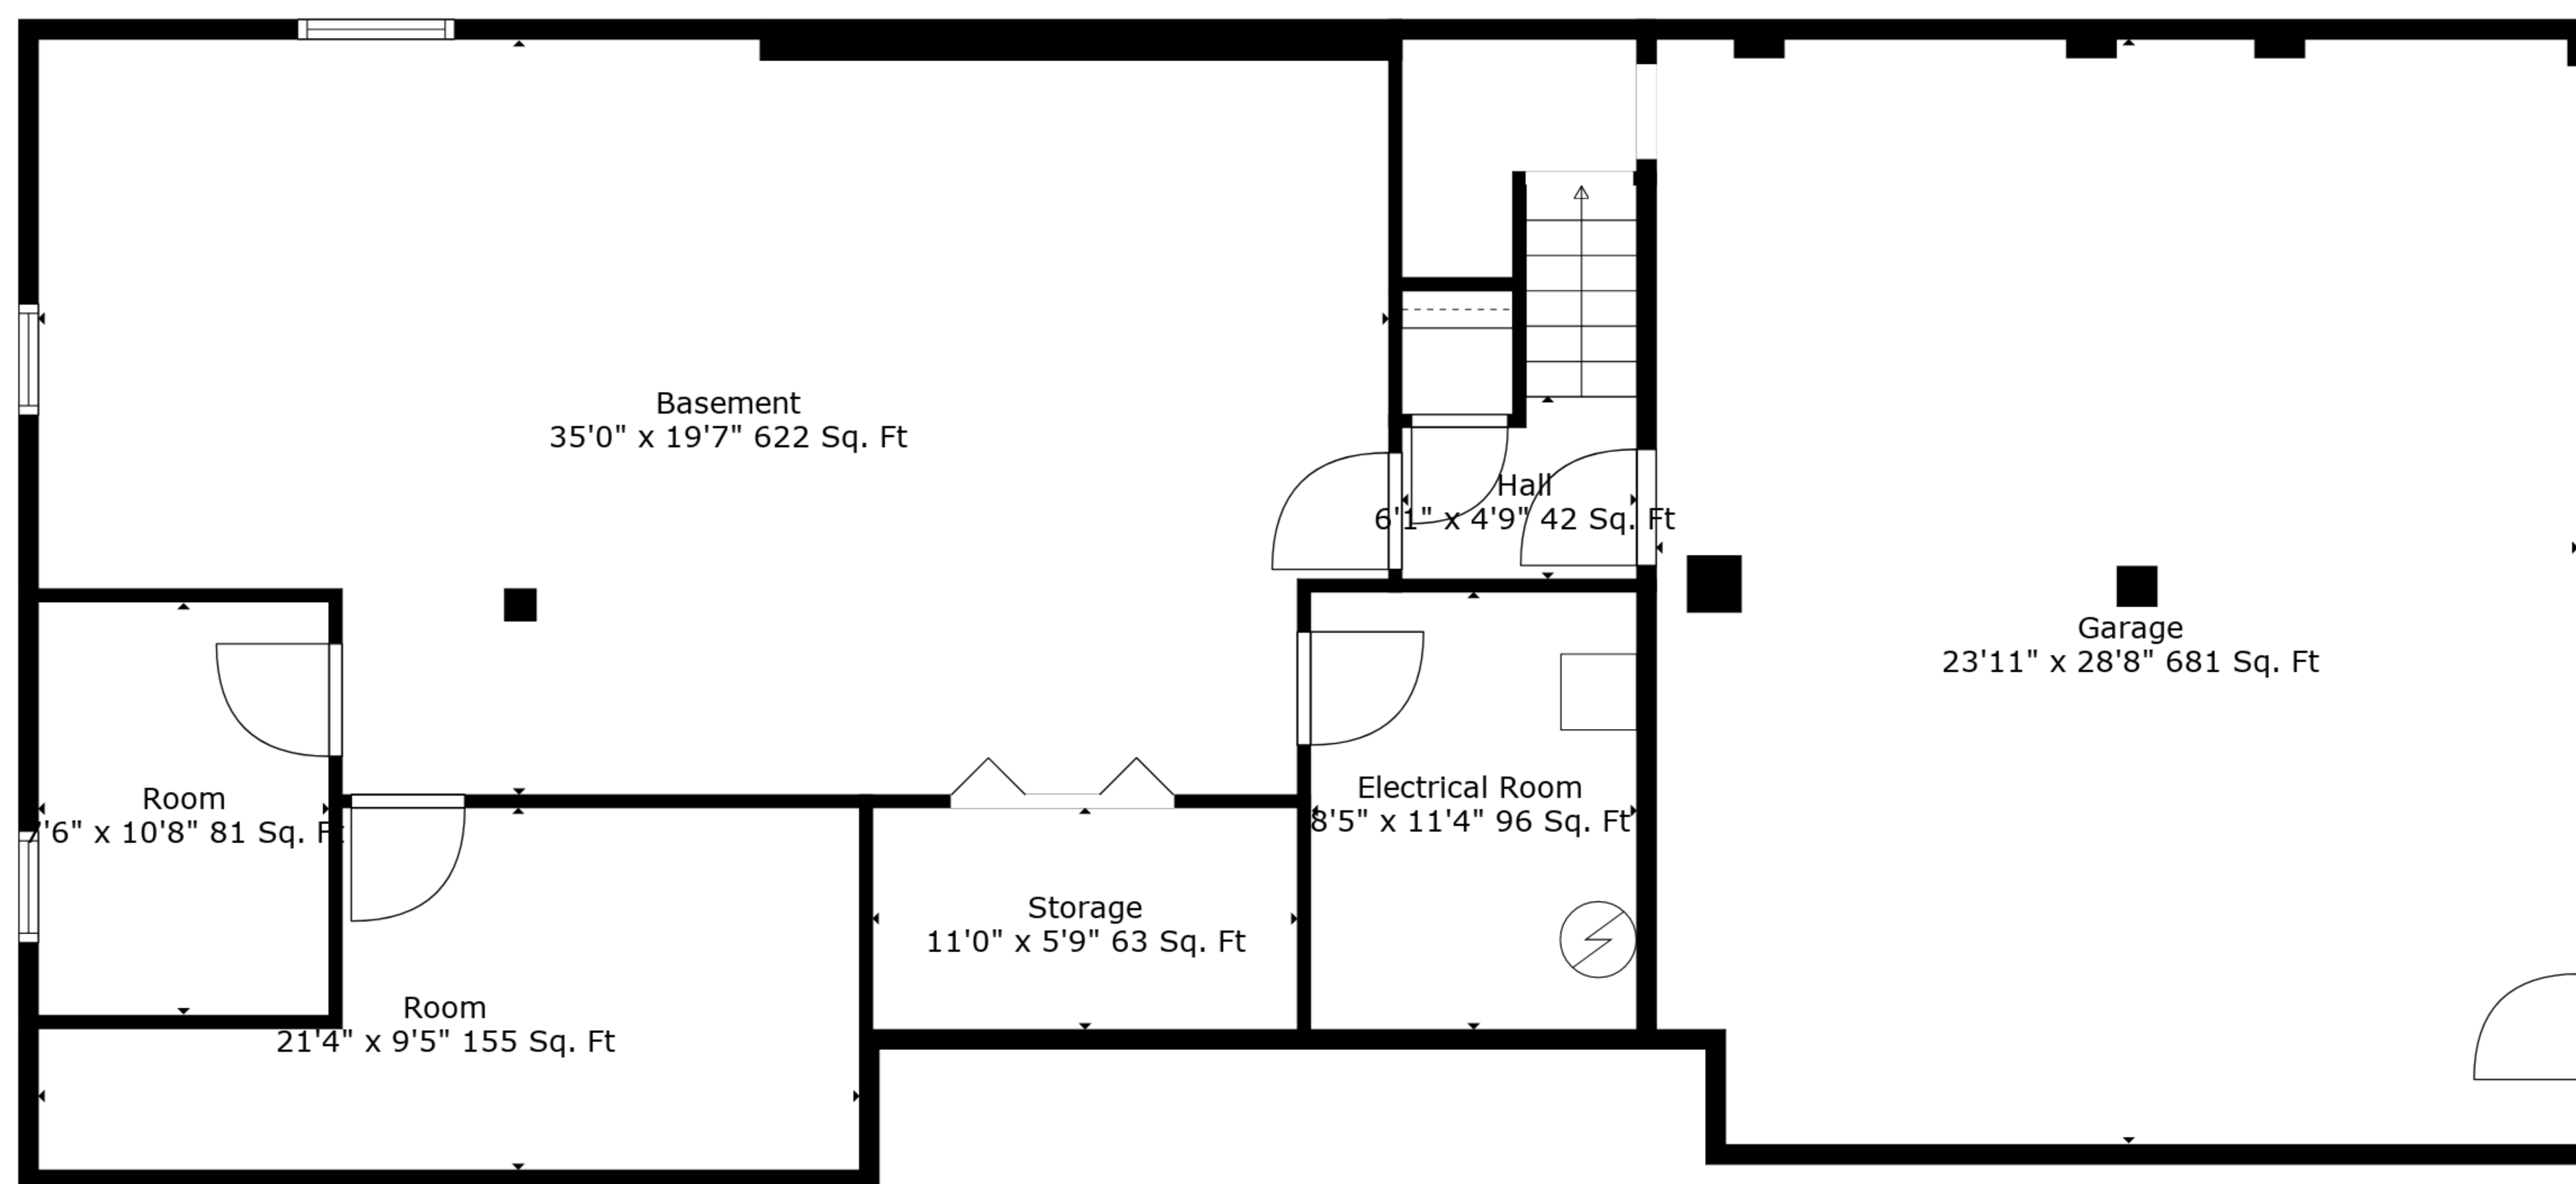

Total scanned area: 3878 sq. ft

Measurements Are Deemed Highly Reliable But Not Guaranteed.

Total scanned area: 3878 sq. ft

Measurements Are Deemed Highly Reliable But Not Guaranteed.

Floor 2

Floor 1

Total scanned area: 3878 sq. ft