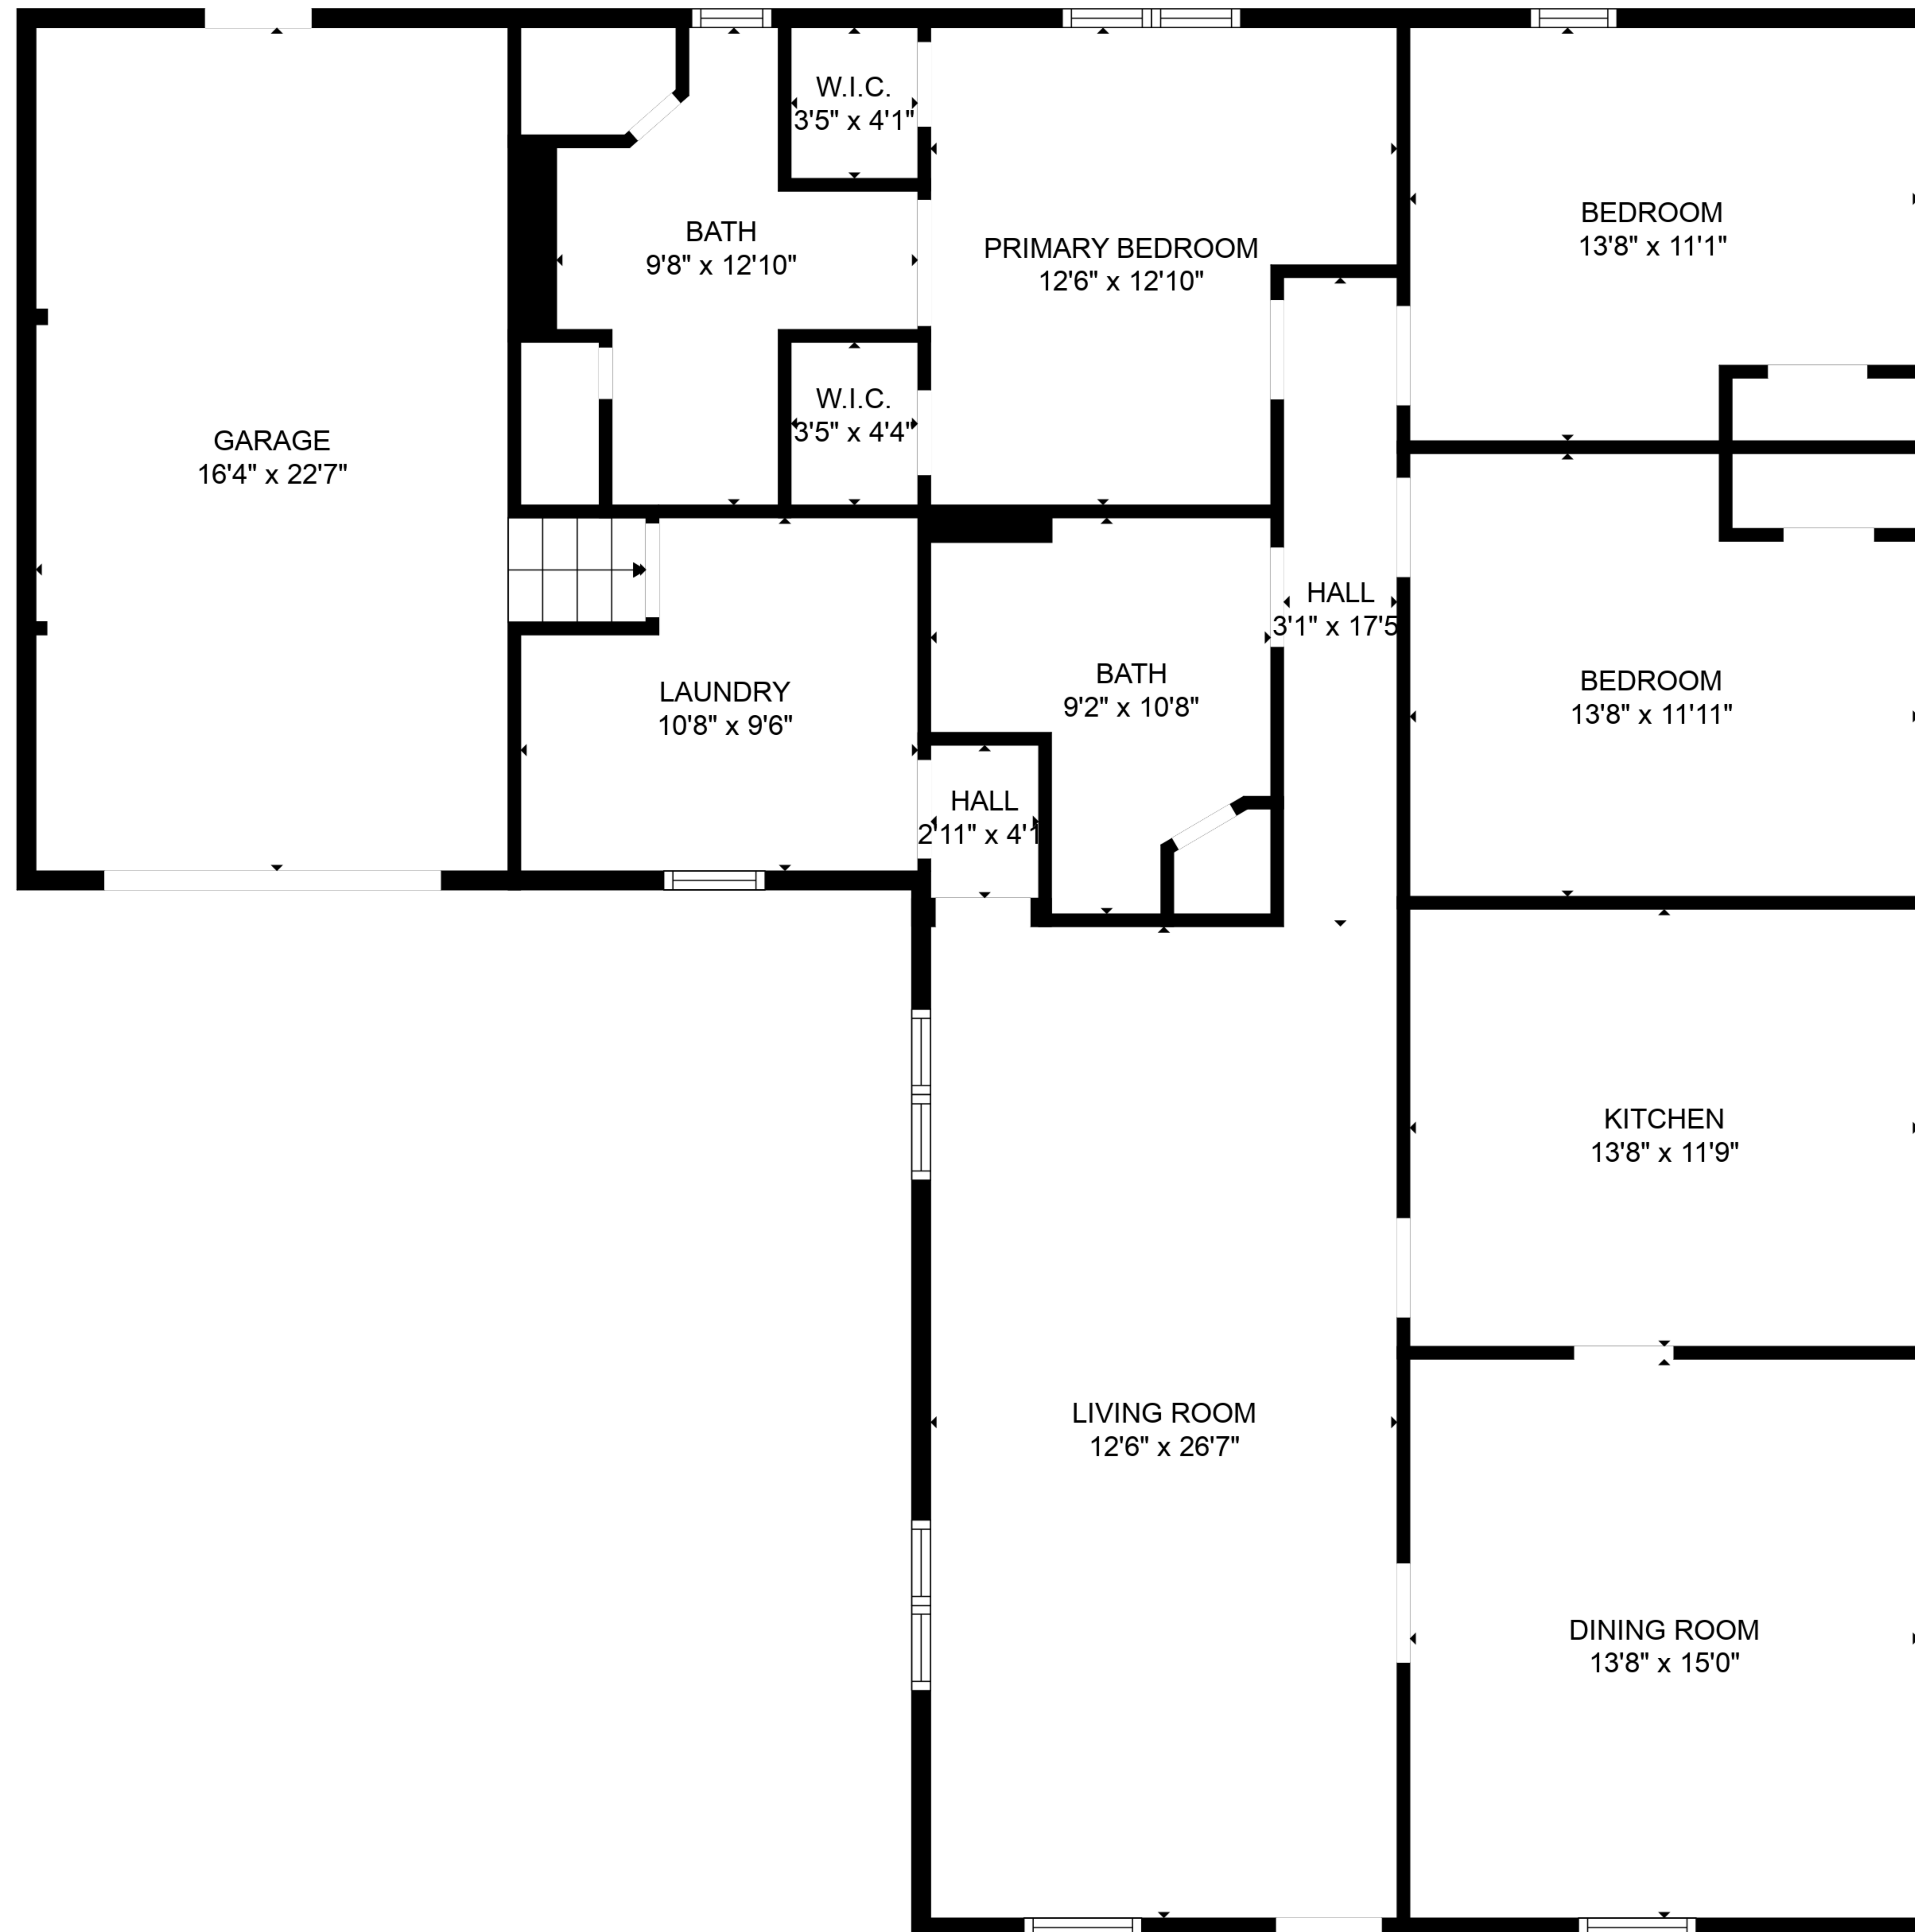

TOTAL: 1581 sq. ft
FLOOR 1: 1581 sq. ft
EXCLUDED AREAS: GARAGE: 297 sq. ft

TOTAL: 1581 sq. ft
FLOOR 1: 1581 sq. ft
EXCLUDED AREAS: GARAGE: 297 sq. ft