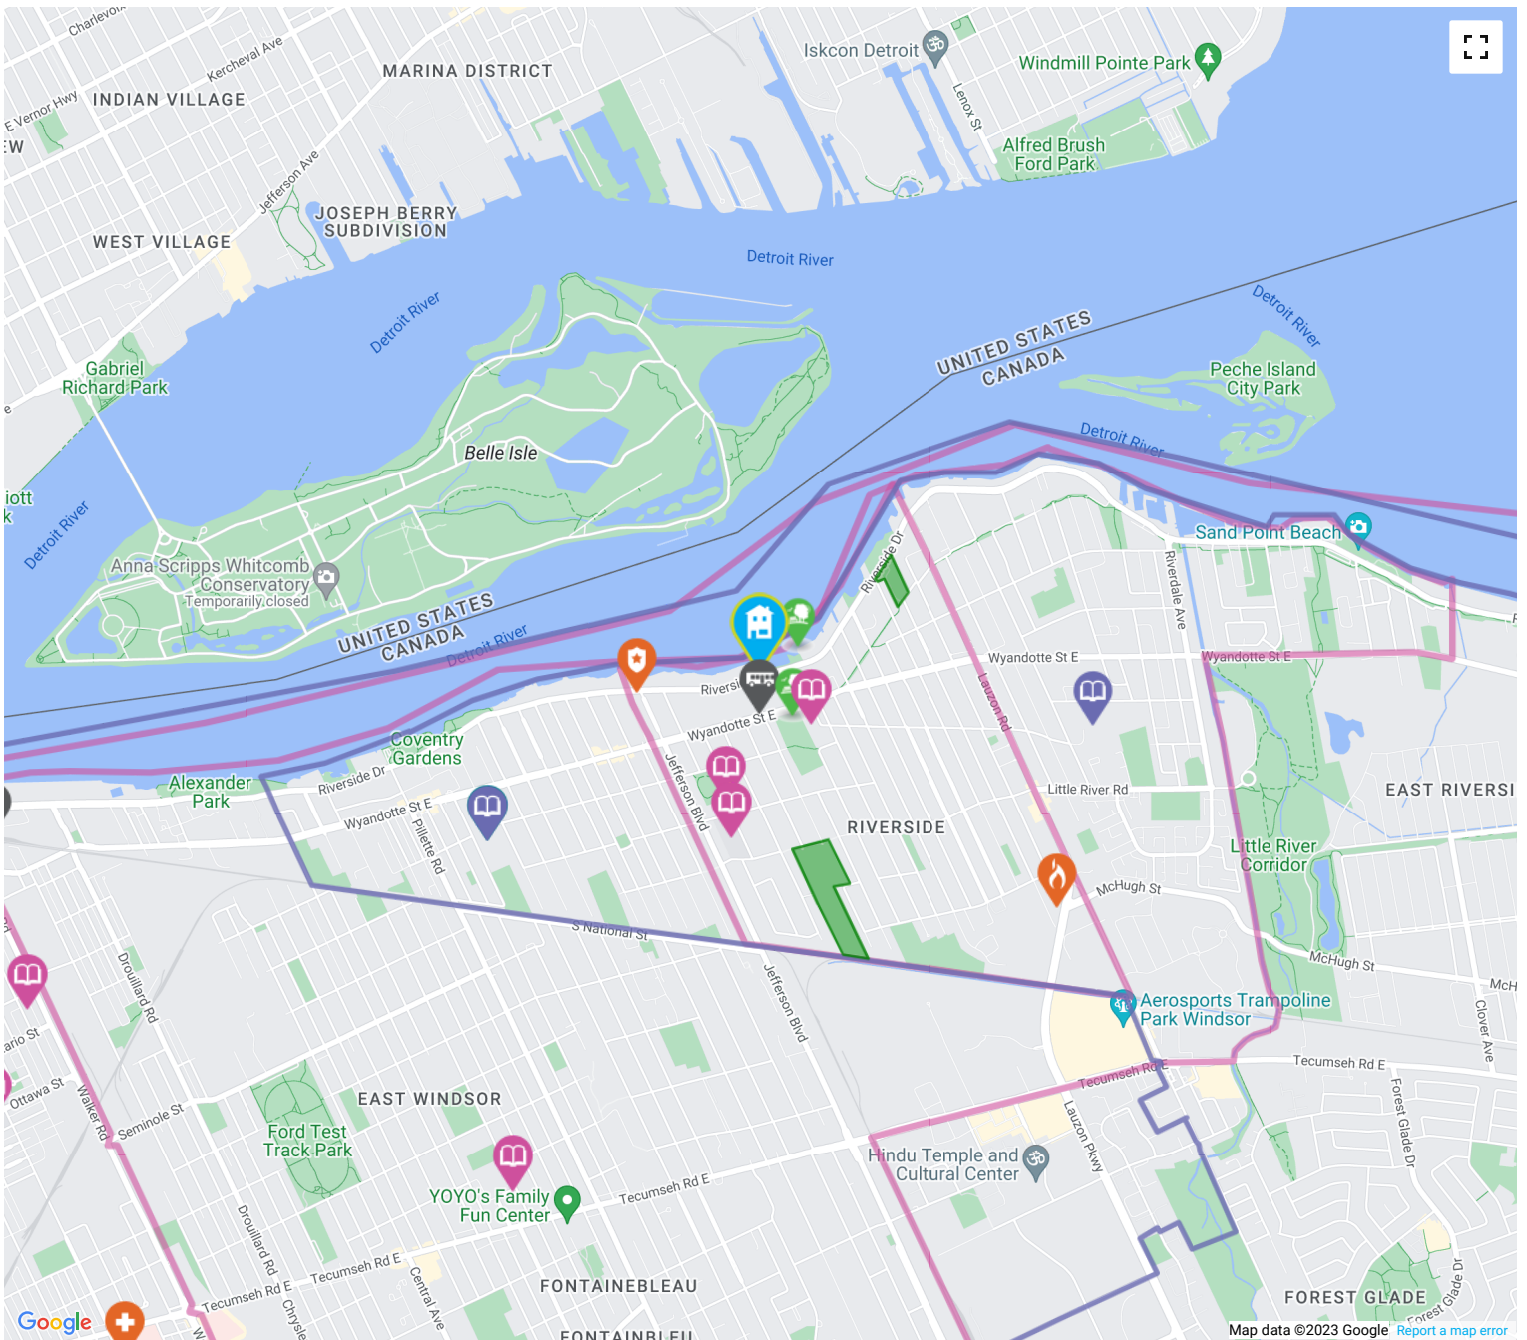

Elementary Schools

Middle Schools

High Schools

Transit

Safety

Elementary Attendance Zone

Middle Attendance Zone

High Attendance Zone

Parks

HoodQ