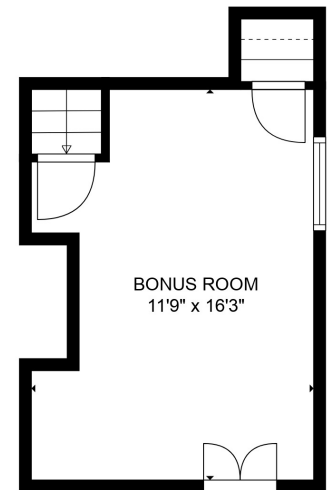

MAIN LEVEL

UPPER LEVEL

GROSS INTERNAL AREA  
 MAIN LEVEL: 1619 sq. ft, UPPER LEVEL: 189 sq. ft  
 EXCLUDED AREAS: GARAGE: 264 sq. ft  
 DECK: 307 sq. ft  
 FIREPLACE: 8 sq. ft  
 TOTAL: 1808 sq. ft  
 SIZES AND DIMENSIONS ARE APPROXIMATE, ACTUAL MAY VARY.

BONUS ROOM  
11'9" x 16'3"

GROSS INTERNAL AREA  
MAIN LEVEL: 1619 sq. ft, UPPER LEVEL: 189 sq. ft  
EXCLUDED AREAS: GARAGE: 264 sq. ft  
DECK: 307 sq. ft  
FIREPLACE: 8 sq. ft  
TOTAL: 1808 sq. ft  
SIZES AND DIMENSIONS ARE APPROXIMATE, ACTUAL MAY VARY.

GROSS INTERNAL AREA  
 MAIN LEVEL: 1619 sq. ft, UPPER LEVEL: 189 sq. ft  
 EXCLUDED AREAS: GARAGE: 264 sq. ft  
 DECK: 307 sq. ft  
 FIREPLACE: 8 sq. ft  
 TOTAL: 1808 sq. ft  
 SIZES AND DIMENSIONS ARE APPROXIMATE, ACTUAL MAY VARY.