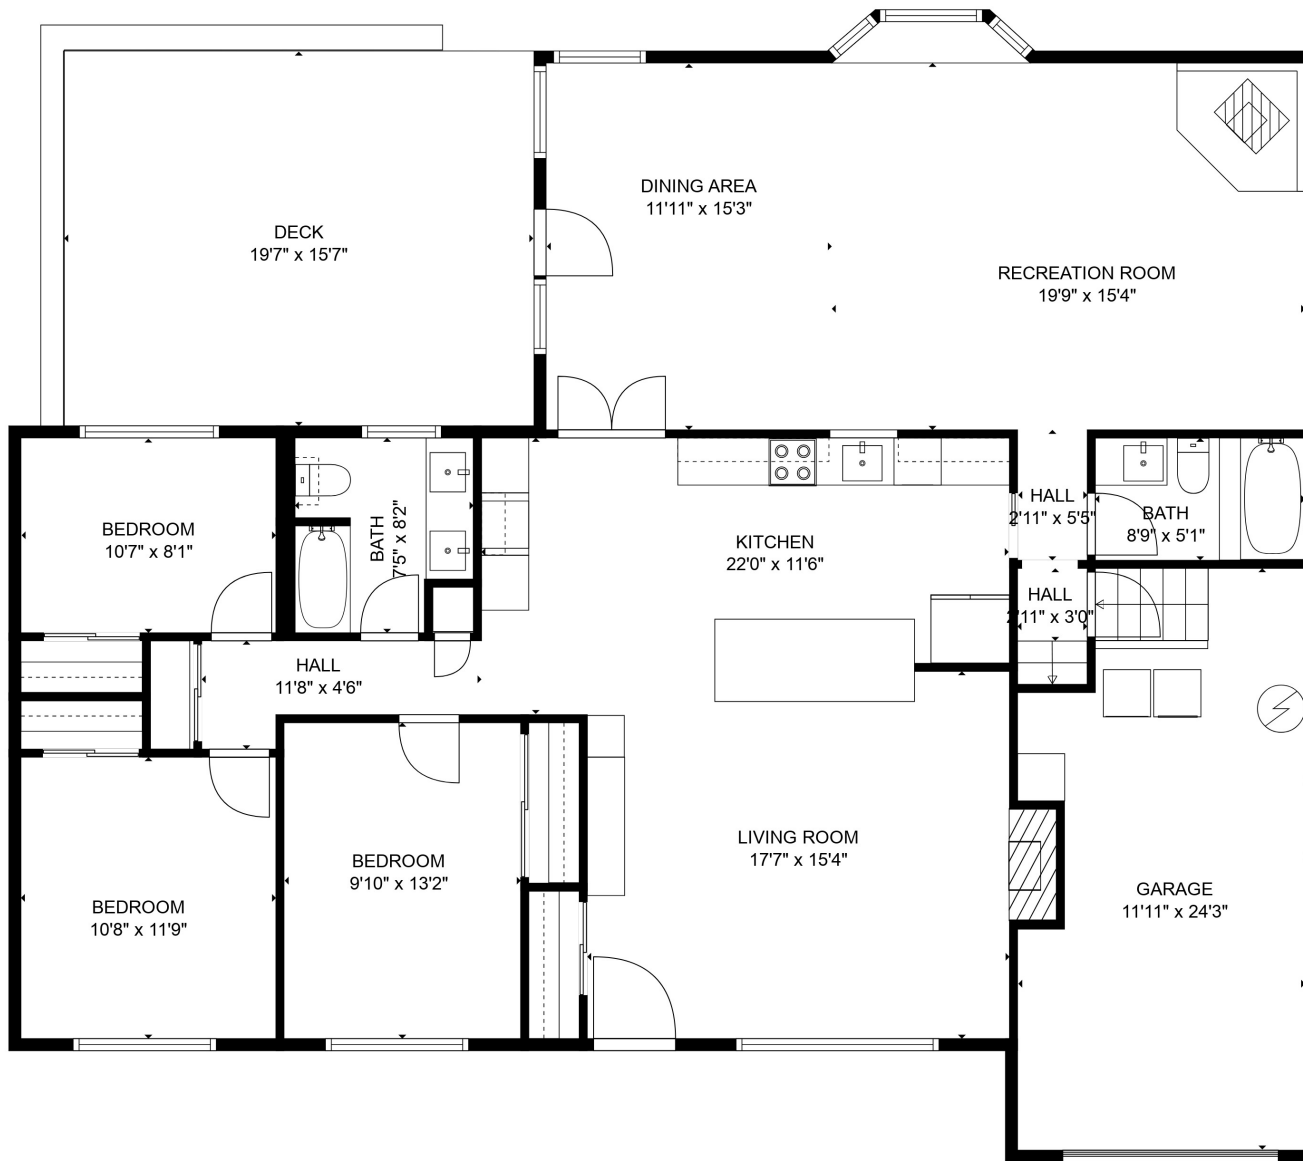

MAIN LEVEL

UPPER LEVEL

GROSS INTERNAL AREA  
 MAIN LEVEL: 1619 sq. ft, UPPER LEVEL: 189 sq. ft  
 EXCLUDED AREAS: GARAGE: 264 sq. ft  
 DECK: 307 sq. ft  
 FIREPLACE: 8 sq. ft  
 TOTAL: 1808 sq. ft  
 SIZES AND DIMENSIONS ARE APPROXIMATE, ACTUAL MAY VARY.

BONUS ROOM  
11'9" x 16'3"

GROSS INTERNAL AREA  
MAIN LEVEL: 1619 sq. ft, UPPER LEVEL: 189 sq. ft  
EXCLUDED AREAS: GARAGE: 264 sq. ft  
DECK: 307 sq. ft  
FIREPLACE: 8 sq. ft  
TOTAL: 1808 sq. ft  
SIZES AND DIMENSIONS ARE APPROXIMATE, ACTUAL MAY VARY.

GROSS INTERNAL AREA  
 MAIN LEVEL: 1619 sq. ft, UPPER LEVEL: 189 sq. ft  
 EXCLUDED AREAS: GARAGE: 264 sq. ft  
 DECK: 307 sq. ft  
 FIREPLACE: 8 sq. ft  
 TOTAL: 1808 sq. ft  
 SIZES AND DIMENSIONS ARE APPROXIMATE, ACTUAL MAY VARY.