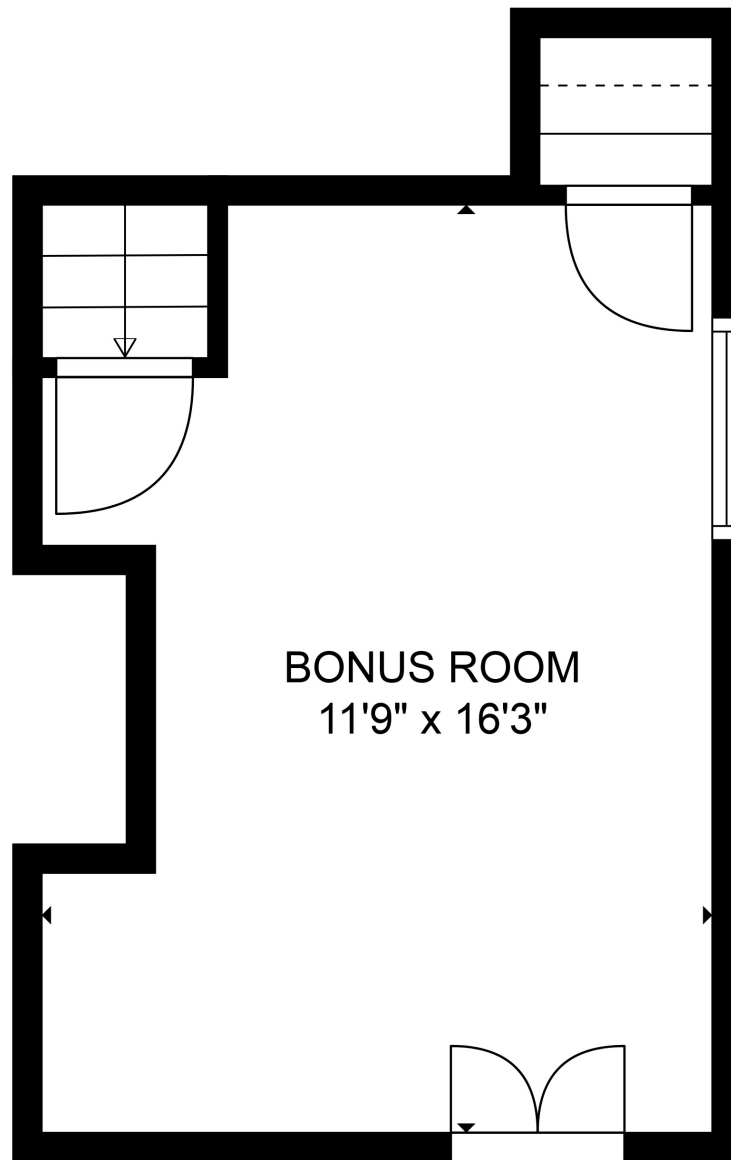

MAIN LEVEL

UPPER LEVEL

GROSS INTERNAL AREA  
 MAIN LEVEL: 1619 sq. ft, UPPER LEVEL: 189 sq. ft  
 EXCLUDED AREAS: GARAGE: 264 sq. ft  
 DECK: 307 sq. ft  
 FIREPLACE: 8 sq. ft  
 TOTAL: 1808 sq. ft  
 SIZES AND DIMENSIONS ARE APPROXIMATE, ACTUAL MAY VARY.

BONUS ROOM  
11'9" x 16'3"

GROSS INTERNAL AREA  
MAIN LEVEL: 1619 sq. ft, UPPER LEVEL: 189 sq. ft  
EXCLUDED AREAS: GARAGE: 264 sq. ft  
DECK: 307 sq. ft  
FIREPLACE: 8 sq. ft  
TOTAL: 1808 sq. ft  
SIZES AND DIMENSIONS ARE APPROXIMATE, ACTUAL MAY VARY.

GROSS INTERNAL AREA  
 MAIN LEVEL: 1619 sq. ft, UPPER LEVEL: 189 sq. ft  
 EXCLUDED AREAS: GARAGE: 264 sq. ft  
 DECK: 307 sq. ft  
 FIREPLACE: 8 sq. ft  
 TOTAL: 1808 sq. ft  
 SIZES AND DIMENSIONS ARE APPROXIMATE, ACTUAL MAY VARY.