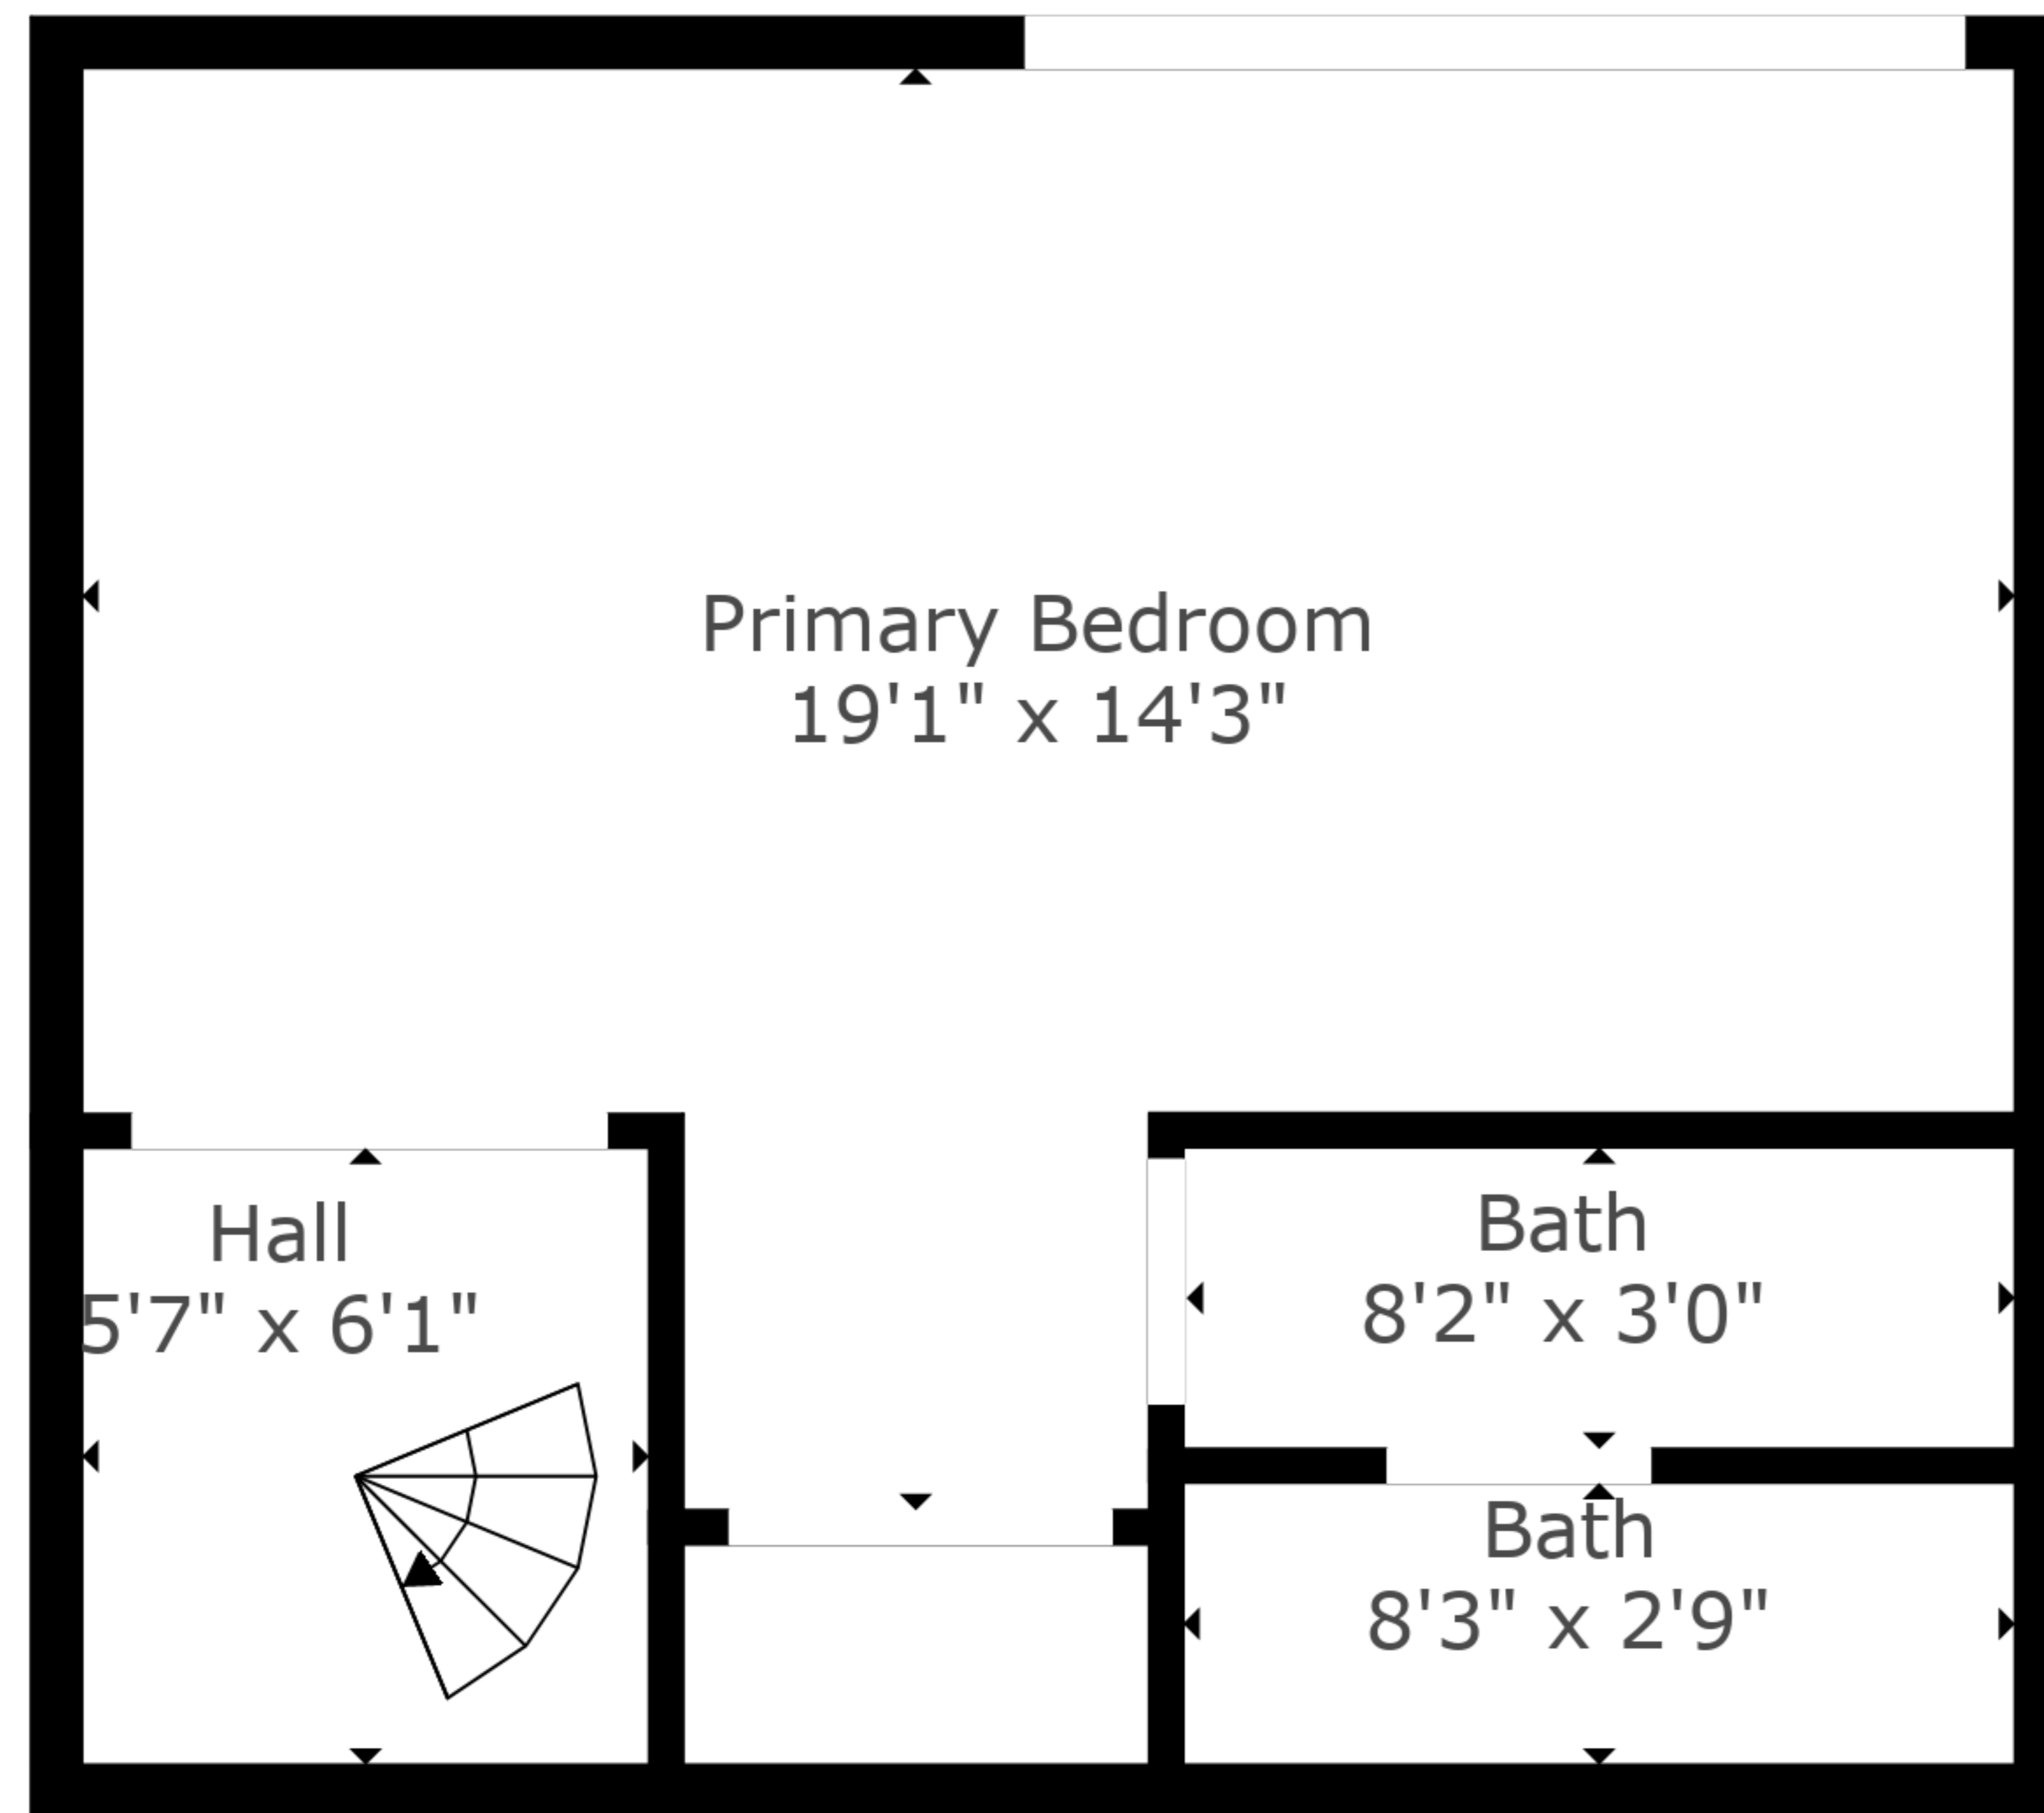

**TOTAL: 934 sq. ft**  
BELOW GROUND: 321 sq. ft, FLOOR 2: 613 sq. ft  
EXCLUDED AREAS: FIREPLACE: 8 sq. ft

Measurements Are An Approximate Estimation, Deemed Highly Reliable But Not Guaranteed

**TOTAL: 934 sq. ft**  
BELOW GROUND: 321 sq. ft, FLOOR 2: 613 sq. ft  
EXCLUDED AREAS: FIREPLACE: 8 sq. ft

Measurements Are An Approximate Estimation, Deemed Highly Reliable But Not Guaranteed

Floor 1

Floor 2

**TOTAL: 934 sq. ft**  
 BELOW GROUND: 321 sq. ft, FLOOR 2: 613 sq. ft  
 EXCLUDED AREAS: FIREPLACE: 8 sq. ft