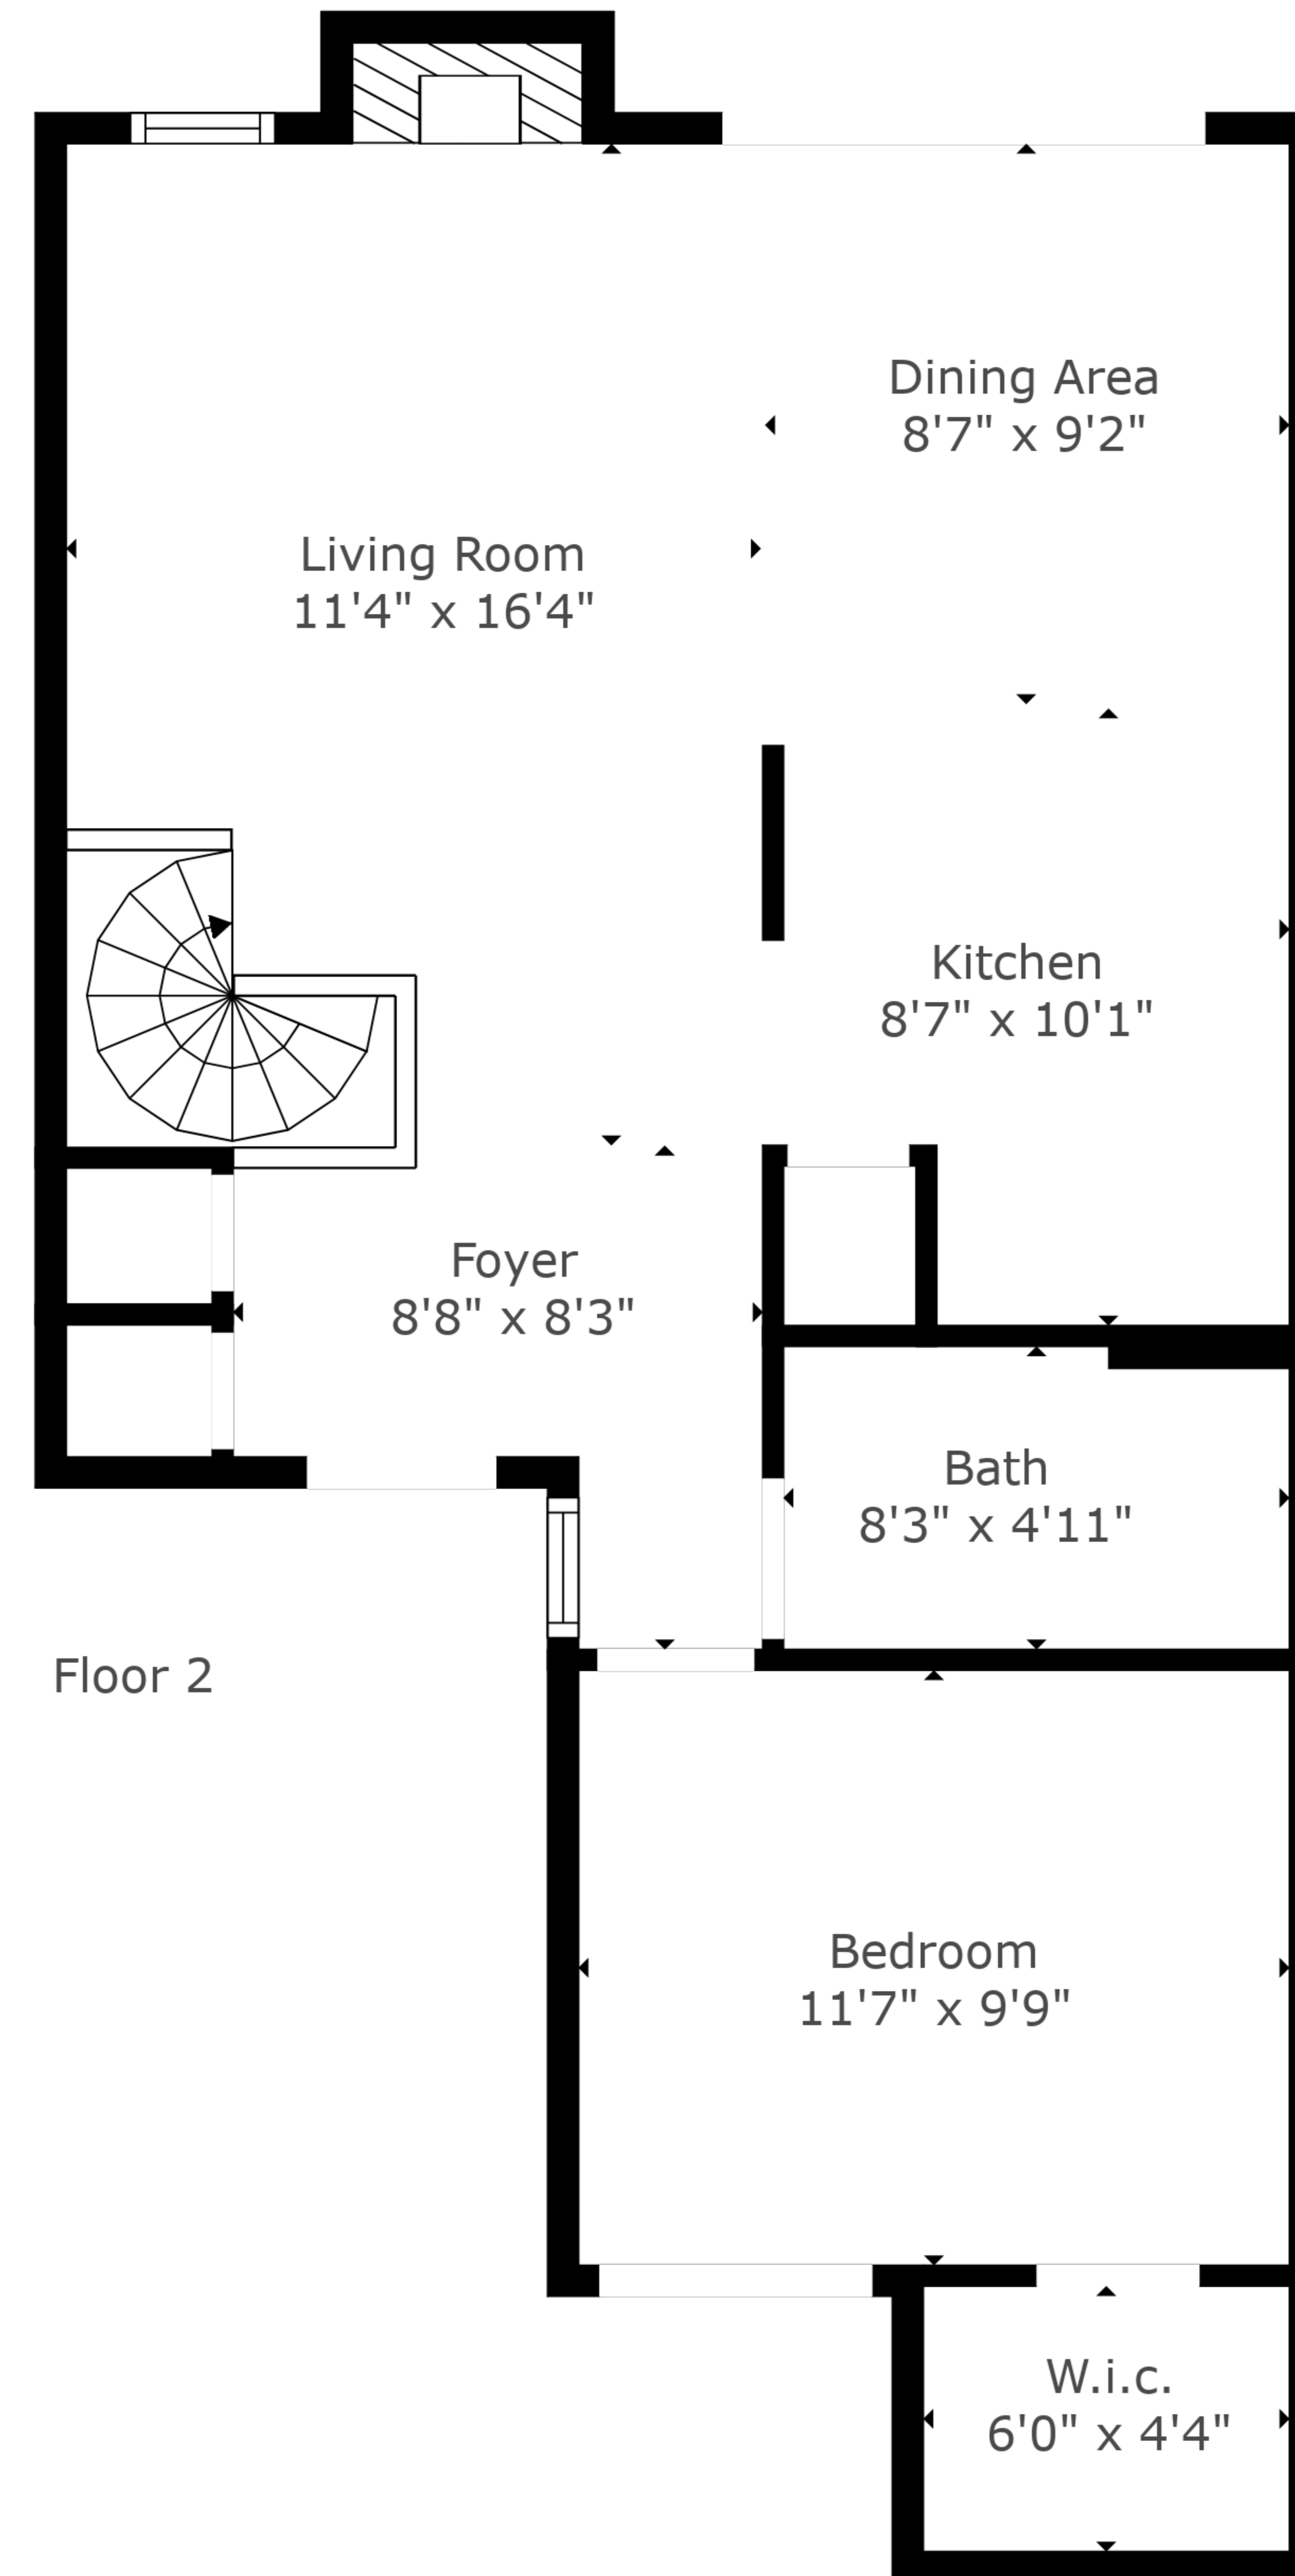

**TOTAL: 934 sq. ft**  
BELOW GROUND: 321 sq. ft, FLOOR 2: 613 sq. ft  
EXCLUDED AREAS: FIREPLACE: 8 sq. ft

Measurements Are An Approximate Estimation, Deemed Highly Reliable But Not Guaranteed

**TOTAL: 934 sq. ft**  
BELOW GROUND: 321 sq. ft, FLOOR 2: 613 sq. ft  
EXCLUDED AREAS: FIREPLACE: 8 sq. ft

Measurements Are An Approximate Estimation, Deemed Highly Reliable But Not Guaranteed

Floor 1

Floor 2

**TOTAL: 934 sq. ft**  
 BELOW GROUND: 321 sq. ft, FLOOR 2: 613 sq. ft  
 EXCLUDED AREAS: FIREPLACE: 8 sq. ft