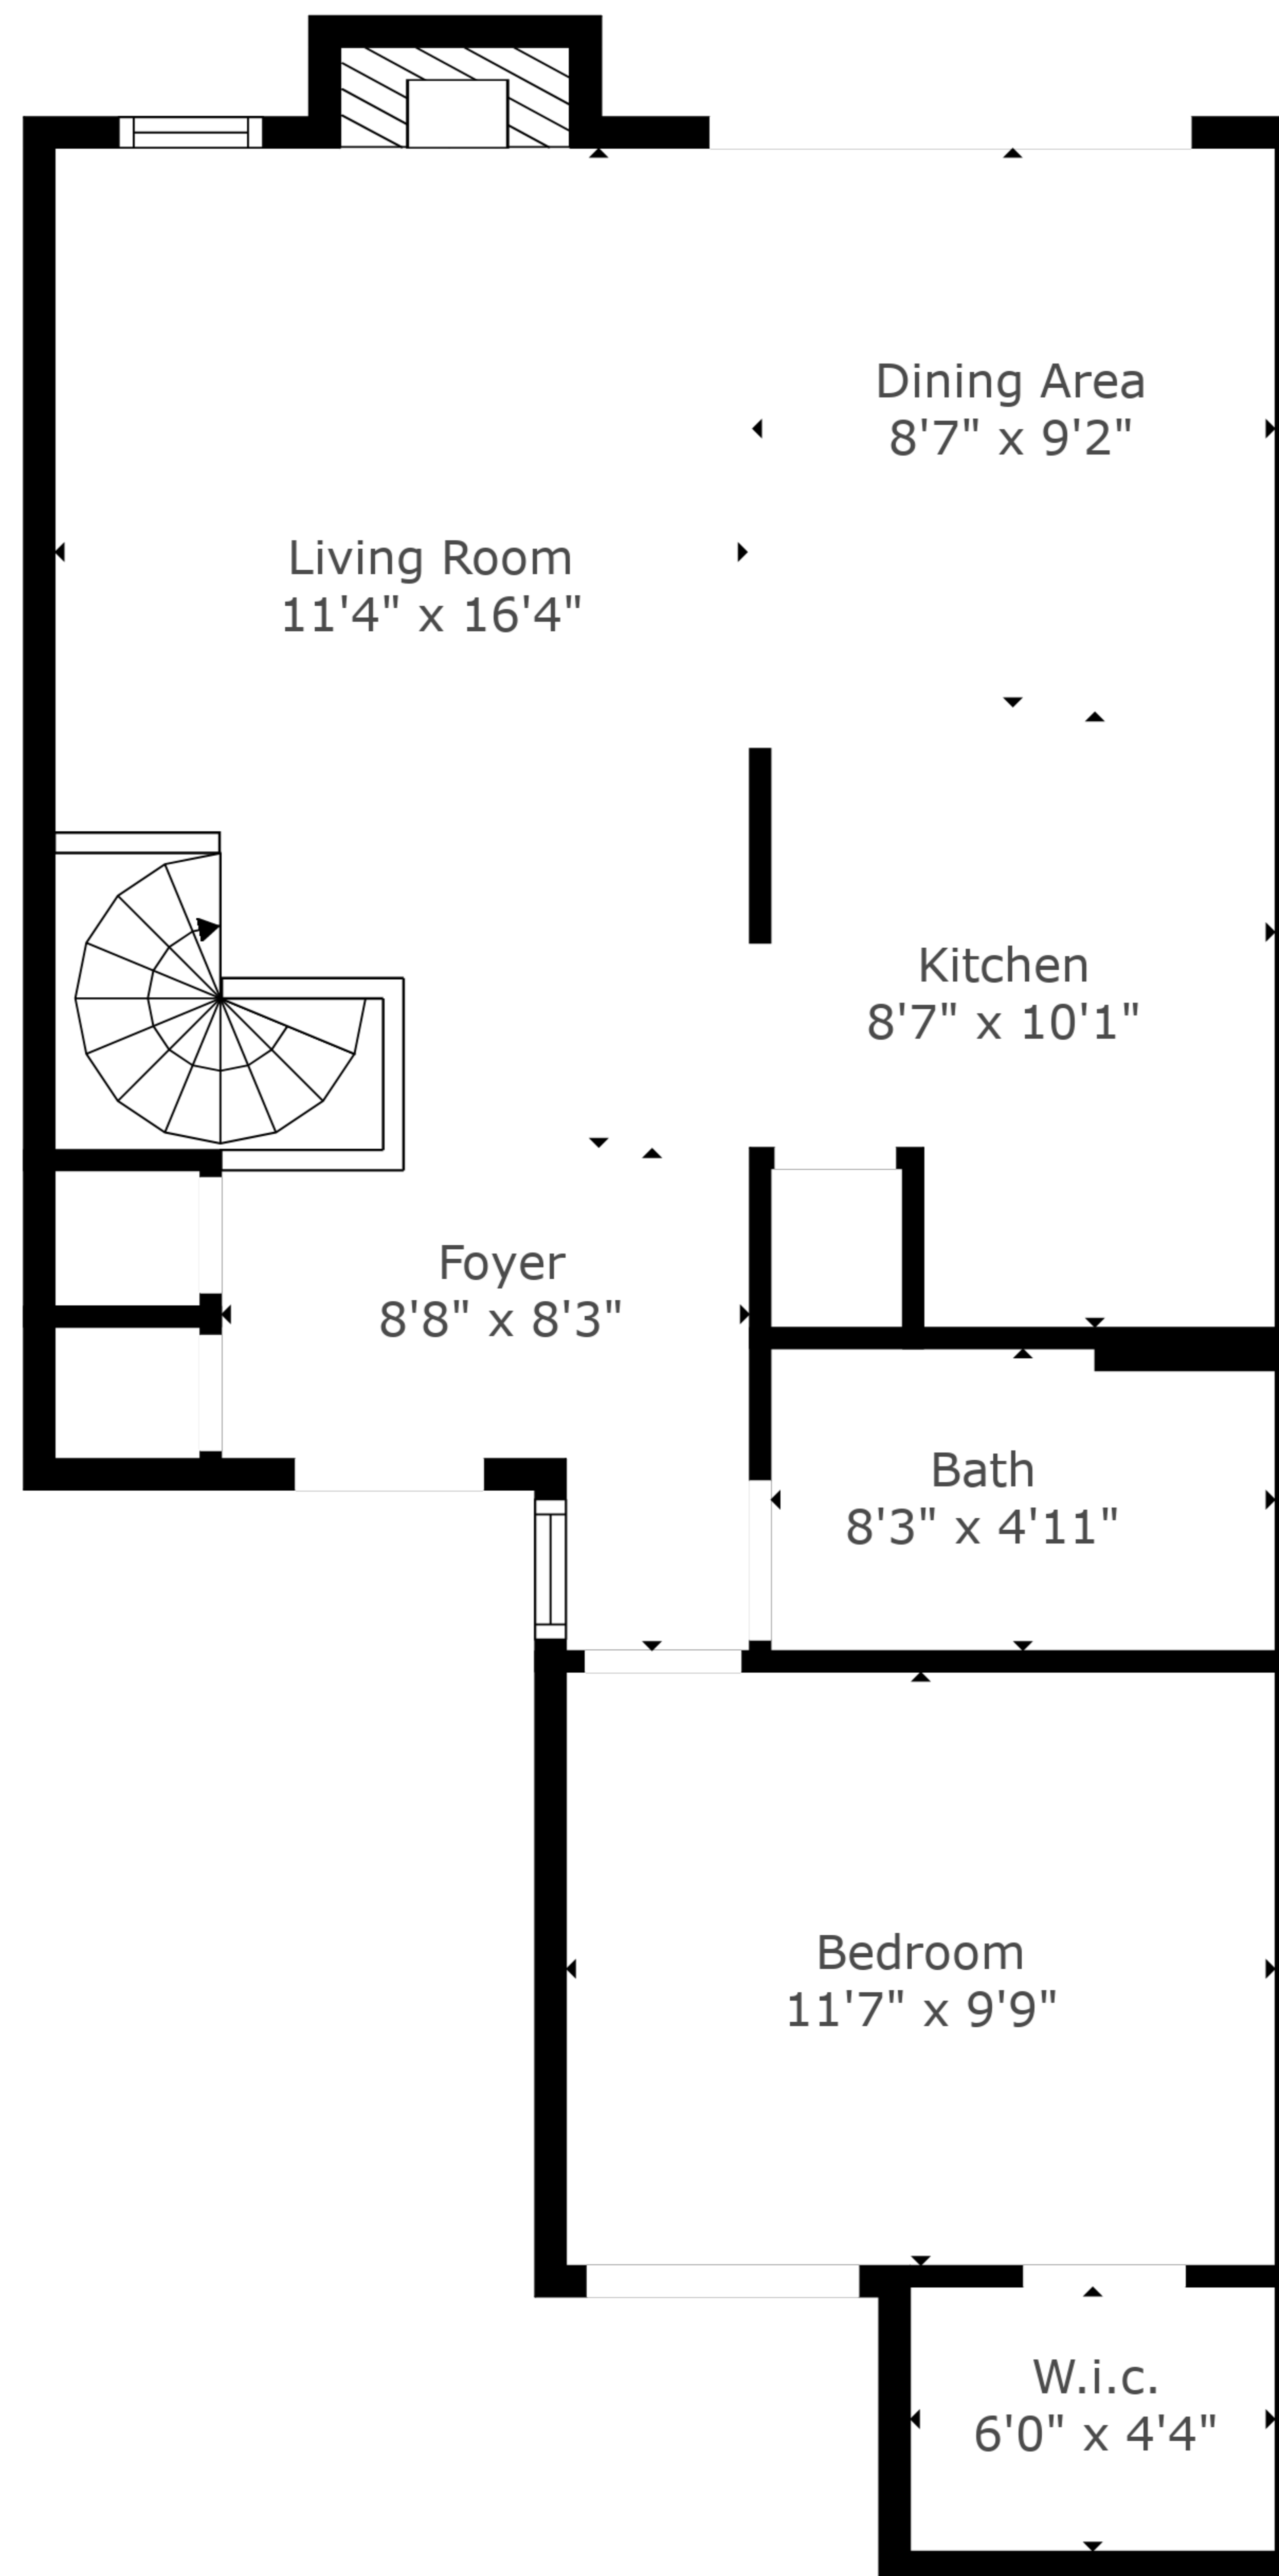

**TOTAL: 934 sq. ft**  
BELOW GROUND: 321 sq. ft, FLOOR 2: 613 sq. ft  
EXCLUDED AREAS: FIREPLACE: 8 sq. ft

Measurements Are An Approximate Estimation, Deemed Highly Reliable But Not Guaranteed

**TOTAL: 934 sq. ft**  
BELOW GROUND: 321 sq. ft, FLOOR 2: 613 sq. ft  
EXCLUDED AREAS: FIREPLACE: 8 sq. ft

Measurements Are An Approximate Estimation, Deemed Highly Reliable But Not Guaranteed

Floor 1

Floor 2

**TOTAL: 934 sq. ft**  
 BELOW GROUND: 321 sq. ft, FLOOR 2: 613 sq. ft  
 EXCLUDED AREAS: FIREPLACE: 8 sq. ft