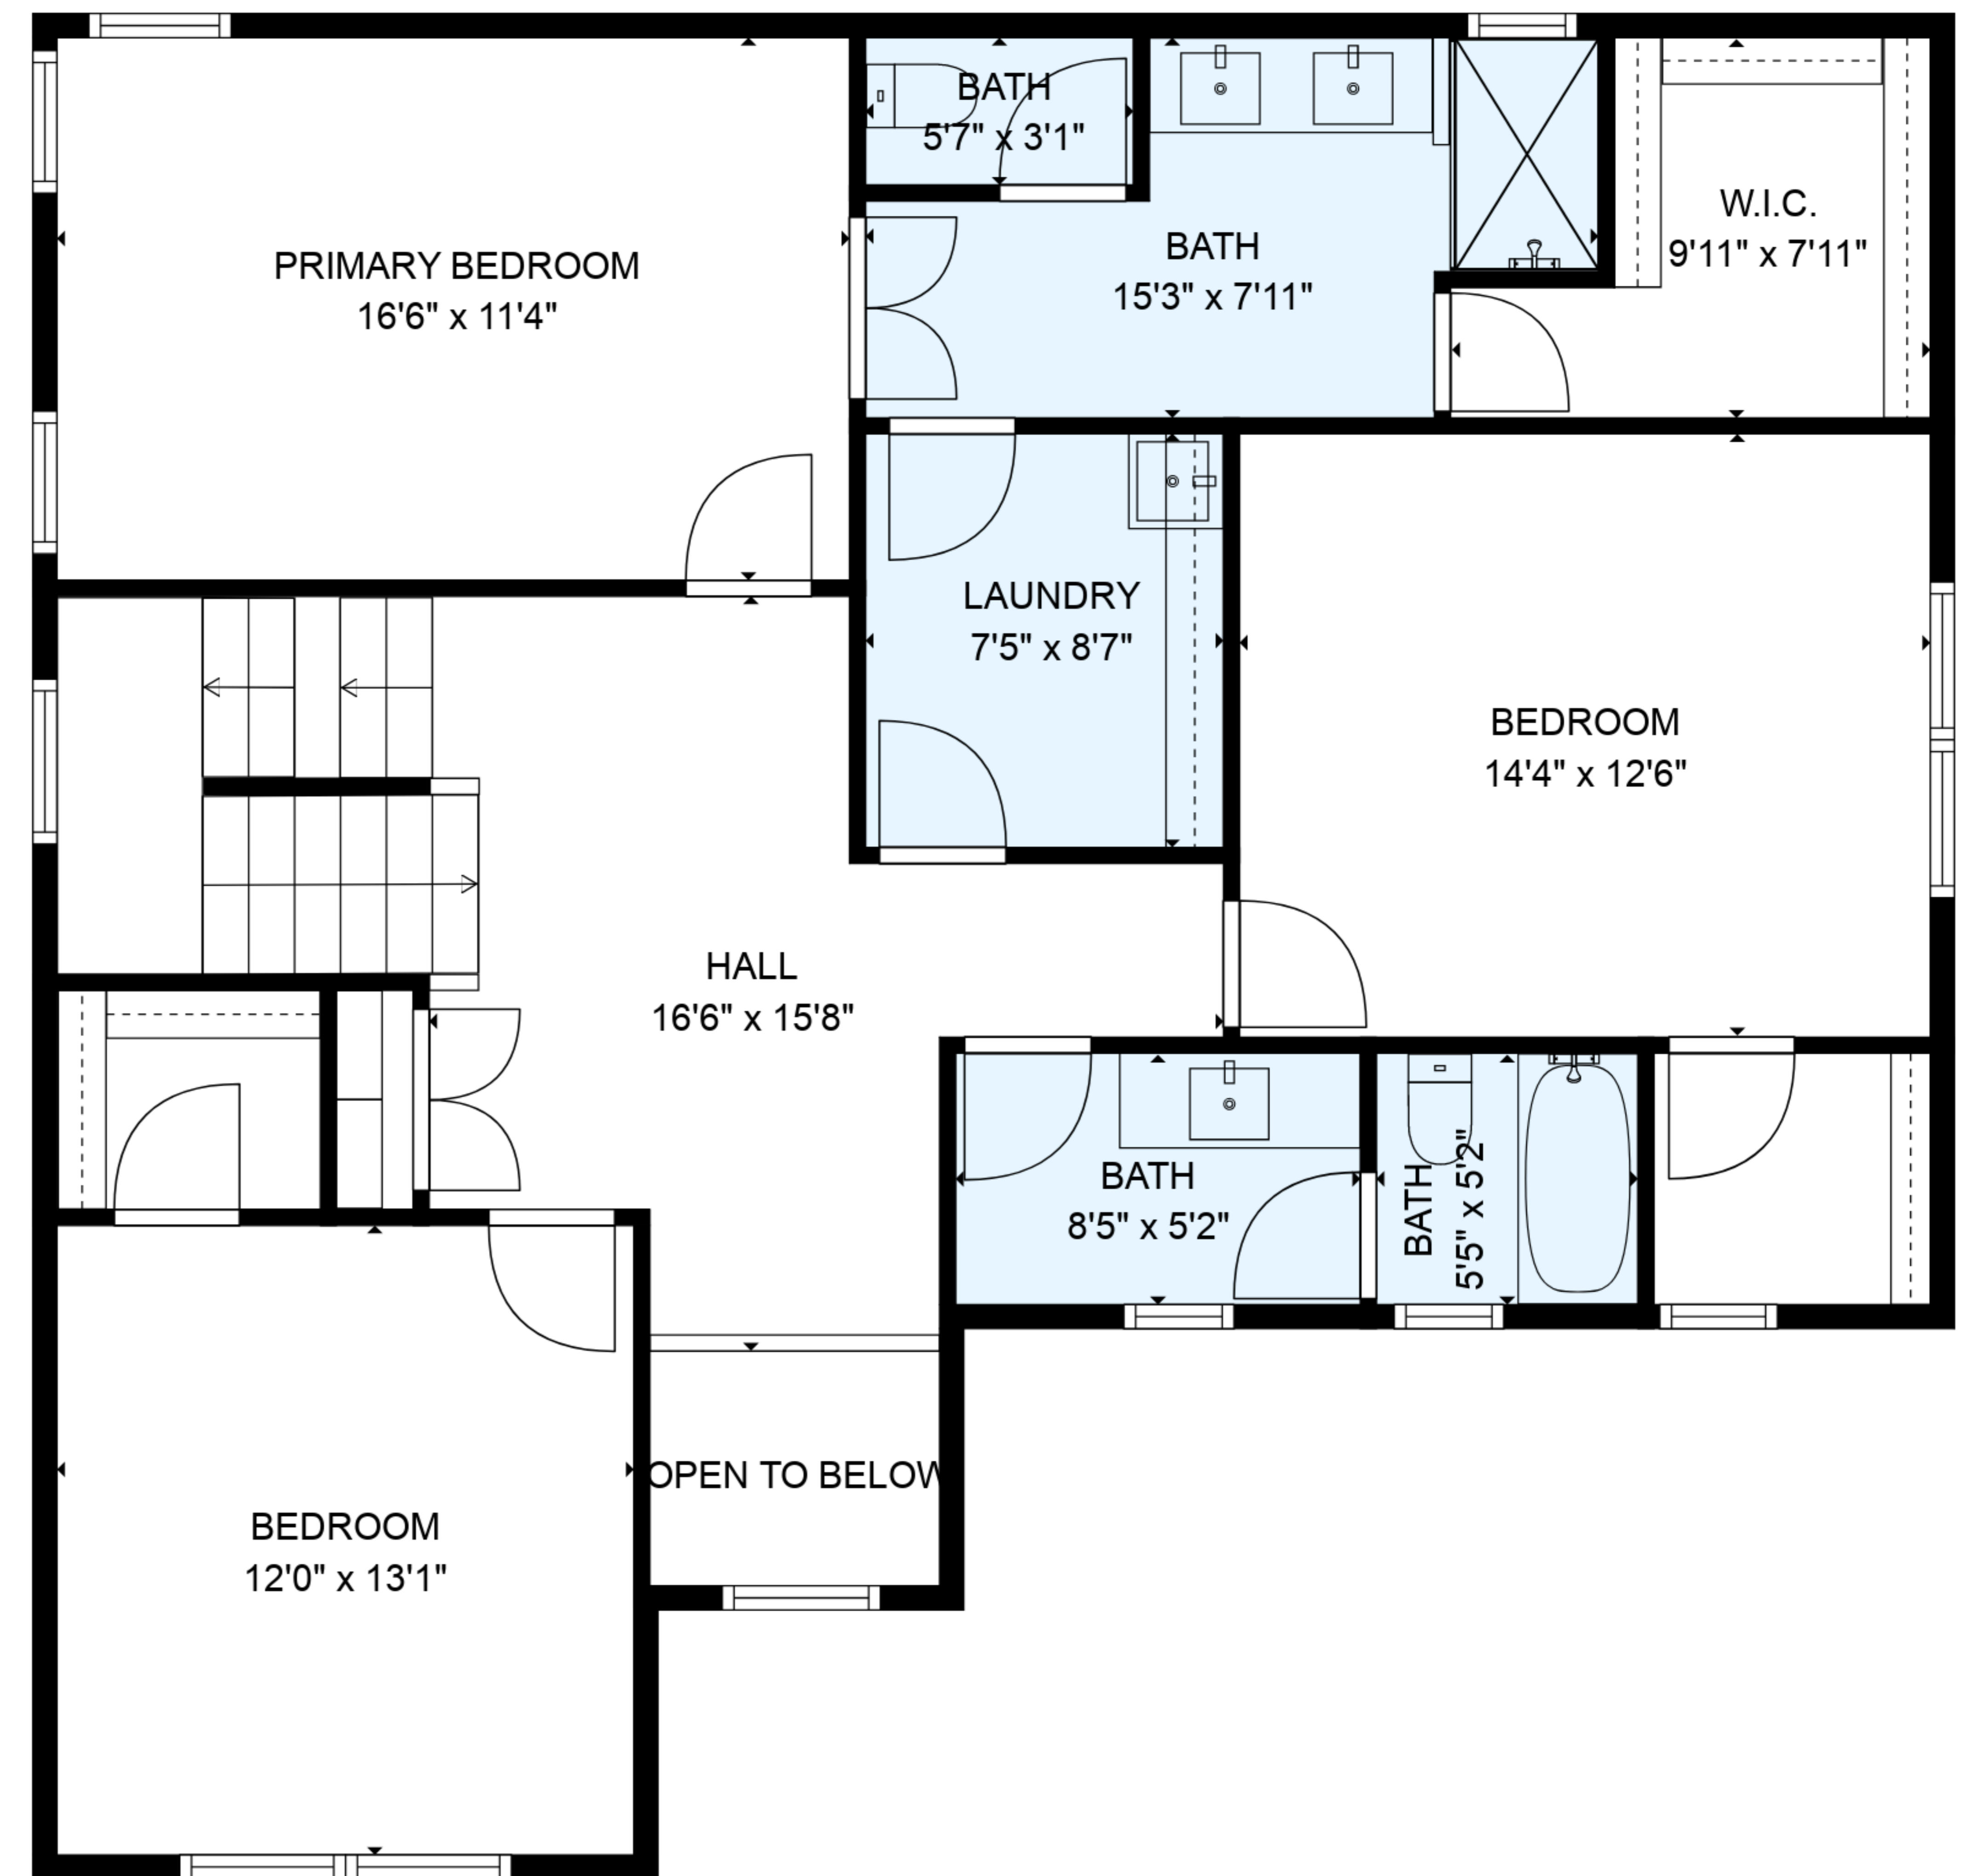

**ESTIMATED AREAS**

GLA FLOOR 1: 1329 sq. ft EXCLUDED AREAS 508 sq. ft  
 GLA FLOOR 2: 1238 sq. ft EXCLUDED AREAS 42 sq. ft  
 GLA FLOOR 3: 0 sq. ft EXCLUDED AREAS 588 sq. ft  
 Total GLA 2567 sq. ft, total area 3670 sq. ft

ATTIC  
39'0" x 13'8"

**ESTIMATED AREAS**

GLA FLOOR 1: 1329 sq. ft EXCLUDED AREAS 508 sq. ft  
GLA FLOOR 2: 1238 sq. ft EXCLUDED AREAS 42 sq. ft  
GLA FLOOR 3: 0 sq. ft EXCLUDED AREAS 588 sq. ft  
Total GLA 2567 sq. ft, total area 3670 sq. ft

FLOOR 1

FLOOR 3

FLOOR 2

**ESTIMATED AREAS**

GLA FLOOR 1: 1329 sq. ft EXCLUDED AREAS 508 sq. ft  
 GLA FLOOR 2: 1238 sq. ft EXCLUDED AREAS 42 sq. ft  
 GLA FLOOR 3: 0 sq. ft EXCLUDED AREAS 588 sq. ft  
 Total GLA 2567 sq. ft, total area 3670 sq. ft