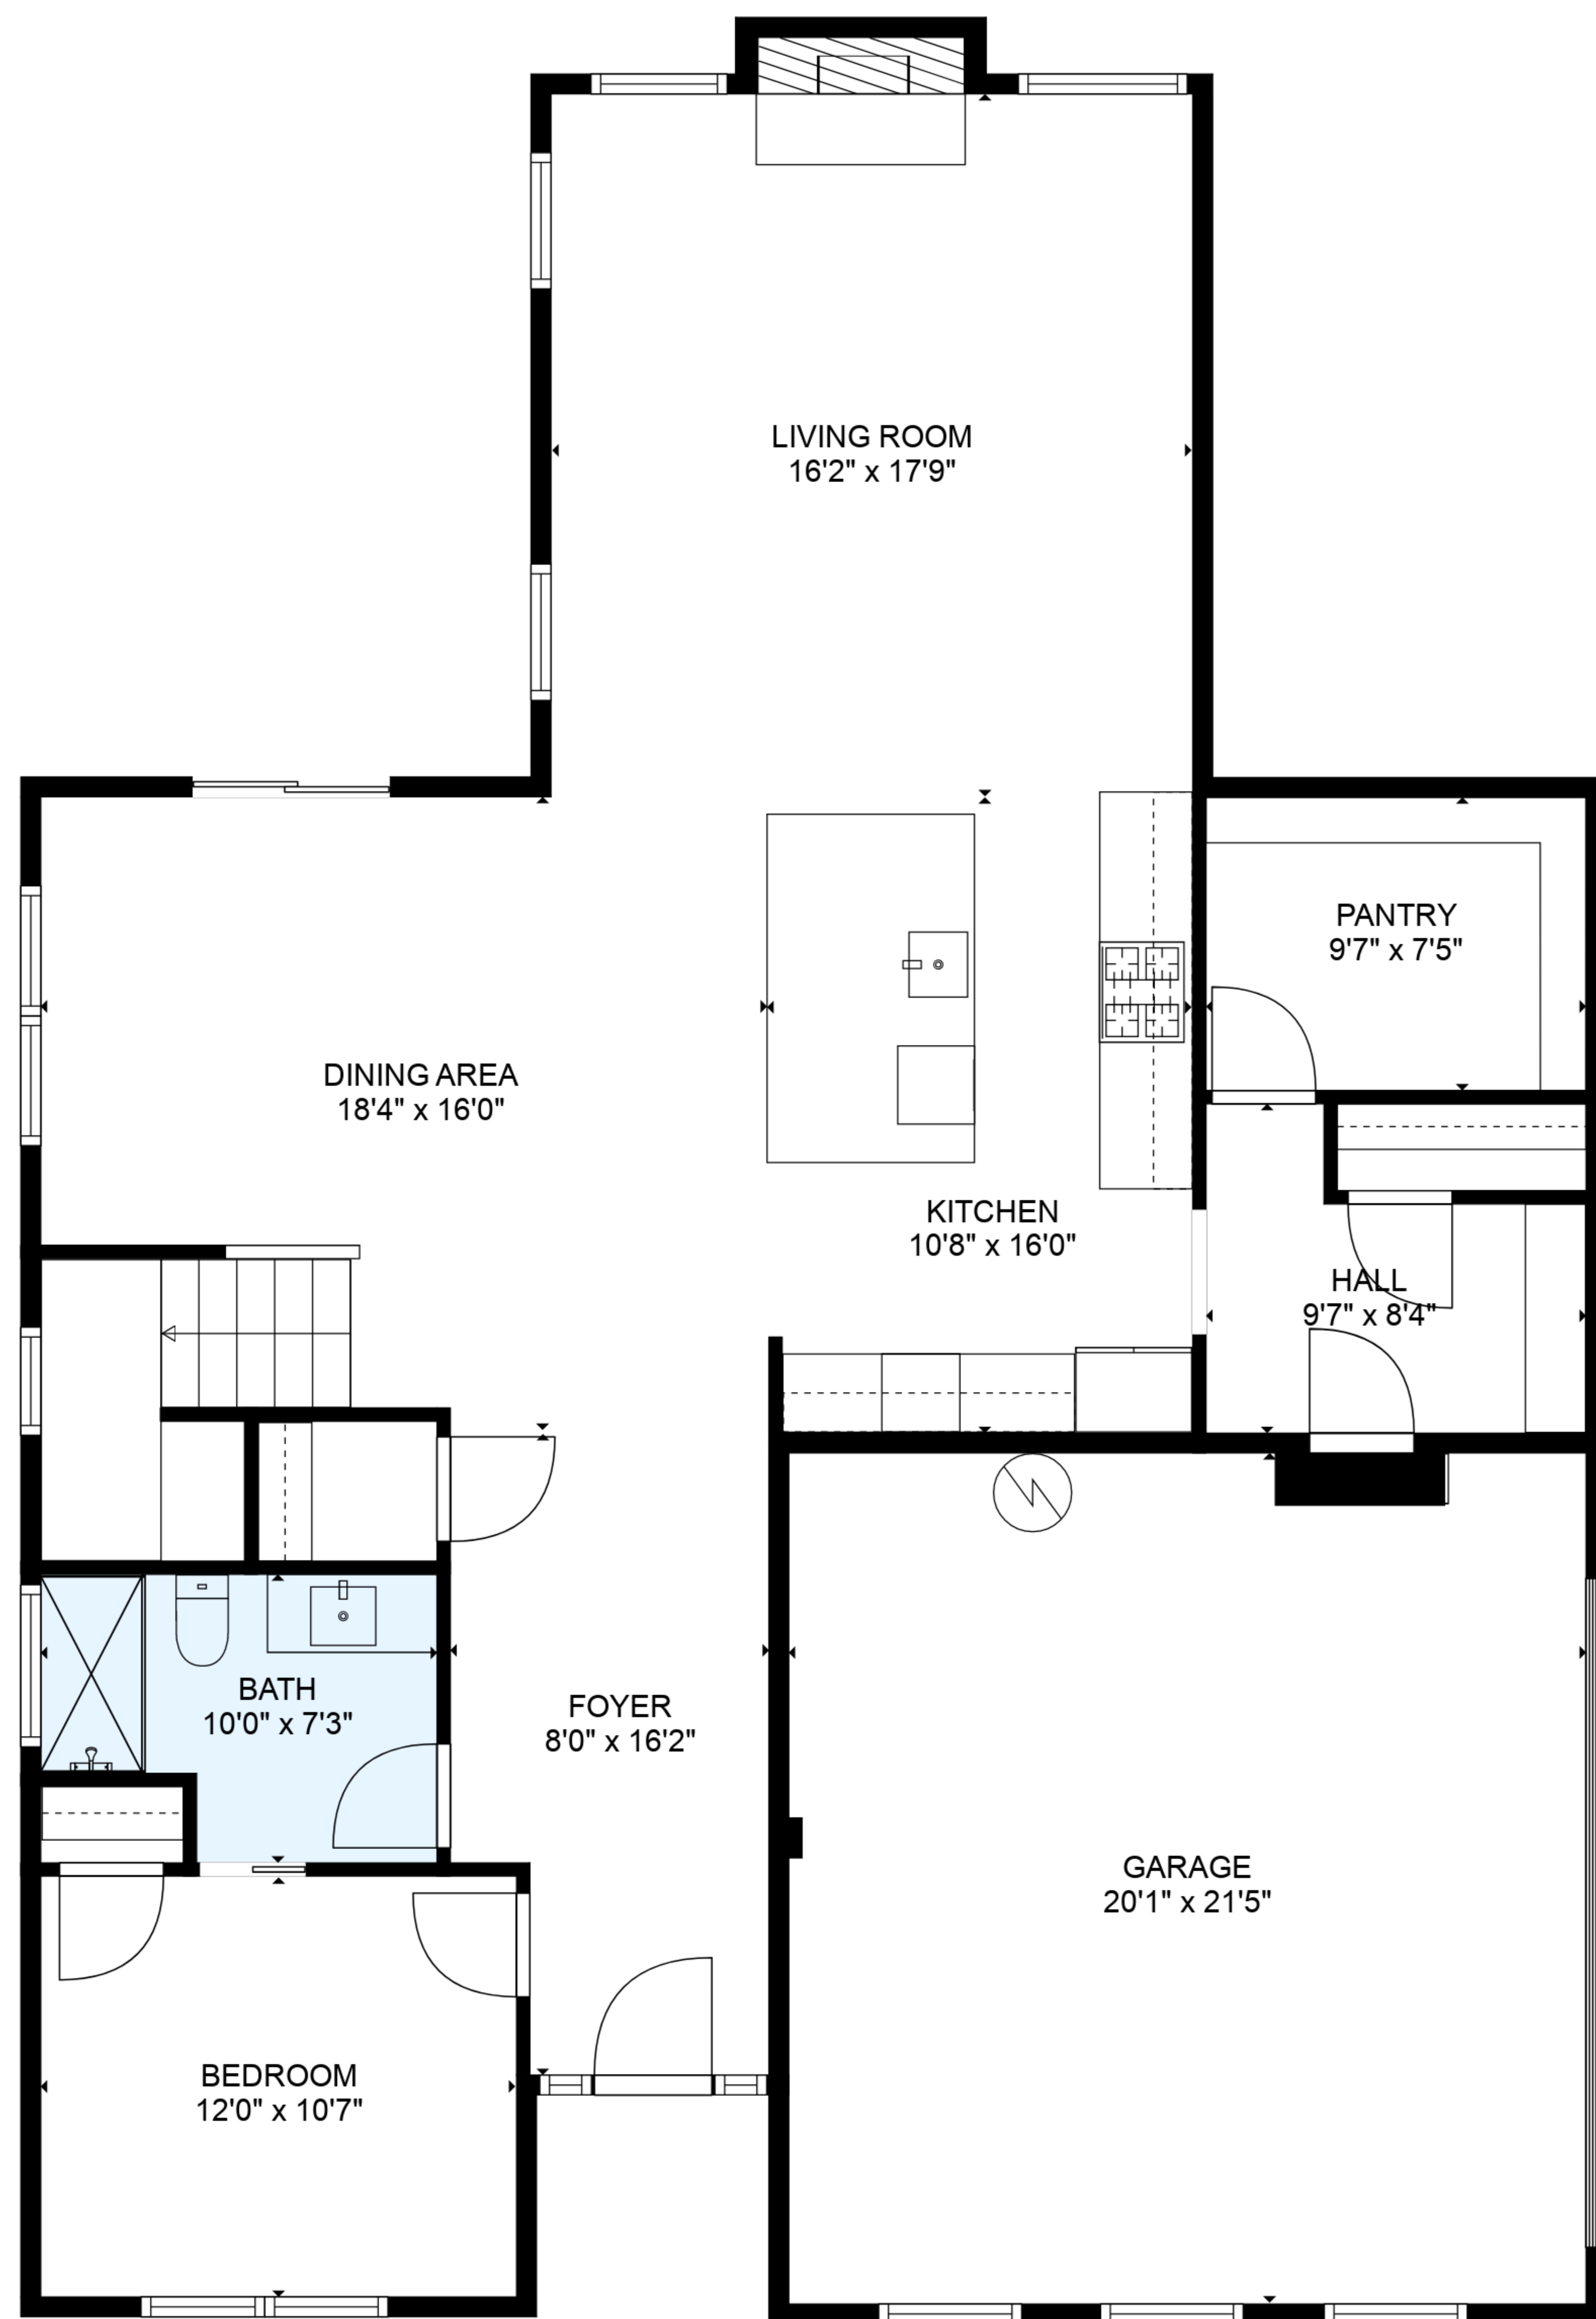

**ESTIMATED AREAS**

GLA FLOOR 1: 1329 sq. ft EXCLUDED AREAS 508 sq. ft  
 GLA FLOOR 2: 1238 sq. ft EXCLUDED AREAS 42 sq. ft  
 GLA FLOOR 3: 0 sq. ft EXCLUDED AREAS 588 sq. ft  
 Total GLA 2567 sq. ft, total area 3670 sq. ft

ATTIC  
39'0" x 13'8"

**ESTIMATED AREAS**

GLA FLOOR 1: 1329 sq. ft EXCLUDED AREAS 508 sq. ft  
GLA FLOOR 2: 1238 sq. ft EXCLUDED AREAS 42 sq. ft  
GLA FLOOR 3: 0 sq. ft EXCLUDED AREAS 588 sq. ft  
Total GLA 2567 sq. ft, total area 3670 sq. ft

FLOOR 1

FLOOR 3

FLOOR 2

**ESTIMATED AREAS**

GLA FLOOR 1: 1329 sq. ft EXCLUDED AREAS 508 sq. ft  
 GLA FLOOR 2: 1238 sq. ft EXCLUDED AREAS 42 sq. ft  
 GLA FLOOR 3: 0 sq. ft EXCLUDED AREAS 588 sq. ft  
 Total GLA 2567 sq. ft, total area 3670 sq. ft