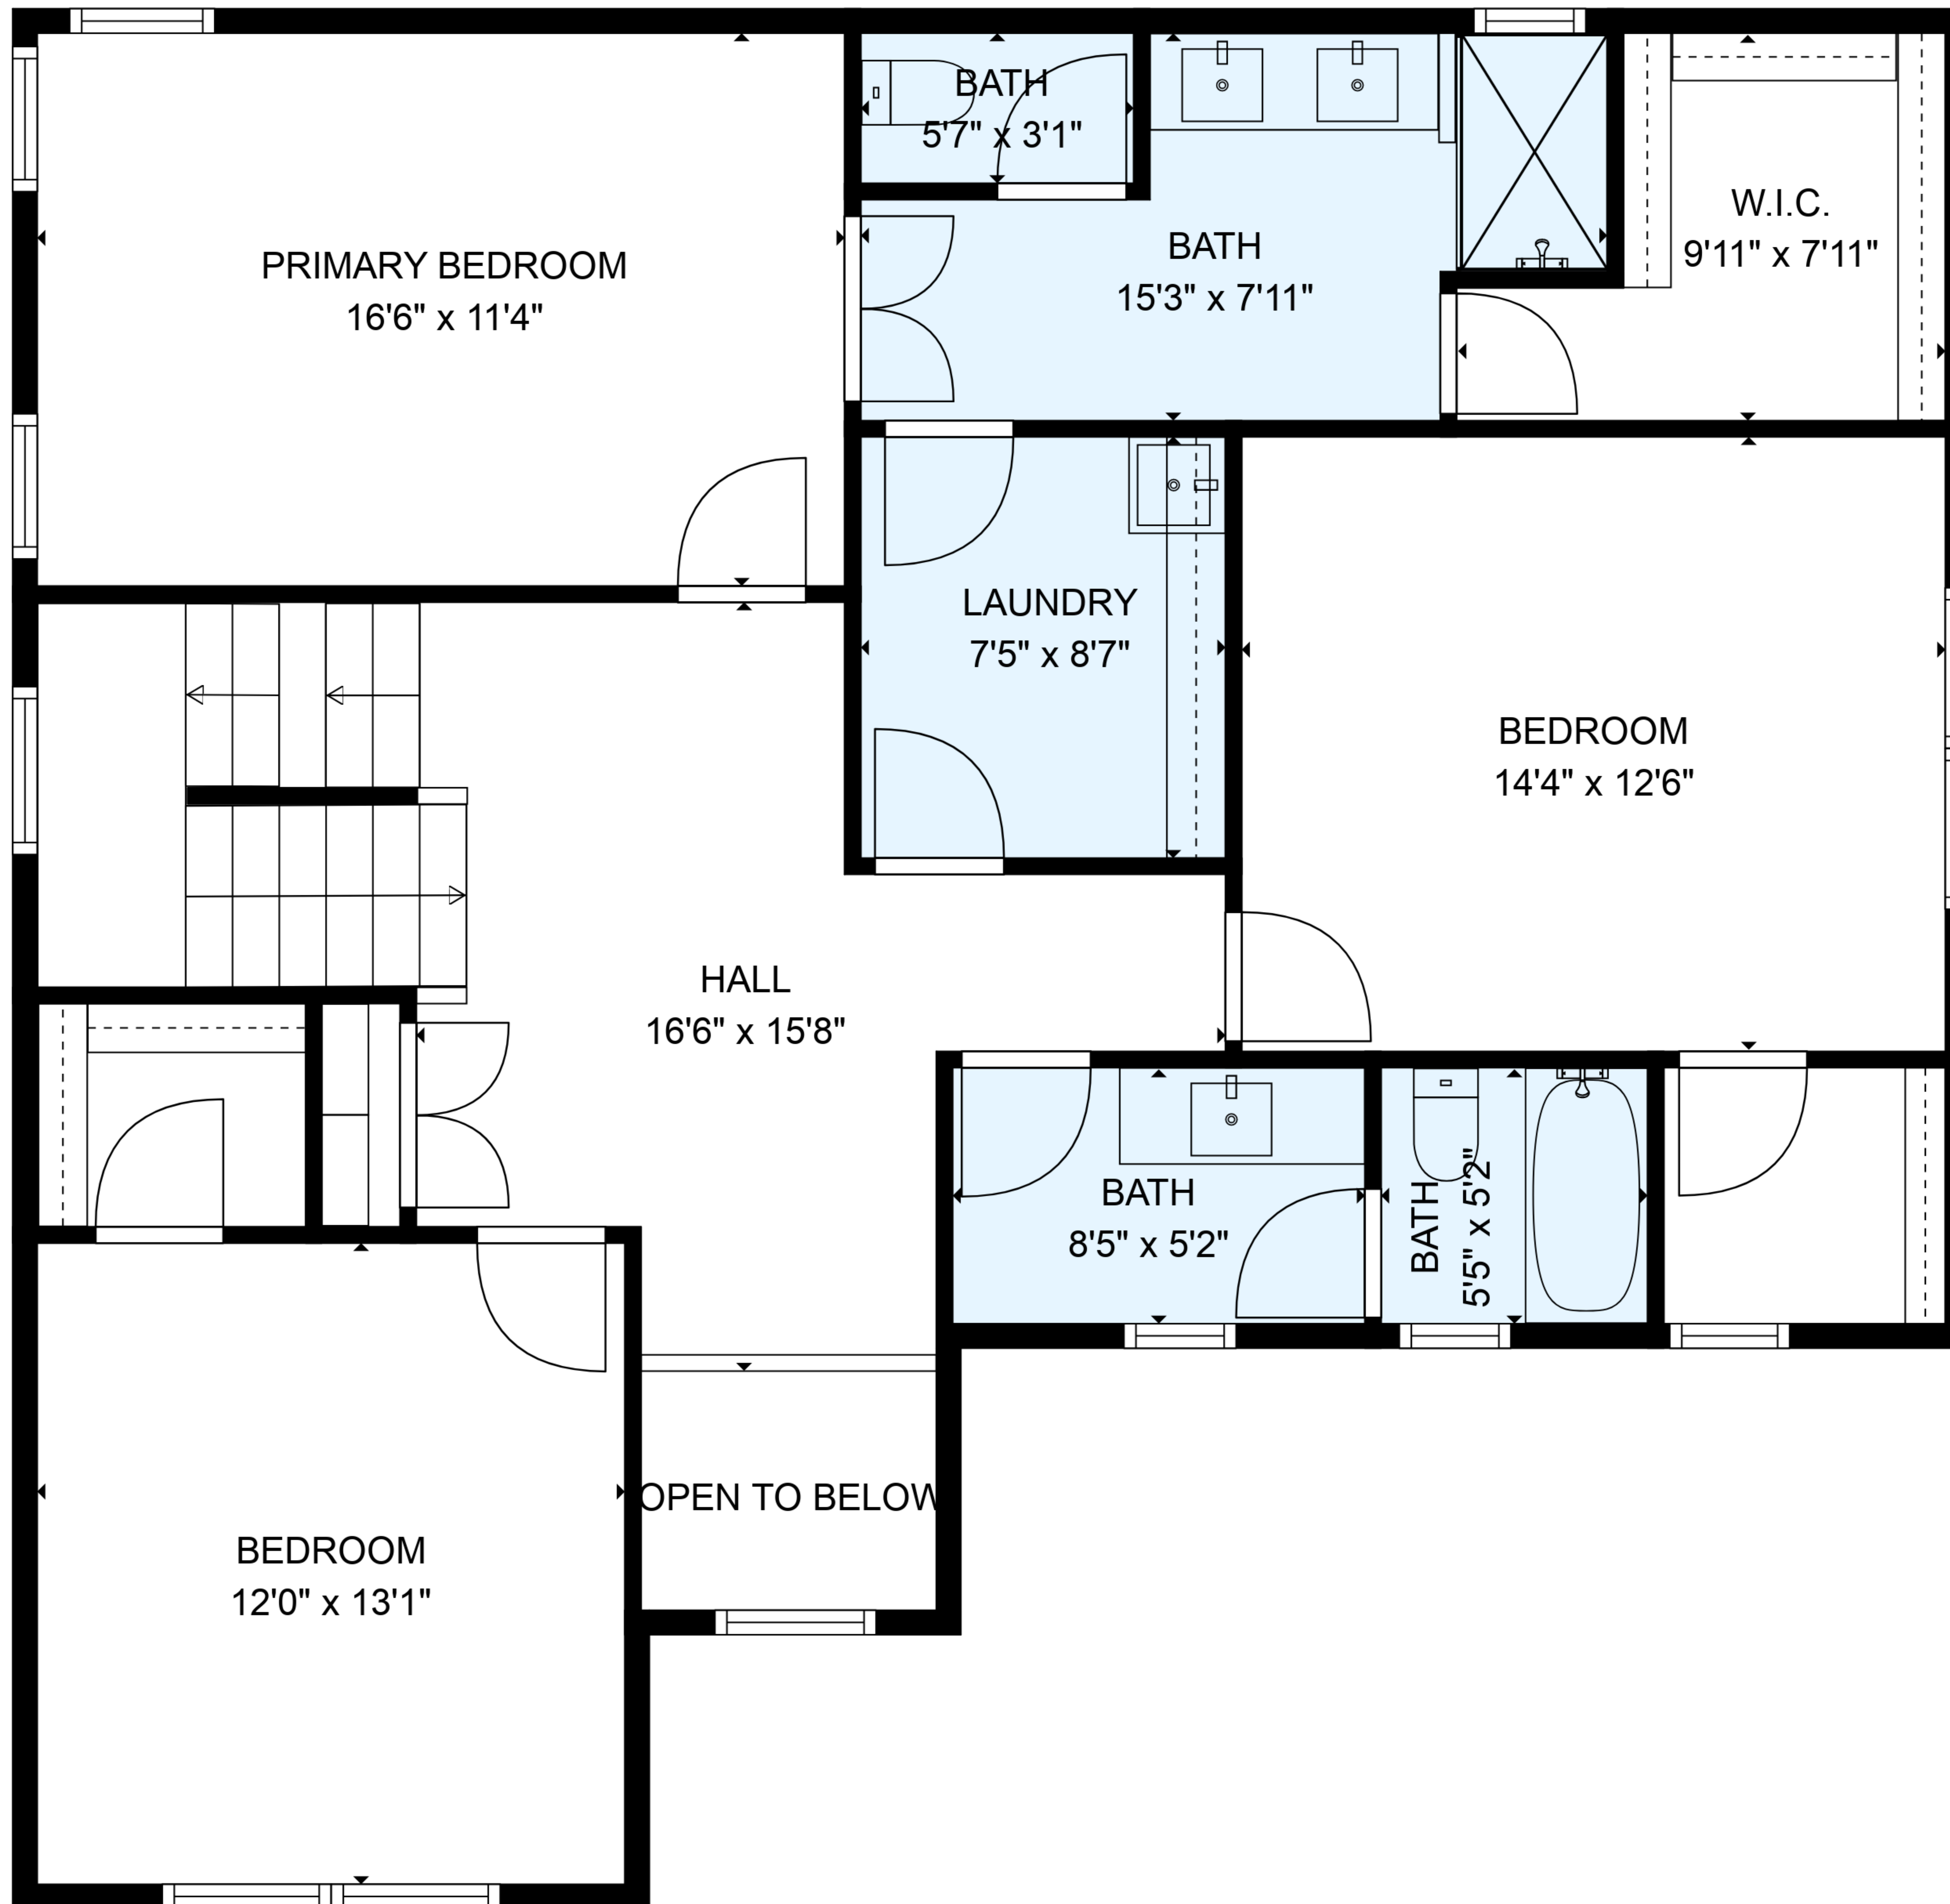

**ESTIMATED AREAS**

GLA FLOOR 1: 1329 sq. ft EXCLUDED AREAS 508 sq. ft  
 GLA FLOOR 2: 1238 sq. ft EXCLUDED AREAS 42 sq. ft  
 GLA FLOOR 3: 0 sq. ft EXCLUDED AREAS 588 sq. ft  
 Total GLA 2567 sq. ft, total area 3670 sq. ft

ATTIC  
39'0" x 13'8"

**ESTIMATED AREAS**

GLA FLOOR 1: 1329 sq. ft EXCLUDED AREAS 508 sq. ft  
GLA FLOOR 2: 1238 sq. ft EXCLUDED AREAS 42 sq. ft  
GLA FLOOR 3: 0 sq. ft EXCLUDED AREAS 588 sq. ft  
Total GLA 2567 sq. ft, total area 3670 sq. ft

FLOOR 1

FLOOR 3

FLOOR 2

**ESTIMATED AREAS**

GLA FLOOR 1: 1329 sq. ft EXCLUDED AREAS 508 sq. ft  
 GLA FLOOR 2: 1238 sq. ft EXCLUDED AREAS 42 sq. ft  
 GLA FLOOR 3: 0 sq. ft EXCLUDED AREAS 588 sq. ft  
 Total GLA 2567 sq. ft, total area 3670 sq. ft