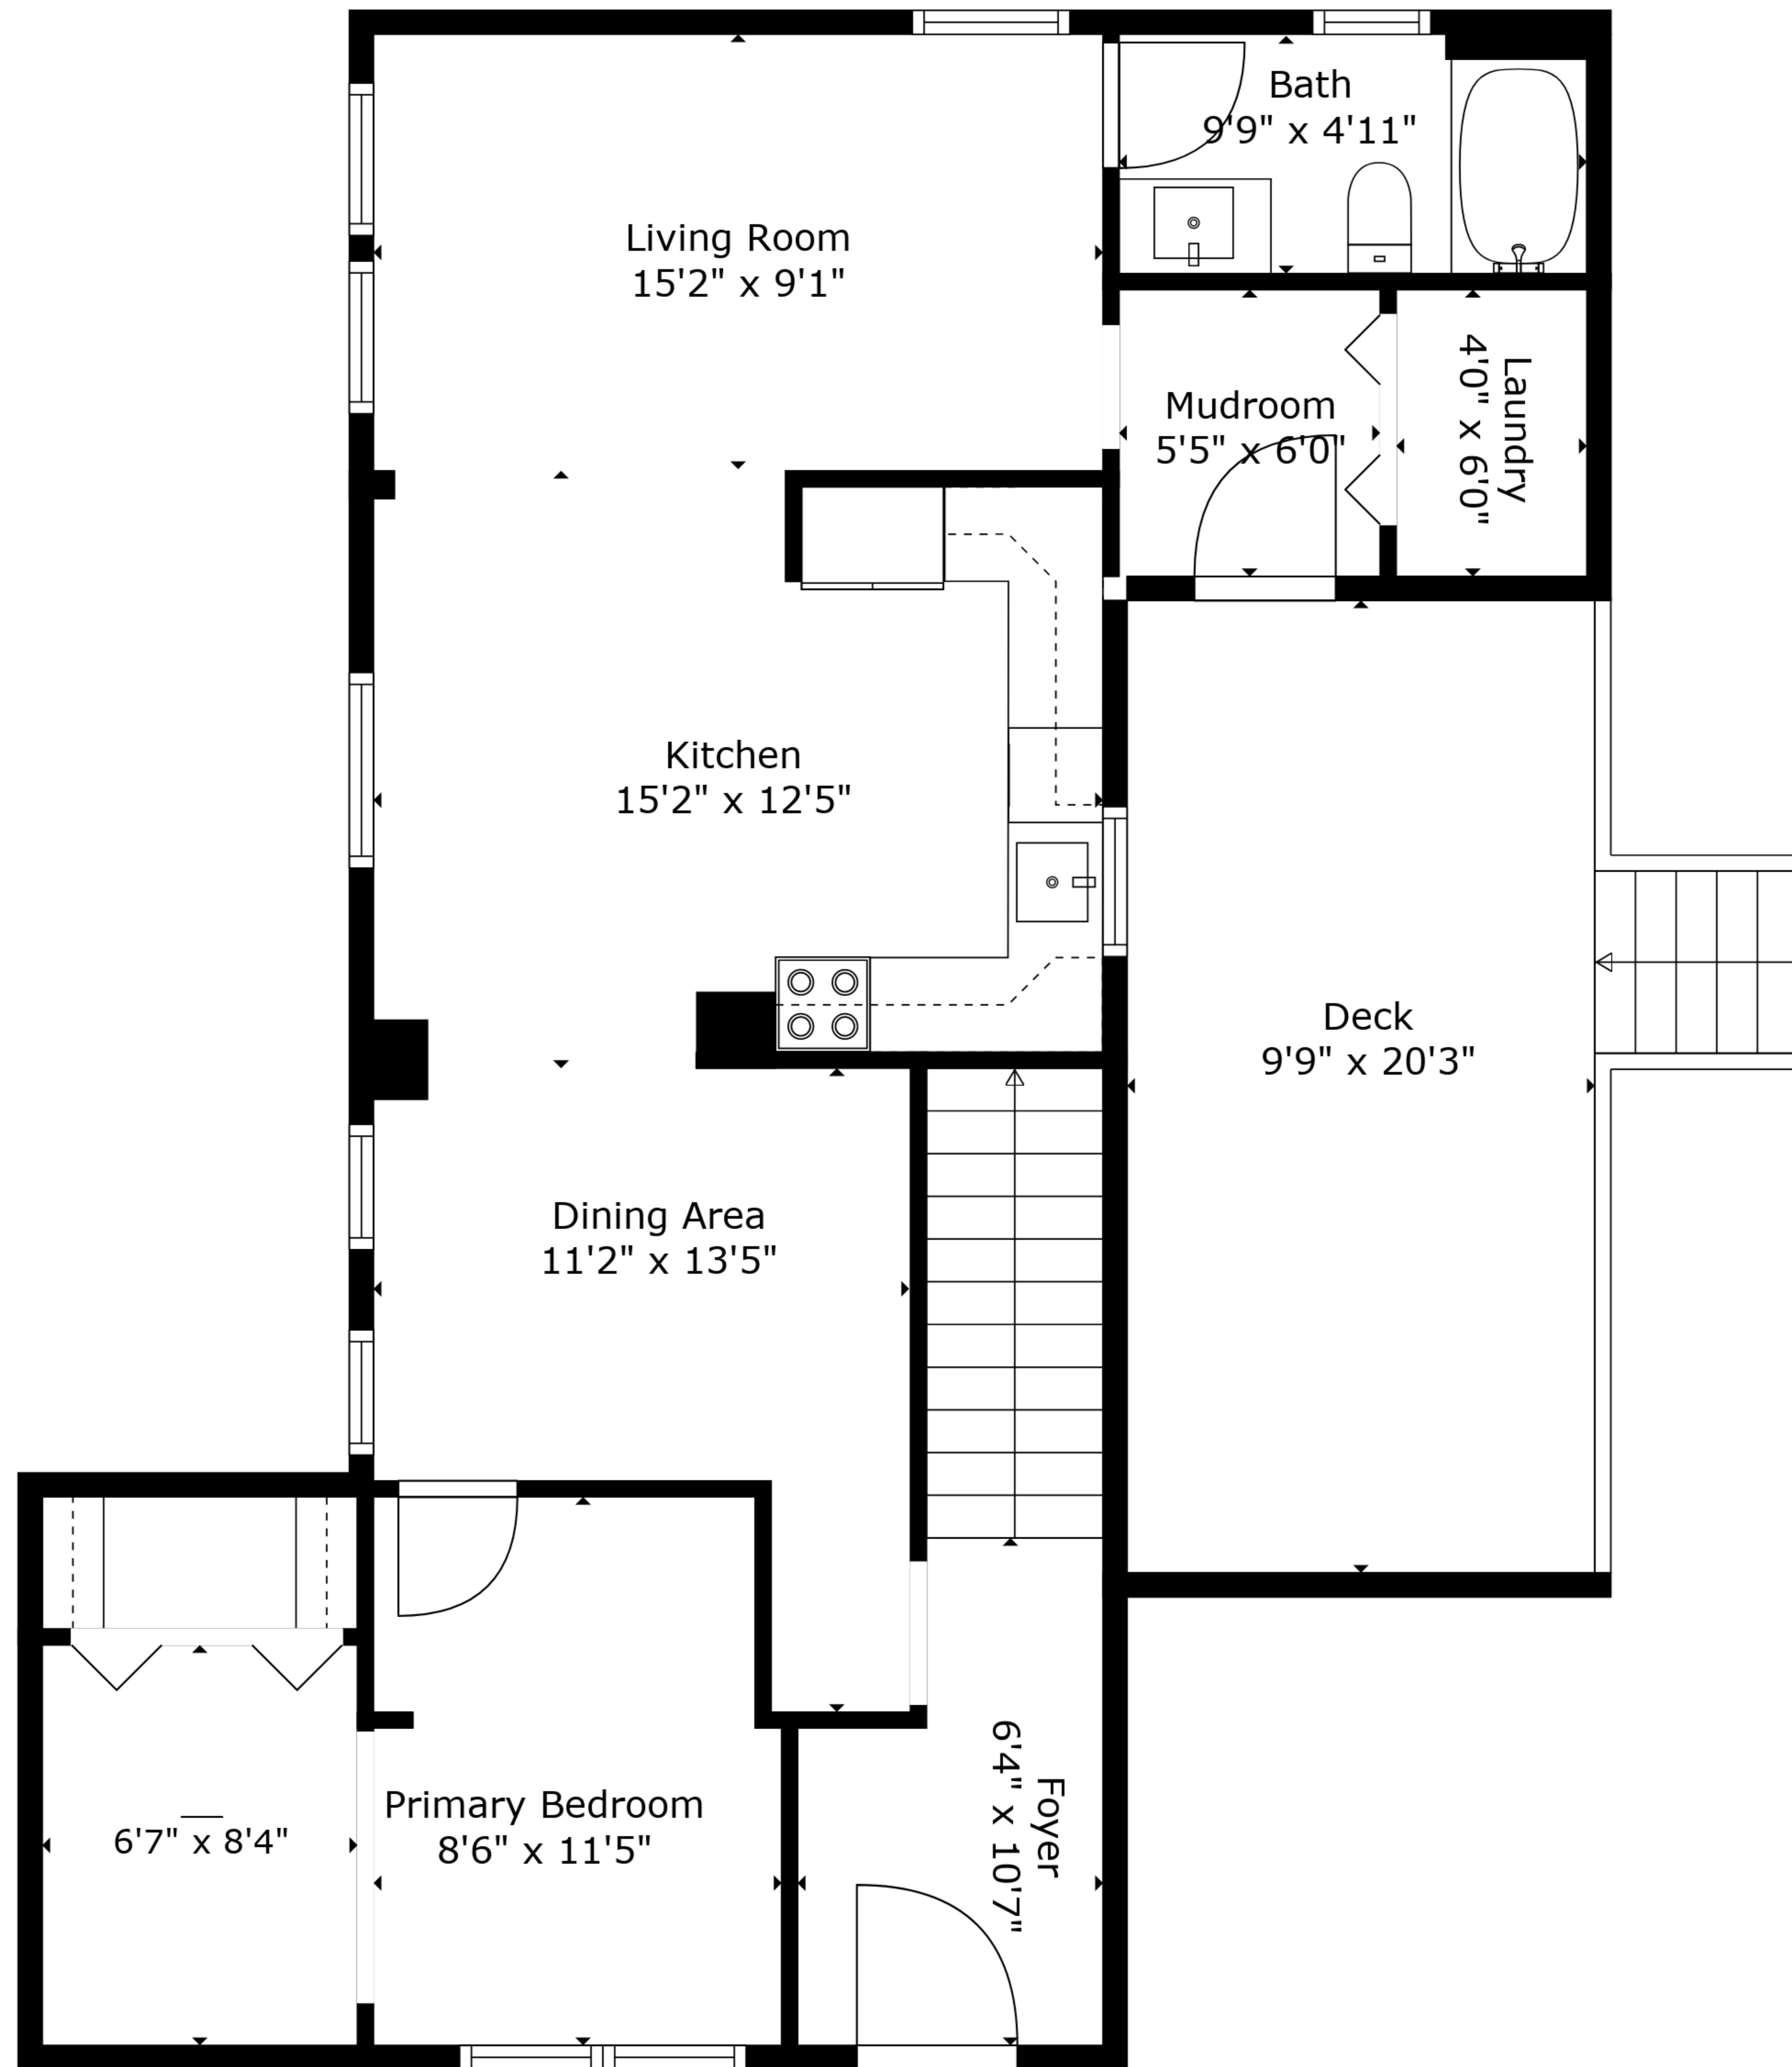

TOTAL: 1225 sq. ft

FLOOR 1: 825 sq. ft, FLOOR 2: 400 sq. ft

EXCLUDED AREAS: DECK: 197 sq. ft, LOW CEILING: 5 sq. ft

Measurements Deemed Highly Reliable But Not Guaranteed. Measured By Cubicasa Tech.

TOTAL: 1225 sq. ft

FLOOR 1: 825 sq. ft, FLOOR 2: 400 sq. ft

EXCLUDED AREAS: DECK: 197 sq. ft, LOW CEILING: 5 sq. ft

Measurements Deemed Highly Reliable But Not Guaranteed. Measured By Cubicasa Tech.

Floor 1

Floor 2

TOTAL: 1225 sq. ft

FLOOR 1: 825 sq. ft, FLOOR 2: 400 sq. ft

EXCLUDED AREAS: DECK: 197 sq. ft, LOW CEILING: 5 sq. ft

Measurements Deemed Highly Reliable But Not Guaranteed. Measured By Cubicasa Tech.