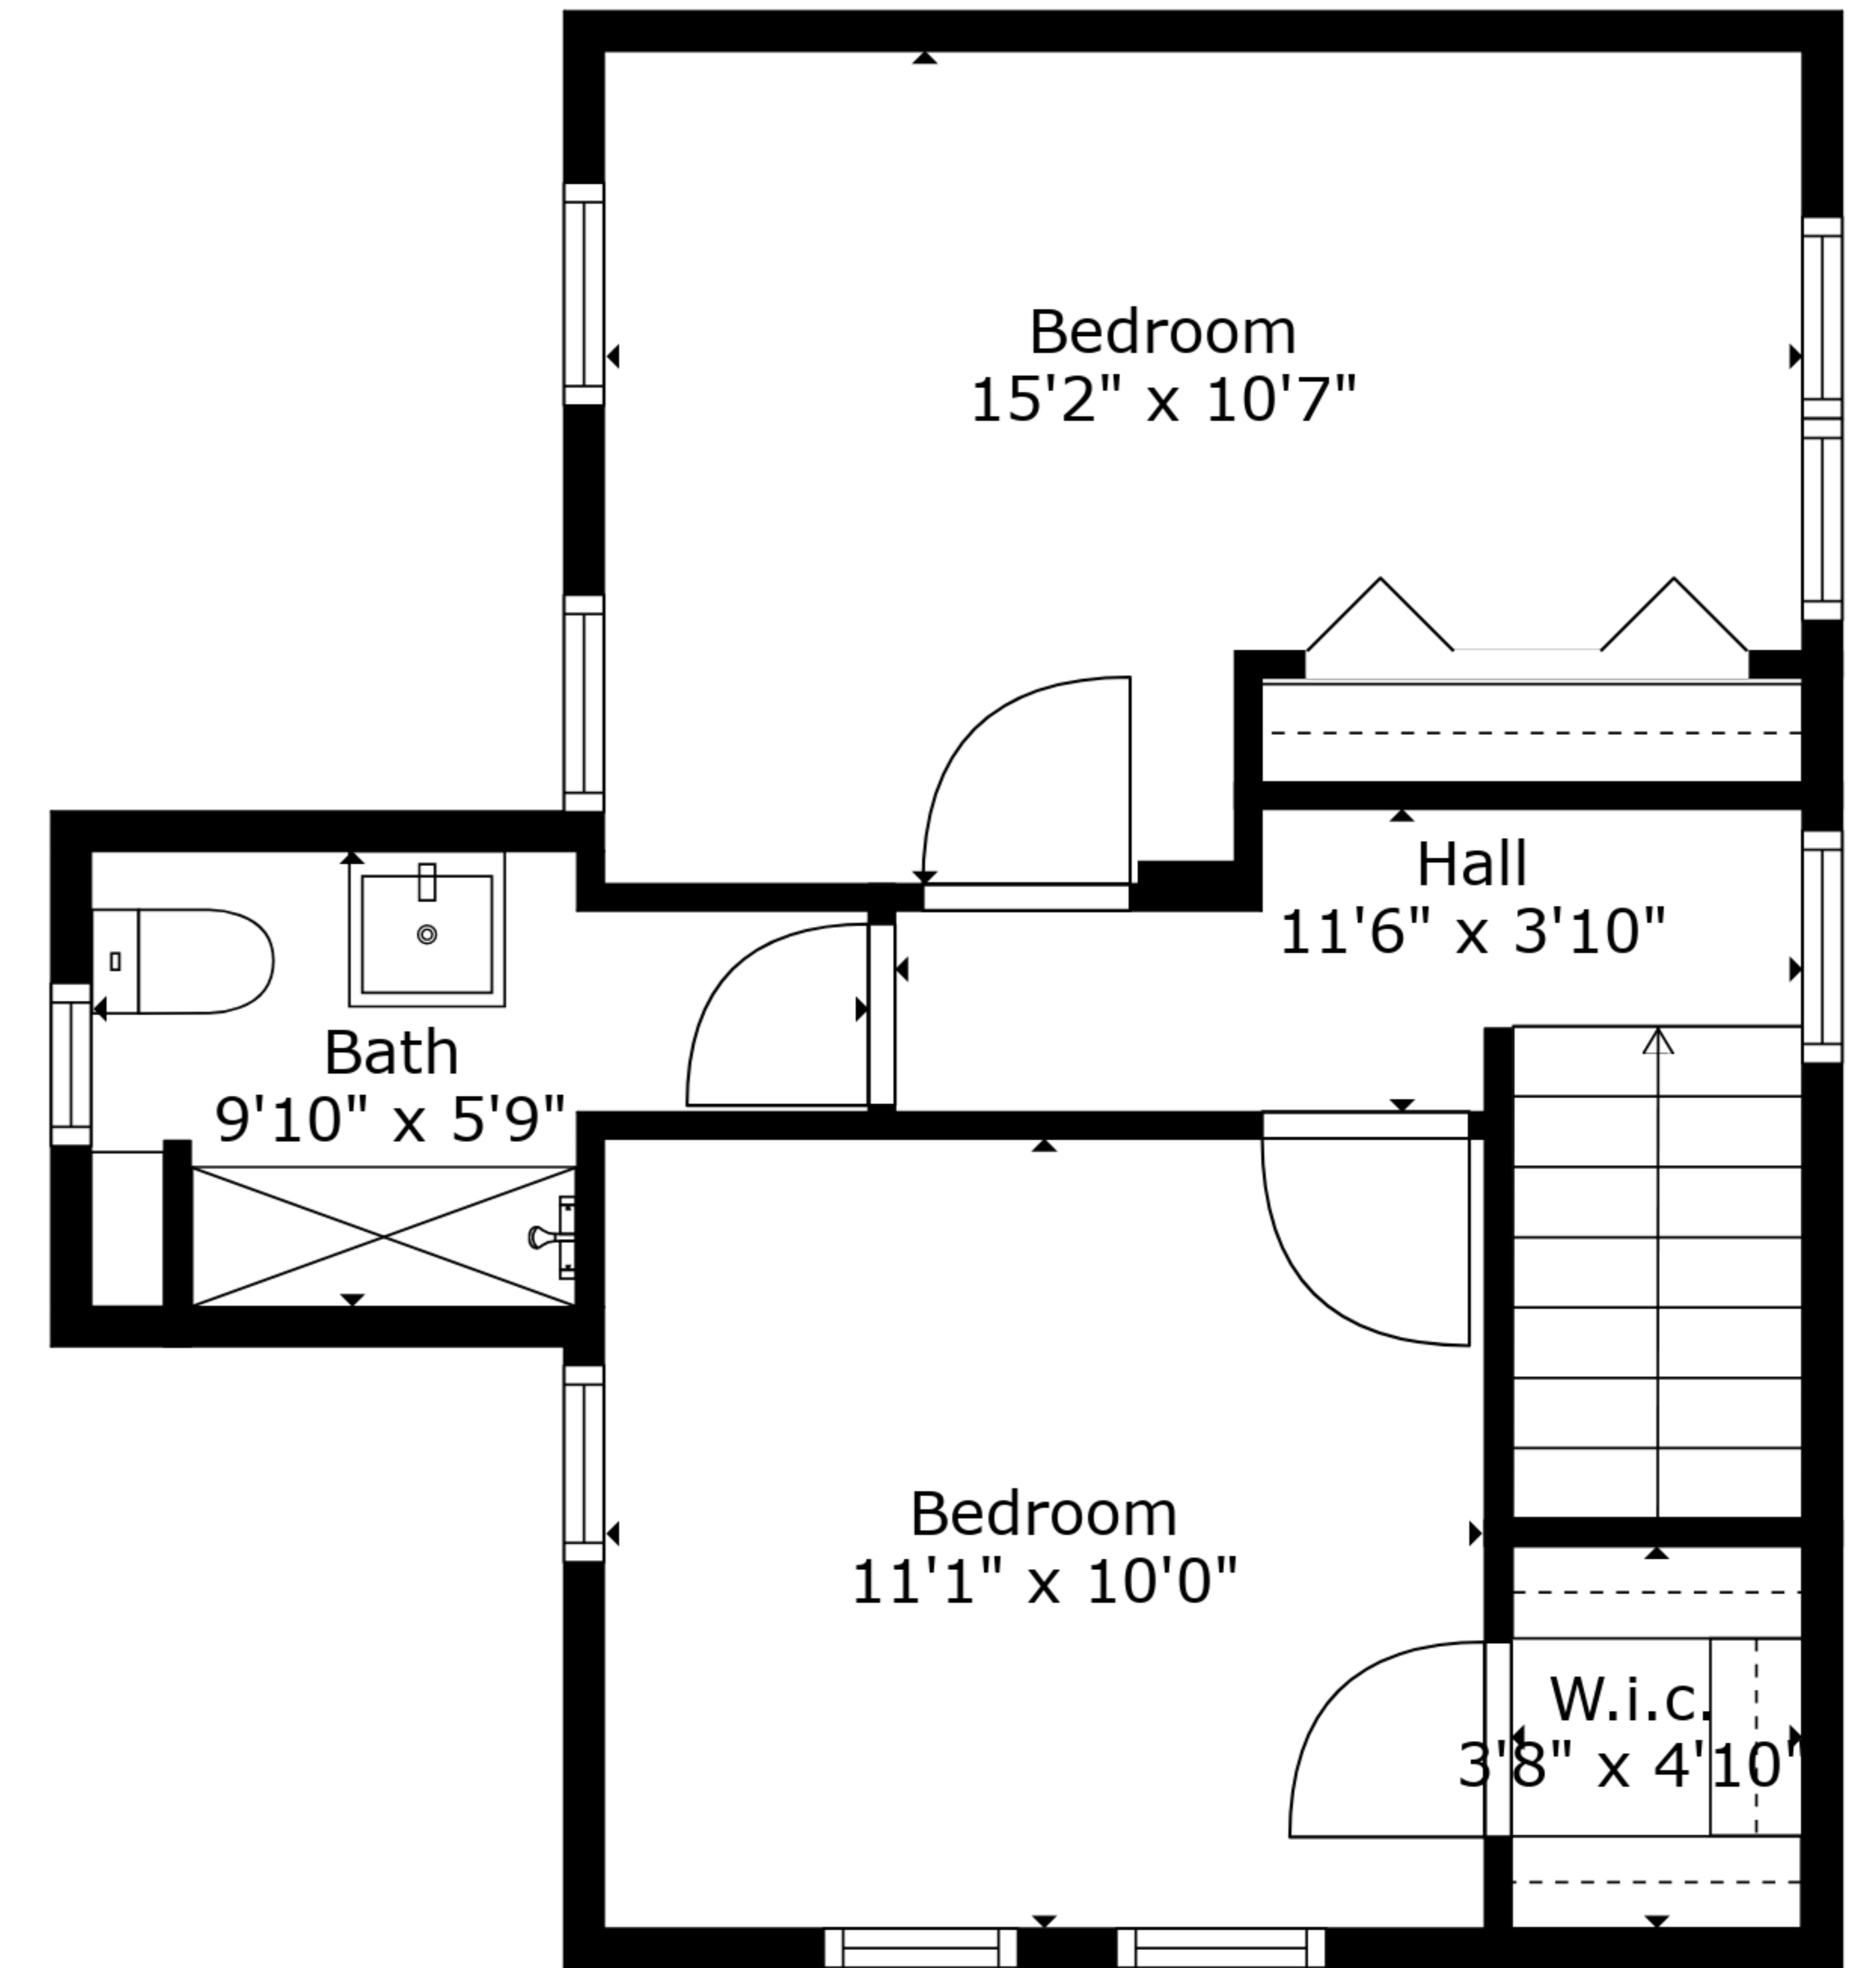

TOTAL: 1225 sq. ft

FLOOR 1: 825 sq. ft, FLOOR 2: 400 sq. ft

EXCLUDED AREAS: DECK: 197 sq. ft, LOW CEILING: 5 sq. ft

Measurements Deemed Highly Reliable But Not Guaranteed. Measured By Cubicasa Tech.

TOTAL: 1225 sq. ft

FLOOR 1: 825 sq. ft, FLOOR 2: 400 sq. ft

EXCLUDED AREAS: DECK: 197 sq. ft, LOW CEILING: 5 sq. ft

Measurements Deemed Highly Reliable But Not Guaranteed. Measured By Cubicasa Tech.

Floor 1

Floor 2

TOTAL: 1225 sq. ft

FLOOR 1: 825 sq. ft, FLOOR 2: 400 sq. ft

EXCLUDED AREAS: DECK: 197 sq. ft, LOW CEILING: 5 sq. ft

Measurements Deemed Highly Reliable But Not Guaranteed. Measured By Cubicasa Tech.