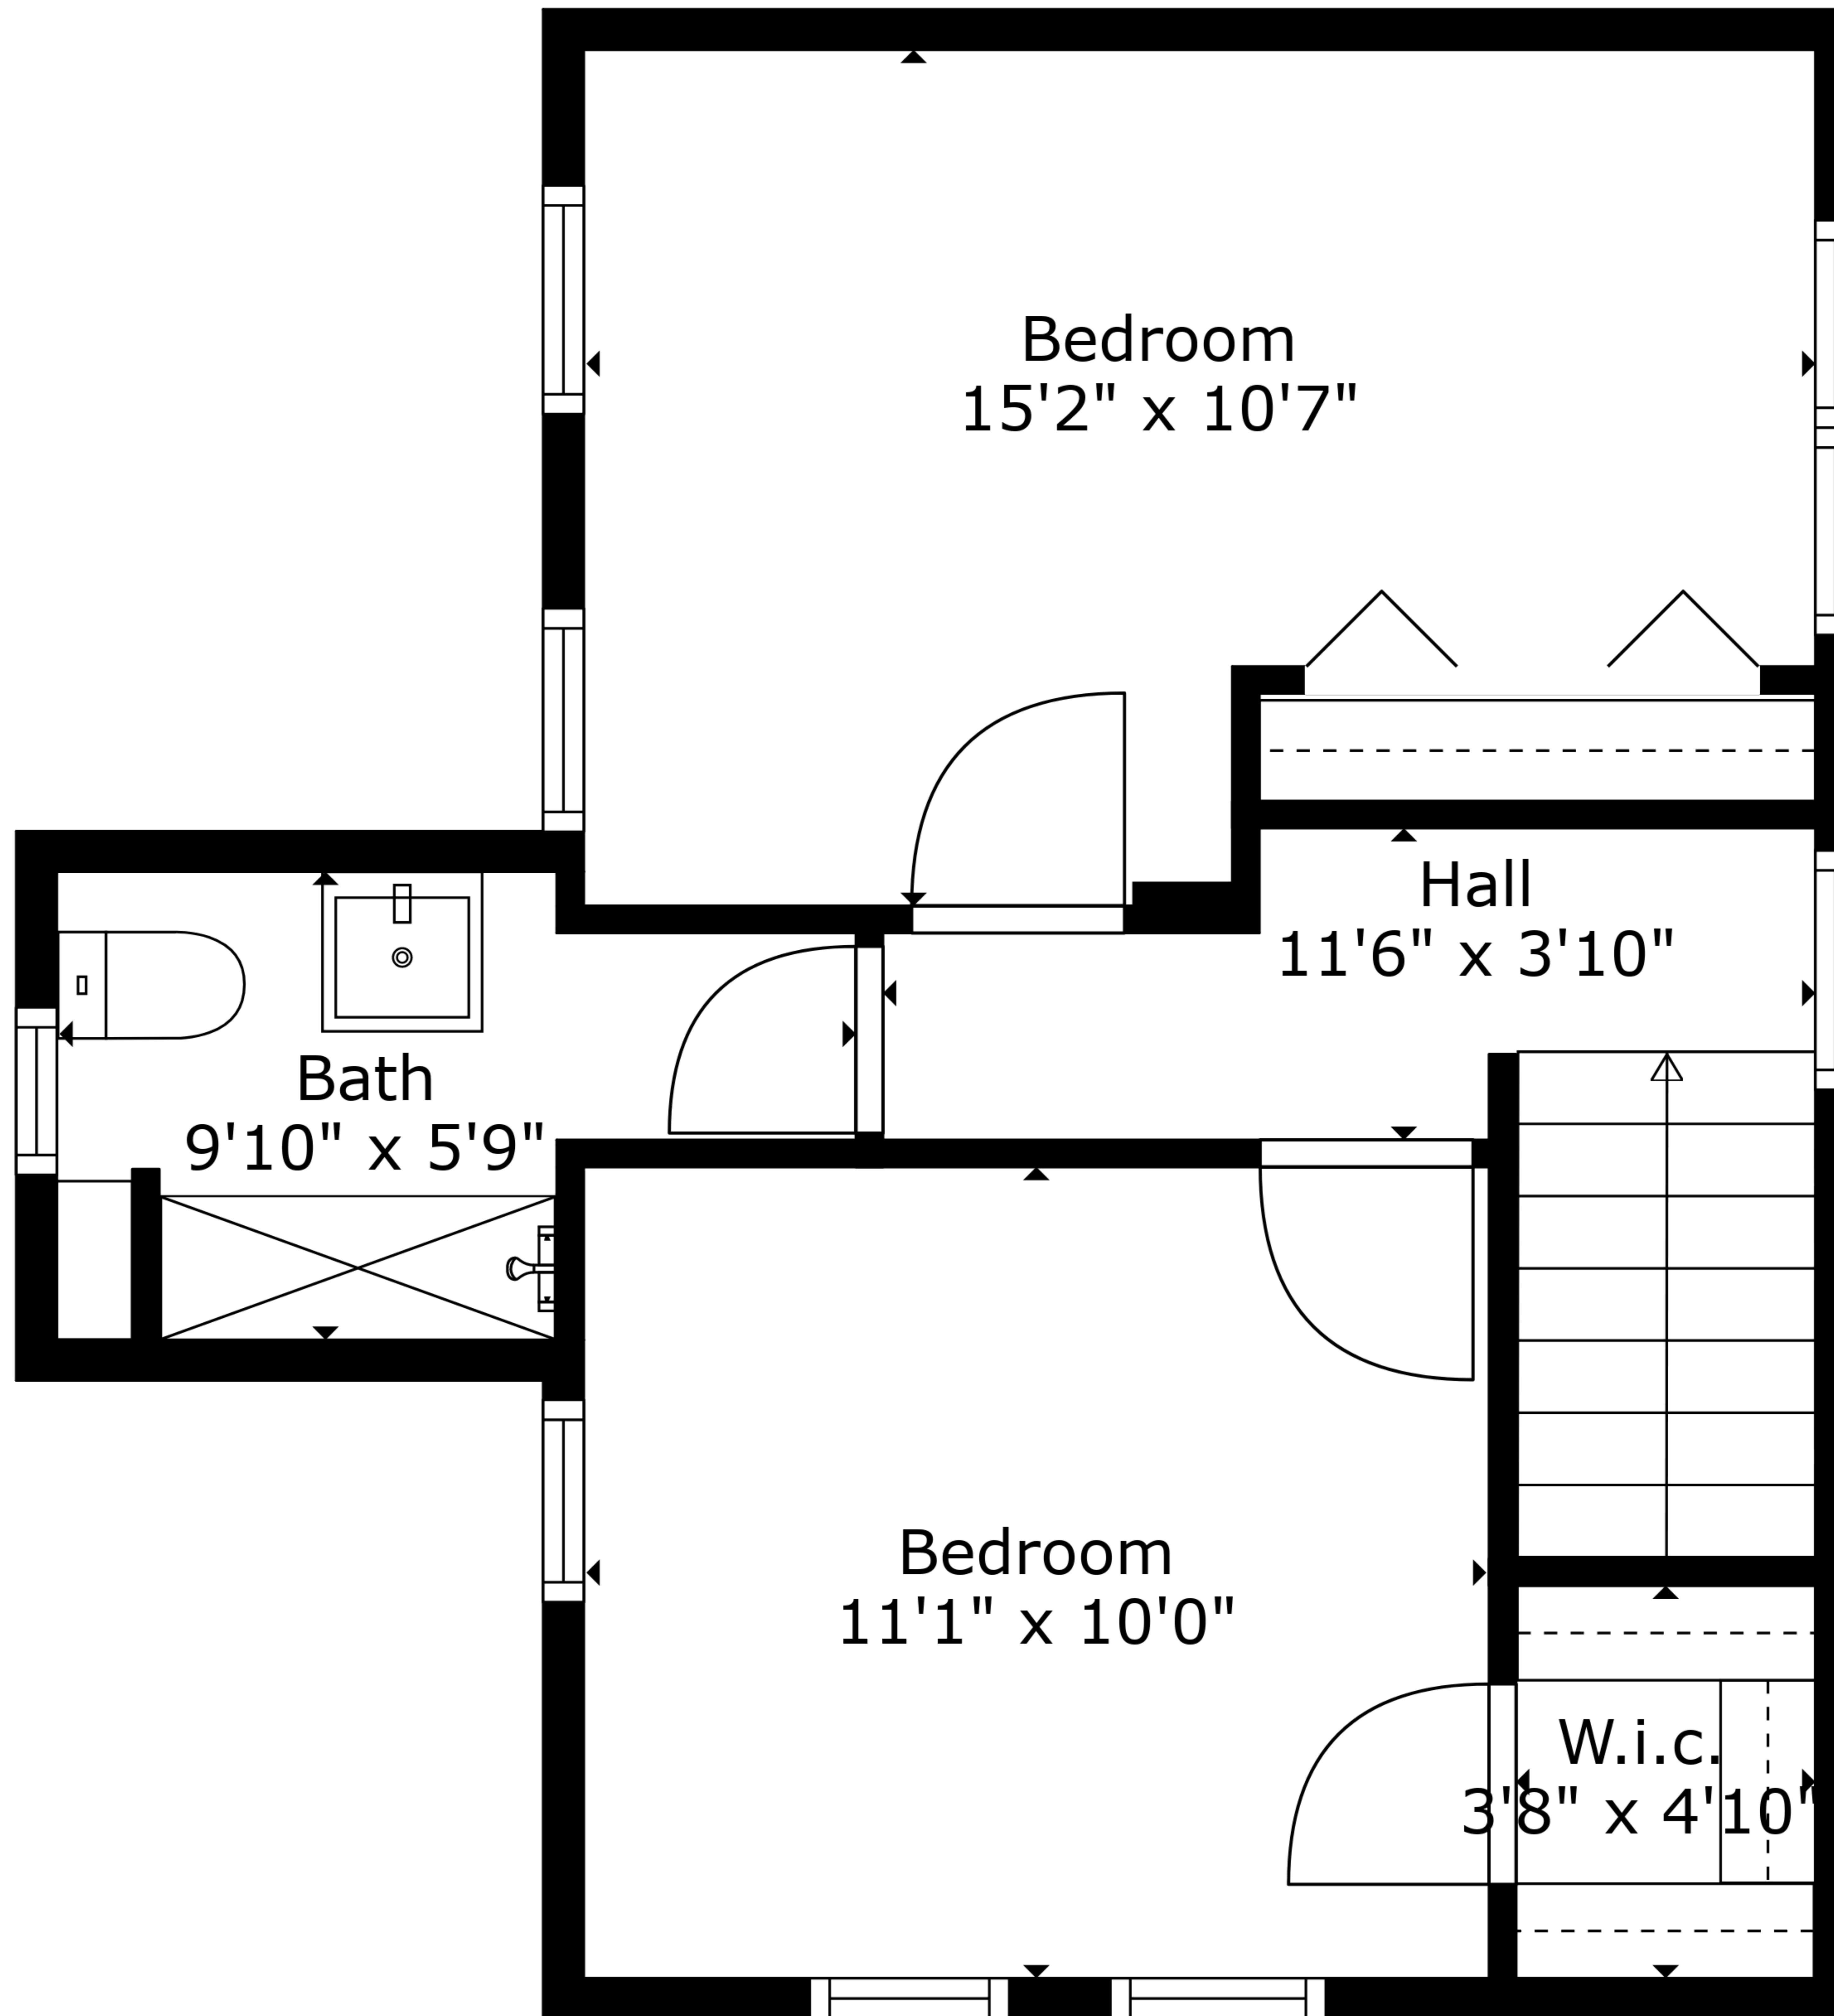

TOTAL: 1225 sq. ft

FLOOR 1: 825 sq. ft, FLOOR 2: 400 sq. ft

EXCLUDED AREAS: DECK: 197 sq. ft, LOW CEILING: 5 sq. ft

Measurements Deemed Highly Reliable But Not Guaranteed. Measured By Cubicasa Tech.

TOTAL: 1225 sq. ft

FLOOR 1: 825 sq. ft, FLOOR 2: 400 sq. ft

EXCLUDED AREAS: DECK: 197 sq. ft, LOW CEILING: 5 sq. ft

Measurements Deemed Highly Reliable But Not Guaranteed. Measured By Cubicasa Tech.

Floor 1

Floor 2

TOTAL: 1225 sq. ft

FLOOR 1: 825 sq. ft, FLOOR 2: 400 sq. ft

EXCLUDED AREAS: DECK: 197 sq. ft, LOW CEILING: 5 sq. ft

Measurements Deemed Highly Reliable But Not Guaranteed. Measured By Cubicasa Tech.