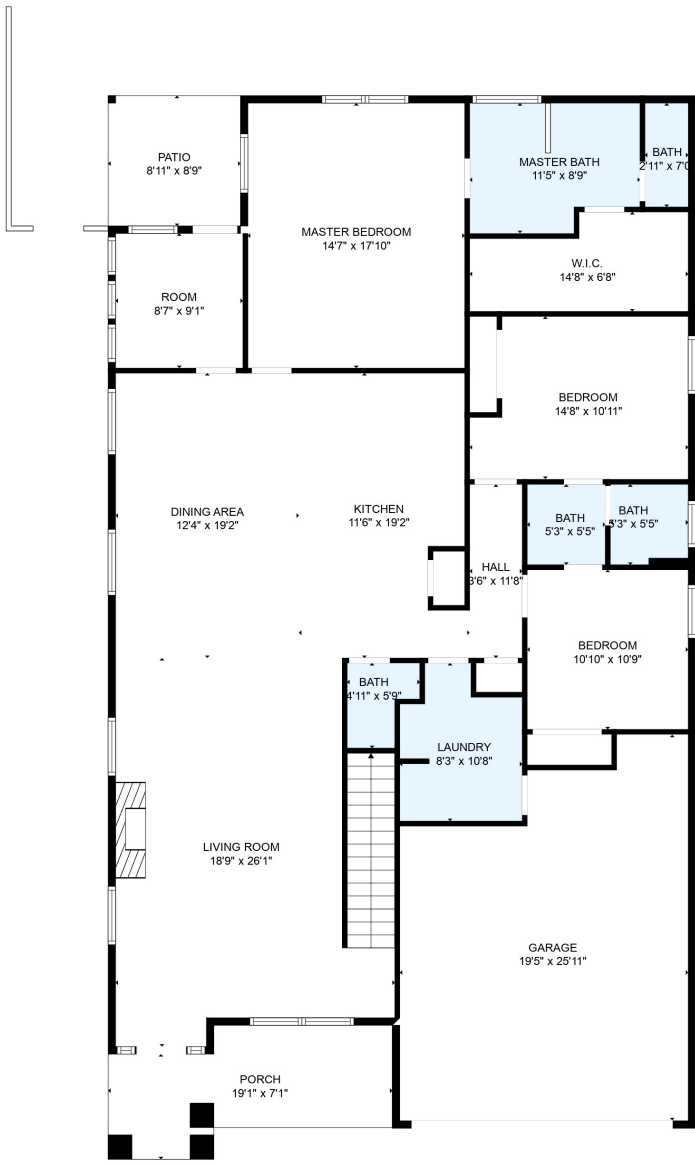

Total scanned area: 3234 sq. ft