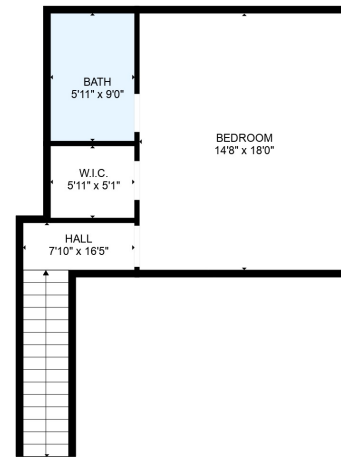

FLOOR 1

FLOOR 2

Total scanned area: 3234 sq. ft

MEASUREMENTS ARE CALCULATED BY CUBICASA TECHNOLOGY. DEEMED HIGHLY RELIABLE BUT NOT GUARANTEED.

Total scanned area: 3234 sq. ft

MEASUREMENTS ARE CALCULATED BY CUBICASA TECHNOLOGY, DEEMED HIGHLY RELIABLE BUT NOT GUARANTEED.

Total scanned area: 3234 sq. ft

MEASUREMENTS ARE CALCULATED BY CUBICASA TECHNOLOGY, DEEMED HIGHLY RELIABLE BUT NOT GUARANTEED.