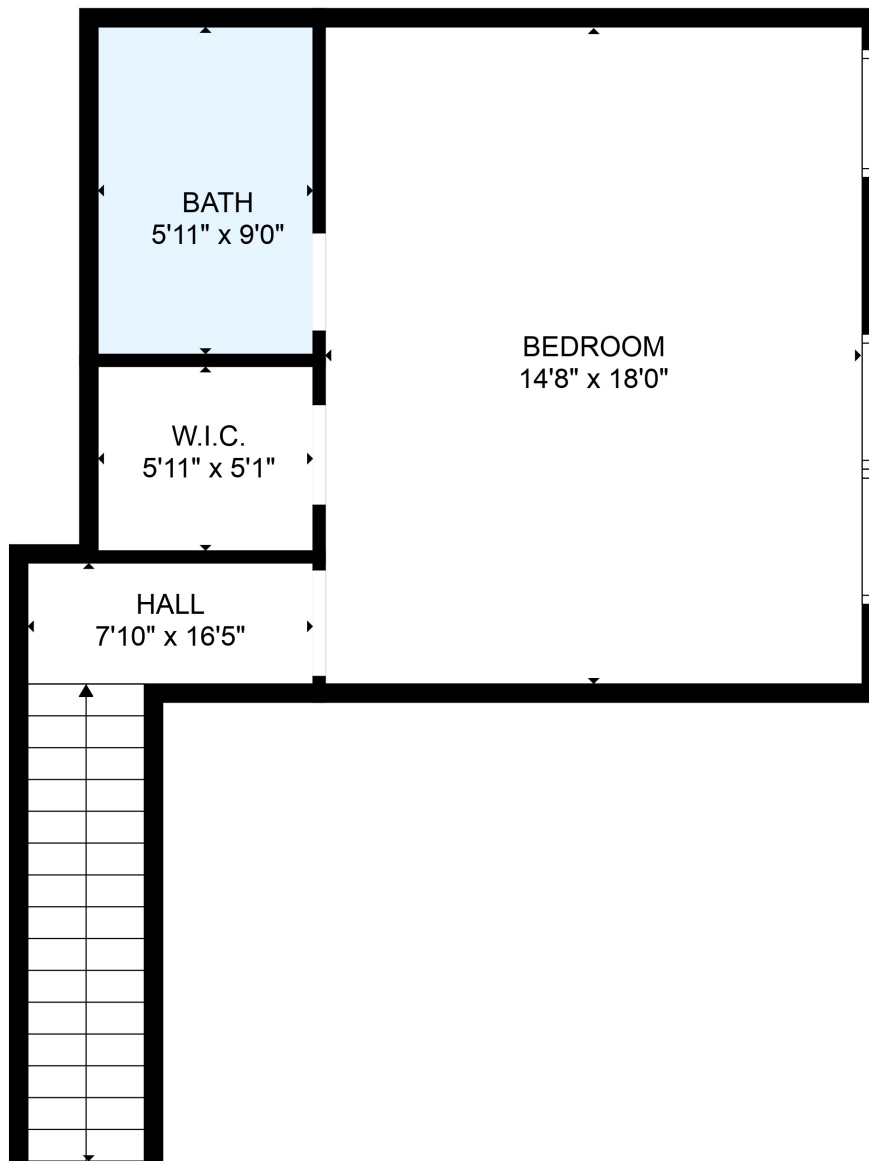

FLOOR 1

FLOOR 2

Total scanned area: 3234 sq. ft

MEASUREMENTS ARE CALCULATED BY CUBICASA TECHNOLOGY. DEEMED HIGHLY RELIABLE BUT NOT GUARANTEED.

Total scanned area: 3234 sq. ft

MEASUREMENTS ARE CALCULATED BY CUBICASA TECHNOLOGY, DEEMED HIGHLY RELIABLE BUT NOT GUARANTEED.

Total scanned area: 3234 sq. ft

MEASUREMENTS ARE CALCULATED BY CUBICASA TECHNOLOGY, DEEMED HIGHLY RELIABLE BUT NOT GUARANTEED.