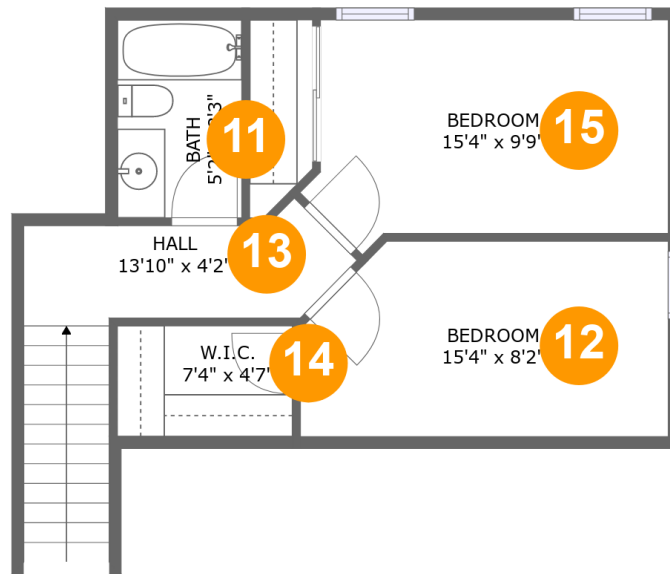

Room Dimensions

Floor 1

Total sqft: 825

Living area: 0

#	Room name	Dimensions	Area (sqft)	Counted as Living Area
1	Basement	36'9" x 28'0"	760 sq. ft	No

Teresa Drive, Walworth, New York 14568, United States

Room Dimensions

Floor 2

Total sqft: 1594

Living area: 903

#	Room name	Dimensions	Area (sqft)	Counted as Living Area
2	Foyer	3'10" x 6'9"	62 sq. ft	Yes
3	Kitchen	14'3" x 12'5"	175 sq. ft	Yes
4	Dining Room	10'5" x 12'5"	130 sq. ft	Yes
5	Patio	14'3" x 12'2"	174 sq. ft	No
6	Primary Bedroom	13'7" x 12'5"	147 sq. ft	Yes
7	Bath	10'11" x 4'7"	50 sq. ft	Yes
8	Garage	22'10" x 20'11"	478 sq. ft	No
9	Living Room	11'4" x 14'8"	174 sq. ft	Yes
10	Laundry	9'1" x 4'7"	42 sq. ft	Yes

Teresa Drive, Walworth, New York 14568, United States**Room Dimensions****Floor 3****Total sqft: 503****Living area: 503**

#	Room name	Dimensions	Area (sqft)	Counted as Living Area
11	Bath	5'2" x 8'3"	43 sq. ft	Yes
12	Bedroom	15'4" x 8'2"	118 sq. ft	Yes
13	Hall	13'10" x 4'2"	87 sq. ft	Yes
14	W.i.c.	7'4" x 4'7"	34 sq. ft	Yes
15	Bedroom	15'4" x 9'9"	130 sq. ft	Yes

4 Floor 2 - Dining Room

Dimensions: 10'5" x 12'5"
Area: 130 sq. ft
Counted as Living Area:
Yes

Heated: Yes
Finished: Yes
Enclosed: Yes
Contiguous:
Yes
Permitted: Yes
Wet Space: No
Addition: No
Conversion: No