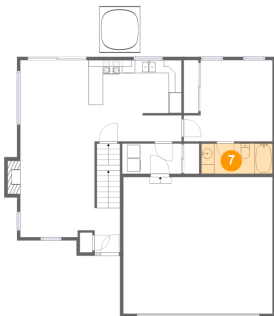

7 Floor 2 - Bath

Dimensions: 10'11" x 4'7"
Area: 50 sq. ft
Counted as Living Area:
Yes

Heated: Yes
Finished: Yes
Enclosed: Yes
Contiguous:
Yes
Permitted: Yes
Wet Space: Yes
Addition: No
Conversion: No