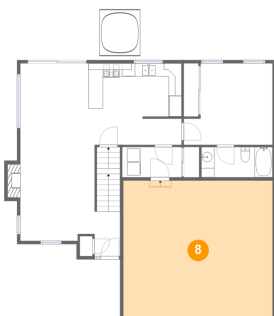

6 Floor 2 - Primary Bedroom

Dimensions: 13'7" x 12'5"
Area: 147 sq. ft
Counted as Living Area:
Yes

Heated: Yes
Finished: Yes
Enclosed: Yes
Contiguous:
Yes
Permitted: Yes
Wet Space: No
Addition: No
Conversion: No

7 Floor 2 - Bath

Dimensions: 10'11" x 4'7"
Area: 50 sq. ft
Counted as Living Area:
Yes

Heated: Yes
Finished: Yes
Enclosed: Yes
Contiguous:
Yes
Permitted: Yes
Wet Space: Yes
Addition: No
Conversion: No

8 Floor 2 - Garage