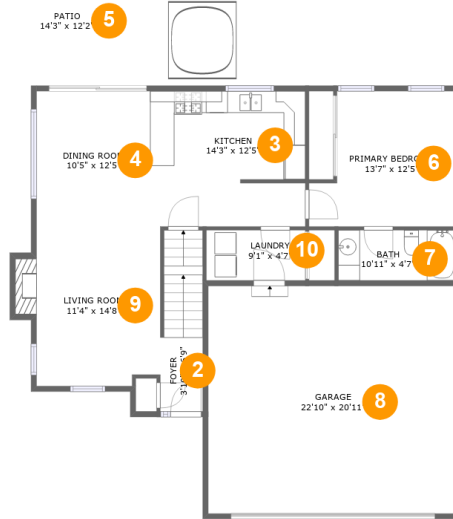

Room Dimensions

Floor 1

Total sqft: 825

Living area: 0

#	Room name	Dimensions	Area (sqft)	Counted as Living Area
1	Basement	36'9" x 28'0"	760 sq. ft	No

Teresa Drive, Walworth, New York 14568, United States

Room Dimensions

Floor 2

Total sqft: 1594

Living area: 903

#	Room name	Dimensions	Area (sqft)	Counted as Living Area
2	Foyer	3'10" x 6'9"	62 sq. ft	Yes
3	Kitchen	14'3" x 12'5"	175 sq. ft	Yes
4	Dining Room	10'5" x 12'5"	130 sq. ft	Yes
5	Patio	14'3" x 12'2"	174 sq. ft	No
6	Primary Bedroom	13'7" x 12'5"	147 sq. ft	Yes
7	Bath	10'11" x 4'7"	50 sq. ft	Yes
8	Garage	22'10" x 20'11"	478 sq. ft	No
9	Living Room	11'4" x 14'8"	174 sq. ft	Yes
10	Laundry	9'1" x 4'7"	42 sq. ft	Yes

Teresa Drive, Walworth, New York 14568, United States**Room Dimensions****Floor 3****Total sqft: 503****Living area: 503**

#	Room name	Dimensions	Area (sqft)	Counted as Living Area
11	Bath	5'2" x 8'3"	43 sq. ft	Yes
12	Bedroom	15'4" x 8'2"	118 sq. ft	Yes
13	Hall	13'10" x 4'2"	87 sq. ft	Yes
14	W.i.c.	7'4" x 4'7"	34 sq. ft	Yes
15	Bedroom	15'4" x 9'9"	130 sq. ft	Yes

4 Floor 2 - Dining Room

Dimensions: 10'5" x 12'5"
Area: 130 sq. ft
Counted as Living Area:
Yes

Heated: Yes
Finished: Yes
Enclosed: Yes
Contiguous:
Yes
Permitted: Yes
Wet Space: No
Addition: No
Conversion: No