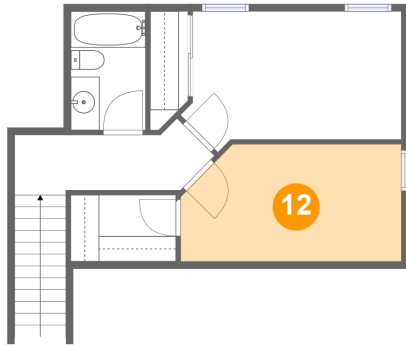

Teresa Drive, Walworth, New York 14568, United States

12 Floor 3 - Bedroom

Dimensions: 15'4" x 8'2"
Area: 118 sq. ft
Counted as Living Area:
Yes

Heated: Yes
Finished: Yes
Enclosed: Yes
Contiguous:
Yes
Permitted: Yes
Wet Space: No
Addition: No
Conversion: No