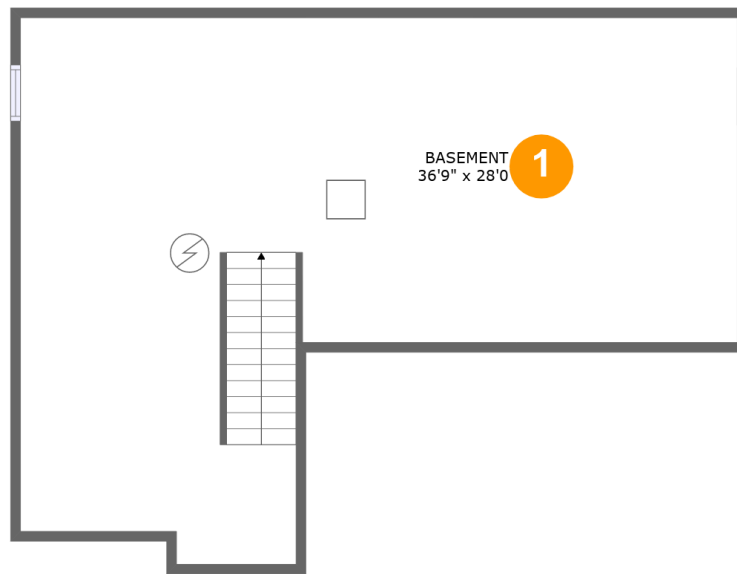

Teresa Drive, Walworth, New York 14568, United States

Property Summary

1 garages **3** bedrooms **2** bathrooms **0** half baths

3 floors **1,406** Gross Living Area sqft **2,922** total sqft

Teresa Drive, Walworth, New York 14568, United States

Room Dimensions

Floor 1

Total sqft: 825

Living area: 0

#	Room name	Dimensions	Area (sqft)	Counted as Living Area
1	Basement	36'9" x 28'0"	760 sq. ft	No

Teresa Drive, Walworth, New York 14568, United States