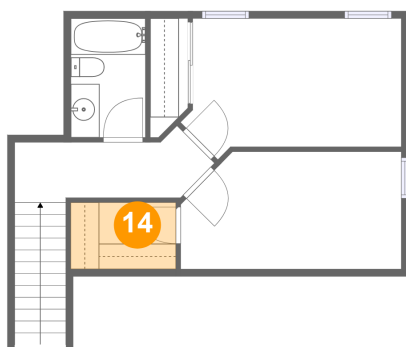

12 Floor 3 - Bedroom

Dimensions: 15'4" x 8'2"
Area: 118 sq. ft
Counted as Living Area:
Yes

Heated: Yes
Finished: Yes
Enclosed: Yes
Contiguous:
Yes
Permitted: Yes
Wet Space: No
Addition: No
Conversion: No

13 Floor 3 - Hall

Dimensions: 13'10" x 4'2"
Area: 87 sq. ft
Counted as Living Area:
Yes

Heated: Yes
Finished: Yes
Enclosed: Yes
Contiguous:
Yes
Permitted: Yes
Wet Space: No
Addition: No
Conversion: No

14 Floor 3 - W.i.c.

Dimensions: 7'4" x 4'7"
Area: 34 sq. ft
Counted as Living Area:
Yes

Heated: Yes
Finished: Yes
Enclosed: Yes
Contiguous:
Yes
Permitted: Yes
Wet Space: No
Addition: No
Conversion: No

Teresa Drive, Walworth, New York 14568, United States