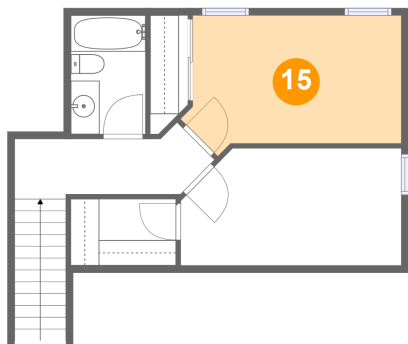

Teresa Drive, Walworth, New York 14568, United States

15 Floor 3 - Bedroom

Dimensions: 15'4" x 9'9"
Area: 130 sq. ft
Counted as Living Area:
Yes

Heated: Yes
Finished: Yes
Enclosed: Yes
Contiguous:
Yes
Permitted: Yes
Wet Space: No
Addition: No
Conversion: No