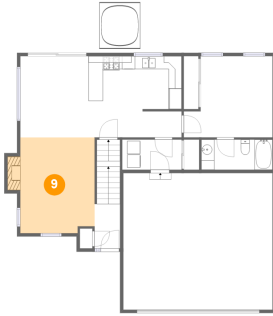

Teresa Drive, Walworth, New York 14568, United States

9 Floor 2 - Living Room

Dimensions: 11'4" x 14'8"
Area: 174 sq. ft
Counted as Living Area:
Yes

Heated: Yes
Finished: Yes
Enclosed: Yes
Contiguous:
Yes
Permitted: Yes
Wet Space: No
Addition: No
Conversion: No