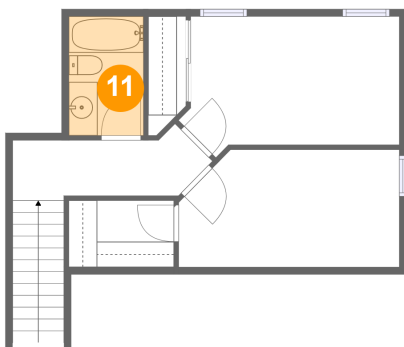

9 Floor 2 - Living Room

Dimensions: 11'4" x 14'8"
Area: 174 sq. ft
Counted as Living Area:
Yes

Heated: Yes
Finished: Yes
Enclosed: Yes
Contiguous:
Yes
Permitted: Yes
Wet Space: No
Addition: No
Conversion: No

10 Floor 2 - Laundry

Dimensions: 9'1" x 4'7"
Area: 42 sq. ft
Counted as Living Area:
Yes

Heated: Yes
Finished: Yes
Enclosed: Yes
Contiguous:
Yes
Permitted: Yes
Wet Space: No
Addition: No
Conversion: No

11 Floor 3 - Bath