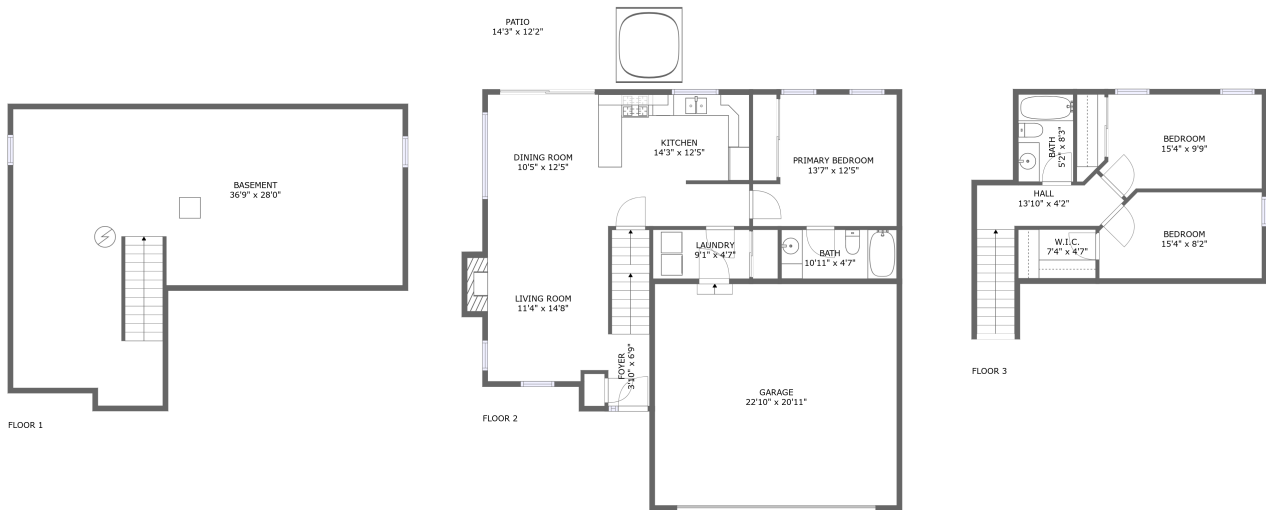

Teresa Drive, Walworth, New York 14568, United States

Property Summary

1 garages **3** bedrooms **2** bathrooms **0** half baths

3 floors **1,406** Gross Living Area sqft **2,922** total sqft

Teresa Drive, Walworth, New York 14568, United States

Room Dimensions

Floor 1

Total sqft: 825

Living area: 0

#	Room name	Dimensions	Area (sqft)	Counted as Living Area
1	Basement	36'9" x 28'0"	760 sq. ft	No

Teresa Drive, Walworth, New York 14568, United States

Room Dimensions

Floor 2

Total sqft: 1594

Living area: 903

#	Room name	Dimensions	Area (sqft)	Counted as Living Area
2	Foyer	3'10" x 6'9"	62 sq. ft	Yes
3	Kitchen	14'3" x 12'5"	175 sq. ft	Yes
4	Dining Room	10'5" x 12'5"	130 sq. ft	Yes
5	Patio	14'3" x 12'2"	174 sq. ft	No
6	Primary Bedroom	13'7" x 12'5"	147 sq. ft	Yes
7	Bath	10'11" x 4'7"	50 sq. ft	Yes
8	Garage	22'10" x 20'11"	478 sq. ft	No
9	Living Room	11'4" x 14'8"	174 sq. ft	Yes
10	Laundry	9'1" x 4'7"	42 sq. ft	Yes

4 Floor 2 - Dining Room

Dimensions: 10'5" x 12'5"
Area: 130 sq. ft
Counted as Living Area:
Yes

Heated: Yes
Finished: Yes
Enclosed: Yes
Contiguous:
Yes
Permitted: Yes
Wet Space: No
Addition: No
Conversion: No