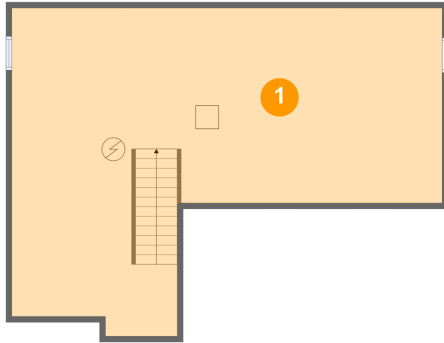

Room Dimensions

Floor 1

Total sqft: 825

Living area: 0

#	Room name	Dimensions	Area (sqft)	Counted as Living Area
1	Basement	36'9" x 28'0"	760 sq. ft	No

Teresa Drive, Walworth, New York 14568, United States

Room Dimensions

Floor 2

Total sqft: 1594

Living area: 903

#	Room name	Dimensions	Area (sqft)	Counted as Living Area
2	Foyer	3'10" x 6'9"	62 sq. ft	Yes
3	Kitchen	14'3" x 12'5"	175 sq. ft	Yes
4	Dining Room	10'5" x 12'5"	130 sq. ft	Yes
5	Patio	14'3" x 12'2"	174 sq. ft	No
6	Primary Bedroom	13'7" x 12'5"	147 sq. ft	Yes
7	Bath	10'11" x 4'7"	50 sq. ft	Yes
8	Garage	22'10" x 20'11"	478 sq. ft	No
9	Living Room	11'4" x 14'8"	174 sq. ft	Yes
10	Laundry	9'1" x 4'7"	42 sq. ft	Yes

Teresa Drive, Walworth, New York 14568, United States**Room Dimensions****Floor 3****Total sqft: 503****Living area: 503**

#	Room name	Dimensions	Area (sqft)	Counted as Living Area
11	Bath	5'2" x 8'3"	43 sq. ft	Yes
12	Bedroom	15'4" x 8'2"	118 sq. ft	Yes
13	Hall	13'10" x 4'2"	87 sq. ft	Yes
14	W.i.c.	7'4" x 4'7"	34 sq. ft	Yes
15	Bedroom	15'4" x 9'9"	130 sq. ft	Yes

Teresa Drive, Walworth, New York 14568, United States

1 Floor 1 - Basement

Dimensions: 36'9" x 28'0"
Area: 760 sq. ft
Counted as Living Area: No

Heated: No
Finished: No
Enclosed: Yes
Contiguous: Yes
Permitted: Yes
Wet Space: No
Addition: No
Conversion: No