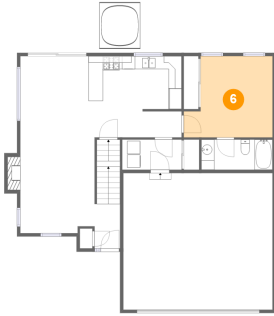

4 Floor 2 - Dining Room

Dimensions: 10'5" x 12'5"
Area: 130 sq. ft
Counted as Living Area:
Yes

Heated: Yes
Finished: Yes
Enclosed: Yes
Contiguous:
Yes
Permitted: Yes
Wet Space: No
Addition: No
Conversion: No

5 Floor 2 - Patio

Dimensions: 14'3" x 12'2"
Area: 174 sq. ft
Counted as Living Area: No

Heated: No
Finished: Yes
Enclosed: No
Contiguous: Yes
Permitted: Yes
Wet Space: No
Addition: No
Conversion: No

Teresa Drive, Walworth, New York 14568, United States

6 Floor 2 - Primary Bedroom

Dimensions: 13'7" x 12'5"
Area: 147 sq. ft
Counted as Living Area:
Yes

Heated: Yes
Finished: Yes
Enclosed: Yes
Contiguous:
Yes
Permitted: Yes
Wet Space: No
Addition: No
Conversion: No