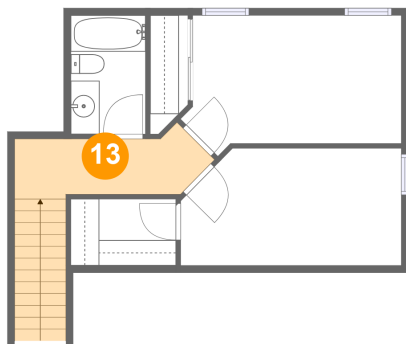

13 Floor 3 - Hall

Dimensions: 13'10" x 4'2"
Area: 87 sq. ft
Counted as Living Area:
Yes

Heated: Yes
Finished: Yes
Enclosed: Yes
Contiguous:
Yes
Permitted: Yes
Wet Space: No
Addition: No
Conversion: No