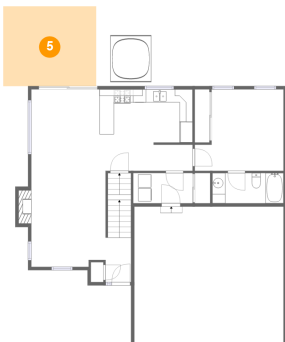

5 Floor 2 - Patio

Dimensions: 14'3" x 12'2"
Area: 174 sq. ft
Counted as Living Area: No

Heated: No
Finished: Yes
Enclosed: No
Contiguous: Yes
Permitted: Yes
Wet Space: No
Addition: No
Conversion: No