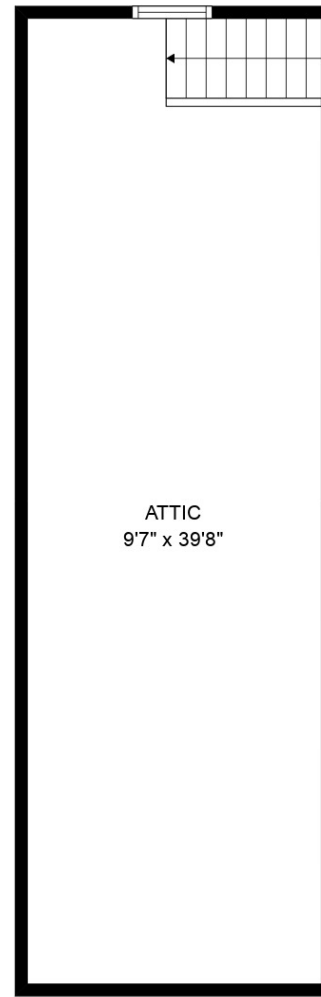

GARAGE MAIN

GARAGE UPPER

ATTIC
9'7" x 39'8"