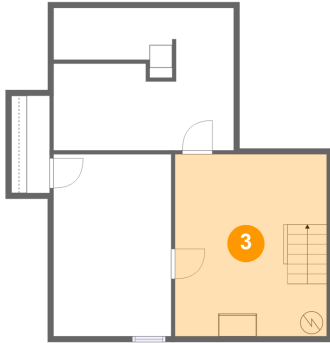

1176 Narrow Passage Road, Buchanan, Botetourt County, Virginia, United States, 24066

1 Floor 1 - Room

Dimensions: 15'10" x 12'6"
Area: 193 sq. ft
Counted as living area: No

Heated: No
Finished: No
Enclosed: Yes
Contiguous: Yes
Permitted: Yes
Wet space: No
Addition: No
Conversion: No

2 Floor 1 - Bedroom

Dimensions: 10'4" x 16'0"
Area: 166 sq. ft
Counted as living area: No

Heated: Yes
Finished: Yes
Enclosed: Yes
Contiguous: No
Permitted: Yes
Wet space: No
Addition: No
Conversion: No

1176 Narrow Passage Road, Buchanan, Botetourt County, Virginia, United States, 24066

3 Floor 1 - Basement

Dimensions: 13'4" x 16'0"
Area: 214 sq. ft
Counted as living area: No

Heated: Yes
Finished: No
Enclosed: Yes
Contiguous: Yes
Permitted: Yes
Wet space: No
Addition: No
Conversion: No