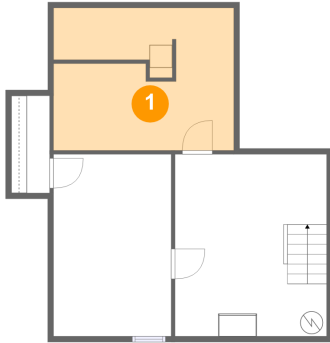

 **3,257** Total sqft

1176 Narrow Passage Road, Buchanan, Botetourt County, Virginia, United States, 24066

Room dimensions

Floor 1

Total sqft: 679 Living area: 0

#		Dimensions	sqft	Counted as living area
1	Room	15'10" x 12'6"	193 sq. ft	No
2	Bedroom	10'4" x 16'0"	166 sq. ft	No
3	Basement	13'4" x 16'0"	214 sq. ft	No

1176 Narrow Passage Road, Buchanan, Botetourt County, Virginia, United States, 24066

Room dimensions

Floor 2

Total sqft: 1763

Living area: 1634

#		Dimensions	sqft	Counted as living area
4	Bedroom	13'6" x 20'10"	256 sq. ft	Yes
5	Dining Room	16'8" x 13'2"	221 sq. ft	Yes
6	Living Room	16'2" x 19'2"	320 sq. ft	Yes
7	Bath	9'6" x 9'4"	88 sq. ft	No
8	Office	13'2" x 9'4"	123 sq. ft	Yes
9	Outdoor	8'11" x 4'7"	36 sq. ft	No
10	Hall	11'3" x 3'10"	43 sq. ft	Yes
11	Kitchen	17'10" x 15'4"	244 sq. ft	Yes
12	Room	9'11" x 14'7"	144 sq. ft	Yes
13	Entry	7'7" x 15'9"	106 sq. ft	Yes

**1176 Narrow Passage Road, Buchanan, Botetourt
County, Virginia, United States, 24066****Room dimensions****Floor 3****Total sqft: 815****Living area: 766**

#		Dimensions	sqft	Counted as living area
14	Hall	7'7" x 12'3"	56 sq. ft	Yes
15	Bedroom	20'2" x 18'8"	287 sq. ft	Yes
16	Bedroom	16'8" x 17'0"	243 sq. ft	Yes
17	Bath	7'7" x 9'1"	55 sq. ft	Yes

1176 Narrow Passage Road, Buchanan, Botetourt County, Virginia, United States, 24066

1 Floor 1 - Room

Dimensions: 15'10" x 12'6"
Area: 193 sq. ft
Counted as living area: No

Heated: No
Finished: No
Enclosed: Yes
Contiguous: Yes
Permitted: Yes
Wet space: No
Addition: No
Conversion: No