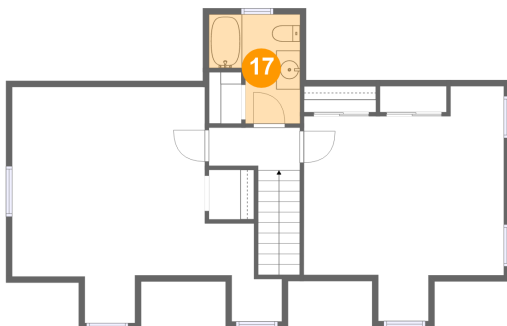

17 Floor 3 - Bath

Dimensions: 7'7" x 9'1"
Area: 55 sq. ft
Counted as living area: Yes

Heated: Yes
Finished: Yes
Enclosed: Yes
Contiguous: Yes
Permitted: Yes
Wet space: Yes
Addition: No
Conversion: No