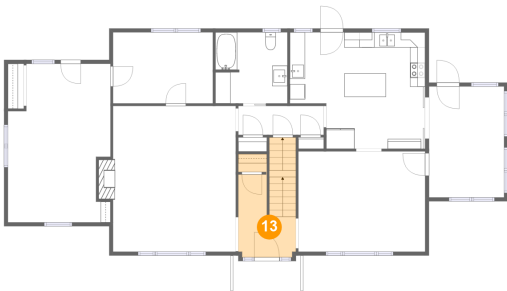

Dimensions: 17'10" x 15'4"
Area: 244 sq. ft
Counted as living area: Yes

Heated: Yes
Finished: Yes
Enclosed: Yes
Contiguous: Yes
Permitted: Yes
Wet space: No
Addition: No
Conversion: No

1176 Narrow Passage Road, Buchanan, Botetourt County, Virginia, United States, 24066

12 Floor 2 - Room

Dimensions: 9'11" x 14'7"
Area: 144 sq. ft
Counted as living area: Yes

Heated: Yes
Finished: Yes
Enclosed: Yes
Contiguous: Yes
Permitted: Yes
Wet space: No
Addition: No
Conversion: No

13 Floor 2 - Entry