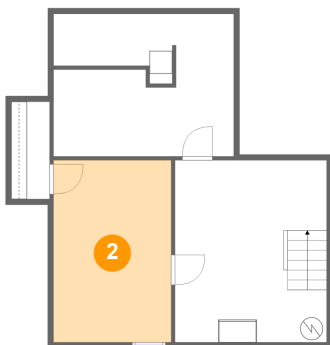

**1176 Narrow Passage Road, Buchanan, Botetourt
County, Virginia, United States, 24066****Room dimensions****Floor 3****Total sqft: 815****Living area: 766**

#		Dimensions	sqft	Counted as living area
14	Hall	7'7" x 12'3"	56 sq. ft	Yes
15	Bedroom	20'2" x 18'8"	287 sq. ft	Yes
16	Bedroom	16'8" x 17'0"	243 sq. ft	Yes
17	Bath	7'7" x 9'1"	55 sq. ft	Yes

1176 Narrow Passage Road, Buchanan, Botetourt County, Virginia, United States, 24066

1 Floor 1 - Room

Dimensions: 15'10" x 12'6"
Area: 193 sq. ft
Counted as living area: No

Heated: No
Finished: No
Enclosed: Yes
Contiguous: Yes
Permitted: Yes
Wet space: No
Addition: No
Conversion: No

2 Floor 1 - Bedroom

Dimensions: 10'4" x 16'0"
Area: 166 sq. ft
Counted as living area: No

Heated: Yes
Finished: Yes
Enclosed: Yes
Contiguous: No
Permitted: Yes
Wet space: No
Addition: No
Conversion: No

1176 Narrow Passage Road, Buchanan, Botetourt County, Virginia, United States, 24066

3 Floor 1 - Basement

Dimensions: 13'4" x 16'0"
Area: 214 sq. ft
Counted as living area: No

Heated: Yes
Finished: No
Enclosed: Yes
Contiguous: Yes
Permitted: Yes
Wet space: No
Addition: No
Conversion: No