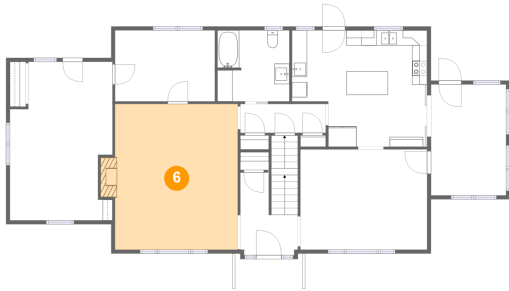

5 Floor 2 - Dining Room

Dimensions: 16'8" x 13'2"
Area: 221 sq. ft
Counted as living area: Yes

Heated: Yes
Finished: Yes
Enclosed: Yes
Contiguous: Yes
Permitted: Yes
Wet space: No
Addition: No
Conversion: No

1176 Narrow Passage Road, Buchanan, Botetourt County, Virginia, United States, 24066

6 Floor 2 - Living Room

Dimensions: 16'2" x 19'2"
Area: 320 sq. ft
Counted as living area: Yes

Heated: Yes
Finished: Yes
Enclosed: Yes
Contiguous: Yes
Permitted: Yes
Wet space: No
Addition: No
Conversion: No