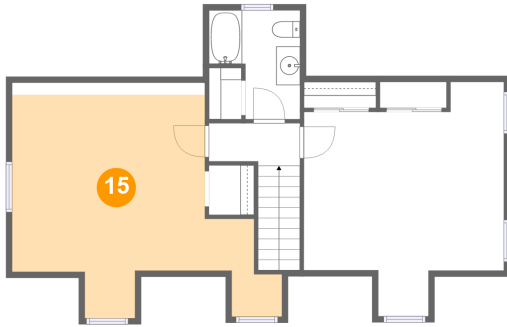

1176 Narrow Passage Road, Buchanan, Botetourt County, Virginia, United States, 24066

15 Floor 3 - Bedroom

Dimensions: 20'2" x 18'8"
Area: 287 sq. ft
Counted as living area: Yes

Heated: Yes
Finished: Yes
Enclosed: Yes
Contiguous: Yes
Permitted: Yes
Wet space: No
Addition: No
Conversion: No