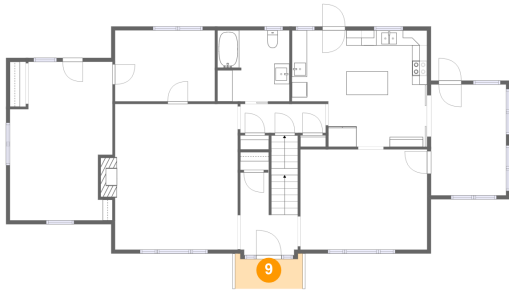

1176 Narrow Passage Road, Buchanan, Botetourt County, Virginia, United States, 24066

9 Floor 2 - Outdoor

Dimensions: 8'11" x 4'7"
Area: 36 sq. ft
Counted as living area: No

Heated: No
Finished: Yes
Enclosed: No
Contiguous: Yes
Permitted: Yes
Wet space: No
Addition: No
Conversion: No