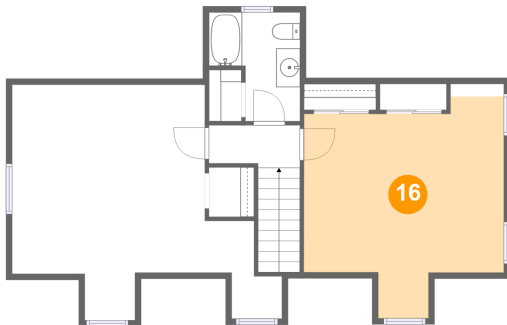

16 Floor 3 - Bedroom

Dimensions: 16'8" x 17'0"
Area: 243 sq. ft
Counted as living area: Yes

Heated: Yes
Finished: Yes
Enclosed: Yes
Contiguous: Yes
Permitted: Yes
Wet space: No
Addition: No
Conversion: No