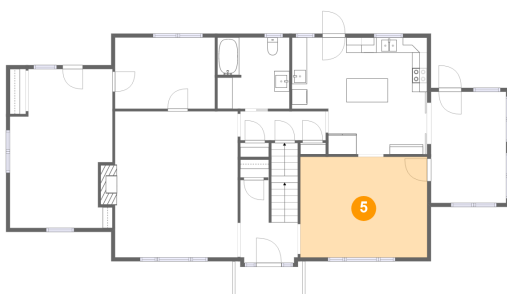

5 Floor 2 - Dining Room

Dimensions: 16'8" x 13'2"
Area: 221 sq. ft
Counted as living area: Yes

Heated: Yes
Finished: Yes
Enclosed: Yes
Contiguous: Yes
Permitted: Yes
Wet space: No
Addition: No
Conversion: No