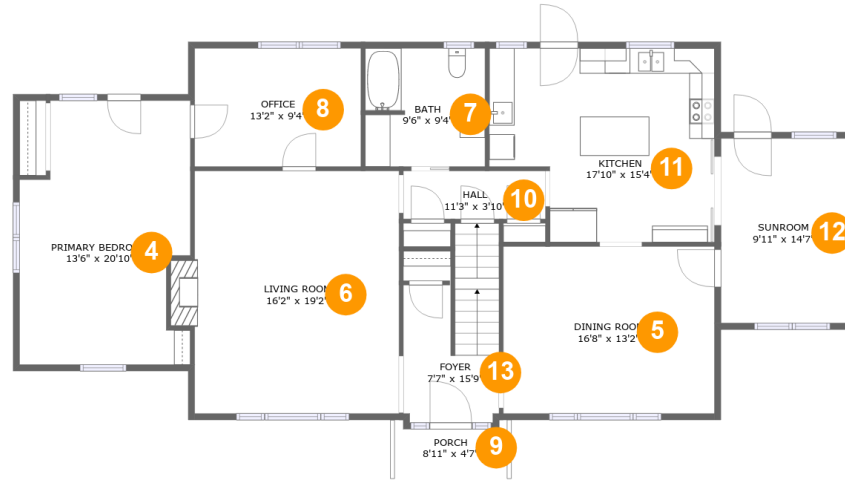

 **3,257** Total sqft

1176 Narrow Passage Road, Buchanan, Botetourt County, Virginia, United States, 24066

Room dimensions

Floor 1

Total sqft: 679 Living area: 0

#		Dimensions	sqft	Counted as living area
1	Room	15'10" x 12'6"	193 sq. ft	No
2	Bedroom	10'4" x 16'0"	166 sq. ft	No
3	Basement	13'4" x 16'0"	214 sq. ft	No

1176 Narrow Passage Road, Buchanan, Botetourt County, Virginia, United States, 24066

Room dimensions

Floor 2

Total sqft: 1763

Living area: 1634

#		Dimensions	sqft	Counted as living area
4	Bedroom	13'6" x 20'10"	256 sq. ft	Yes
5	Dining Room	16'8" x 13'2"	221 sq. ft	Yes
6	Living Room	16'2" x 19'2"	320 sq. ft	Yes
7	Bath	9'6" x 9'4"	88 sq. ft	No
8	Office	13'2" x 9'4"	123 sq. ft	Yes
9	Outdoor	8'11" x 4'7"	36 sq. ft	No
10	Hall	11'3" x 3'10"	43 sq. ft	Yes
11	Kitchen	17'10" x 15'4"	244 sq. ft	Yes
12	Room	9'11" x 14'7"	144 sq. ft	Yes
13	Entry	7'7" x 15'9"	106 sq. ft	Yes

**1176 Narrow Passage Road, Buchanan, Botetourt
County, Virginia, United States, 24066****Room dimensions****Floor 3****Total sqft: 815****Living area: 766**

#		Dimensions	sqft	Counted as living area
14	Hall	7'7" x 12'3"	56 sq. ft	Yes
15	Bedroom	20'2" x 18'8"	287 sq. ft	Yes
16	Bedroom	16'8" x 17'0"	243 sq. ft	Yes
17	Bath	7'7" x 9'1"	55 sq. ft	Yes

5 Floor 2 - Dining Room

Dimensions: 16'8" x 13'2"
Area: 221 sq. ft
Counted as living area: Yes

Heated: Yes
Finished: Yes
Enclosed: Yes
Contiguous: Yes
Permitted: Yes
Wet space: No
Addition: No
Conversion: No