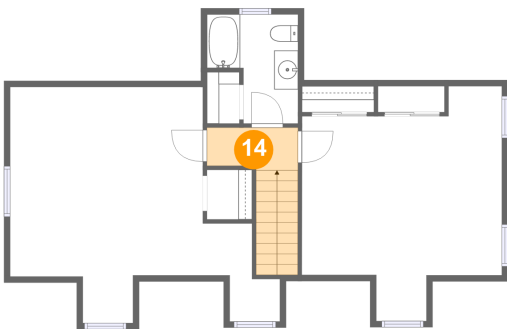

Dimensions: 17'10" x 15'4"
Area: 244 sq. ft
Counted as living area: Yes

Heated: Yes
Finished: Yes
Enclosed: Yes
Contiguous: Yes
Permitted: Yes
Wet space: No
Addition: No
Conversion: No

1176 Narrow Passage Road, Buchanan, Botetourt County, Virginia, United States, 24066

12 Floor 2 - Room

Dimensions: 9'11" x 14'7"
Area: 144 sq. ft
Counted as living area: Yes

Heated: Yes
Finished: Yes
Enclosed: Yes
Contiguous: Yes
Permitted: Yes
Wet space: No
Addition: No
Conversion: No

13 Floor 2 - Entry

Dimensions: 7'7" x 15'9"
Area: 106 sq. ft
Counted as living area: Yes

Heated: Yes
Finished: Yes
Enclosed: Yes
Contiguous: Yes
Permitted: Yes
Wet space: No
Addition: No
Conversion: No

14 Floor 3 - Hall

Dimensions: 7'7" x 12'3"
Area: 56 sq. ft
Counted as living area: Yes