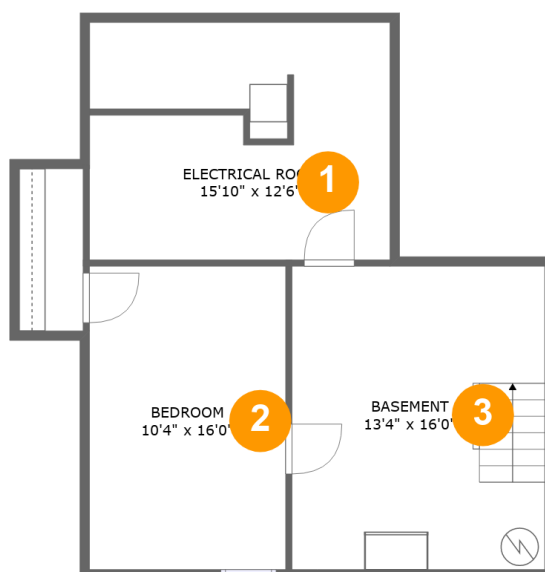

 **3,257** Total sqft

1176 Narrow Passage Road, Buchanan, Botetourt County, Virginia, United States, 24066

Room dimensions

Floor 1

Total sqft: 679 Living area: 0

#		Dimensions	sqft	Counted as living area
1	Room	15'10" x 12'6"	193 sq. ft	No
2	Bedroom	10'4" x 16'0"	166 sq. ft	No
3	Basement	13'4" x 16'0"	214 sq. ft	No

1176 Narrow Passage Road, Buchanan, Botetourt County, Virginia, United States, 24066

Room dimensions

Floor 2

Total sqft: 1763

Living area: 1634

#		Dimensions	sqft	Counted as living area
4	Bedroom	13'6" x 20'10"	256 sq. ft	Yes
5	Dining Room	16'8" x 13'2"	221 sq. ft	Yes
6	Living Room	16'2" x 19'2"	320 sq. ft	Yes
7	Bath	9'6" x 9'4"	88 sq. ft	No
8	Office	13'2" x 9'4"	123 sq. ft	Yes
9	Outdoor	8'11" x 4'7"	36 sq. ft	No
10	Hall	11'3" x 3'10"	43 sq. ft	Yes
11	Kitchen	17'10" x 15'4"	244 sq. ft	Yes
12	Room	9'11" x 14'7"	144 sq. ft	Yes
13	Entry	7'7" x 15'9"	106 sq. ft	Yes

5 Floor 2 - Dining Room

Dimensions: 16'8" x 13'2"
Area: 221 sq. ft
Counted as living area: Yes

Heated: Yes
Finished: Yes
Enclosed: Yes
Contiguous: Yes
Permitted: Yes
Wet space: No
Addition: No
Conversion: No

1176 Narrow Passage Road, Buchanan, Botetourt County, Virginia, United States, 24066

6 Floor 2 - Living Room

Dimensions: 16'2" x 19'2"
Area: 320 sq. ft
Counted as living area: Yes

Heated: Yes
Finished: Yes
Enclosed: Yes
Contiguous: Yes
Permitted: Yes
Wet space: No
Addition: No
Conversion: No