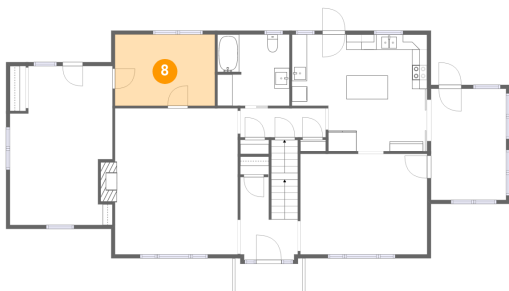

8 Floor 2 - Office

Dimensions: 13'2" x 9'4"
Area: 123 sq. ft
Counted as living area: Yes

Heated: Yes
Finished: Yes
Enclosed: Yes
Contiguous: Yes
Permitted: Yes
Wet space: No
Addition: No
Conversion: No