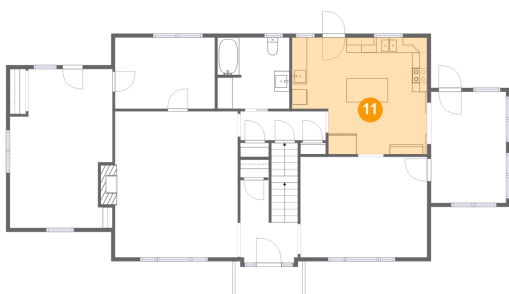

11 Floor 2 - Kitchen

Dimensions: 17'10" x 15'4"
Area: 244 sq. ft
Counted as living area: Yes

Heated: Yes
Finished: Yes
Enclosed: Yes
Contiguous: Yes
Permitted: Yes
Wet space: No
Addition: No
Conversion: No