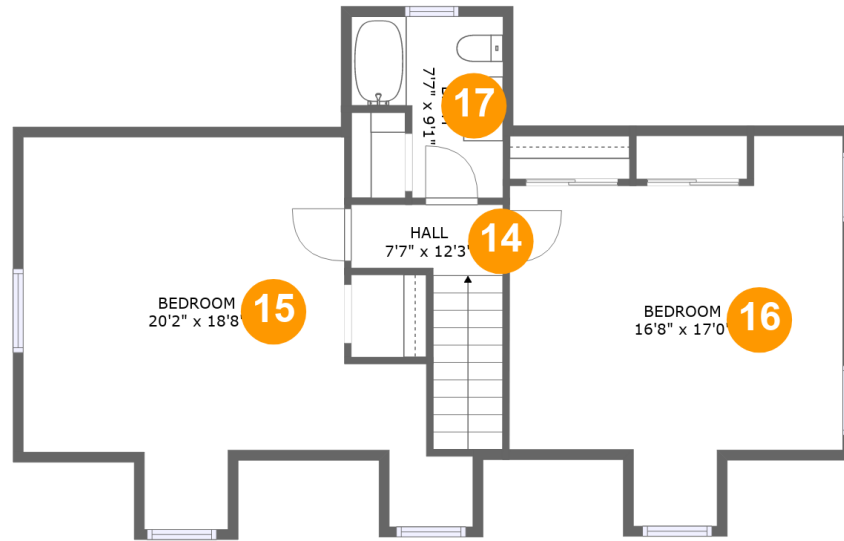

 **3,257** Total sqft

1176 Narrow Passage Road, Buchanan, Botetourt County, Virginia, United States, 24066

Room dimensions

Floor 1

Total sqft: 679 Living area: 0

#		Dimensions	sqft	Counted as living area
1	Room	15'10" x 12'6"	193 sq. ft	No
2	Bedroom	10'4" x 16'0"	166 sq. ft	No
3	Basement	13'4" x 16'0"	214 sq. ft	No

1176 Narrow Passage Road, Buchanan, Botetourt County, Virginia, United States, 24066

Room dimensions

Floor 2

Total sqft: 1763

Living area: 1634

#		Dimensions	sqft	Counted as living area
4	Bedroom	13'6" x 20'10"	256 sq. ft	Yes
5	Dining Room	16'8" x 13'2"	221 sq. ft	Yes
6	Living Room	16'2" x 19'2"	320 sq. ft	Yes
7	Bath	9'6" x 9'4"	88 sq. ft	No
8	Office	13'2" x 9'4"	123 sq. ft	Yes
9	Outdoor	8'11" x 4'7"	36 sq. ft	No
10	Hall	11'3" x 3'10"	43 sq. ft	Yes
11	Kitchen	17'10" x 15'4"	244 sq. ft	Yes
12	Room	9'11" x 14'7"	144 sq. ft	Yes
13	Entry	7'7" x 15'9"	106 sq. ft	Yes

**1176 Narrow Passage Road, Buchanan, Botetourt
County, Virginia, United States, 24066****Room dimensions****Floor 3****Total sqft: 815****Living area: 766**

#		Dimensions	sqft	Counted as living area
14	Hall	7'7" x 12'3"	56 sq. ft	Yes
15	Bedroom	20'2" x 18'8"	287 sq. ft	Yes
16	Bedroom	16'8" x 17'0"	243 sq. ft	Yes
17	Bath	7'7" x 9'1"	55 sq. ft	Yes

2 Floor 1 - Bedroom

Dimensions: 10'4" x 16'0"
Area: 166 sq. ft
Counted as living area: No

Heated: Yes
Finished: Yes
Enclosed: Yes
Contiguous: No
Permitted: Yes
Wet space: No
Addition: No
Conversion: No

1176 Narrow Passage Road, Buchanan, Botetourt County, Virginia, United States, 24066