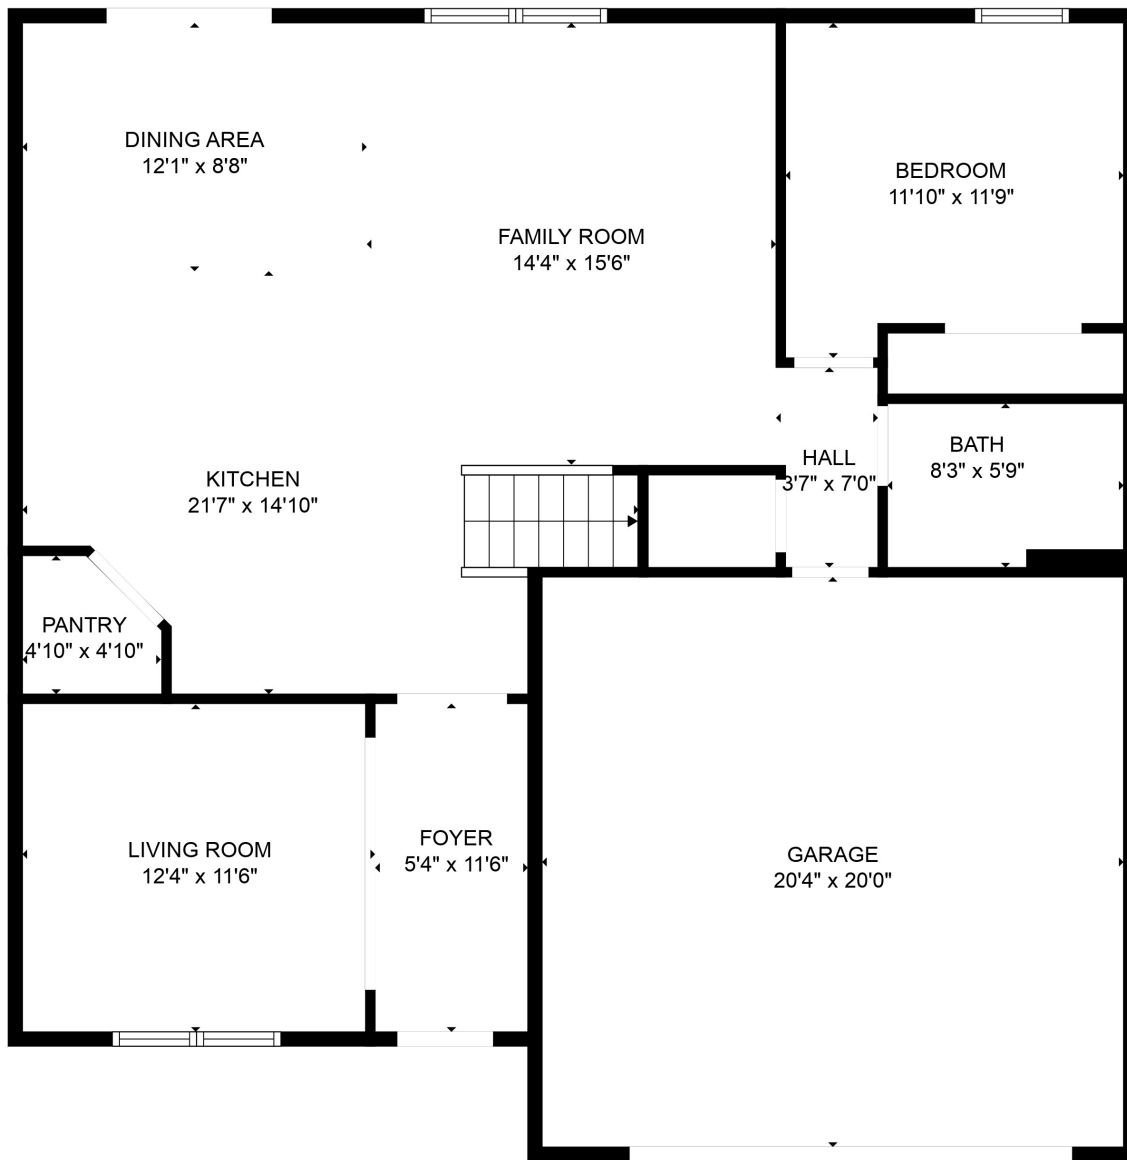

TOTAL: 2472 sq. ft
 FLOOR 1: 1025 sq. ft, FLOOR 2: 1447 sq. ft
 EXCLUDED AREAS: GARAGE: 407 sq. ft

SIZES AND DIMENSIONS ARE APPROXIMATE, DEEMED HIGHLY RELIABLE BUT NOT GUARANTEED.

TOTAL: 2472 sq. ft
FLOOR 1: 1025 sq. ft, FLOOR 2: 1447 sq. ft
EXCLUDED AREAS: GARAGE: 407 sq. ft

SIZES AND DIMENSIONS ARE APPROXIMATE, DEEMED HIGHLY RELIABLE BUT NOT GUARANTEED.

TOTAL: 2472 sq. ft
FLOOR 1: 1025 sq. ft, FLOOR 2: 1447 sq. ft
EXCLUDED AREAS: GARAGE: 407 sq. ft

SIZES AND DIMENSIONS ARE APPROXIMATE, DEEMED HIGHLY RELIABLE BUT NOT GUARANTEED.