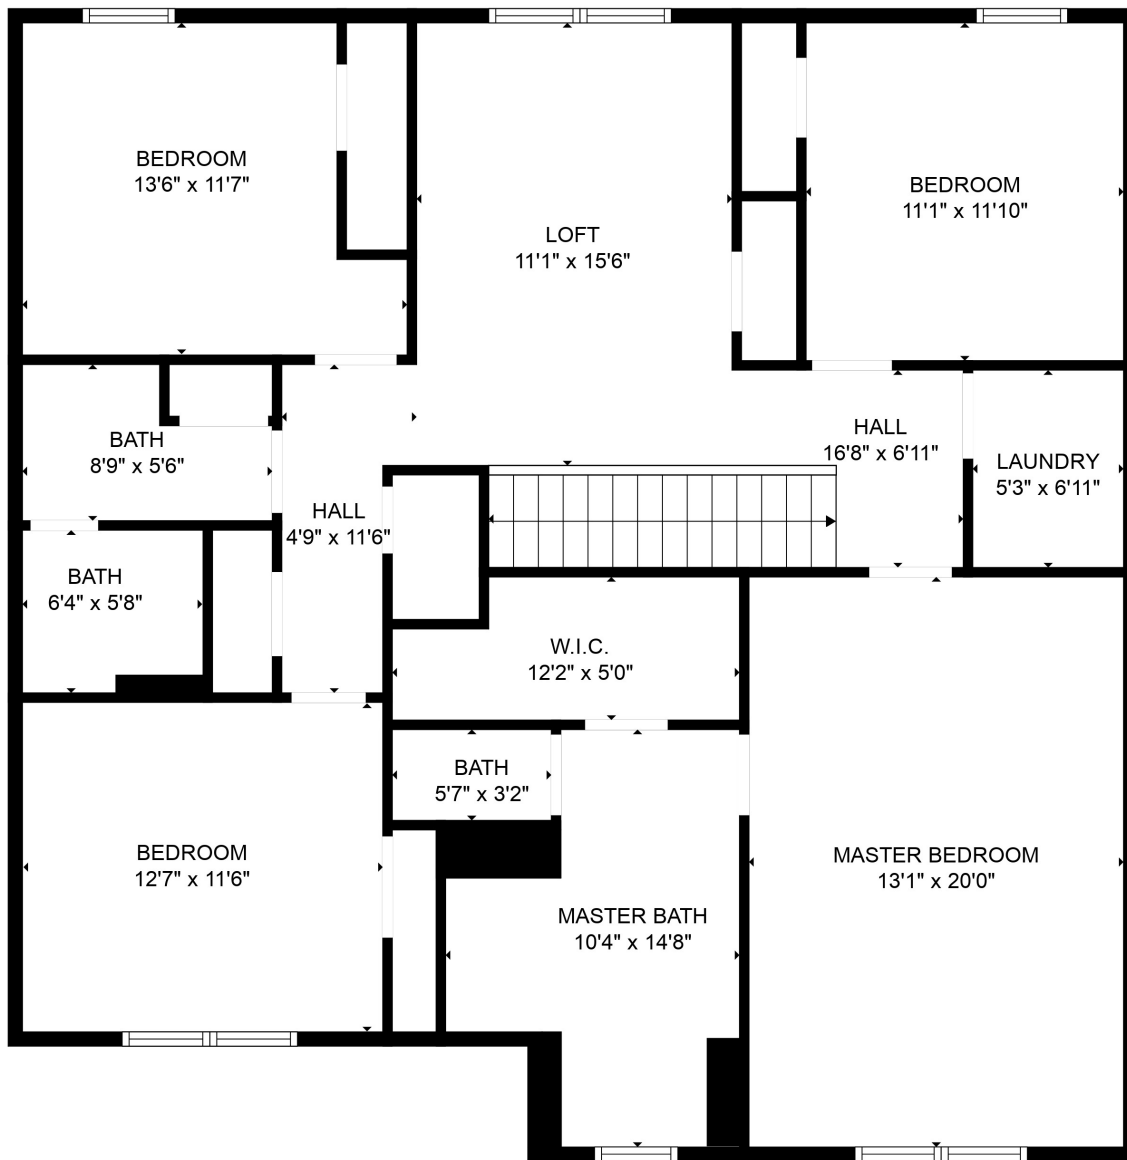

TOTAL: 2472 sq. ft
 FLOOR 1: 1025 sq. ft, FLOOR 2: 1447 sq. ft
 EXCLUDED AREAS: GARAGE: 407 sq. ft

SIZES AND DIMENSIONS ARE APPROXIMATE, DEEMED HIGHLY RELIABLE BUT NOT GUARANTEED.

TOTAL: 2472 sq. ft
FLOOR 1: 1025 sq. ft, FLOOR 2: 1447 sq. ft
EXCLUDED AREAS: GARAGE: 407 sq. ft

SIZES AND DIMENSIONS ARE APPROXIMATE, DEEMED HIGHLY RELIABLE BUT NOT GUARANTEED.

TOTAL: 2472 sq. ft
FLOOR 1: 1025 sq. ft, FLOOR 2: 1447 sq. ft
EXCLUDED AREAS: GARAGE: 407 sq. ft

SIZES AND DIMENSIONS ARE APPROXIMATE, DEEMED HIGHLY RELIABLE BUT NOT GUARANTEED.