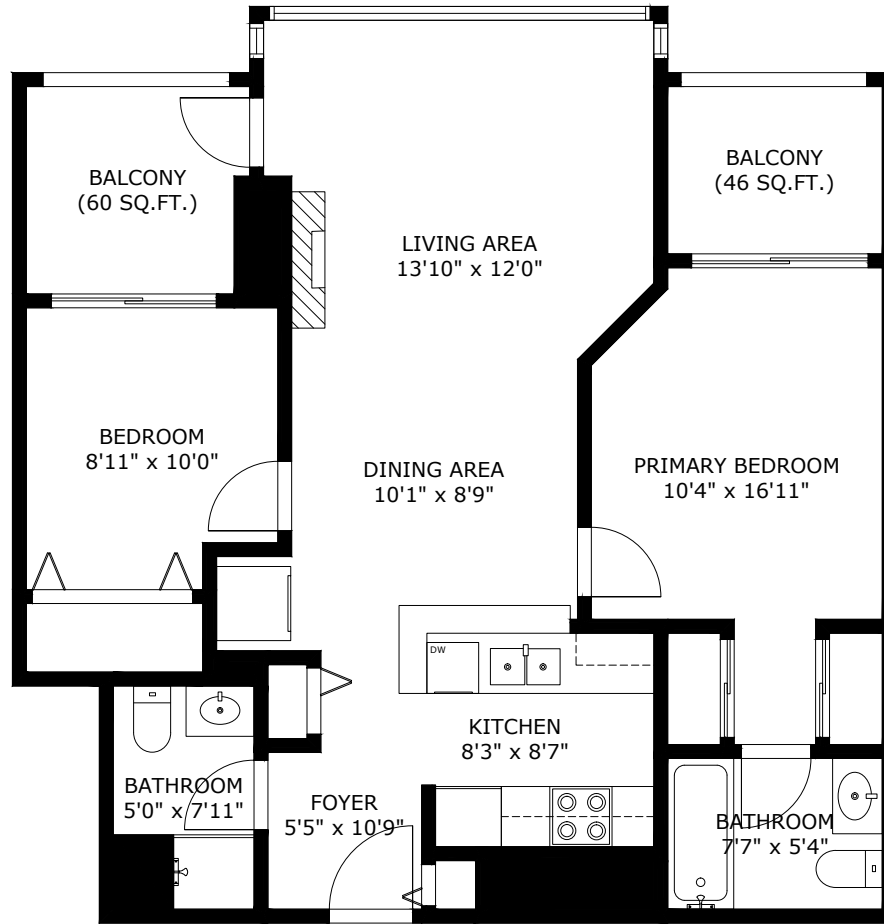

407-6837 Station Hill Drive

Burnaby, BC V3N 5B7

Total Area 841 SQ.FT.

Ceiling Height: 9'0"

2

2

841

407-6837 STATION HILL DR BURNABY BC V3N 5B7