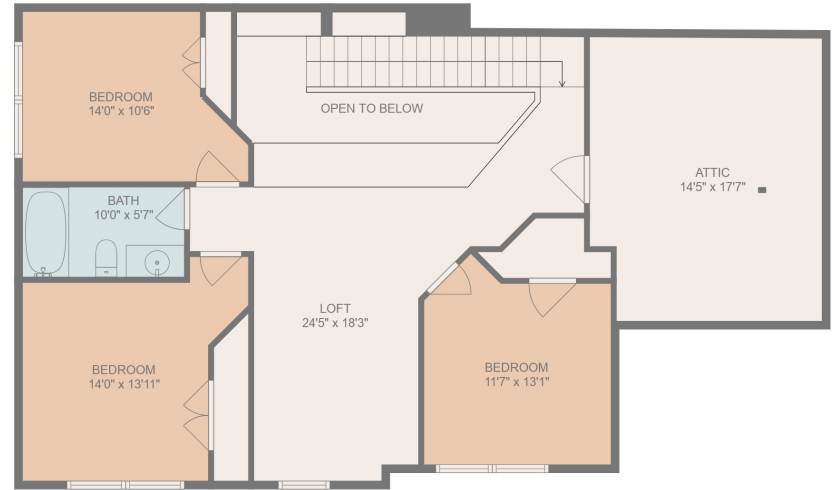

FLOOR 1

FLOOR 2

Total scanned area: 4394 sq. ft

MEASUREMENTS ARE CALCULATED BY CUBICASA TECHNOLOGY. DEEMED HIGHLY RELIABLE BUT NOT GUARANTEED.

Total scanned area: 4394 sq. ft

MEASUREMENTS ARE CALCULATED BY CUBICASA TECHNOLOGY. DEEMED HIGHLY RELIABLE BUT NOT GUARANTEED.

Total scanned area: 4394 sq. ft

MEASUREMENTS ARE CALCULATED BY CUBICASA TECHNOLOGY. DEEMED HIGHLY RELIABLE BUT NOT GUARANTEED.