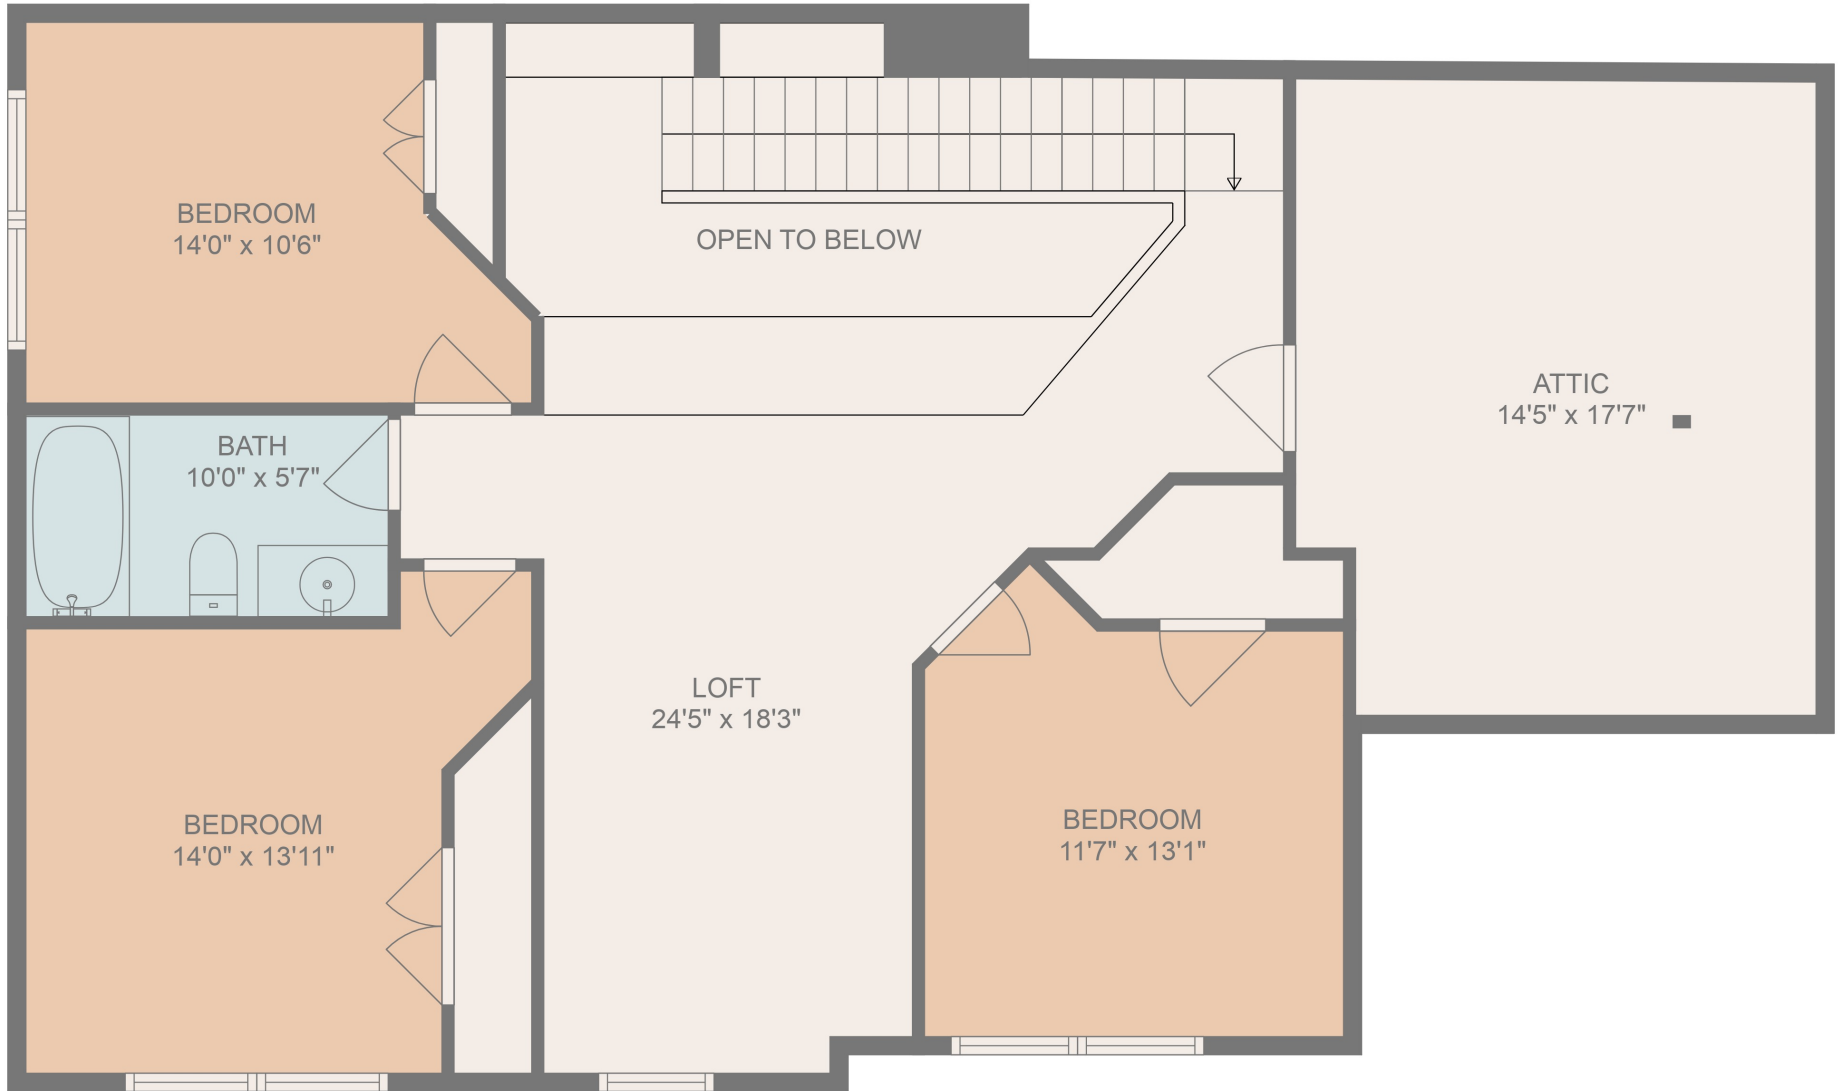

FLOOR 1

FLOOR 2

Total scanned area: 4394 sq. ft

MEASUREMENTS ARE CALCULATED BY CUBICASA TECHNOLOGY. DEEMED HIGHLY RELIABLE BUT NOT GUARANTEED.

Total scanned area: 4394 sq. ft

MEASUREMENTS ARE CALCULATED BY CUBICASA TECHNOLOGY. DEEMED HIGHLY RELIABLE BUT NOT GUARANTEED.

Total scanned area: 4394 sq. ft

MEASUREMENTS ARE CALCULATED BY CUBICASA TECHNOLOGY. DEEMED HIGHLY RELIABLE BUT NOT GUARANTEED.