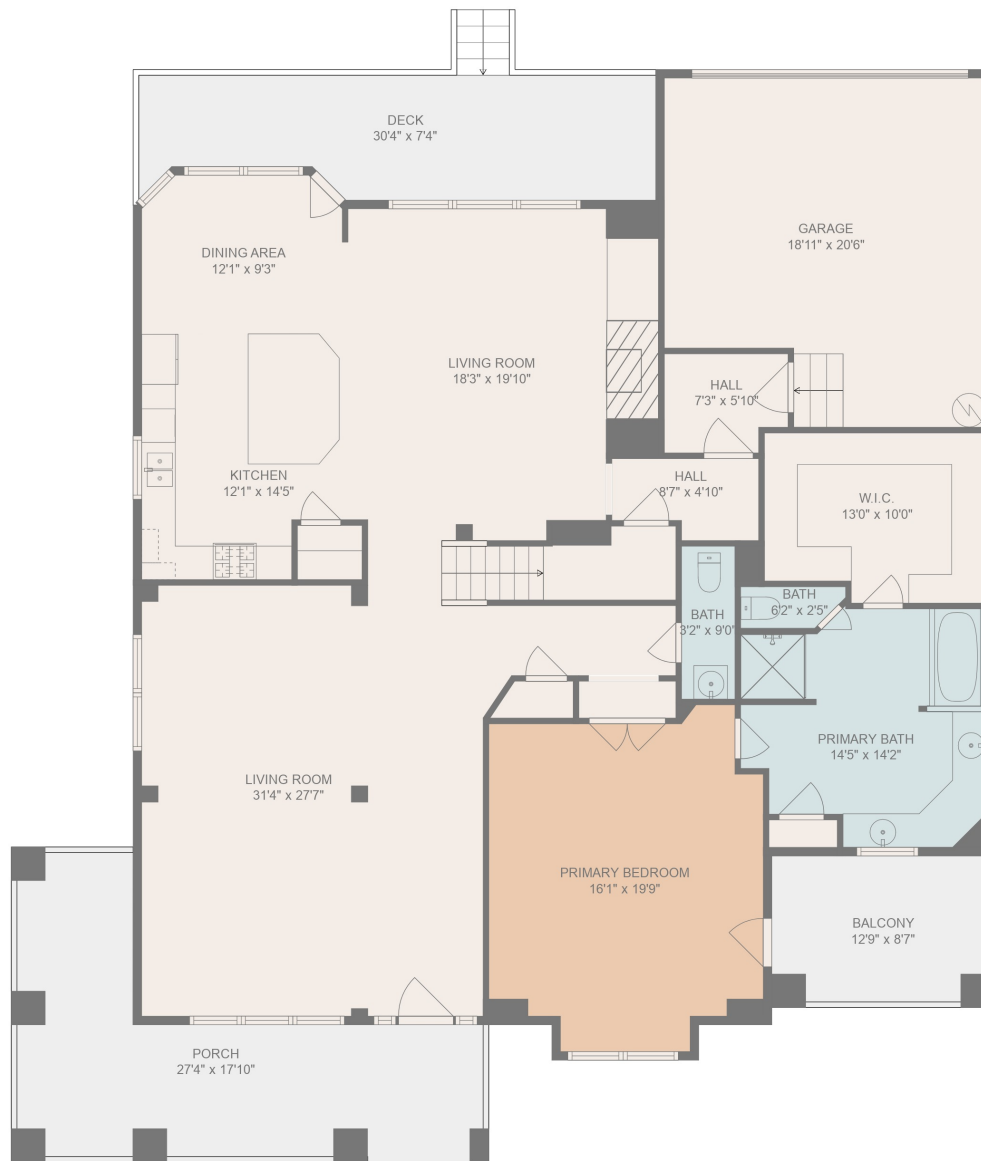

FLOOR 1

FLOOR 2

Total scanned area: 4394 sq. ft

MEASUREMENTS ARE CALCULATED BY CUBICASA TECHNOLOGY. DEEMED HIGHLY RELIABLE BUT NOT GUARANTEED.

Total scanned area: 4394 sq. ft

MEASUREMENTS ARE CALCULATED BY CUBICASA TECHNOLOGY. DEEMED HIGHLY RELIABLE BUT NOT GUARANTEED.

Total scanned area: 4394 sq. ft

MEASUREMENTS ARE CALCULATED BY CUBICASA TECHNOLOGY. DEEMED HIGHLY RELIABLE BUT NOT GUARANTEED.