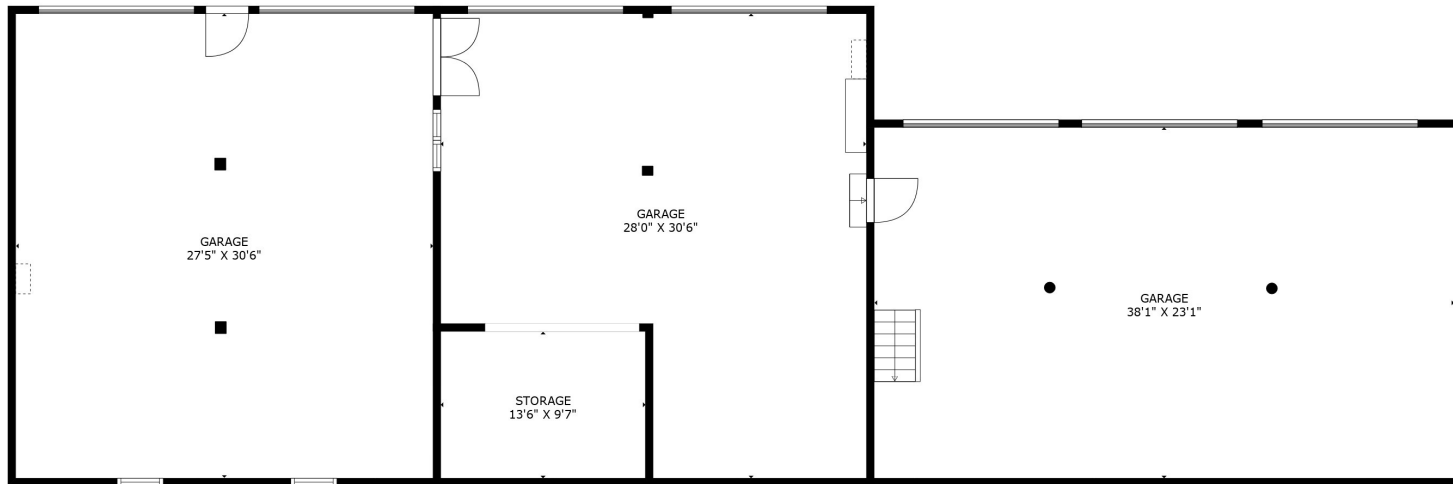

FLOOR 3

FLOOR 2

FLOOR 1

TOTAL: 0 sq. ft
 FLOOR 1: 0 sq. ft, FLOOR 2: 0 sq. ft, FLOOR 3: 0 sq. ft
 EXCLUDED AREAS: GARAGE: 3309 sq. ft, STORAGE: 130 sq. ft, LOW CEILING: 147 sq. ft,
 ATTIC: 497 sq. ft