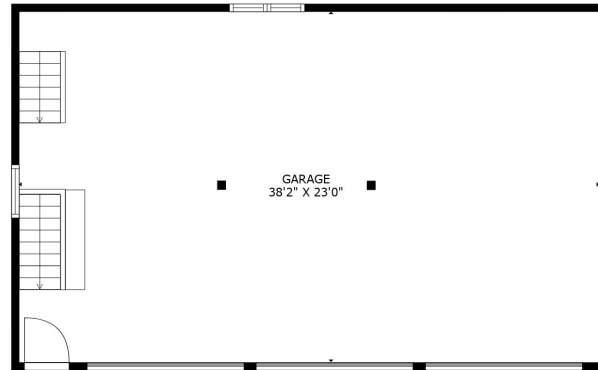

FLOOR 3

FLOOR 2

FLOOR 1

TOTAL: 0 sq. ft
 FLOOR 1: 0 sq. ft, FLOOR 2: 0 sq. ft, FLOOR 3: 0 sq. ft
 EXCLUDED AREAS: GARAGE: 3309 sq. ft, STORAGE: 130 sq. ft, LOW CEILING: 147 sq. ft,
 ATTIC: 497 sq. ft