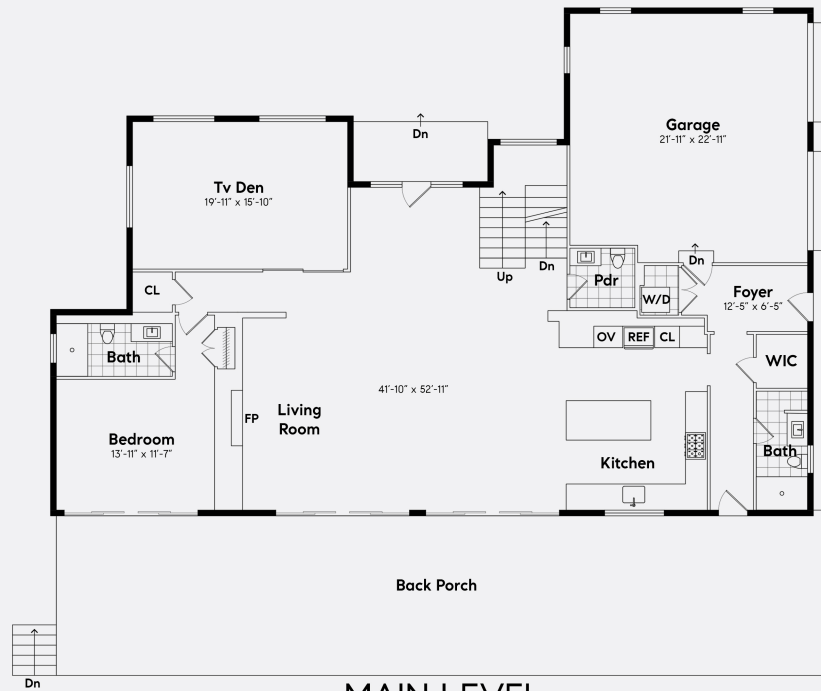

BASEMENT

MAIN LEVEL

UPPER LEVEL

2538 Noyac Rd, Sag Harbor NY-11963

Floor plan, furniture, and fixture measurements and dimensions are approximate and are for illustrative purposes only. The representative gives no guarantee, warranty or representation as to the accuracy and completeness of the floor plan.

Main Level: 2,533 Sq Ft
 Upper Level: 1,640 Sq Ft
 Basement: 1,927 Sq Ft
 Total: 6,100 Sq Ft