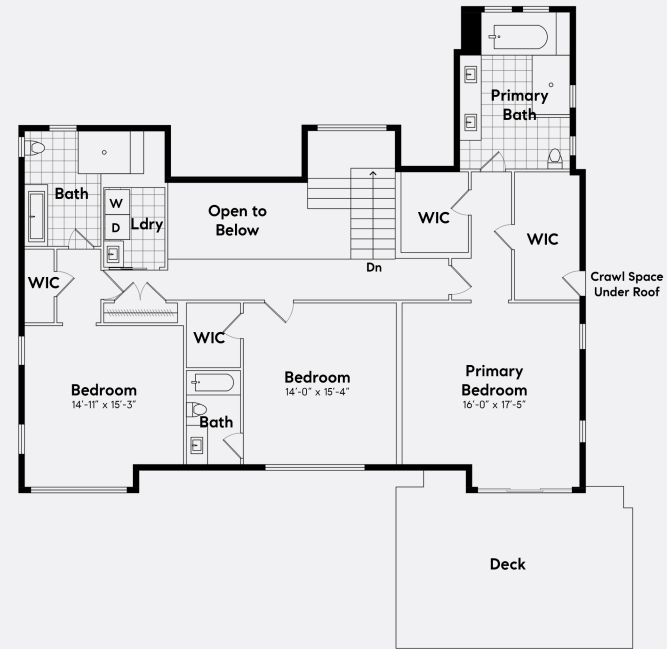

BASEMENT

MAIN LEVEL

UPPER LEVEL

2538 Noyac Rd, Sag Harbor NY-11963

Floor plan, furniture, and fixture measurements and dimensions are approximate and are for illustrative purposes only. The representative gives no guarantee, warranty or representation as to the accuracy and completeness of the floor plan.

Main Level: 2,533 Sq Ft
 Upper Level: 1,640 Sq Ft
 Basement: 1,927 Sq Ft
 Total: 6,100 Sq Ft