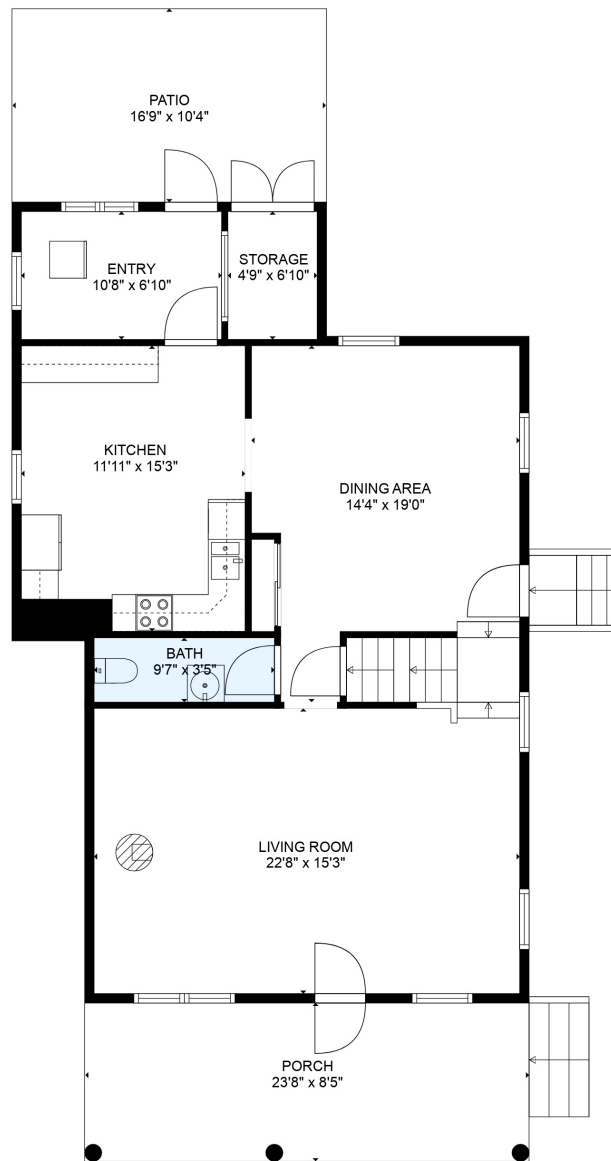

TOTAL: 1767 sq. ft

Below Ground: 0 sq. ft, FLOOR 2: 924 sq. ft, FLOOR 3: 843 sq. ft
 EXCLUDED AREAS: GARAGE: 210 sq. ft, STORAGE: 118 sq. ft, PATIO: 216 sq. ft,
 PORCH: 200 sq. ft

MEASUREMENTS ARE DEEMED RELIABLE BUT ARE NOT GUARANTEED.