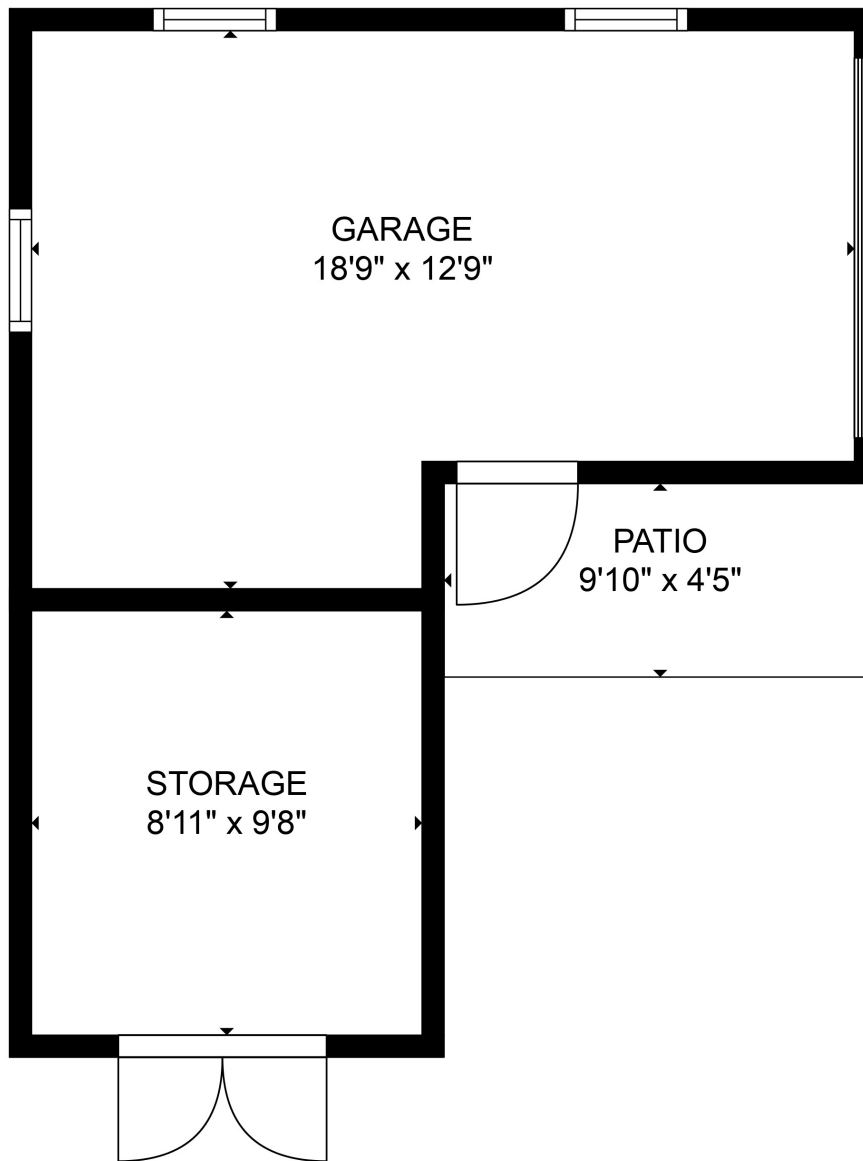

TOTAL: 1767 sq. ft

Below Ground: 0 sq. ft, FLOOR 2: 924 sq. ft, FLOOR 3: 843 sq. ft
 EXCLUDED AREAS: GARAGE: 210 sq. ft, STORAGE: 118 sq. ft, PATIO: 216 sq. ft,
 PORCH: 200 sq. ft

MEASUREMENTS ARE DEEMED RELIABLE BUT ARE NOT GUARANTEED.