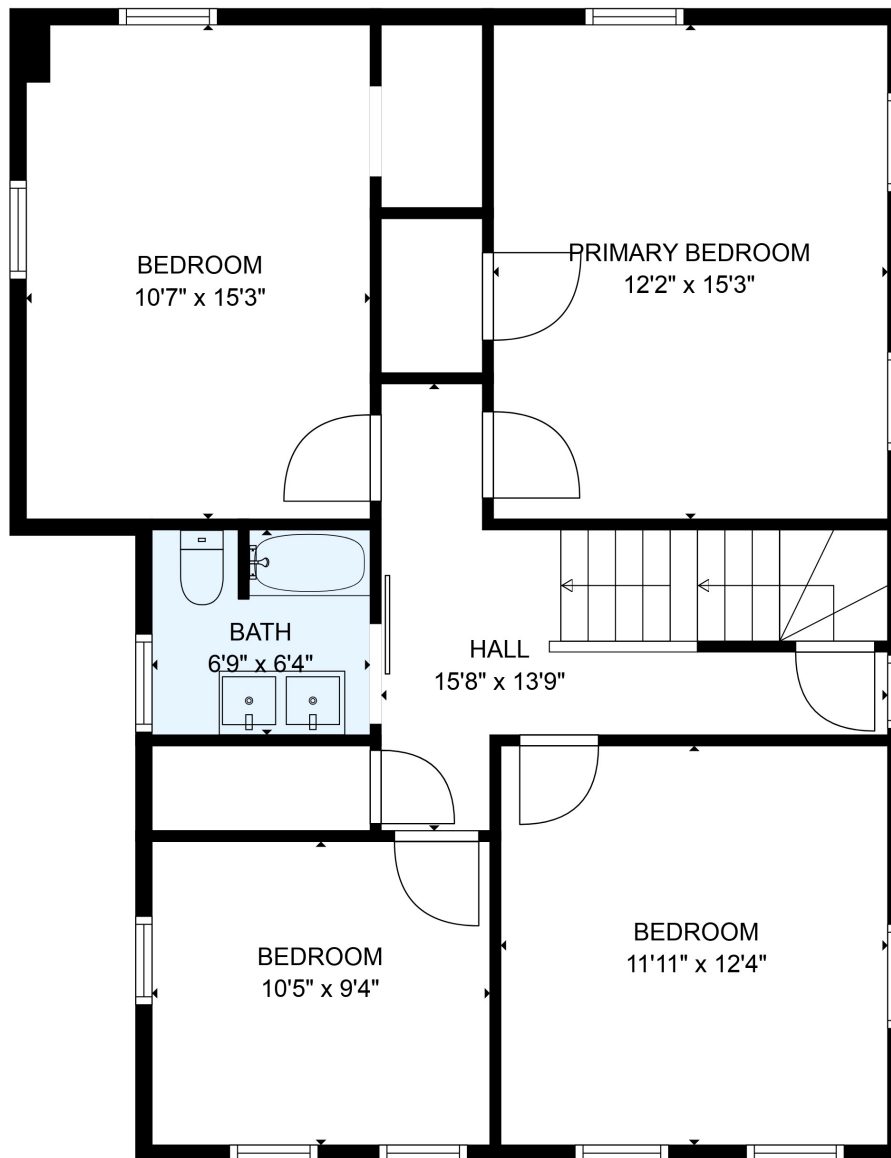

TOTAL: 1767 sq. ft

Below Ground: 0 sq. ft, FLOOR 2: 924 sq. ft, FLOOR 3: 843 sq. ft
 EXCLUDED AREAS: GARAGE: 210 sq. ft, STORAGE: 118 sq. ft, PATIO: 216 sq. ft,
 PORCH: 200 sq. ft

MEASUREMENTS ARE DEEMED RELIABLE BUT ARE NOT GUARANTEED.