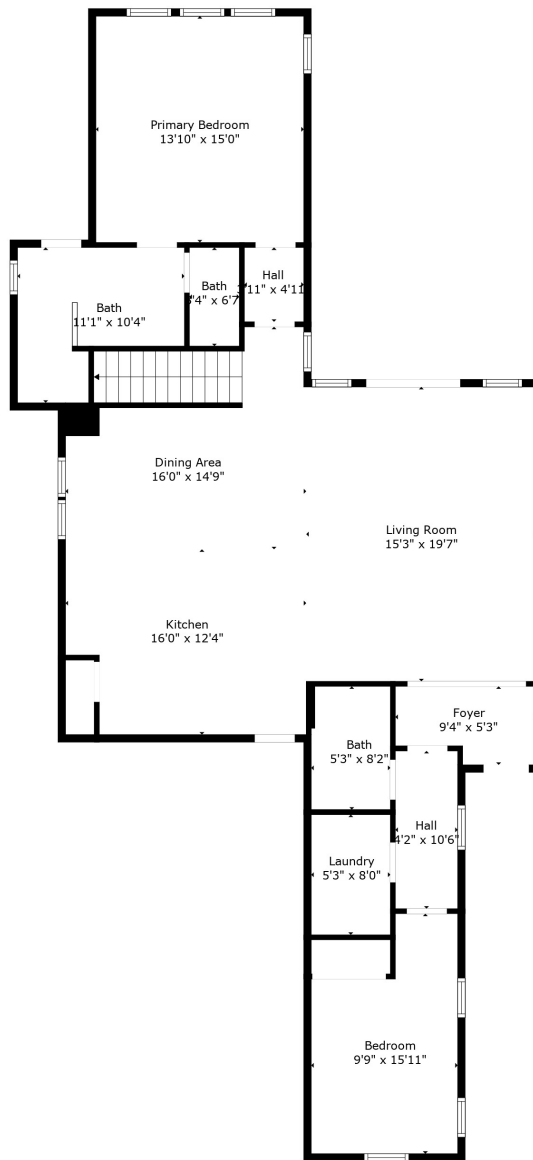

Floor 1

Floor 2

Total scanned area: 1927 sq. ft

Measurements Are Deemed Reliable, But Not Guaranteed.

Total scanned area: 1927 sq. ft

Measurements Are Deemed Reliable, But Not Guaranteed.

Total scanned area: 1927 sq. ft