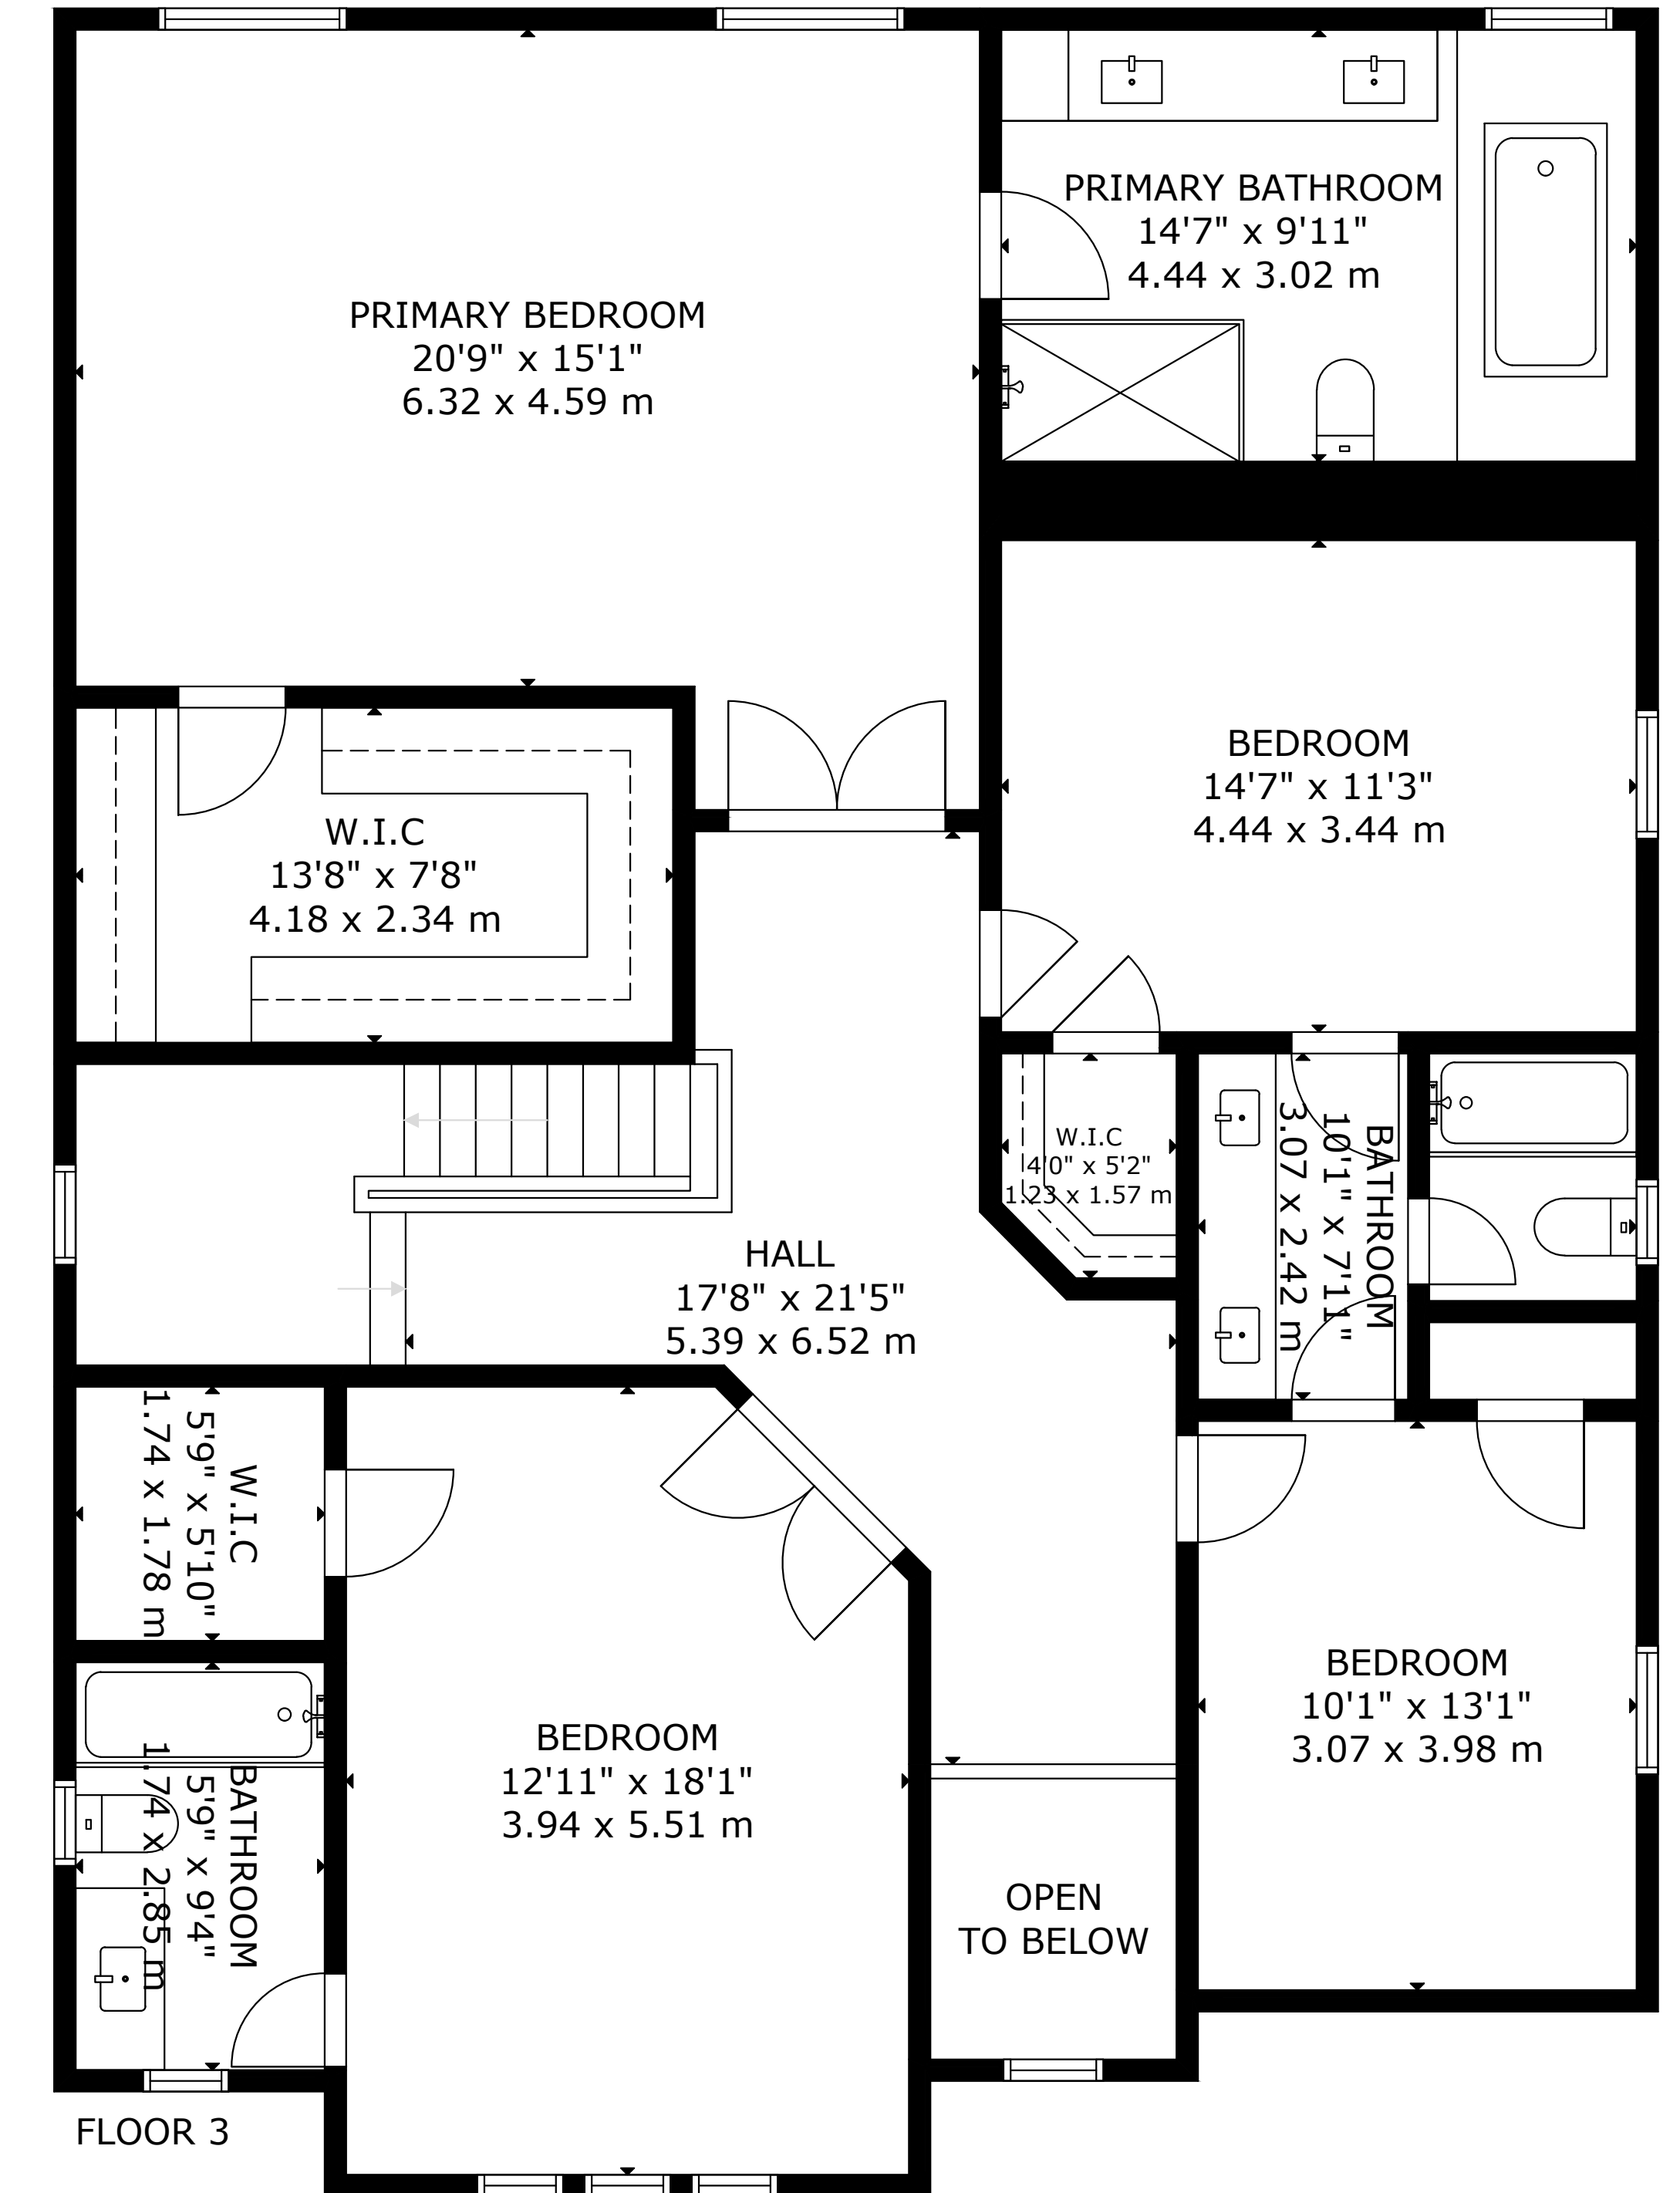

12 Frontier Dr, Richmond Hill, ON L4C 0M2, Canada

GROSS INTERNAL AREA
 TOTAL: 434 m²/4,666 sq.ft
 FLOOR 1: 140 m²/1,502 sq.ft, FLOOR 2: 141 m²/1,514 sq.ft, FLOOR 3: 153 m²/1,650 sq.ft
 SIZE AND DIMENSIONS ARE APPROXIMATE, ACTUAL MAY VARY