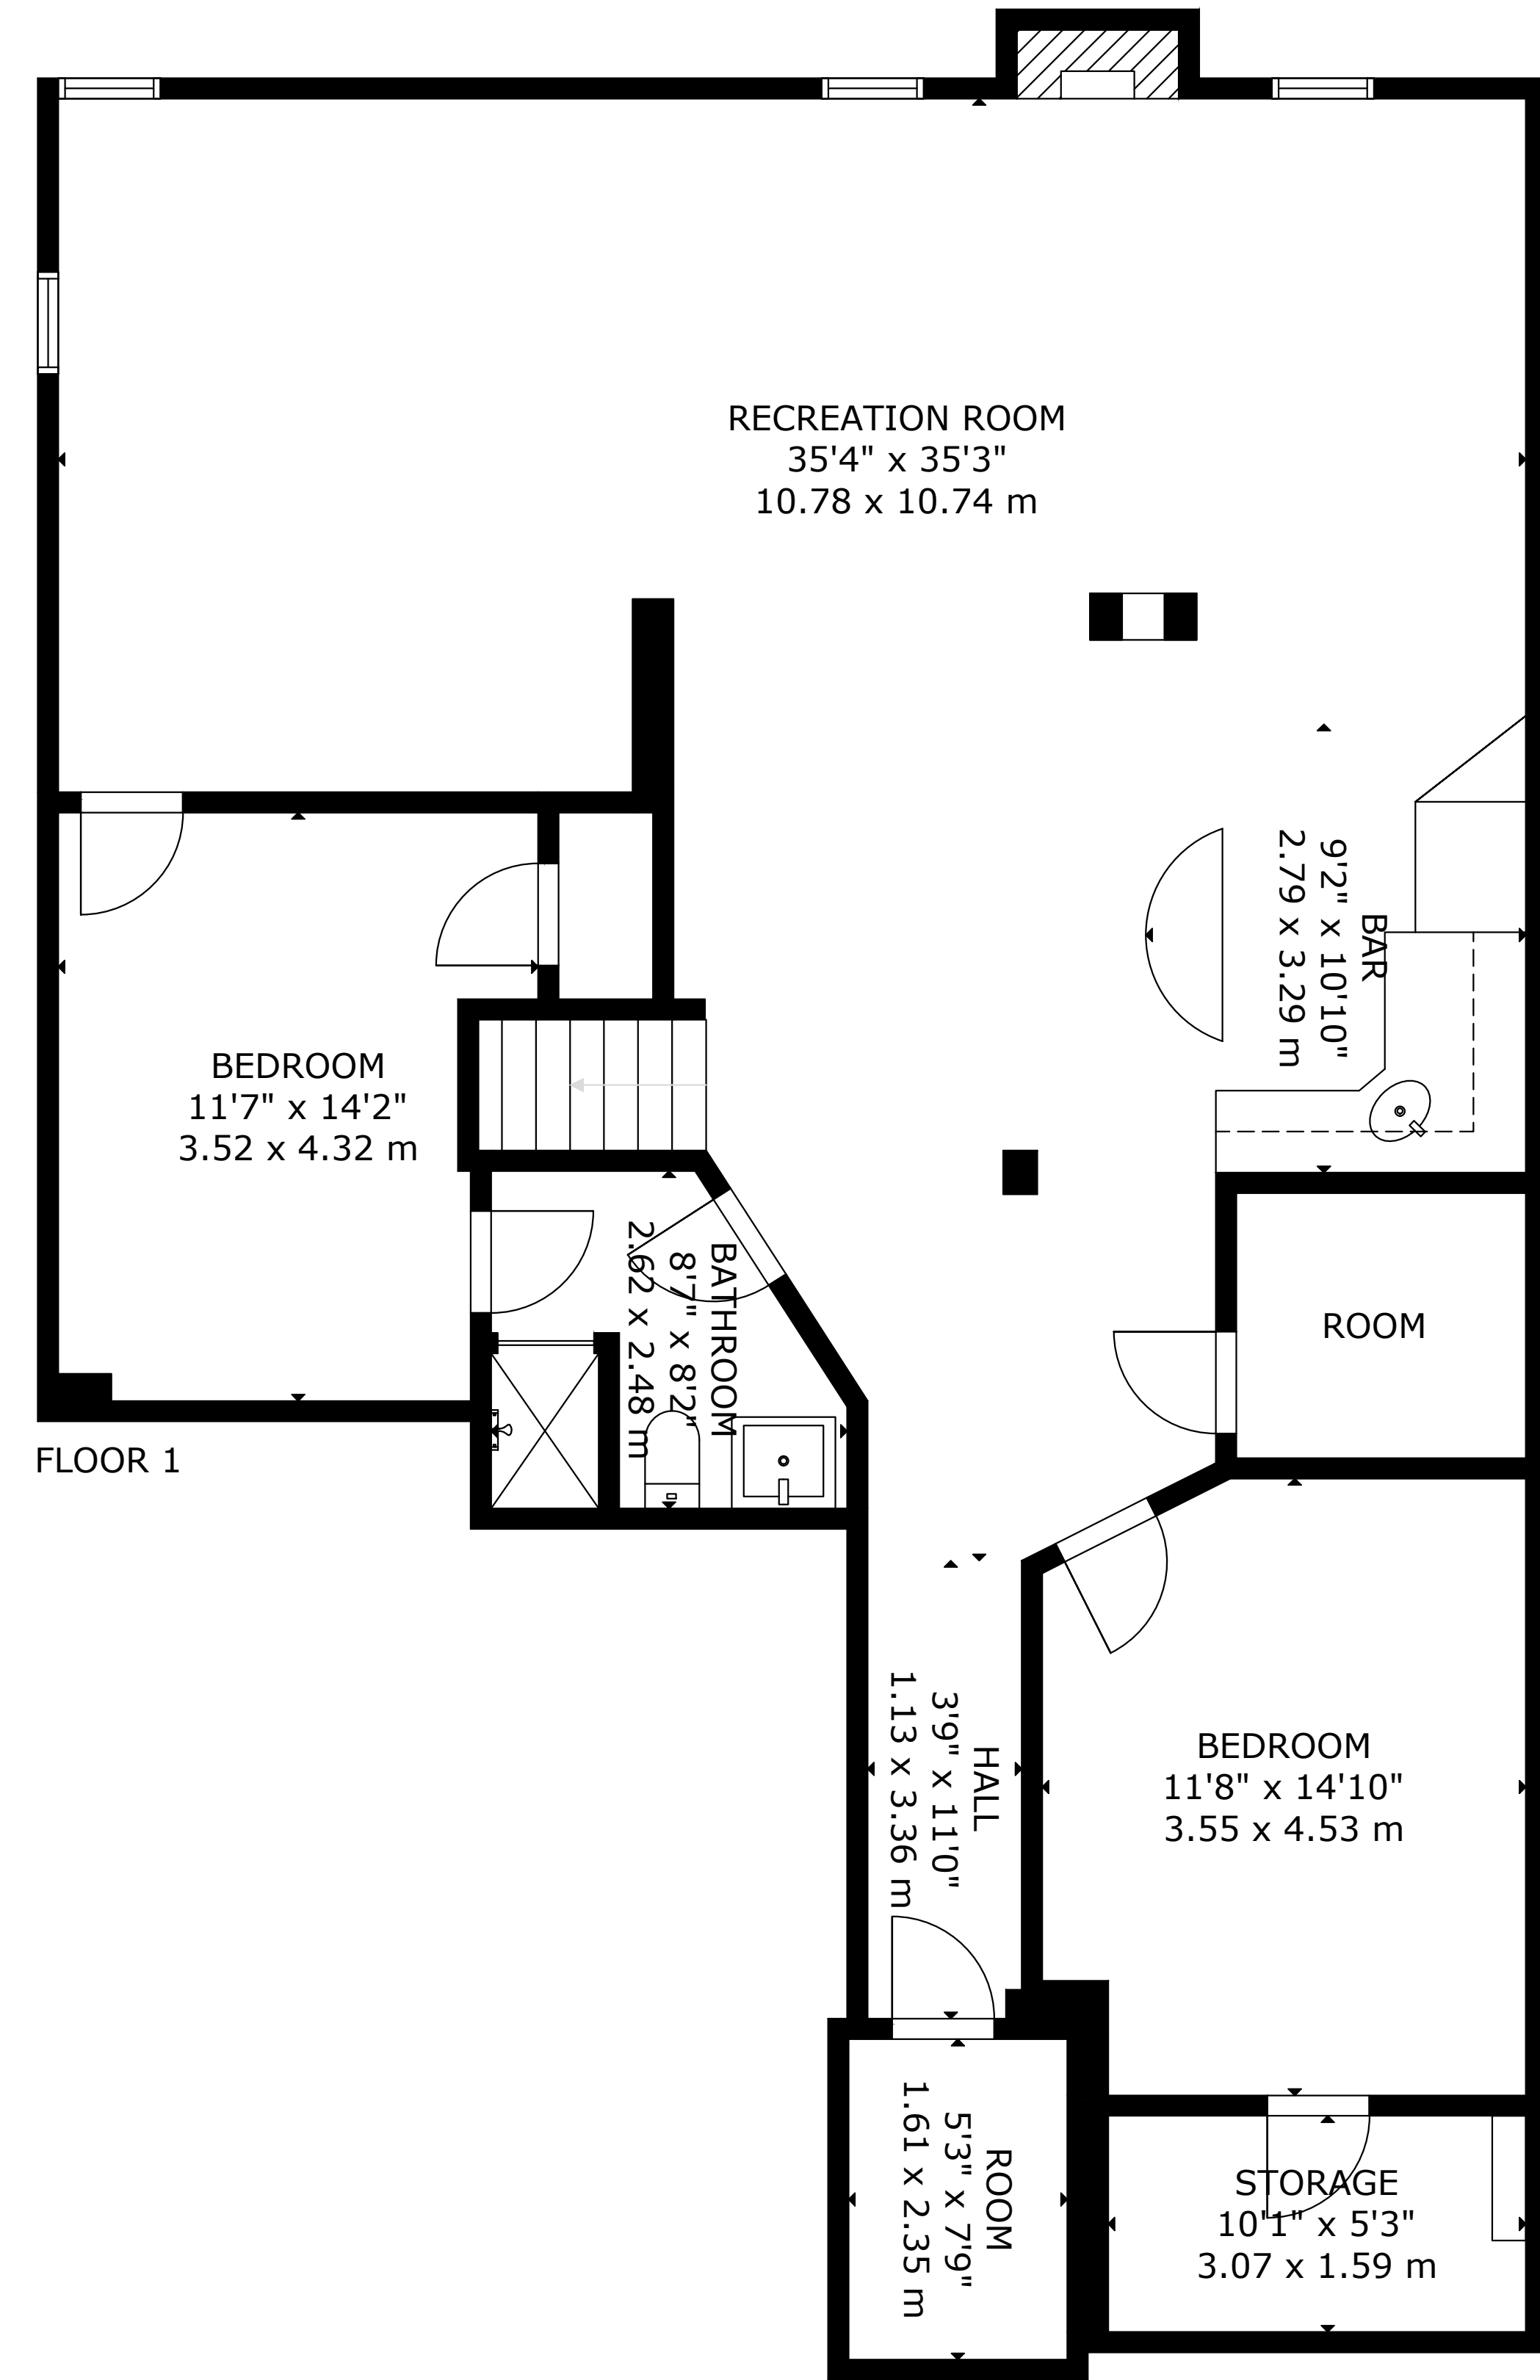

12 Frontier Dr, Richmond Hill, ON L4C 0M2, Canada

GROSS INTERNAL AREA
 TOTAL: 434 m²/4,666 sq.ft
 FLOOR 1: 140 m²/1,502 sq.ft, FLOOR 2: 141 m²/1,514 sq.ft, FLOOR 3: 153 m²/1,650 sq.ft
 SIZE AND DIMENSIONS ARE APPROXIMATE, ACTUAL MAY VARY