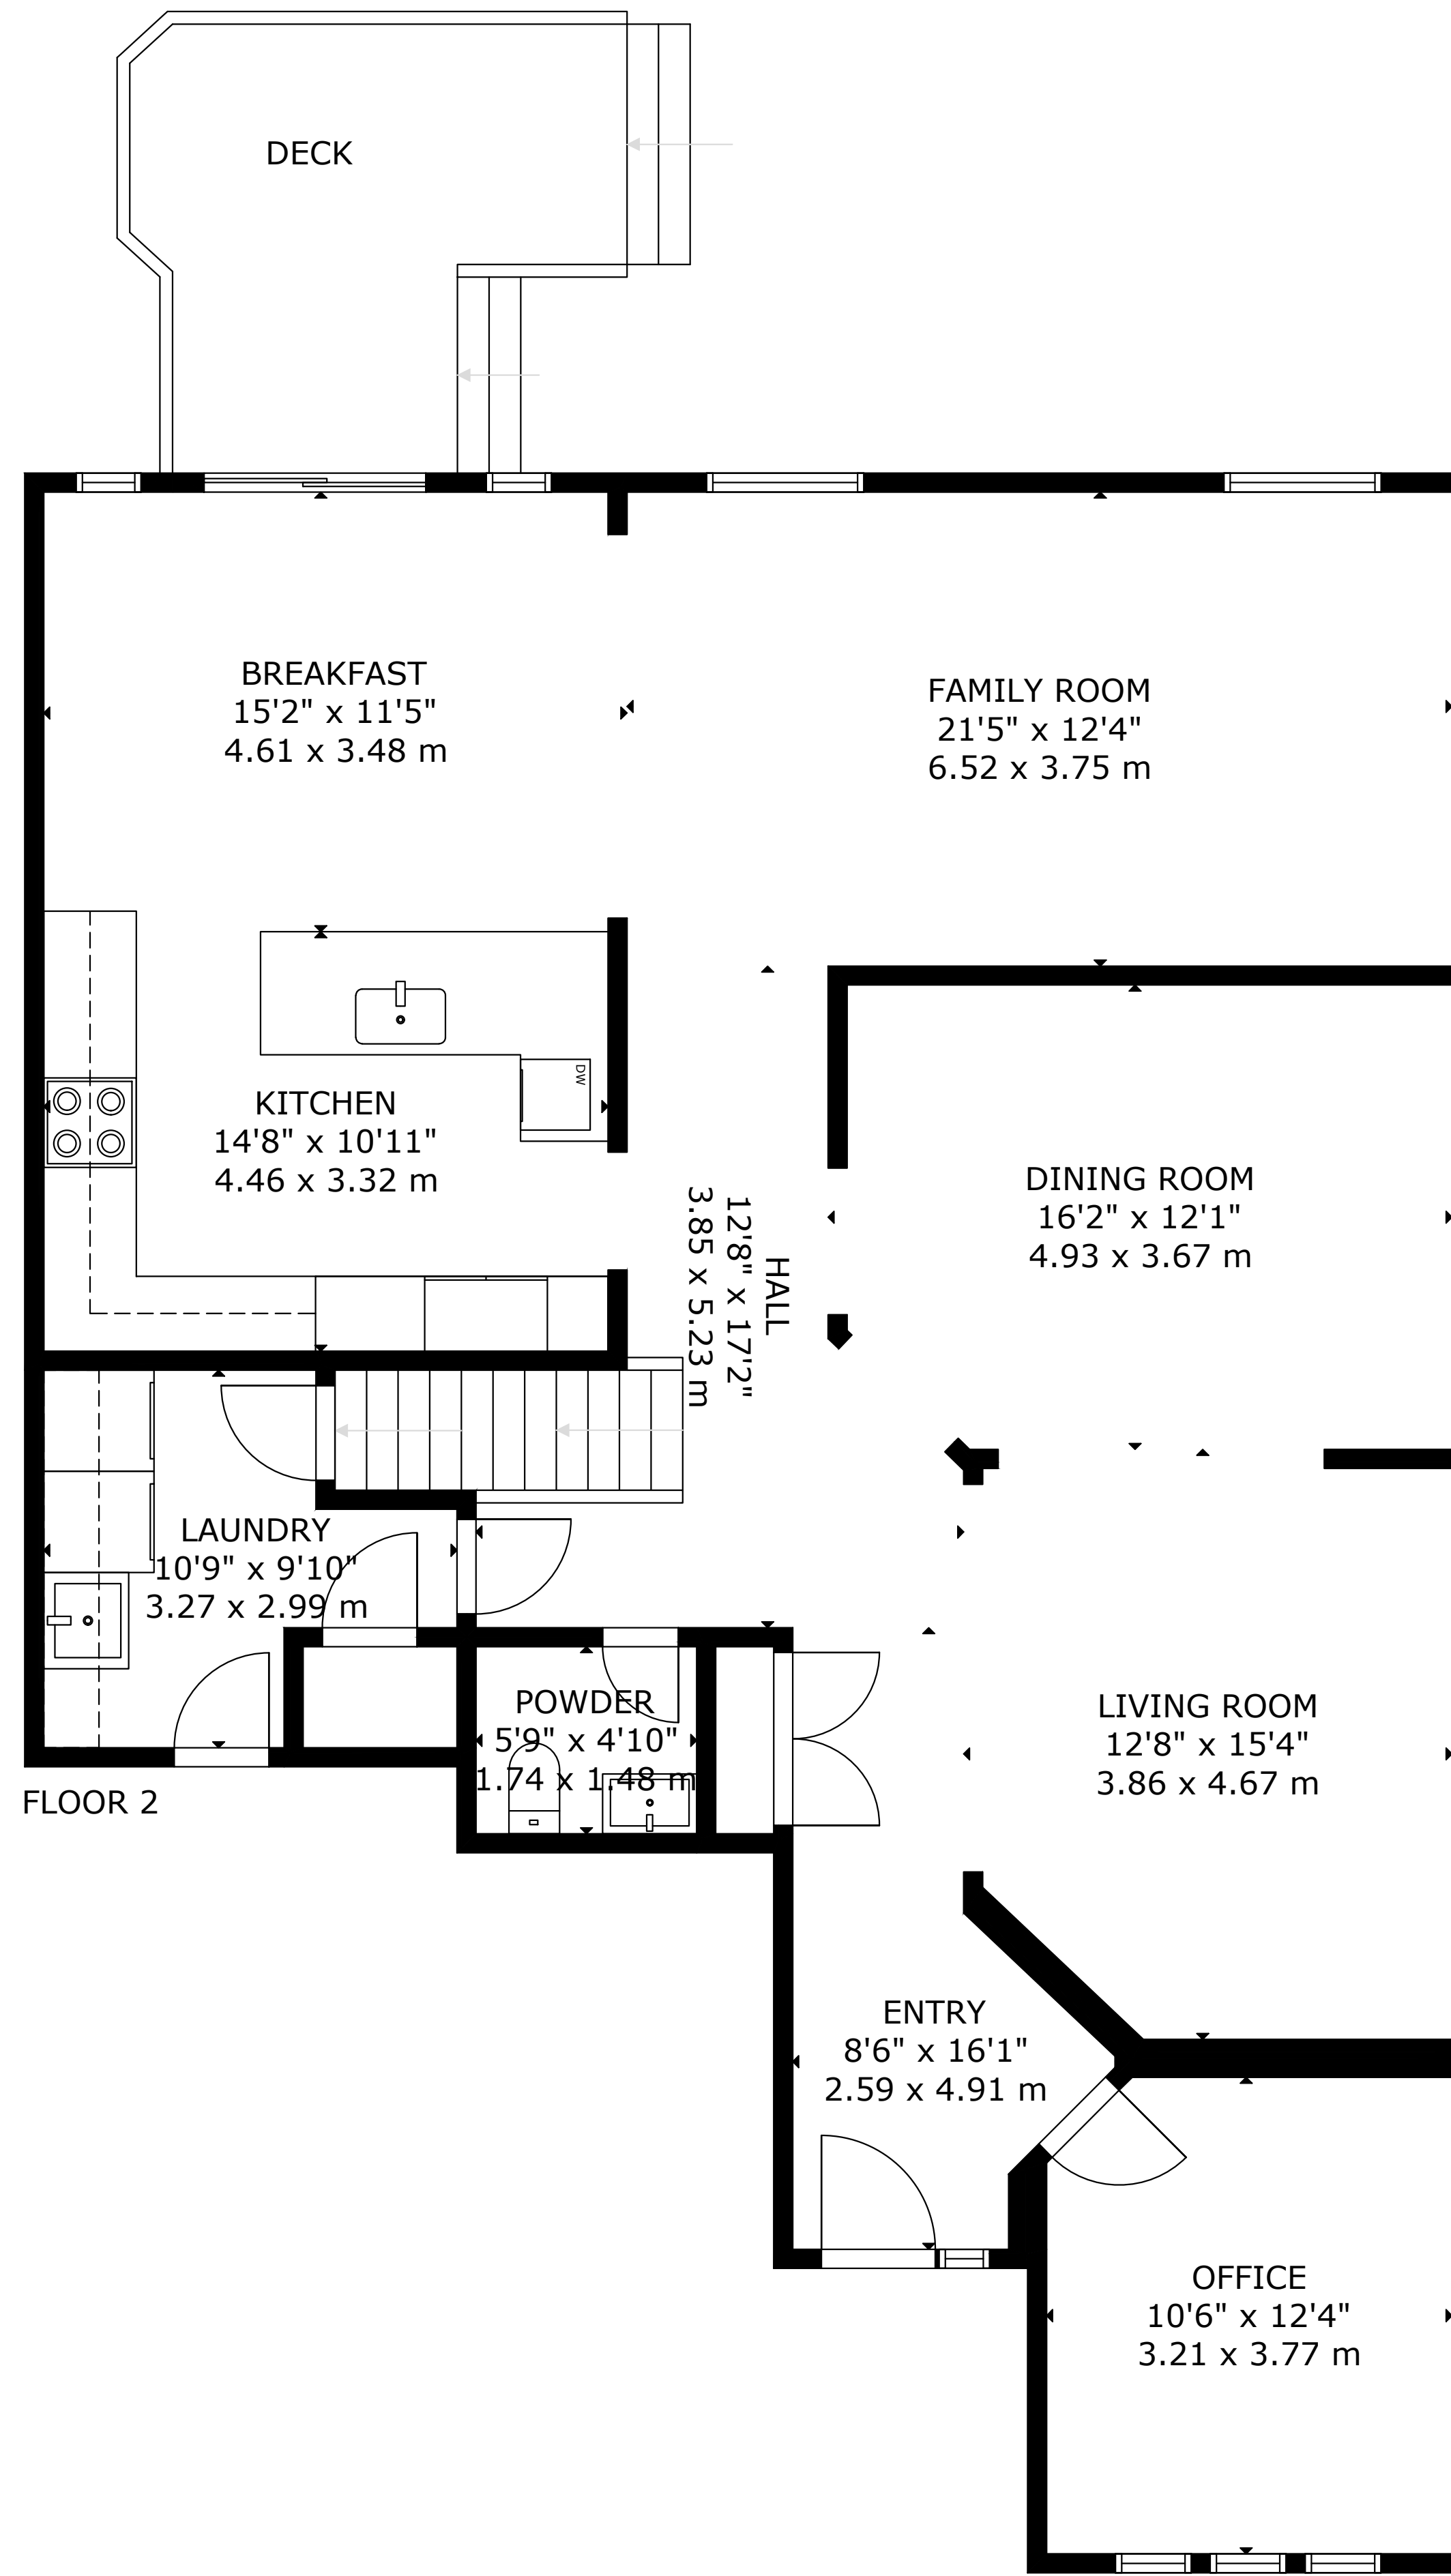

12 Frontier Dr, Richmond Hill, ON L4C 0M2, Canada

GROSS INTERNAL AREA
 TOTAL: 434 m²/4,666 sq.ft
 FLOOR 1: 140 m²/1,502 sq.ft, FLOOR 2: 141 m²/1,514 sq.ft, FLOOR 3: 153 m²/1,650 sq.ft
 SIZE AND DIMENSIONS ARE APPROXIMATE, ACTUAL MAY VARY