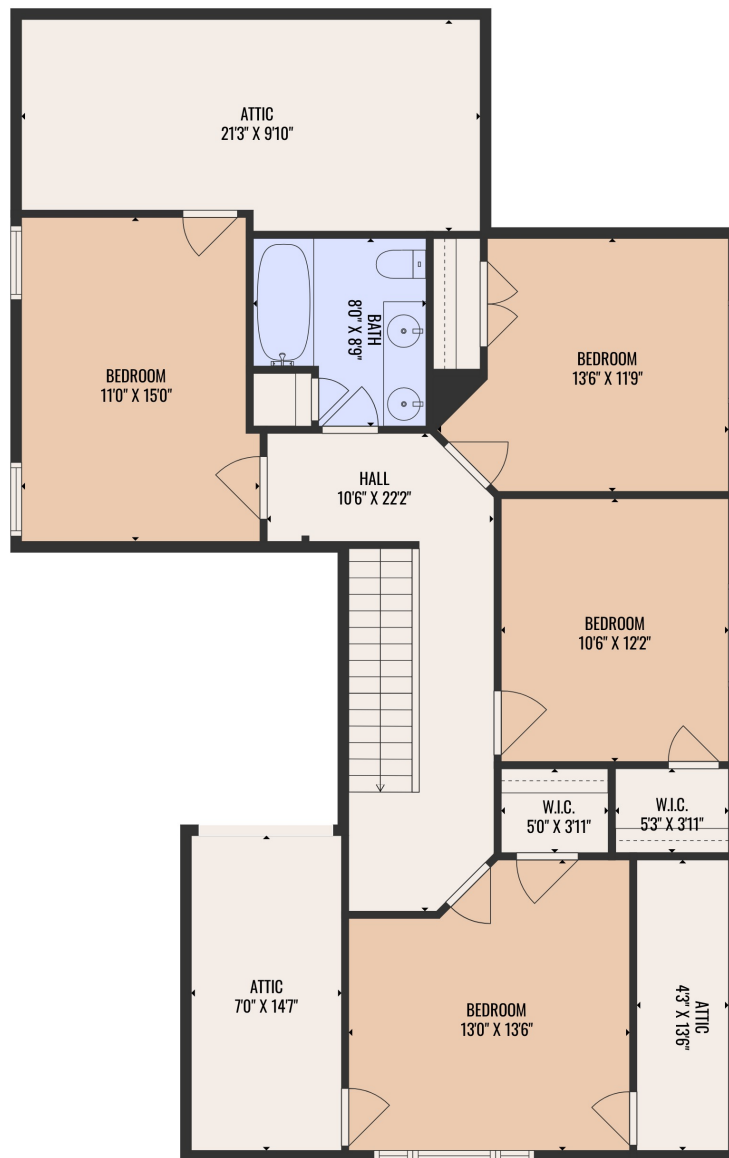

FLOOR 1

FLOOR 2

Estimated areas

GLA FLOOR 1: 1374 sq. ft, excluded 748 sq. ft  
 GLA FLOOR 2: 973 sq. ft, excluded 401 sq. ft  
 Total GLA 2347 sq. ft, total scanned area 3496 sq. ft

COMPLIES WITH ANSI STANDARDS. APPROXIMATE DIMENSIONS. DRAWING NOT TO SCALE.

**Estimated areas**

GLA FLOOR 1: 1374 sq. ft, excluded 748 sq. ft  
 GLA FLOOR 2: 973 sq. ft, excluded 401 sq. ft  
 Total GLA 2347 sq. ft, total scanned area 3496 sq. ft

COMPLIES WITH ANSI STANDARDS. APPROXIMATE DIMENSIONS. DRAWING NOT TO SCALE.

### Estimated areas

GLA FLOOR 1: 1374 sq. ft, excluded 748 sq. ft  
 GLA FLOOR 2: 973 sq. ft, excluded 401 sq. ft  
 Total GLA 2347 sq. ft, total scanned area 3496 sq. ft

COMPLIES WITH ANSI STANDARDS. APPROXIMATE DIMENSIONS. DRAWING NOT TO SCALE.