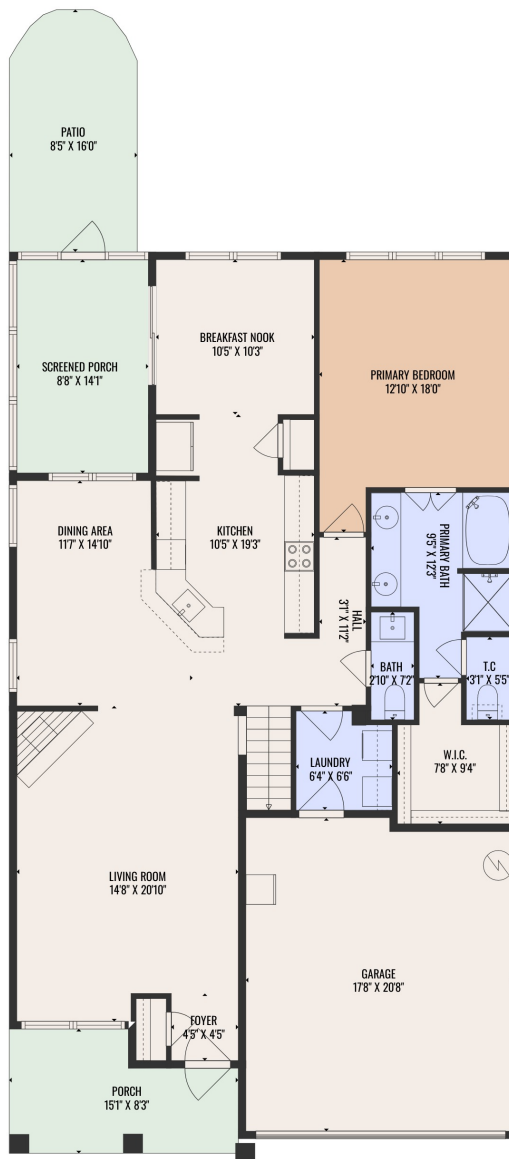

FLOOR 1

FLOOR 2

Estimated areas

GLA FLOOR 1: 1374 sq. ft, excluded 748 sq. ft  
 GLA FLOOR 2: 973 sq. ft, excluded 401 sq. ft  
 Total GLA 2347 sq. ft, total scanned area 3496 sq. ft

COMPLIES WITH ANSI STANDARDS. APPROXIMATE DIMENSIONS. DRAWING NOT TO SCALE.

**Estimated areas**

GLA FLOOR 1: 1374 sq. ft, excluded 748 sq. ft  
 GLA FLOOR 2: 973 sq. ft, excluded 401 sq. ft  
 Total GLA 2347 sq. ft, total scanned area 3496 sq. ft

COMPLIES WITH ANSI STANDARDS. APPROXIMATE DIMENSIONS. DRAWING NOT TO SCALE.

### Estimated areas

GLA FLOOR 1: 1374 sq. ft, excluded 748 sq. ft  
 GLA FLOOR 2: 973 sq. ft, excluded 401 sq. ft  
 Total GLA 2347 sq. ft, total scanned area 3496 sq. ft

COMPLIES WITH ANSI STANDARDS. APPROXIMATE DIMENSIONS. DRAWING NOT TO SCALE.