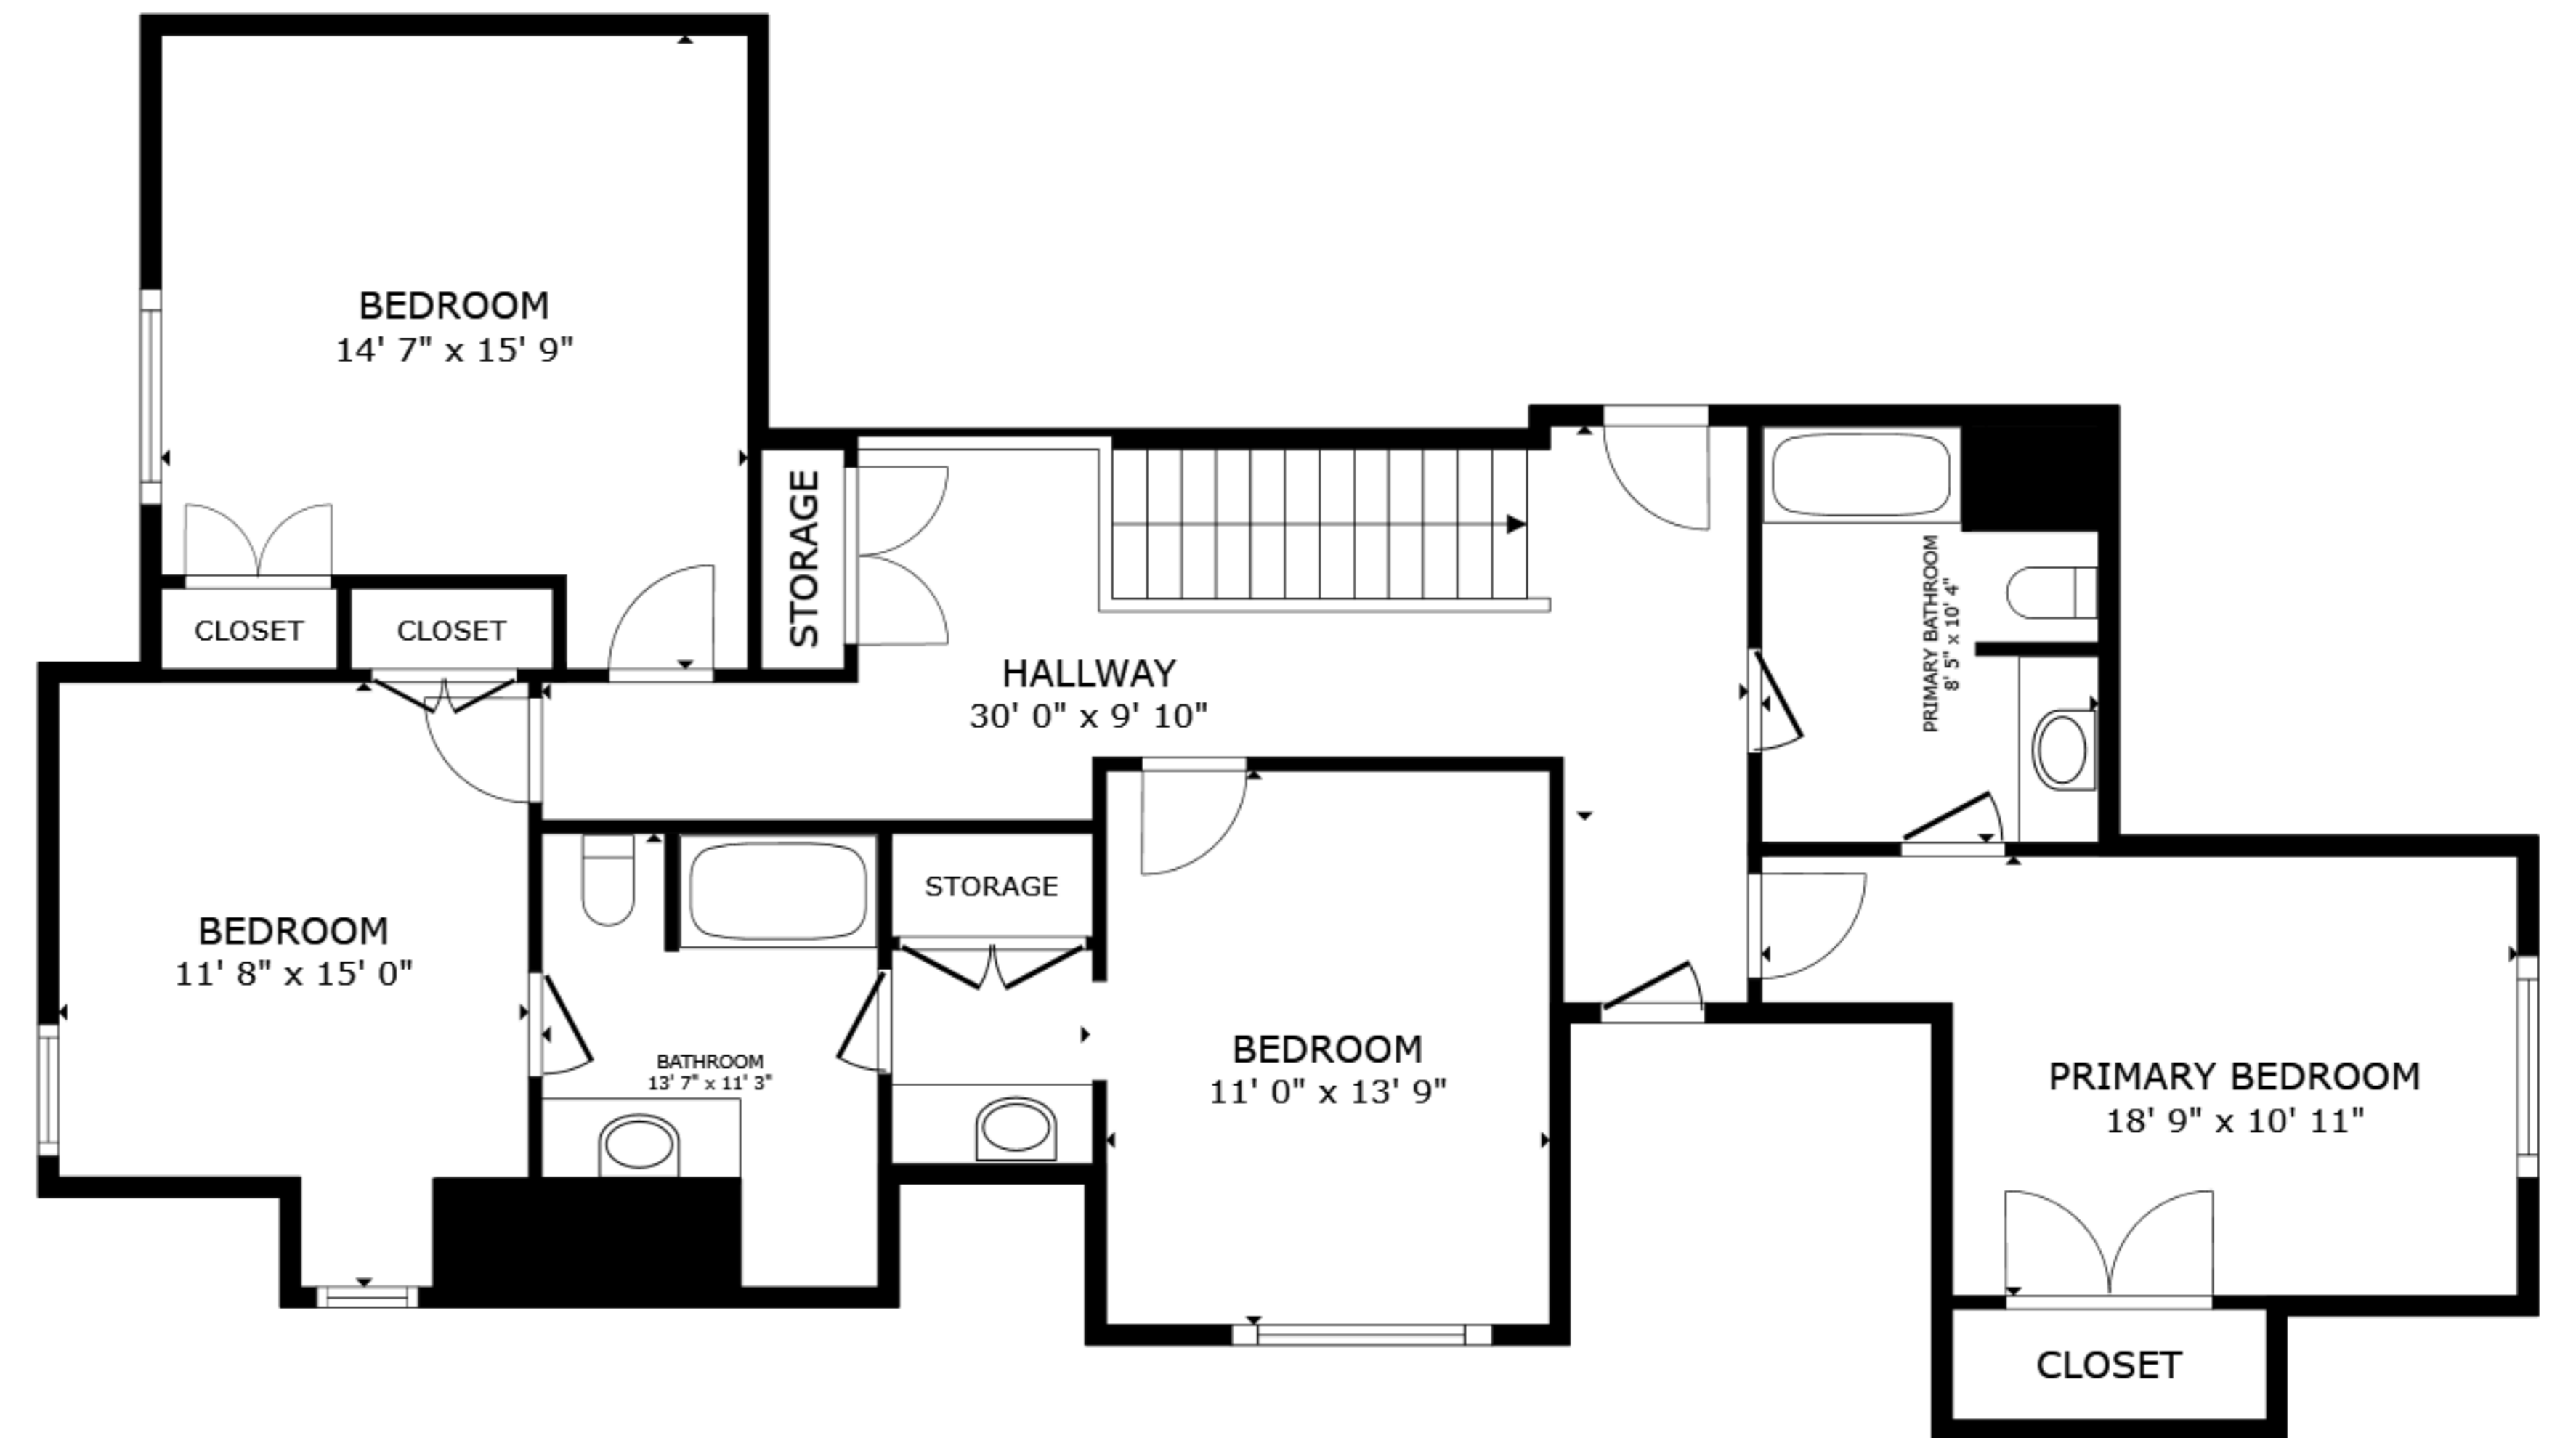

FLOOR 1

FLOOR 2

GROSS INTERNAL AREA
 FLOOR 1 2,501 sq.ft. FLOOR 2 1,243 sq.ft.
 TOTAL : 3,744 sq.ft.

SIZES AND DIMENSIONS ARE APPROXIMATE, ACTUAL MAY VARY.