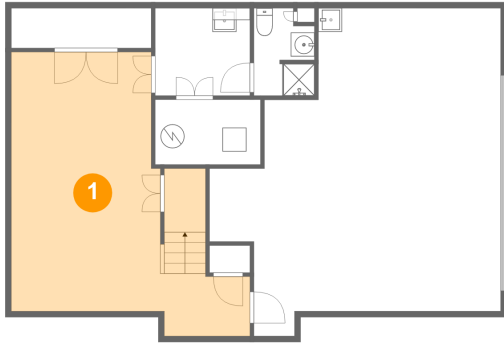

417 Pine Valley Drive, Bridgeville, Pennsylvania
15017, United States

1 Floor 1 - Recreation Room

Dimensions: 20'1" x 21'9"
Area: 335 sq. ft
Counted as living area: Yes

Heated: Yes
Finished: Yes
Enclosed: Yes
Contiguous: Yes
Permitted: Yes
Wet space: No
Addition: No
Conversion: No