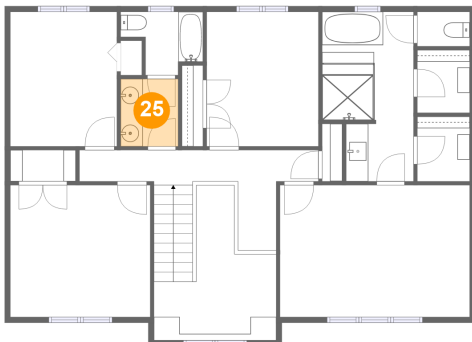

25 Floor 3 - Bath

Dimensions: 5'2" x 6'0"
Area: 31 sq. ft
Counted as living area: Yes

Heated: Yes
Finished: Yes
Enclosed: Yes
Contiguous: Yes
Permitted: Yes
Wet space: Yes
Addition: No
Conversion: No