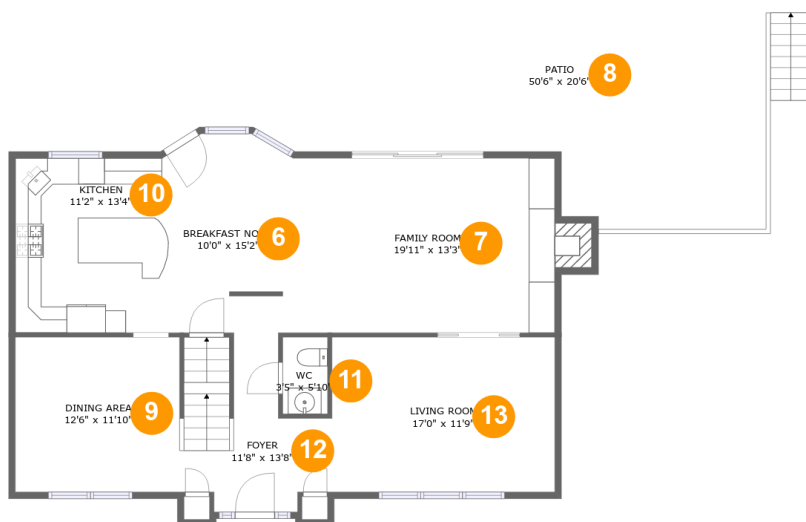

 **4,254** Total sqft

417 Pine Valley Drive, Bridgeville, Pennsylvania
15017, United States

Room dimensions

Floor 1

Total sqft: 1140 Living area: 543

#		Dimensions	sqft	Counted as living area
1	Recreation Room	20'1" x 21'9"	335 sq. ft	Yes
2	Bath	5'1" x 7'4"	34 sq. ft	Yes
3	Laundry	8'0" x 7'4"	59 sq. ft	Yes
4	Garage	24'6" x 25'5"	512 sq. ft	No
5	Electrical Room	8'10" x 5'5"	48 sq. ft	No

417 Pine Valley Drive, Bridgeville, Pennsylvania
15017, United States

Room dimensions

Floor 2

Total sqft: 1895 Living area: 1151

#		Dimensions	sqft	Counted as living area
6	Breakfast Nook	10'0" x 15'2"	146 sq. ft	Yes
7	Family Room	19'11" x 13'3"	276 sq. ft	Yes
8	Patio	50'6" x 20'6"	731 sq. ft	No
9	Dining Area	12'6" x 11'10"	148 sq. ft	Yes
10	Kitchen	11'2" x 13'4"	149 sq. ft	Yes
11	WC	3'5" x 5'10"	20 sq. ft	Yes
12	Foyer	11'8" x 13'8"	119 sq. ft	Yes
13	Living Room	17'0" x 11'9"	201 sq. ft	Yes

417 Pine Valley Drive, Bridgeville, Pennsylvania 15017, United States

Room dimensions

Floor 3

Total sqft: 1219 Living area: 1115

#		Dimensions	sqft	Counted as living area
14	W.I.C.	4'8" x 5'7"	26 sq. ft	Yes
15	Bath	7'5" x 5'8"	32 sq. ft	Yes
16	Hall	21'5" x 9'0"	120 sq. ft	Yes
17	Bedroom	12'6" x 11'10"	148 sq. ft	Yes
18	Open To Below	11'0" x 13'11"	96 sq. ft	No
19	Primary Bedroom	17'0" x 11'9"	201 sq. ft	Yes
20	WC	4'8" x 3'1"	15 sq. ft	Yes
21	Bedroom	10'0" x 12'1"	121 sq. ft	Yes
22	Bedroom	9'7" x 12'1"	115 sq. ft	Yes
23	Primary Bath	8'2" x 15'2"	112 sq. ft	Yes
24	W.I.C.	4'8" x 5'10"	27 sq. ft	Yes