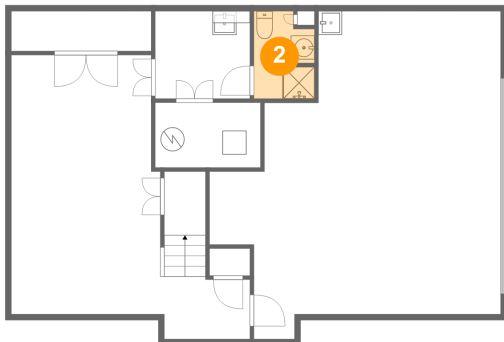

2 Floor 1 - Bath

Dimensions: 5'1" x 7'4"
Area: 34 sq. ft
Counted as living area: Yes

Heated: Yes
Finished: Yes
Enclosed: Yes
Contiguous: Yes
Permitted: Yes
Wet space: Yes
Addition: No
Conversion: No