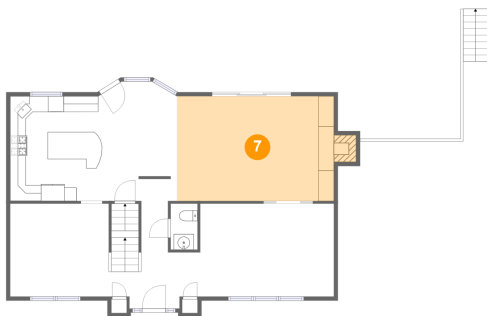

Dimensions: 8'10" x 5'5"
Area: 48 sq. ft
Counted as living area: No

Heated: No
Finished: No
Enclosed: Yes
Contiguous: Yes
Permitted: Yes
Wet space: No
Addition: No
Conversion: No

417 Pine Valley Drive, Bridgeville, Pennsylvania
15017, United States

6 Floor 2 - Breakfast Nook

Dimensions: 10'0" x 15'2"
Area: 146 sq. ft
Counted as living area: Yes

Heated: Yes
Finished: Yes
Enclosed: Yes
Contiguous: Yes
Permitted: Yes
Wet space: No
Addition: No
Conversion: No

7 Floor 2 - Family Room

Dimensions: 19'11" x 13'3"
Area: 276 sq. ft
Counted as living area: Yes

Heated: Yes
Finished: Yes
Enclosed: Yes
Contiguous: Yes
Permitted: Yes
Wet space: No
Addition: No
Conversion: No