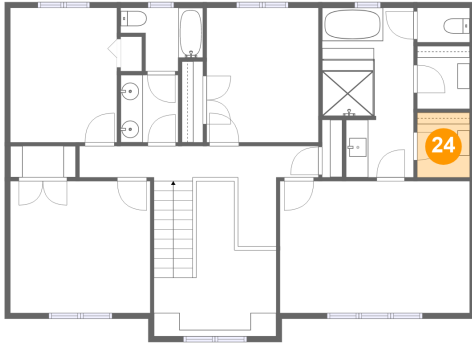

417 Pine Valley Drive, Bridgeville, Pennsylvania
15017, United States

24 Floor 3 - W.I.C.

Dimensions: 4'8" x 5'10"
Area: 27 sq. ft
Counted as living area: Yes

Heated: Yes
Finished: Yes
Enclosed: Yes
Contiguous: Yes
Permitted: Yes
Wet space: No
Addition: No
Conversion: No