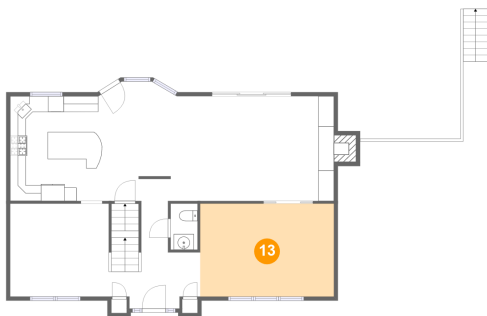

10 Floor 2 - Kitchen

Dimensions: 11'2" x 13'4"
Area: 149 sq. ft
Counted as living area: Yes

Heated: Yes
Finished: Yes
Enclosed: Yes
Contiguous: Yes
Permitted: Yes
Wet space: No
Addition: No
Conversion: No

11 Floor 2 - WC

Dimensions: 3'5" x 5'10"
Area: 20 sq. ft
Counted as living area: Yes

Heated: Yes
Finished: Yes
Enclosed: Yes
Contiguous: Yes
Permitted: Yes
Wet space: Yes
Addition: No
Conversion: No

417 Pine Valley Drive, Bridgeville, Pennsylvania
15017, United States

12 Floor 2 - Foyer

Dimensions: 11'8" x 13'8"
Area: 119 sq. ft
Counted as living area: Yes

Heated: Yes
Finished: Yes
Enclosed: Yes
Contiguous: Yes
Permitted: Yes
Wet space: No
Addition: No
Conversion: No

13 Floor 2 - Living Room

Dimensions: 17'0" x 11'9"
Area: 201 sq. ft
Counted as living area: Yes

Heated: Yes
Finished: Yes
Enclosed: Yes
Contiguous: Yes
Permitted: Yes
Wet space: No
Addition: No
Conversion: No