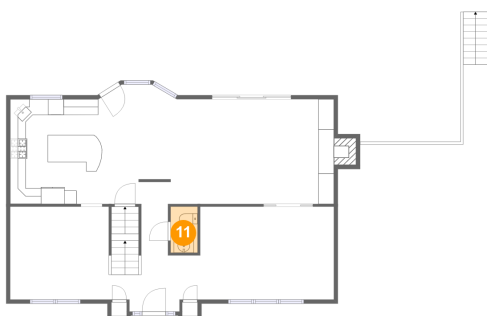

11 Floor 2 - WC

Dimensions: 3'5" x 5'10"
Area: 20 sq. ft
Counted as living area: Yes

Heated: Yes
Finished: Yes
Enclosed: Yes
Contiguous: Yes
Permitted: Yes
Wet space: Yes
Addition: No
Conversion: No