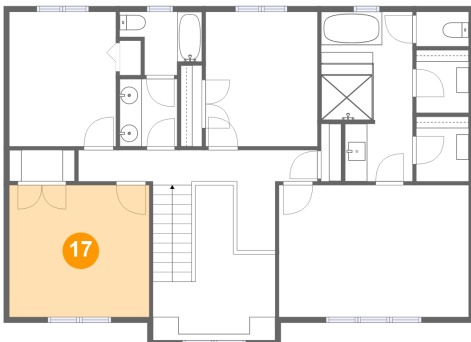

17 Floor 3 - Bedroom

Dimensions: 12'6" x 11'10"
Area: 148 sq. ft
Counted as living area: Yes

Heated: Yes
Finished: Yes
Enclosed: Yes
Contiguous: Yes
Permitted: Yes
Wet space: No
Addition: No
Conversion: No