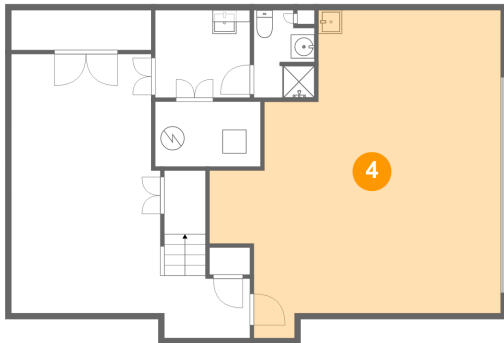

4 Floor 1 - Garage

Dimensions: 24'6" x 25'5"
Area: 512 sq. ft
Counted as living area: No

Heated: No
Finished: No
Enclosed: Yes
Contiguous: Yes
Permitted: Yes
Wet space: No
Addition: No
Conversion: No