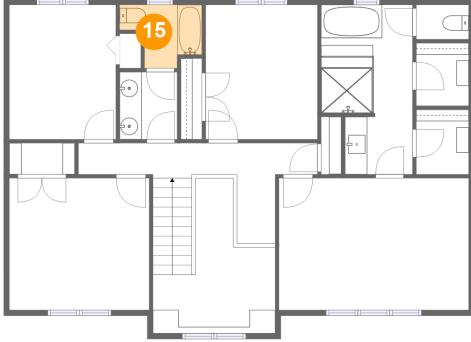

417 Pine Valley Drive, Bridgeville, Pennsylvania
15017, United States

15 Floor 3 - Bath

Dimensions: 7'5" x 5'8"
Area: 32 sq. ft
Counted as living area: Yes

Heated: Yes
Finished: Yes
Enclosed: Yes
Contiguous: Yes
Permitted: Yes
Wet space: Yes
Addition: No
Conversion: No