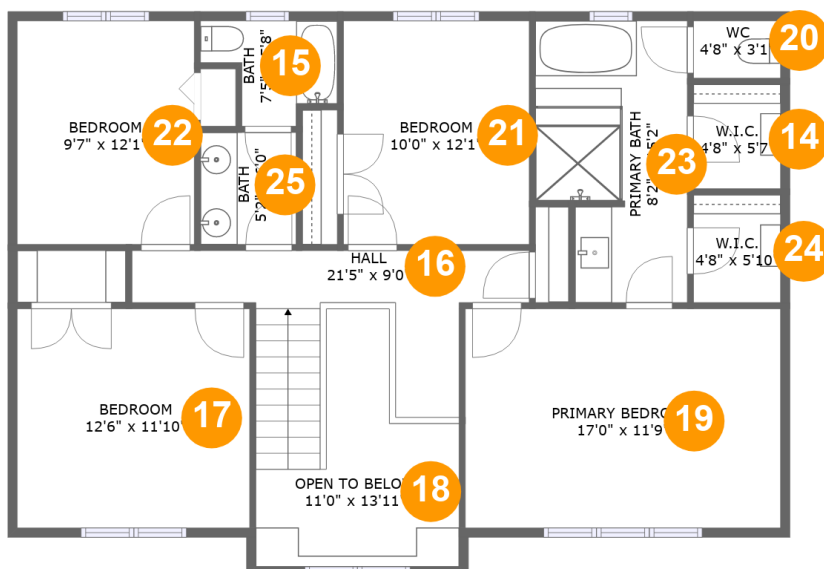

 **4,254** Total sqft

417 Pine Valley Drive, Bridgeville, Pennsylvania
15017, United States

Room dimensions

Floor 1

Total sqft: 1140 Living area: 543

#		Dimensions	sqft	Counted as living area
1	Recreation Room	20'1" x 21'9"	335 sq. ft	Yes
2	Bath	5'1" x 7'4"	34 sq. ft	Yes
3	Laundry	8'0" x 7'4"	59 sq. ft	Yes
4	Garage	24'6" x 25'5"	512 sq. ft	No
5	Electrical Room	8'10" x 5'5"	48 sq. ft	No

417 Pine Valley Drive, Bridgeville, Pennsylvania
15017, United States

Room dimensions

Floor 2

Total sqft: 1895 Living area: 1151

#		Dimensions	sqft	Counted as living area
6	Breakfast Nook	10'0" x 15'2"	146 sq. ft	Yes
7	Family Room	19'11" x 13'3"	276 sq. ft	Yes
8	Patio	50'6" x 20'6"	731 sq. ft	No
9	Dining Area	12'6" x 11'10"	148 sq. ft	Yes
10	Kitchen	11'2" x 13'4"	149 sq. ft	Yes
11	WC	3'5" x 5'10"	20 sq. ft	Yes
12	Foyer	11'8" x 13'8"	119 sq. ft	Yes
13	Living Room	17'0" x 11'9"	201 sq. ft	Yes

417 Pine Valley Drive, Bridgeville, Pennsylvania 15017, United States

Room dimensions

Floor 3

Total sqft: 1219 Living area: 1115

#		Dimensions	sqft	Counted as living area
14	W.I.C.	4'8" x 5'7"	26 sq. ft	Yes
15	Bath	7'5" x 5'8"	32 sq. ft	Yes
16	Hall	21'5" x 9'0"	120 sq. ft	Yes
17	Bedroom	12'6" x 11'10"	148 sq. ft	Yes
18	Open To Below	11'0" x 13'11"	96 sq. ft	No
19	Primary Bedroom	17'0" x 11'9"	201 sq. ft	Yes
20	WC	4'8" x 3'1"	15 sq. ft	Yes
21	Bedroom	10'0" x 12'1"	121 sq. ft	Yes
22	Bedroom	9'7" x 12'1"	115 sq. ft	Yes
23	Primary Bath	8'2" x 15'2"	112 sq. ft	Yes
24	W.I.C.	4'8" x 5'10"	27 sq. ft	Yes

7 Floor 2 - Family Room

Dimensions: 19'11" x 13'3"
Area: 276 sq. ft
Counted as living area: Yes

Heated: Yes
Finished: Yes
Enclosed: Yes
Contiguous: Yes
Permitted: Yes
Wet space: No
Addition: No
Conversion: No