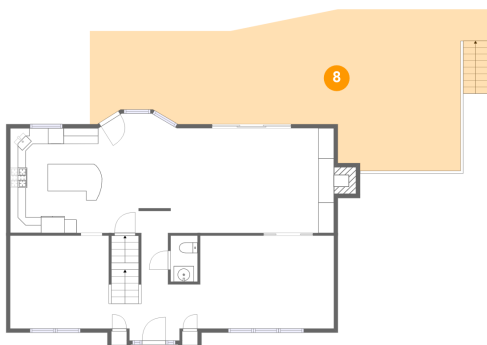

6 Floor 2 - Breakfast Nook

Dimensions: 10'0" x 15'2"
Area: 146 sq. ft
Counted as living area: Yes

Heated: Yes
Finished: Yes
Enclosed: Yes
Contiguous: Yes
Permitted: Yes
Wet space: No
Addition: No
Conversion: No

7 Floor 2 - Family Room

Dimensions: 19'11" x 13'3"
Area: 276 sq. ft
Counted as living area: Yes

Heated: Yes
Finished: Yes
Enclosed: Yes
Contiguous: Yes
Permitted: Yes
Wet space: No
Addition: No
Conversion: No

8 Floor 2 - Patio

Dimensions: 50'6" x 20'6"
Area: 731 sq. ft
Counted as living area: No

Heated: No
Finished: Yes
Enclosed: No
Contiguous: Yes
Permitted: Yes
Wet space: No
Addition: No
Conversion: No

417 Pine Valley Drive, Bridgeville, Pennsylvania
15017, United States