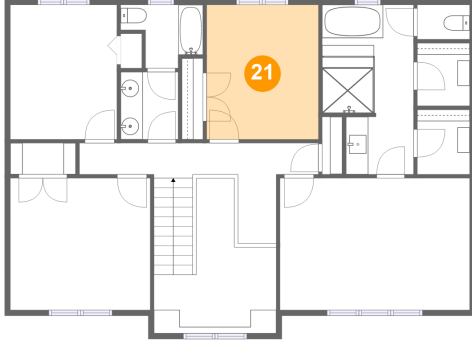

417 Pine Valley Drive, Bridgeville, Pennsylvania
15017, United States

21 Floor 3 - Bedroom

Dimensions: 10'0" x 12'1"
Area: 121 sq. ft
Counted as living area: Yes

Heated: Yes
Finished: Yes
Enclosed: Yes
Contiguous: Yes
Permitted: Yes
Wet space: No
Addition: No
Conversion: No