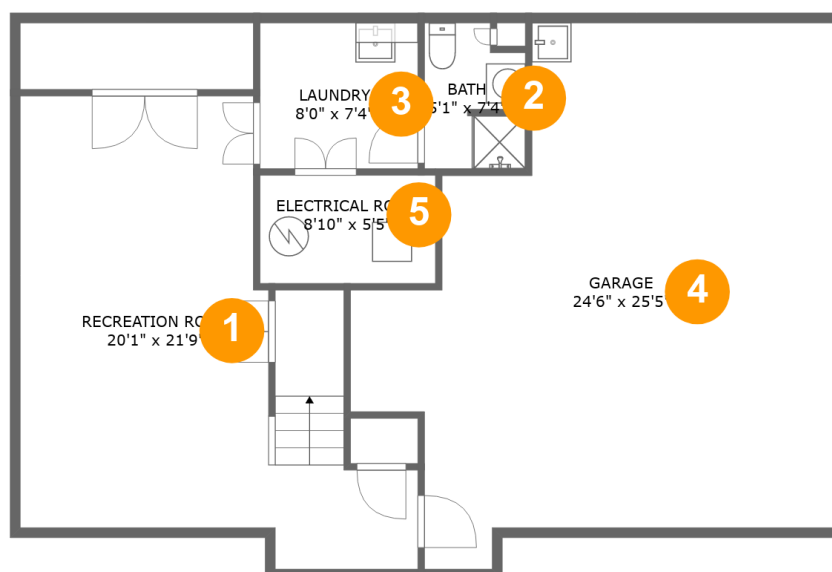

417 Pine Valley Drive, Bridgeville, Pennsylvania 15017, United States

Property summary

 **1** Garages

 **4** Bedrooms

 **3** Bathrooms

 **1** Half baths

 **3** Floors

 **2,809** Gross living area sqft

 **4,254** Total sqft

417 Pine Valley Drive, Bridgeville, Pennsylvania
15017, United States

Room dimensions

Floor 1

Total sqft: 1140 Living area: 543

#		Dimensions	sqft	Counted as living area
1	Recreation Room	20'1" x 21'9"	335 sq. ft	Yes
2	Bath	5'1" x 7'4"	34 sq. ft	Yes
3	Laundry	8'0" x 7'4"	59 sq. ft	Yes
4	Garage	24'6" x 25'5"	512 sq. ft	No
5	Electrical Room	8'10" x 5'5"	48 sq. ft	No