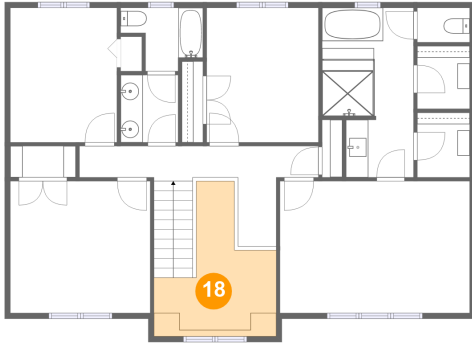

417 Pine Valley Drive, Bridgeville, Pennsylvania
15017, United States

18 Floor 3 - Open To Below

Dimensions: 11'0" x 13'11"
Area: 96 sq. ft
Counted as living area: No

Heated: No
Finished: No
Enclosed: No
Contiguous: Yes
Permitted: No
Wet space: No
Addition: No
Conversion: No