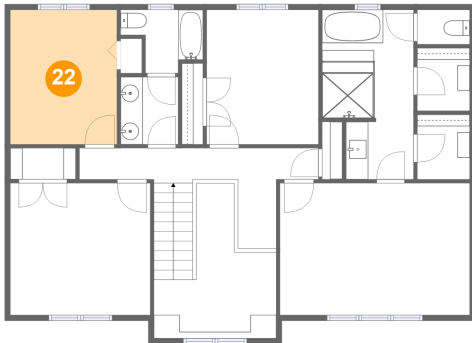

22 Floor 3 - Bedroom

Dimensions: 9'7" x 12'1"
Area: 115 sq. ft
Counted as living area: Yes

Heated: Yes
Finished: Yes
Enclosed: Yes
Contiguous: Yes
Permitted: Yes
Wet space: No
Addition: No
Conversion: No