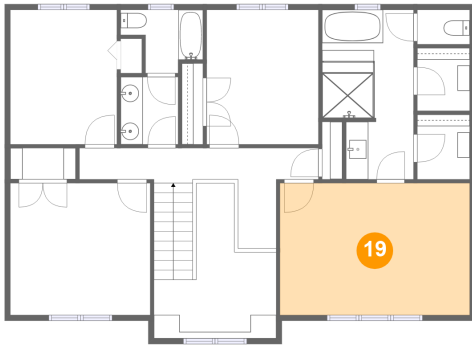

19 Floor 3 - Primary Bedroom

Dimensions: 17'0" x 11'9"
Area: 201 sq. ft
Counted as living area: Yes

Heated: Yes
Finished: Yes
Enclosed: Yes
Contiguous: Yes
Permitted: Yes
Wet space: No
Addition: No
Conversion: No