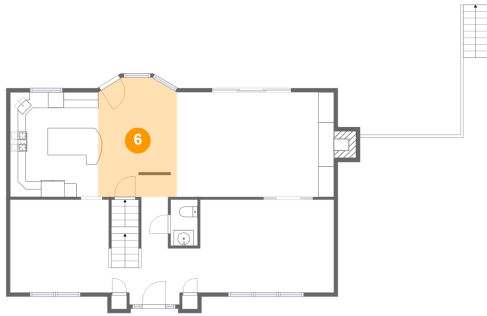

417 Pine Valley Drive, Bridgeville, Pennsylvania
15017, United States

6 Floor 2 - Breakfast Nook

Dimensions: 10'0" x 15'2"
Area: 146 sq. ft
Counted as living area: Yes

Heated: Yes
Finished: Yes
Enclosed: Yes
Contiguous: Yes
Permitted: Yes
Wet space: No
Addition: No
Conversion: No