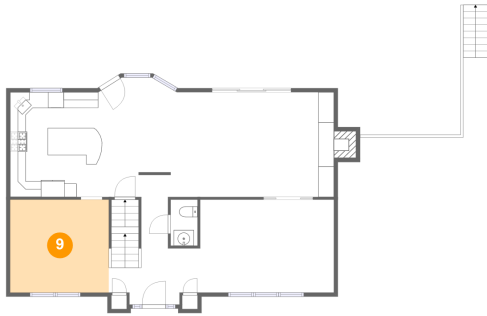

417 Pine Valley Drive, Bridgeville, Pennsylvania
15017, United States

9 Floor 2 - Dining Area

Dimensions: 12'6" x 11'10"
Area: 148 sq. ft
Counted as living area: Yes

Heated: Yes
Finished: Yes
Enclosed: Yes
Contiguous: Yes
Permitted: Yes
Wet space: No
Addition: No
Conversion: No