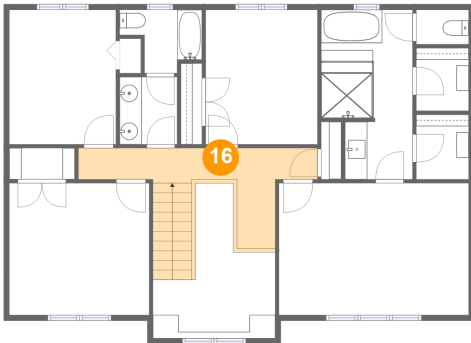

16 Floor 3 - Hall

Dimensions: 21'5" x 9'0"
Area: 120 sq. ft
Counted as living area: Yes

Heated: Yes
Finished: Yes
Enclosed: Yes
Contiguous: Yes
Permitted: Yes
Wet space: No
Addition: No
Conversion: No