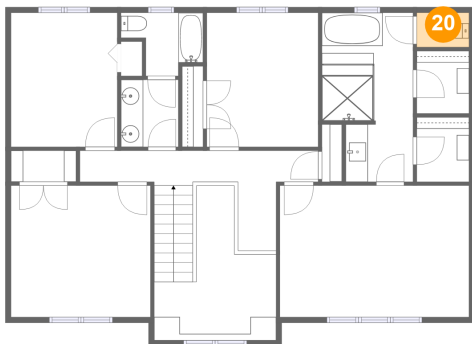

20 Floor 3 - WC

Dimensions: 4'8" x 3'1"
Area: 15 sq. ft
Counted as living area: Yes

Heated: Yes
Finished: Yes
Enclosed: Yes
Contiguous: Yes
Permitted: Yes
Wet space: Yes
Addition: No
Conversion: No