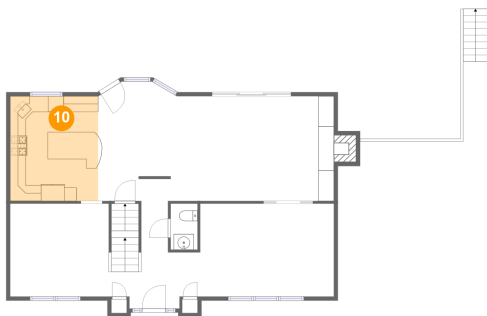

10 Floor 2 - Kitchen

Dimensions: 11'2" x 13'4"
Area: 149 sq. ft
Counted as living area: Yes

Heated: Yes
Finished: Yes
Enclosed: Yes
Contiguous: Yes
Permitted: Yes
Wet space: No
Addition: No
Conversion: No