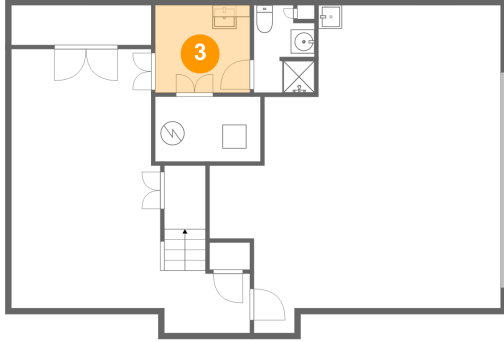

417 Pine Valley Drive, Bridgeville, Pennsylvania
15017, United States

3 Floor 1 - Laundry

Dimensions: 8'0" x 7'4"
Area: 59 sq. ft
Counted as living area: Yes

Heated: Yes
Finished: Yes
Enclosed: Yes
Contiguous: Yes
Permitted: Yes
Wet space: No
Addition: No
Conversion: No