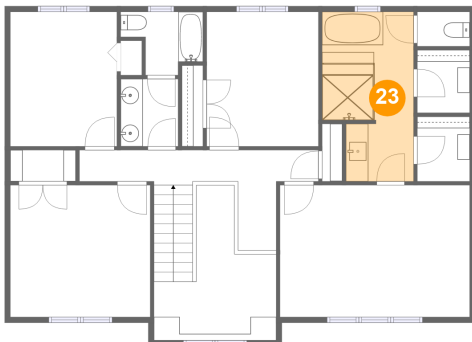

23 Floor 3 - Primary Bath

Dimensions: 8'2" x 15'2"
Area: 112 sq. ft
Counted as living area: Yes

Heated: Yes
Finished: Yes
Enclosed: Yes
Contiguous: Yes
Permitted: Yes
Wet space: Yes
Addition: No
Conversion: No