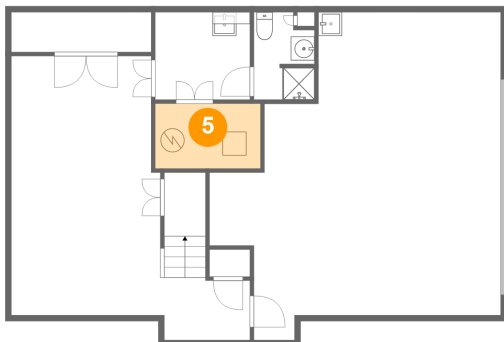

5 Floor 1 - Electrical Room

Dimensions: 8'10" x 5'5"
Area: 48 sq. ft
Counted as living area: No

Heated: No
Finished: No
Enclosed: Yes
Contiguous: Yes
Permitted: Yes
Wet space: No
Addition: No
Conversion: No