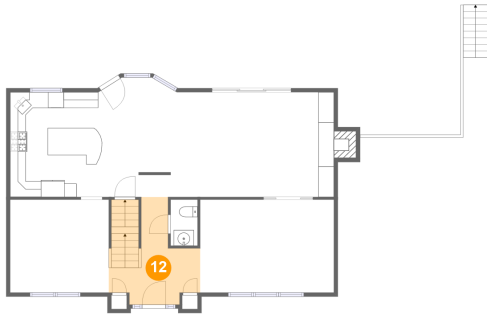

11 Floor 2 - WC

Dimensions: 3'5" x 5'10"
Area: 20 sq. ft
Counted as living area: Yes

Heated: Yes
Finished: Yes
Enclosed: Yes
Contiguous: Yes
Permitted: Yes
Wet space: Yes
Addition: No
Conversion: No

417 Pine Valley Drive, Bridgeville, Pennsylvania
15017, United States

12 Floor 2 - Foyer

Dimensions: 11'8" x 13'8"
Area: 119 sq. ft
Counted as living area: Yes

Heated: Yes
Finished: Yes
Enclosed: Yes
Contiguous: Yes
Permitted: Yes
Wet space: No
Addition: No
Conversion: No