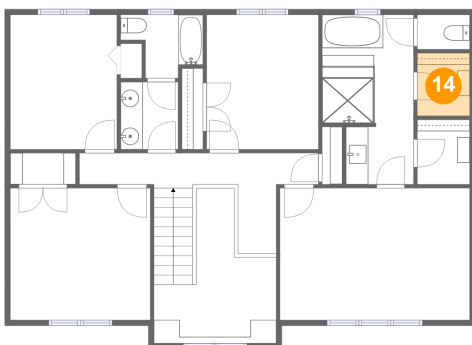

14 Floor 3 - W.I.C.

Dimensions: 4'8" x 5'7"
Area: 26 sq. ft
Counted as living area: Yes

Heated: Yes
Finished: Yes
Enclosed: Yes
Contiguous: Yes
Permitted: Yes
Wet space: No
Addition: No
Conversion: No