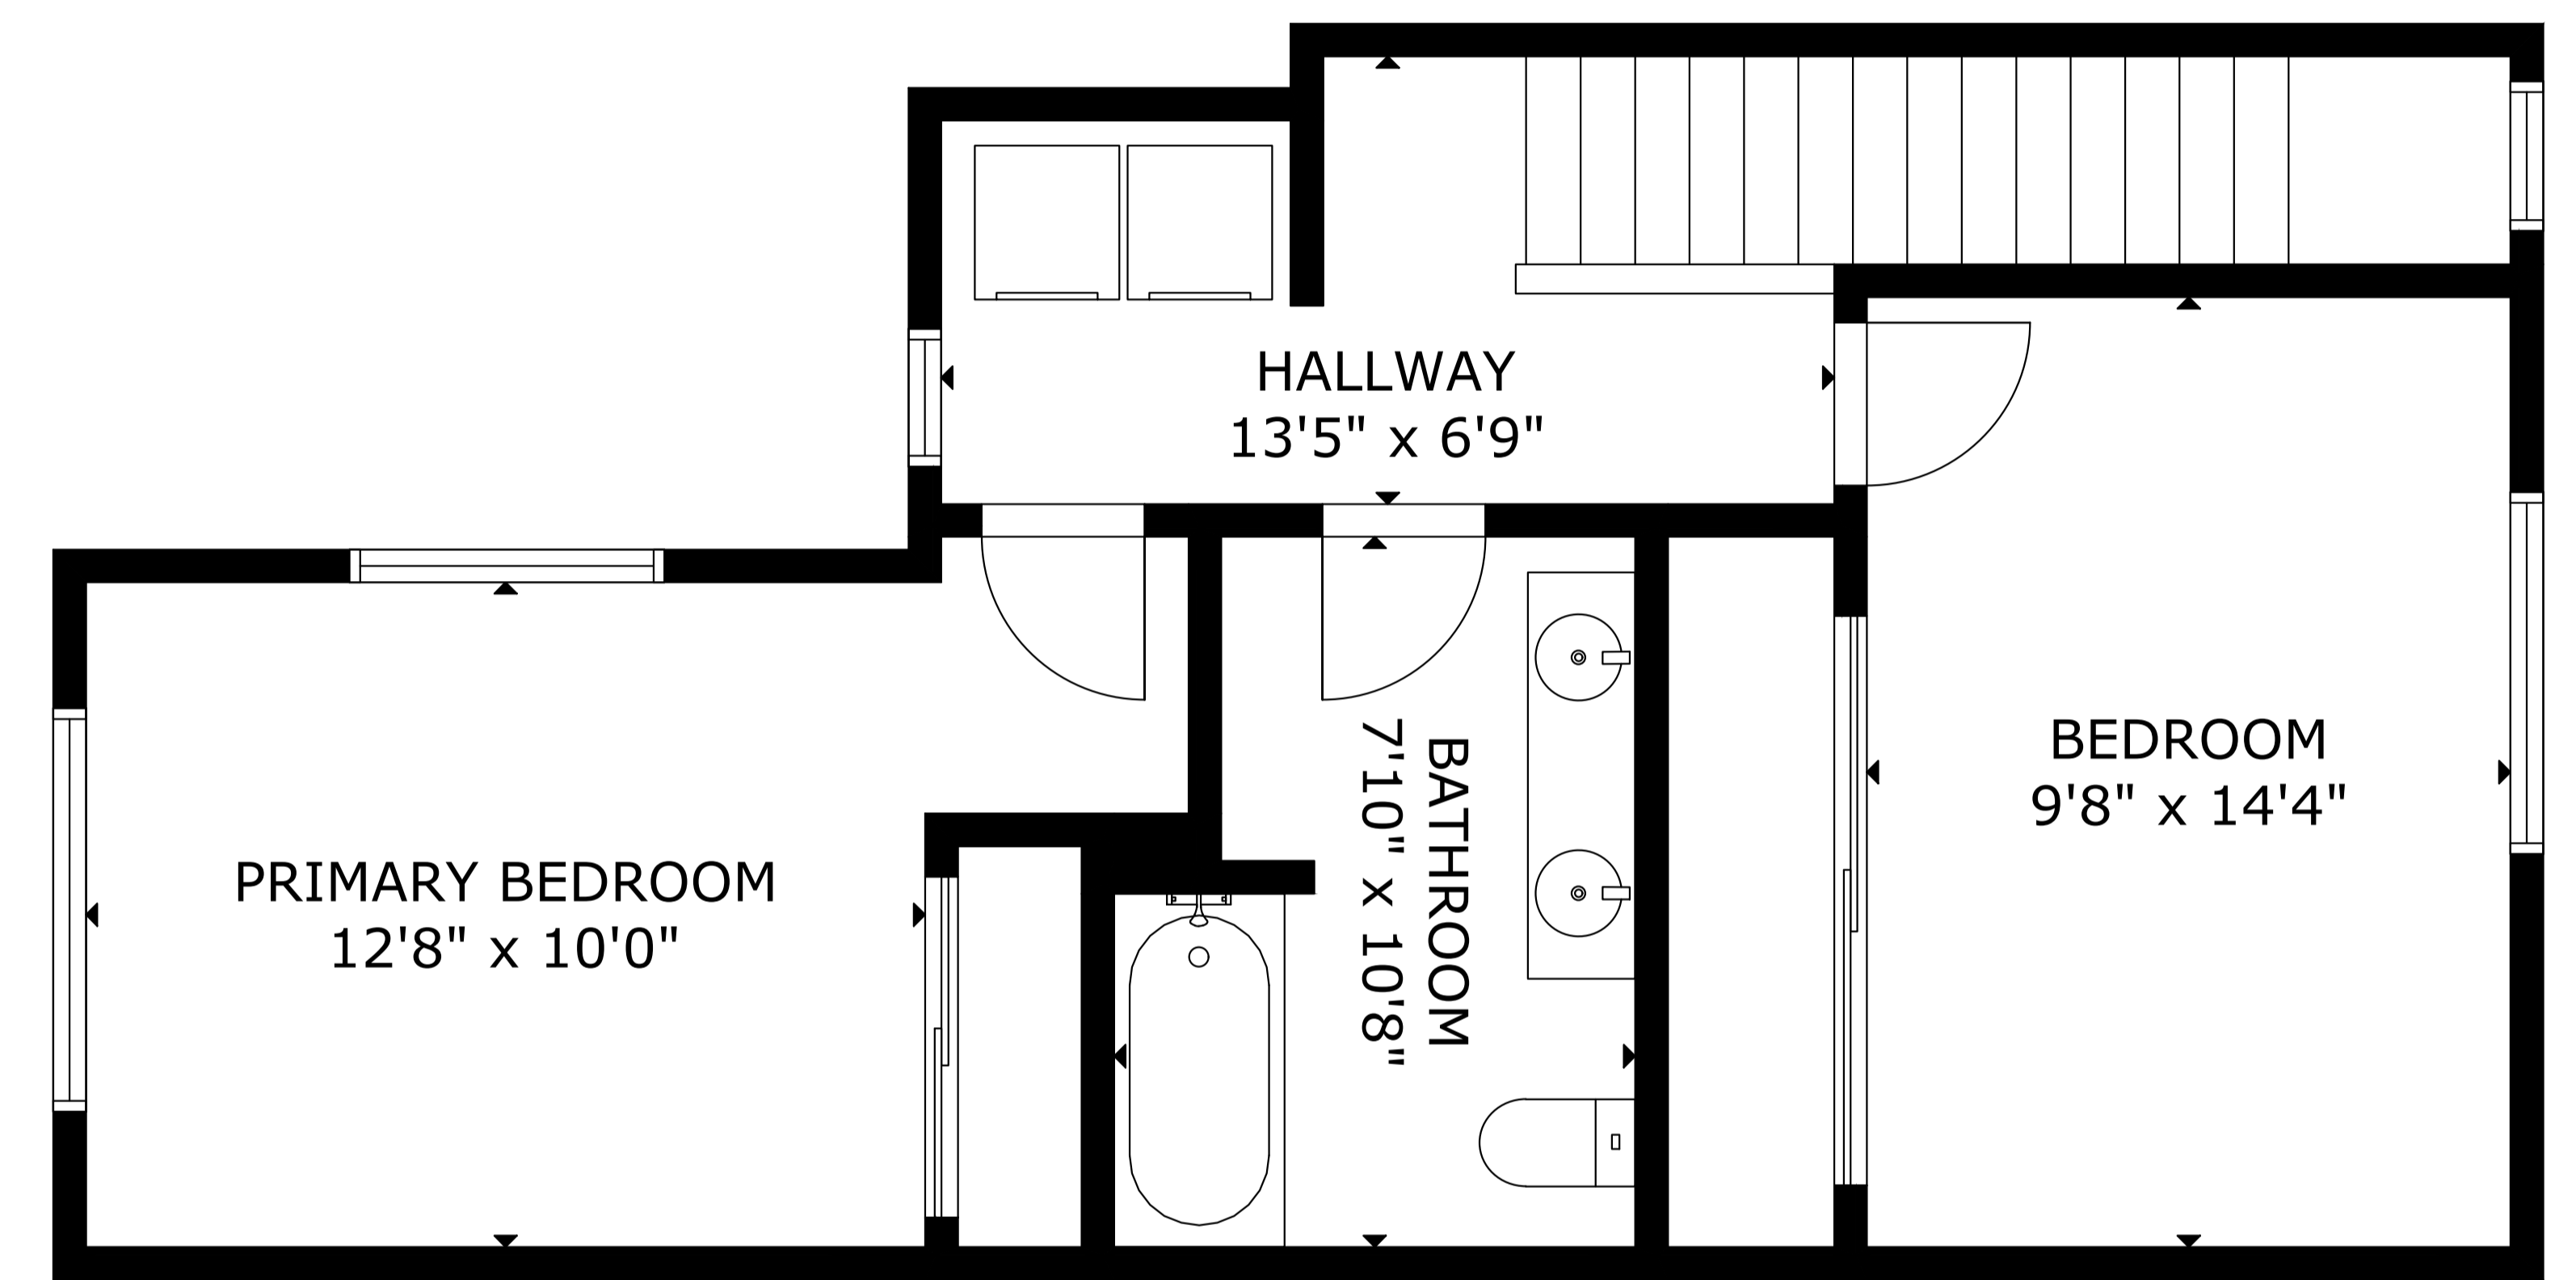

FLOOR 1

FLOOR 2

GROSS INTERNAL AREA  
 TOTAL: 1,076 sq ft  
 FLOOR 1: 529 sq ft, FLOOR 2: 547 sq ft  
 EXCLUDED AREAS: PATIO: 129 sq ft  
 SIZE AND DIMENSIONS ARE APPROXIMATE, ACTUAL MAY VARY