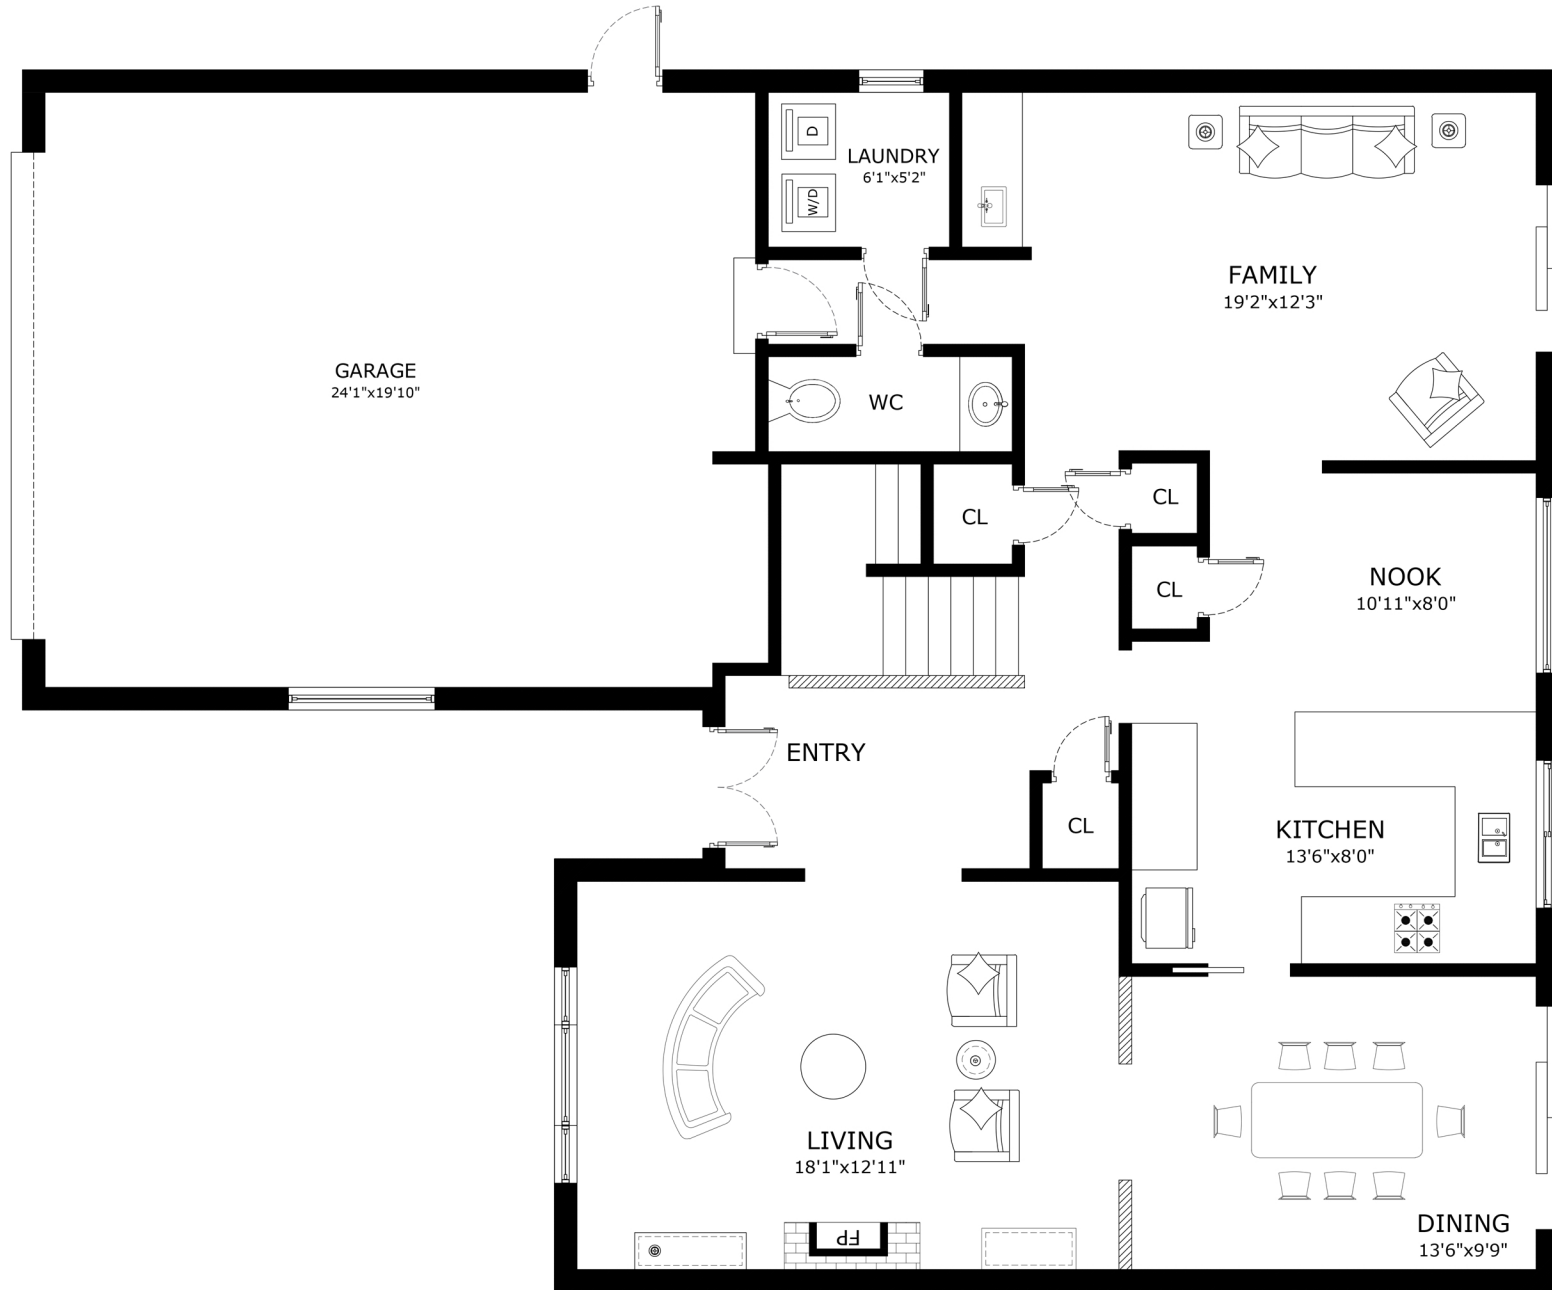

ADDRESS: 2650 Wexford Ave South San Francisco, CA 94080.

FIRST FLOOR

'This floor plan is for illustration purposes only and is not intended to provide precise layout or measurements of the home. Potential buyers should investigate these issues to their own satisfaction.'