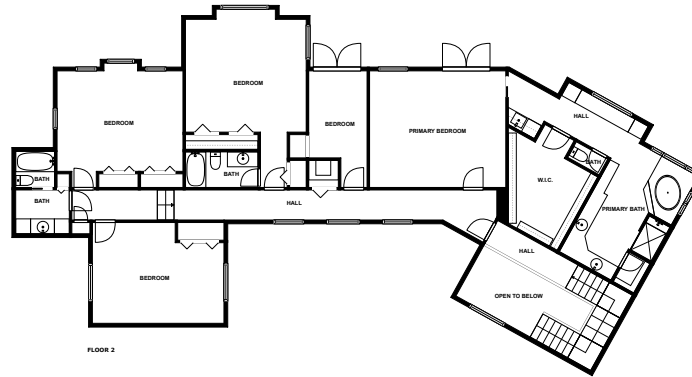

Home report

Harbor Island 900
Clearwater Beach

Highlights

1 Kitchen

2 Living room

6 Bedroom

7 Bath

48 Doors

Aqua Lifestyle, 1.3 mi

Alba Pizza & Cafe, 0.8 mi

Dunedin Heliport, 2.4 mi

Floor plan

SIZES AND DIMENSIONS ARE APPROXIMATE, ACTUAL MAY VARY.

Appendix 1: Data sheet

Room - 2	Room - Sport - 1	Room - Sport - Billiard - 1
Bath - 7	Bath - Toilet - 2	Bath - Master - 1
Utility - 1	Utility - Laundry - 1	Nook - 1
Nook - Breakfast - 1	Garage - 1	LivingRoom - 2
LivingRoom - Family - 1	Dining - 1	Dining - Open - 1
Hall - 4	Kitchen - 1	Bedroom - 6
Bedroom - Master - 1	Entry - 1	Entry - Foyer - 1
Closet - 1	Closet - WalkIn - 1	OpenToBelow - 1