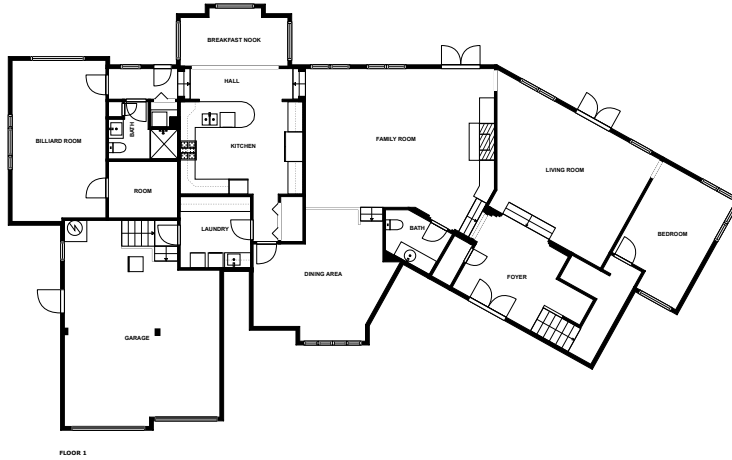

Home report

Harbor Island 900
Clearwater Beach

Highlights

1 Kitchen

2 Living room

6 Bedroom

7 Bath

48 Doors

Aqua Lifestyle, 1.3 mi

Alba Pizza & Cafe, 0.8 mi

Dunedin Heliport, 2.4 mi

Floor plan

SIZES AND DIMENSIONS ARE APPROXIMATE, ACTUAL MAY VARY.

Appendix 1: Data sheet

Room - 2	Room - Sport - 1	Room - Sport - Billiard - 1
Bath - 7	Bath - Toilet - 2	Bath - Master - 1
Utility - 1	Utility - Laundry - 1	Nook - 1
Nook - Breakfast - 1	Garage - 1	LivingRoom - 2
LivingRoom - Family - 1	Dining - 1	Dining - Open - 1
Hall - 4	Kitchen - 1	Bedroom - 6
Bedroom - Master - 1	Entry - 1	Entry - Foyer - 1
Closet - 1	Closet - WalkIn - 1	OpenToBelow - 1